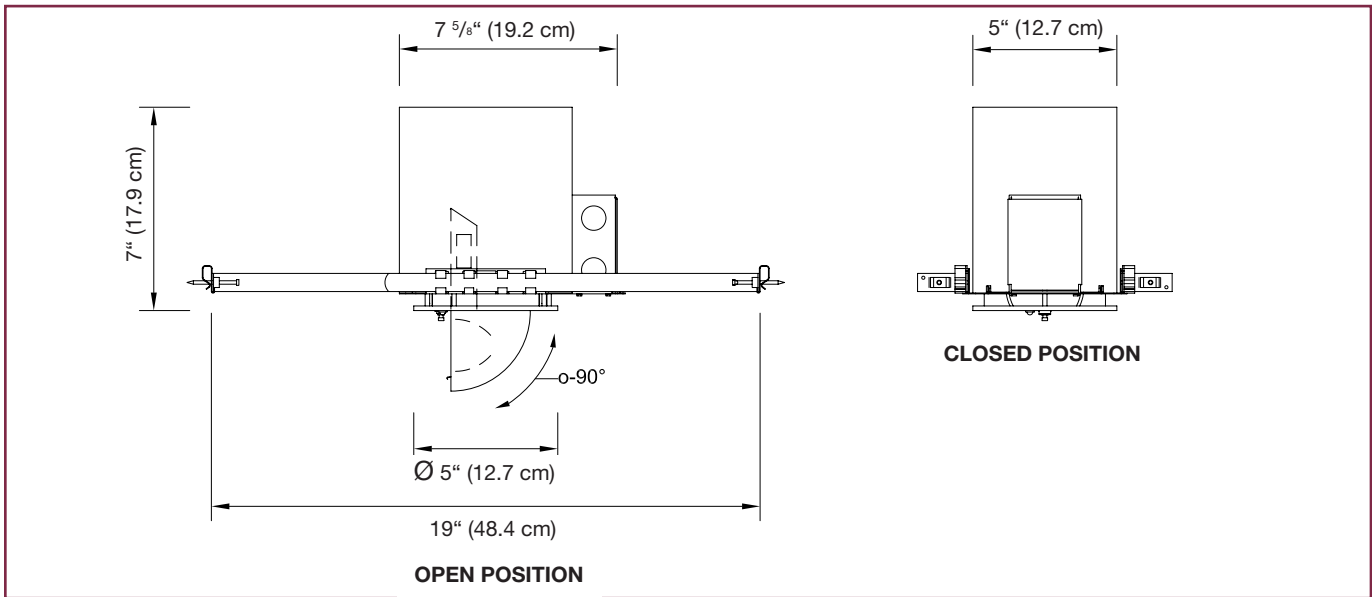

Typical Specification

Recessed heads and housings:

The contractor will supply and install Lumacell Signature Collection™ internally self-powered series. The unit will have a dual input 120/347Vac 60Hz. Recessed heads will be constructed of a durable powder coated, or electro plated die cast aluminum construction and use MR16 halogen light sources and a 5 year NiCad battery.

The unit shall be Lumacell model:

_____.

In the same family...

SIGNATURE RSTH

Remote Fixture p. 186 - 187

Project/Location		Date
Contractor		Prepared by
LUMACELL Model		

SIGNATURE SERIES

Dimensions

Power Consumption and Unit Rating

Model	AC Specs		Wattage Capacity				
			30min	1h00	1h30	2h00	4h00
RSTH24	120/347 Vac	0.08/0.03 Amp	10	-	6	-	-

Replacement Lamps

Ordering Code	Lamp Type	Voltage-Wattage
580.0074-L	MR16	6V-6W
580.0079-L	MR16	6V-10W