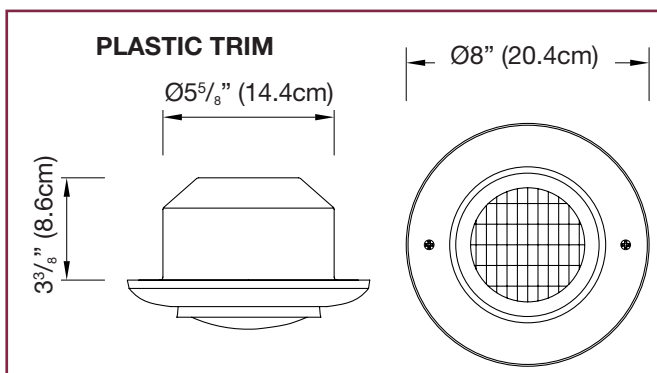

Project / Location		Date
Contractor		Prepared by
LUMACELL Model		

DIVIDER® / RS22

RS22

Dimensions

Wire Guard

460.0033-L	Wall Mount
------------	------------

Ordering Information

Series	Voltage/Wattage/Lamp Type	Colour	Options
RS22 = par 36 recessed with plastic trim	6V9W = 6V-9W, tungsten, wedge base	Blank = factory white BK = black	Blank = no options M = metal trim
	6V_W = 6V-18 or 25W, tungsten, DCB		
	12V_W = 12V-9 ou 18W, tungstène, wedge base		
	24V, 12V25W = 12V, 24V-25W, tungsten, DCB		
	24 V_W = 24V-9 or 18W, tungsten, wedge base		
	24 V_25W = 24V-25W, tungsten, DCB		
	Q6V_W = 6V-8, 12 or 20W, halogen, quartz bi-pin		
	Q12V_W = 12V-8, 12, 20 or *55W, halogen, quartz bi-pin		
	Q24V_W = 24V-20 or *70W, halogen, quartz bi-pin		
	QSB6V_W = 6V-8, 12 or 20W, halogen, quartz sealed beam		
	QSB12V_W = 12V-8 or 37W, halogen, quartz sealed beam		
	SB6V_W = 6V-9, 12, 18 or 25W, tungsten, sealed beam		
	SB12V_W = 12 V-12, 18 or 25W, tungsten, sealed beam		
	32V_W = 32V-18 or 25W, tungsten, DCB		
	120V_W = 120V-10, 15W, tungsten, DCB		
	Q120V35W = 120V-35W, halogen, DCB		
	Q120V50W = 120V-50W, halogen, DCB*		
* Available with metal trim only. NOTE : "___" insert wattage required Other types available, consult your sales representative			

See the complete list p. 196 to 199.

Features

- PAR 36, recess mounted fixtures with gimbal ring
- Durable thermoplastic trim ring standard; metal trim available as an option
- Gimbal ring adjustable on two planes to 45°
- No extra housing needed
- CSA certified to C22.2 N°50.