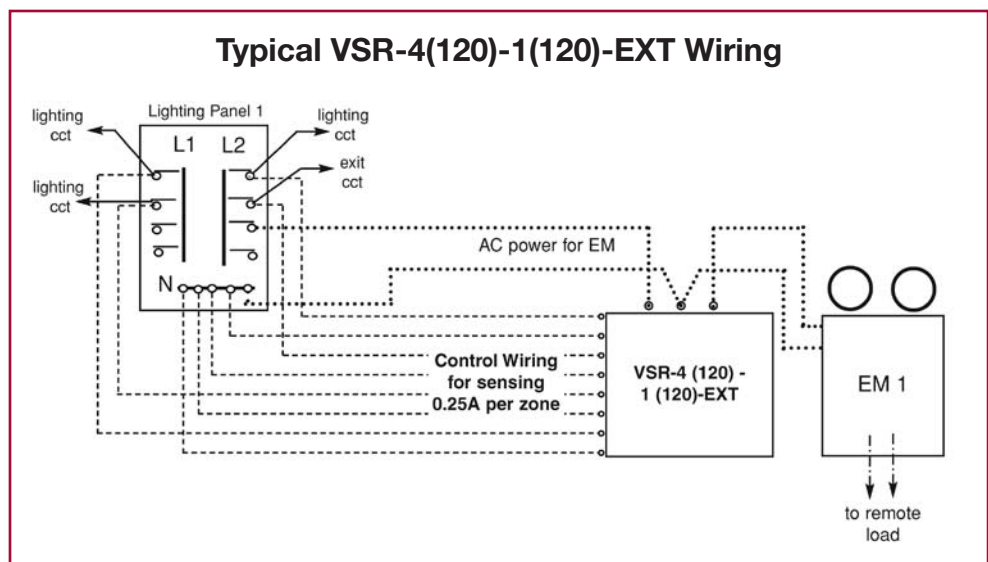

**Zone Sensing Option**

**Typical Specification**

**Operation**  
 The VSR (Voltage Sensing Relay) option activates all of the emergency lighting if only one, multiple or all zones become de-energized through either a power failure or lighting circuit breaker tripping. This greatly enhances the life safety system, as any failure of a lighting circuit will ensure emergency egress lighting. A separate test button for each zone enables individual testing of each circuit monitored. The VSR can be specified to be manufactured within a battery pack or in its own separate enclosure.

Each battery pack shall be provided with either internally or externally, zone sensing relays. These relays shall be pre-wired by the factory within the battery pack or pre-wired in their own enclosure. Each zone shall have its own 'push to test' push button mounted on the side of the battery pack or in the case of a separate enclosure, on the enclosure door. Each zone push button shall be

clearly identified to the corresponding branch lighting or exit circuit being monitored. Provide a minimum of two (2) spare zone circuits for future use. The zone sensing panel shall be equal to that of a Lumacell model VSR-(number of zones)-(ac voltage of zones)-(number of unit equipment per VSR panel)-(ac voltage of unit equipment)-(class of enclosure), ie: VSR-4(120)-1(120)-EXT