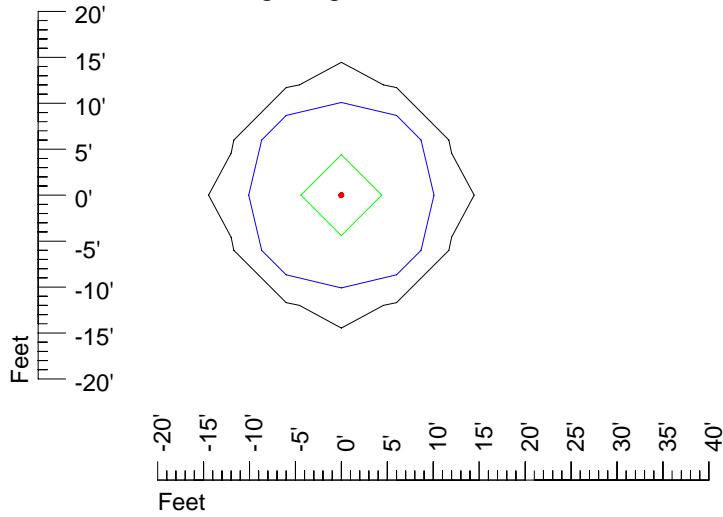

IES Photometric files 20MR16

Isoline template 30' mounting height

Isoline values — 0.1 fc — 0.25 fc — 0.5 fc — 1.0 fc — 2.0 fc

Mounting height 30' Tilt 0°