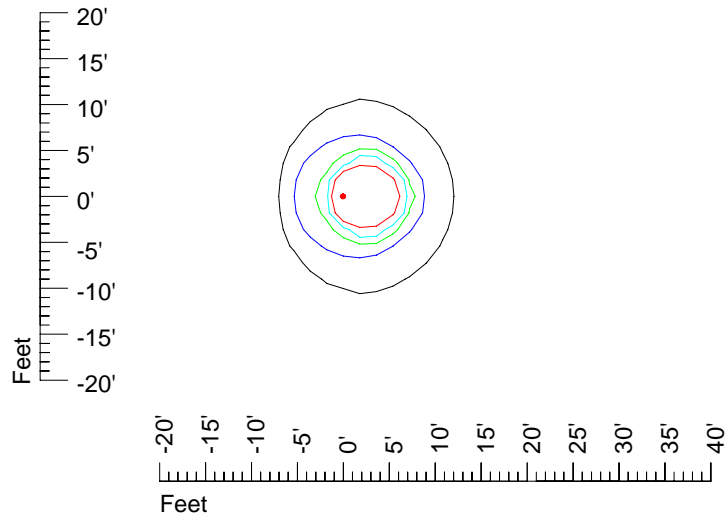

IES Photometric files 20MR16

Isoline template 7' mounting height

Isoline values — 0.1 fc — 0.25 fc — 0.5 fc — 1.0 fc — 2.0 fc

Mounting height 7' Tilt 0°

Mounting height 7' Tilt 30°

Mounting height 7' Tilt 15°

Mounting height 7' Tilt 45°

IES Photometric files 20MR16

Isoline template 9' mounting height

Isoline values — 0.1 fc — 0.25 fc — 0.5 fc — 1.0 fc — 2.0 fc

Mounting height 9' Tilt 0°

Mounting height 9' Tilt 30°

Mounting height 9' Tilt 15°

Mounting height 9' Tilt 45°

IES Photometric files 20MR16

Isoline template 11' mounting height

Isoline values — 0.1 fc — 0.25 fc — 0.5 fc — 1.0 fc — 2.0 fc

Mounting height 11' Tilt 0°

Mounting height 11' Tilt 30°

Mounting height 11' Tilt 15°

Mounting height 11' Tilt 45°

IES Photometric files 20MR16

Isoline template 15' mounting height

Isoline values — 0.1 fc — 0.25 fc — 0.5 fc — 1.0 fc — 2.0 fc