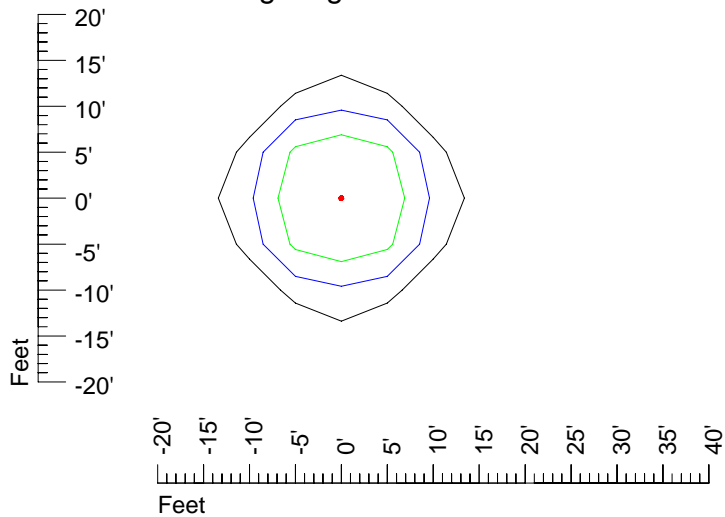

Mounting height 11' Tilt 30°

Mounting height 11' Tilt 15°

Mounting height 11' Tilt 45°

IES Photometric files 20MR16

Isoline template 15' mounting height

Isoline values — 0.1 fc — 0.25 fc — 0.5 fc — 1.0 fc — 2.0 fc

Mounting height 15' Tilt 0°

Mounting height 15' Tilt 30°

Mounting height 15' Tilt 15°

Mounting height 15' Tilt 45°

IES Photometric files 20MR16

Isoline template 20' mounting height

Isoline values — 0.1 fc — 0.25 fc — 0.5 fc — 1.0 fc — 2.0 fc

Mounting height 20' Tilt 0°

Mounting height 20' Tilt 30°

Mounting height 20' Tilt 15°

Mounting height 20' Tilt 45°

IES Photometric files 20MR16

Isoline template 25' mounting height

Isoline values — 0.1 fc — 0.25 fc — 0.5 fc — 1.0 fc — 2.0 fc

Mounting height 25' Tilt 0°

Mounting height 25' Tilt 30°

Mounting height 25' Tilt 15°

Mounting height 25' Tilt 45°

IES Photometric files 20MR16

Isoline template 30' mounting height

Isoline values — 0.1 fc — 0.25 fc — 0.5 fc — 1.0 fc — 2.0 fc