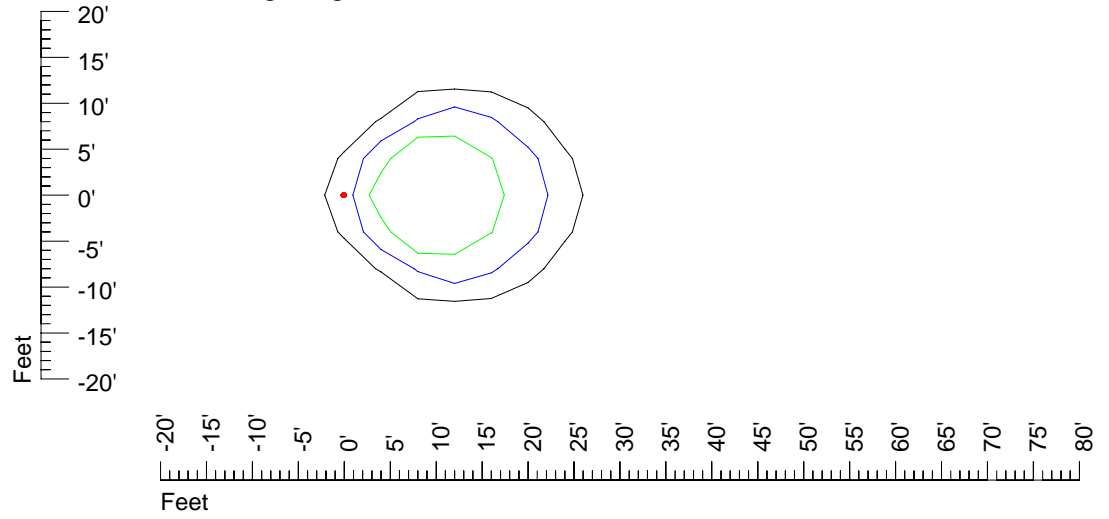

Mounting height 20' Tilt 30°