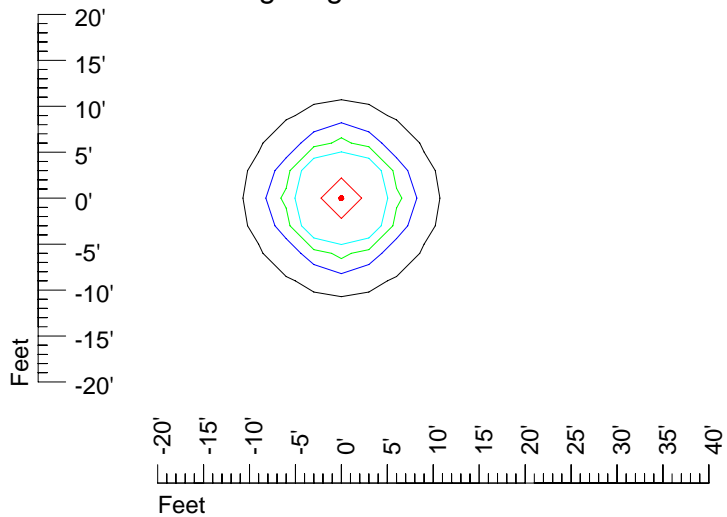

IES Photometric files 20MR16

Isoline template 7' mounting height

Isoline values — 0.1 fc — 0.25 fc — 0.5 fc — 1.0 fc — 2.0 fc

Mounting height 7' Tilt 0°

Mounting height 7' Tilt 30°

Mounting height 7' Tilt 15°

Mounting height 9' Tilt 15°

Mounting height 9' Tilt 45°

IES Photometric files 20MR16

Isoline template 11' mounting height

Isoline values — 0.1 fc — 0.25 fc — 0.5 fc — 1.0 fc — 2.0 fc

Mounting height 11' Tilt 0°

Mounting height 11' Tilt 30°

Mounting height 11' Tilt 15°

Mounting height 11' Tilt 45°

IES Photometric files 20MR16

Isoline template 15' mounting height

Isoline values — 0.1 fc — 0.25 fc — 0.5 fc — 1.0 fc — 2.0 fc

Mounting height 15' Tilt 0°

Mounting height 15' Tilt 30°

Mounting height 15' Tilt 15°

Mounting height 15' Tilt 45°

IES Photometric files 20MR16

Isoline template 20' mounting height

Isoline values — 0.1 fc — 0.25 fc — 0.5 fc — 1.0 fc — 2.0 fc