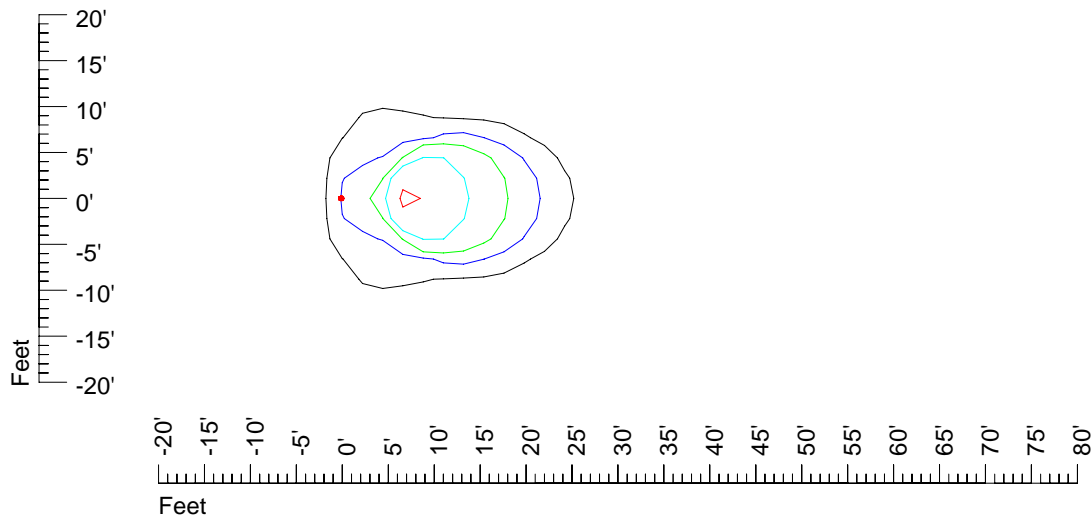

Mounting height 9' Tilt 15°

Mounting height 9' Tilt 45°

IES Photometric files 20MR16

Isoline template 11' mounting height

Isoline values — 0.1 fc — 0.25 fc — 0.5 fc — 1.0 fc — 2.0 fc

Mounting height 11' Tilt 0°

Mounting height 11' Tilt 30°

Mounting height 11' Tilt 15°

Mounting height 11' Tilt 45°

IES Photometric files 20MR16

Isoline template 15' mounting height

Isoline values — 0.1 fc — 0.25 fc — 0.5 fc — 1.0 fc — 2.0 fc