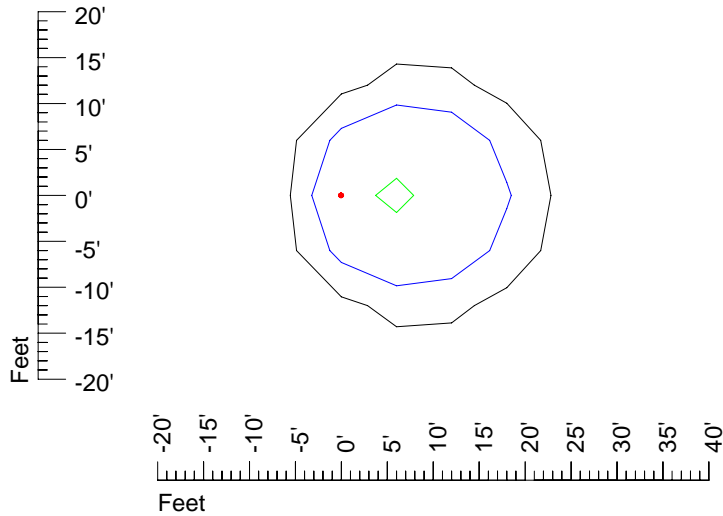

Mounting height 30' Tilt 15°