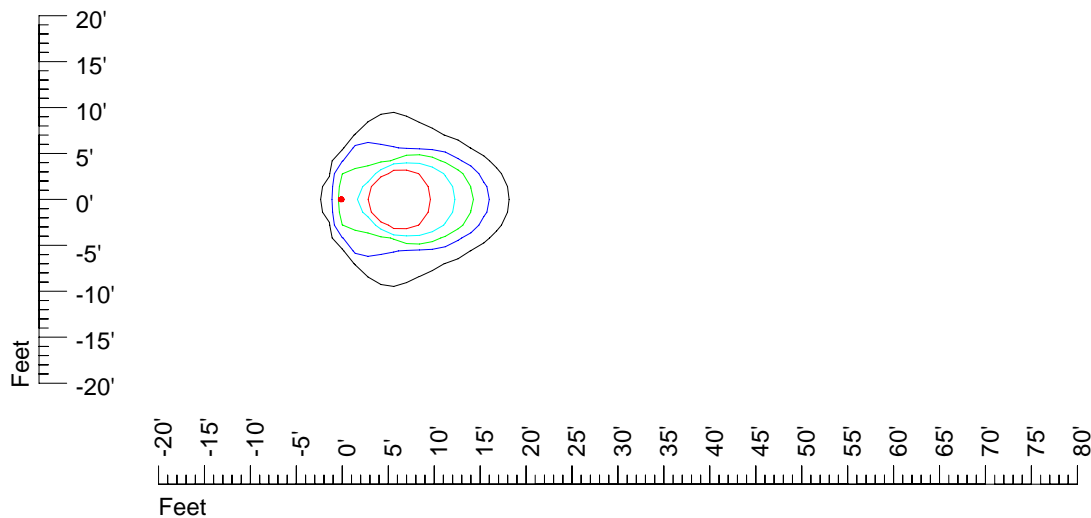

IES Photometric files 20MR16

Isoline template 7' mounting height

Isoline values — 0.1 fc — 0.25 fc — 0.5 fc — 1.0 fc — 2.0 fc

Mounting height 7' Tilt 0°

Mounting height 7' Tilt 30°

Mounting height 7' Tilt 15°

Mounting height 7' Tilt 45°

IES Photometric files 20MR16

Isoline template 9' mounting height

Isoline values — 0.1 fc — 0.25 fc — 0.5 fc — 1.0 fc — 2.0 fc

Mounting height 9' Tilt 0°

Mounting height 9' Tilt 30°