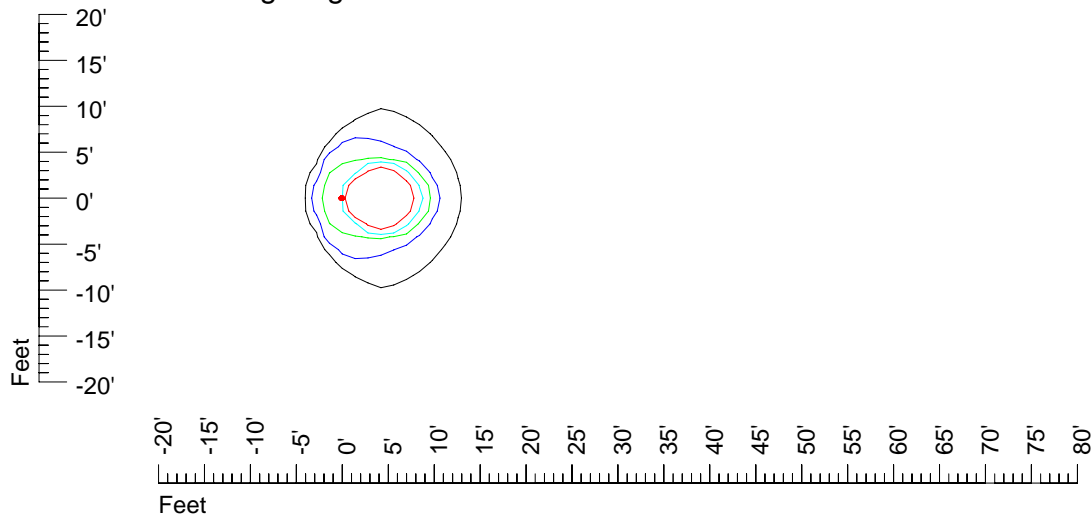

IES Photometric files 20MR16

Isoline template 7' mounting height

Isoline values — 0.1 fc — 0.25 fc — 0.5 fc — 1.0 fc — 2.0 fc

Mounting height 7' Tilt 0°

Mounting height 7' Tilt 30°

Mounting height 7' Tilt 15°

Mounting height 7' Tilt 45°

IES Photometric files 20MR16

Isoline template 9' mounting height

Isoline values — 0.1 fc — 0.25 fc — 0.5 fc — 1.0 fc — 2.0 fc

Mounting height 9' Tilt 0°

Mounting height 9' Tilt 30°