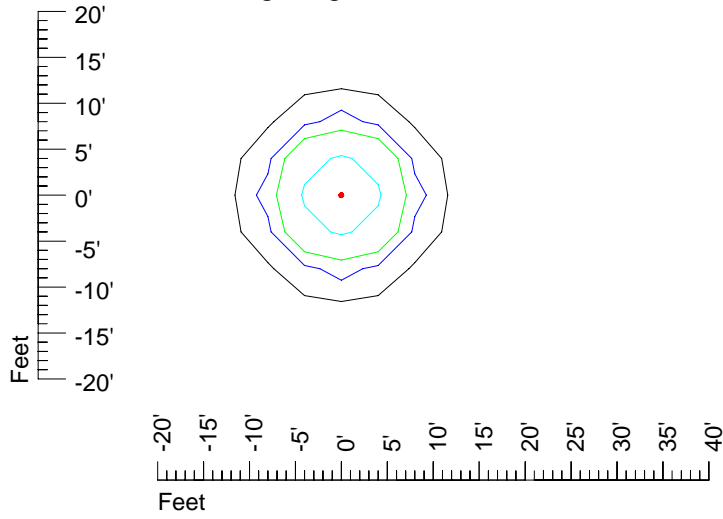

IES Photometric files 20MR16

Isoline template 7' mounting height

Isoline values — 0.1 fc — 0.25 fc — 0.5 fc — 1.0 fc — 2.0 fc

Mounting height 7' Tilt 0°

Mounting height 7' Tilt 30°

Mounting height 7' Tilt 15°

Mounting height 11' Tilt 30°

Mounting height 11' Tilt 15°

Mounting height 11' Tilt 45°

IES Photometric files 20MR16

Isoline template 15' mounting height

Isoline values — 0.1 fc — 0.25 fc — 0.5 fc — 1.0 fc — 2.0 fc

Mounting height 15' Tilt 0°

Mounting height 15' Tilt 30°

Mounting height 15' Tilt 15°

Mounting height 15' Tilt 45°

IES Photometric files 20MR16

Isoline template 20' mounting height

Isoline values — 0.1 fc — 0.25 fc — 0.5 fc — 1.0 fc — 2.0 fc

Mounting height 20' Tilt 0°

Mounting height 20' Tilt 30°

Mounting height 20' Tilt 15°

Mounting height 20' Tilt 45°

IES Photometric files 20MR16

Isoline template 25' mounting height

Isoline values — 0.1 fc — 0.25 fc — 0.5 fc — 1.0 fc — 2.0 fc