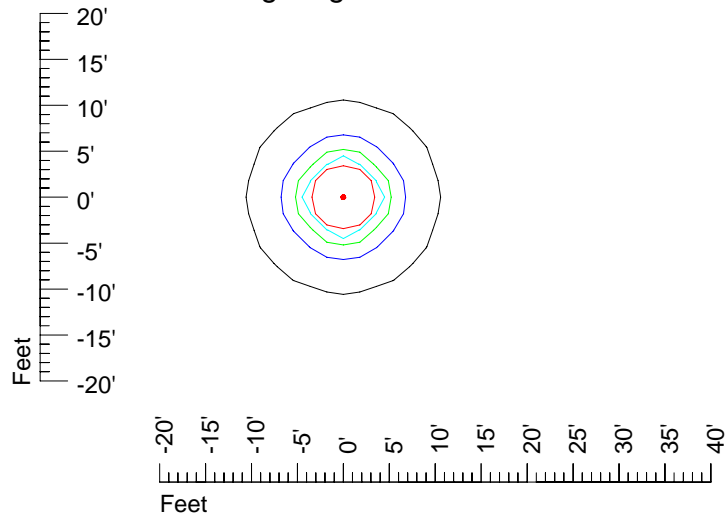

IES Photometric files 20MR16

Isoline template 7' mounting height

Isoline values — 0.1 fc — 0.25 fc — 0.5 fc — 1.0 fc — 2.0 fc

Mounting height 7' Tilt 0°

Mounting height 7' Tilt 30°

Mounting height 7' Tilt 15°

Mounting height 7' Tilt 45°

IES Photometric files 20MR16

Isoline template 9' mounting height

Isoline values — 0.1 fc — 0.25 fc — 0.5 fc — 1.0 fc — 2.0 fc

Mounting height 9' Tilt 0°

Mounting height 9' Tilt 30°

Mounting height 9' Tilt 15°

Mounting height 9' Tilt 45°

IES Photometric files 20MR16

Isoline template 11' mounting height

Isoline values — 0.1 fc — 0.25 fc — 0.5 fc — 1.0 fc — 2.0 fc

Mounting height 11' Tilt 0°

Mounting height 11' Tilt 30°

Mounting height 11' Tilt 15°

Mounting height 11' Tilt 45°

IES Photometric files 20MR16

Isoline template 15' mounting height

Isoline values — 0.1 fc — 0.25 fc — 0.5 fc — 1.0 fc — 2.0 fc