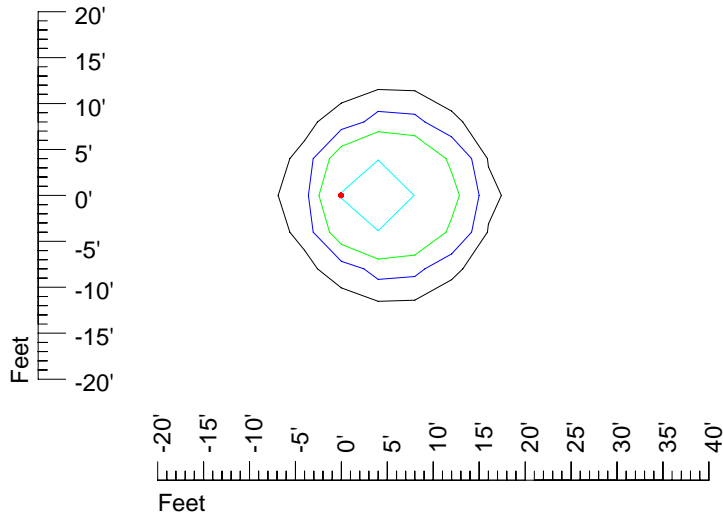

IES Photometric files 20MR16

Isoline template 7' mounting height

Isoline values — 0.1 fc — 0.25 fc — 0.5 fc — 1.0 fc — 2.0 fc

Mounting height 7' Tilt 0°

Mounting height 7' Tilt 30°

Mounting height 7' Tilt 15°

Mounting height 11' Tilt 30°

Mounting height 11' Tilt 15°

Mounting height 11' Tilt 45°

IES Photometric files 20MR16

Isoline template 15' mounting height

Isoline values — 0.1 fc — 0.25 fc — 0.5 fc — 1.0 fc — 2.0 fc

Mounting height 15' Tilt 0°

Mounting height 15' Tilt 30°

Mounting height 15' Tilt 15°

Mounting height 15' Tilt 45°

IES Photometric files 20MR16

Isoline template 20' mounting height

Isoline values — 0.1 fc — 0.25 fc — 0.5 fc — 1.0 fc — 2.0 fc

Mounting height 20' Tilt 0°

Mounting height 20' Tilt 30°

Mounting height 20' Tilt 15°

Mounting height 20' Tilt 45°

IES Photometric files 20MR16

Isoline template 25' mounting height

Isoline values — 0.1 fc — 0.25 fc — 0.5 fc — 1.0 fc — 2.0 fc