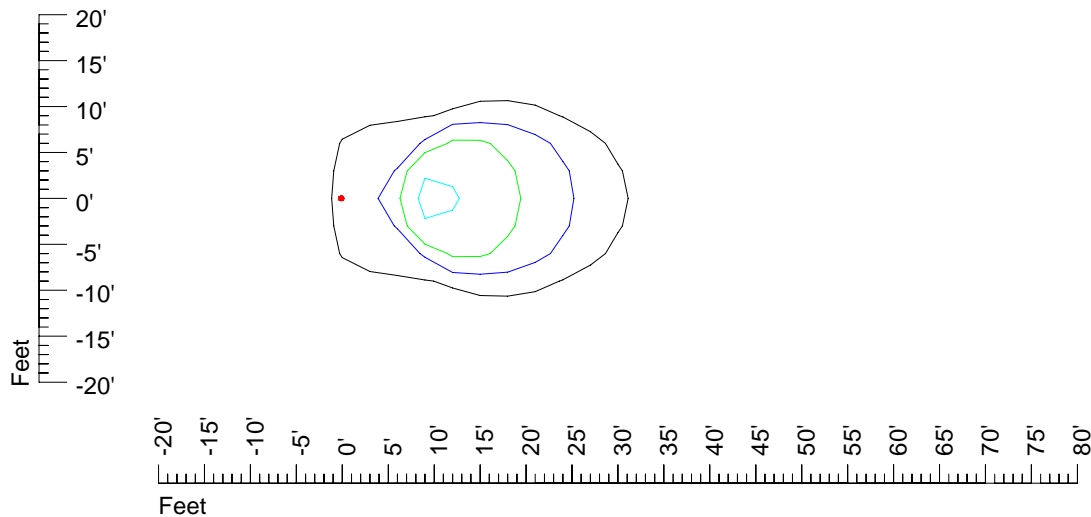

Mounting height 11' Tilt 30°

Mounting height 11' Tilt 15°

Mounting height 11' Tilt 45°

IES Photometric files 20MR16

Isoline template 15' mounting height

Isoline values — 0.1 fc — 0.25 fc — 0.5 fc — 1.0 fc — 2.0 fc

Mounting height 15' Tilt 0°

Mounting height 15' Tilt 30°

Mounting height 15' Tilt 15°

Mounting height 15' Tilt 45°

IES Photometric files 20MR16

Isoline template 20' mounting height

Isoline values — 0.1 fc — 0.25 fc — 0.5 fc — 1.0 fc — 2.0 fc

Mounting height 20' Tilt 0°

Mounting height 20' Tilt 30°

Mounting height 20' Tilt 15°

Mounting height 20' Tilt 45°

IES Photometric files 20MR16

Isoline template 25' mounting height

Isoline values — 0.1 fc — 0.25 fc — 0.5 fc — 1.0 fc — 2.0 fc