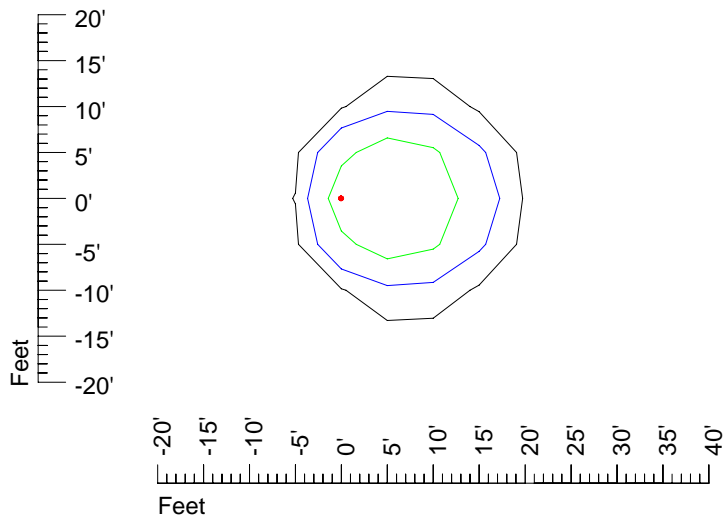

Mounting height 11' Tilt 30°

Mounting height 11' Tilt 15°

Mounting height 11' Tilt 45°

IES Photometric files 20MR16

Isoline template 15' mounting height

Isoline values — 0.1 fc — 0.25 fc — 0.5 fc — 1.0 fc — 2.0 fc

Mounting height 15' Tilt 0°

Mounting height 15' Tilt 30°

Mounting height 15' Tilt 15°

Mounting height 15' Tilt 45°

IES Photometric files 20MR16

Isoline template 20' mounting height

Isoline values — 0.1 fc — 0.25 fc — 0.5 fc — 1.0 fc — 2.0 fc

Mounting height 20' Tilt 0°

Mounting height 20' Tilt 30°

Mounting height 20' Tilt 15°

Mounting height 20' Tilt 45°

IES Photometric files 20MR16

Isoline template 25' mounting height

Isoline values — 0.1 fc — 0.25 fc — 0.5 fc — 1.0 fc — 2.0 fc

Mounting height 25' Tilt 0°

Mounting height 25' Tilt 30°

Mounting height 25' Tilt 15°

Mounting height 25' Tilt 45°

IES Photometric files 20MR16

Isoline template 30' mounting height

Isoline values — 0.1 fc — 0.25 fc — 0.5 fc — 1.0 fc — 2.0 fc