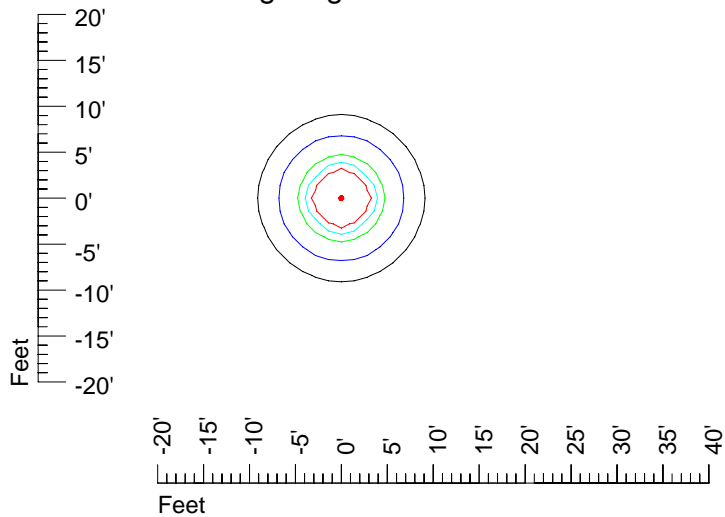

IES Photometric files 20MR16

Isoline template 7' mounting height

Isoline values — 0.1 fc — 0.25 fc — 0.5 fc — 1.0 fc — 2.0 fc

Mounting height 7' Tilt 0°

Mounting height 7' Tilt 30°

Mounting height 7' Tilt 15°

Mounting height 7' Tilt 45°

IES Photometric files 20MR16

Isoline template 9' mounting height

Isoline values — 0.1 fc — 0.25 fc — 0.5 fc — 1.0 fc — 2.0 fc

Mounting height 9' Tilt 0°

Mounting height 9' Tilt 30°

Mounting height 9' Tilt 15°

Mounting height 9' Tilt 45°

IES Photometric files 20MR16

Isoline template 11' mounting height

Isoline values — 0.1 fc — 0.25 fc — 0.5 fc — 1.0 fc — 2.0 fc

Mounting height 11' Tilt 0°

Mounting height 20' Tilt 0°

Mounting height 20' Tilt 30°

Mounting height 20' Tilt 15°

Mounting height 20' Tilt 45°

IES Photometric files 20MR16

Isoline template 25' mounting height

Isoline values — 0.1 fc — 0.25 fc — 0.5 fc — 1.0 fc — 2.0 fc