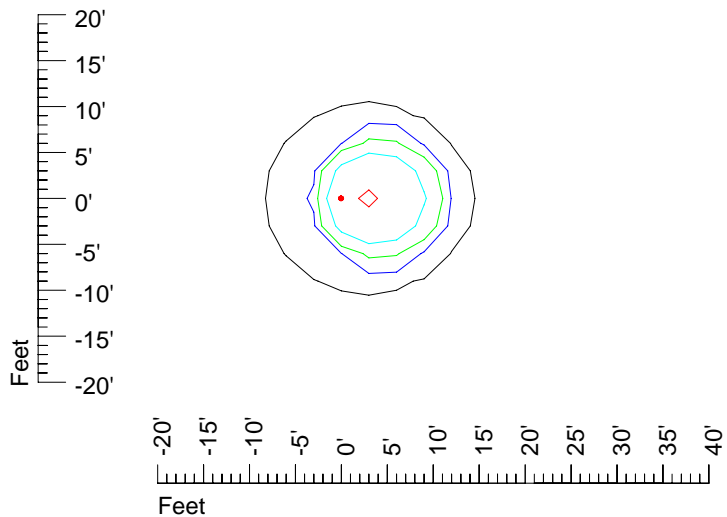

IES Photometric files 20MR16

Isoline template 7' mounting height

Isoline values — 0.1 fc — 0.25 fc — 0.5 fc — 1.0 fc — 2.0 fc

Mounting height 7' Tilt 0°

Mounting height 7' Tilt 30°

Mounting height 7' Tilt 15°

Mounting height 9' Tilt 15°

Mounting height 9' Tilt 45°

IES Photometric files 20MR16

Isoline template 11' mounting height

Isoline values — 0.1 fc — 0.25 fc — 0.5 fc — 1.0 fc — 2.0 fc

Mounting height 11' Tilt 0°

Mounting height 11' Tilt 30°

Mounting height 11' Tilt 15°

Mounting height 11' Tilt 45°

IES Photometric files 20MR16

Isoline template 15' mounting height

Isoline values — 0.1 fc — 0.25 fc — 0.5 fc — 1.0 fc — 2.0 fc

Mounting height 15' Tilt 0°

Mounting height 15' Tilt 30°

Mounting height 15' Tilt 15°

Mounting height 15' Tilt 45°

IES Photometric files 20MR16

Isoline template 20' mounting height

Isoline values — 0.1 fc — 0.25 fc — 0.5 fc — 1.0 fc — 2.0 fc