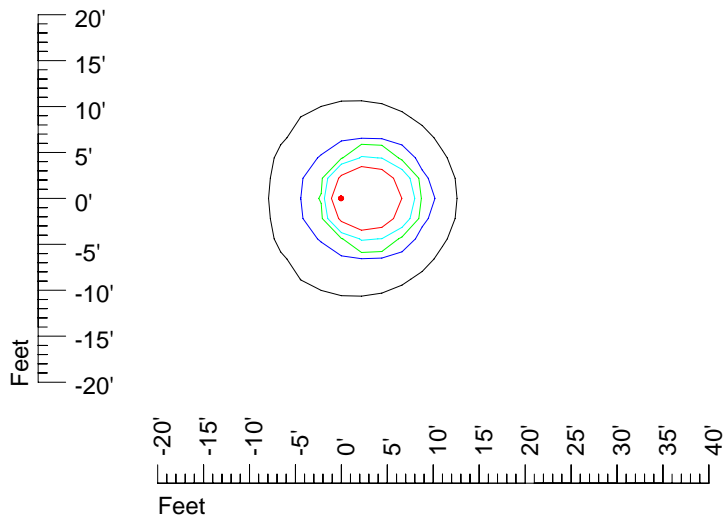

IES Photometric files 20MR16

Isoline template 7' mounting height

Isoline values — 0.1 fc — 0.25 fc — 0.5 fc — 1.0 fc — 2.0 fc

Mounting height 7' Tilt 0°

Mounting height 7' Tilt 30°

Mounting height 7' Tilt 15°

Mounting height 7' Tilt 45°

IES Photometric files 20MR16

Isoline template 9' mounting height

Isoline values — 0.1 fc — 0.25 fc — 0.5 fc — 1.0 fc — 2.0 fc

Mounting height 9' Tilt 0°

Mounting height 9' Tilt 30°

Mounting height 9' Tilt 15°

Mounting height 9' Tilt 45°

IES Photometric files 20MR16

Isoline template 11' mounting height

Isoline values — 0.1 fc — 0.25 fc — 0.5 fc — 1.0 fc — 2.0 fc

Mounting height 11' Tilt 0°

Mounting height 11' Tilt 30°

Mounting height 11' Tilt 15°

Mounting height 11' Tilt 45°

IES Photometric files 20MR16

Isoline template 15' mounting height

Isoline values — 0.1 fc — 0.25 fc — 0.5 fc — 1.0 fc — 2.0 fc