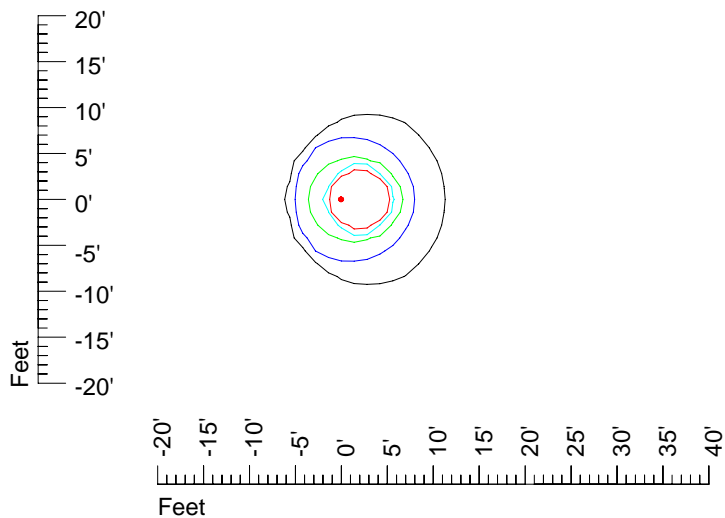

IES Photometric files 20MR16

Isoline template 7' mounting height

Isoline values — 0.1 fc — 0.25 fc — 0.5 fc — 1.0 fc — 2.0 fc

Mounting height 7' Tilt 0°

Mounting height 7' Tilt 30°

Mounting height 7' Tilt 15°

Mounting height 7' Tilt 45°

IES Photometric files 20MR16

Isoline template 9' mounting height

Isoline values — 0.1 fc — 0.25 fc — 0.5 fc — 1.0 fc — 2.0 fc

Mounting height 9' Tilt 0°

Mounting height 9' Tilt 30°

Mounting height 9' Tilt 15°

Mounting height 9' Tilt 45°

IES Photometric files 20MR16

Isoline template 11' mounting height

Isoline values — 0.1 fc — 0.25 fc — 0.5 fc — 1.0 fc — 2.0 fc

Mounting height 11' Tilt 0°

Mounting height 20' Tilt 0°

Mounting height 20' Tilt 30°

Mounting height 20' Tilt 15°

Mounting height 20' Tilt 45°

IES Photometric files 20MR16

Isoline template 25' mounting height

Isoline values — 0.1 fc — 0.25 fc — 0.5 fc — 1.0 fc — 2.0 fc