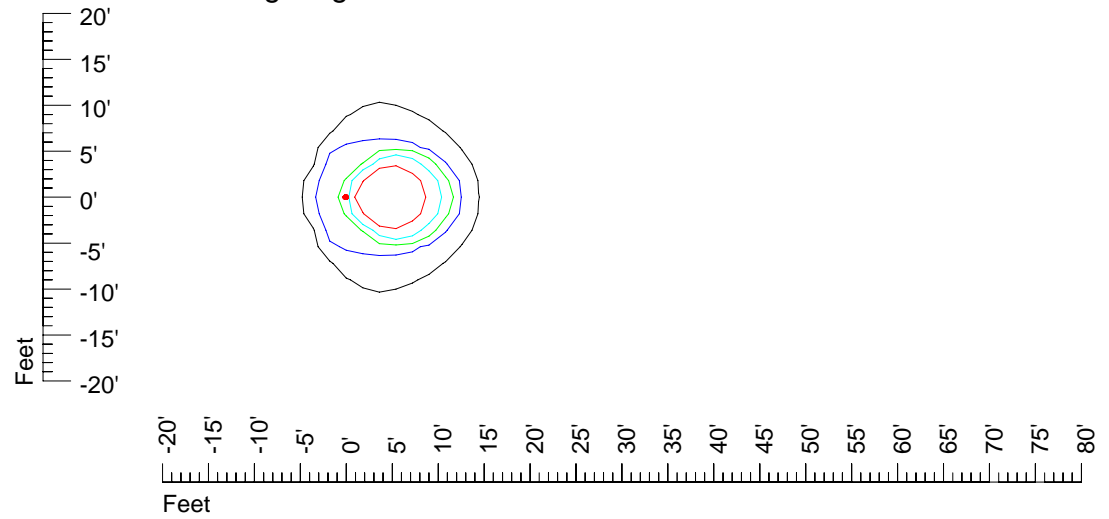

IES Photometric files 20MR16

Isoline template 7' mounting height

Isoline values — 0.1 fc — 0.25 fc — 0.5 fc — 1.0 fc — 2.0 fc

Mounting height 7' Tilt 0°

Mounting height 7' Tilt 30°

Mounting height 7' Tilt 15°

Mounting height 7' Tilt 45°

IES Photometric files 20MR16

Isoline template 9' mounting height

Isoline values — 0.1 fc — 0.25 fc — 0.5 fc — 1.0 fc — 2.0 fc

Mounting height 9' Tilt 0°

Mounting height 9' Tilt 30°

Mounting height 9' Tilt 15°

Mounting height 9' Tilt 45°

IES Photometric files 20MR16

Isoline template 11' mounting height

Isoline values — 0.1 fc — 0.25 fc — 0.5 fc — 1.0 fc — 2.0 fc

Mounting height 11' Tilt 0°