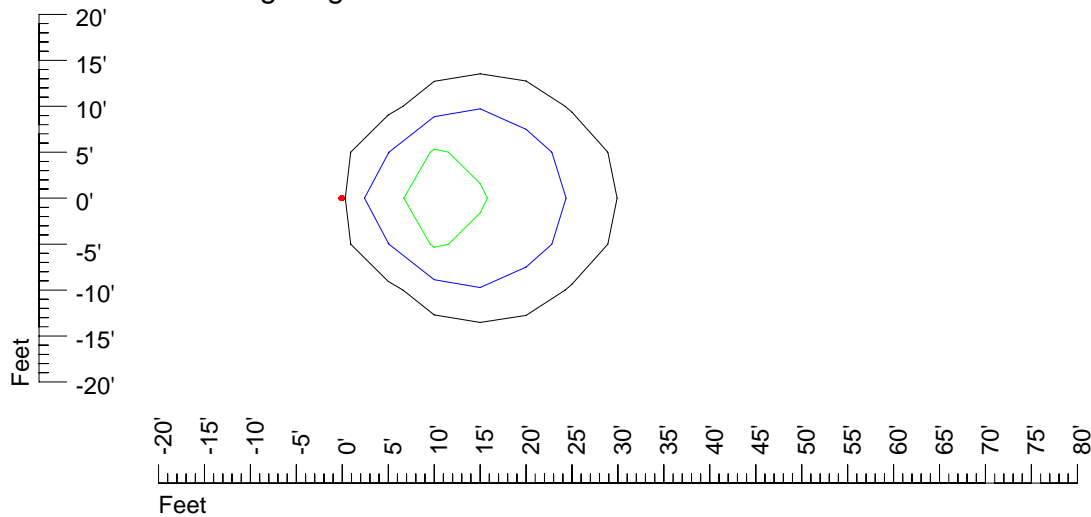

Mounting height 15' Tilt 0°

Mounting height 15' Tilt 30°

Mounting height 15' Tilt 15°

Mounting height 15' Tilt 45°

IES Photometric files 20MR16

Isoline template 20' mounting height

Isoline values — 0.1 fc — 0.25 fc — 0.5 fc — 1.0 fc — 2.0 fc

Mounting height 20' Tilt 0°

Mounting height 20' Tilt 30°

Mounting height 20' Tilt 15°

Mounting height 20' Tilt 45°

IES Photometric files 20MR16

Isoline template 25' mounting height

Isoline values — 0.1 fc — 0.25 fc — 0.5 fc — 1.0 fc — 2.0 fc

Mounting height 25' Tilt 0°

Mounting height 25' Tilt 30°

Mounting height 25' Tilt 15°

Mounting height 25' Tilt 45°

IES Photometric files 20MR16

Isoline template 30' mounting height

Isoline values — 0.1 fc — 0.25 fc — 0.5 fc — 1.0 fc — 2.0 fc