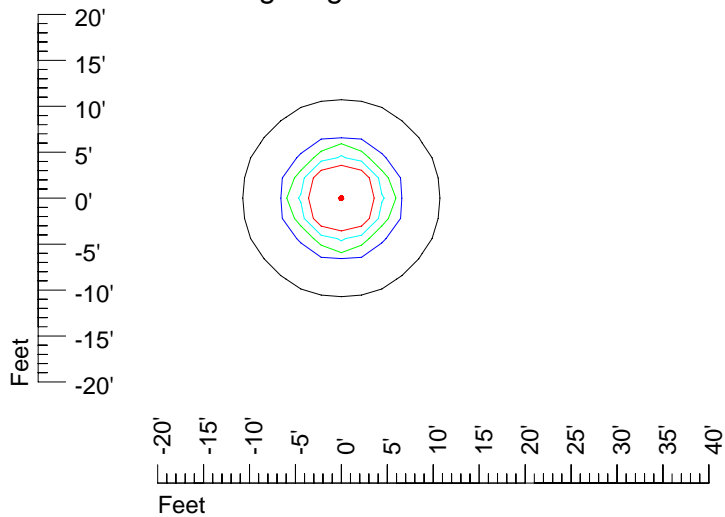

IES Photometric files 20MR16

Isoline template 7' mounting height

Isoline values — 0.1 fc — 0.25 fc — 0.5 fc — 1.0 fc — 2.0 fc

Mounting height 7' Tilt 0°

Mounting height 7' Tilt 30°

Mounting height 7' Tilt 15°

Mounting height 7' Tilt 45°

IES Photometric files 20MR16

Isoline template 9' mounting height

Isoline values — 0.1 fc — 0.25 fc — 0.5 fc — 1.0 fc — 2.0 fc

Mounting height 9' Tilt 0°

Mounting height 9' Tilt 30°

Mounting height 9' Tilt 15°

Mounting height 9' Tilt 45°

IES Photometric files 20MR16

Isoline template 11' mounting height

Isoline values — 0.1 fc — 0.25 fc — 0.5 fc — 1.0 fc — 2.0 fc

Mounting height 11' Tilt 0°

Mounting height 11' Tilt 30°

Mounting height 11' Tilt 15°

Mounting height 11' Tilt 45°

IES Photometric files 20MR16

Isoline template 15' mounting height

Isoline values — 0.1 fc — 0.25 fc — 0.5 fc — 1.0 fc — 2.0 fc