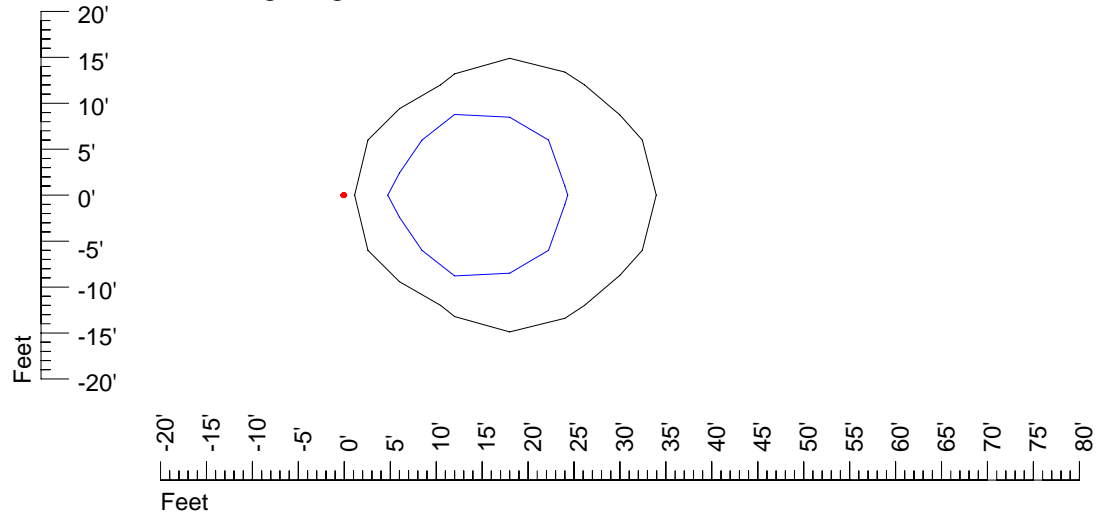

Mounting height 20' Tilt 0°

Mounting height 20' Tilt 30°

Mounting height 20' Tilt 15°

Mounting height 20' Tilt 45°

IES Photometric files 20MR16

Isoline template 25' mounting height

Isoline values — 0.1 fc — 0.25 fc — 0.5 fc — 1.0 fc — 2.0 fc

Mounting height 25' Tilt 0°

Mounting height 25' Tilt 30°

Mounting height 25' Tilt 15°

Mounting height 25' Tilt 45°

IES Photometric files 20MR16

Isoline template 30' mounting height

Isoline values — 0.1 fc — 0.25 fc — 0.5 fc — 1.0 fc — 2.0 fc

Mounting height 30' Tilt 0°

Mounting height 30' Tilt 30°

Mounting height 30' Tilt 15°

Mounting height 30' Tilt 45°