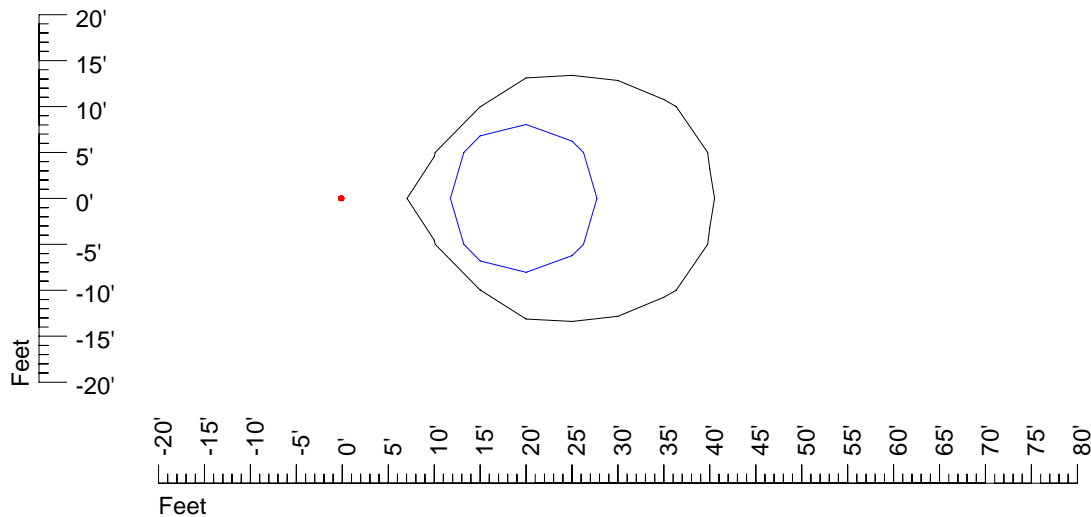

Mounting height 20' Tilt 0°

Mounting height 20' Tilt 30°

Mounting height 20' Tilt 15°

Mounting height 20' Tilt 45°

IES Photometric files 20MR16

Isoline template 25' mounting height

Isoline values — 0.1 fc — 0.25 fc — 0.5 fc — 1.0 fc — 2.0 fc

Mounting height 25' Tilt 0°

Mounting height 25' Tilt 30°

Mounting height 25' Tilt 15°

Mounting height 25' Tilt 45°

IES Photometric files 20MR16

Isoline template 30' mounting height

Isoline values — 0.1 fc — 0.25 fc — 0.5 fc — 1.0 fc — 2.0 fc

Mounting height 30' Tilt 0°

Mounting height 30' Tilt 30°

Mounting height 30' Tilt 15°

Mounting height 30' Tilt 45°