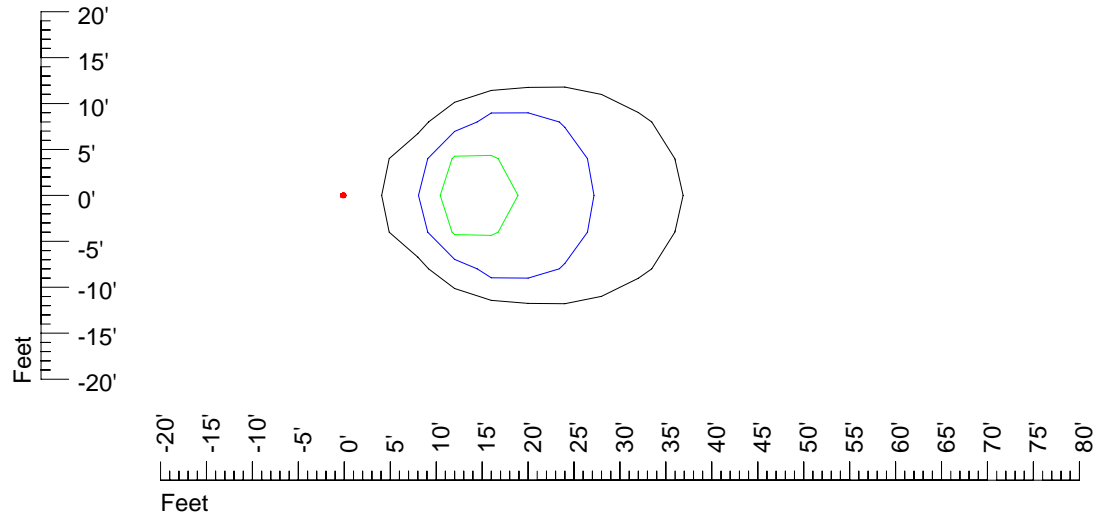

Mounting height 11' Tilt 30°

Mounting height 11' Tilt 15°

Mounting height 11' Tilt 45°

IES Photometric files 20MR16

Isoline template 15' mounting height

Isoline values — 0.1 fc — 0.25 fc — 0.5 fc — 1.0 fc — 2.0 fc

Mounting height 15' Tilt 0°

Mounting height 15' Tilt 30°

Mounting height 15' Tilt 15°

Mounting height 15' Tilt 45°

IES Photometric files 20MR16

Isoline template 20' mounting height

Isoline values — 0.1 fc — 0.25 fc — 0.5 fc — 1.0 fc — 2.0 fc

Mounting height 20' Tilt 0°

Mounting height 20' Tilt 30°

Mounting height 20' Tilt 15°

Mounting height 20' Tilt 45°

IES Photometric files 20MR16

Isoline template 25' mounting height

Isoline values — 0.1 fc — 0.25 fc — 0.5 fc — 1.0 fc — 2.0 fc

Mounting height 25' Tilt 0°

Mounting height 25' Tilt 30°

Mounting height 25' Tilt 15°

Mounting height 25' Tilt 45°

IES Photometric files 20MR16

Isoline template 30' mounting height

Isoline values — 0.1 fc — 0.25 fc — 0.5 fc — 1.0 fc — 2.0 fc