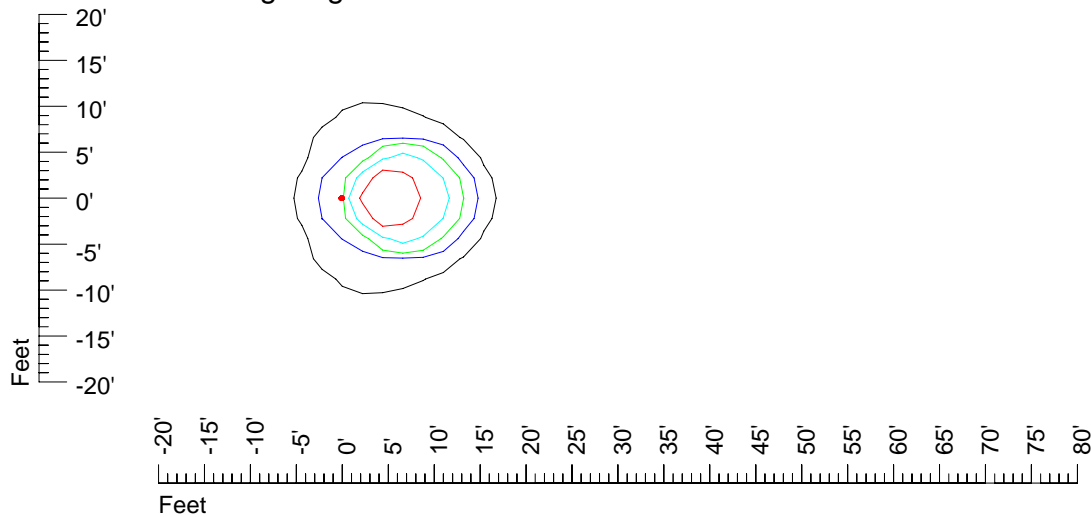

Mounting height 9' Tilt 15°

Mounting height 9' Tilt 45°

IES Photometric files 20MR16

Isoline template 11' mounting height

Isoline values — 0.1 fc — 0.25 fc — 0.5 fc — 1.0 fc — 2.0 fc

Mounting height 11' Tilt 0°

Mounting height 11' Tilt 30°

Mounting height 11' Tilt 15°

Mounting height 11' Tilt 45°

IES Photometric files 20MR16

Isoline template 15' mounting height

Isoline values — 0.1 fc — 0.25 fc — 0.5 fc — 1.0 fc — 2.0 fc