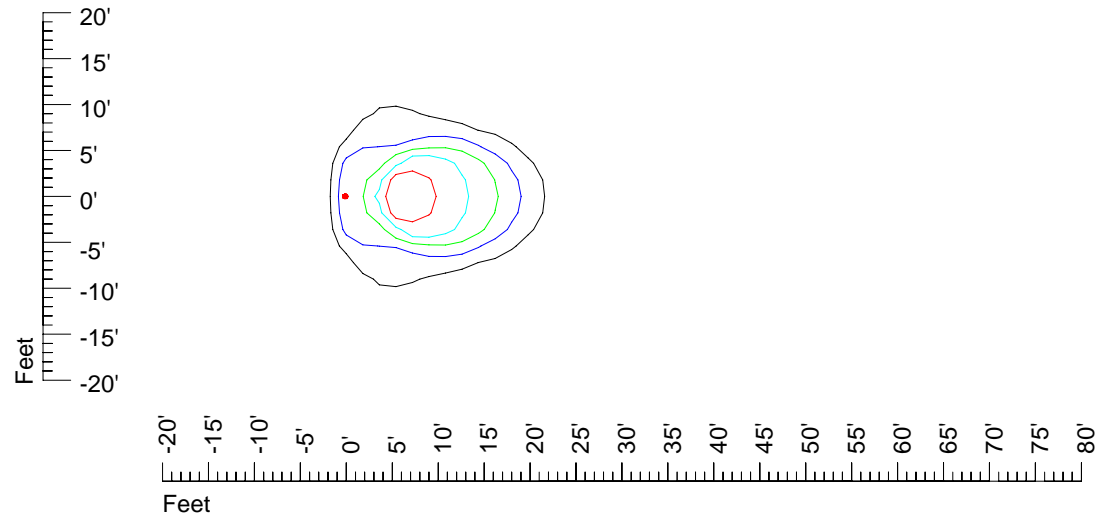

IES Photometric files 20MR16

Isoline template 7' mounting height

Isoline values — 0.1 fc — 0.25 fc — 0.5 fc — 1.0 fc — 2.0 fc

Mounting height 7' Tilt 0°

Mounting height 7' Tilt 30°

Mounting height 7' Tilt 15°

Mounting height 7' Tilt 45°

IES Photometric files 20MR16

Isoline template 9' mounting height

Isoline values — 0.1 fc — 0.25 fc — 0.5 fc — 1.0 fc — 2.0 fc

Mounting height 9' Tilt 0°

Mounting height 9' Tilt 30°

Mounting height 9' Tilt 15°

Mounting height 9' Tilt 45°

IES Photometric files 20MR16

Isoline template 11' mounting height

Isoline values — 0.1 fc — 0.25 fc — 0.5 fc — 1.0 fc — 2.0 fc

Mounting height 11' Tilt 0°