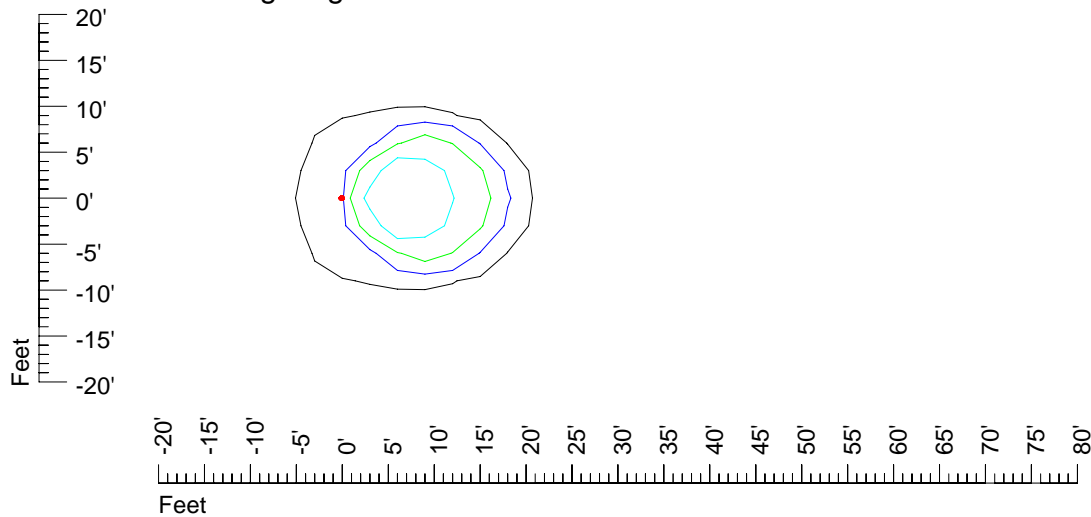

Mounting height 15' Tilt 30°