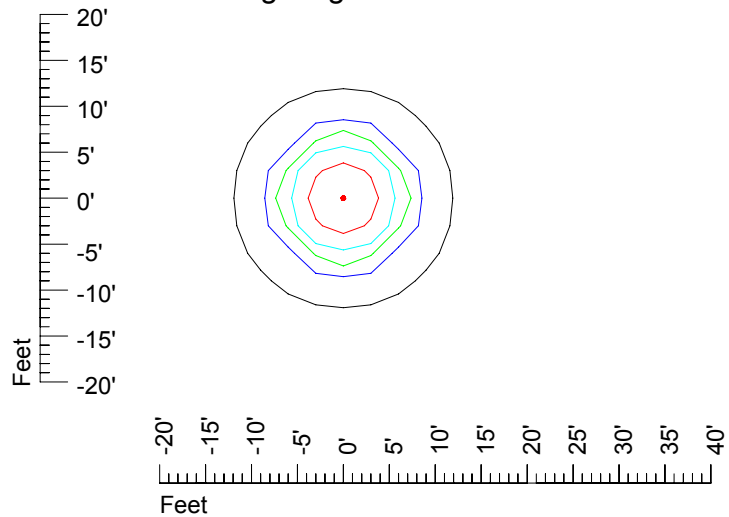

IES Photometric files 20MR16H-10

Isoline template 7' mounting height

Isoline values — 0.1 fc — 0.25 fc — 0.5 fc — 1.0 fc — 2.0 fc

Mounting height 7' Tilt 0°

Mounting height 7' Tilt 30°

Mounting height 7' Tilt 15°

Mounting height 9' Tilt 15°

Mounting height 9' Tilt 45°

IES Photometric files 20MR16H-10

Isoline template 11' mounting height

Isoline values — 0.1 fc — 0.25 fc — 0.5 fc — 1.0 fc — 2.0 fc

Mounting height 11' Tilt 0°

Mounting height 11' Tilt 30°

Mounting height 11' Tilt 15°

Mounting height 11' Tilt 45°

IES Photometric files 20MR16H-10

Isoline template 15' mounting height

Isoline values — 0.1 fc — 0.25 fc — 0.5 fc — 1.0 fc — 2.0 fc

Mounting height 15' Tilt 0°

Mounting height 15' Tilt 30°

Mounting height 15' Tilt 15°

Mounting height 15' Tilt 45°

IES Photometric files 20MR16H-10

Isoline template 20' mounting height

Isoline values — 0.1 fc — 0.25 fc — 0.5 fc — 1.0 fc — 2.0 fc