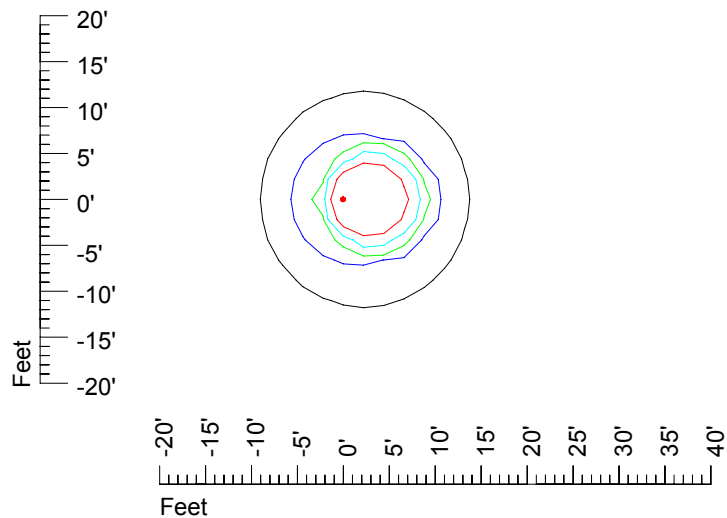

IES Photometric files 20MR16H-10

Isoline template 7' mounting height

Isoline values — 0.1 fc — 0.25 fc — 0.5 fc — 1.0 fc — 2.0 fc

Mounting height 7' Tilt 0°

Mounting height 7' Tilt 30°

Mounting height 7' Tilt 15°

Mounting height 7' Tilt 45°

IES Photometric files 20MR16H-10

Isoline template 9' mounting height

Isoline values — 0.1 fc — 0.25 fc — 0.5 fc — 1.0 fc — 2.0 fc

Mounting height 9' Tilt 0°

Mounting height 9' Tilt 30°

Mounting height 9' Tilt 15°

Mounting height 9' Tilt 45°

IES Photometric files 20MR16H-10

Isoline template 11' mounting height

Isoline values — 0.1 fc — 0.25 fc — 0.5 fc — 1.0 fc — 2.0 fc

Mounting height 11' Tilt 0°

Mounting height 11' Tilt 30°

Mounting height 11' Tilt 15°

Mounting height 11' Tilt 45°

IES Photometric files 20MR16H-10

Isoline template 15' mounting height

Isoline values — 0.1 fc — 0.25 fc — 0.5 fc — 1.0 fc — 2.0 fc