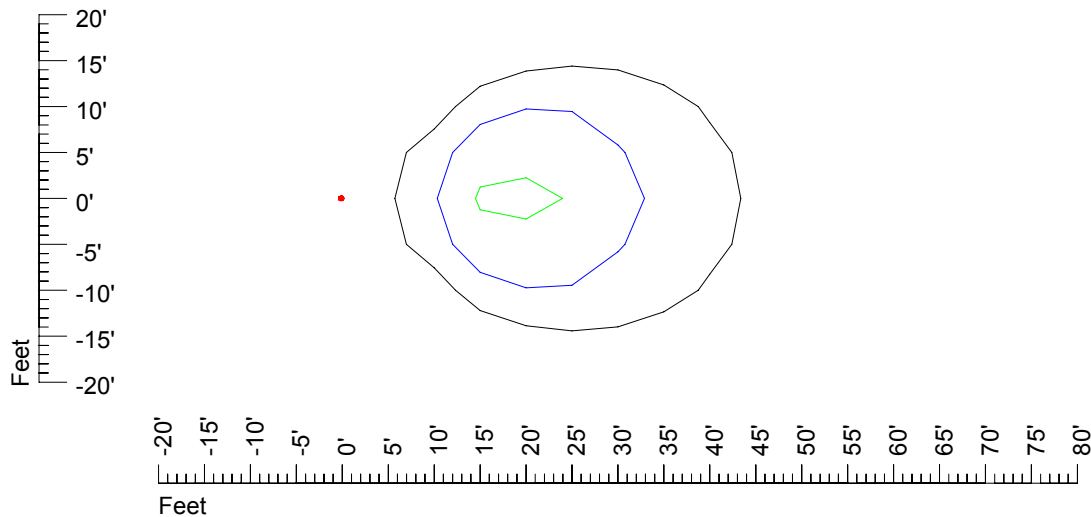

Mounting height 11' Tilt 30°

Mounting height 11' Tilt 15°

Mounting height 11' Tilt 45°

IES Photometric files 20MR16H-10

Isoline template 15' mounting height

Isoline values — 0.1 fc — 0.25 fc — 0.5 fc — 1.0 fc — 2.0 fc

Mounting height 15' Tilt 0°

Mounting height 15' Tilt 30°

Mounting height 15' Tilt 15°

Mounting height 15' Tilt 45°

IES Photometric files 20MR16H-10

Isoline template 20' mounting height

Isoline values — 0.1 fc — 0.25 fc — 0.5 fc — 1.0 fc — 2.0 fc

Mounting height 20' Tilt 0°

Mounting height 20' Tilt 30°

Mounting height 20' Tilt 15°

Mounting height 20' Tilt 45°

IES Photometric files 20MR16H-10

Isoline template 25' mounting height

Isoline values — 0.1 fc — 0.25 fc — 0.5 fc — 1.0 fc — 2.0 fc

Mounting height 25' Tilt 0°

Mounting height 25' Tilt 30°

Mounting height 25' Tilt 15°

Mounting height 25' Tilt 45°

IES Photometric files 20MR16H-10

Isoline template 30' mounting height

Isoline values — 0.1 fc — 0.25 fc — 0.5 fc — 1.0 fc — 2.0 fc