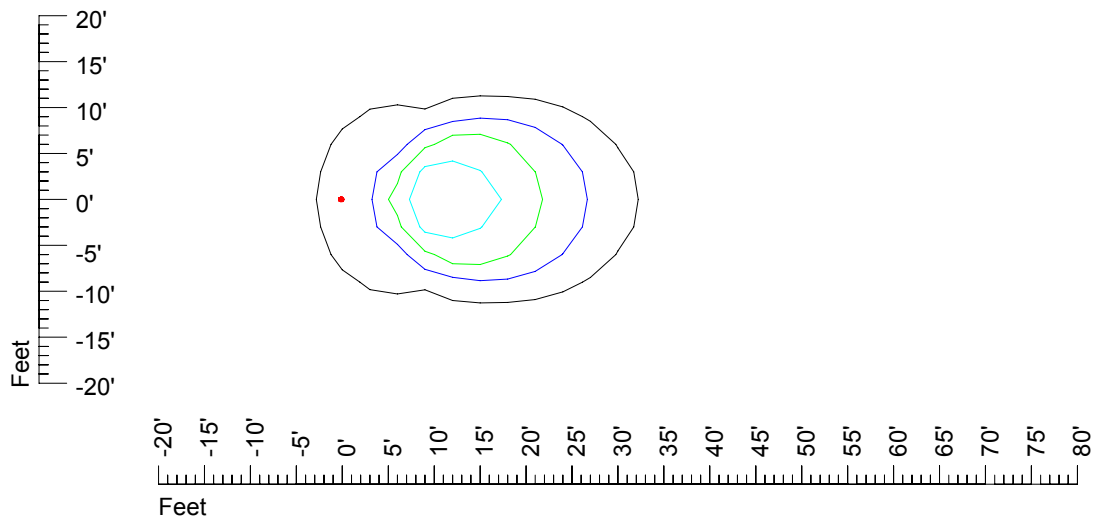

Mounting height 11' Tilt 30°

Mounting height 11' Tilt 15°

Mounting height 11' Tilt 45°

IES Photometric files 20MR16H-10

Isoline template 15' mounting height

Isoline values — 0.1 fc — 0.25 fc — 0.5 fc — 1.0 fc — 2.0 fc

Mounting height 15' Tilt 0°

Mounting height 15' Tilt 30°

Mounting height 15' Tilt 15°

Mounting height 15' Tilt 45°

IES Photometric files 20MR16H-10

Isoline template 20' mounting height

Isoline values — 0.1 fc — 0.25 fc — 0.5 fc — 1.0 fc — 2.0 fc

Mounting height 20' Tilt 0°

Mounting height 20' Tilt 30°

Mounting height 20' Tilt 15°

Mounting height 20' Tilt 45°

IES Photometric files 20MR16H-10

Isoline template 25' mounting height

Isoline values — 0.1 fc — 0.25 fc — 0.5 fc — 1.0 fc — 2.0 fc

Mounting height 25' Tilt 0°

Mounting height 25' Tilt 30°

Mounting height 25' Tilt 15°

Mounting height 25' Tilt 45°

IES Photometric files 20MR16H-10

Isoline template 30' mounting height

Isoline values — 0.1 fc — 0.25 fc — 0.5 fc — 1.0 fc — 2.0 fc