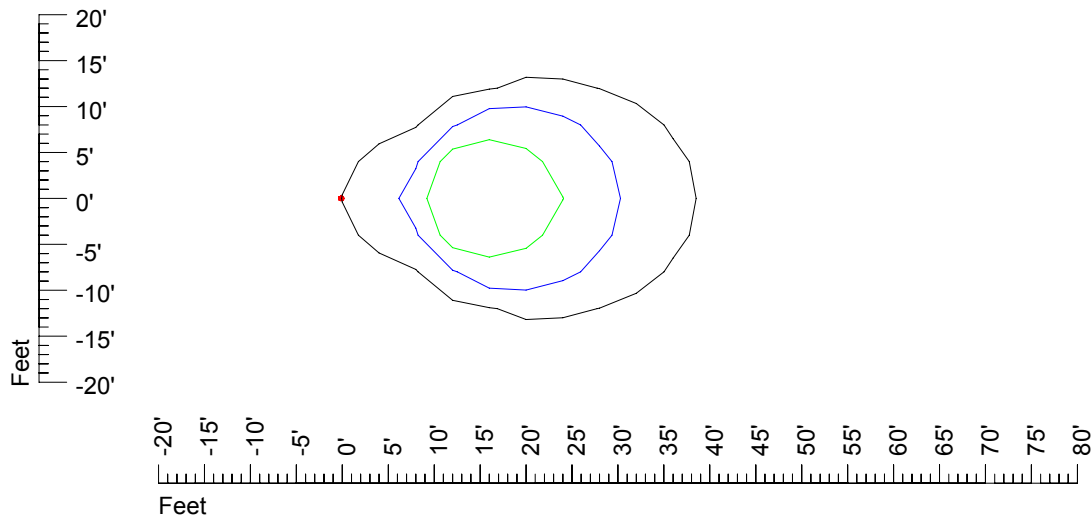

Mounting height 11' Tilt 30°

Mounting height 11' Tilt 15°

Mounting height 11' Tilt 45°

IES Photometric files 20MR16H-10

Isoline template 15' mounting height

Isoline values — 0.1 fc — 0.25 fc — 0.5 fc — 1.0 fc — 2.0 fc

Mounting height 15' Tilt 0°

Mounting height 15' Tilt 30°

Mounting height 15' Tilt 15°

Mounting height 15' Tilt 45°

IES Photometric files 20MR16H-10

Isoline template 20' mounting height

Isoline values — 0.1 fc — 0.25 fc — 0.5 fc — 1.0 fc — 2.0 fc

Mounting height 20' Tilt 0°

Mounting height 20' Tilt 30°

Mounting height 20' Tilt 15°

Mounting height 20' Tilt 45°

IES Photometric files 20MR16H-10

Isoline template 25' mounting height

Isoline values — 0.1 fc — 0.25 fc — 0.5 fc — 1.0 fc — 2.0 fc

Mounting height 25' Tilt 0°

Mounting height 25' Tilt 30°

Mounting height 25' Tilt 15°

Mounting height 25' Tilt 45°

IES Photometric files 20MR16H-10

Isoline template 30' mounting height

Isoline values — 0.1 fc — 0.25 fc — 0.5 fc — 1.0 fc — 2.0 fc