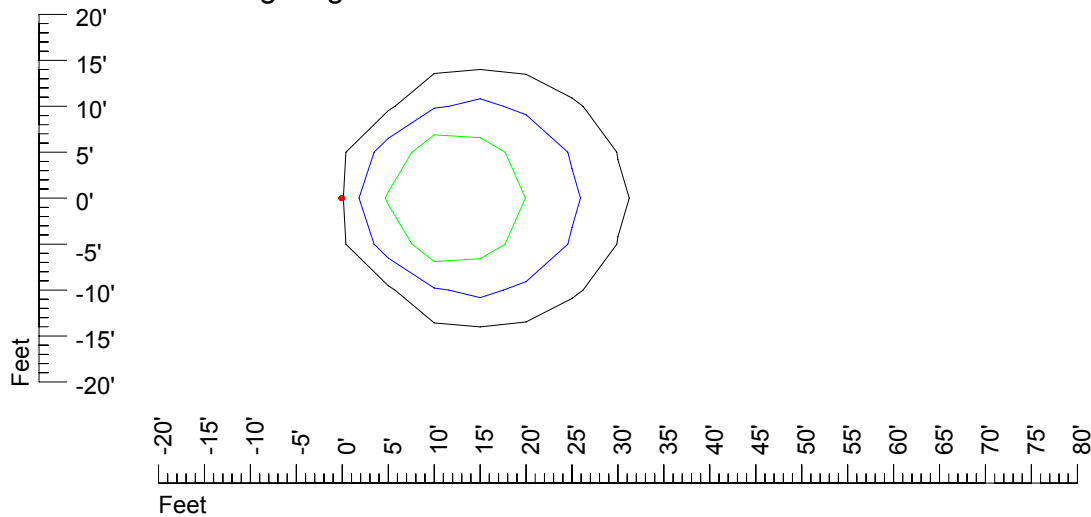

Mounting height 11' Tilt 30°

Mounting height 11' Tilt 15°

Mounting height 11' Tilt 45°

IES Photometric files 20MR16H-10

Isoline template 15' mounting height

Isoline values — 0.1 fc — 0.25 fc — 0.5 fc — 1.0 fc — 2.0 fc

Mounting height 15' Tilt 0°

Mounting height 15' Tilt 30°

Mounting height 15' Tilt 15°

Mounting height 15' Tilt 45°

IES Photometric files 20MR16H-10

Isoline template 20' mounting height

Isoline values — 0.1 fc — 0.25 fc — 0.5 fc — 1.0 fc — 2.0 fc

Mounting height 20' Tilt 0°

Mounting height 20' Tilt 30°

Mounting height 20' Tilt 15°

Mounting height 20' Tilt 45°

IES Photometric files 20MR16H-10

Isoline template 25' mounting height

Isoline values — 0.1 fc — 0.25 fc — 0.5 fc — 1.0 fc — 2.0 fc

Mounting height 25' Tilt 0°

Mounting height 25' Tilt 30°

Mounting height 25' Tilt 15°

Mounting height 25' Tilt 45°

IES Photometric files 20MR16H-10

Isoline template 30' mounting height

Isoline values — 0.1 fc — 0.25 fc — 0.5 fc — 1.0 fc — 2.0 fc