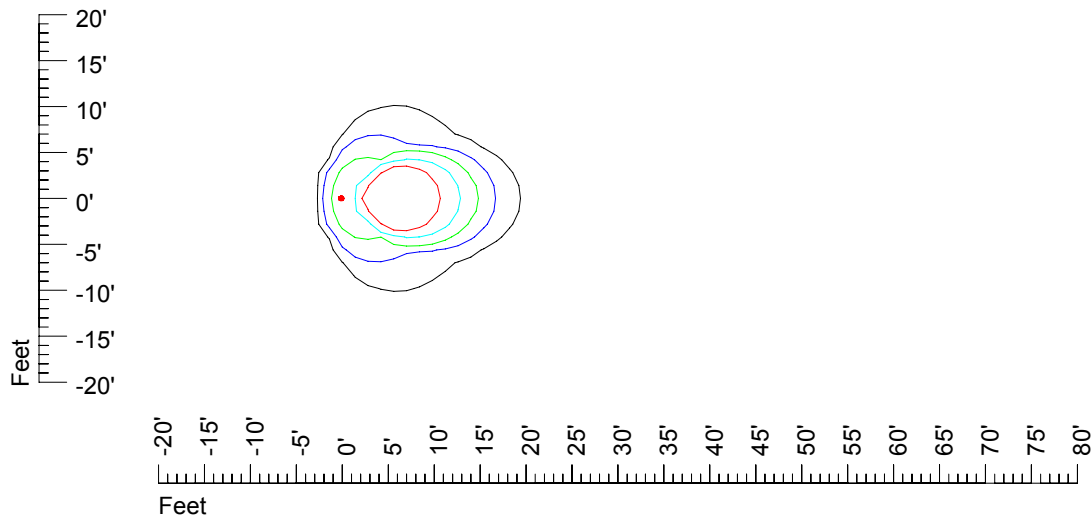

IES Photometric files 20MR16H-10

Isoline template 7' mounting height

Isoline values — 0.1 fc — 0.25 fc — 0.5 fc — 1.0 fc — 2.0 fc

Mounting height 7' Tilt 0°

Mounting height 7' Tilt 30°

Mounting height 7' Tilt 15°

Mounting height 7' Tilt 45°

IES Photometric files 20MR16H-10

Isoline template 9' mounting height

Isoline values — 0.1 fc — 0.25 fc — 0.5 fc — 1.0 fc — 2.0 fc

Mounting height 9' Tilt 0°

Mounting height 9' Tilt 30°

Mounting height 9' Tilt 15°

Mounting height 9' Tilt 45°

IES Photometric files 20MR16H-10

Isoline template 11' mounting height

Isoline values — 0.1 fc — 0.25 fc — 0.5 fc — 1.0 fc — 2.0 fc

Mounting height 11' Tilt 0°

Mounting height 20' Tilt 0°

Mounting height 20' Tilt 30°

Mounting height 20' Tilt 15°

Mounting height 20' Tilt 45°

IES Photometric files 20MR16H-10

Isoline template 25' mounting height

Isoline values — 0.1 fc — 0.25 fc — 0.5 fc — 1.0 fc — 2.0 fc