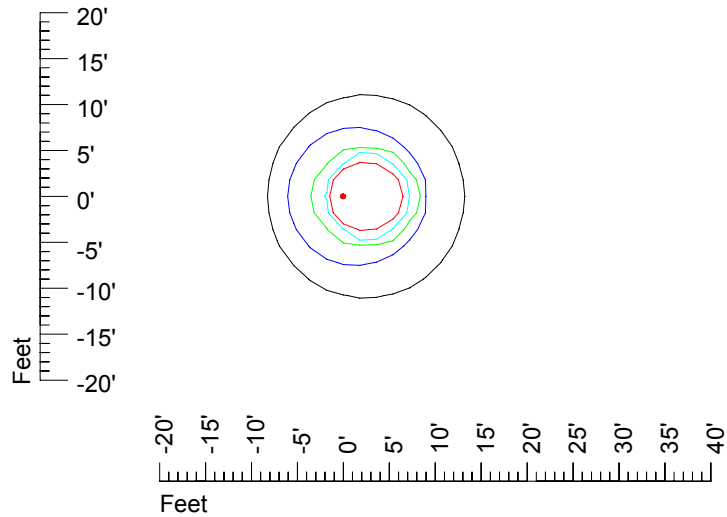

IES Photometric files 20MR16H-10

Isoline template 7' mounting height

Isoline values — 0.1 fc — 0.25 fc — 0.5 fc — 1.0 fc — 2.0 fc

Mounting height 7' Tilt 0°

Mounting height 7' Tilt 30°

Mounting height 7' Tilt 15°

Mounting height 7' Tilt 45°

IES Photometric files 20MR16H-10

Isoline template 9' mounting height

Isoline values — 0.1 fc — 0.25 fc — 0.5 fc — 1.0 fc — 2.0 fc

Mounting height 9' Tilt 0°

Mounting height 9' Tilt 30°

Mounting height 9' Tilt 15°

Mounting height 9' Tilt 45°

IES Photometric files 20MR16H-10

Isoline template 11' mounting height

Isoline values — 0.1 fc — 0.25 fc — 0.5 fc — 1.0 fc — 2.0 fc

Mounting height 11' Tilt 0°

Mounting height 20' Tilt 0°

Mounting height 20' Tilt 30°

Mounting height 20' Tilt 15°

Mounting height 20' Tilt 45°

IES Photometric files 20MR16H-10

Isoline template 25' mounting height

Isoline values — 0.1 fc — 0.25 fc — 0.5 fc — 1.0 fc — 2.0 fc