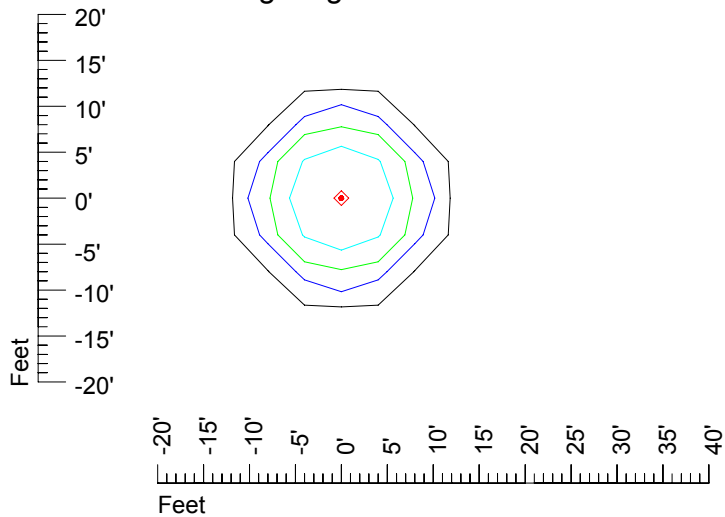

IES Photometric files 20MR16H-10

Isoline template 7' mounting height

Isoline values — 0.1 fc — 0.25 fc — 0.5 fc — 1.0 fc — 2.0 fc

Mounting height 7' Tilt 0°

Mounting height 7' Tilt 30°

Mounting height 7' Tilt 15°

Mounting height 11' Tilt 30°

Mounting height 11' Tilt 15°

Mounting height 11' Tilt 45°

IES Photometric files 20MR16H-10

Isoline template 15' mounting height

Isoline values — 0.1 fc — 0.25 fc — 0.5 fc — 1.0 fc — 2.0 fc

Mounting height 15' Tilt 0°

Mounting height 15' Tilt 30°

Mounting height 15' Tilt 15°

Mounting height 15' Tilt 45°

IES Photometric files 20MR16H-10

Isoline template 20' mounting height

Isoline values — 0.1 fc — 0.25 fc — 0.5 fc — 1.0 fc — 2.0 fc

Mounting height 20' Tilt 0°

Mounting height 20' Tilt 30°

Mounting height 20' Tilt 15°

Mounting height 20' Tilt 45°

IES Photometric files 20MR16H-10

Isoline template 25' mounting height

Isoline values — 0.1 fc — 0.25 fc — 0.5 fc — 1.0 fc — 2.0 fc