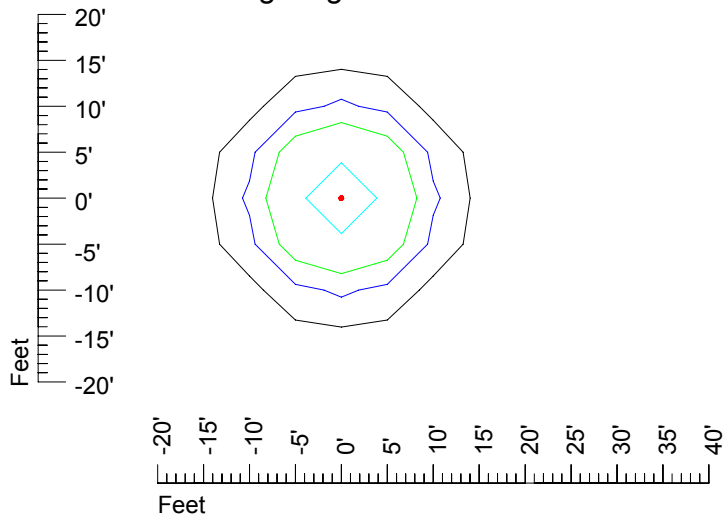

Mounting height 11' Tilt 30°

Mounting height 11' Tilt 15°

Mounting height 11' Tilt 45°

IES Photometric files 20MR16H-10

Isoline template 15' mounting height

Isoline values — 0.1 fc — 0.25 fc — 0.5 fc — 1.0 fc — 2.0 fc

Mounting height 15' Tilt 0°

Mounting height 15' Tilt 30°

Mounting height 15' Tilt 15°

Mounting height 15' Tilt 45°

IES Photometric files 20MR16H-10

Isoline template 20' mounting height

Isoline values — 0.1 fc — 0.25 fc — 0.5 fc — 1.0 fc — 2.0 fc

Mounting height 20' Tilt 0°

Mounting height 20' Tilt 30°

Mounting height 20' Tilt 15°

Mounting height 20' Tilt 45°

IES Photometric files 20MR16H-10

Isoline template 25' mounting height

Isoline values — 0.1 fc — 0.25 fc — 0.5 fc — 1.0 fc — 2.0 fc

Mounting height 25' Tilt 0°

Mounting height 25' Tilt 30°

Mounting height 25' Tilt 15°

Mounting height 25' Tilt 45°

IES Photometric files 20MR16H-10

Isoline template 30' mounting height

Isoline values — 0.1 fc — 0.25 fc — 0.5 fc — 1.0 fc — 2.0 fc