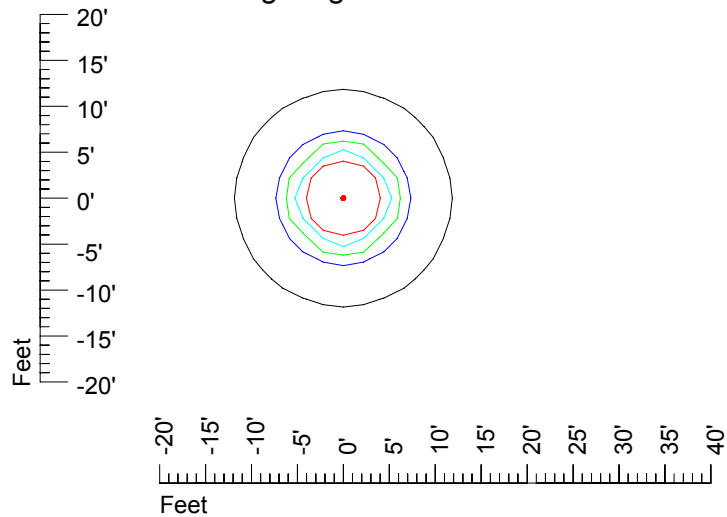

IES Photometric files 20MR16H-10

Isoline template 7' mounting height

Isoline values — 0.1 fc — 0.25 fc — 0.5 fc — 1.0 fc — 2.0 fc

Mounting height 7' Tilt 0°

Mounting height 7' Tilt 30°

Mounting height 7' Tilt 15°

Mounting height 7' Tilt 45°

IES Photometric files 20MR16H-10

Isoline template 9' mounting height

Isoline values — 0.1 fc — 0.25 fc — 0.5 fc — 1.0 fc — 2.0 fc

Mounting height 9' Tilt 0°

Mounting height 9' Tilt 30°

Mounting height 9' Tilt 15°

Mounting height 9' Tilt 45°

IES Photometric files 20MR16H-10

Isoline template 11' mounting height

Isoline values — 0.1 fc — 0.25 fc — 0.5 fc — 1.0 fc — 2.0 fc

Mounting height 11' Tilt 0°

Mounting height 11' Tilt 30°

Mounting height 11' Tilt 15°

Mounting height 11' Tilt 45°

IES Photometric files 20MR16H-10

Isoline template 15' mounting height

Isoline values — 0.1 fc — 0.25 fc — 0.5 fc — 1.0 fc — 2.0 fc