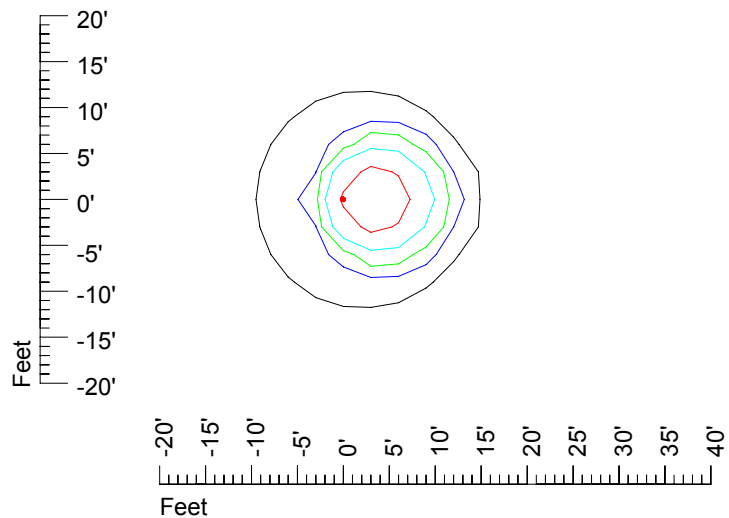

IES Photometric files 20MR16H-10

Isoline template 7' mounting height

Isoline values — 0.1 fc — 0.25 fc — 0.5 fc — 1.0 fc — 2.0 fc

Mounting height 7' Tilt 0°

Mounting height 7' Tilt 30°

Mounting height 7' Tilt 15°

Mounting height 9' Tilt 15°

Mounting height 9' Tilt 45°

IES Photometric files 20MR16H-10

Isoline template 11' mounting height

Isoline values — 0.1 fc — 0.25 fc — 0.5 fc — 1.0 fc — 2.0 fc

Mounting height 11' Tilt 0°

Mounting height 11' Tilt 30°

Mounting height 11' Tilt 15°

Mounting height 11' Tilt 45°

IES Photometric files 20MR16H-10

Isoline template 15' mounting height

Isoline values — 0.1 fc — 0.25 fc — 0.5 fc — 1.0 fc — 2.0 fc

Mounting height 15' Tilt 0°

Mounting height 15' Tilt 30°

Mounting height 15' Tilt 15°

Mounting height 15' Tilt 45°

IES Photometric files 20MR16H-10

Isoline template 20' mounting height

Isoline values — 0.1 fc — 0.25 fc — 0.5 fc — 1.0 fc — 2.0 fc