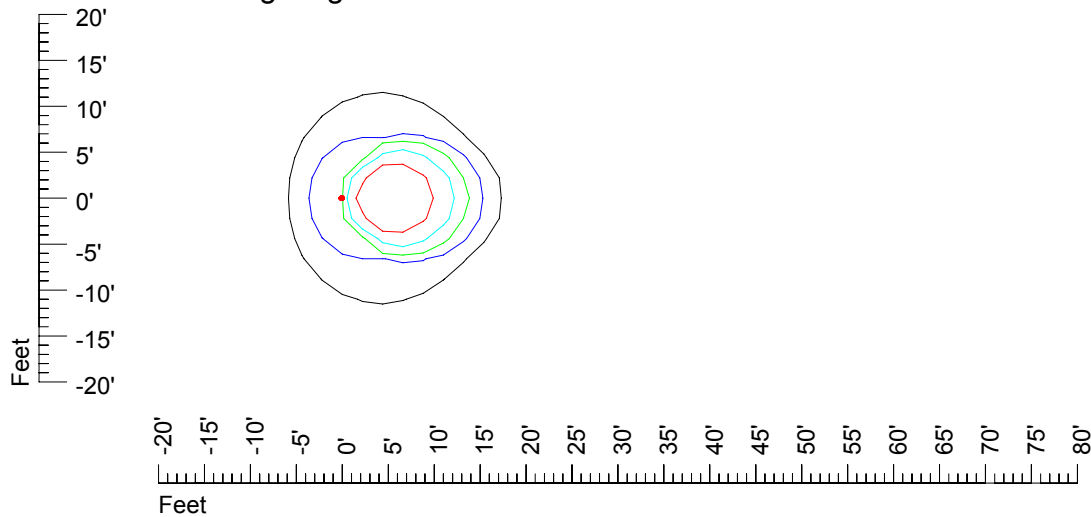

IES Photometric files 20MR16H-10

Isoline template 7' mounting height

Isoline values — 0.1 fc — 0.25 fc — 0.5 fc — 1.0 fc — 2.0 fc

Mounting height 7' Tilt 0°

Mounting height 7' Tilt 30°

Mounting height 7' Tilt 15°

Mounting height 7' Tilt 45°

IES Photometric files 20MR16H-10

Isoline template 9' mounting height

Isoline values — 0.1 fc — 0.25 fc — 0.5 fc — 1.0 fc — 2.0 fc

Mounting height 9' Tilt 0°

Mounting height 9' Tilt 30°

Mounting height 9' Tilt 15°

Mounting height 9' Tilt 45°

IES Photometric files 20MR16H-10

Isoline template 11' mounting height

Isoline values — 0.1 fc — 0.25 fc — 0.5 fc — 1.0 fc — 2.0 fc

Mounting height 11' Tilt 0°

Mounting height 11' Tilt 30°

Mounting height 11' Tilt 15°

Mounting height 11' Tilt 45°

IES Photometric files 20MR16H-10

Isoline template 15' mounting height

Isoline values — 0.1 fc — 0.25 fc — 0.5 fc — 1.0 fc — 2.0 fc