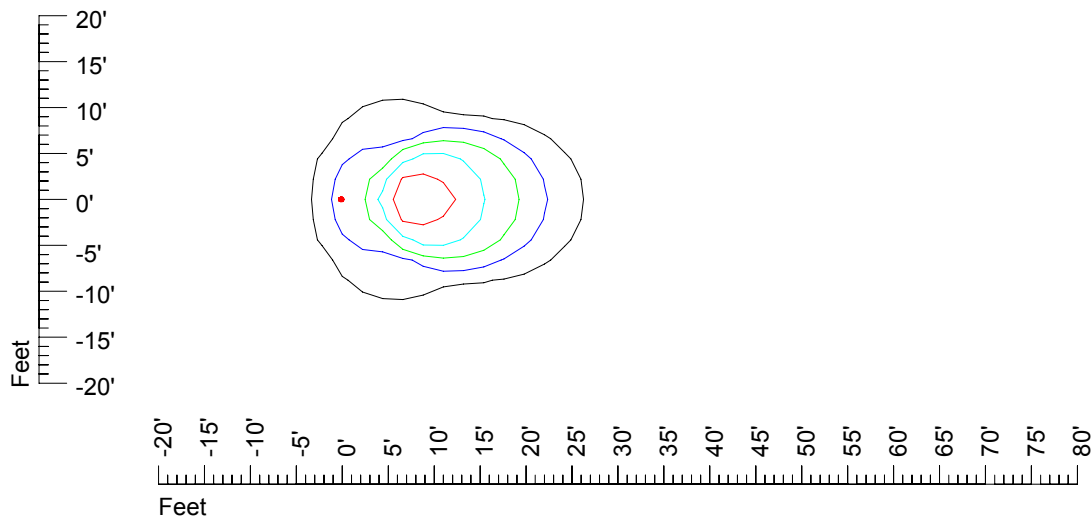

IES Photometric files 20MR16H-10

Isoline template 7' mounting height

Isoline values — 0.1 fc — 0.25 fc — 0.5 fc — 1.0 fc — 2.0 fc

Mounting height 7' Tilt 0°

Mounting height 7' Tilt 30°

Mounting height 7' Tilt 15°

Mounting height 7' Tilt 45°

IES Photometric files 20MR16H-10

Isoline template 9' mounting height

Isoline values — 0.1 fc — 0.25 fc — 0.5 fc — 1.0 fc — 2.0 fc

Mounting height 9' Tilt 0°

Mounting height 9' Tilt 30°

Mounting height 9' Tilt 15°

Mounting height 9' Tilt 45°

IES Photometric files 20MR16H-10

Isoline template 11' mounting height

Isoline values — 0.1 fc — 0.25 fc — 0.5 fc — 1.0 fc — 2.0 fc

Mounting height 11' Tilt 0°

Mounting height 11' Tilt 30°

Mounting height 11' Tilt 15°

Mounting height 11' Tilt 45°

IES Photometric files 20MR16H-10

Isoline template 15' mounting height

Isoline values — 0.1 fc — 0.25 fc — 0.5 fc — 1.0 fc — 2.0 fc