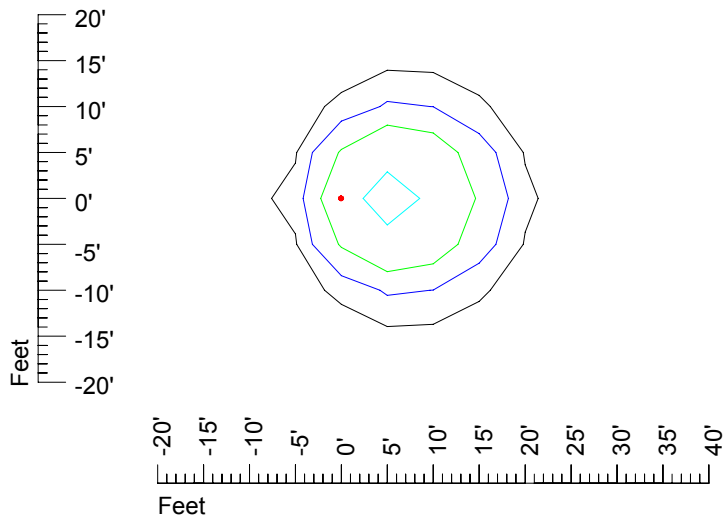

Mounting height 11' Tilt 30°

Mounting height 11' Tilt 15°

Mounting height 11' Tilt 45°

IES Photometric files 20MR16H-10

Isoline template 15' mounting height

Isoline values — 0.1 fc — 0.25 fc — 0.5 fc — 1.0 fc — 2.0 fc

Mounting height 15' Tilt 0°

Mounting height 15' Tilt 30°

Mounting height 15' Tilt 15°

Mounting height 15' Tilt 45°

IES Photometric files 20MR16H-10

Isoline template 20' mounting height

Isoline values — 0.1 fc — 0.25 fc — 0.5 fc — 1.0 fc — 2.0 fc

Mounting height 20' Tilt 0°

Mounting height 20' Tilt 30°

Mounting height 20' Tilt 15°

Mounting height 20' Tilt 45°

IES Photometric files 20MR16H-10

Isoline template 25' mounting height

Isoline values — 0.1 fc — 0.25 fc — 0.5 fc — 1.0 fc — 2.0 fc

Mounting height 25' Tilt 0°

Mounting height 25' Tilt 30°

Mounting height 25' Tilt 15°

Mounting height 25' Tilt 45°

IES Photometric files 20MR16H-10

Isoline template 30' mounting height

Isoline values — 0.1 fc — 0.25 fc — 0.5 fc — 1.0 fc — 2.0 fc