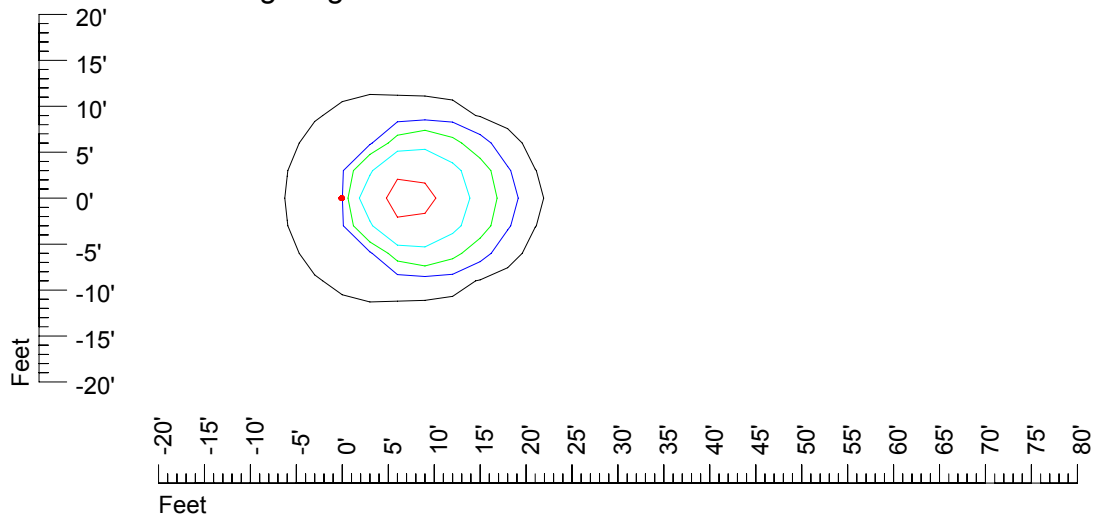

Mounting height 9' Tilt 15°

Mounting height 9' Tilt 45°

IES Photometric files 20MR16H-10

Isoline template 11' mounting height

Isoline values — 0.1 fc — 0.25 fc — 0.5 fc — 1.0 fc — 2.0 fc

Mounting height 11' Tilt 0°

Mounting height 11' Tilt 30°

Mounting height 11' Tilt 15°

Mounting height 11' Tilt 45°

IES Photometric files 20MR16H-10

Isoline template 15' mounting height

Isoline values — 0.1 fc — 0.25 fc — 0.5 fc — 1.0 fc — 2.0 fc

Mounting height 15' Tilt 0°

Mounting height 15' Tilt 30°

Mounting height 15' Tilt 15°

Mounting height 15' Tilt 45°

IES Photometric files 20MR16H-10

Isoline template 20' mounting height

Isoline values — 0.1 fc — 0.25 fc — 0.5 fc — 1.0 fc — 2.0 fc