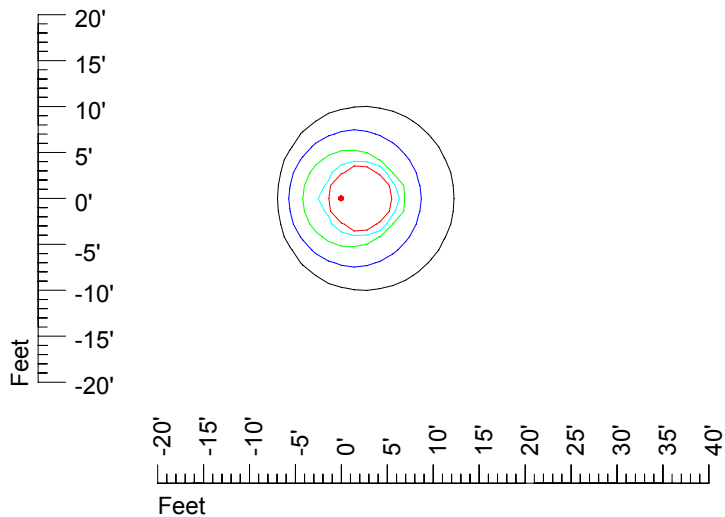

IES Photometric files 20MR16H-10

Isoline template 7' mounting height

Isoline values — 0.1 fc — 0.25 fc — 0.5 fc — 1.0 fc — 2.0 fc

Mounting height 7' Tilt 0°

Mounting height 7' Tilt 30°

Mounting height 7' Tilt 15°

Mounting height 7' Tilt 45°

IES Photometric files 20MR16H-10

Isoline template 9' mounting height

Isoline values — 0.1 fc — 0.25 fc — 0.5 fc — 1.0 fc — 2.0 fc

Mounting height 9' Tilt 0°

Mounting height 9' Tilt 30°

Mounting height 9' Tilt 15°

Mounting height 9' Tilt 45°

IES Photometric files 20MR16H-10

Isoline template 11' mounting height

Isoline values — 0.1 fc — 0.25 fc — 0.5 fc — 1.0 fc — 2.0 fc

Mounting height 11' Tilt 0°

Mounting height 20' Tilt 0°

Mounting height 20' Tilt 30°

Mounting height 20' Tilt 15°

Mounting height 20' Tilt 45°

IES Photometric files 20MR16H-10

Isoline template 25' mounting height

Isoline values — 0.1 fc — 0.25 fc — 0.5 fc — 1.0 fc — 2.0 fc