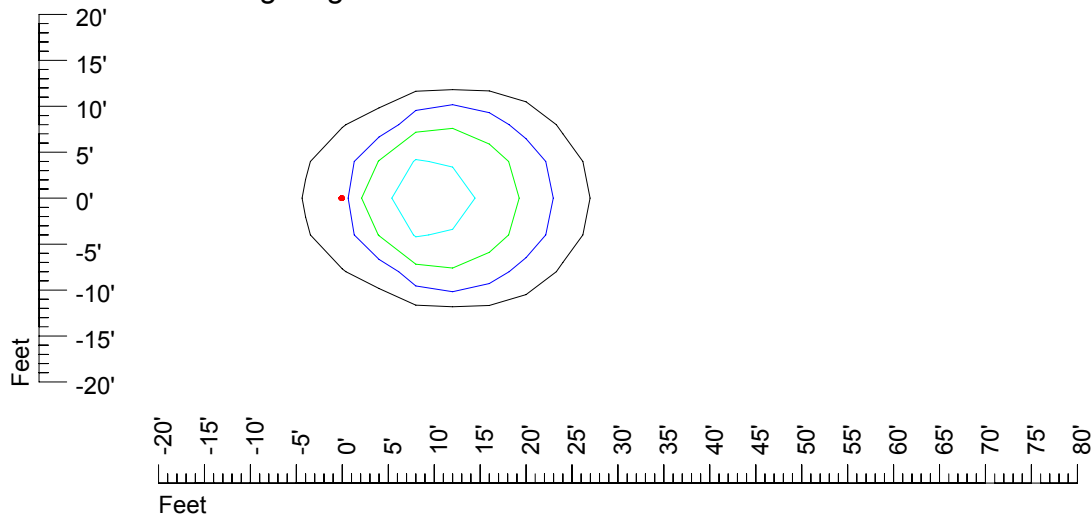

Mounting height 11' Tilt 30°

Mounting height 11' Tilt 15°

Mounting height 11' Tilt 45°

IES Photometric files 20MR16H-10

Isoline template 15' mounting height

Isoline values — 0.1 fc — 0.25 fc — 0.5 fc — 1.0 fc — 2.0 fc

Mounting height 15' Tilt 0°

Mounting height 15' Tilt 30°

Mounting height 15' Tilt 15°

Mounting height 15' Tilt 45°

IES Photometric files 20MR16H-10

Isoline template 20' mounting height

Isoline values — 0.1 fc — 0.25 fc — 0.5 fc — 1.0 fc — 2.0 fc

Mounting height 20' Tilt 0°

Mounting height 20' Tilt 30°

Mounting height 20' Tilt 15°

Mounting height 20' Tilt 45°

IES Photometric files 20MR16H-10

Isoline template 25' mounting height

Isoline values — 0.1 fc — 0.25 fc — 0.5 fc — 1.0 fc — 2.0 fc