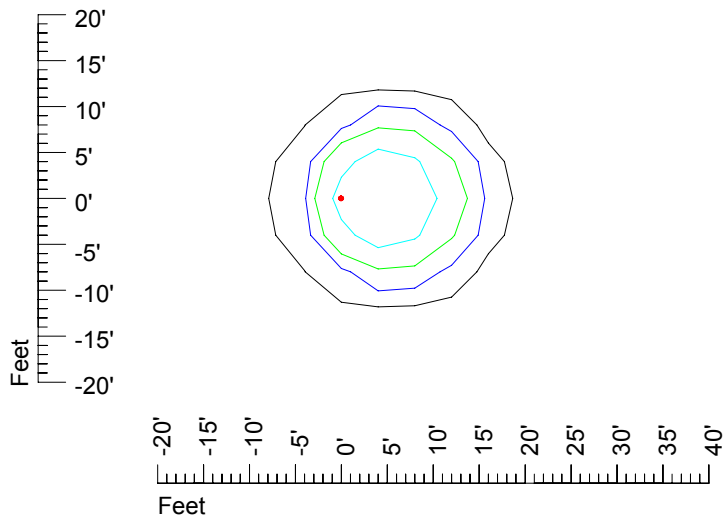

Mounting height 9' Tilt 15°

Mounting height 9' Tilt 45°

IES Photometric files 20MR16H-10

Isoline template 11' mounting height

Isoline values — 0.1 fc — 0.25 fc — 0.5 fc — 1.0 fc — 2.0 fc

Mounting height 11' Tilt 0°

Mounting height 11' Tilt 30°

Mounting height 11' Tilt 15°

Mounting height 11' Tilt 45°

IES Photometric files 20MR16H-10

Isoline template 15' mounting height

Isoline values — 0.1 fc — 0.25 fc — 0.5 fc — 1.0 fc — 2.0 fc

Mounting height 15' Tilt 0°

Mounting height 15' Tilt 30°

Mounting height 15' Tilt 15°

Mounting height 15' Tilt 45°

IES Photometric files 20MR16H-10

Isoline template 20' mounting height

Isoline values — 0.1 fc — 0.25 fc — 0.5 fc — 1.0 fc — 2.0 fc

Mounting height 20' Tilt 0°

Mounting height 20' Tilt 30°

Mounting height 20' Tilt 15°

Mounting height 20' Tilt 45°

IES Photometric files 20MR16H-10

Isoline template 25' mounting height

Isoline values — 0.1 fc — 0.25 fc — 0.5 fc — 1.0 fc — 2.0 fc