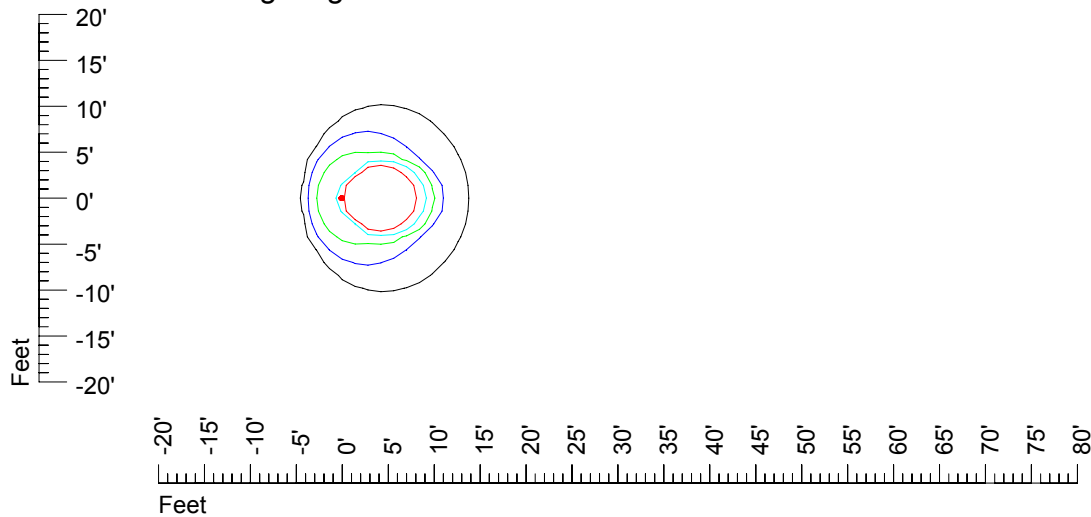

IES Photometric files 20MR16H-10

Isoline template 7' mounting height

Isoline values — 0.1 fc — 0.25 fc — 0.5 fc — 1.0 fc — 2.0 fc

Mounting height 7' Tilt 0°

Mounting height 7' Tilt 30°

Mounting height 7' Tilt 15°

Mounting height 7' Tilt 45°

IES Photometric files 20MR16H-10

Isoline template 9' mounting height

Isoline values — 0.1 fc — 0.25 fc — 0.5 fc — 1.0 fc — 2.0 fc

Mounting height 9' Tilt 0°

Mounting height 9' Tilt 30°

Mounting height 9' Tilt 15°

Mounting height 9' Tilt 45°

IES Photometric files 20MR16H-10

Isoline template 11' mounting height

Isoline values — 0.1 fc — 0.25 fc — 0.5 fc — 1.0 fc — 2.0 fc

Mounting height 11' Tilt 0°

Mounting height 20' Tilt 0°

Mounting height 20' Tilt 30°

Mounting height 20' Tilt 15°

Mounting height 20' Tilt 45°

IES Photometric files 20MR16H-10

Isoline template 25' mounting height

Isoline values — 0.1 fc — 0.25 fc — 0.5 fc — 1.0 fc — 2.0 fc