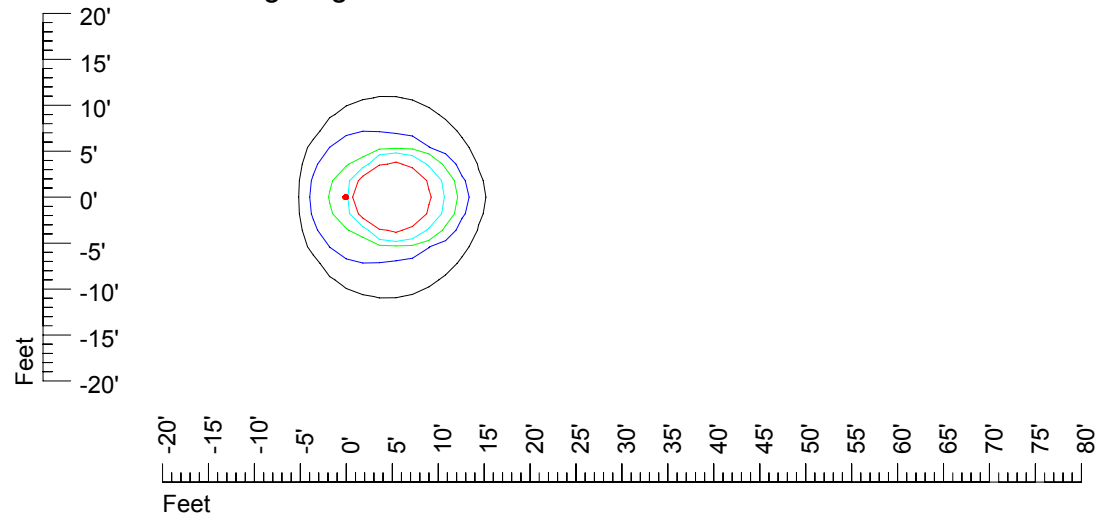

IES Photometric files 20MR16H-10

Isoline template 7' mounting height

Isoline values — 0.1 fc — 0.25 fc — 0.5 fc — 1.0 fc — 2.0 fc

Mounting height 7' Tilt 0°

Mounting height 7' Tilt 30°

Mounting height 7' Tilt 15°

Mounting height 7' Tilt 45°

IES Photometric files 20MR16H-10

Isoline template 9' mounting height

Isoline values — 0.1 fc — 0.25 fc — 0.5 fc — 1.0 fc — 2.0 fc

Mounting height 9' Tilt 0°

Mounting height 9' Tilt 30°

Mounting height 9' Tilt 15°

Mounting height 9' Tilt 45°

IES Photometric files 20MR16H-10

Isoline template 11' mounting height

Isoline values — 0.1 fc — 0.25 fc — 0.5 fc — 1.0 fc — 2.0 fc

Mounting height 11' Tilt 0°