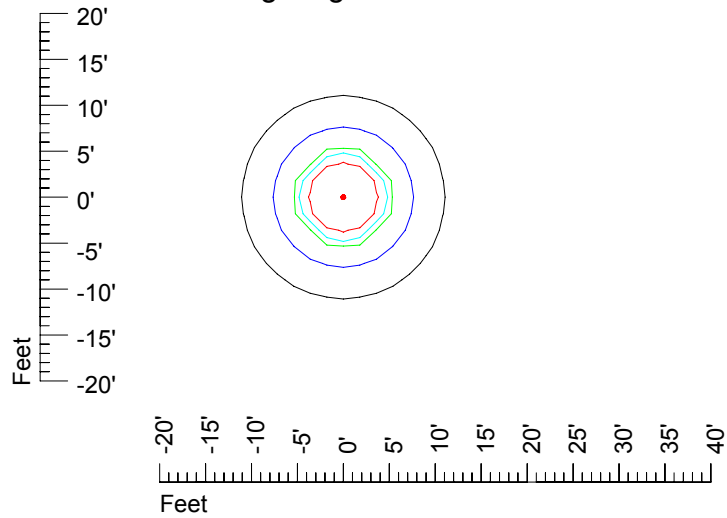

IES Photometric files 20MR16H-10

Isoline template 7' mounting height

Isoline values — 0.1 fc — 0.25 fc — 0.5 fc — 1.0 fc — 2.0 fc

Mounting height 7' Tilt 0°

Mounting height 7' Tilt 30°

Mounting height 7' Tilt 15°

Mounting height 7' Tilt 45°

IES Photometric files 20MR16H-10

Isoline template 9' mounting height

Isoline values — 0.1 fc — 0.25 fc — 0.5 fc — 1.0 fc — 2.0 fc

Mounting height 9' Tilt 0°

Mounting height 9' Tilt 30°

Mounting height 9' Tilt 15°

Mounting height 9' Tilt 45°

IES Photometric files 20MR16H-10

Isoline template 11' mounting height

Isoline values — 0.1 fc — 0.25 fc — 0.5 fc — 1.0 fc — 2.0 fc

Mounting height 11' Tilt 0°

Mounting height 20' Tilt 0°

Mounting height 20' Tilt 30°

Mounting height 20' Tilt 15°

Mounting height 20' Tilt 45°

IES Photometric files 20MR16H-10

Isoline template 25' mounting height

Isoline values — 0.1 fc — 0.25 fc — 0.5 fc — 1.0 fc — 2.0 fc