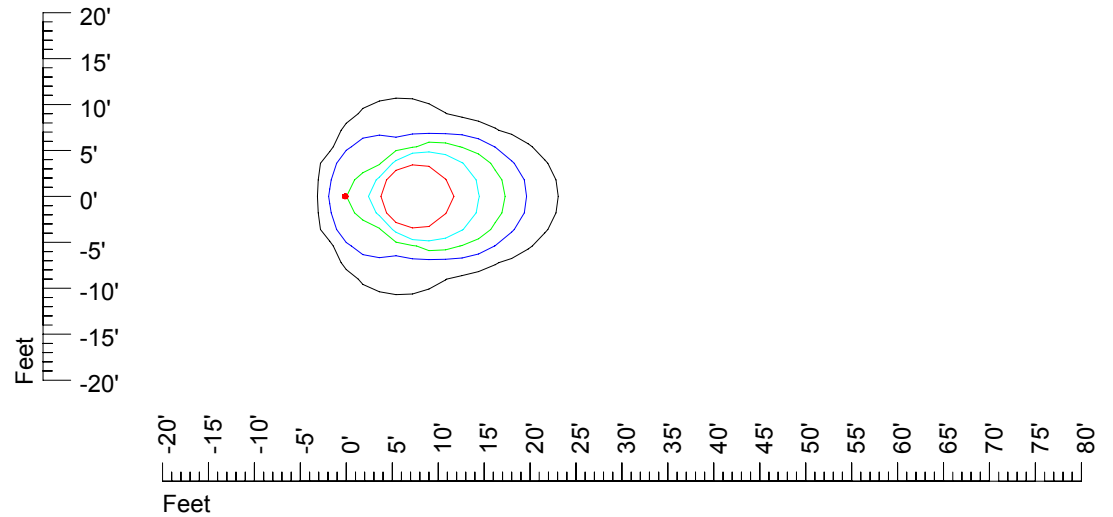

IES Photometric files 20MR16H-10

Isoline template 7' mounting height

Isoline values — 0.1 fc — 0.25 fc — 0.5 fc — 1.0 fc — 2.0 fc

Mounting height 7' Tilt 0°

Mounting height 7' Tilt 30°

Mounting height 7' Tilt 15°

Mounting height 7' Tilt 45°

IES Photometric files 20MR16H-10

Isoline template 9' mounting height

Isoline values — 0.1 fc — 0.25 fc — 0.5 fc — 1.0 fc — 2.0 fc

Mounting height 9' Tilt 0°

Mounting height 9' Tilt 30°

Mounting height 9' Tilt 15°

Mounting height 9' Tilt 45°

IES Photometric files 20MR16H-10

Isoline template 11' mounting height

Isoline values — 0.1 fc — 0.25 fc — 0.5 fc — 1.0 fc — 2.0 fc

Mounting height 11' Tilt 0°