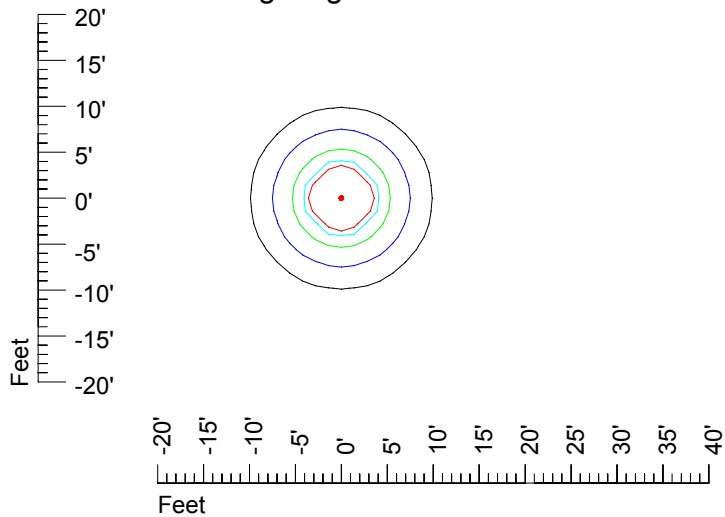

IES Photometric files 20MR16H-10

Isoline template 7' mounting height

Isoline values — 0.1 fc — 0.25 fc — 0.5 fc — 1.0 fc — 2.0 fc

Mounting height 7' Tilt 0°

Mounting height 7' Tilt 30°

Mounting height 7' Tilt 15°

Mounting height 7' Tilt 45°

IES Photometric files 20MR16H-10

Isoline template 9' mounting height

Isoline values — 0.1 fc — 0.25 fc — 0.5 fc — 1.0 fc — 2.0 fc

Mounting height 9' Tilt 0°

Mounting height 9' Tilt 30°

Mounting height 9' Tilt 15°

Mounting height 9' Tilt 45°

IES Photometric files 20MR16H-10

Isoline template 11' mounting height

Isoline values — 0.1 fc — 0.25 fc — 0.5 fc — 1.0 fc — 2.0 fc

Mounting height 11' Tilt 0°

Mounting height 20' Tilt 0°

Mounting height 20' Tilt 30°

Mounting height 20' Tilt 15°

Mounting height 20' Tilt 45°

IES Photometric files 20MR16H-10

Isoline template 25' mounting height

Isoline values — 0.1 fc — 0.25 fc — 0.5 fc — 1.0 fc — 2.0 fc