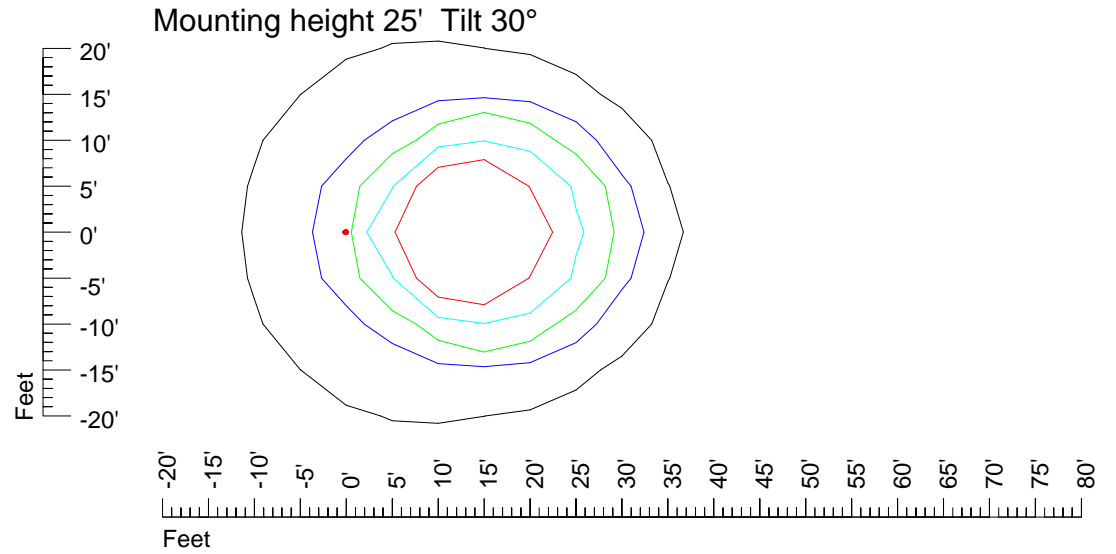

IES Photometric files 50MR16H

Isoline template 7' mounting height

Isoline values — 0.1 fc — 0.25 fc — 0.5 fc — 1.0 fc — 2.0 fc

Mounting height 7' Tilt 0°

Mounting height 7' Tilt 30°

Mounting height 7' Tilt 15°

Mounting height 9' Tilt 15°

Mounting height 9' Tilt 45°

IES Photometric files 50MR16H

Isoline template 11' mounting height

Isoline values — 0.1 fc — 0.25 fc — 0.5 fc — 1.0 fc — 2.0 fc

Mounting height 11' Tilt 0°

Mounting height 11' Tilt 30°

Mounting height 11' Tilt 15°

Mounting height 11' Tilt 45°

IES Photometric files 50MR16H

Isoline template 15' mounting height

Isoline values — 0.1 fc — 0.25 fc — 0.5 fc — 1.0 fc — 2.0 fc

IES Photometric files 50MR16H

Isoline template 20' mounting height

Isoline values — 0.1 fc — 0.25 fc — 0.5 fc — 1.0 fc — 2.0 fc

IES Photometric files 50MR16H

Isoline template 25' mounting height

Isoline values — 0.1 fc — 0.25 fc — 0.5 fc — 1.0 fc — 2.0 fc