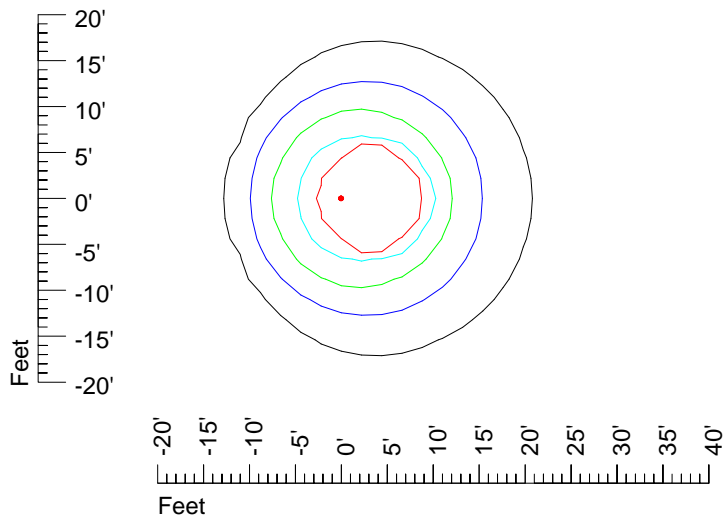

IES Photometric files 50MR16H

Isoline template 7' mounting height

Isoline values — 0.1 fc — 0.25 fc — 0.5 fc — 1.0 fc — 2.0 fc

Mounting height 7' Tilt 0°

Mounting height 7' Tilt 30°

Mounting height 7' Tilt 15°

Mounting height 7' Tilt 45°

IES Photometric files 50MR16H

Isoline template 9' mounting height

Isoline values — 0.1 fc — 0.25 fc — 0.5 fc — 1.0 fc — 2.0 fc

Mounting height 9' Tilt 0°

Mounting height 9' Tilt 30°

Mounting height 9' Tilt 15°

Mounting height 9' Tilt 45°

IES Photometric files 50MR16H

Isoline template 11' mounting height

Isoline values — 0.1 fc — 0.25 fc — 0.5 fc — 1.0 fc — 2.0 fc

Mounting height 11' Tilt 0°

Mounting height 11' Tilt 30°

Mounting height 11' Tilt 15°

Mounting height 11' Tilt 45°

IES Photometric files 50MR16H

Isoline template 15' mounting height

Isoline values — 0.1 fc — 0.25 fc — 0.5 fc — 1.0 fc — 2.0 fc