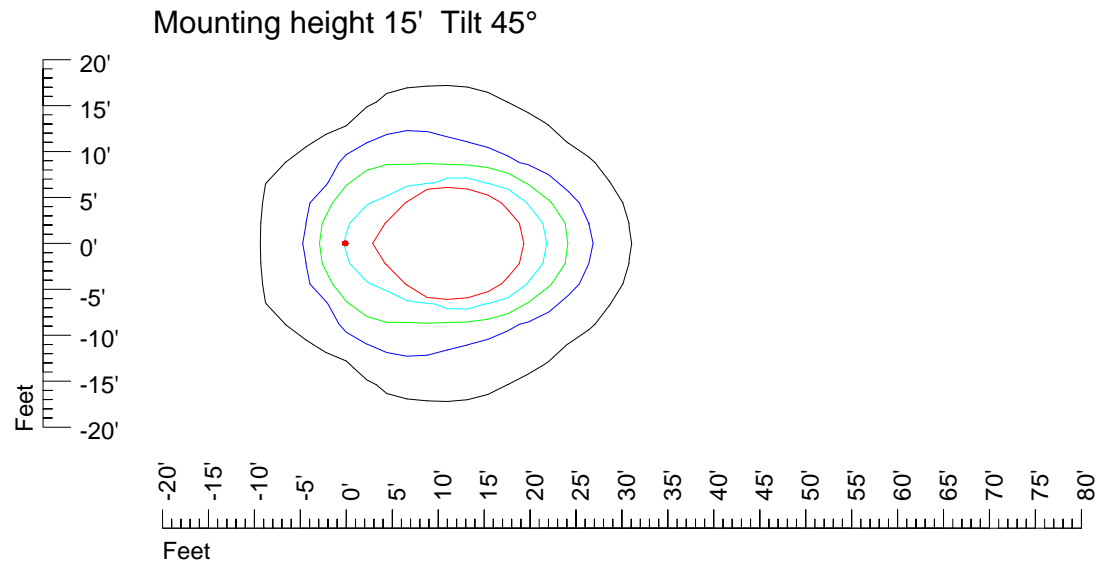

IES Photometric files 50MR16H

Isoline template 7' mounting height

Isoline values — 0.1 fc — 0.25 fc — 0.5 fc — 1.0 fc — 2.0 fc

Mounting height 7' Tilt 0°

Mounting height 7' Tilt 30°

Mounting height 7' Tilt 15°

Mounting height 7' Tilt 45°

IES Photometric files 50MR16H

Isoline template 9' mounting height

Isoline values — 0.1 fc — 0.25 fc — 0.5 fc — 1.0 fc — 2.0 fc

Mounting height 9' Tilt 0°

Mounting height 9' Tilt 30°

Mounting height 9' Tilt 15°

Mounting height 9' Tilt 45°

IES Photometric files 50MR16H

Isoline template 11' mounting height

Isoline values — 0.1 fc — 0.25 fc — 0.5 fc — 1.0 fc — 2.0 fc

Mounting height 11' Tilt 0°

Mounting height 11' Tilt 30°

Mounting height 11' Tilt 15°

Mounting height 11' Tilt 45°

IES Photometric files 50MR16H

Isoline template 15' mounting height

Isoline values — 0.1 fc — 0.25 fc — 0.5 fc — 1.0 fc — 2.0 fc