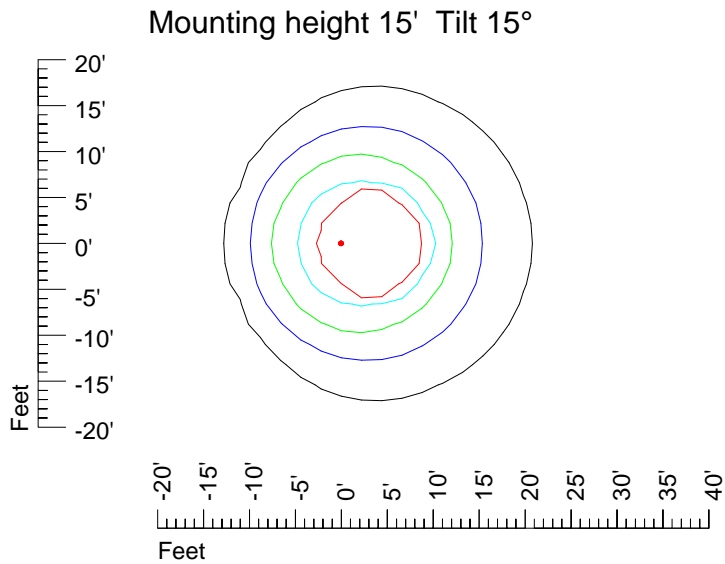

IES Photometric files 50MR16H

Isoline template 7' mounting height

Isoline values — 0.1 fc — 0.25 fc — 0.5 fc — 1.0 fc — 2.0 fc

Mounting height 7' Tilt 0°

Mounting height 7' Tilt 30°

Mounting height 7' Tilt 15°

Mounting height 7' Tilt 45°

IES Photometric files 50MR16H

Isoline template 9' mounting height

Isoline values — 0.1 fc — 0.25 fc — 0.5 fc — 1.0 fc — 2.0 fc

Mounting height 9' Tilt 0°

Mounting height 9' Tilt 30°

Mounting height 9' Tilt 15°

Mounting height 9' Tilt 45°

IES Photometric files 50MR16H

Isoline template 11' mounting height

Isoline values — 0.1 fc — 0.25 fc — 0.5 fc — 1.0 fc — 2.0 fc

Mounting height 11' Tilt 0°

Mounting height 11' Tilt 30°

Mounting height 11' Tilt 15°

Mounting height 11' Tilt 45°

IES Photometric files 50MR16H

Isoline template 15' mounting height

Isoline values — 0.1 fc — 0.25 fc — 0.5 fc — 1.0 fc — 2.0 fc