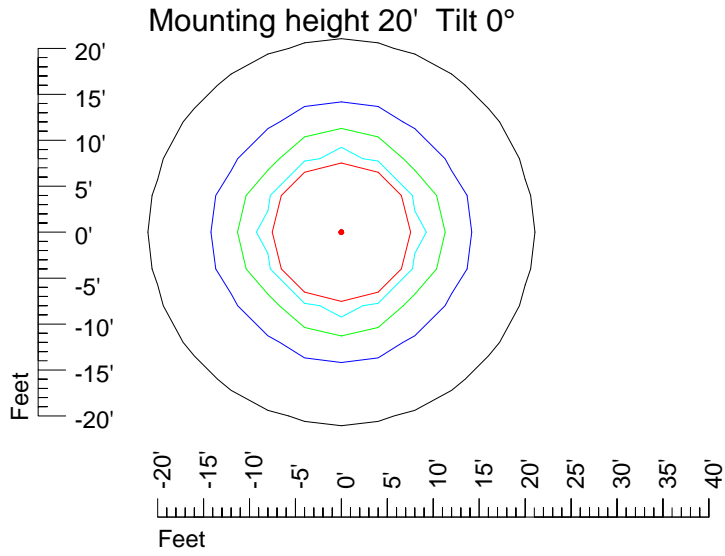

IES Photometric files 50MR16H

Isoline template 20' mounting height

Isoline values — 0.1 fc — 0.25 fc — 0.5 fc — 1.0 fc — 2.0 fc