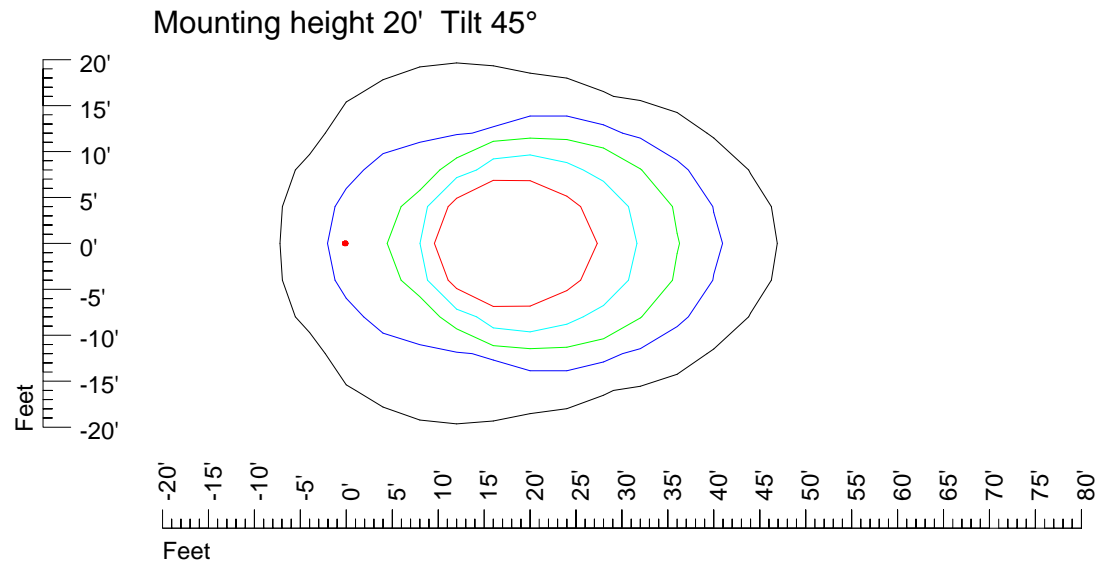

IES Photometric files 50MR16H

Isoline template 20' mounting height

Isoline values — 0.1 fc — 0.25 fc — 0.5 fc — 1.0 fc — 2.0 fc