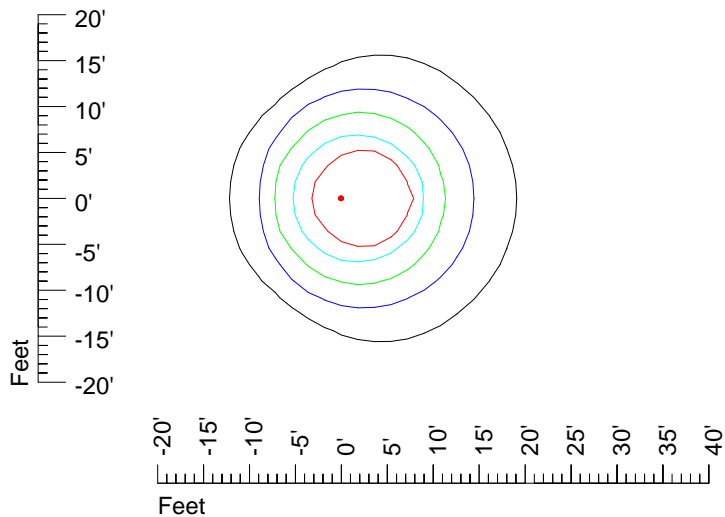

IES Photometric files 50MR16H

Isoline template 7' mounting height

Isoline values — 0.1 fc — 0.25 fc — 0.5 fc — 1.0 fc — 2.0 fc

Mounting height 7' Tilt 0°

Mounting height 7' Tilt 30°

Mounting height 7' Tilt 15°

Mounting height 7' Tilt 45°

IES Photometric files 50MR16H

Isoline template 9' mounting height

Isoline values — 0.1 fc — 0.25 fc — 0.5 fc — 1.0 fc — 2.0 fc

Mounting height 9' Tilt 0°

Mounting height 9' Tilt 30°

Mounting height 9' Tilt 15°

Mounting height 9' Tilt 45°

IES Photometric files 50MR16H

Isoline template 11' mounting height

Isoline values — 0.1 fc — 0.25 fc — 0.5 fc — 1.0 fc — 2.0 fc

Mounting height 11' Tilt 0°

Mounting height 11' Tilt 30°

Mounting height 11' Tilt 15°

Mounting height 11' Tilt 45°

IES Photometric files 50MR16H

Isoline template 15' mounting height

Isoline values — 0.1 fc — 0.25 fc — 0.5 fc — 1.0 fc — 2.0 fc