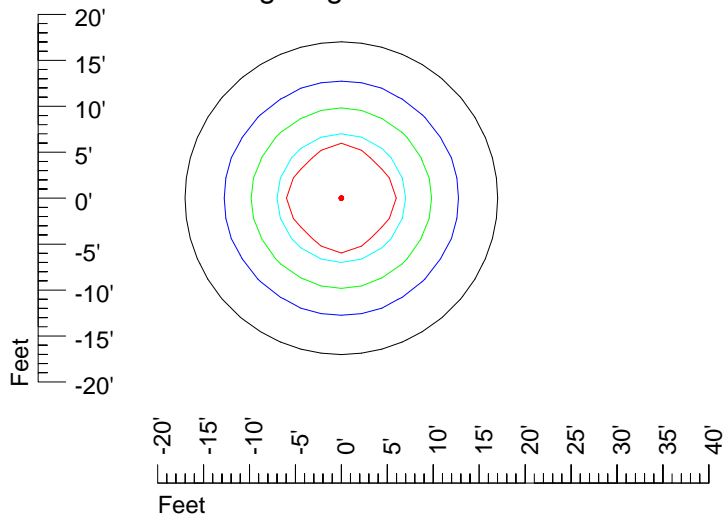

IES Photometric files 50MR16H

Isoline template 7' mounting height

Isoline values — 0.1 fc — 0.25 fc — 0.5 fc — 1.0 fc — 2.0 fc

Mounting height 7' Tilt 0°

Mounting height 7' Tilt 30°

Mounting height 7' Tilt 15°

Mounting height 7' Tilt 45°

IES Photometric files 50MR16H

Isoline template 9' mounting height

Isoline values — 0.1 fc — 0.25 fc — 0.5 fc — 1.0 fc — 2.0 fc

Mounting height 9' Tilt 0°

Mounting height 9' Tilt 30°

Mounting height 9' Tilt 15°

Mounting height 9' Tilt 45°

IES Photometric files 50MR16H

Isoline template 11' mounting height

Isoline values — 0.1 fc — 0.25 fc — 0.5 fc — 1.0 fc — 2.0 fc

Mounting height 11' Tilt 0°

Mounting height 11' Tilt 30°

Mounting height 11' Tilt 15°

Mounting height 11' Tilt 45°

IES Photometric files 50MR16H

Isoline template 15' mounting height

Isoline values — 0.1 fc — 0.25 fc — 0.5 fc — 1.0 fc — 2.0 fc