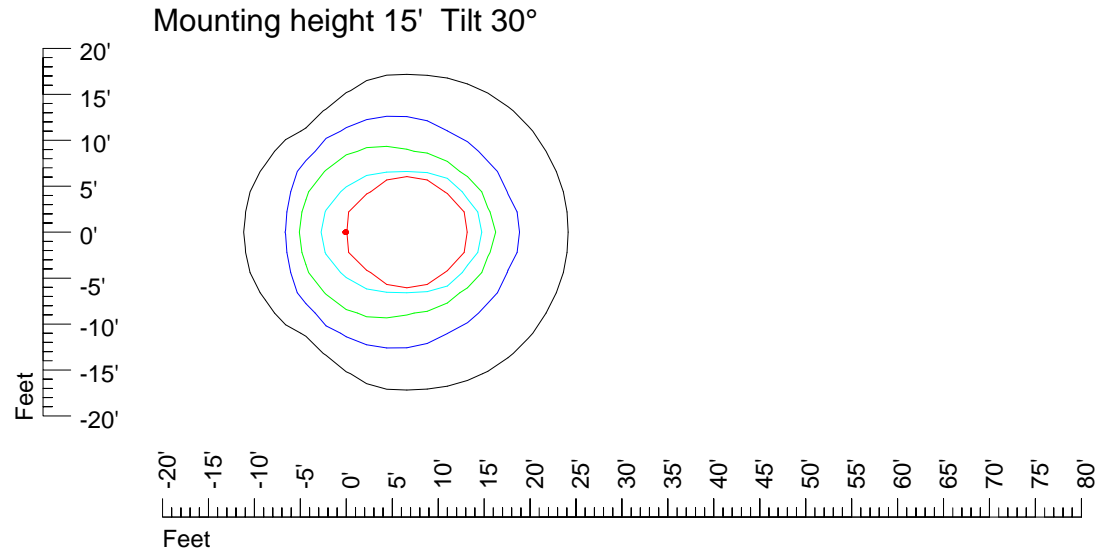

IES Photometric files 50MR16H

Isoline template 7' mounting height

Isoline values — 0.1 fc — 0.25 fc — 0.5 fc — 1.0 fc — 2.0 fc

Mounting height 7' Tilt 0°

Mounting height 7' Tilt 30°

Mounting height 7' Tilt 15°

Mounting height 7' Tilt 45°

IES Photometric files 50MR16H

Isoline template 9' mounting height

Isoline values — 0.1 fc — 0.25 fc — 0.5 fc — 1.0 fc — 2.0 fc

Mounting height 9' Tilt 0°

Mounting height 9' Tilt 30°

Mounting height 9' Tilt 15°

Mounting height 9' Tilt 45°

IES Photometric files 50MR16H

Isoline template 11' mounting height

Isoline values — 0.1 fc — 0.25 fc — 0.5 fc — 1.0 fc — 2.0 fc

Mounting height 11' Tilt 0°

Mounting height 11' Tilt 30°

Mounting height 11' Tilt 15°

Mounting height 11' Tilt 45°

IES Photometric files 50MR16H

Isoline template 15' mounting height

Isoline values — 0.1 fc — 0.25 fc — 0.5 fc — 1.0 fc — 2.0 fc