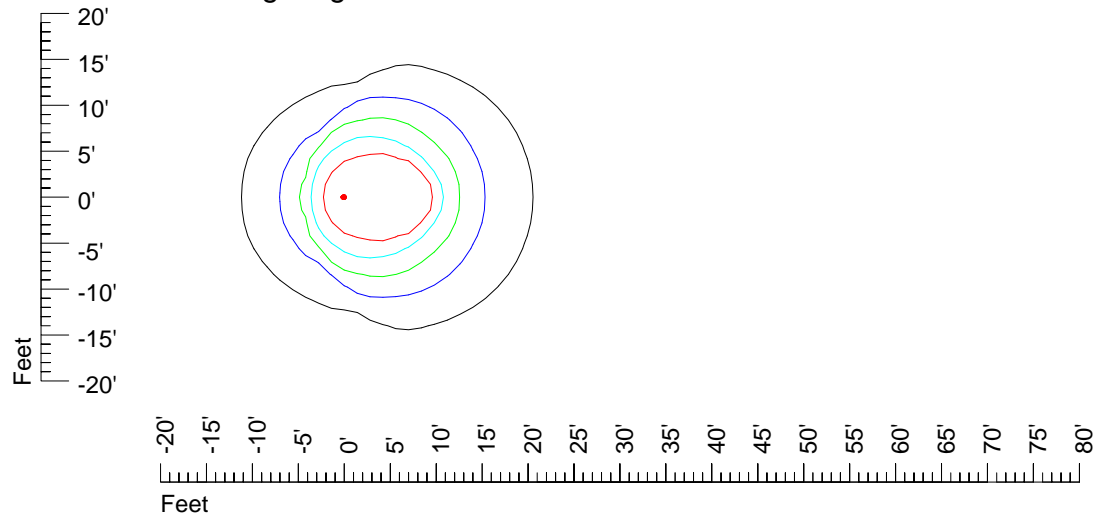

IES Photometric files 50MR16H

Isoline template 7' mounting height

Isoline values — 0.1 fc — 0.25 fc — 0.5 fc — 1.0 fc — 2.0 fc

Mounting height 7' Tilt 0°

Mounting height 7' Tilt 30°

Mounting height 7' Tilt 15°

Mounting height 7' Tilt 45°

IES Photometric files 50MR16H

Isoline template 9' mounting height

Isoline values — 0.1 fc — 0.25 fc — 0.5 fc — 1.0 fc — 2.0 fc

Mounting height 9' Tilt 0°

Mounting height 9' Tilt 30°

Mounting height 9' Tilt 15°

Mounting height 9' Tilt 45°

IES Photometric files 50MR16H

Isoline template 11' mounting height

Isoline values — 0.1 fc — 0.25 fc — 0.5 fc — 1.0 fc — 2.0 fc

Mounting height 11' Tilt 0°

Mounting height 11' Tilt 30°

Mounting height 11' Tilt 15°

Mounting height 11' Tilt 45°

IES Photometric files 50MR16H

Isoline template 15' mounting height

Isoline values — 0.1 fc — 0.25 fc — 0.5 fc — 1.0 fc — 2.0 fc