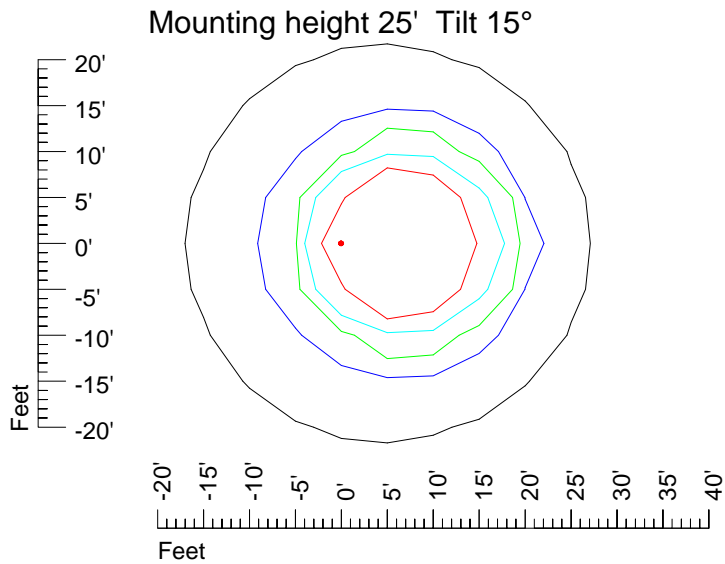

IES Photometric files 50MR16H

Isoline template 25' mounting height

Isoline values — 0.1 fc — 0.25 fc — 0.5 fc — 1.0 fc — 2.0 fc