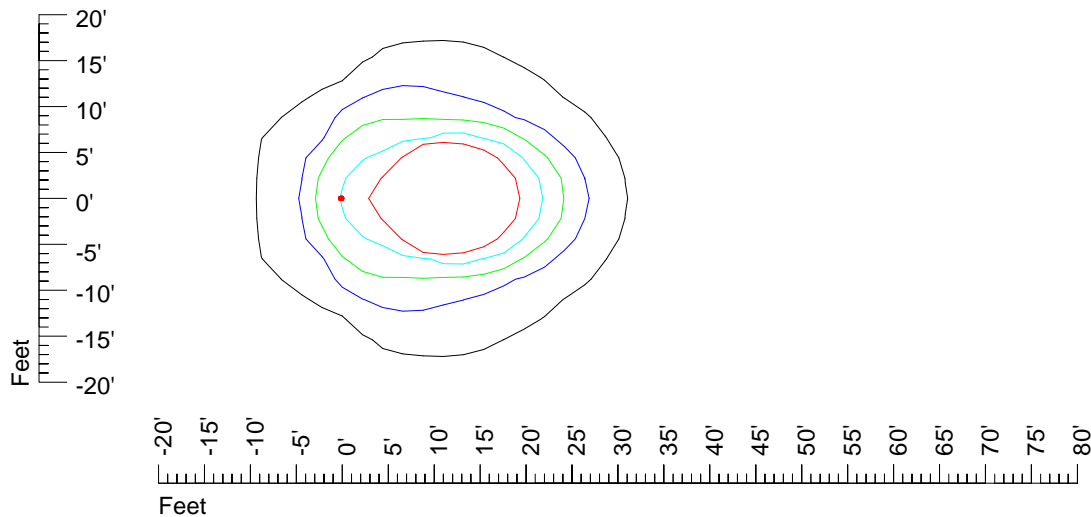

IES Photometric files 50MR16H

Isoline template 7' mounting height

Isoline values — 0.1 fc — 0.25 fc — 0.5 fc — 1.0 fc — 2.0 fc

Mounting height 7' Tilt 0°

Mounting height 7' Tilt 30°

Mounting height 7' Tilt 15°

Mounting height 7' Tilt 45°

IES Photometric files 50MR16H

Isoline template 9' mounting height

Isoline values — 0.1 fc — 0.25 fc — 0.5 fc — 1.0 fc — 2.0 fc

Mounting height 9' Tilt 0°

Mounting height 9' Tilt 30°

Mounting height 9' Tilt 15°

Mounting height 9' Tilt 45°

IES Photometric files 50MR16H

Isoline template 11' mounting height

Isoline values — 0.1 fc — 0.25 fc — 0.5 fc — 1.0 fc — 2.0 fc

Mounting height 11' Tilt 0°

Mounting height 11' Tilt 30°

Mounting height 11' Tilt 15°

Mounting height 11' Tilt 45°

IES Photometric files 50MR16H

Isoline template 15' mounting height

Isoline values — 0.1 fc — 0.25 fc — 0.5 fc — 1.0 fc — 2.0 fc