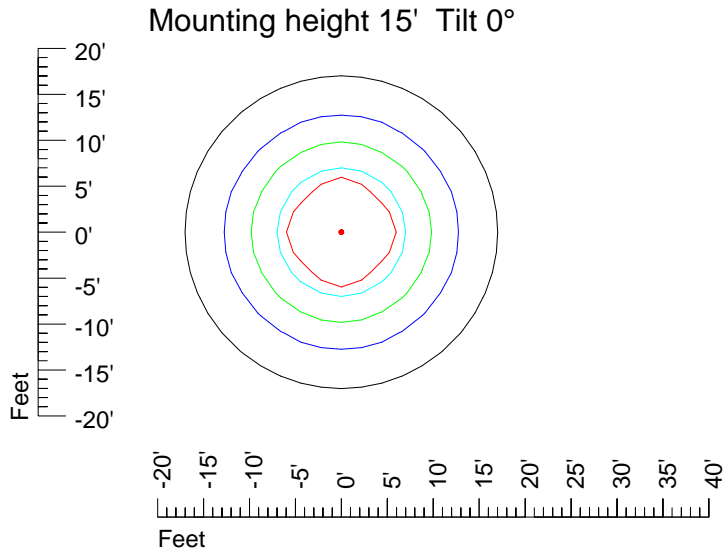

IES Photometric files 50MR16H

Isoline template 7' mounting height

Isoline values — 0.1 fc — 0.25 fc — 0.5 fc — 1.0 fc — 2.0 fc

Mounting height 7' Tilt 0°

Mounting height 7' Tilt 30°

Mounting height 7' Tilt 15°

Mounting height 7' Tilt 45°

IES Photometric files 50MR16H

Isoline template 9' mounting height

Isoline values — 0.1 fc — 0.25 fc — 0.5 fc — 1.0 fc — 2.0 fc

Mounting height 9' Tilt 0°

Mounting height 9' Tilt 30°

Mounting height 9' Tilt 15°

Mounting height 9' Tilt 45°

IES Photometric files 50MR16H

Isoline template 11' mounting height

Isoline values — 0.1 fc — 0.25 fc — 0.5 fc — 1.0 fc — 2.0 fc

Mounting height 11' Tilt 0°

Mounting height 11' Tilt 30°

Mounting height 11' Tilt 15°

Mounting height 11' Tilt 45°

IES Photometric files 50MR16H

Isoline template 15' mounting height

Isoline values — 0.1 fc — 0.25 fc — 0.5 fc — 1.0 fc — 2.0 fc