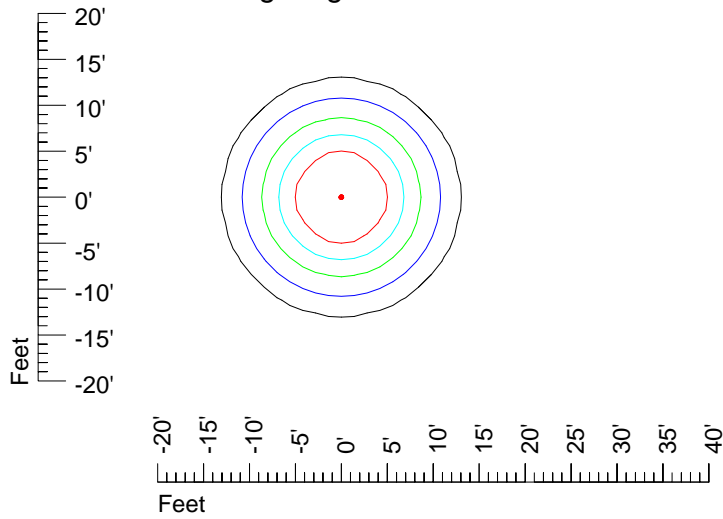

IES Photometric files 50MR16H

Isoline template 7' mounting height

Isoline values — 0.1 fc — 0.25 fc — 0.5 fc — 1.0 fc — 2.0 fc

Mounting height 7' Tilt 0°

Mounting height 7' Tilt 30°

Mounting height 7' Tilt 15°

Mounting height 7' Tilt 45°

IES Photometric files 50MR16H

Isoline template 9' mounting height

Isoline values — 0.1 fc — 0.25 fc — 0.5 fc — 1.0 fc — 2.0 fc

Mounting height 9' Tilt 0°

Mounting height 9' Tilt 30°

Mounting height 9' Tilt 15°

Mounting height 9' Tilt 45°

IES Photometric files 50MR16H

Isoline template 11' mounting height

Isoline values — 0.1 fc — 0.25 fc — 0.5 fc — 1.0 fc — 2.0 fc

Mounting height 11' Tilt 0°

Mounting height 11' Tilt 30°

Mounting height 11' Tilt 15°

Mounting height 11' Tilt 45°

IES Photometric files 50MR16H

Isoline template 15' mounting height

Isoline values — 0.1 fc — 0.25 fc — 0.5 fc — 1.0 fc — 2.0 fc