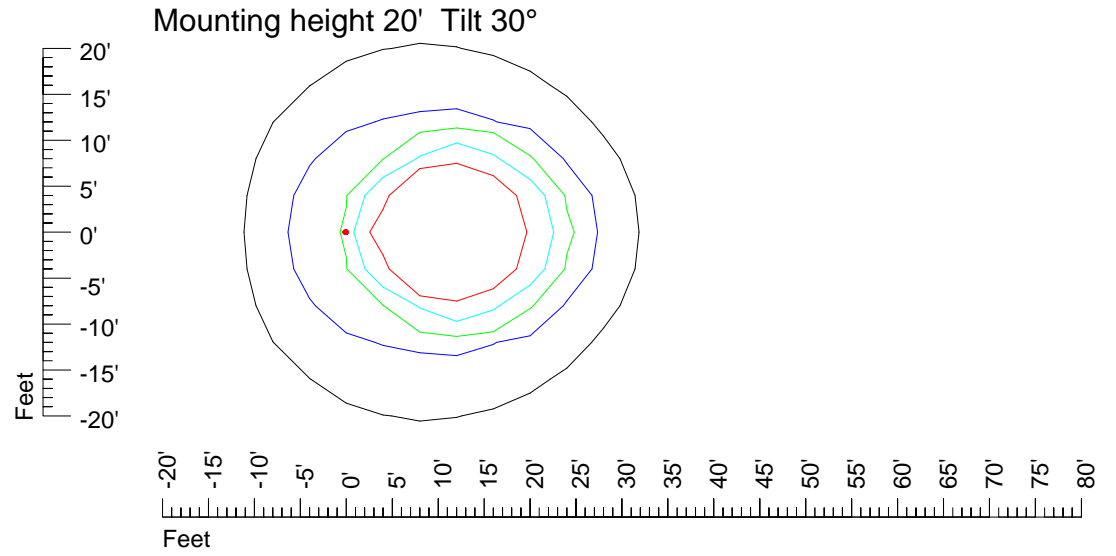

IES Photometric files 50MR16H

Isoline template 20' mounting height

Isoline values — 0.1 fc — 0.25 fc — 0.5 fc — 1.0 fc — 2.0 fc