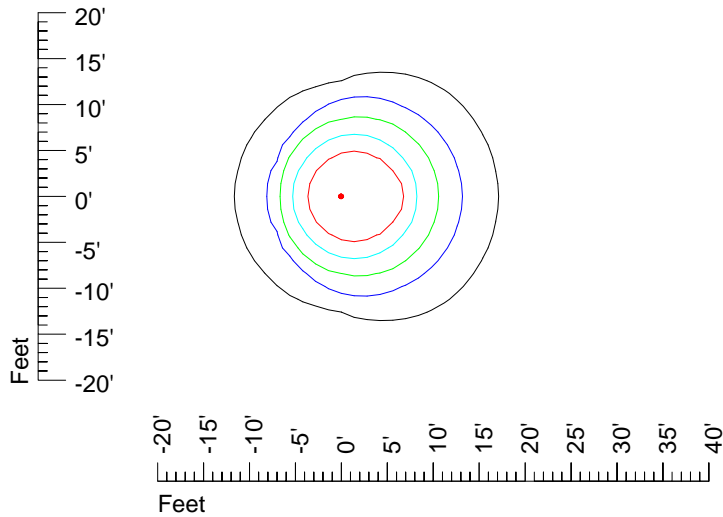

IES Photometric files 50MR16H

Isoline template 7' mounting height

Isoline values — 0.1 fc — 0.25 fc — 0.5 fc — 1.0 fc — 2.0 fc

Mounting height 7' Tilt 0°

Mounting height 7' Tilt 30°

Mounting height 7' Tilt 15°

Mounting height 7' Tilt 45°

IES Photometric files 50MR16H

Isoline template 9' mounting height

Isoline values — 0.1 fc — 0.25 fc — 0.5 fc — 1.0 fc — 2.0 fc

Mounting height 9' Tilt 0°

Mounting height 9' Tilt 30°

Mounting height 9' Tilt 15°

Mounting height 9' Tilt 45°

IES Photometric files 50MR16H

Isoline template 11' mounting height

Isoline values — 0.1 fc — 0.25 fc — 0.5 fc — 1.0 fc — 2.0 fc

Mounting height 11' Tilt 0°

Mounting height 11' Tilt 30°

Mounting height 11' Tilt 15°

Mounting height 11' Tilt 45°

IES Photometric files 50MR16H

Isoline template 15' mounting height

Isoline values — 0.1 fc — 0.25 fc — 0.5 fc — 1.0 fc — 2.0 fc