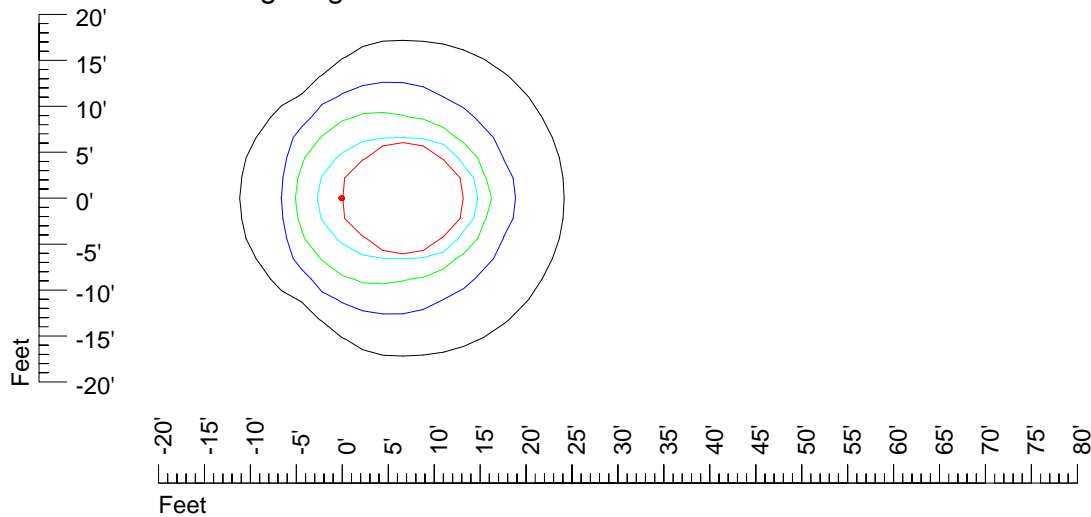

Mounting height 7' Tilt 45°

IES Photometric files 50MR16H

Isoline template 9' mounting height

Isoline values — 0.1 fc — 0.25 fc — 0.5 fc — 1.0 fc — 2.0 fc

Mounting height 9' Tilt 0°

Mounting height 9' Tilt 30°

Mounting height 9' Tilt 15°

Mounting height 9' Tilt 45°

IES Photometric files 50MR16H

Isoline template 11' mounting height

Isoline values — 0.1 fc — 0.25 fc — 0.5 fc — 1.0 fc — 2.0 fc

Mounting height 11' Tilt 0°

Mounting height 11' Tilt 30°

Mounting height 11' Tilt 15°

Mounting height 11' Tilt 45°

IES Photometric files 50MR16H

Isoline template 15' mounting height

Isoline values — 0.1 fc — 0.25 fc — 0.5 fc — 1.0 fc — 2.0 fc