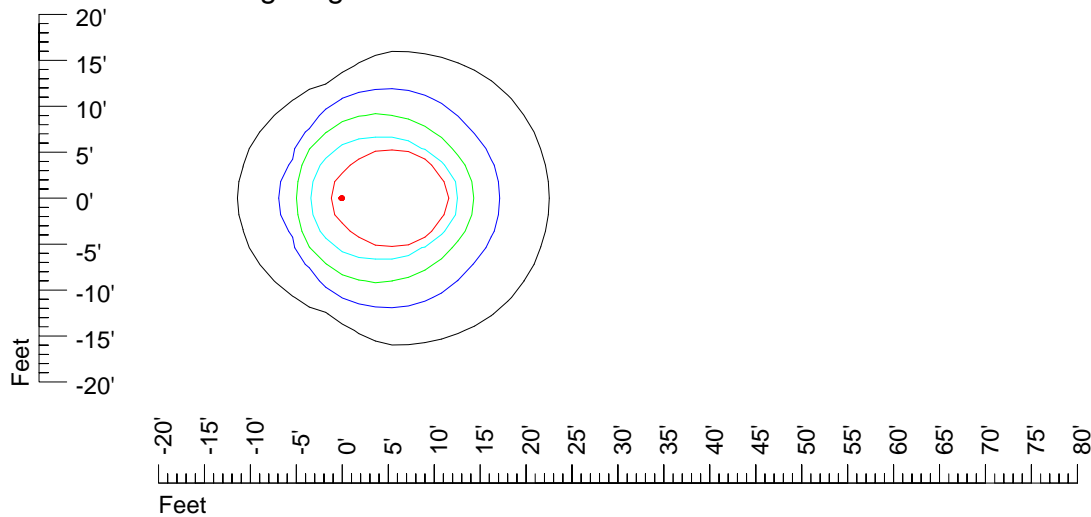

IES Photometric files 50MR16H

Isoline template 7' mounting height

Isoline values — 0.1 fc — 0.25 fc — 0.5 fc — 1.0 fc — 2.0 fc

Mounting height 7' Tilt 0°

Mounting height 7' Tilt 30°

Mounting height 7' Tilt 15°

Mounting height 7' Tilt 45°

IES Photometric files 50MR16H

Isoline template 9' mounting height

Isoline values — 0.1 fc — 0.25 fc — 0.5 fc — 1.0 fc — 2.0 fc

Mounting height 9' Tilt 0°

Mounting height 9' Tilt 30°

Mounting height 9' Tilt 15°

Mounting height 9' Tilt 45°

IES Photometric files 50MR16H

Isoline template 11' mounting height

Isoline values — 0.1 fc — 0.25 fc — 0.5 fc — 1.0 fc — 2.0 fc

Mounting height 11' Tilt 0°