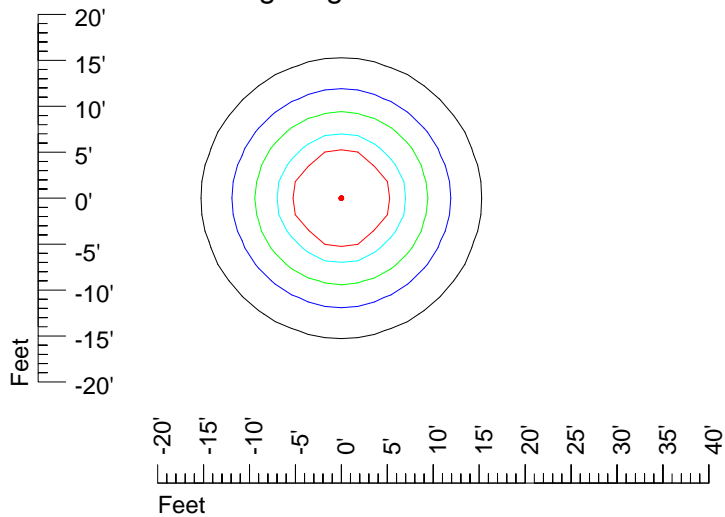

IES Photometric files 50MR16H

Isoline template 7' mounting height

Isoline values — 0.1 fc — 0.25 fc — 0.5 fc — 1.0 fc — 2.0 fc

Mounting height 7' Tilt 0°

Mounting height 7' Tilt 30°

Mounting height 7' Tilt 15°

Mounting height 7' Tilt 45°

IES Photometric files 50MR16H

Isoline template 9' mounting height

Isoline values — 0.1 fc — 0.25 fc — 0.5 fc — 1.0 fc — 2.0 fc

Mounting height 9' Tilt 0°

Mounting height 9' Tilt 30°

Mounting height 9' Tilt 15°

Mounting height 9' Tilt 45°

IES Photometric files 50MR16H

Isoline template 11' mounting height

Isoline values — 0.1 fc — 0.25 fc — 0.5 fc — 1.0 fc — 2.0 fc

Mounting height 11' Tilt 0°

Mounting height 11' Tilt 30°

Mounting height 11' Tilt 15°

Mounting height 11' Tilt 45°

IES Photometric files 50MR16H

Isoline template 15' mounting height

Isoline values — 0.1 fc — 0.25 fc — 0.5 fc — 1.0 fc — 2.0 fc