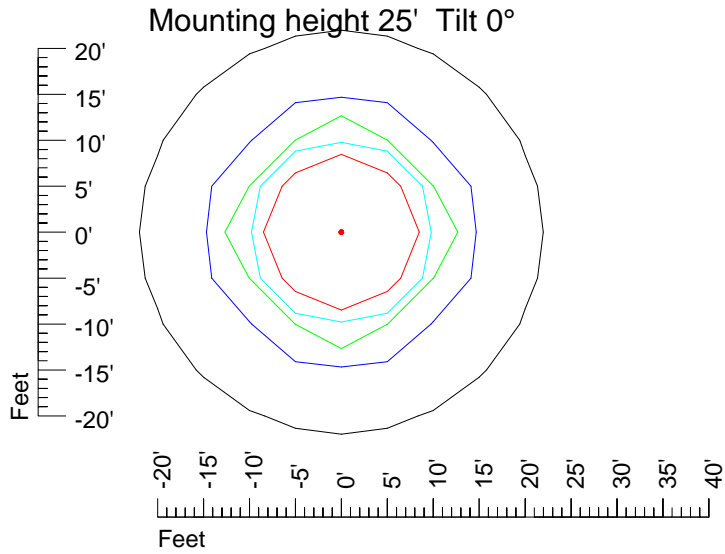

IES Photometric files 50MR16H

Isoline template 25' mounting height

Isoline values — 0.1 fc — 0.25 fc — 0.5 fc — 1.0 fc — 2.0 fc