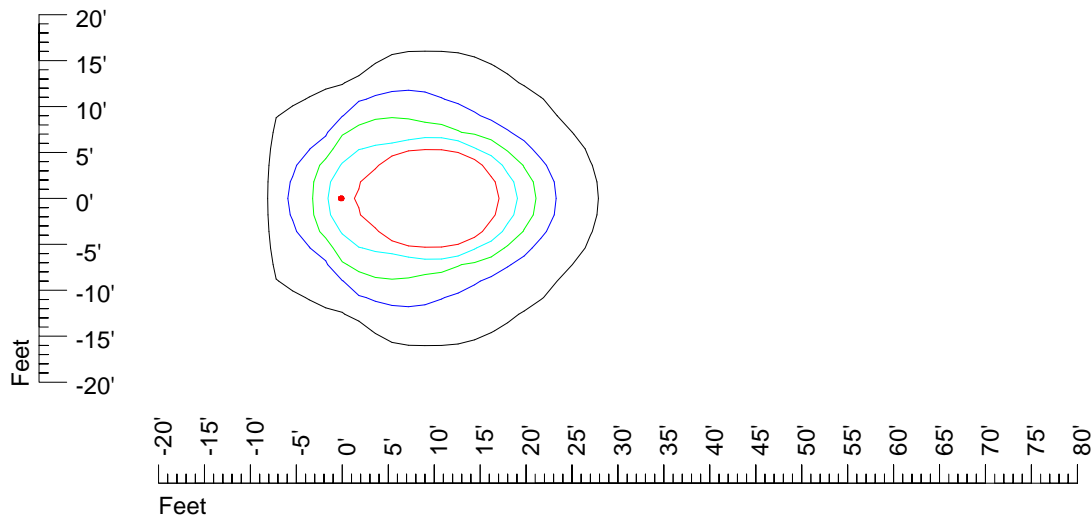

IES Photometric files 50MR16H

Isoline template 7' mounting height

Isoline values — 0.1 fc — 0.25 fc — 0.5 fc — 1.0 fc — 2.0 fc

Mounting height 7' Tilt 0°

Mounting height 7' Tilt 30°

Mounting height 7' Tilt 15°

Mounting height 7' Tilt 45°

IES Photometric files 50MR16H

Isoline template 9' mounting height

Isoline values — 0.1 fc — 0.25 fc — 0.5 fc — 1.0 fc — 2.0 fc

Mounting height 9' Tilt 0°

Mounting height 9' Tilt 30°

Mounting height 9' Tilt 15°

Mounting height 9' Tilt 45°

IES Photometric files 50MR16H

Isoline template 11' mounting height

Isoline values — 0.1 fc — 0.25 fc — 0.5 fc — 1.0 fc — 2.0 fc

Mounting height 11' Tilt 0°

Mounting height 11' Tilt 30°

Mounting height 11' Tilt 15°

Mounting height 11' Tilt 45°

IES Photometric files 50MR16H

Isoline template 15' mounting height

Isoline values — 0.1 fc — 0.25 fc — 0.5 fc — 1.0 fc — 2.0 fc