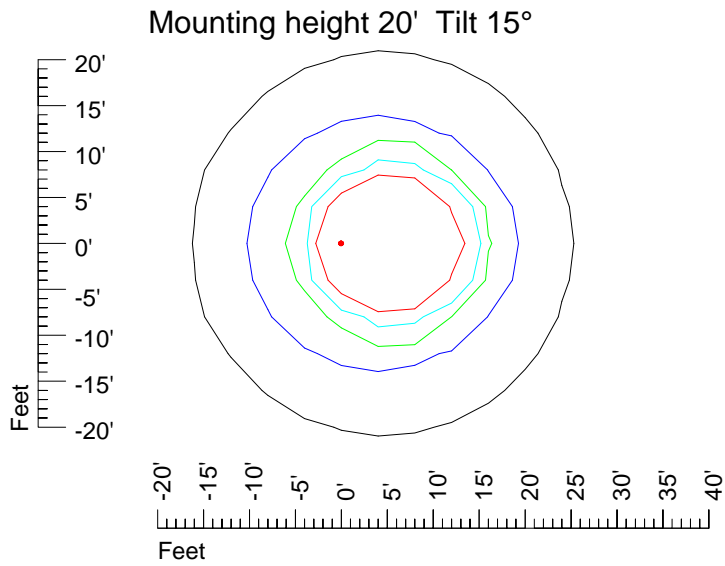

IES Photometric files 50MR16H

Isoline template 20' mounting height

Isoline values — 0.1 fc — 0.25 fc — 0.5 fc — 1.0 fc — 2.0 fc