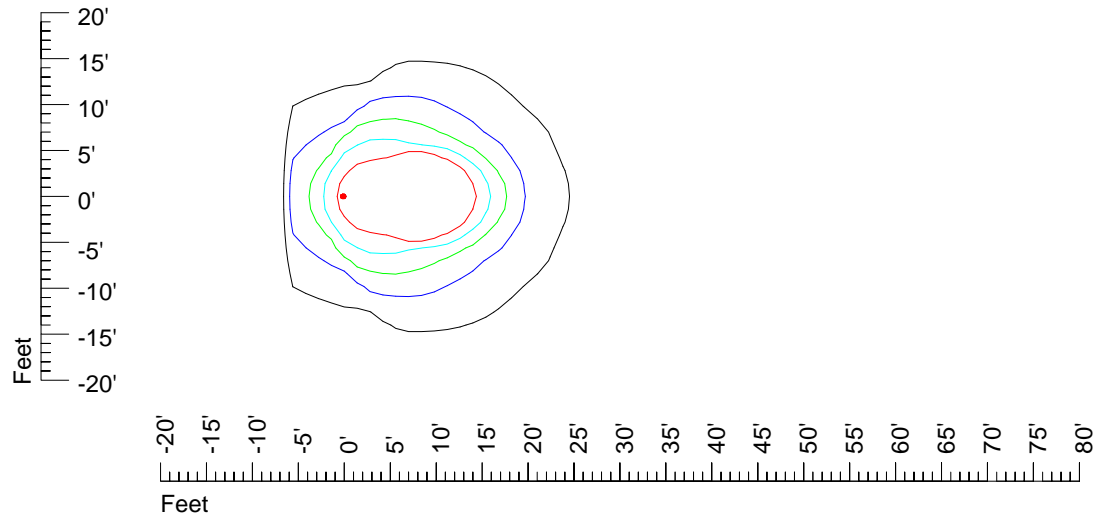

IES Photometric files 50MR16H

Isoline template 7' mounting height

Isoline values — 0.1 fc — 0.25 fc — 0.5 fc — 1.0 fc — 2.0 fc

Mounting height 7' Tilt 0°

Mounting height 7' Tilt 30°

Mounting height 7' Tilt 15°

Mounting height 7' Tilt 45°

IES Photometric files 50MR16H

Isoline template 9' mounting height

Isoline values — 0.1 fc — 0.25 fc — 0.5 fc — 1.0 fc — 2.0 fc

Mounting height 9' Tilt 0°

Mounting height 9' Tilt 30°