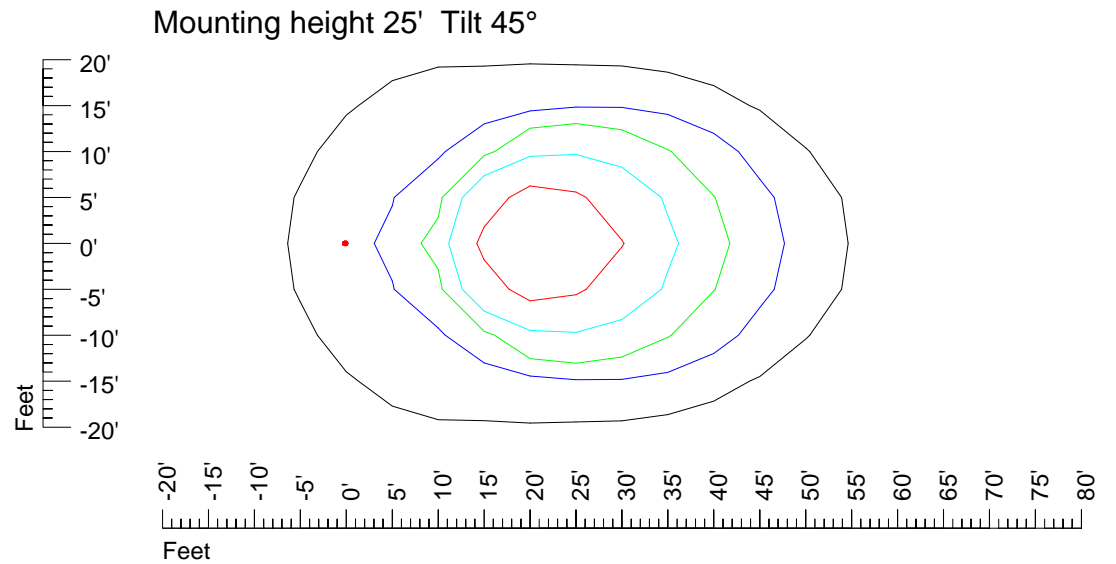

IES Photometric files 50MR16H

Isoline template 7' mounting height

Isoline values — 0.1 fc — 0.25 fc — 0.5 fc — 1.0 fc — 2.0 fc

Mounting height 7' Tilt 0°

Mounting height 7' Tilt 30°

Mounting height 7' Tilt 15°

Mounting height 9' Tilt 15°

Mounting height 9' Tilt 45°

IES Photometric files 50MR16H

Isoline template 11' mounting height

Isoline values — 0.1 fc — 0.25 fc — 0.5 fc — 1.0 fc — 2.0 fc

Mounting height 11' Tilt 0°

Mounting height 11' Tilt 30°

Mounting height 11' Tilt 15°

Mounting height 11' Tilt 45°

IES Photometric files 50MR16H

Isoline template 15' mounting height

Isoline values — 0.1 fc — 0.25 fc — 0.5 fc — 1.0 fc — 2.0 fc

IES Photometric files 50MR16H

Isoline template 20' mounting height

Isoline values — 0.1 fc — 0.25 fc — 0.5 fc — 1.0 fc — 2.0 fc

IES Photometric files 50MR16H

Isoline template 25' mounting height

Isoline values — 0.1 fc — 0.25 fc — 0.5 fc — 1.0 fc — 2.0 fc