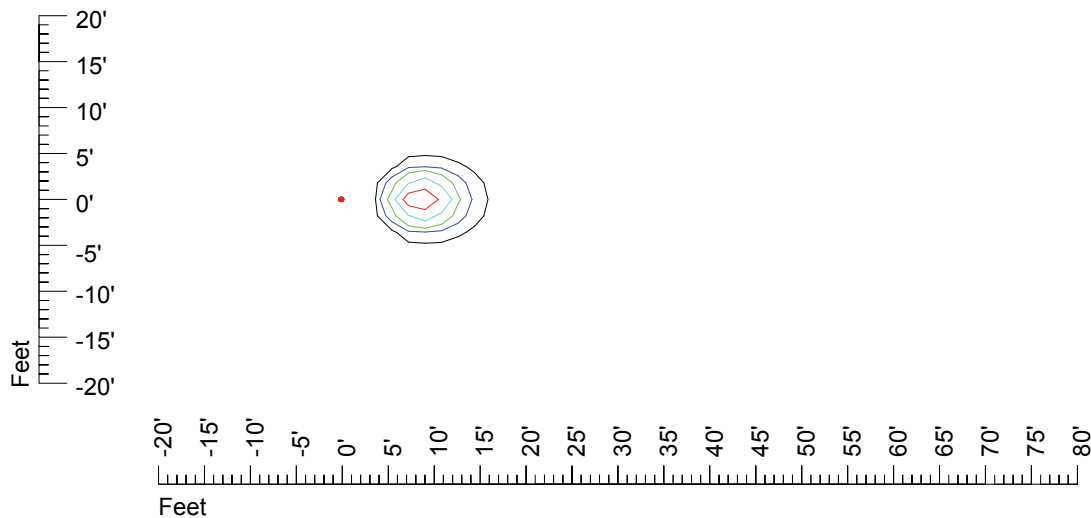

IES Photometric files 9720-10

Isoline template 7' mounting height

Isoline values — 0.1 fc — 0.25 fc — 0.5 fc — 1.0 fc — 2.0 fc

Mounting height 7' Tilt 0°

Mounting height 7' Tilt 30°

Mounting height 7' Tilt 15°

Mounting height 7' Tilt 45°

IES Photometric files 9720-10

Isoline template 9' mounting height

Isoline values — 0.1 fc — 0.25 fc — 0.5 fc — 1.0 fc — 2.0 fc

Mounting height 9' Tilt 0°

Mounting height 9' Tilt 30°

Mounting height 9' Tilt 15°

Mounting height 9' Tilt 45°

IES Photometric files 9720-10

Isoline template 11' mounting height

Isoline values — 0.1 fc — 0.25 fc — 0.5 fc — 1.0 fc — 2.0 fc

Mounting height 11' Tilt 0°