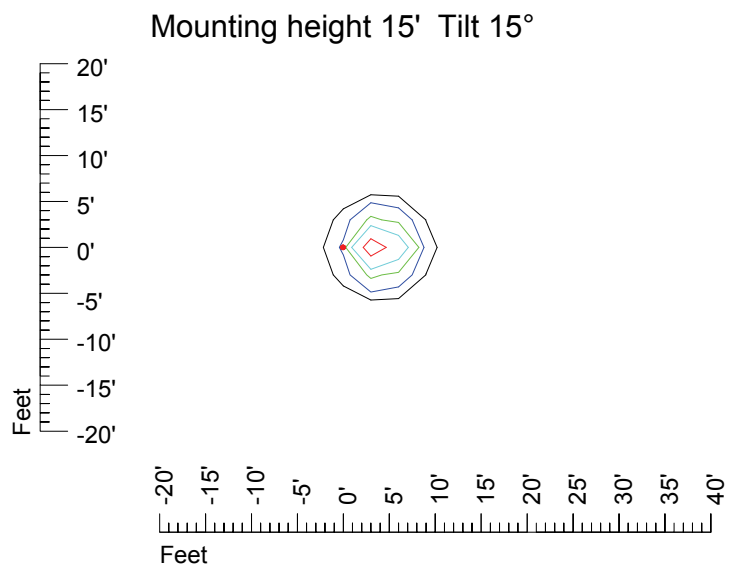

IES Photometric files 9720-10

Isoline template 7' mounting height

Isoline values — 0.1 fc — 0.25 fc — 0.5 fc — 1.0 fc — 2.0 fc

Mounting height 7' Tilt 0°

Mounting height 7' Tilt 30°

Mounting height 7' Tilt 15°

Mounting height 9' Tilt 15°

Mounting height 9' Tilt 45°

IES Photometric files 9720-10

Isoline template 11' mounting height

Isoline values — 0.1 fc — 0.25 fc — 0.5 fc — 1.0 fc — 2.0 fc

Mounting height 11' Tilt 0°

Mounting height 11' Tilt 30°

Mounting height 11' Tilt 15°

Mounting height 11' Tilt 45°

IES Photometric files 9720-10

Isoline template 15' mounting height

Isoline values — 0.1 fc — 0.25 fc — 0.5 fc — 1.0 fc — 2.0 fc

IES Photometric files 9720-10

Isoline template 25' mounting height

Isoline values — 0.1 fc — 0.25 fc — 0.5 fc — 1.0 fc — 2.0 fc

Mounting height 25' Tilt 0°

Mounting height 25' Tilt 30°

Mounting height 25' Tilt 15°