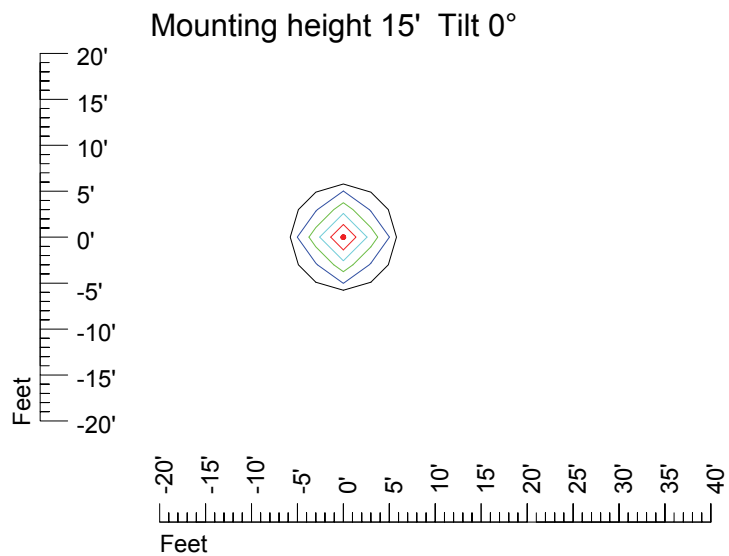

IES Photometric files 9720-10

Isoline template 7' mounting height

Isoline values — 0.1 fc — 0.25 fc — 0.5 fc — 1.0 fc — 2.0 fc

Mounting height 7' Tilt 0°

Mounting height 7' Tilt 30°

Mounting height 7' Tilt 15°

Mounting height 9' Tilt 15°

Mounting height 9' Tilt 45°

IES Photometric files 9720-10

Isoline template 11' mounting height

Isoline values — 0.1 fc — 0.25 fc — 0.5 fc — 1.0 fc — 2.0 fc

Mounting height 11' Tilt 0°

Mounting height 11' Tilt 30°

Mounting height 11' Tilt 15°

Mounting height 11' Tilt 45°

IES Photometric files 9720-10

Isoline template 15' mounting height

Isoline values — 0.1 fc — 0.25 fc — 0.5 fc — 1.0 fc — 2.0 fc

IES Photometric files 9720-10

Isoline template 25' mounting height

Isoline values — 0.1 fc — 0.25 fc — 0.5 fc — 1.0 fc — 2.0 fc

Mounting height 25' Tilt 0°

Mounting height 25' Tilt 30°

Mounting height 25' Tilt 15°