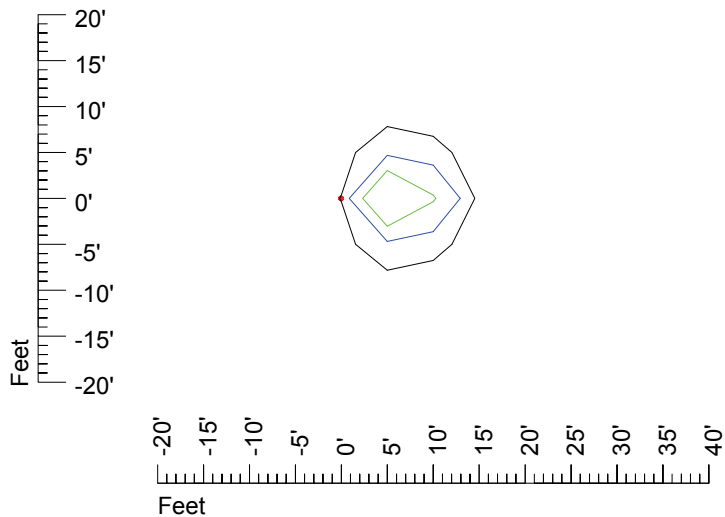

IES Photometric files 9720-10

Isoline template 7' mounting height

Isoline values — 0.1 fc — 0.25 fc — 0.5 fc — 1.0 fc — 2.0 fc

Mounting height 7' Tilt 0°

Mounting height 7' Tilt 30°

Mounting height 7' Tilt 15°

Mounting height 11' Tilt 30°

Mounting height 11' Tilt 15°

Mounting height 11' Tilt 45°

IES Photometric files 9720-10

Isoline template 15' mounting height

Isoline values — 0.1 fc — 0.25 fc — 0.5 fc — 1.0 fc — 2.0 fc

IES Photometric files 9720-10

Isoline template 25' mounting height

Isoline values — 0.1 fc — 0.25 fc — 0.5 fc — 1.0 fc — 2.0 fc

Mounting height 25' Tilt 0°

Mounting height 25' Tilt 30°

Mounting height 25' Tilt 15°

Mounting height 25' Tilt 45°

IES Photometric files 9720-10

Isoline template 20' mounting height

Isoline values — 0.1 fc — 0.25 fc — 0.5 fc — 1.0 fc — 2.0 fc

IES Photometric files 9720-10

Isoline template 30' mounting height