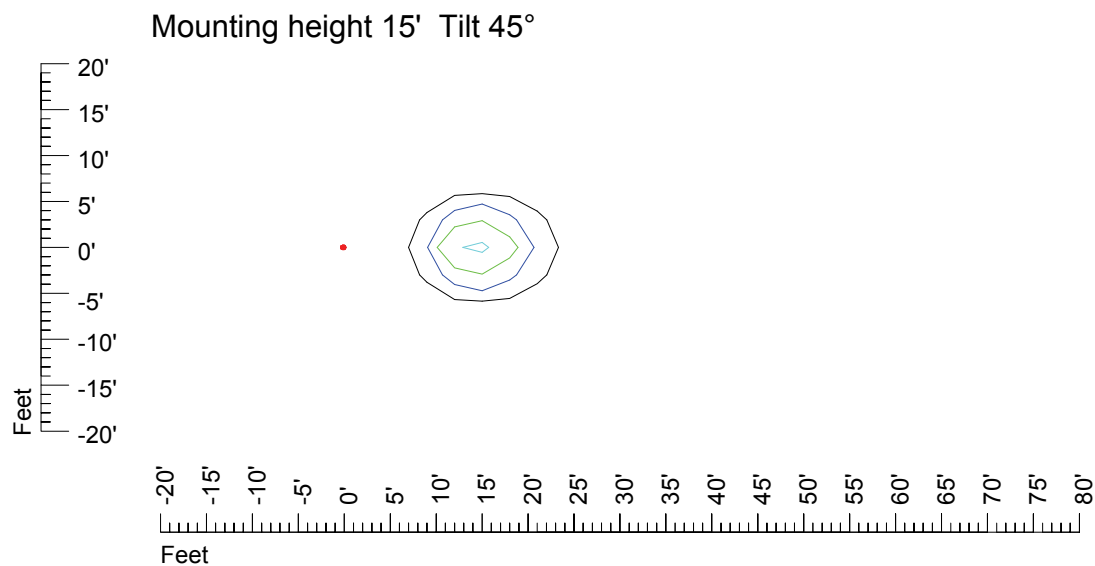

IES Photometric files 9720-10

Isoline template 7' mounting height

Isoline values — 0.1 fc — 0.25 fc — 0.5 fc — 1.0 fc — 2.0 fc

Mounting height 7' Tilt 0°

Mounting height 7' Tilt 30°

Mounting height 7' Tilt 15°

Mounting height 9' Tilt 15°

Mounting height 9' Tilt 45°

IES Photometric files 9720-10

Isoline template 11' mounting height

Isoline values — 0.1 fc — 0.25 fc — 0.5 fc — 1.0 fc — 2.0 fc

Mounting height 11' Tilt 0°

Mounting height 11' Tilt 30°

Mounting height 11' Tilt 15°

Mounting height 11' Tilt 45°

IES Photometric files 9720-10

Isoline template 15' mounting height

Isoline values — 0.1 fc — 0.25 fc — 0.5 fc — 1.0 fc — 2.0 fc

IES Photometric files 9720-10

Isoline template 25' mounting height

Isoline values — 0.1 fc — 0.25 fc — 0.5 fc — 1.0 fc — 2.0 fc

Mounting height 25' Tilt 0°

Mounting height 25' Tilt 30°

Mounting height 25' Tilt 15°