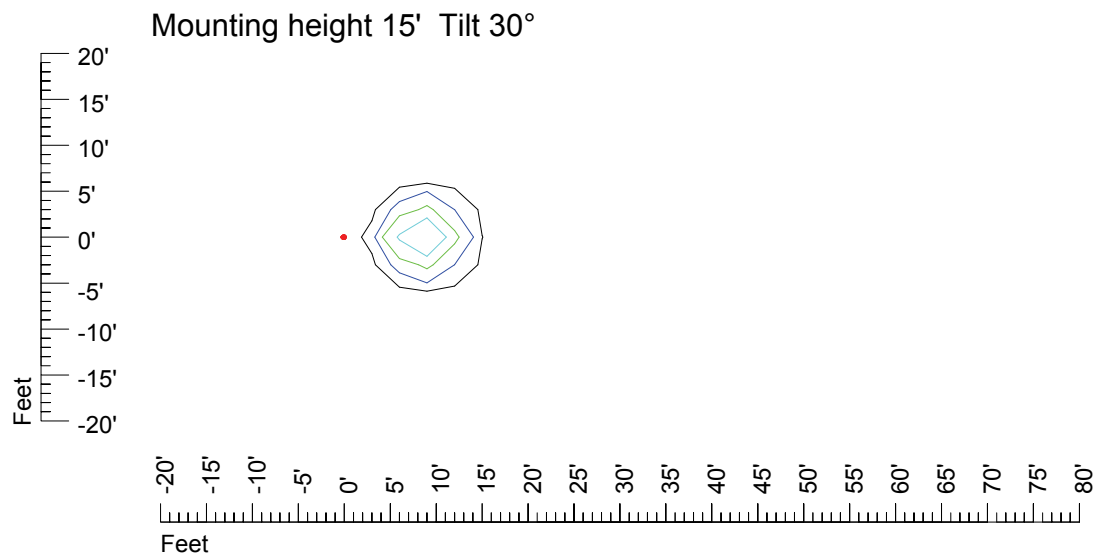

IES Photometric files 9720-10

Isoline template 7' mounting height

Isoline values — 0.1 fc — 0.25 fc — 0.5 fc — 1.0 fc — 2.0 fc

Mounting height 7' Tilt 0°

Mounting height 7' Tilt 30°

Mounting height 7' Tilt 15°

Mounting height 9' Tilt 15°

Mounting height 9' Tilt 45°

IES Photometric files 9720-10

Isoline template 11' mounting height

Isoline values — 0.1 fc — 0.25 fc — 0.5 fc — 1.0 fc — 2.0 fc

Mounting height 11' Tilt 0°

Mounting height 11' Tilt 30°

Mounting height 11' Tilt 15°

Mounting height 11' Tilt 45°

IES Photometric files 9720-10

Isoline template 15' mounting height

Isoline values — 0.1 fc — 0.25 fc — 0.5 fc — 1.0 fc — 2.0 fc

IES Photometric files 9720-10

Isoline template 25' mounting height

Isoline values — 0.1 fc — 0.25 fc — 0.5 fc — 1.0 fc — 2.0 fc

Mounting height 25' Tilt 0°

Mounting height 25' Tilt 30°

Mounting height 25' Tilt 15°