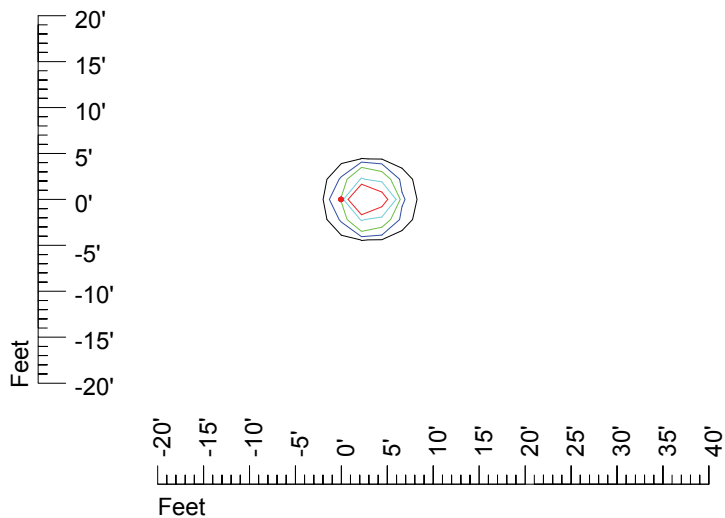

IES Photometric files 9720-10

Isoline template 7' mounting height

Isoline values — 0.1 fc — 0.25 fc — 0.5 fc — 1.0 fc — 2.0 fc

Mounting height 7' Tilt 0°

Mounting height 7' Tilt 30°

Mounting height 7' Tilt 15°

Mounting height 7' Tilt 45°

IES Photometric files 9720-10

Isoline template 9' mounting height

Isoline values — 0.1 fc — 0.25 fc — 0.5 fc — 1.0 fc — 2.0 fc

Mounting height 9' Tilt 0°

Mounting height 9' Tilt 30°

Mounting height 9' Tilt 15°

Mounting height 9' Tilt 45°

IES Photometric files 9720-10

Isoline template 11' mounting height

Isoline values — 0.1 fc — 0.25 fc — 0.5 fc — 1.0 fc — 2.0 fc

Mounting height 11' Tilt 0°

Mounting height 11' Tilt 30°

Mounting height 11' Tilt 15°

Mounting height 11' Tilt 45°

IES Photometric files 9720-10

Isoline template 15' mounting height

Isoline values — 0.1 fc — 0.25 fc — 0.5 fc — 1.0 fc — 2.0 fc