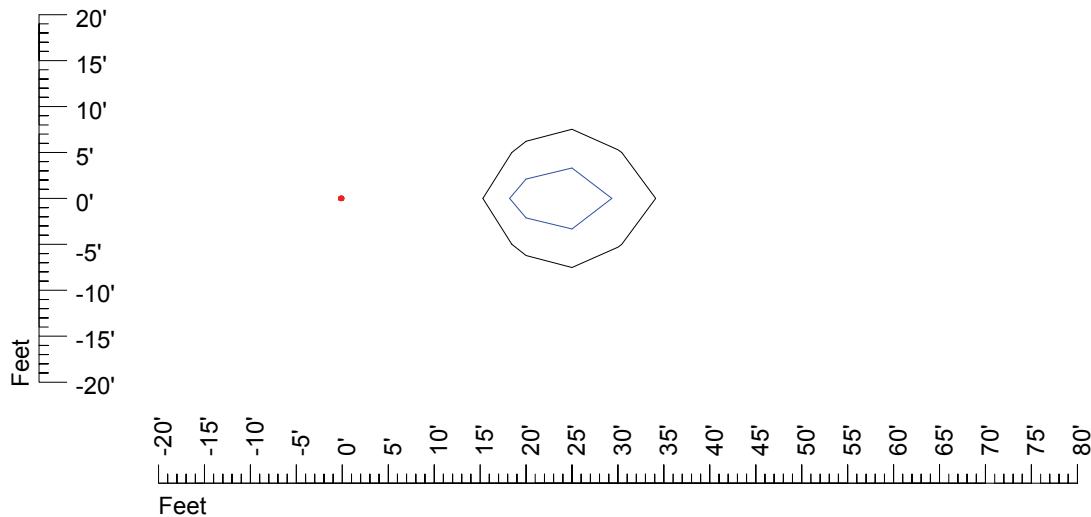

IES Photometric files 9720-10

Isoline template 7' mounting height

Isoline values — 0.1 fc — 0.25 fc — 0.5 fc — 1.0 fc — 2.0 fc

Mounting height 7' Tilt 0°

Mounting height 7' Tilt 30°

Mounting height 7' Tilt 15°

Mounting height 11' Tilt 30°

Mounting height 11' Tilt 15°

Mounting height 11' Tilt 45°

IES Photometric files 9720-10

Isoline template 15' mounting height

Isoline values — 0.1 fc — 0.25 fc — 0.5 fc — 1.0 fc — 2.0 fc

IES Photometric files 9720-10

Isoline template 25' mounting height

Isoline values — 0.1 fc — 0.25 fc — 0.5 fc — 1.0 fc — 2.0 fc

Mounting height 25' Tilt 0°

Mounting height 25' Tilt 30°

Mounting height 25' Tilt 15°

Mounting height 25' Tilt 45°

IES Photometric files 9720-10

Isoline template 20' mounting height

Isoline values — 0.1 fc — 0.25 fc — 0.5 fc — 1.0 fc — 2.0 fc

IES Photometric files 9720-10

Isoline template 30' mounting height