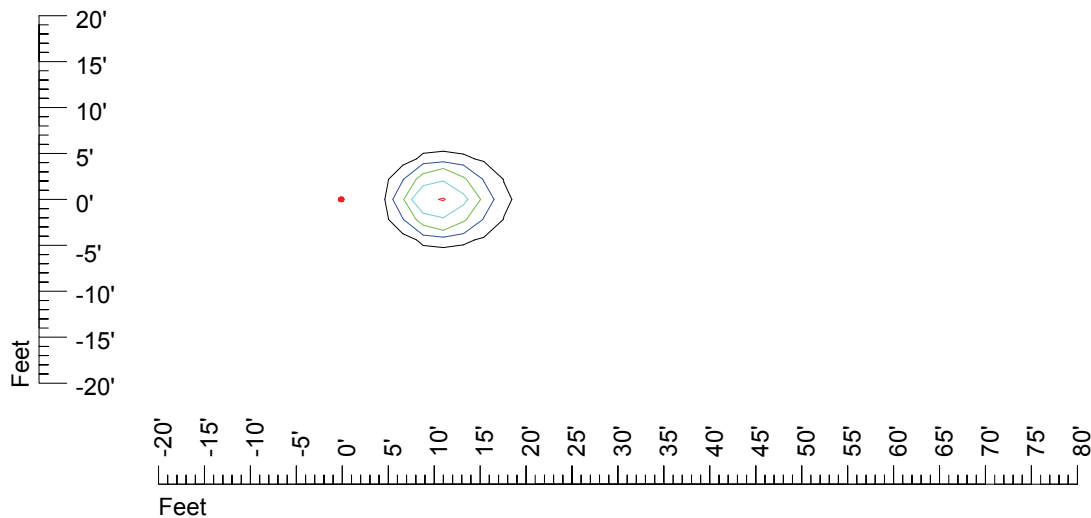

IES Photometric files 9720-10

Isoline template 7' mounting height

Isoline values — 0.1 fc — 0.25 fc — 0.5 fc — 1.0 fc — 2.0 fc

Mounting height 7' Tilt 0°

Mounting height 7' Tilt 30°

Mounting height 7' Tilt 15°

Mounting height 7' Tilt 45°

IES Photometric files 9720-10

Isoline template 9' mounting height

Isoline values — 0.1 fc — 0.25 fc — 0.5 fc — 1.0 fc — 2.0 fc

Mounting height 9' Tilt 0°

Mounting height 9' Tilt 30°

Mounting height 9' Tilt 15°

Mounting height 9' Tilt 45°

IES Photometric files 9720-10

Isoline template 11' mounting height

Isoline values — 0.1 fc — 0.25 fc — 0.5 fc — 1.0 fc — 2.0 fc

Mounting height 11' Tilt 0°

Mounting height 11' Tilt 30°

Mounting height 11' Tilt 15°

Mounting height 11' Tilt 45°

IES Photometric files 9720-10

Isoline template 15' mounting height

Isoline values — 0.1 fc — 0.25 fc — 0.5 fc — 1.0 fc — 2.0 fc