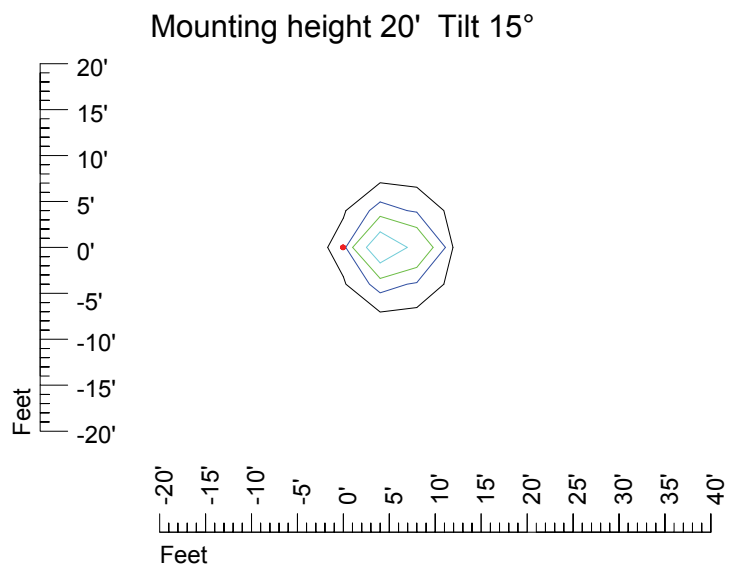

IES Photometric files 9720-10

Isoline template 7' mounting height

Isoline values — 0.1 fc — 0.25 fc — 0.5 fc — 1.0 fc — 2.0 fc

Mounting height 7' Tilt 0°

Mounting height 7' Tilt 30°

Mounting height 7' Tilt 15°

Mounting height 11' Tilt 30°

Mounting height 11' Tilt 15°

Mounting height 11' Tilt 45°

IES Photometric files 9720-10

Isoline template 15' mounting height

Isoline values — 0.1 fc — 0.25 fc — 0.5 fc — 1.0 fc — 2.0 fc

IES Photometric files 9720-10

Isoline template 25' mounting height

Isoline values — 0.1 fc — 0.25 fc — 0.5 fc — 1.0 fc — 2.0 fc

Mounting height 25' Tilt 0°

Mounting height 25' Tilt 30°

Mounting height 25' Tilt 15°

Mounting height 25' Tilt 45°

IES Photometric files 9720-10

Isoline template 20' mounting height

Isoline values — 0.1 fc — 0.25 fc — 0.5 fc — 1.0 fc — 2.0 fc

IES Photometric files 9720-10

Isoline template 30' mounting height