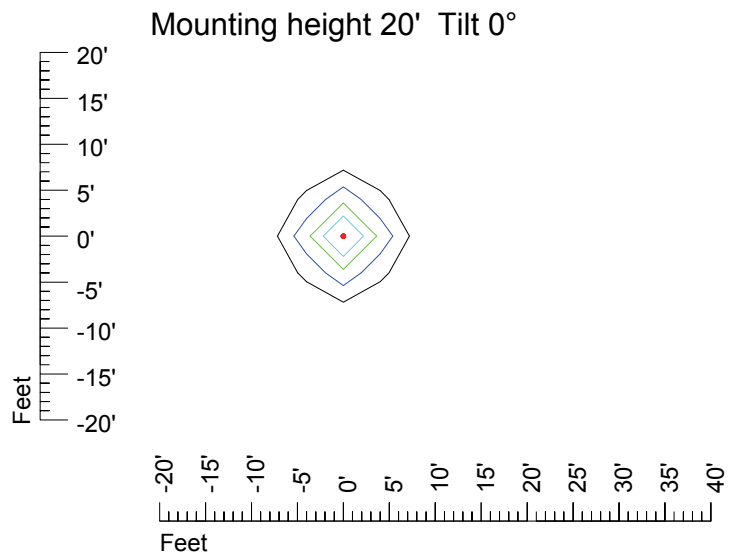

IES Photometric files 9720-10

Isoline template 7' mounting height

Isoline values — 0.1 fc — 0.25 fc — 0.5 fc — 1.0 fc — 2.0 fc

Mounting height 7' Tilt 0°

Mounting height 7' Tilt 30°

Mounting height 7' Tilt 15°

Mounting height 11' Tilt 30°

Mounting height 11' Tilt 15°

Mounting height 11' Tilt 45°

IES Photometric files 9720-10

Isoline template 15' mounting height

Isoline values — 0.1 fc — 0.25 fc — 0.5 fc — 1.0 fc — 2.0 fc

IES Photometric files 9720-10

Isoline template 25' mounting height

Isoline values — 0.1 fc — 0.25 fc — 0.5 fc — 1.0 fc — 2.0 fc

Mounting height 25' Tilt 0°

Mounting height 25' Tilt 30°

Mounting height 25' Tilt 15°

Mounting height 25' Tilt 45°

IES Photometric files 9720-10

Isoline template 20' mounting height

Isoline values — 0.1 fc — 0.25 fc — 0.5 fc — 1.0 fc — 2.0 fc

IES Photometric files 9720-10

Isoline template 30' mounting height