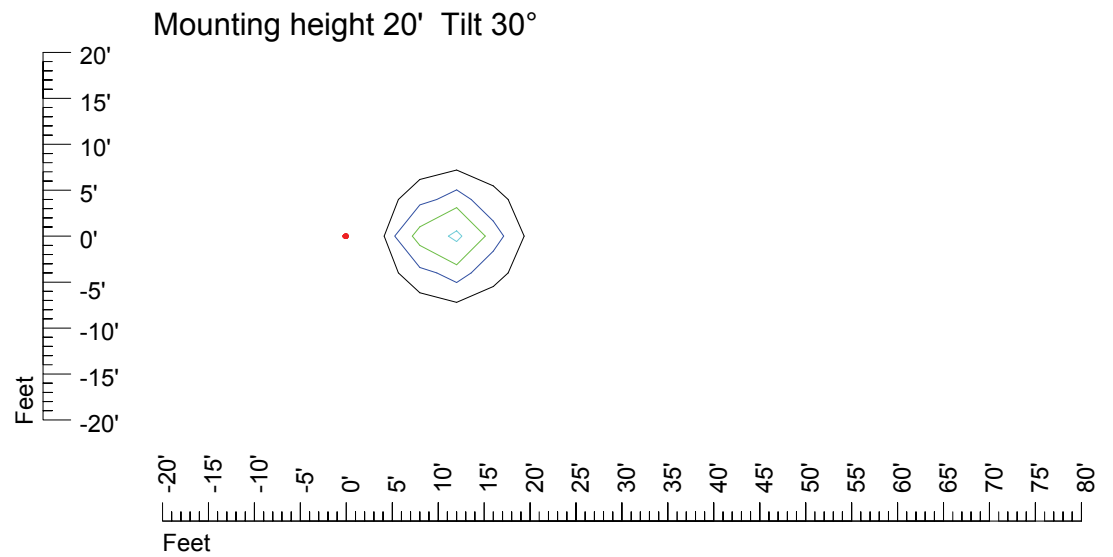

IES Photometric files 9720-10

Isoline template 20' mounting height

Isoline values — 0.1 fc — 0.25 fc — 0.5 fc — 1.0 fc — 2.0 fc