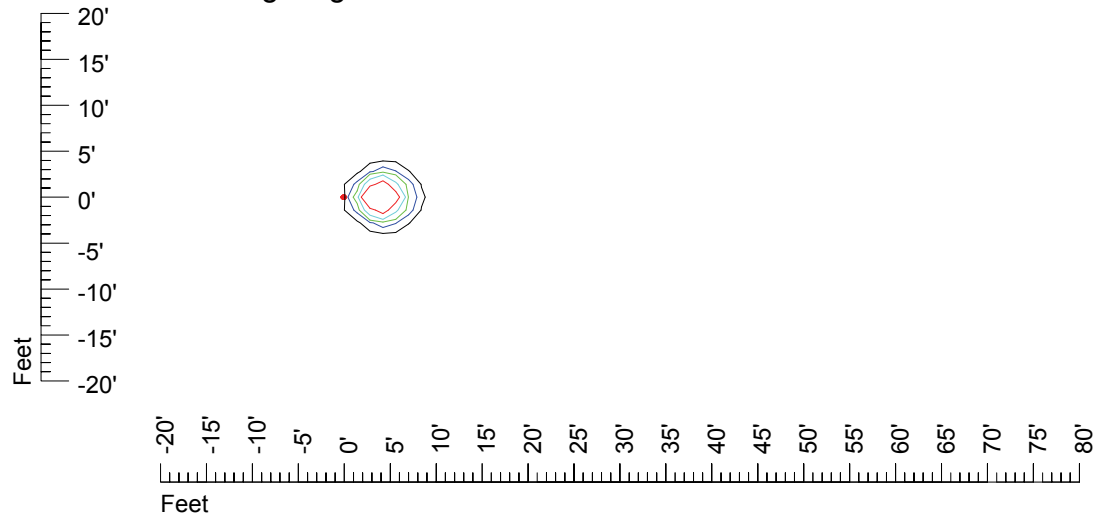

IES Photometric files 9720-10

Isoline template 7' mounting height

Isoline values — 0.1 fc — 0.25 fc — 0.5 fc — 1.0 fc — 2.0 fc

Mounting height 7' Tilt 0°

Mounting height 7' Tilt 30°

Mounting height 7' Tilt 15°

Mounting height 7' Tilt 45°

IES Photometric files 9720-10

Isoline template 9' mounting height

Isoline values — 0.1 fc — 0.25 fc — 0.5 fc — 1.0 fc — 2.0 fc

Mounting height 9' Tilt 0°

Mounting height 9' Tilt 30°

Mounting height 9' Tilt 15°

Mounting height 9' Tilt 45°

IES Photometric files 9720-10

Isoline template 11' mounting height

Isoline values — 0.1 fc — 0.25 fc — 0.5 fc — 1.0 fc — 2.0 fc

Mounting height 11' Tilt 0°

Isoline values — 0.1 fc — 0.25 fc — 0.5 fc — 1.0 fc — 2.0 fc