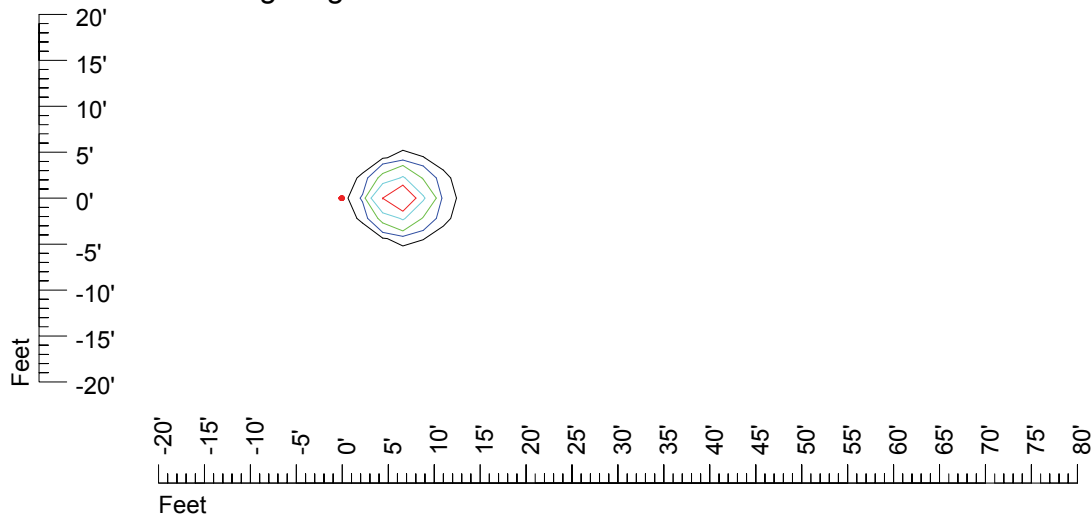

IES Photometric files 9720-10

Isoline template 7' mounting height

Isoline values — 0.1 fc — 0.25 fc — 0.5 fc — 1.0 fc — 2.0 fc

Mounting height 7' Tilt 0°

Mounting height 7' Tilt 30°

Mounting height 7' Tilt 15°

Mounting height 7' Tilt 45°

IES Photometric files 9720-10

Isoline template 9' mounting height

Isoline values — 0.1 fc — 0.25 fc — 0.5 fc — 1.0 fc — 2.0 fc

Mounting height 9' Tilt 0°

Mounting height 9' Tilt 30°

Mounting height 9' Tilt 15°

Mounting height 9' Tilt 45°

IES Photometric files 9720-10

Isoline template 11' mounting height

Isoline values — 0.1 fc — 0.25 fc — 0.5 fc — 1.0 fc — 2.0 fc

Mounting height 11' Tilt 0°

Mounting height 11' Tilt 30°

Mounting height 11' Tilt 15°

Mounting height 11' Tilt 45°

IES Photometric files 9720-10

Isoline template 15' mounting height

Isoline values — 0.1 fc — 0.25 fc — 0.5 fc — 1.0 fc — 2.0 fc