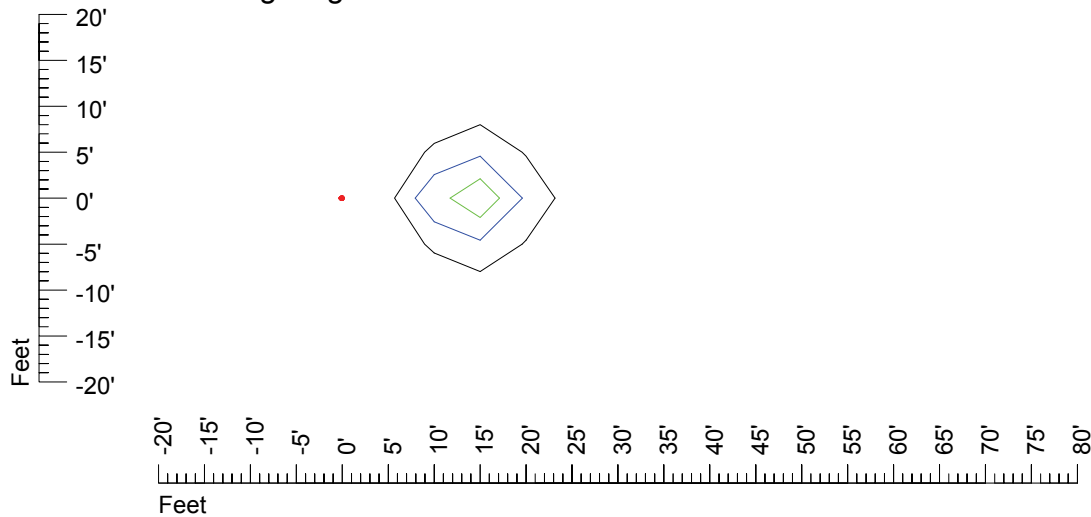

Mounting height 11' Tilt 30°

Mounting height 11' Tilt 15°

Mounting height 11' Tilt 45°

IES Photometric files 9720-10

Isoline template 15' mounting height

Isoline values — 0.1 fc — 0.25 fc — 0.5 fc — 1.0 fc — 2.0 fc

IES Photometric files 9720-10

Isoline template 25' mounting height

Isoline values — 0.1 fc — 0.25 fc — 0.5 fc — 1.0 fc — 2.0 fc

Mounting height 25' Tilt 0°

Mounting height 25' Tilt 30°

Mounting height 25' Tilt 15°