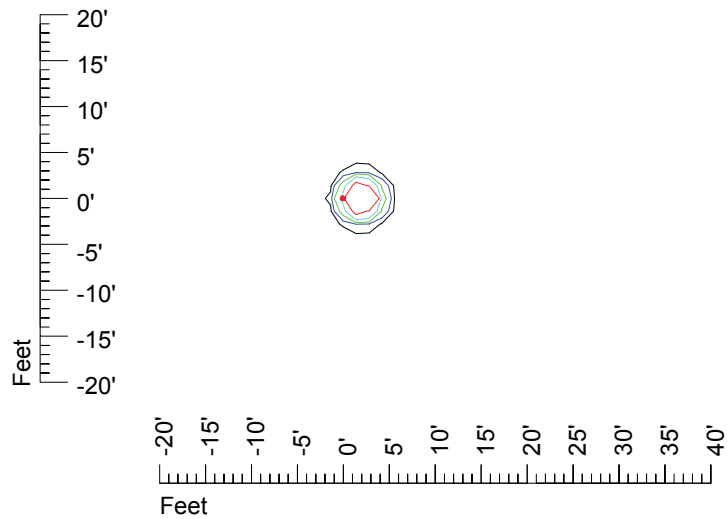

IES Photometric files 9720-10

Isoline template 7' mounting height

Isoline values — 0.1 fc — 0.25 fc — 0.5 fc — 1.0 fc — 2.0 fc

Mounting height 7' Tilt 0°

Mounting height 7' Tilt 30°

Mounting height 7' Tilt 15°

Mounting height 7' Tilt 45°

IES Photometric files 9720-10

Isoline template 9' mounting height

Isoline values — 0.1 fc — 0.25 fc — 0.5 fc — 1.0 fc — 2.0 fc

Mounting height 9' Tilt 0°

Mounting height 9' Tilt 30°

Mounting height 9' Tilt 15°

Mounting height 9' Tilt 45°

IES Photometric files 9720-10

Isoline template 11' mounting height

Isoline values — 0.1 fc — 0.25 fc — 0.5 fc — 1.0 fc — 2.0 fc

Mounting height 11' Tilt 0°

Mounting height 11' Tilt 30°

Mounting height 11' Tilt 15°

Mounting height 11' Tilt 45°

IES Photometric files 9720-10

Isoline template 15' mounting height

Isoline values — 0.1 fc — 0.25 fc — 0.5 fc — 1.0 fc — 2.0 fc