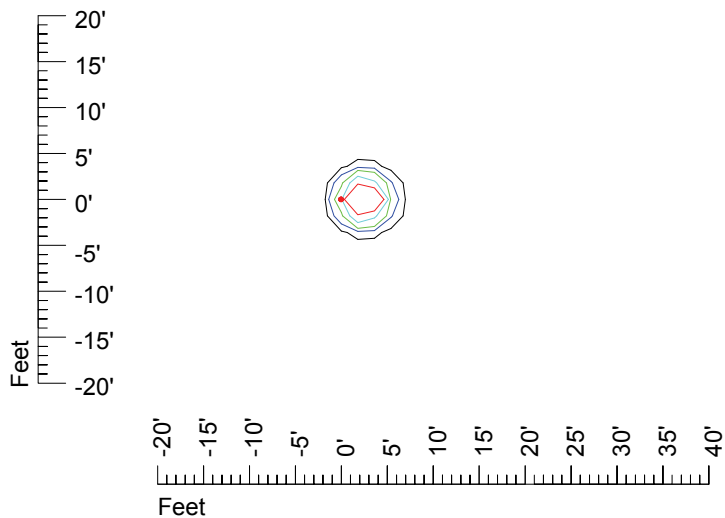

IES Photometric files 9720-10

Isoline template 7' mounting height

Isoline values — 0.1 fc — 0.25 fc — 0.5 fc — 1.0 fc — 2.0 fc

Mounting height 7' Tilt 0°

Mounting height 7' Tilt 30°

Mounting height 7' Tilt 15°

Mounting height 7' Tilt 45°

IES Photometric files 9720-10

Isoline template 9' mounting height

Isoline values — 0.1 fc — 0.25 fc — 0.5 fc — 1.0 fc — 2.0 fc

Mounting height 9' Tilt 0°

Mounting height 9' Tilt 30°

Mounting height 9' Tilt 15°

Mounting height 9' Tilt 45°

IES Photometric files 9720-10

Isoline template 11' mounting height

Isoline values — 0.1 fc — 0.25 fc — 0.5 fc — 1.0 fc — 2.0 fc

Mounting height 11' Tilt 0°

Mounting height 11' Tilt 30°

Mounting height 11' Tilt 15°

Mounting height 11' Tilt 45°

IES Photometric files 9720-10

Isoline template 15' mounting height

Isoline values — 0.1 fc — 0.25 fc — 0.5 fc — 1.0 fc — 2.0 fc