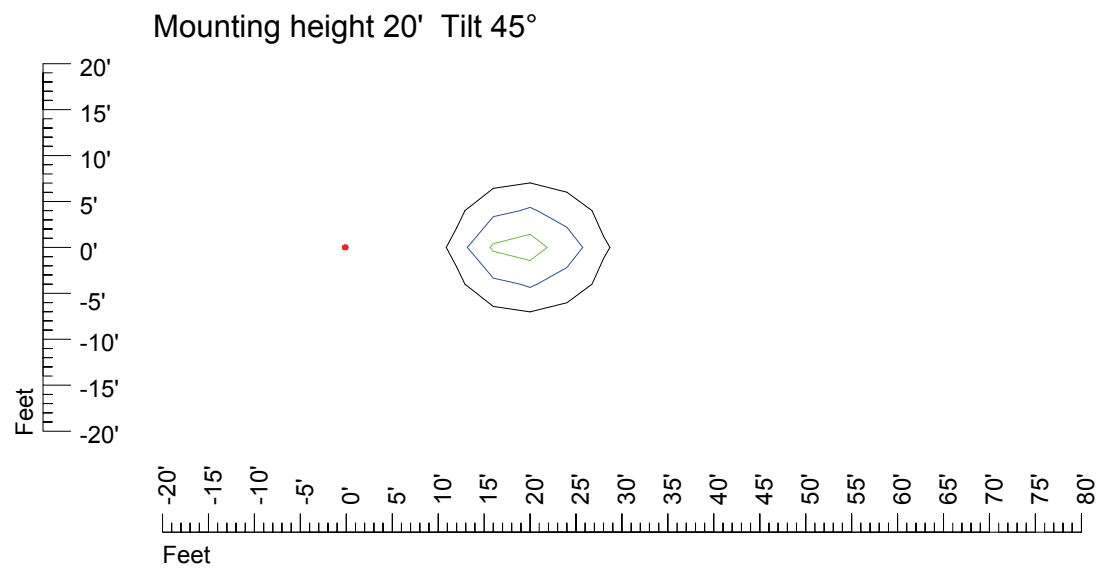

IES Photometric files 9720-10

Isoline template 7' mounting height

Isoline values — 0.1 fc — 0.25 fc — 0.5 fc — 1.0 fc — 2.0 fc

Mounting height 7' Tilt 0°

Mounting height 7' Tilt 30°

Mounting height 7' Tilt 15°

Mounting height 11' Tilt 30°

Mounting height 11' Tilt 15°

Mounting height 11' Tilt 45°

IES Photometric files 9720-10

Isoline template 15' mounting height

Isoline values — 0.1 fc — 0.25 fc — 0.5 fc — 1.0 fc — 2.0 fc

IES Photometric files 9720-10

Isoline template 25' mounting height

Isoline values — 0.1 fc — 0.25 fc — 0.5 fc — 1.0 fc — 2.0 fc

Mounting height 25' Tilt 0°

Mounting height 25' Tilt 30°

Mounting height 25' Tilt 15°

Mounting height 25' Tilt 45°

IES Photometric files 9720-10

Isoline template 20' mounting height

Isoline values — 0.1 fc — 0.25 fc — 0.5 fc — 1.0 fc — 2.0 fc

IES Photometric files 9720-10

Isoline template 30' mounting height