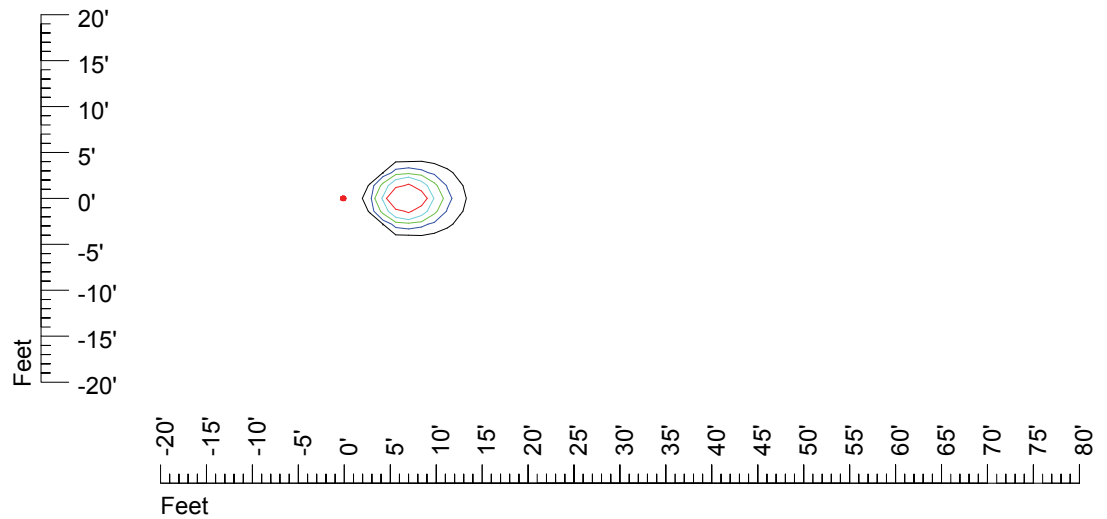

IES Photometric files 9720-10

Isoline template 7' mounting height

Isoline values — 0.1 fc — 0.25 fc — 0.5 fc — 1.0 fc — 2.0 fc

Mounting height 7' Tilt 0°

Mounting height 7' Tilt 30°

Mounting height 7' Tilt 15°

Mounting height 7' Tilt 45°

IES Photometric files 9720-10

Isoline template 9' mounting height

Isoline values — 0.1 fc — 0.25 fc — 0.5 fc — 1.0 fc — 2.0 fc

Mounting height 9' Tilt 0°

Mounting height 9' Tilt 30°

Mounting height 9' Tilt 15°

Mounting height 9' Tilt 45°

IES Photometric files 9720-10

Isoline template 11' mounting height

Isoline values — 0.1 fc — 0.25 fc — 0.5 fc — 1.0 fc — 2.0 fc

Mounting height 11' Tilt 0°

Isoline values — 0.1 fc — 0.25 fc — 0.5 fc — 1.0 fc — 2.0 fc