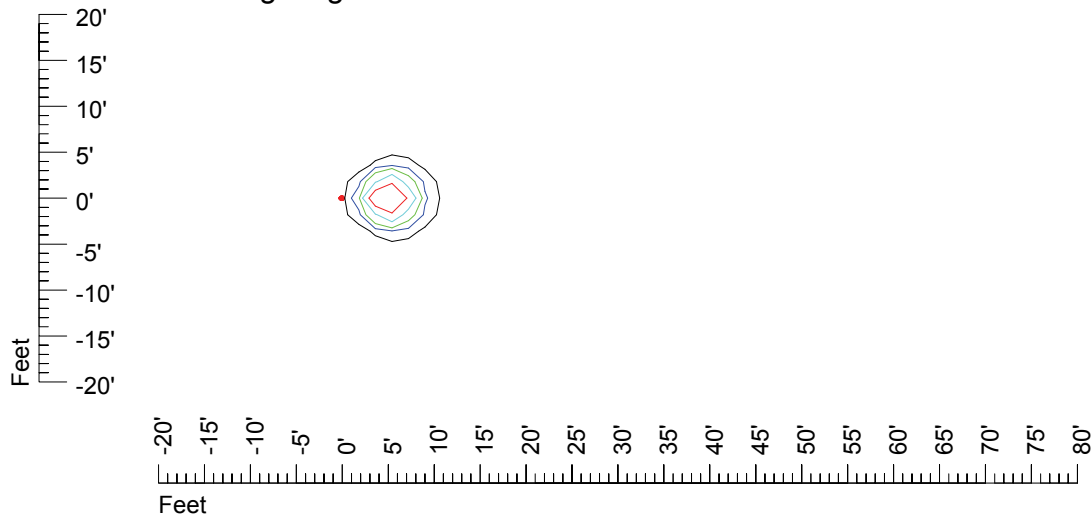

IES Photometric files 9720-10

Isoline template 7' mounting height

Isoline values — 0.1 fc — 0.25 fc — 0.5 fc — 1.0 fc — 2.0 fc

Mounting height 7' Tilt 0°

Mounting height 7' Tilt 30°

Mounting height 7' Tilt 15°

Mounting height 7' Tilt 45°

IES Photometric files 9720-10

Isoline template 9' mounting height

Isoline values — 0.1 fc — 0.25 fc — 0.5 fc — 1.0 fc — 2.0 fc

Mounting height 9' Tilt 0°

Mounting height 9' Tilt 30°

Mounting height 9' Tilt 15°

Mounting height 9' Tilt 45°

IES Photometric files 9720-10

Isoline template 11' mounting height

Isoline values — 0.1 fc — 0.25 fc — 0.5 fc — 1.0 fc — 2.0 fc

Mounting height 11' Tilt 0°