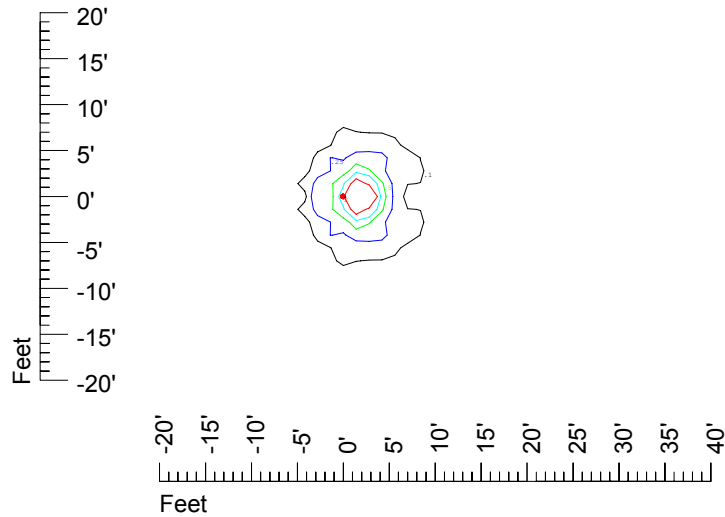

IES Photometric files C9209

Isoline template at 7' mounting height

Isoline values — 0.1 fc — 0.25 fc — 0.5 fc — 1.0 fc — 2.0 fc

Mounting height 7' Tilt 0°

Mounting height 7' Tilt 30°

Mounting height 7' Tilt 15°

Mounting height 7' Tilt 45°

IES Photometric files C9209

Isoline template at 9' mounting height

Isoline values — 0.1 fc — 0.25 fc — 0.5 fc — 1.0 fc — 2.0 fc

Mounting height 9' Tilt 0°

Mounting height 9' Tilt 30°

Mounting height 9' Tilt 15°

Mounting height 9' Tilt 45°

IES Photometric files C9209

Isoline template at 11' mounting height

Isoline values — 0.1 fc — 0.25 fc — 0.5 fc — 1.0 fc — 2.0 fc

Mounting height 11' Tilt 0°

Mounting height 20' Tilt 0°

Mounting height 20' Tilt 30°

Mounting height 20' Tilt 15°

Mounting height 20' Tilt 45°

IES File C9209

Lighting level in fc / Distance in feet

Vertical plan 0° to 180°
Horizontal plan 0°