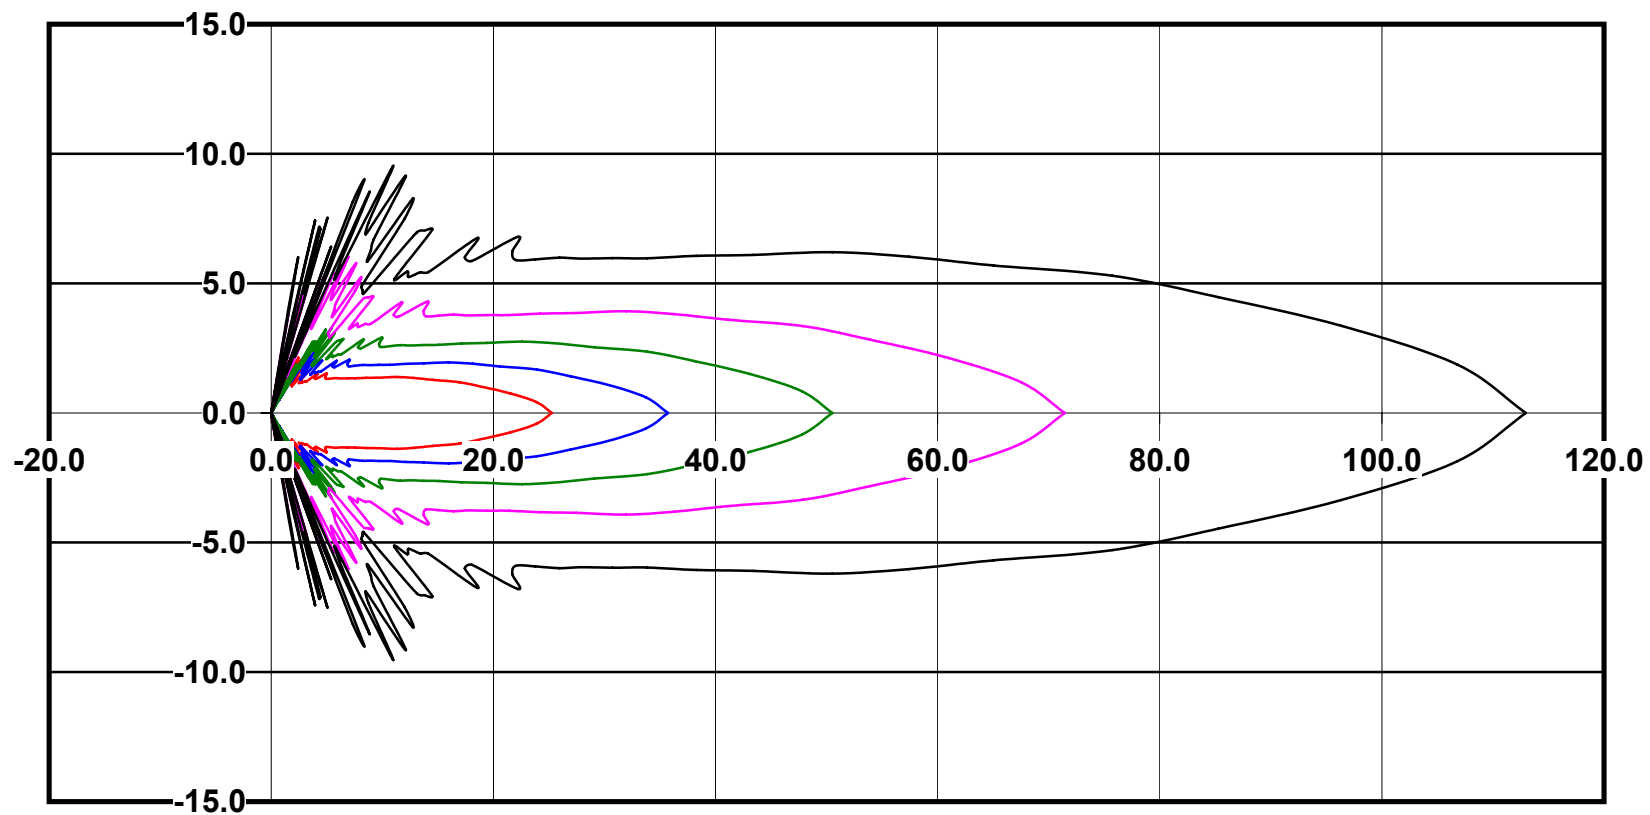

Mounting height 15' Tilt 0°

Mounting height 15' Tilt 30°

Mounting height 15' Tilt 15°

Mounting height 15' Tilt 45°

IES Photometric files C9209

Isoline template at 20' mounting height

Isoline values — 0.1 fc — 0.25 fc — 0.5 fc — 1.0 fc — 2.0 fc

Mounting height 20' Tilt 0°

Mounting height 20' Tilt 30°

Mounting height 20' Tilt 15°

Mounting height 20' Tilt 45°

IES File C9209

Lighting level in fc / Distance in feet

Vertical plan 0° to 180°
Horizontal plan 0°

— 2 fc — 1 fc — 0.5 fc — 0.25 fc — 0.1 fc