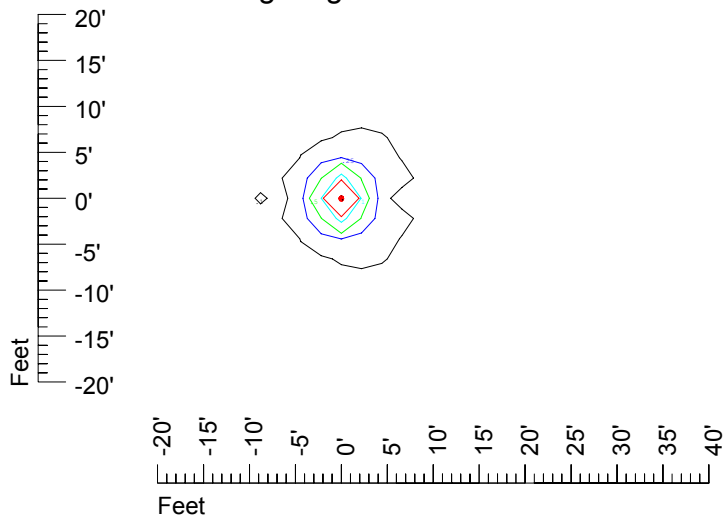

IES Photometric files C9209

Isoline template at 7' mounting height

Isoline values — 0.1 fc — 0.25 fc — 0.5 fc — 1.0 fc — 2.0 fc

Mounting height 7' Tilt 0°

Mounting height 7' Tilt 30°

Mounting height 7' Tilt 15°

Mounting height 7' Tilt 45°

IES Photometric files C9209

Isoline template at 9' mounting height

Isoline values — 0.1 fc — 0.25 fc — 0.5 fc — 1.0 fc — 2.0 fc

Mounting height 9' Tilt 0°

Mounting height 9' Tilt 30°

Mounting height 9' Tilt 15°

Mounting height 9' Tilt 45°

IES Photometric files C9209

Isoline template at 11' mounting height

Isoline values — 0.1 fc — 0.25 fc — 0.5 fc — 1.0 fc — 2.0 fc

Mounting height 11' Tilt 0°

Mounting height 11' Tilt 30°

Mounting height 11' Tilt 15°

Mounting height 11' Tilt 45°

IES Photometric files C9209

Isoline template at 15' mounting height

Isoline values — 0.1 fc — 0.25 fc — 0.5 fc — 1.0 fc — 2.0 fc