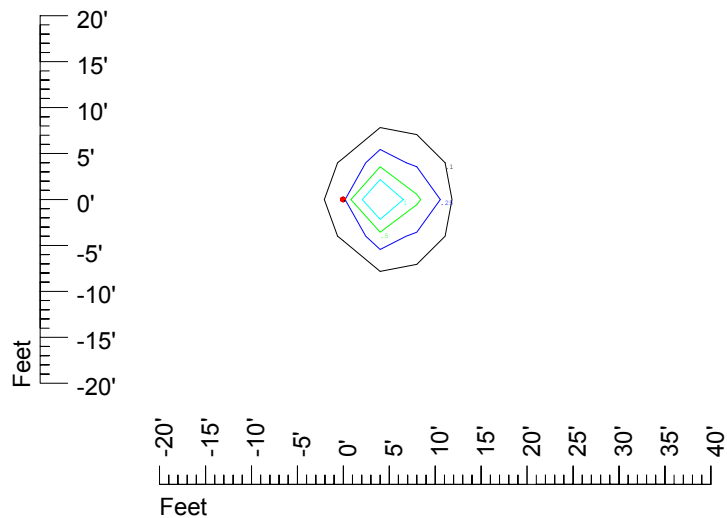

IES Photometric files C9209

Isoline template at 7' mounting height

Isoline values — 0.1 fc — 0.25 fc — 0.5 fc — 1.0 fc — 2.0 fc

Mounting height 7' Tilt 0°

Mounting height 7' Tilt 30°

Mounting height 7' Tilt 15°

Mounting height 11' Tilt 30°

Mounting height 11' Tilt 15°

Mounting height 11' Tilt 45°

IES Photometric files C9209

Isoline template at 15' mounting height

Isoline values — 0.1 fc — 0.25 fc — 0.5 fc — 1.0 fc — 2.0 fc

Mounting height 15' Tilt 0°

Mounting height 15' Tilt 30°

Mounting height 15' Tilt 15°

Mounting height 15' Tilt 45°

IES Photometric files C9209

Isoline template at 20' mounting height

Isoline values — 0.1 fc — 0.25 fc — 0.5 fc — 1.0 fc — 2.0 fc

Mounting height 20' Tilt 0°

Mounting height 20' Tilt 30°

Mounting height 20' Tilt 15°

Mounting height 20' Tilt 45°

IES File C9209

Lighting level in fc / Distance in feet

Vertical plan 0° to 180°
Horizontal plan 0°