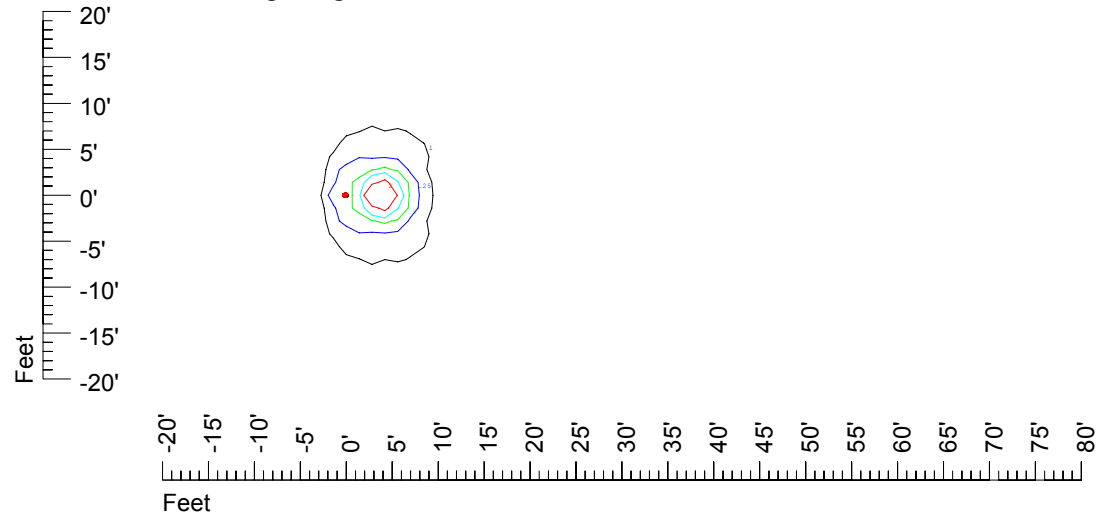

IES Photometric files C9209

Isoline template at 7' mounting height

Isoline values — 0.1 fc — 0.25 fc — 0.5 fc — 1.0 fc — 2.0 fc

Mounting height 7' Tilt 0°

Mounting height 7' Tilt 30°

Mounting height 7' Tilt 15°

Mounting height 7' Tilt 45°

IES Photometric files C9209

Isoline template at 9' mounting height

Isoline values — 0.1 fc — 0.25 fc — 0.5 fc — 1.0 fc — 2.0 fc

Mounting height 9' Tilt 0°

Mounting height 9' Tilt 30°