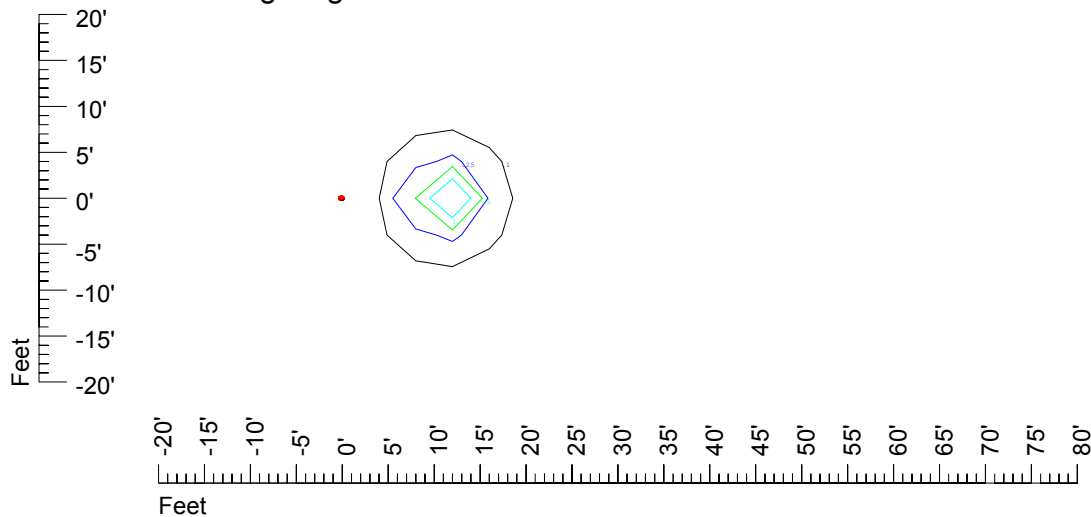

Mounting height 11' Tilt 30°

Mounting height 11' Tilt 15°

Mounting height 11' Tilt 45°

IES Photometric files C9209

Isoline template at 15' mounting height

Isoline values — 0.1 fc — 0.25 fc — 0.5 fc — 1.0 fc — 2.0 fc

Mounting height 15' Tilt 0°

Mounting height 15' Tilt 30°

Mounting height 15' Tilt 15°

Mounting height 15' Tilt 45°

IES Photometric files C9209

Isoline template at 20' mounting height

Isoline values — 0.1 fc — 0.25 fc — 0.5 fc — 1.0 fc — 2.0 fc

Mounting height 20' Tilt 0°

Mounting height 20' Tilt 30°

Mounting height 20' Tilt 15°

Mounting height 20' Tilt 45°

IES File C9209

Lighting level in fc / Distance in feet

Vertical plan 0° to 180°
Horizontal plan 0°