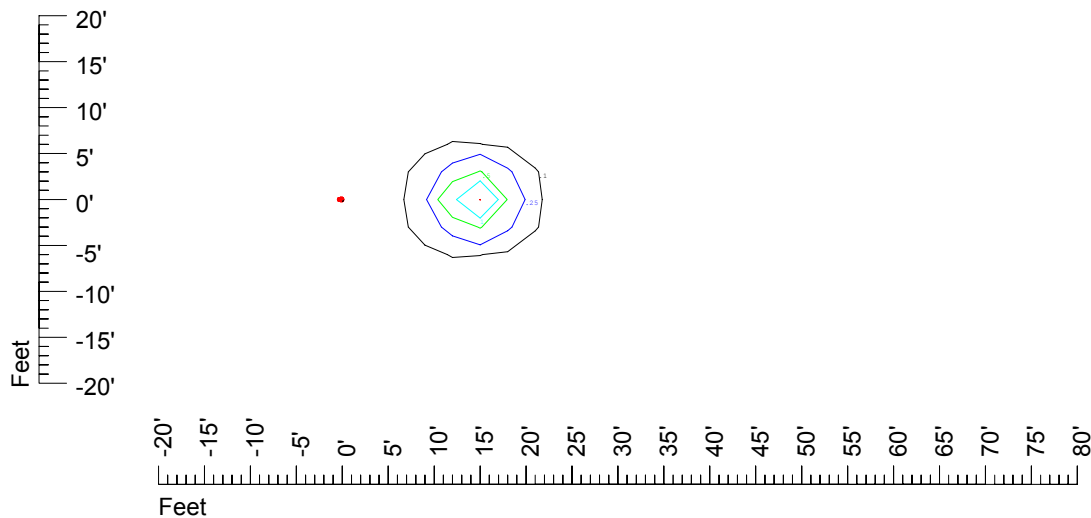

Mounting height 11' Tilt 30°

Mounting height 11' Tilt 15°

Mounting height 11' Tilt 45°

IES Photometric files C9209

Isoline template at 15' mounting height

Isoline values — 0.1 fc — 0.25 fc — 0.5 fc — 1.0 fc — 2.0 fc

Mounting height 15' Tilt 0°

Mounting height 15' Tilt 30°

Mounting height 15' Tilt 15°

Mounting height 15' Tilt 45°

IES Photometric files C9209

Isoline template at 20' mounting height

Isoline values — 0.1 fc — 0.25 fc — 0.5 fc — 1.0 fc — 2.0 fc

Mounting height 20' Tilt 0°

Mounting height 20' Tilt 30°

Mounting height 20' Tilt 15°

Mounting height 20' Tilt 45°

IES File C9209

Lighting level in fc / Distance in feet

Vertical plan 0° to 180°
Horizontal plan 0°