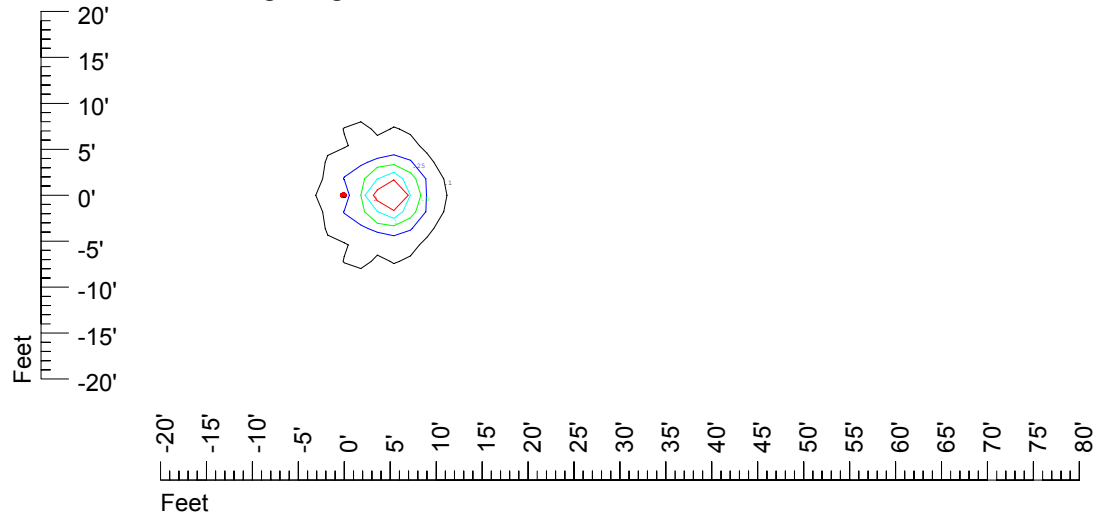

IES Photometric files C9209

Isoline template at 7' mounting height

Isoline values — 0.1 fc — 0.25 fc — 0.5 fc — 1.0 fc — 2.0 fc

Mounting height 7' Tilt 0°

Mounting height 7' Tilt 30°

Mounting height 7' Tilt 15°

Mounting height 7' Tilt 45°

IES Photometric files C9209

Isoline template at 9' mounting height

Isoline values — 0.1 fc — 0.25 fc — 0.5 fc — 1.0 fc — 2.0 fc

Mounting height 9' Tilt 0°

Mounting height 9' Tilt 30°

Mounting height 9' Tilt 15°

Mounting height 9' Tilt 45°

IES Photometric files C9209

Isoline template at 11' mounting height

Isoline values — 0.1 fc — 0.25 fc — 0.5 fc — 1.0 fc — 2.0 fc

Mounting height 11' Tilt 0°