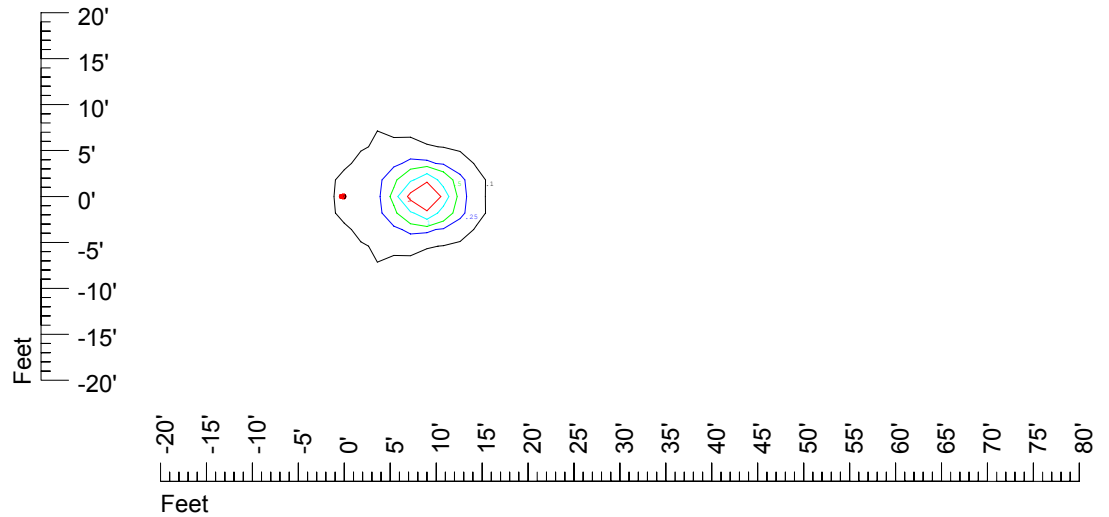

IES Photometric files C9209

Isoline template at 7' mounting height

Isoline values — 0.1 fc — 0.25 fc — 0.5 fc — 1.0 fc — 2.0 fc

Mounting height 7' Tilt 0°

Mounting height 7' Tilt 30°

Mounting height 7' Tilt 15°

Mounting height 7' Tilt 45°

IES Photometric files C9209

Isoline template at 9' mounting height

Isoline values — 0.1 fc — 0.25 fc — 0.5 fc — 1.0 fc — 2.0 fc

Mounting height 9' Tilt 0°

Mounting height 9' Tilt 30°

Mounting height 9' Tilt 15°

Mounting height 9' Tilt 45°

IES Photometric files C9209

Isoline template at 11' mounting height

Isoline values — 0.1 fc — 0.25 fc — 0.5 fc — 1.0 fc — 2.0 fc

Mounting height 11' Tilt 0°