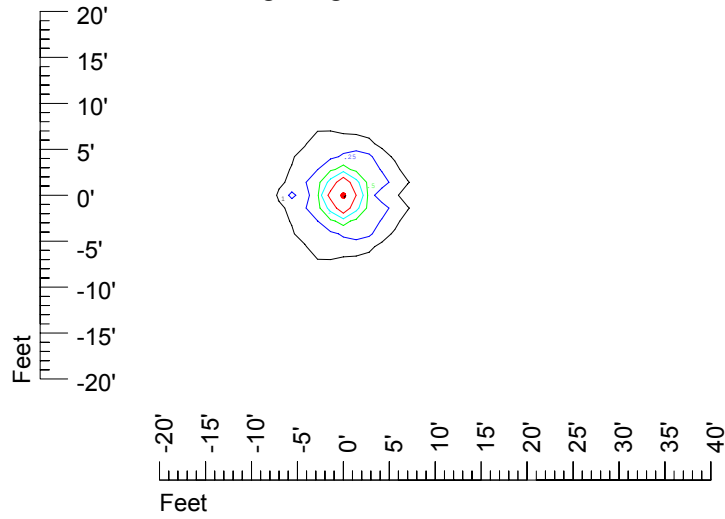

IES Photometric files C9209

Isoline template at 7' mounting height

Isoline values — 0.1 fc — 0.25 fc — 0.5 fc — 1.0 fc — 2.0 fc

Mounting height 7' Tilt 0°

Mounting height 7' Tilt 30°

Mounting height 7' Tilt 15°

Mounting height 7' Tilt 45°

IES Photometric files C9209

Isoline template at 9' mounting height

Isoline values — 0.1 fc — 0.25 fc — 0.5 fc — 1.0 fc — 2.0 fc

Mounting height 9' Tilt 0°

Mounting height 9' Tilt 30°

Mounting height 9' Tilt 15°

Mounting height 9' Tilt 45°

IES Photometric files C9209

Isoline template at 11' mounting height

Isoline values — 0.1 fc — 0.25 fc — 0.5 fc — 1.0 fc — 2.0 fc

Mounting height 11' Tilt 0°

Mounting height 11' Tilt 30°

Mounting height 11' Tilt 15°

Mounting height 11' Tilt 45°

IES Photometric files C9209

Isoline template at 15' mounting height

Isoline values — 0.1 fc — 0.25 fc — 0.5 fc — 1.0 fc — 2.0 fc