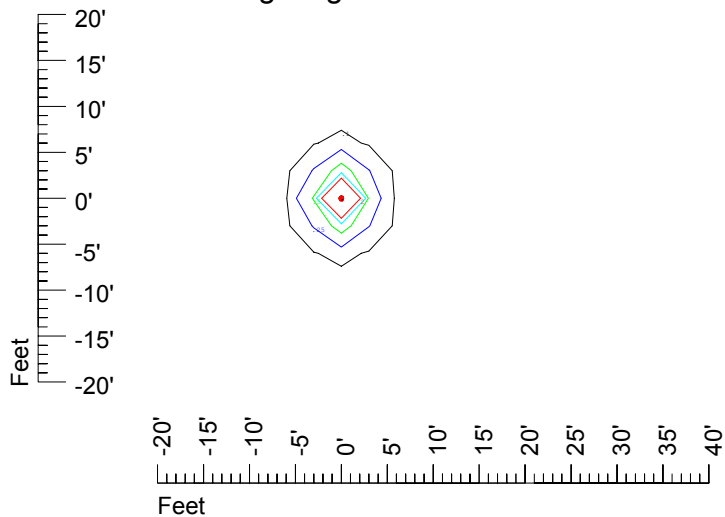

IES Photometric files C9209

Isoline template at 7' mounting height

Isoline values — 0.1 fc — 0.25 fc — 0.5 fc — 1.0 fc — 2.0 fc

Mounting height 7' Tilt 0°

Mounting height 7' Tilt 30°

Mounting height 7' Tilt 15°

Mounting height 9' Tilt 15°

Mounting height 9' Tilt 45°

IES Photometric files C9209

Isoline template at 11' mounting height

Isoline values — 0.1 fc — 0.25 fc — 0.5 fc — 1.0 fc — 2.0 fc

Mounting height 11' Tilt 0°

Mounting height 11' Tilt 30°

Mounting height 11' Tilt 15°

Mounting height 11' Tilt 45°

IES Photometric files C9209

Isoline template at 15' mounting height

Isoline values — 0.1 fc — 0.25 fc — 0.5 fc — 1.0 fc — 2.0 fc

Mounting height 15' Tilt 0°

Mounting height 15' Tilt 30°

Mounting height 15' Tilt 15°

Mounting height 15' Tilt 45°

IES Photometric files C9209

Isoline template at 20' mounting height

Isoline values — 0.1 fc — 0.25 fc — 0.5 fc — 1.0 fc — 2.0 fc