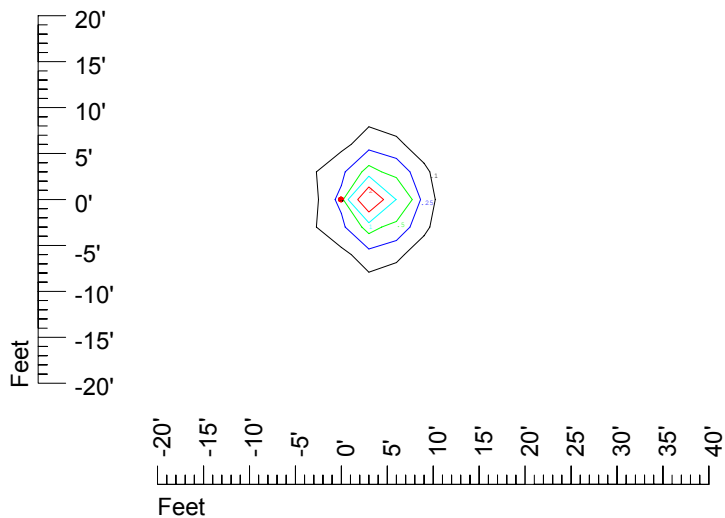

IES Photometric files C9209

Isoline template at 7' mounting height

Isoline values — 0.1 fc — 0.25 fc — 0.5 fc — 1.0 fc — 2.0 fc

Mounting height 7' Tilt 0°

Mounting height 7' Tilt 30°

Mounting height 7' Tilt 15°

Mounting height 9' Tilt 15°

Mounting height 9' Tilt 45°

IES Photometric files C9209

Isoline template at 11' mounting height

Isoline values — 0.1 fc — 0.25 fc — 0.5 fc — 1.0 fc — 2.0 fc

Mounting height 11' Tilt 0°

Mounting height 11' Tilt 30°

Mounting height 11' Tilt 15°

Mounting height 11' Tilt 45°

IES Photometric files C9209

Isoline template at 15' mounting height

Isoline values — 0.1 fc — 0.25 fc — 0.5 fc — 1.0 fc — 2.0 fc

Mounting height 15' Tilt 0°

Mounting height 15' Tilt 30°

Mounting height 15' Tilt 15°

Mounting height 15' Tilt 45°

IES Photometric files C9209

Isoline template at 20' mounting height

Isoline values — 0.1 fc — 0.25 fc — 0.5 fc — 1.0 fc — 2.0 fc