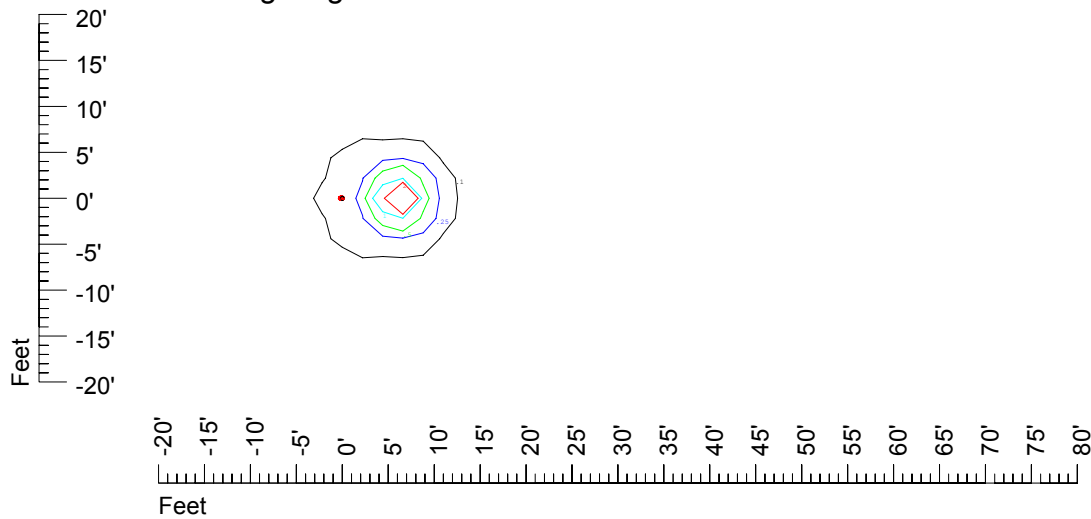

Mounting height 9' Tilt 15°

Mounting height 9' Tilt 45°

IES Photometric files C9209

Isoline template at 11' mounting height

Isoline values — 0.1 fc — 0.25 fc — 0.5 fc — 1.0 fc — 2.0 fc

Mounting height 11' Tilt 0°

Mounting height 11' Tilt 30°

Mounting height 11' Tilt 15°

Mounting height 11' Tilt 45°

IES Photometric files C9209

Isoline template at 15' mounting height

Isoline values — 0.1 fc — 0.25 fc — 0.5 fc — 1.0 fc — 2.0 fc