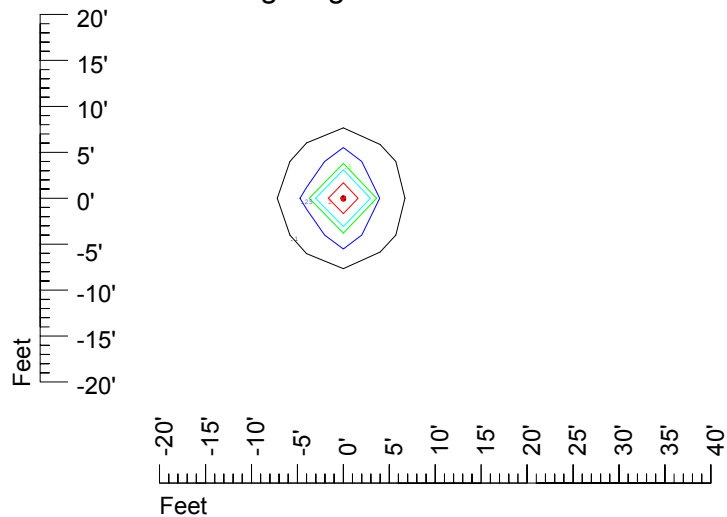

IES Photometric files C9209

Isoline template at 7' mounting height

Isoline values — 0.1 fc — 0.25 fc — 0.5 fc — 1.0 fc — 2.0 fc

Mounting height 7' Tilt 0°

Mounting height 7' Tilt 30°

Mounting height 7' Tilt 15°

Mounting height 11' Tilt 30°

Mounting height 11' Tilt 15°

Mounting height 11' Tilt 45°

IES Photometric files C9209

Isoline template at 15' mounting height

Isoline values — 0.1 fc — 0.25 fc — 0.5 fc — 1.0 fc — 2.0 fc

Mounting height 15' Tilt 0°

Mounting height 15' Tilt 30°

Mounting height 15' Tilt 15°

Mounting height 15' Tilt 45°

IES Photometric files C9209

Isoline template at 20' mounting height

Isoline values — 0.1 fc — 0.25 fc — 0.5 fc — 1.0 fc — 2.0 fc

Mounting height 20' Tilt 0°

Mounting height 20' Tilt 30°

Mounting height 20' Tilt 15°

Mounting height 20' Tilt 45°

IES File C9209

Lighting level in fc / Distance in feet

Vertical plan 0° to 180°
Horizontal plan 0°