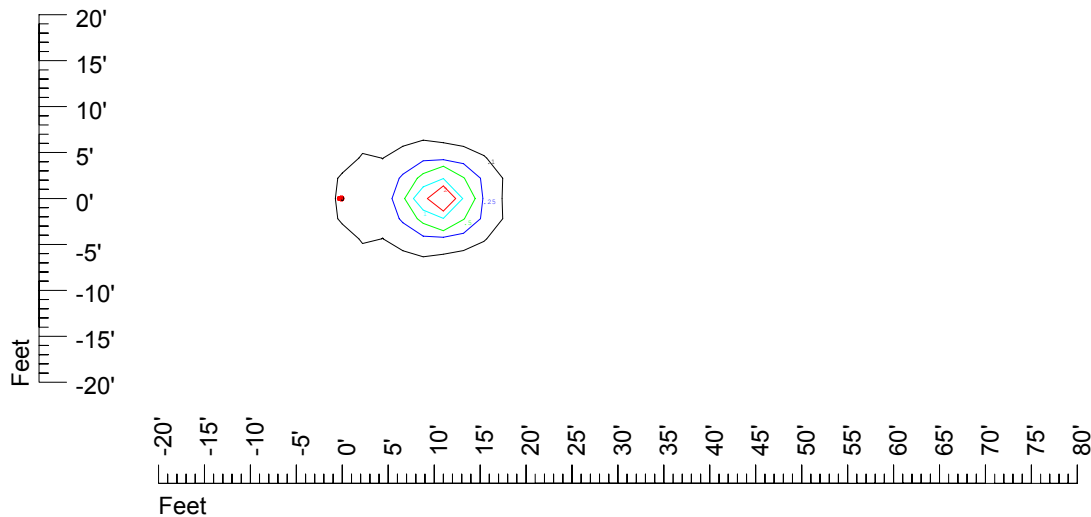

Mounting height 9' Tilt 15°

Mounting height 9' Tilt 45°

IES Photometric files C9209

Isoline template at 11' mounting height

Isoline values — 0.1 fc — 0.25 fc — 0.5 fc — 1.0 fc — 2.0 fc

Mounting height 11' Tilt 0°

Mounting height 11' Tilt 30°

Mounting height 11' Tilt 15°

Mounting height 11' Tilt 45°

IES Photometric files C9209

Isoline template at 15' mounting height

Isoline values — 0.1 fc — 0.25 fc — 0.5 fc — 1.0 fc — 2.0 fc