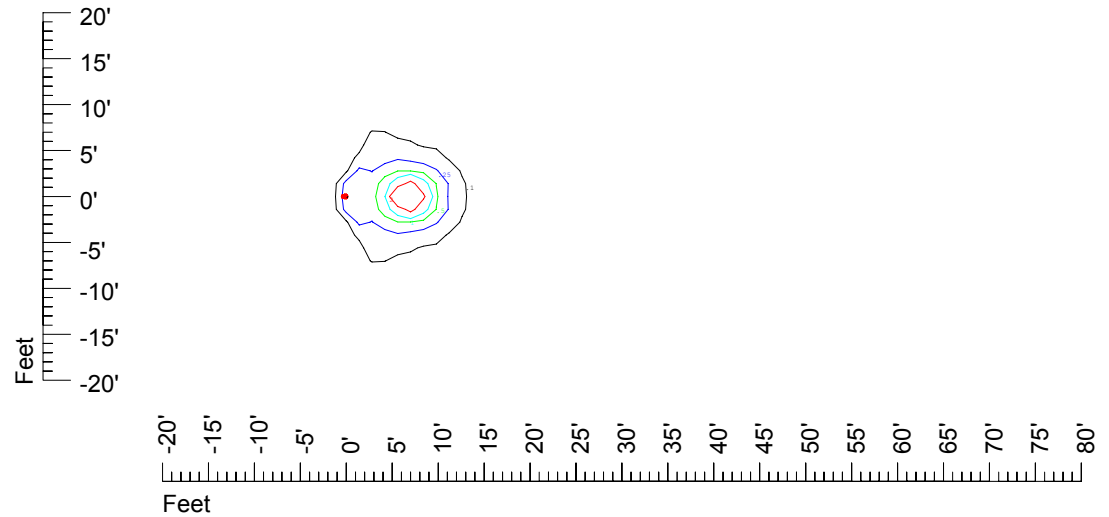

IES Photometric files C9209

Isoline template at 7' mounting height

Isoline values — 0.1 fc — 0.25 fc — 0.5 fc — 1.0 fc — 2.0 fc

Mounting height 7' Tilt 0°

Mounting height 7' Tilt 30°

Mounting height 7' Tilt 15°

Mounting height 7' Tilt 45°

IES Photometric files C9209

Isoline template at 9' mounting height

Isoline values — 0.1 fc — 0.25 fc — 0.5 fc — 1.0 fc — 2.0 fc

Mounting height 9' Tilt 0°

Mounting height 9' Tilt 30°

Mounting height 20' Tilt 0°

Mounting height 20' Tilt 30°

Mounting height 20' Tilt 15°

Mounting height 20' Tilt 45°

IES File C9209

Lighting level in fc / Distance in feet

Vertical plan 0° to 180°
Horizontal plan 0°