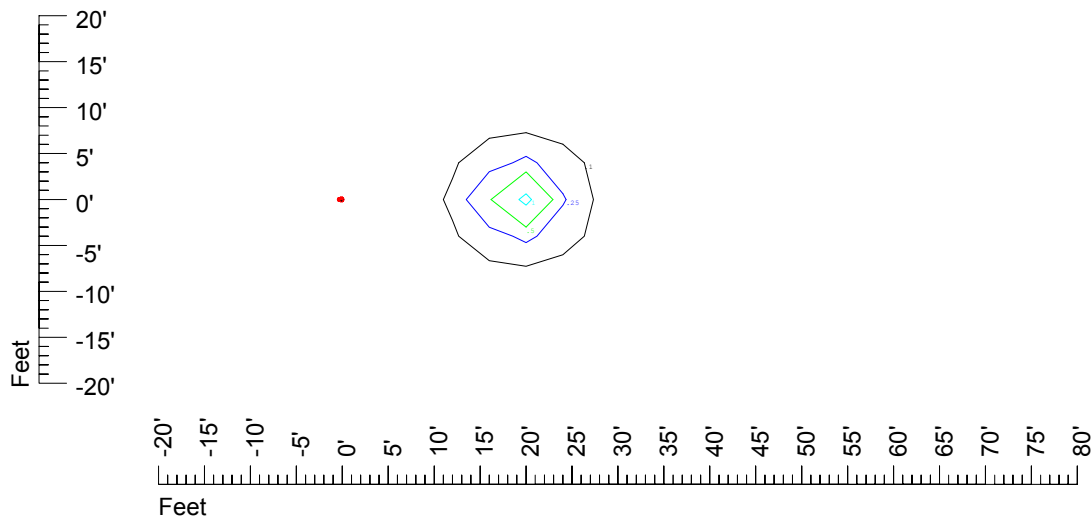

Mounting height 15' Tilt 0°

Mounting height 15' Tilt 30°

Mounting height 15' Tilt 15°

Mounting height 15' Tilt 45°

IES Photometric files C9209

Isoline template at 20' mounting height

Isoline values — 0.1 fc — 0.25 fc — 0.5 fc — 1.0 fc — 2.0 fc

Mounting height 20' Tilt 0°

Mounting height 20' Tilt 30°

Mounting height 20' Tilt 15°

Mounting height 20' Tilt 45°

IES File C9209

Lighting level in fc / Distance in feet

Vertical plan 0° to 180°
Horizontal plan 0°