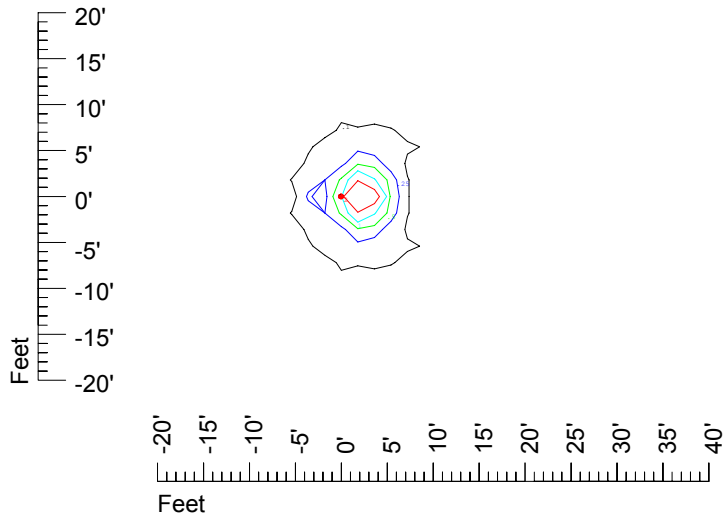

IES Photometric files C9209

Isoline template at 7' mounting height

Isoline values — 0.1 fc — 0.25 fc — 0.5 fc — 1.0 fc — 2.0 fc

Mounting height 7' Tilt 0°

Mounting height 7' Tilt 30°

Mounting height 7' Tilt 15°

Mounting height 7' Tilt 45°

IES Photometric files C9209

Isoline template at 9' mounting height

Isoline values — 0.1 fc — 0.25 fc — 0.5 fc — 1.0 fc — 2.0 fc

Mounting height 9' Tilt 0°

Mounting height 9' Tilt 30°

Mounting height 9' Tilt 15°

Mounting height 9' Tilt 45°

IES Photometric files C9209

Isoline template at 11' mounting height

Isoline values — 0.1 fc — 0.25 fc — 0.5 fc — 1.0 fc — 2.0 fc

Mounting height 11' Tilt 0°

Mounting height 11' Tilt 30°

Mounting height 11' Tilt 15°

Mounting height 11' Tilt 45°

IES Photometric files C9209

Isoline template at 15' mounting height

Isoline values — 0.1 fc — 0.25 fc — 0.5 fc — 1.0 fc — 2.0 fc