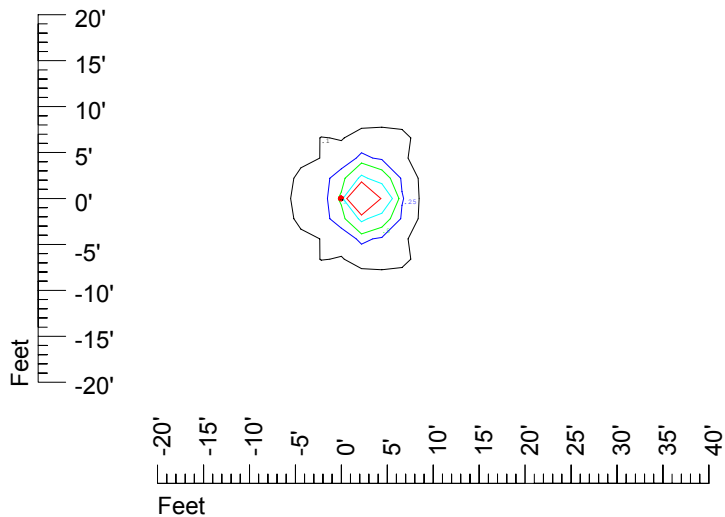

IES Photometric files C9209

Isoline template at 7' mounting height

Isoline values — 0.1 fc — 0.25 fc — 0.5 fc — 1.0 fc — 2.0 fc

Mounting height 7' Tilt 0°

Mounting height 7' Tilt 30°

Mounting height 7' Tilt 15°

Mounting height 7' Tilt 45°

IES Photometric files C9209

Isoline template at 9' mounting height

Isoline values — 0.1 fc — 0.25 fc — 0.5 fc — 1.0 fc — 2.0 fc

Mounting height 9' Tilt 0°

Mounting height 9' Tilt 30°

Mounting height 9' Tilt 15°

Mounting height 9' Tilt 45°

IES Photometric files C9209

Isoline template at 11' mounting height

Isoline values — 0.1 fc — 0.25 fc — 0.5 fc — 1.0 fc — 2.0 fc

Mounting height 11' Tilt 0°

Mounting height 11' Tilt 30°

Mounting height 11' Tilt 15°

Mounting height 11' Tilt 45°

IES Photometric files C9209

Isoline template at 15' mounting height

Isoline values — 0.1 fc — 0.25 fc — 0.5 fc — 1.0 fc — 2.0 fc