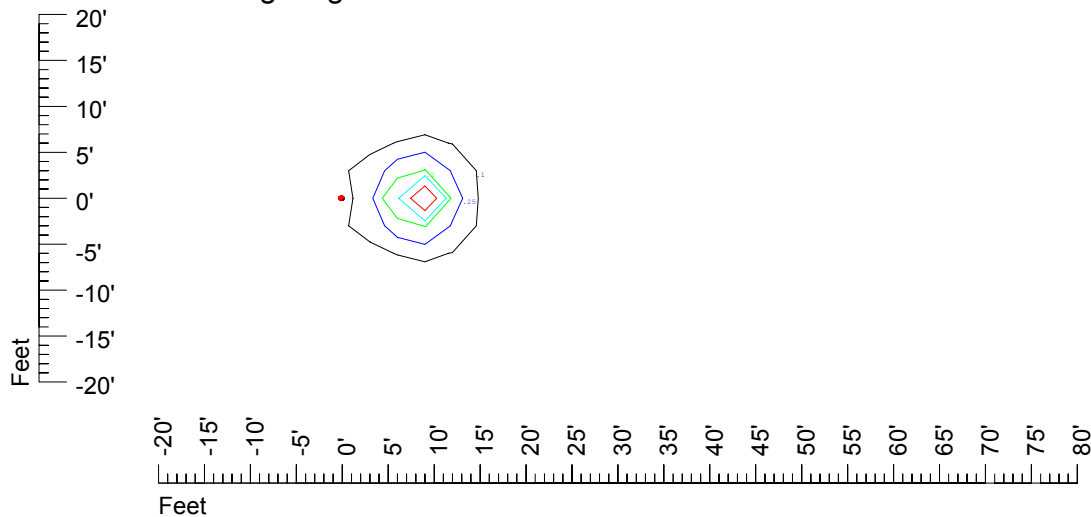

Mounting height 15' Tilt 30°