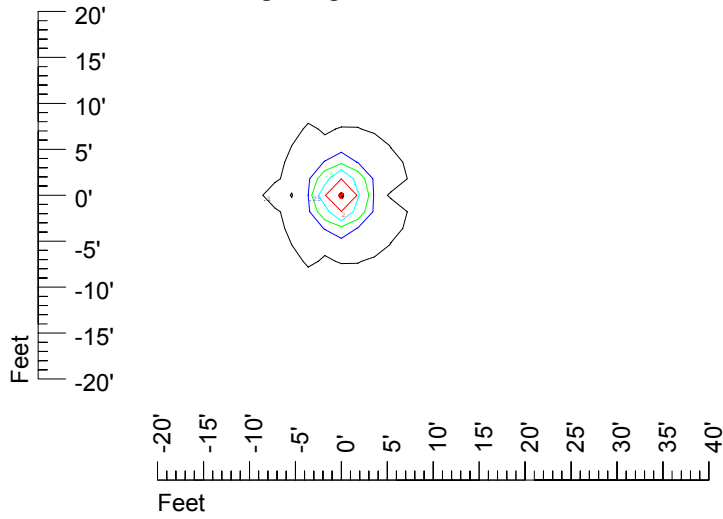

IES Photometric files C9209

Isoline template at 7' mounting height

Isoline values — 0.1 fc — 0.25 fc — 0.5 fc — 1.0 fc — 2.0 fc

Mounting height 7' Tilt 0°

Mounting height 7' Tilt 30°

Mounting height 7' Tilt 15°

Mounting height 7' Tilt 45°

IES Photometric files C9209

Isoline template at 9' mounting height

Isoline values — 0.1 fc — 0.25 fc — 0.5 fc — 1.0 fc — 2.0 fc

Mounting height 9' Tilt 0°

Mounting height 9' Tilt 30°

Mounting height 9' Tilt 15°

Mounting height 9' Tilt 45°

IES Photometric files C9209

Isoline template at 11' mounting height

Isoline values — 0.1 fc — 0.25 fc — 0.5 fc — 1.0 fc — 2.0 fc

Mounting height 11' Tilt 0°