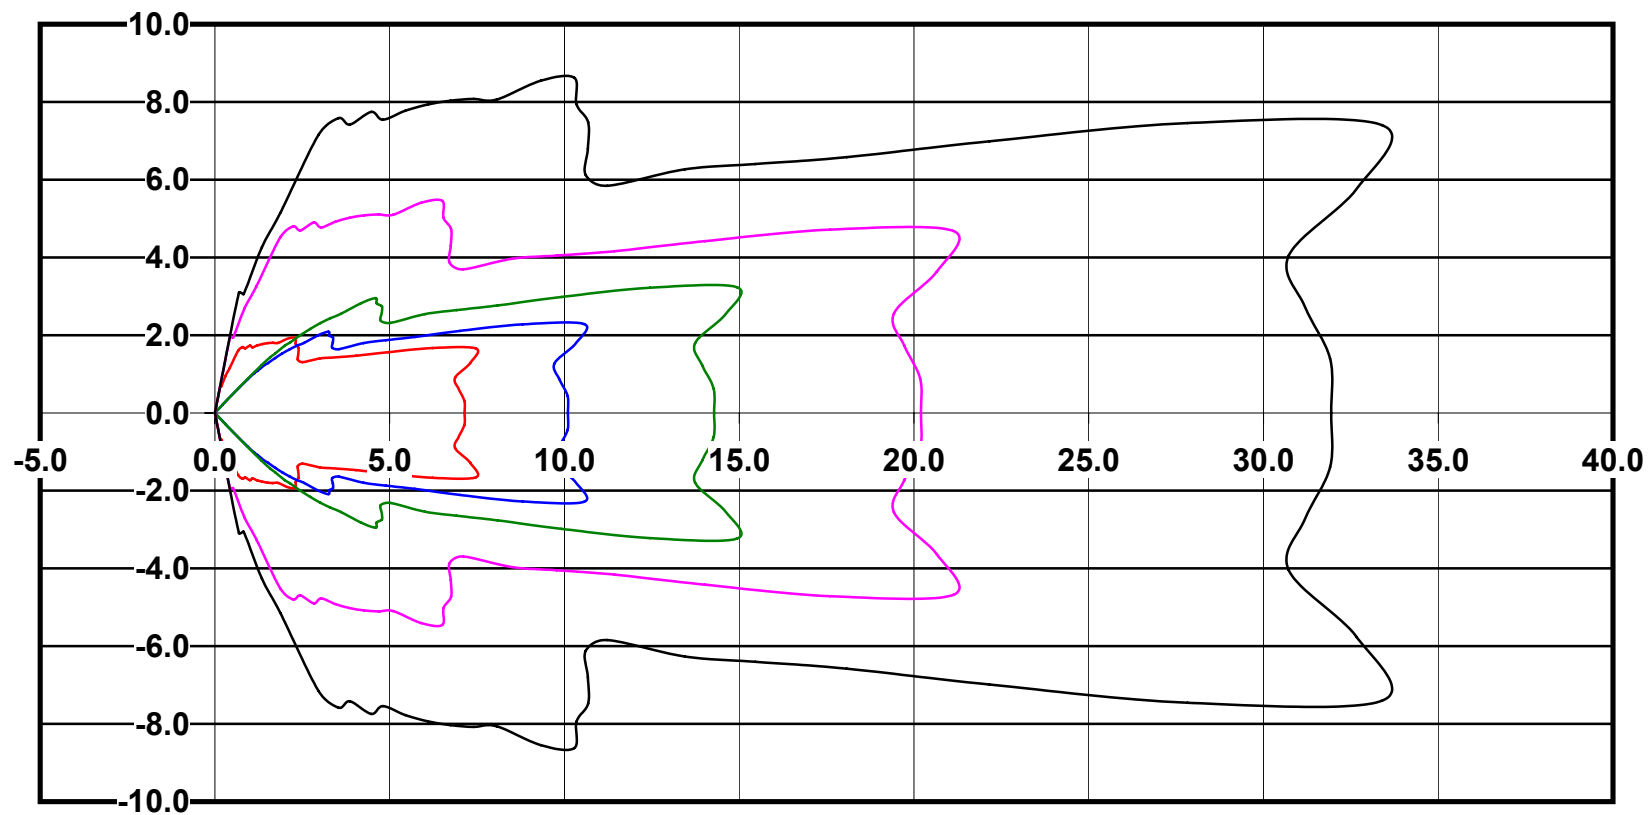

Mounting height 15' Tilt 0°

Mounting height 15' Tilt 30°

Mounting height 15' Tilt 15°

Mounting height 15' Tilt 45°

IES Photometric files C9211

Isoline template at 20' mounting height

Isoline values — 0.1 fc — 0.25 fc — 0.5 fc — 1.0 fc — 2.0 fc

Mounting height 20' Tilt 0°

Mounting height 20' Tilt 30°

Mounting height 20' Tilt 15°

Mounting height 20' Tilt 45°

IES File: C9211

Lighting level in fc / Distance in feet

Vertical plan 0° to 180°
Horizontal plan 0°

— 2 fc — 1 fc — 0.5 fc — 0.25 fc — 0.1 fc