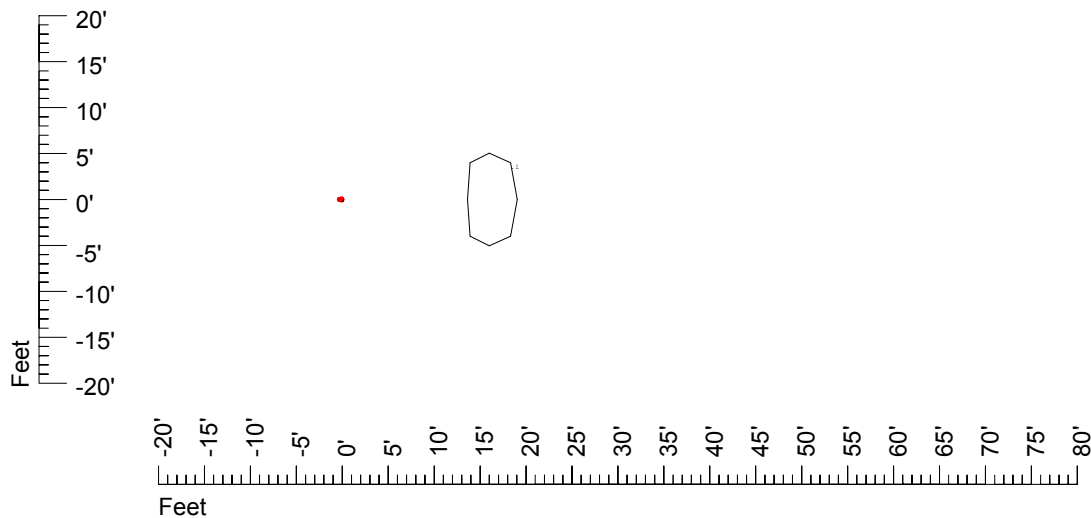

Mounting height 20' Tilt 0°

Mounting height 20' Tilt 30°

Mounting height 20' Tilt 15°

Mounting height 20' Tilt 45°

IES File: C9211

Lighting level in fc / Distance in feet

Vertical plan 0° to 180°
Horizontal plan 0°