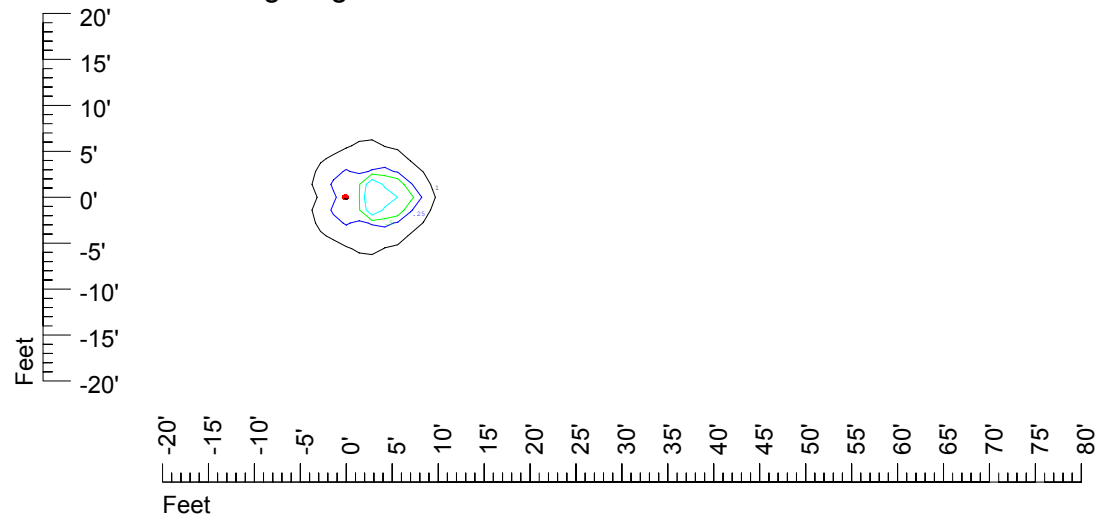

IES Photometric files C9211

Isoline template at 7' mounting height

Isoline values — 0.1 fc — 0.25 fc — 0.5 fc — 1.0 fc — 2.0 fc

Mounting height 7' Tilt 0°

Mounting height 7' Tilt 30°

Mounting height 7' Tilt 15°

Mounting height 7' Tilt 45°

IES Photometric files C9211

Isoline template at 9' mounting height

Isoline values — 0.1 fc — 0.25 fc — 0.5 fc — 1.0 fc — 2.0 fc

Mounting height 9' Tilt 0°

Mounting height 9' Tilt 30°

Mounting height 9' Tilt 15°

Mounting height 9' Tilt 45°

IES Photometric files C9211

Isoline template at 11' mounting height

Isoline values — 0.1 fc — 0.25 fc — 0.5 fc — 1.0 fc — 2.0 fc

Mounting height 11' Tilt 0°

Mounting height 20' Tilt 0°

Mounting height 20' Tilt 30°

Mounting height 20' Tilt 15°

Mounting height 20' Tilt 45°

IES File: C9211

Lighting level in fc / Distance in feet

Vertical plan 0° to 180°
Horizontal plan 0°