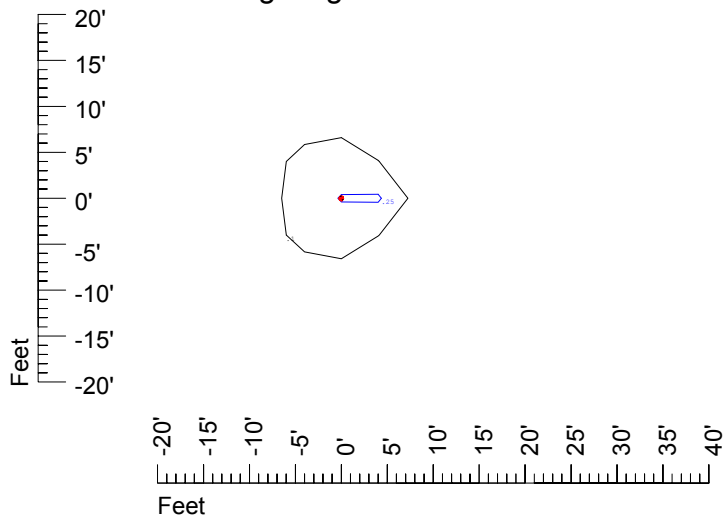

IES Photometric files C9211

Isoline template at 7' mounting height

Isoline values — 0.1 fc — 0.25 fc — 0.5 fc — 1.0 fc — 2.0 fc

Mounting height 7' Tilt 0°

Mounting height 7' Tilt 30°

Mounting height 7' Tilt 15°

Mounting height 11' Tilt 30°

Mounting height 11' Tilt 15°

Mounting height 11' Tilt 45°

IES Photometric files C9211

Isoline template at 15' mounting height

Isoline values — 0.1 fc — 0.25 fc — 0.5 fc — 1.0 fc — 2.0 fc

Mounting height 15' Tilt 0°

Mounting height 15' Tilt 30°

Mounting height 15' Tilt 15°

Mounting height 15' Tilt 45°

IES Photometric files C9211

Isoline template at 20' mounting height

Isoline values — 0.1 fc — 0.25 fc — 0.5 fc — 1.0 fc — 2.0 fc

Mounting height 20' Tilt 0°

Mounting height 20' Tilt 30°

Mounting height 20' Tilt 15°

Mounting height 20' Tilt 45°

IES File: C9211

Lighting level in fc / Distance in feet

Vertical plan 0° to 180°
Horizontal plan 0°