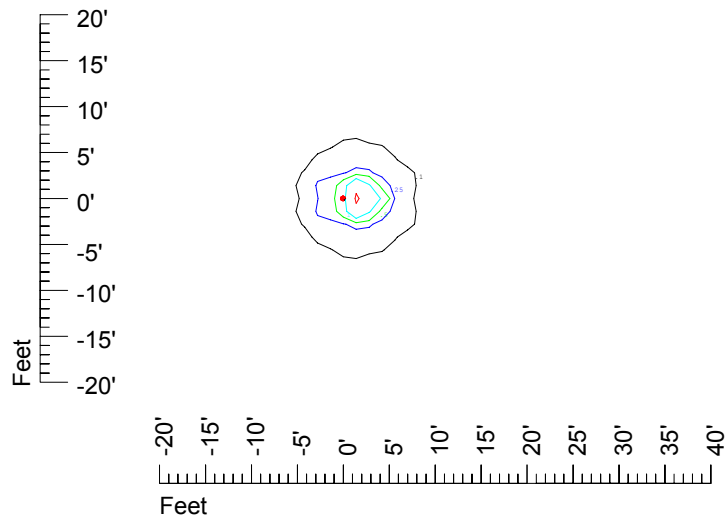

IES Photometric files C9211

Isoline template at 7' mounting height

Isoline values — 0.1 fc — 0.25 fc — 0.5 fc — 1.0 fc — 2.0 fc

Mounting height 7' Tilt 0°

Mounting height 7' Tilt 30°

Mounting height 7' Tilt 15°

Mounting height 7' Tilt 45°

IES Photometric files C9211

Isoline template at 9' mounting height

Isoline values — 0.1 fc — 0.25 fc — 0.5 fc — 1.0 fc — 2.0 fc

Mounting height 9' Tilt 0°

Mounting height 9' Tilt 30°

Mounting height 9' Tilt 15°

Mounting height 9' Tilt 45°

IES Photometric files C9211

Isoline template at 11' mounting height

Isoline values — 0.1 fc — 0.25 fc — 0.5 fc — 1.0 fc — 2.0 fc

Mounting height 11' Tilt 0°

Mounting height 20' Tilt 0°

Mounting height 20' Tilt 30°

Mounting height 20' Tilt 15°

Mounting height 20' Tilt 45°

IES File: C9211

Lighting level in fc / Distance in feet

Vertical plan 0° to 180°
Horizontal plan 0°