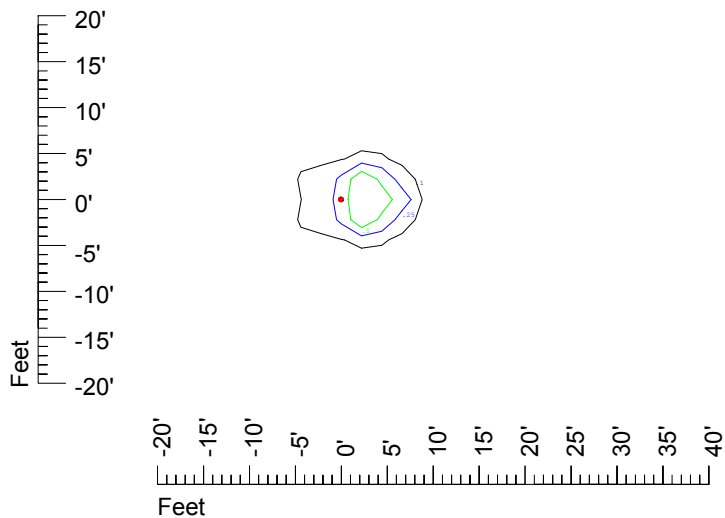

IES Photometric files C9211

Isoline template at 7' mounting height

Isoline values — 0.1 fc — 0.25 fc — 0.5 fc — 1.0 fc — 2.0 fc

Mounting height 7' Tilt 0°

Mounting height 7' Tilt 30°

Mounting height 7' Tilt 15°

Mounting height 7' Tilt 45°

IES Photometric files C9211

Isoline template at 9' mounting height

Isoline values — 0.1 fc — 0.25 fc — 0.5 fc — 1.0 fc — 2.0 fc

Mounting height 9' Tilt 0°

Mounting height 9' Tilt 30°

Mounting height 9' Tilt 15°

Mounting height 9' Tilt 45°

IES Photometric files C9211

Isoline template at 11' mounting height

Isoline values — 0.1 fc — 0.25 fc — 0.5 fc — 1.0 fc — 2.0 fc

Mounting height 11' Tilt 0°

Mounting height 11' Tilt 30°

Mounting height 11' Tilt 15°

Mounting height 11' Tilt 45°

IES Photometric files C9211

Isoline template at 15' mounting height

Isoline values — 0.1 fc — 0.25 fc — 0.5 fc — 1.0 fc — 2.0 fc