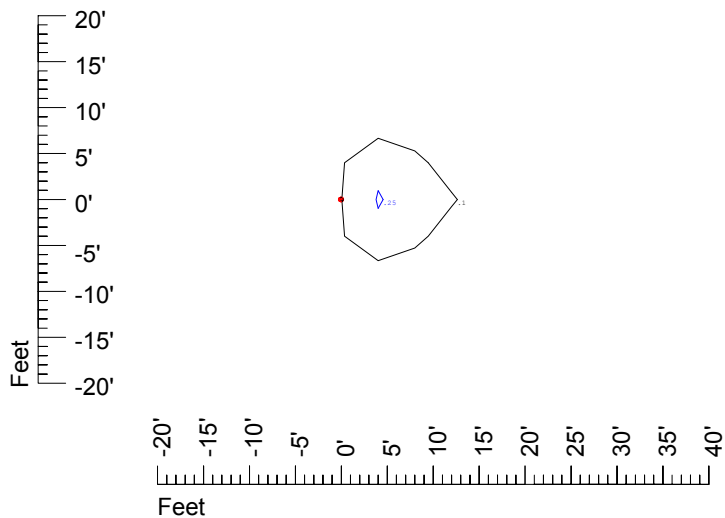

IES Photometric files C9211

Isoline template at 7' mounting height

Isoline values — 0.1 fc — 0.25 fc — 0.5 fc — 1.0 fc — 2.0 fc

Mounting height 7' Tilt 0°

Mounting height 7' Tilt 30°

Mounting height 7' Tilt 15°

Mounting height 11' Tilt 30°

Mounting height 11' Tilt 15°

Mounting height 11' Tilt 45°

IES Photometric files C9211

Isoline template at 15' mounting height

Isoline values — 0.1 fc — 0.25 fc — 0.5 fc — 1.0 fc — 2.0 fc

Mounting height 15' Tilt 0°

Mounting height 15' Tilt 30°

Mounting height 15' Tilt 15°

Mounting height 15' Tilt 45°

IES Photometric files C9211

Isoline template at 20' mounting height

Isoline values — 0.1 fc — 0.25 fc — 0.5 fc — 1.0 fc — 2.0 fc

Mounting height 20' Tilt 0°

Mounting height 20' Tilt 30°

Mounting height 20' Tilt 15°

Mounting height 20' Tilt 45°

IES File: C9211

Lighting level in fc / Distance in feet

Vertical plan 0° to 180°
Horizontal plan 0°