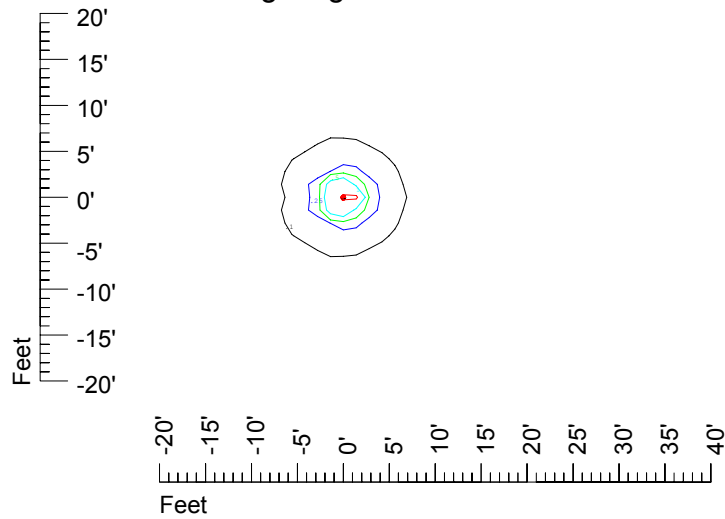

IES Photometric files C9211

Isoline template at 7' mounting height

Isoline values — 0.1 fc — 0.25 fc — 0.5 fc — 1.0 fc — 2.0 fc

Mounting height 7' Tilt 0°

Mounting height 7' Tilt 30°

Mounting height 7' Tilt 15°

Mounting height 7' Tilt 45°

IES Photometric files C9211

Isoline template at 9' mounting height

Isoline values — 0.1 fc — 0.25 fc — 0.5 fc — 1.0 fc — 2.0 fc

Mounting height 9' Tilt 0°

Mounting height 9' Tilt 30°

Mounting height 9' Tilt 15°

Mounting height 9' Tilt 45°

IES Photometric files C9211

Isoline template at 11' mounting height

Isoline values — 0.1 fc — 0.25 fc — 0.5 fc — 1.0 fc — 2.0 fc

Mounting height 11' Tilt 0°

Mounting height 20' Tilt 0°

Mounting height 20' Tilt 30°

Mounting height 20' Tilt 15°

Mounting height 20' Tilt 45°

IES File: C9211

Lighting level in fc / Distance in feet

Vertical plan 0° to 180°
Horizontal plan 0°