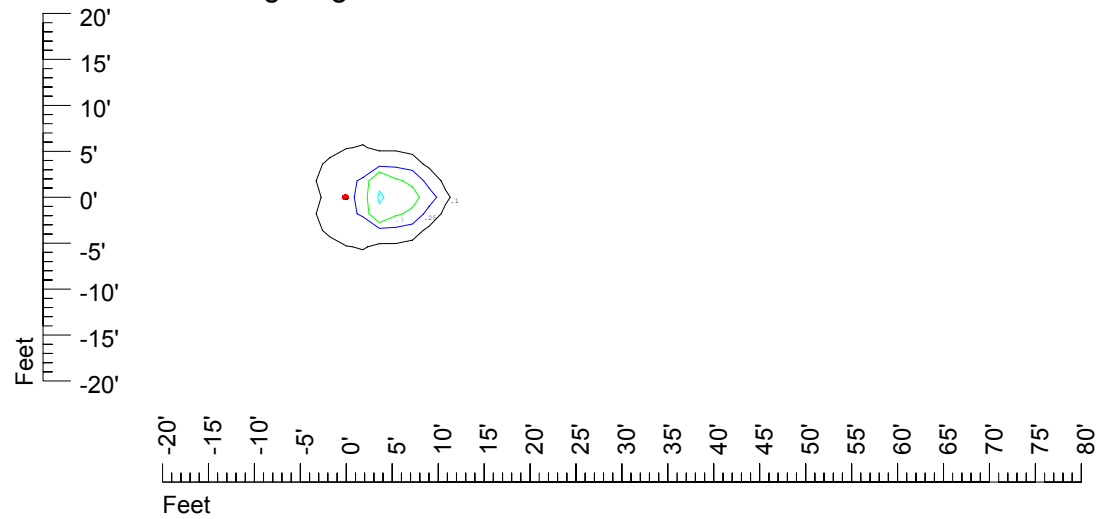

IES Photometric files C9211

Isoline template at 7' mounting height

Isoline values — 0.1 fc — 0.25 fc — 0.5 fc — 1.0 fc — 2.0 fc

Mounting height 7' Tilt 0°

Mounting height 7' Tilt 30°

Mounting height 7' Tilt 15°

Mounting height 7' Tilt 45°

IES Photometric files C9211

Isoline template at 9' mounting height

Isoline values — 0.1 fc — 0.25 fc — 0.5 fc — 1.0 fc — 2.0 fc

Mounting height 9' Tilt 0°

Mounting height 9' Tilt 30°

Mounting height 9' Tilt 15°

Mounting height 9' Tilt 45°

IES Photometric files C9211

Isoline template at 11' mounting height

Isoline values — 0.1 fc — 0.25 fc — 0.5 fc — 1.0 fc — 2.0 fc

Mounting height 11' Tilt 0°

Mounting height 20' Tilt 0°

Mounting height 20' Tilt 30°

Mounting height 20' Tilt 15°

Mounting height 20' Tilt 45°

IES File: C9211

Lighting level in fc / Distance in feet

Vertical plan 0° to 180°
Horizontal plan 0°