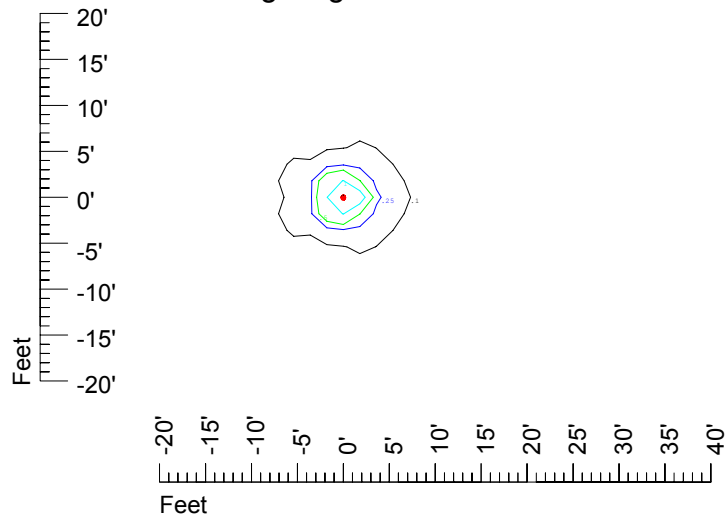

IES Photometric files C9211

Isoline template at 7' mounting height

Isoline values — 0.1 fc — 0.25 fc — 0.5 fc — 1.0 fc — 2.0 fc

Mounting height 7' Tilt 0°

Mounting height 7' Tilt 30°

Mounting height 7' Tilt 15°

Mounting height 7' Tilt 45°

IES Photometric files C9211

Isoline template at 9' mounting height

Isoline values — 0.1 fc — 0.25 fc — 0.5 fc — 1.0 fc — 2.0 fc

Mounting height 9' Tilt 0°

Mounting height 9' Tilt 30°

Mounting height 9' Tilt 15°

Mounting height 9' Tilt 45°

IES Photometric files C9211

Isoline template at 11' mounting height

Isoline values — 0.1 fc — 0.25 fc — 0.5 fc — 1.0 fc — 2.0 fc

Mounting height 11' Tilt 0°

Mounting height 20' Tilt 0°

Mounting height 20' Tilt 30°

Mounting height 20' Tilt 15°

Mounting height 20' Tilt 45°

IES File: C9211

Lighting level in fc / Distance in feet

Vertical plan 0° to 180°
Horizontal plan 0°