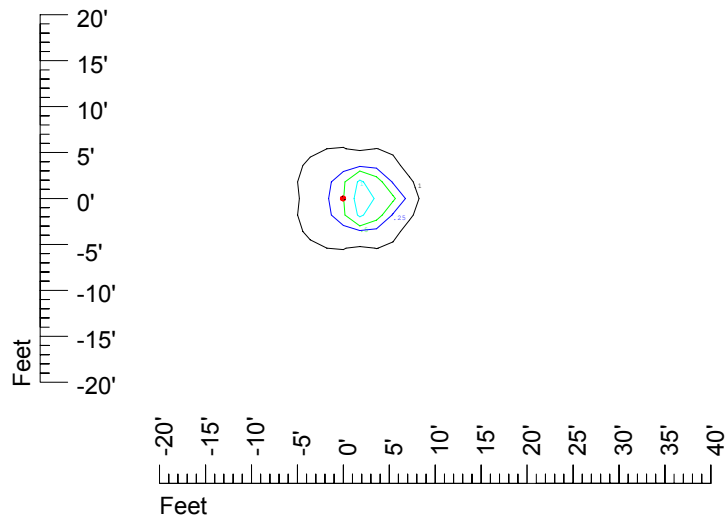

IES Photometric files C9211

Isoline template at 7' mounting height

Isoline values — 0.1 fc — 0.25 fc — 0.5 fc — 1.0 fc — 2.0 fc

Mounting height 7' Tilt 0°

Mounting height 7' Tilt 30°

Mounting height 7' Tilt 15°

Mounting height 7' Tilt 45°

IES Photometric files C9211

Isoline template at 9' mounting height

Isoline values — 0.1 fc — 0.25 fc — 0.5 fc — 1.0 fc — 2.0 fc

Mounting height 9' Tilt 0°

Mounting height 9' Tilt 30°

Mounting height 9' Tilt 15°

Mounting height 9' Tilt 45°

IES Photometric files C9211

Isoline template at 11' mounting height

Isoline values — 0.1 fc — 0.25 fc — 0.5 fc — 1.0 fc — 2.0 fc

Mounting height 11' Tilt 0°

Mounting height 11' Tilt 30°

Mounting height 11' Tilt 15°

Mounting height 11' Tilt 45°

IES Photometric files C9211

Isoline template at 15' mounting height

Isoline values — 0.1 fc — 0.25 fc — 0.5 fc — 1.0 fc — 2.0 fc