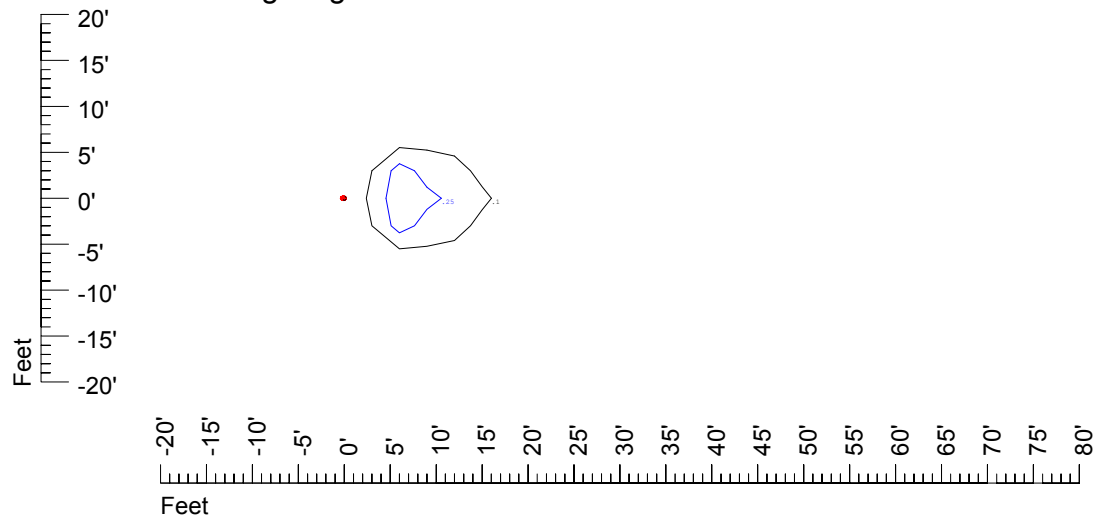

Mounting height 15' Tilt 30°