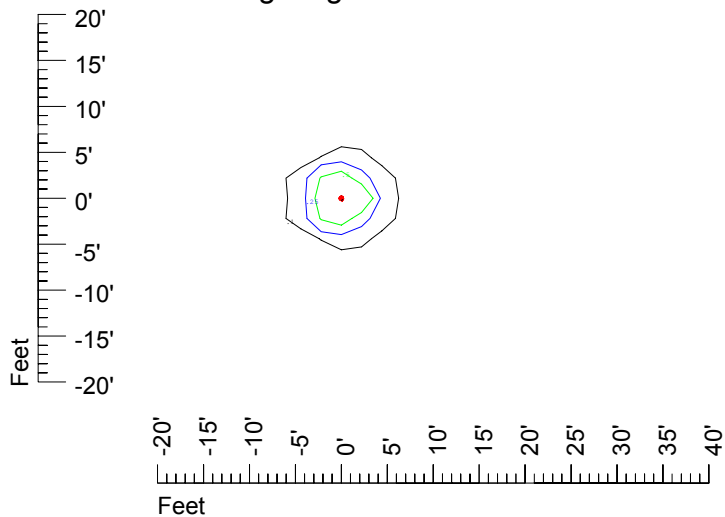

IES Photometric files C9211

Isoline template at 7' mounting height

Isoline values — 0.1 fc — 0.25 fc — 0.5 fc — 1.0 fc — 2.0 fc

Mounting height 7' Tilt 0°

Mounting height 7' Tilt 30°

Mounting height 7' Tilt 15°

Mounting height 7' Tilt 45°

IES Photometric files C9211

Isoline template at 9' mounting height

Isoline values — 0.1 fc — 0.25 fc — 0.5 fc — 1.0 fc — 2.0 fc

Mounting height 9' Tilt 0°

Mounting height 9' Tilt 30°

Mounting height 9' Tilt 15°

Mounting height 9' Tilt 45°

IES Photometric files C9211

Isoline template at 11' mounting height

Isoline values — 0.1 fc — 0.25 fc — 0.5 fc — 1.0 fc — 2.0 fc

Mounting height 11' Tilt 0°

Mounting height 11' Tilt 30°

Mounting height 11' Tilt 15°

Mounting height 11' Tilt 45°

IES Photometric files C9211

Isoline template at 15' mounting height

Isoline values — 0.1 fc — 0.25 fc — 0.5 fc — 1.0 fc — 2.0 fc