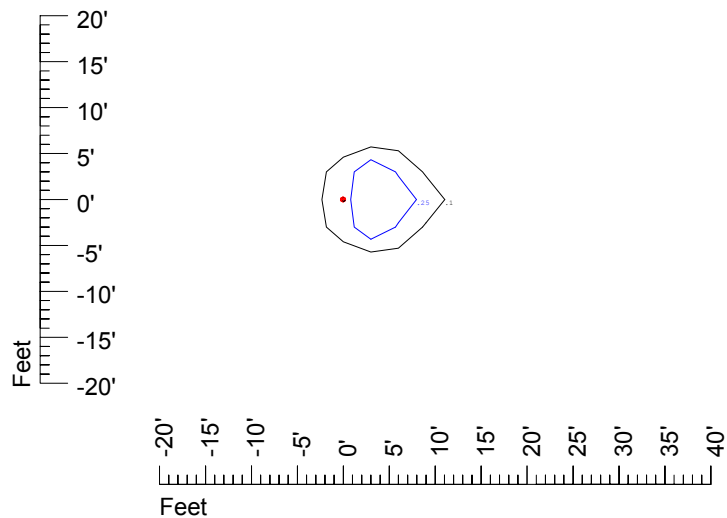

IES Photometric files C9211

Isoline template at 7' mounting height

Isoline values — 0.1 fc — 0.25 fc — 0.5 fc — 1.0 fc — 2.0 fc

Mounting height 7' Tilt 0°

Mounting height 7' Tilt 30°

Mounting height 7' Tilt 15°

Mounting height 9' Tilt 15°

Mounting height 9' Tilt 45°

IES Photometric files C9211

Isoline template at 11' mounting height

Isoline values — 0.1 fc — 0.25 fc — 0.5 fc — 1.0 fc — 2.0 fc

Mounting height 11' Tilt 0°

Mounting height 11' Tilt 30°

Mounting height 11' Tilt 15°

Mounting height 11' Tilt 45°

IES Photometric files C9211

Isoline template at 15' mounting height

Isoline values — 0.1 fc — 0.25 fc — 0.5 fc — 1.0 fc — 2.0 fc

Mounting height 15' Tilt 0°

Mounting height 15' Tilt 30°

Mounting height 15' Tilt 15°

Mounting height 15' Tilt 45°

IES Photometric files C9211

Isoline template at 20' mounting height

Isoline values — 0.1 fc — 0.25 fc — 0.5 fc — 1.0 fc — 2.0 fc