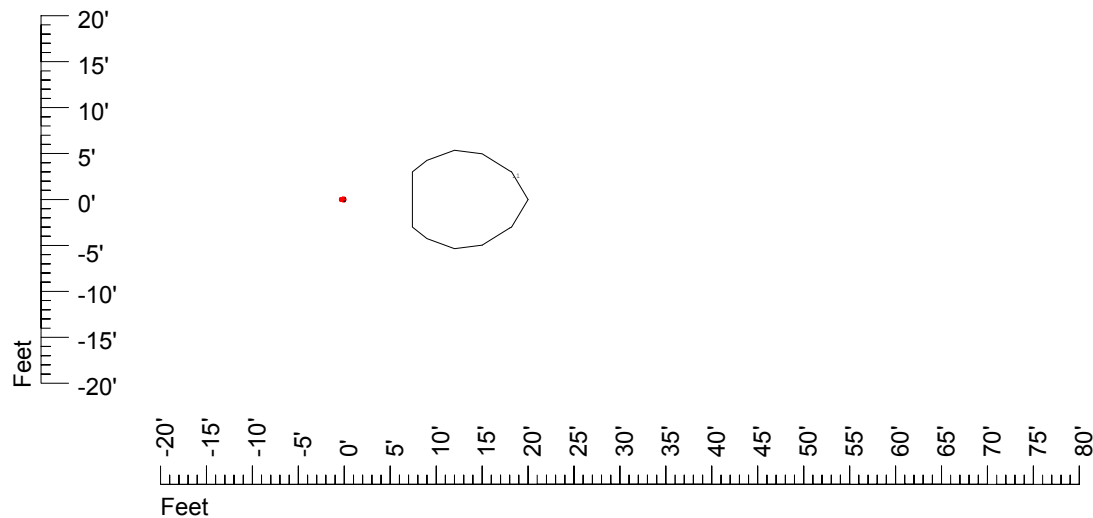

Mounting height 11' Tilt 30°

Mounting height 11' Tilt 15°

Mounting height 11' Tilt 45°

IES Photometric files C9211

Isoline template at 15' mounting height

Isoline values — 0.1 fc — 0.25 fc — 0.5 fc — 1.0 fc — 2.0 fc

Mounting height 15' Tilt 0°

Mounting height 15' Tilt 30°

Mounting height 15' Tilt 15°

Mounting height 15' Tilt 45°

IES Photometric files C9211

Isoline template at 20' mounting height

Isoline values — 0.1 fc — 0.25 fc — 0.5 fc — 1.0 fc — 2.0 fc

Mounting height 20' Tilt 0°

Mounting height 20' Tilt 30°

Mounting height 20' Tilt 15°

Mounting height 20' Tilt 45°

IES File: C9211

Lighting level in fc / Distance in feet

Vertical plan 0° to 180°
Horizontal plan 0°