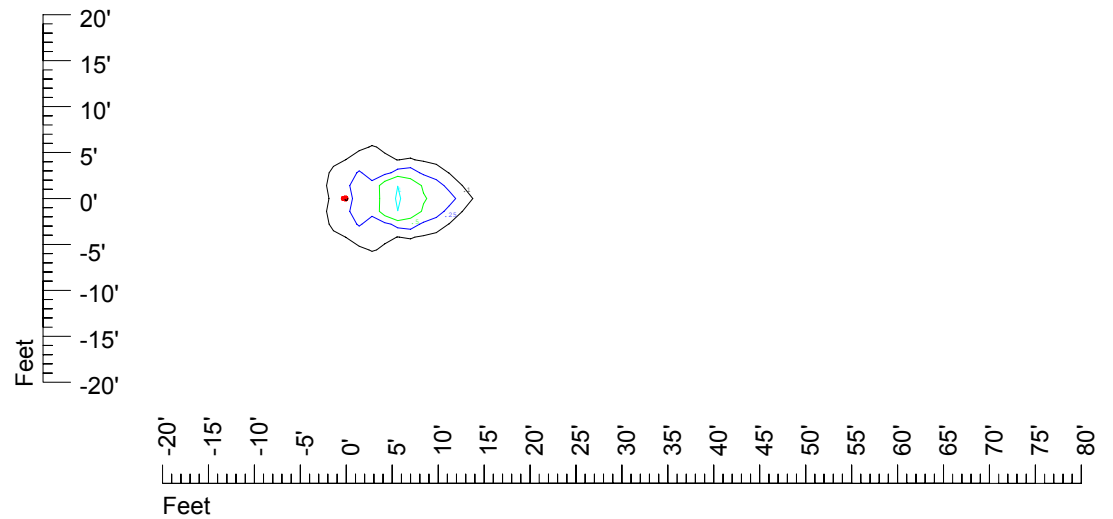

IES Photometric files C9211

Isoline template at 7' mounting height

Isoline values — 0.1 fc — 0.25 fc — 0.5 fc — 1.0 fc — 2.0 fc

Mounting height 7' Tilt 0°

Mounting height 7' Tilt 30°

Mounting height 7' Tilt 15°

Mounting height 7' Tilt 45°

IES Photometric files C9211

Isoline template at 9' mounting height

Isoline values — 0.1 fc — 0.25 fc — 0.5 fc — 1.0 fc — 2.0 fc

Mounting height 9' Tilt 0°

Mounting height 9' Tilt 30°

Mounting height 20' Tilt 0°

Mounting height 20' Tilt 30°

Mounting height 20' Tilt 15°

Mounting height 20' Tilt 45°

IES File: C9211

Lighting level in fc / Distance in feet

Vertical plan 0° to 180°
Horizontal plan 0°