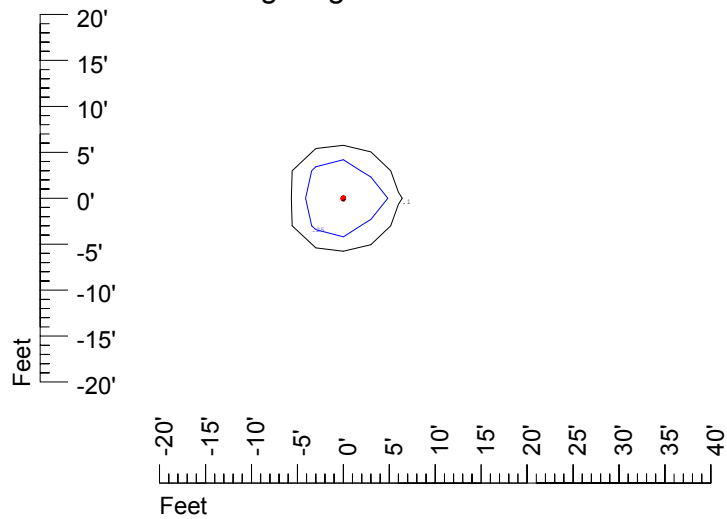

IES Photometric files C9211

Isoline template at 7' mounting height

Isoline values — 0.1 fc — 0.25 fc — 0.5 fc — 1.0 fc — 2.0 fc

Mounting height 7' Tilt 0°

Mounting height 7' Tilt 30°

Mounting height 7' Tilt 15°

Mounting height 9' Tilt 15°

Mounting height 9' Tilt 45°

IES Photometric files C9211

Isoline template at 11' mounting height

Isoline values — 0.1 fc — 0.25 fc — 0.5 fc — 1.0 fc — 2.0 fc

Mounting height 11' Tilt 0°

Mounting height 11' Tilt 30°

Mounting height 11' Tilt 15°

Mounting height 11' Tilt 45°

IES Photometric files C9211

Isoline template at 15' mounting height

Isoline values — 0.1 fc — 0.25 fc — 0.5 fc — 1.0 fc — 2.0 fc

Mounting height 15' Tilt 0°

Mounting height 15' Tilt 30°

Mounting height 15' Tilt 15°

Mounting height 15' Tilt 45°

IES Photometric files C9211

Isoline template at 20' mounting height

Isoline values — 0.1 fc — 0.25 fc — 0.5 fc — 1.0 fc — 2.0 fc