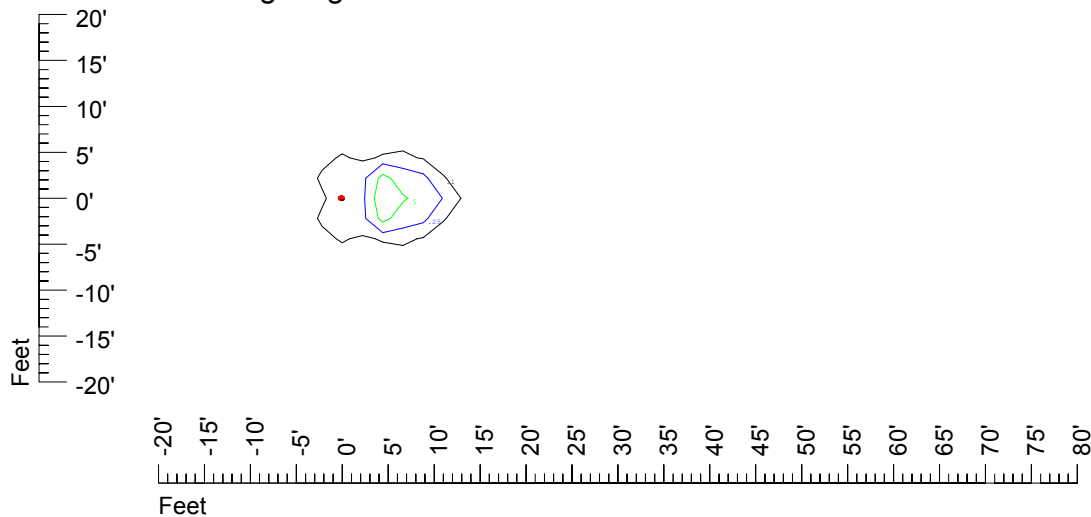

Mounting height 9' Tilt 15°

Mounting height 9' Tilt 45°

IES Photometric files C9211

Isoline template at 11' mounting height

Isoline values — 0.1 fc — 0.25 fc — 0.5 fc — 1.0 fc — 2.0 fc

Mounting height 11' Tilt 0°

Mounting height 11' Tilt 30°

Mounting height 11' Tilt 15°

Mounting height 11' Tilt 45°

IES Photometric files C9211

Isoline template at 15' mounting height

Isoline values — 0.1 fc — 0.25 fc — 0.5 fc — 1.0 fc — 2.0 fc