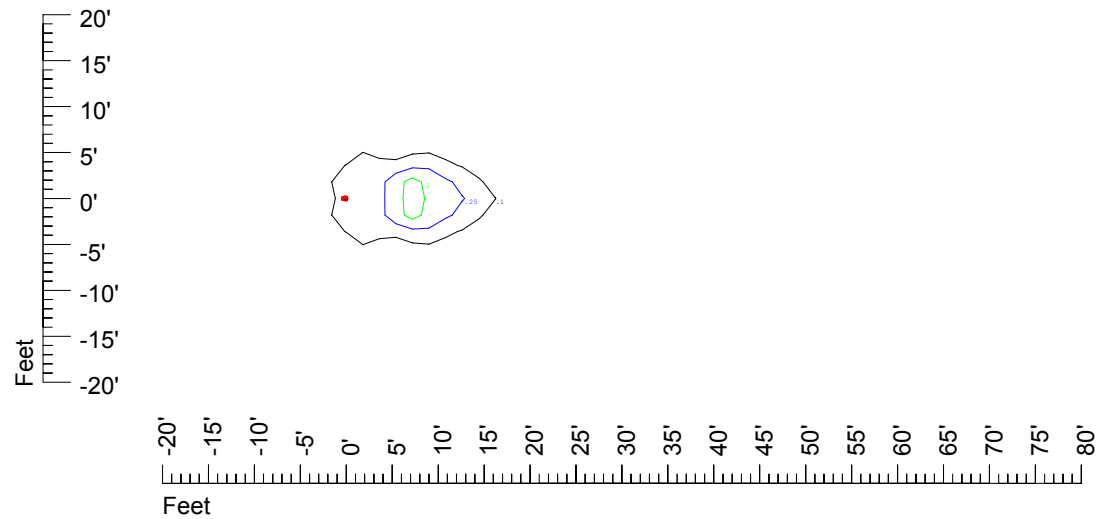

IES Photometric files C9211

Isoline template at 7' mounting height

Isoline values — 0.1 fc — 0.25 fc — 0.5 fc — 1.0 fc — 2.0 fc

Mounting height 7' Tilt 0°

Mounting height 7' Tilt 30°

Mounting height 7' Tilt 15°

Mounting height 7' Tilt 45°

IES Photometric files C9211

Isoline template at 9' mounting height

Isoline values — 0.1 fc — 0.25 fc — 0.5 fc — 1.0 fc — 2.0 fc

Mounting height 9' Tilt 0°

Mounting height 9' Tilt 30°

Mounting height 9' Tilt 15°

Mounting height 9' Tilt 45°

IES Photometric files C9211

Isoline template at 11' mounting height

Isoline values — 0.1 fc — 0.25 fc — 0.5 fc — 1.0 fc — 2.0 fc

Mounting height 11' Tilt 0°

Mounting height 20' Tilt 0°

Mounting height 20' Tilt 30°

Mounting height 20' Tilt 15°

Mounting height 20' Tilt 45°

IES File: C9211

Lighting level in fc / Distance in feet

Vertical plan 0° to 180°
Horizontal plan 0°