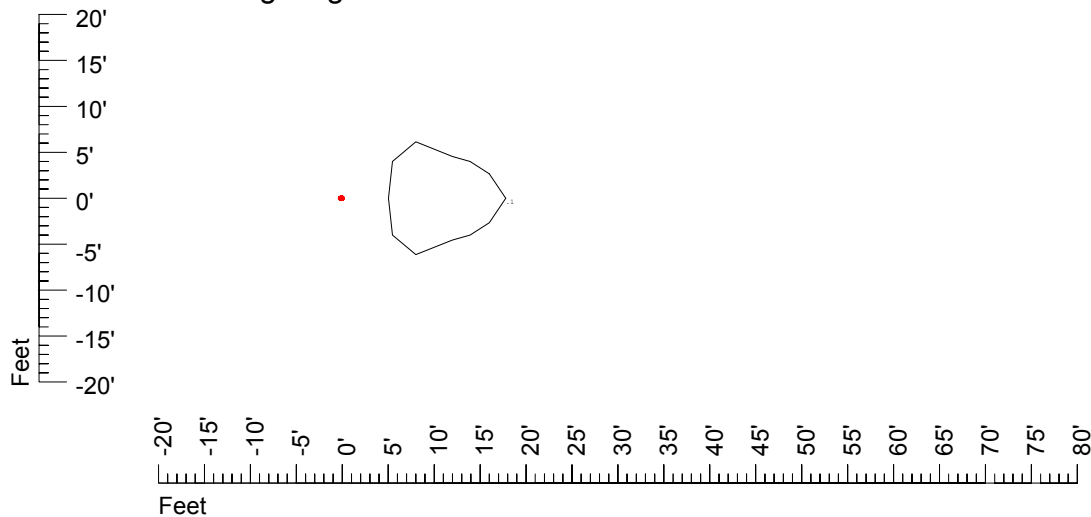

Mounting height 11' Tilt 30°

Mounting height 11' Tilt 15°

Mounting height 11' Tilt 45°

IES Photometric files C9211

Isoline template at 15' mounting height

Isoline values — 0.1 fc — 0.25 fc — 0.5 fc — 1.0 fc — 2.0 fc

Mounting height 15' Tilt 0°

Mounting height 15' Tilt 30°

Mounting height 15' Tilt 15°

Mounting height 15' Tilt 45°

IES Photometric files C9211

Isoline template at 20' mounting height

Isoline values — 0.1 fc — 0.25 fc — 0.5 fc — 1.0 fc — 2.0 fc

Mounting height 20' Tilt 0°

Mounting height 20' Tilt 30°

Mounting height 20' Tilt 15°

Mounting height 20' Tilt 45°

IES File: C9211

Lighting level in fc / Distance in feet

Vertical plan 0° to 180°
Horizontal plan 0°