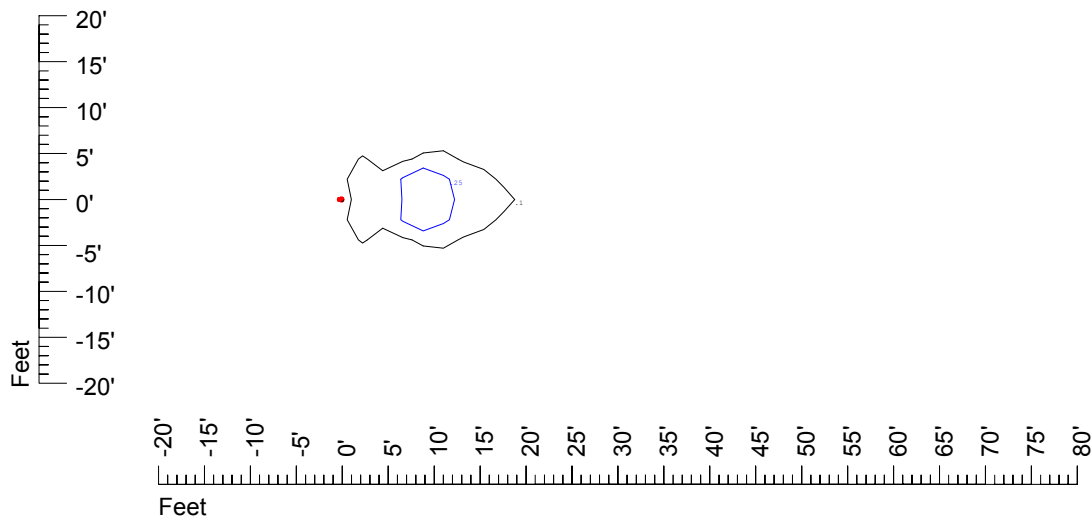

Mounting height 9' Tilt 15°

Mounting height 9' Tilt 45°

IES Photometric files C9211

Isoline template at 11' mounting height

Isoline values — 0.1 fc — 0.25 fc — 0.5 fc — 1.0 fc — 2.0 fc

Mounting height 11' Tilt 0°

Mounting height 11' Tilt 30°

Mounting height 11' Tilt 15°

Mounting height 11' Tilt 45°

IES Photometric files C9211

Isoline template at 15' mounting height

Isoline values — 0.1 fc — 0.25 fc — 0.5 fc — 1.0 fc — 2.0 fc