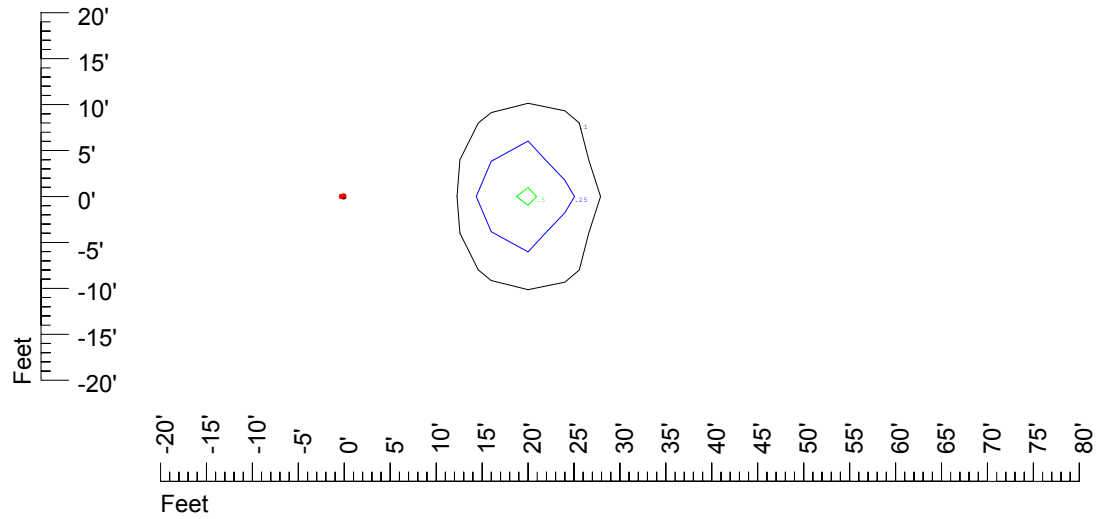

Mounting height 11' Tilt 30°

Mounting height 11' Tilt 15°

Mounting height 11' Tilt 45°

IES Photometric files C9214

Isoline template at 15' mounting height

Isoline values — 0.1 fc — 0.25 fc — 0.5 fc — 1.0 fc — 2.0 fc

Mounting height 15' Tilt 0°

Mounting height 15' Tilt 30°

Mounting height 15' Tilt 15°

Mounting height 15' Tilt 45°

IES Photometric files C9214

Isoline template at 20' mounting height

Isoline values — 0.1 fc — 0.25 fc — 0.5 fc — 1.0 fc — 2.0 fc

Mounting height 20' Tilt 0°

Mounting height 20' Tilt 30°

Mounting height 20' Tilt 15°

Mounting height 20' Tilt 45°

IES File: C9214

Lighting level in fc / Distance in feet

Vertical plan 0° to 180°
Horizontal plan 0°