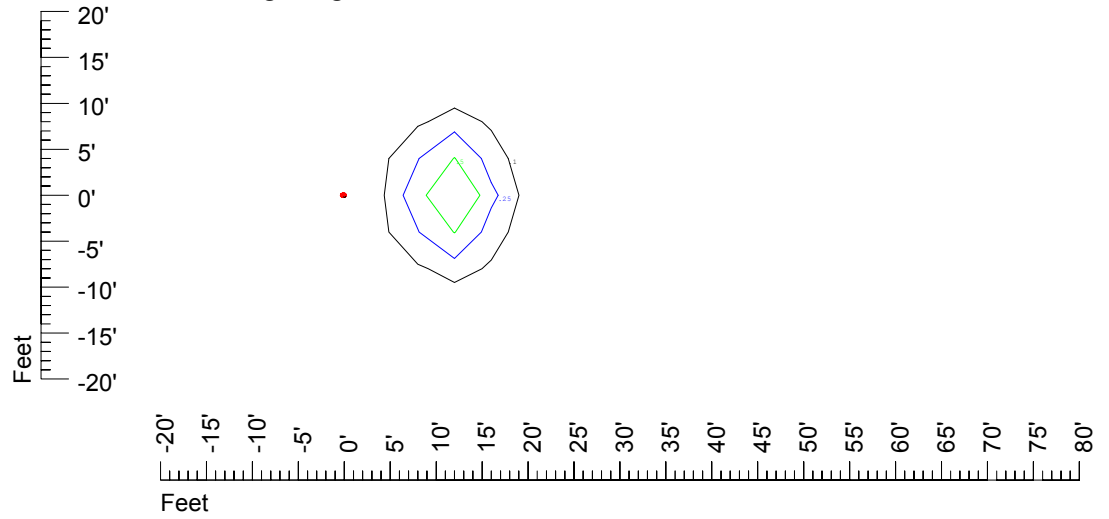

Mounting height 11' Tilt 30°

Mounting height 11' Tilt 15°

Mounting height 11' Tilt 45°

IES Photometric files C9214

Isoline template at 15' mounting height

Isoline values — 0.1 fc — 0.25 fc — 0.5 fc — 1.0 fc — 2.0 fc

Mounting height 15' Tilt 0°

Mounting height 15' Tilt 30°

Mounting height 15' Tilt 15°

Mounting height 15' Tilt 45°

IES Photometric files C9214

Isoline template at 20' mounting height

Isoline values — 0.1 fc — 0.25 fc — 0.5 fc — 1.0 fc — 2.0 fc

Mounting height 20' Tilt 0°

Mounting height 20' Tilt 30°

Mounting height 20' Tilt 15°

Mounting height 20' Tilt 45°

IES File: C9214

Lighting level in fc / Distance in feet

Vertical plan 0° to 180°
Horizontal plan 0°