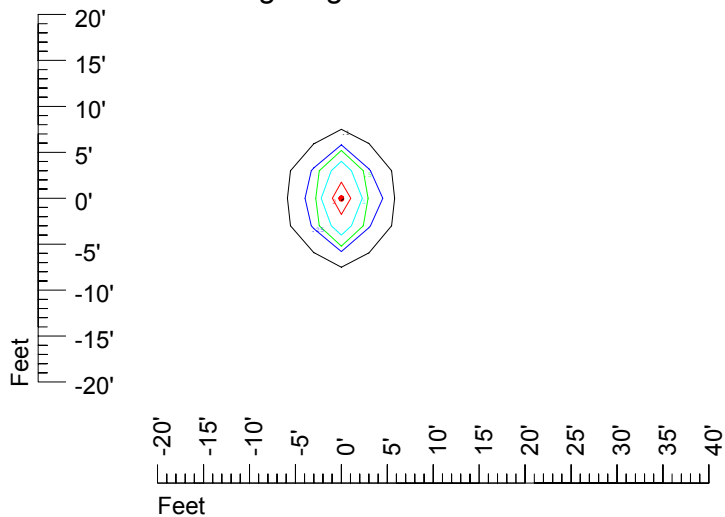

IES Photometric files C9214

Isoline template at 7' mounting height

Isoline values — 0.1 fc — 0.25 fc — 0.5 fc — 1.0 fc — 2.0 fc

Mounting height 7' Tilt 0°

Mounting height 7' Tilt 30°

Mounting height 7' Tilt 15°

Mounting height 9' Tilt 15°

Mounting height 9' Tilt 45°

IES Photometric files C9214

Isoline template at 11' mounting height

Isoline values — 0.1 fc — 0.25 fc — 0.5 fc — 1.0 fc — 2.0 fc

Mounting height 11' Tilt 0°

Mounting height 11' Tilt 30°

Mounting height 11' Tilt 15°

Mounting height 11' Tilt 45°

IES Photometric files C9214

Isoline template at 15' mounting height

Isoline values — 0.1 fc — 0.25 fc — 0.5 fc — 1.0 fc — 2.0 fc

Mounting height 15' Tilt 0°

Mounting height 15' Tilt 30°

Mounting height 15' Tilt 15°

Mounting height 15' Tilt 45°

IES Photometric files C9214

Isoline template at 20' mounting height

Isoline values — 0.1 fc — 0.25 fc — 0.5 fc — 1.0 fc — 2.0 fc