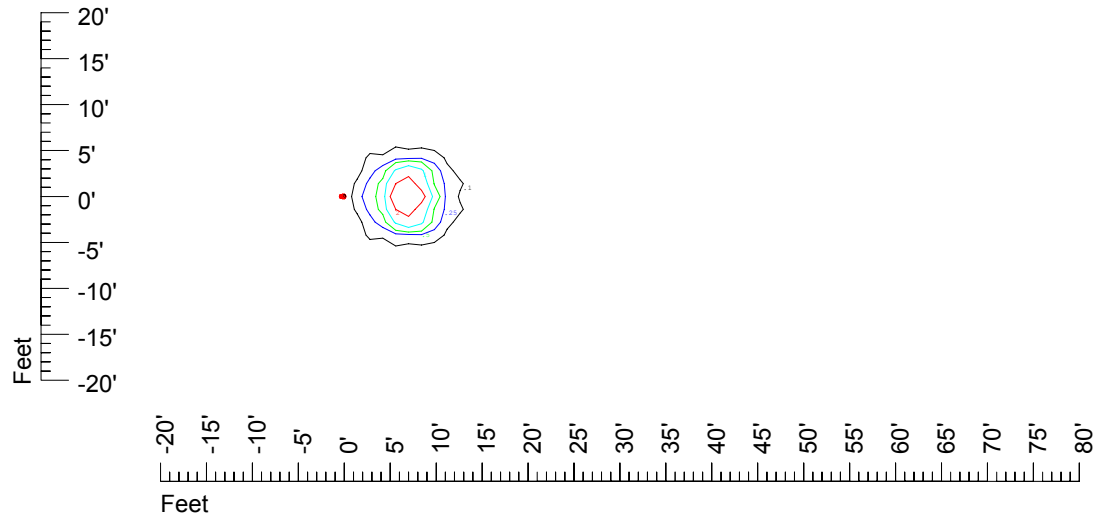

IES Photometric files C9214

Isoline template at 7' mounting height

Isoline values — 0.1 fc — 0.25 fc — 0.5 fc — 1.0 fc — 2.0 fc

Mounting height 7' Tilt 0°

Mounting height 7' Tilt 30°

Mounting height 7' Tilt 15°

Mounting height 7' Tilt 45°

IES Photometric files C9214

Isoline template at 9' mounting height

Isoline values — 0.1 fc — 0.25 fc — 0.5 fc — 1.0 fc — 2.0 fc

Mounting height 9' Tilt 0°

Mounting height 9' Tilt 30°

Mounting height 9' Tilt 15°

Mounting height 9' Tilt 45°

IES Photometric files C9214

Isoline template at 11' mounting height

Isoline values — 0.1 fc — 0.25 fc — 0.5 fc — 1.0 fc — 2.0 fc

Mounting height 11' Tilt 0°

Mounting height 20' Tilt 0°

Mounting height 20' Tilt 30°

Mounting height 20' Tilt 15°

Mounting height 20' Tilt 45°

IES File: C9214

Lighting level in fc / Distance in feet

Vertical plan 0° to 180°
Horizontal plan 0°