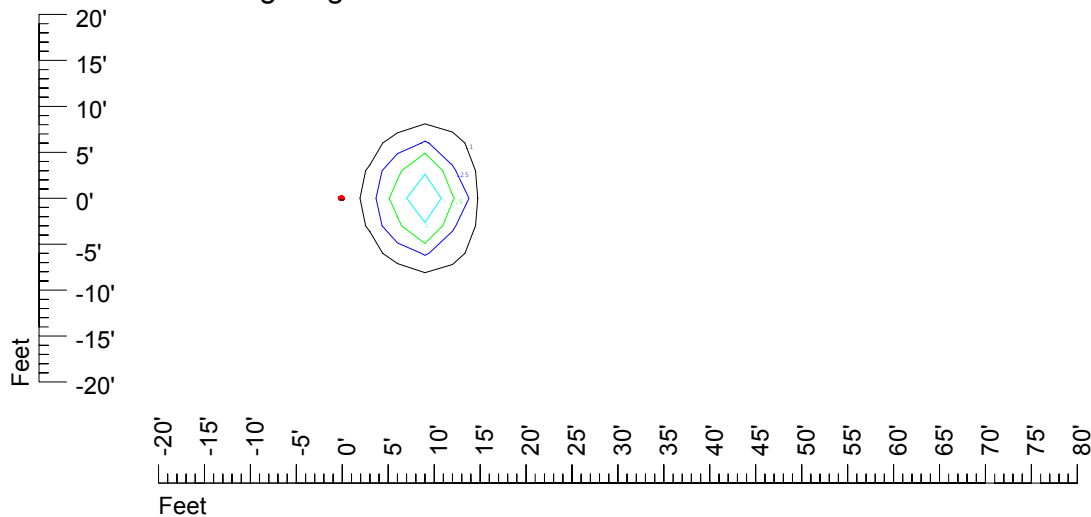

Mounting height 15' Tilt 30°