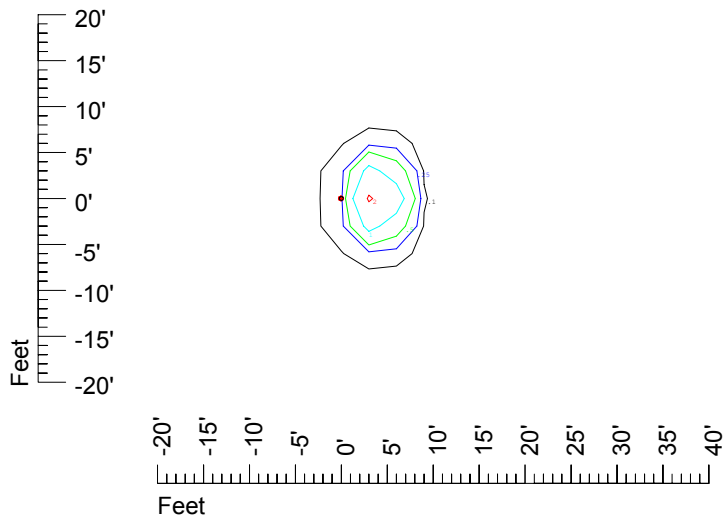

IES Photometric files C9214

Isoline template at 7' mounting height

Isoline values — 0.1 fc — 0.25 fc — 0.5 fc — 1.0 fc — 2.0 fc

Mounting height 7' Tilt 0°

Mounting height 7' Tilt 30°

Mounting height 7' Tilt 15°

Mounting height 9' Tilt 15°

Mounting height 9' Tilt 45°

IES Photometric files C9214

Isoline template at 11' mounting height

Isoline values — 0.1 fc — 0.25 fc — 0.5 fc — 1.0 fc — 2.0 fc

Mounting height 11' Tilt 0°

Mounting height 11' Tilt 30°

Mounting height 11' Tilt 15°

Mounting height 11' Tilt 45°

IES Photometric files C9214

Isoline template at 15' mounting height

Isoline values — 0.1 fc — 0.25 fc — 0.5 fc — 1.0 fc — 2.0 fc

Mounting height 15' Tilt 0°

Mounting height 15' Tilt 30°

Mounting height 15' Tilt 15°

Mounting height 15' Tilt 45°

IES Photometric files C9214

Isoline template at 20' mounting height

Isoline values — 0.1 fc — 0.25 fc — 0.5 fc — 1.0 fc — 2.0 fc