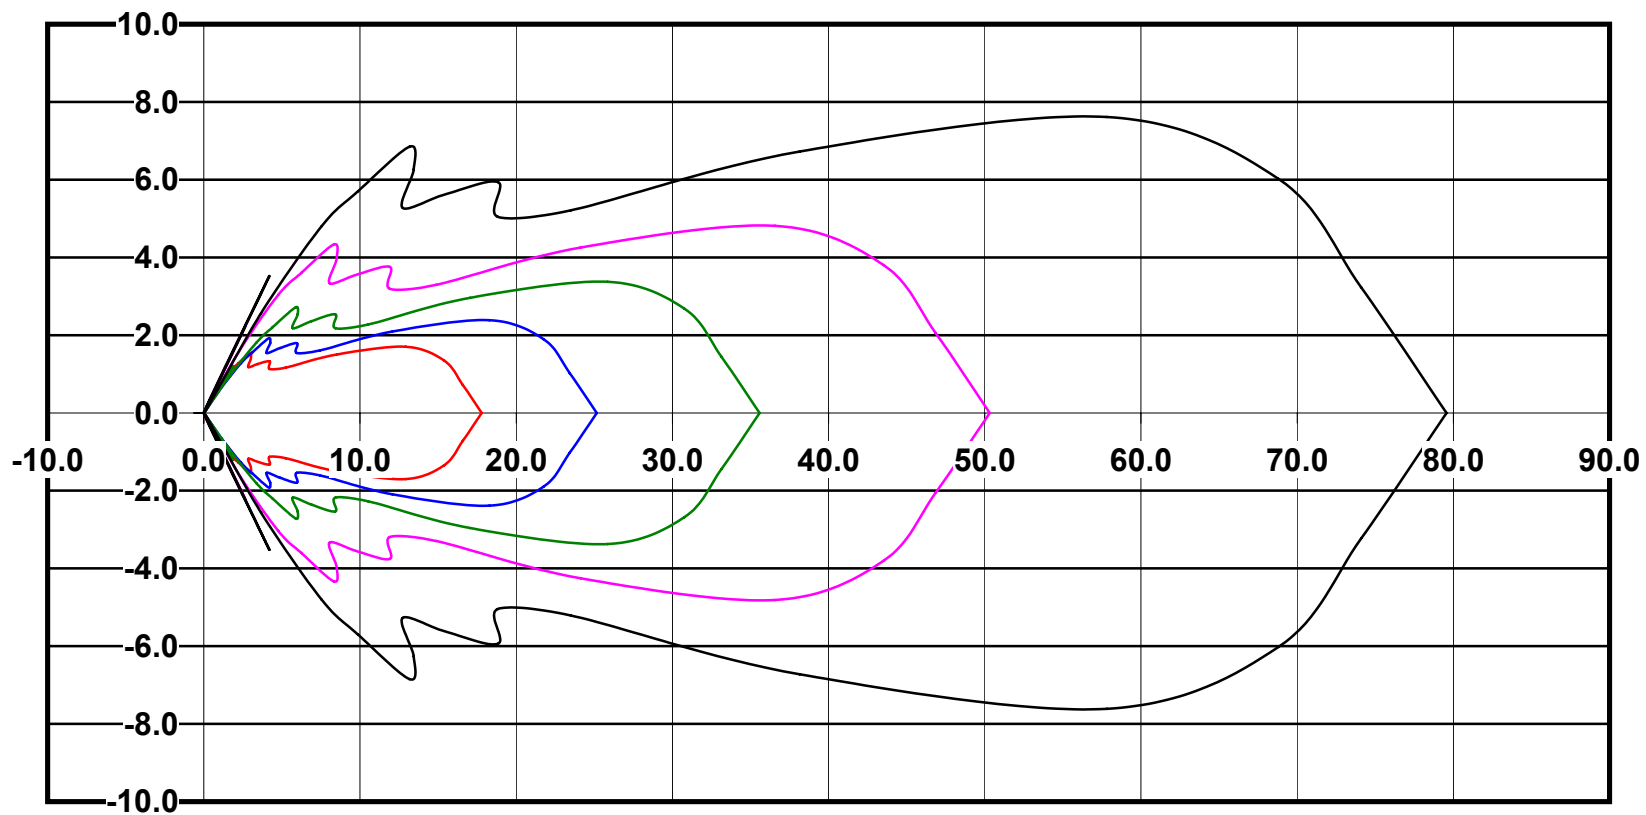

Mounting height 15' Tilt 0°

Mounting height 15' Tilt 30°

Mounting height 15' Tilt 15°

Mounting height 15' Tilt 45°

IES Photometric files C9214

Isoline template at 20' mounting height

Isoline values — 0.1 fc — 0.25 fc — 0.5 fc — 1.0 fc — 2.0 fc

Mounting height 20' Tilt 0°

Mounting height 20' Tilt 30°

Mounting height 20' Tilt 15°

Mounting height 20' Tilt 45°

IES File: C9214

Lighting level in fc / Distance in feet

Vertical plan 0° to 180°
Horizontal plan 0°

— 2 fc — 1 fc — 0.5 fc — 0.25 fc — 0.1 fc