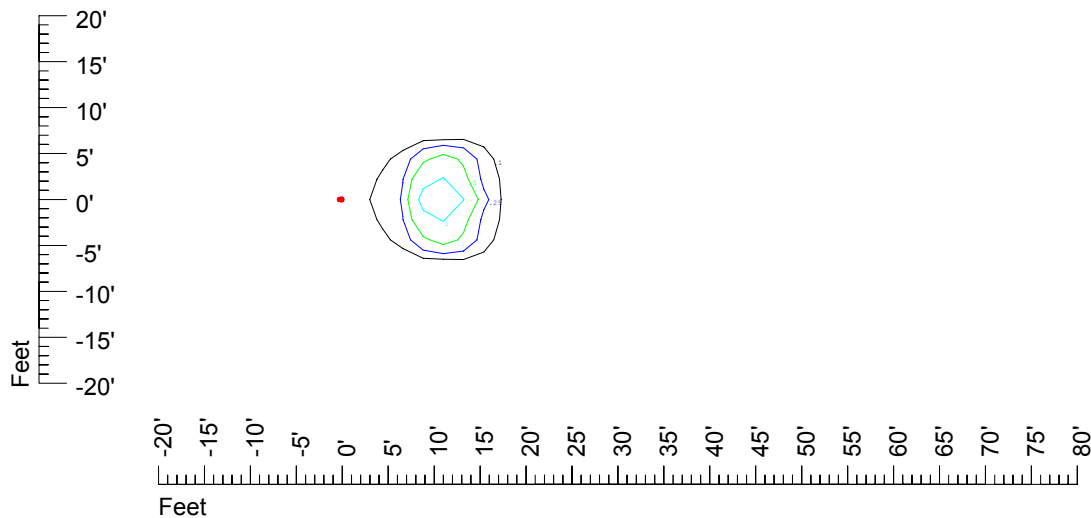

Mounting height 7' Tilt 45°

IES Photometric files C9214

Isoline template at 9' mounting height

Isoline values — 0.1 fc — 0.25 fc — 0.5 fc — 1.0 fc — 2.0 fc

Mounting height 9' Tilt 0°

Mounting height 9' Tilt 30°

Mounting height 9' Tilt 15°

Mounting height 9' Tilt 45°

IES Photometric files C9214

Isoline template at 11' mounting height

Isoline values — 0.1 fc — 0.25 fc — 0.5 fc — 1.0 fc — 2.0 fc

Mounting height 11' Tilt 0°

Mounting height 11' Tilt 30°

Mounting height 11' Tilt 15°

Mounting height 11' Tilt 45°

IES Photometric files C9214

Isoline template at 15' mounting height

Isoline values — 0.1 fc — 0.25 fc — 0.5 fc — 1.0 fc — 2.0 fc