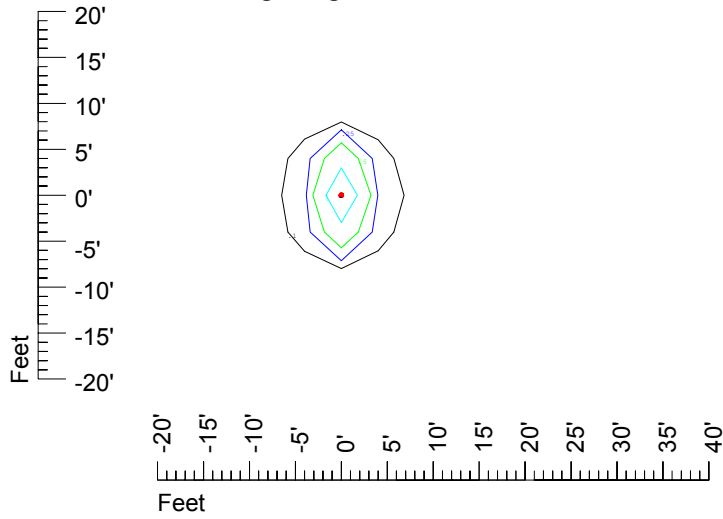

IES Photometric files C9214

Isoline template at 7' mounting height

Isoline values — 0.1 fc — 0.25 fc — 0.5 fc — 1.0 fc — 2.0 fc

Mounting height 7' Tilt 0°

Mounting height 7' Tilt 30°

Mounting height 7' Tilt 15°

Mounting height 11' Tilt 30°

Mounting height 11' Tilt 15°

Mounting height 11' Tilt 45°

IES Photometric files C9214

Isoline template at 15' mounting height

Isoline values — 0.1 fc — 0.25 fc — 0.5 fc — 1.0 fc — 2.0 fc

Mounting height 15' Tilt 0°

Mounting height 15' Tilt 30°

Mounting height 15' Tilt 15°

Mounting height 15' Tilt 45°

IES Photometric files C9214

Isoline template at 20' mounting height

Isoline values — 0.1 fc — 0.25 fc — 0.5 fc — 1.0 fc — 2.0 fc

Mounting height 20' Tilt 0°

Mounting height 20' Tilt 30°

Mounting height 20' Tilt 15°

Mounting height 20' Tilt 45°

IES File: C9214

Lighting level in fc / Distance in feet

Vertical plan 0° to 180°
Horizontal plan 0°