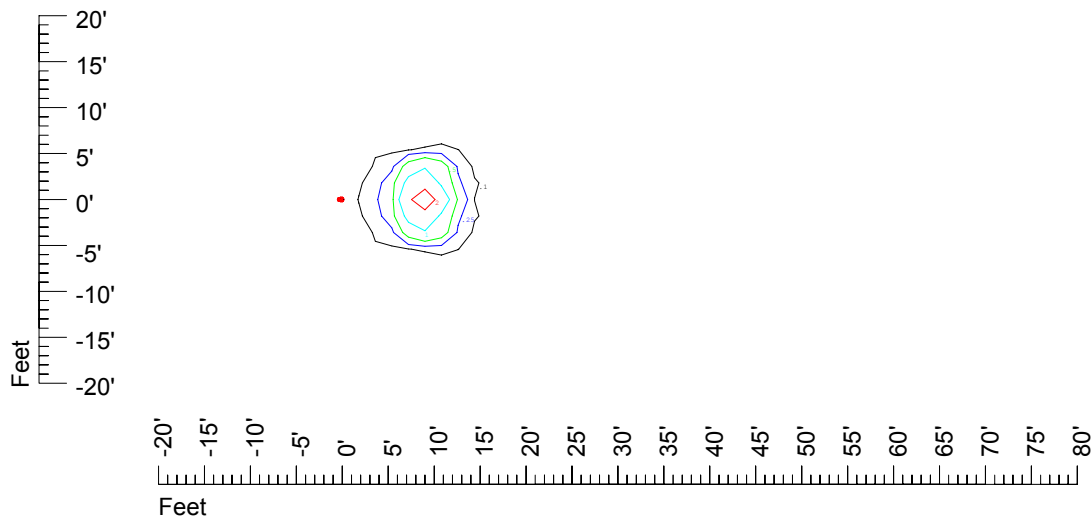

IES Photometric files C9214

Isoline template at 7' mounting height

Isoline values — 0.1 fc — 0.25 fc — 0.5 fc — 1.0 fc — 2.0 fc

Mounting height 7' Tilt 0°

Mounting height 7' Tilt 30°

Mounting height 7' Tilt 15°

Mounting height 7' Tilt 45°

IES Photometric files C9214

Isoline template at 9' mounting height

Isoline values — 0.1 fc — 0.25 fc — 0.5 fc — 1.0 fc — 2.0 fc

Mounting height 9' Tilt 0°

Mounting height 9' Tilt 30°

Mounting height 9' Tilt 15°

Mounting height 9' Tilt 45°

IES Photometric files C9214

Isoline template at 11' mounting height

Isoline values — 0.1 fc — 0.25 fc — 0.5 fc — 1.0 fc — 2.0 fc

Mounting height 11' Tilt 0°