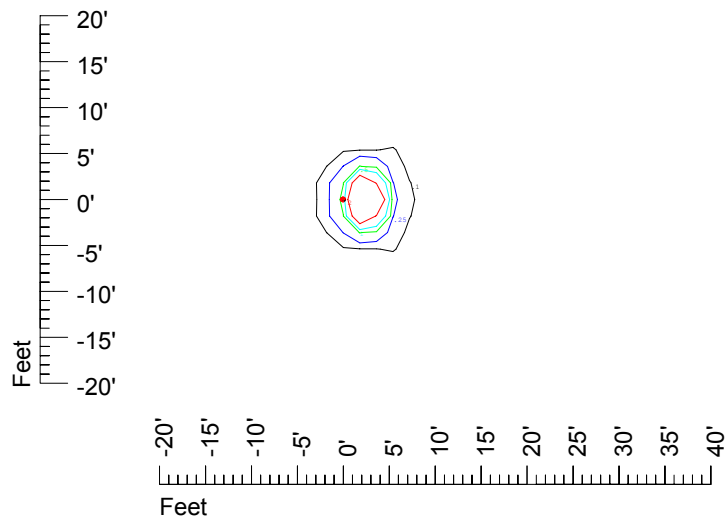

IES Photometric files C9214

Isoline template at 7' mounting height

Isoline values — 0.1 fc — 0.25 fc — 0.5 fc — 1.0 fc — 2.0 fc

Mounting height 7' Tilt 0°

Mounting height 7' Tilt 30°

Mounting height 7' Tilt 15°

Mounting height 7' Tilt 45°

IES Photometric files C9214

Isoline template at 9' mounting height

Isoline values — 0.1 fc — 0.25 fc — 0.5 fc — 1.0 fc — 2.0 fc

Mounting height 9' Tilt 0°

Mounting height 9' Tilt 30°

Mounting height 9' Tilt 15°

Mounting height 9' Tilt 45°

IES Photometric files C9214

Isoline template at 11' mounting height

Isoline values — 0.1 fc — 0.25 fc — 0.5 fc — 1.0 fc — 2.0 fc

Mounting height 11' Tilt 0°

Mounting height 11' Tilt 30°

Mounting height 11' Tilt 15°

Mounting height 11' Tilt 45°

IES Photometric files C9214

Isoline template at 15' mounting height

Isoline values — 0.1 fc — 0.25 fc — 0.5 fc — 1.0 fc — 2.0 fc