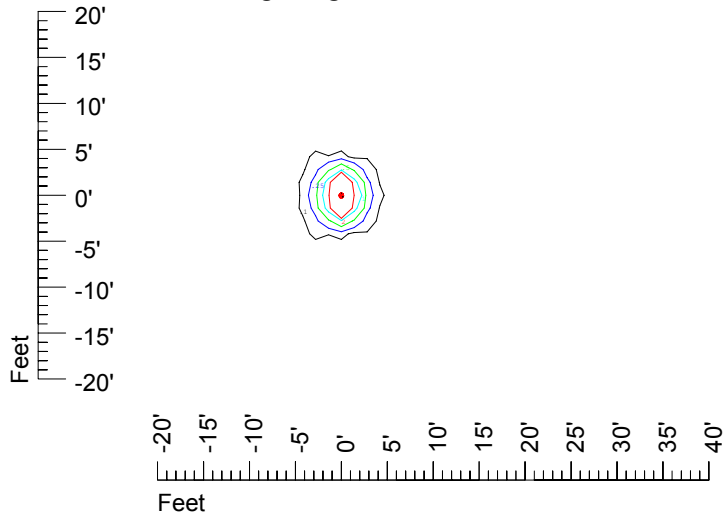

IES Photometric files C9214

Isoline template at 7' mounting height

Isoline values — 0.1 fc — 0.25 fc — 0.5 fc — 1.0 fc — 2.0 fc

Mounting height 7' Tilt 0°

Mounting height 7' Tilt 30°

Mounting height 7' Tilt 15°

Mounting height 7' Tilt 45°

IES Photometric files C9214

Isoline template at 9' mounting height

Isoline values — 0.1 fc — 0.25 fc — 0.5 fc — 1.0 fc — 2.0 fc

Mounting height 9' Tilt 0°

Mounting height 9' Tilt 30°

Mounting height 9' Tilt 15°

Mounting height 9' Tilt 45°

IES Photometric files C9214

Isoline template at 11' mounting height

Isoline values — 0.1 fc — 0.25 fc — 0.5 fc — 1.0 fc — 2.0 fc

Mounting height 11' Tilt 0°

Mounting height 20' Tilt 0°

Mounting height 20' Tilt 30°

Mounting height 20' Tilt 15°

Mounting height 20' Tilt 45°

IES File: C9214

Lighting level in fc / Distance in feet

Vertical plan 0° to 180°
Horizontal plan 0°