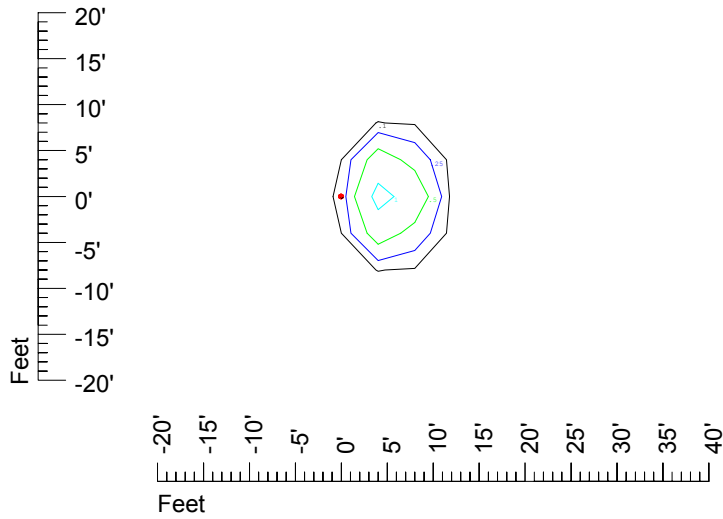

IES Photometric files C9214

Isoline template at 7' mounting height

Isoline values — 0.1 fc — 0.25 fc — 0.5 fc — 1.0 fc — 2.0 fc

Mounting height 7' Tilt 0°

Mounting height 7' Tilt 30°

Mounting height 7' Tilt 15°

Mounting height 11' Tilt 30°

Mounting height 11' Tilt 15°

Mounting height 11' Tilt 45°

IES Photometric files C9214

Isoline template at 15' mounting height

Isoline values — 0.1 fc — 0.25 fc — 0.5 fc — 1.0 fc — 2.0 fc

Mounting height 15' Tilt 0°

Mounting height 15' Tilt 30°

Mounting height 15' Tilt 15°

Mounting height 15' Tilt 45°

IES Photometric files C9214

Isoline template at 20' mounting height

Isoline values — 0.1 fc — 0.25 fc — 0.5 fc — 1.0 fc — 2.0 fc

Mounting height 20' Tilt 0°

Mounting height 20' Tilt 30°

Mounting height 20' Tilt 15°

Mounting height 20' Tilt 45°

IES File: C9214

Lighting level in fc / Distance in feet

Vertical plan 0° to 180°
Horizontal plan 0°