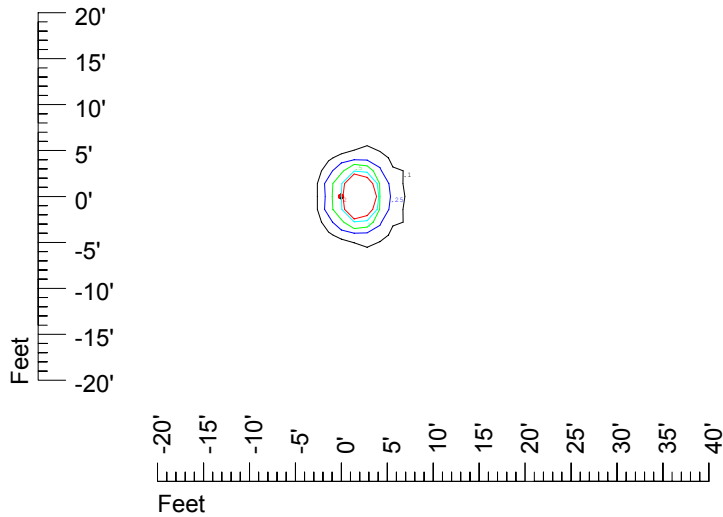

IES Photometric files C9214

Isoline template at 7' mounting height

Isoline values — 0.1 fc — 0.25 fc — 0.5 fc — 1.0 fc — 2.0 fc

Mounting height 7' Tilt 0°

Mounting height 7' Tilt 30°

Mounting height 7' Tilt 15°

Mounting height 7' Tilt 45°

IES Photometric files C9214

Isoline template at 9' mounting height

Isoline values — 0.1 fc — 0.25 fc — 0.5 fc — 1.0 fc — 2.0 fc

Mounting height 9' Tilt 0°

Mounting height 9' Tilt 30°

Mounting height 9' Tilt 15°

Mounting height 9' Tilt 45°

IES Photometric files C9214

Isoline template at 11' mounting height

Isoline values — 0.1 fc — 0.25 fc — 0.5 fc — 1.0 fc — 2.0 fc

Mounting height 11' Tilt 0°

Mounting height 20' Tilt 0°

Mounting height 20' Tilt 30°

Mounting height 20' Tilt 15°

Mounting height 20' Tilt 45°

IES File: C9214

Lighting level in fc / Distance in feet

Vertical plan 0° to 180°
Horizontal plan 0°