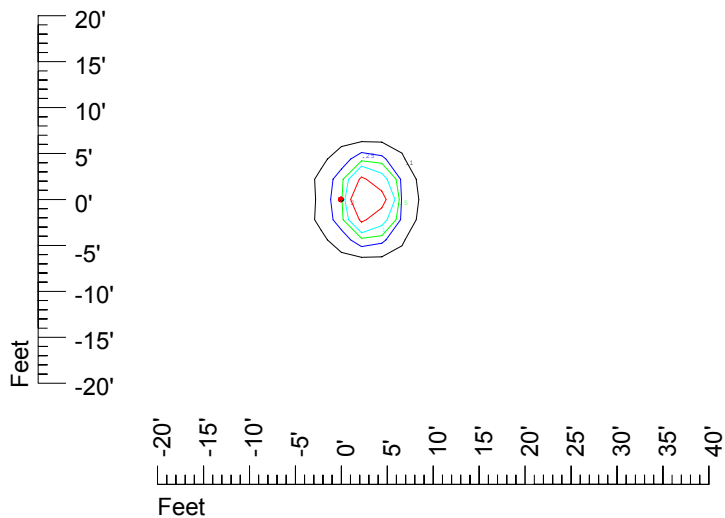

IES Photometric files C9214

Isoline template at 7' mounting height

Isoline values — 0.1 fc — 0.25 fc — 0.5 fc — 1.0 fc — 2.0 fc

Mounting height 7' Tilt 0°

Mounting height 7' Tilt 30°

Mounting height 7' Tilt 15°

Mounting height 7' Tilt 45°

IES Photometric files C9214

Isoline template at 9' mounting height

Isoline values — 0.1 fc — 0.25 fc — 0.5 fc — 1.0 fc — 2.0 fc

Mounting height 9' Tilt 0°

Mounting height 9' Tilt 30°

Mounting height 9' Tilt 15°

Mounting height 9' Tilt 45°

IES Photometric files C9214

Isoline template at 11' mounting height

Isoline values — 0.1 fc — 0.25 fc — 0.5 fc — 1.0 fc — 2.0 fc

Mounting height 11' Tilt 0°

Mounting height 11' Tilt 30°

Mounting height 11' Tilt 15°

Mounting height 11' Tilt 45°

IES Photometric files C9214

Isoline template at 15' mounting height

Isoline values — 0.1 fc — 0.25 fc — 0.5 fc — 1.0 fc — 2.0 fc