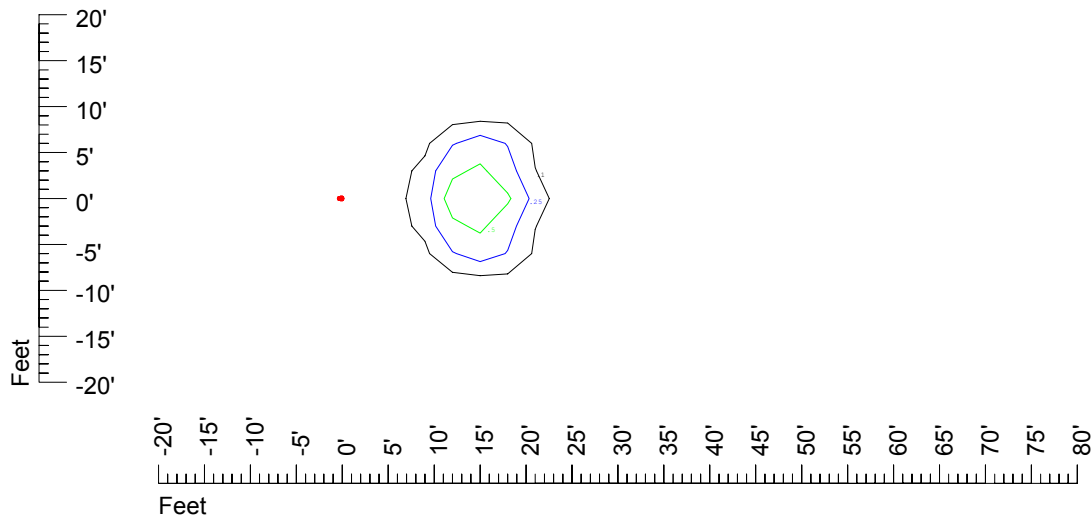

Mounting height 11' Tilt 30°

Mounting height 11' Tilt 15°

Mounting height 11' Tilt 45°

IES Photometric files C9214

Isoline template at 15' mounting height

Isoline values — 0.1 fc — 0.25 fc — 0.5 fc — 1.0 fc — 2.0 fc

Mounting height 15' Tilt 0°

Mounting height 15' Tilt 30°

Mounting height 15' Tilt 15°

Mounting height 15' Tilt 45°

IES Photometric files C9214

Isoline template at 20' mounting height

Isoline values — 0.1 fc — 0.25 fc — 0.5 fc — 1.0 fc — 2.0 fc

Mounting height 20' Tilt 0°

Mounting height 20' Tilt 30°

Mounting height 20' Tilt 15°

Mounting height 20' Tilt 45°

IES File: C9214

Lighting level in fc / Distance in feet

Vertical plan 0° to 180°
Horizontal plan 0°