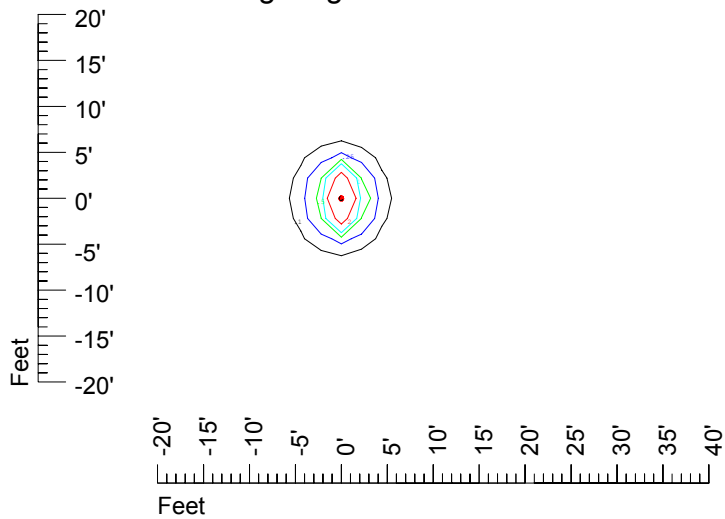

IES Photometric files C9214

Isoline template at 7' mounting height

Isoline values — 0.1 fc — 0.25 fc — 0.5 fc — 1.0 fc — 2.0 fc

Mounting height 7' Tilt 0°

Mounting height 7' Tilt 30°

Mounting height 7' Tilt 15°

Mounting height 7' Tilt 45°

IES Photometric files C9214

Isoline template at 9' mounting height

Isoline values — 0.1 fc — 0.25 fc — 0.5 fc — 1.0 fc — 2.0 fc

Mounting height 9' Tilt 0°

Mounting height 9' Tilt 30°

Mounting height 9' Tilt 15°

Mounting height 9' Tilt 45°

IES Photometric files C9214

Isoline template at 11' mounting height

Isoline values — 0.1 fc — 0.25 fc — 0.5 fc — 1.0 fc — 2.0 fc

Mounting height 11' Tilt 0°

Mounting height 11' Tilt 30°

Mounting height 11' Tilt 15°

Mounting height 11' Tilt 45°

IES Photometric files C9214

Isoline template at 15' mounting height

Isoline values — 0.1 fc — 0.25 fc — 0.5 fc — 1.0 fc — 2.0 fc