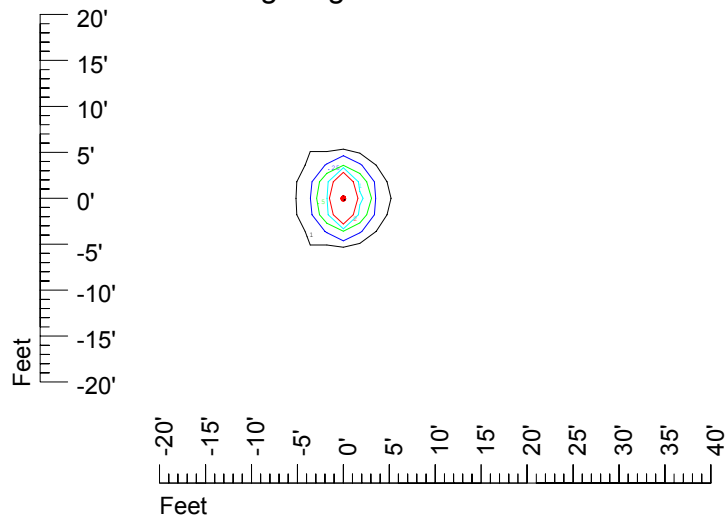

IES Photometric files C9214

Isoline template at 7' mounting height

Isoline values — 0.1 fc — 0.25 fc — 0.5 fc — 1.0 fc — 2.0 fc

Mounting height 7' Tilt 0°

Mounting height 7' Tilt 30°

Mounting height 7' Tilt 15°

Mounting height 7' Tilt 45°

IES Photometric files C9214

Isoline template at 9' mounting height

Isoline values — 0.1 fc — 0.25 fc — 0.5 fc — 1.0 fc — 2.0 fc

Mounting height 9' Tilt 0°

Mounting height 9' Tilt 30°

Mounting height 9' Tilt 15°

Mounting height 9' Tilt 45°

IES Photometric files C9214

Isoline template at 11' mounting height

Isoline values — 0.1 fc — 0.25 fc — 0.5 fc — 1.0 fc — 2.0 fc

Mounting height 11' Tilt 0°

Mounting height 11' Tilt 30°

Mounting height 11' Tilt 15°

Mounting height 11' Tilt 45°

IES Photometric files C9214

Isoline template at 15' mounting height

Isoline values — 0.1 fc — 0.25 fc — 0.5 fc — 1.0 fc — 2.0 fc