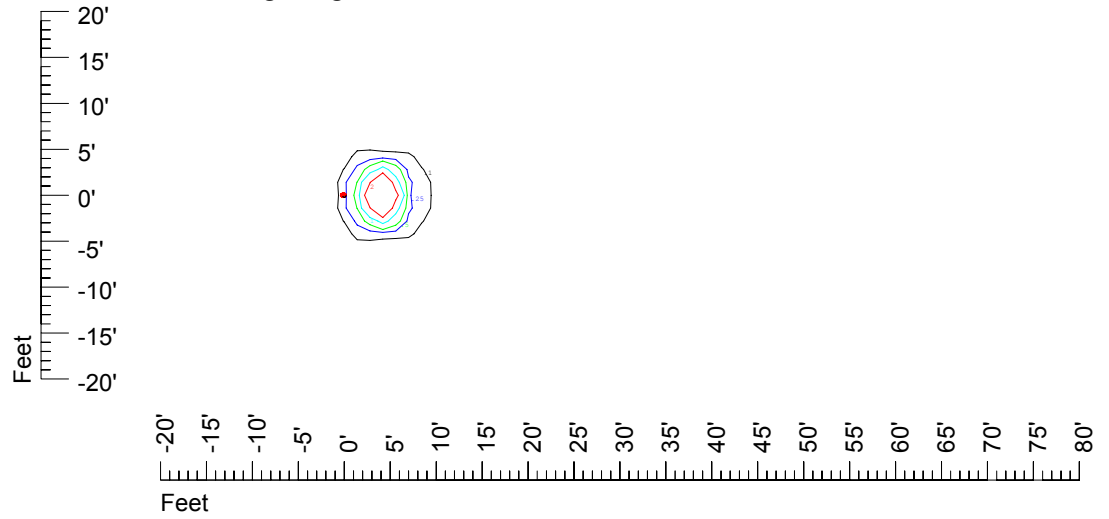

IES Photometric files C9214

Isoline template at 7' mounting height

Isoline values — 0.1 fc — 0.25 fc — 0.5 fc — 1.0 fc — 2.0 fc

Mounting height 7' Tilt 0°

Mounting height 7' Tilt 30°

Mounting height 7' Tilt 15°

Mounting height 7' Tilt 45°

IES Photometric files C9214

Isoline template at 9' mounting height

Isoline values — 0.1 fc — 0.25 fc — 0.5 fc — 1.0 fc — 2.0 fc

Mounting height 9' Tilt 0°

Mounting height 9' Tilt 30°

Mounting height 9' Tilt 15°

Mounting height 9' Tilt 45°

IES Photometric files C9214

Isoline template at 11' mounting height

Isoline values — 0.1 fc — 0.25 fc — 0.5 fc — 1.0 fc — 2.0 fc

Mounting height 11' Tilt 0°

Mounting height 20' Tilt 0°

Mounting height 20' Tilt 30°

Mounting height 20' Tilt 15°

Mounting height 20' Tilt 45°

IES File: C9214

Lighting level in fc / Distance in feet

Vertical plan 0° to 180°
Horizontal plan 0°