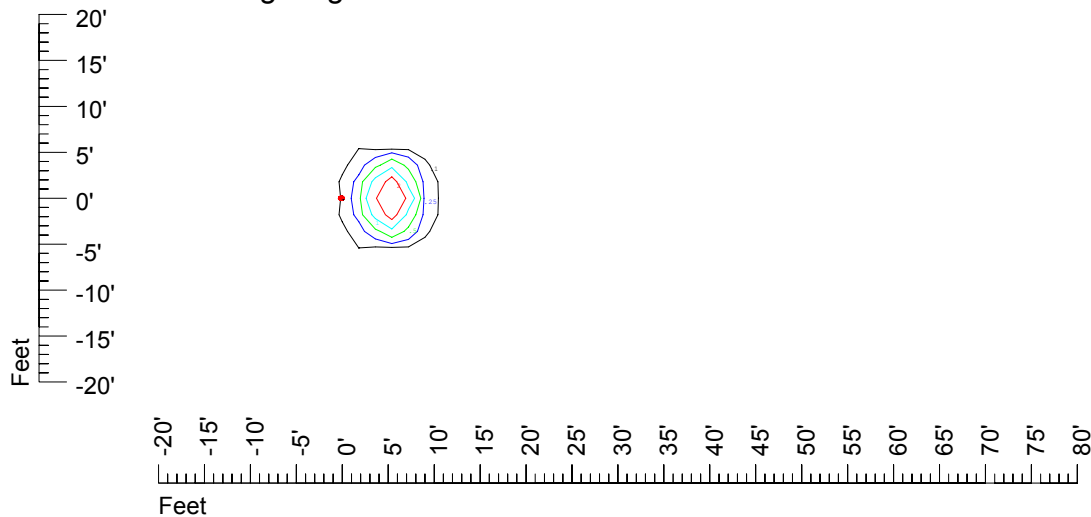

IES Photometric files C9214

Isoline template at 7' mounting height

Isoline values — 0.1 fc — 0.25 fc — 0.5 fc — 1.0 fc — 2.0 fc

Mounting height 7' Tilt 0°

Mounting height 7' Tilt 30°

Mounting height 7' Tilt 15°

Mounting height 7' Tilt 45°

IES Photometric files C9214

Isoline template at 9' mounting height

Isoline values — 0.1 fc — 0.25 fc — 0.5 fc — 1.0 fc — 2.0 fc

Mounting height 9' Tilt 0°

Mounting height 9' Tilt 30°

Mounting height 9' Tilt 15°

Mounting height 9' Tilt 45°

IES Photometric files C9214

Isoline template at 11' mounting height

Isoline values — 0.1 fc — 0.25 fc — 0.5 fc — 1.0 fc — 2.0 fc

Mounting height 11' Tilt 0°

Mounting height 20' Tilt 0°

Mounting height 20' Tilt 30°

Mounting height 20' Tilt 15°

Mounting height 20' Tilt 45°

IES File: C9214

Lighting level in fc / Distance in feet

Vertical plan 0° to 180°
Horizontal plan 0°