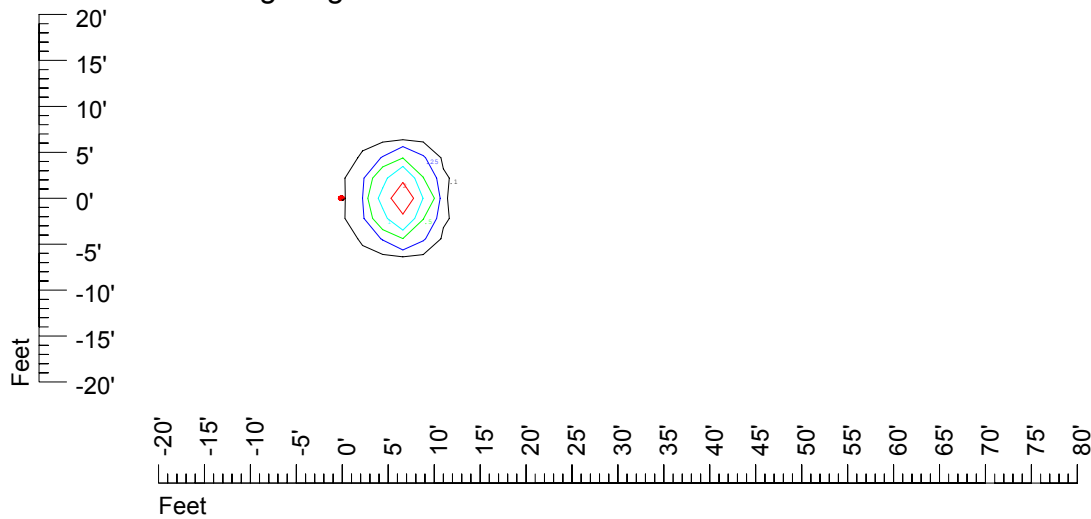

IES Photometric files C9214

Isoline template at 7' mounting height

Isoline values — 0.1 fc — 0.25 fc — 0.5 fc — 1.0 fc — 2.0 fc

Mounting height 7' Tilt 0°

Mounting height 7' Tilt 30°

Mounting height 7' Tilt 15°

Mounting height 7' Tilt 45°

IES Photometric files C9214

Isoline template at 9' mounting height

Isoline values — 0.1 fc — 0.25 fc — 0.5 fc — 1.0 fc — 2.0 fc

Mounting height 9' Tilt 0°

Mounting height 9' Tilt 30°

Mounting height 9' Tilt 15°

Mounting height 9' Tilt 45°

IES Photometric files C9214

Isoline template at 11' mounting height

Isoline values — 0.1 fc — 0.25 fc — 0.5 fc — 1.0 fc — 2.0 fc

Mounting height 11' Tilt 0°

Mounting height 11' Tilt 30°

Mounting height 11' Tilt 15°

Mounting height 11' Tilt 45°

IES Photometric files C9214

Isoline template at 15' mounting height

Isoline values — 0.1 fc — 0.25 fc — 0.5 fc — 1.0 fc — 2.0 fc