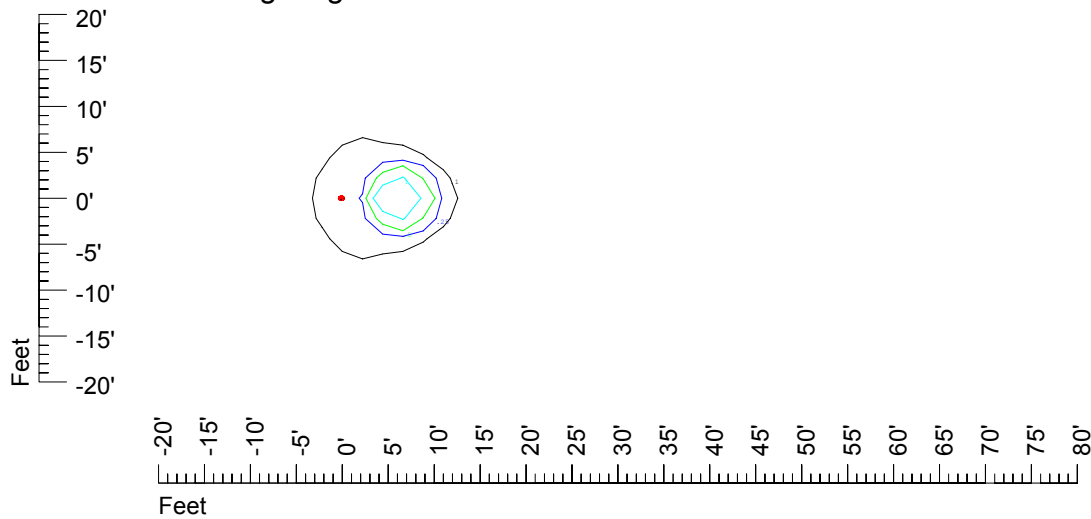

Mounting height 7' Tilt 45°

IES Photometric files C9220

Isoline template at 9' mounting height

Isoline values — 0.1 fc — 0.25 fc — 0.5 fc — 1.0 fc — 2.0 fc

Mounting height 9' Tilt 0°

Mounting height 9' Tilt 30°

Mounting height 9' Tilt 15°

Mounting height 9' Tilt 45°

IES Photometric files C9220

Isoline template at 11' mounting height

Isoline values — 0.1 fc — 0.25 fc — 0.5 fc — 1.0 fc — 2.0 fc

Mounting height 11' Tilt 0°

Mounting height 11' Tilt 30°

Mounting height 11' Tilt 15°

Mounting height 11' Tilt 45°

IES Photometric files C9220

Isoline template at 15' mounting height

Isoline values — 0.1 fc — 0.25 fc — 0.5 fc — 1.0 fc — 2.0 fc

Mounting height 20' Tilt 0°

Mounting height 20' Tilt 30°

Mounting height 20' Tilt 15°

Mounting height 20' Tilt 45°

IES File: C9220

Lighting level in fc / Distance in feet

Vertical plan 0° to 180°
Horizontal plan 0°