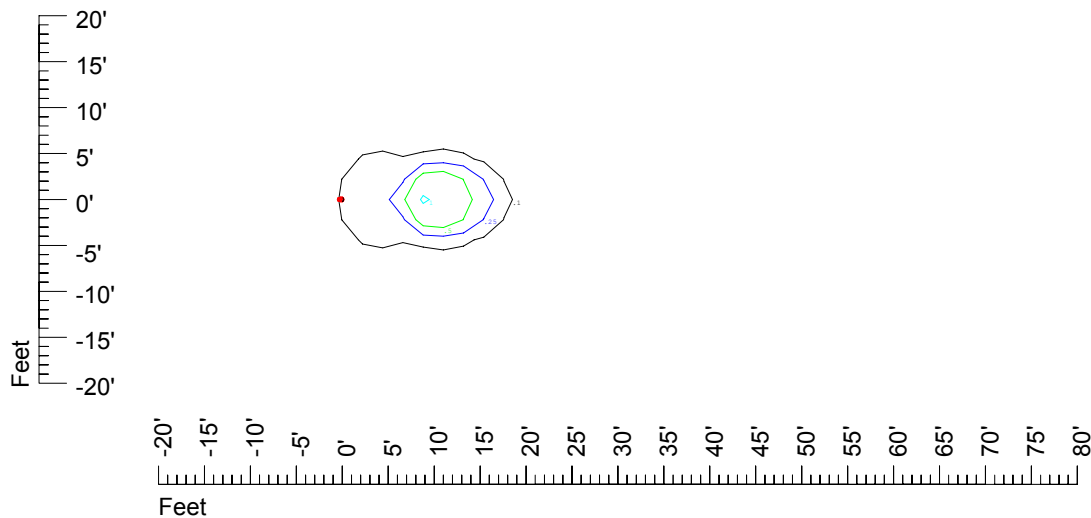

Mounting height 7' Tilt 45°

IES Photometric files C9220

Isoline template at 9' mounting height

Isoline values — 0.1 fc — 0.25 fc — 0.5 fc — 1.0 fc — 2.0 fc

Mounting height 9' Tilt 0°

Mounting height 9' Tilt 30°

Mounting height 9' Tilt 15°

Mounting height 9' Tilt 45°

IES Photometric files C9220

Isoline template at 11' mounting height

Isoline values — 0.1 fc — 0.25 fc — 0.5 fc — 1.0 fc — 2.0 fc

Mounting height 11' Tilt 0°

Mounting height 11' Tilt 30°

Mounting height 11' Tilt 15°

Mounting height 11' Tilt 45°

IES Photometric files C9220

Isoline template at 15' mounting height

Isoline values — 0.1 fc — 0.25 fc — 0.5 fc — 1.0 fc — 2.0 fc

Mounting height 20' Tilt 0°

Mounting height 20' Tilt 30°

Mounting height 20' Tilt 15°

Mounting height 20' Tilt 45°

IES File: C9220

Lighting level in fc / Distance in feet

Vertical plan 0° to 180°
Horizontal plan 0°