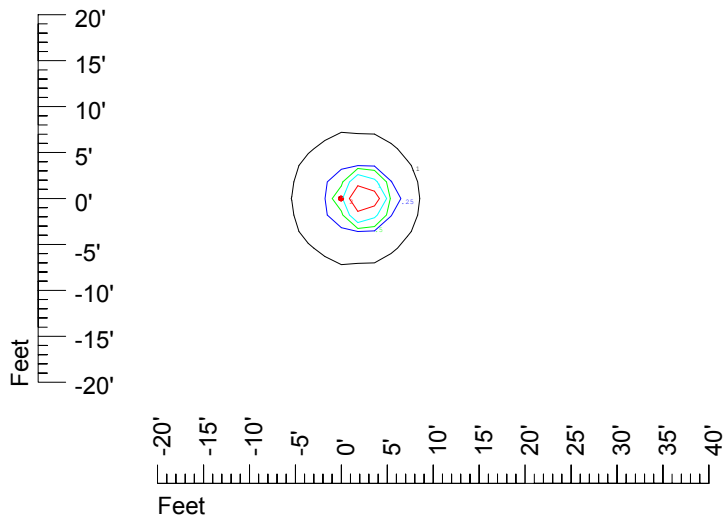

IES Photometric files C9220

Isoline template at 7' mounting height

Isoline values — 0.1 fc — 0.25 fc — 0.5 fc — 1.0 fc — 2.0 fc

Mounting height 7' Tilt 0°

Mounting height 7' Tilt 30°

Mounting height 7' Tilt 15°

Mounting height 7' Tilt 45°

IES Photometric files C9220

Isoline template at 9' mounting height

Isoline values — 0.1 fc — 0.25 fc — 0.5 fc — 1.0 fc — 2.0 fc

Mounting height 9' Tilt 0°

Mounting height 9' Tilt 30°

Mounting height 9' Tilt 15°

Mounting height 9' Tilt 45°

IES Photometric files C9220

Isoline template at 11' mounting height

Isoline values — 0.1 fc — 0.25 fc — 0.5 fc — 1.0 fc — 2.0 fc

Mounting height 11' Tilt 0°

Mounting height 11' Tilt 30°

Mounting height 11' Tilt 15°

Mounting height 11' Tilt 45°

IES Photometric files C9220

Isoline template at 15' mounting height

Isoline values — 0.1 fc — 0.25 fc — 0.5 fc — 1.0 fc — 2.0 fc