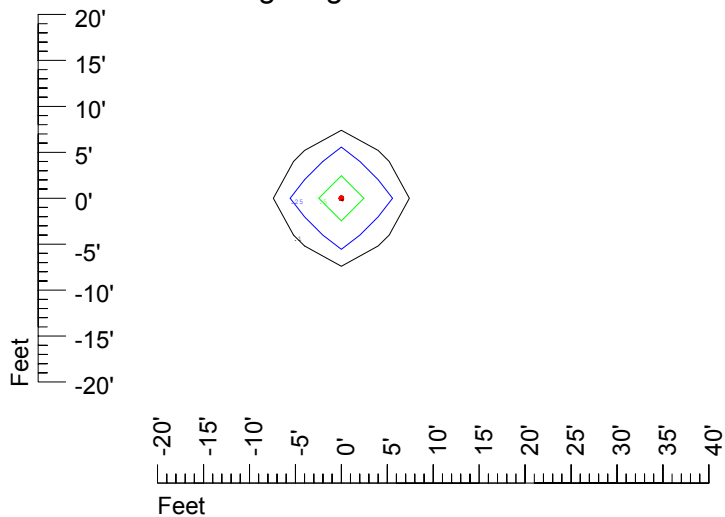

Mounting height 9' Tilt 15°

Mounting height 9' Tilt 45°

IES Photometric files C9220

Isoline template at 11' mounting height

Isoline values — 0.1 fc — 0.25 fc — 0.5 fc — 1.0 fc — 2.0 fc

Mounting height 11' Tilt 0°

Mounting height 11' Tilt 30°

Mounting height 11' Tilt 15°

Mounting height 11' Tilt 45°

IES Photometric files C9220

Isoline template at 15' mounting height

Isoline values — 0.1 fc — 0.25 fc — 0.5 fc — 1.0 fc — 2.0 fc

Mounting height 15' Tilt 0°

Mounting height 15' Tilt 30°

Mounting height 15' Tilt 15°

Mounting height 15' Tilt 45°

IES Photometric files C9220

Isoline template at 20' mounting height

Isoline values — 0.1 fc — 0.25 fc — 0.5 fc — 1.0 fc — 2.0 fc

Mounting height 20' Tilt 0°

Mounting height 20' Tilt 30°

Mounting height 20' Tilt 15°

Mounting height 20' Tilt 45°

IES File: C9220

Lighting level in fc / Distance in feet

Vertical plan 0° to 180°
Horizontal plan 0°