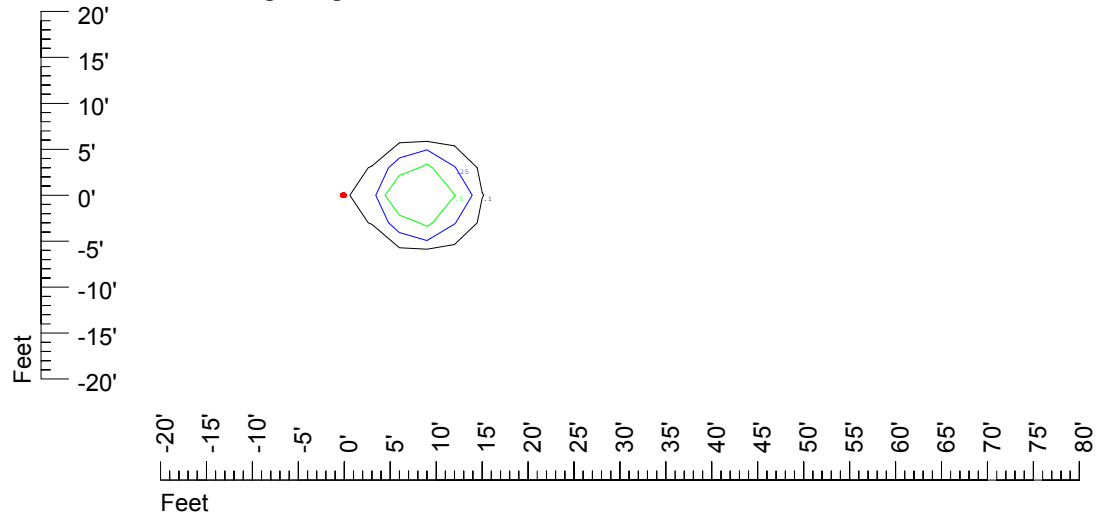

Mounting height 9' Tilt 15°

Mounting height 9' Tilt 45°

IES Photometric files C9220

Isoline template at 11' mounting height

Isoline values — 0.1 fc — 0.25 fc — 0.5 fc — 1.0 fc — 2.0 fc

Mounting height 11' Tilt 0°

Mounting height 11' Tilt 30°

Mounting height 11' Tilt 15°

Mounting height 11' Tilt 45°

IES Photometric files C9220

Isoline template at 15' mounting height

Isoline values — 0.1 fc — 0.25 fc — 0.5 fc — 1.0 fc — 2.0 fc

Mounting height 15' Tilt 0°

Mounting height 15' Tilt 30°

Mounting height 15' Tilt 15°

Mounting height 15' Tilt 45°

IES Photometric files C9220

Isoline template at 20' mounting height

Isoline values — 0.1 fc — 0.25 fc — 0.5 fc — 1.0 fc — 2.0 fc

Mounting height 20' Tilt 0°

Mounting height 20' Tilt 30°

Mounting height 20' Tilt 15°

Mounting height 20' Tilt 45°

IES File: C9220

Lighting level in fc / Distance in feet

Vertical plan 0° to 180°
Horizontal plan 0°