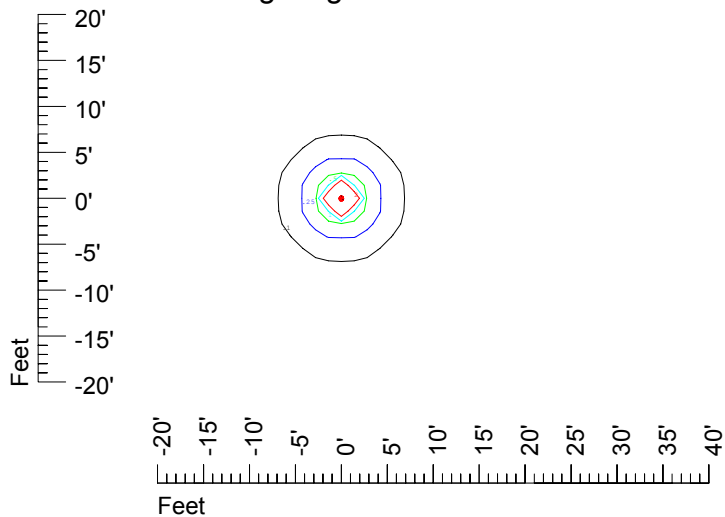

IES Photometric files C9220

Isoline template at 7' mounting height

Isoline values — 0.1 fc — 0.25 fc — 0.5 fc — 1.0 fc — 2.0 fc

Mounting height 7' Tilt 0°

Mounting height 7' Tilt 30°

Mounting height 7' Tilt 15°

Mounting height 7' Tilt 45°

IES Photometric files C9220

Isoline template at 9' mounting height

Isoline values — 0.1 fc — 0.25 fc — 0.5 fc — 1.0 fc — 2.0 fc

Mounting height 9' Tilt 0°

Mounting height 9' Tilt 30°

Mounting height 9' Tilt 15°

Mounting height 9' Tilt 45°

IES Photometric files C9220

Isoline template at 11' mounting height

Isoline values — 0.1 fc — 0.25 fc — 0.5 fc — 1.0 fc — 2.0 fc

Mounting height 11' Tilt 0°

Mounting height 20' Tilt 0°

Mounting height 20' Tilt 30°

Mounting height 20' Tilt 15°

Mounting height 20' Tilt 45°

IES File: C9220

Lighting level in fc / Distance in feet

Vertical plan 0° to 180°
Horizontal plan 0°