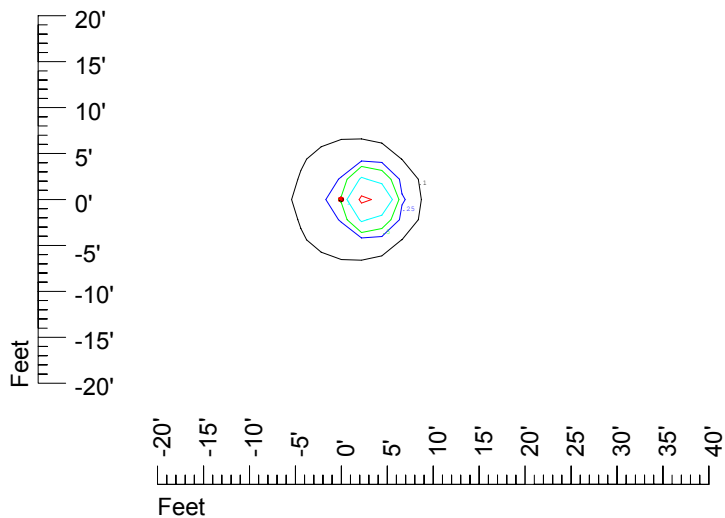

IES Photometric files C9220

Isoline template at 7' mounting height

Isoline values — 0.1 fc — 0.25 fc — 0.5 fc — 1.0 fc — 2.0 fc

Mounting height 7' Tilt 0°

Mounting height 7' Tilt 30°

Mounting height 7' Tilt 15°

Mounting height 7' Tilt 45°

IES Photometric files C9220

Isoline template at 9' mounting height

Isoline values — 0.1 fc — 0.25 fc — 0.5 fc — 1.0 fc — 2.0 fc

Mounting height 9' Tilt 0°

Mounting height 9' Tilt 30°

Mounting height 9' Tilt 15°

Mounting height 9' Tilt 45°

IES Photometric files C9220

Isoline template at 11' mounting height

Isoline values — 0.1 fc — 0.25 fc — 0.5 fc — 1.0 fc — 2.0 fc

Mounting height 11' Tilt 0°

Mounting height 11' Tilt 30°

Mounting height 11' Tilt 15°

Mounting height 11' Tilt 45°

IES Photometric files C9220

Isoline template at 15' mounting height

Isoline values — 0.1 fc — 0.25 fc — 0.5 fc — 1.0 fc — 2.0 fc