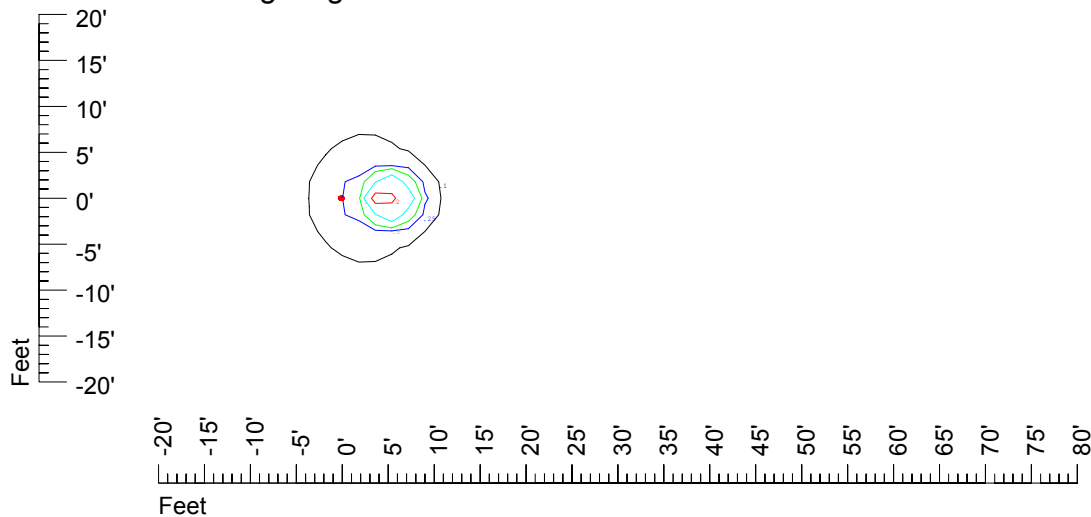

IES Photometric files C9220

Isoline template at 7' mounting height

Isoline values — 0.1 fc — 0.25 fc — 0.5 fc — 1.0 fc — 2.0 fc

Mounting height 7' Tilt 0°

Mounting height 7' Tilt 30°

Mounting height 7' Tilt 15°

Mounting height 7' Tilt 45°

IES Photometric files C9220

Isoline template at 9' mounting height

Isoline values — 0.1 fc — 0.25 fc — 0.5 fc — 1.0 fc — 2.0 fc

Mounting height 9' Tilt 0°

Mounting height 9' Tilt 30°

Mounting height 9' Tilt 15°

Mounting height 9' Tilt 45°

IES Photometric files C9220

Isoline template at 11' mounting height

Isoline values — 0.1 fc — 0.25 fc — 0.5 fc — 1.0 fc — 2.0 fc

Mounting height 11' Tilt 0°

Mounting height 20' Tilt 0°

Mounting height 20' Tilt 30°

Mounting height 20' Tilt 15°

Mounting height 20' Tilt 45°

IES File: C9220

Lighting level in fc / Distance in feet

Vertical plan 0° to 180°
Horizontal plan 0°