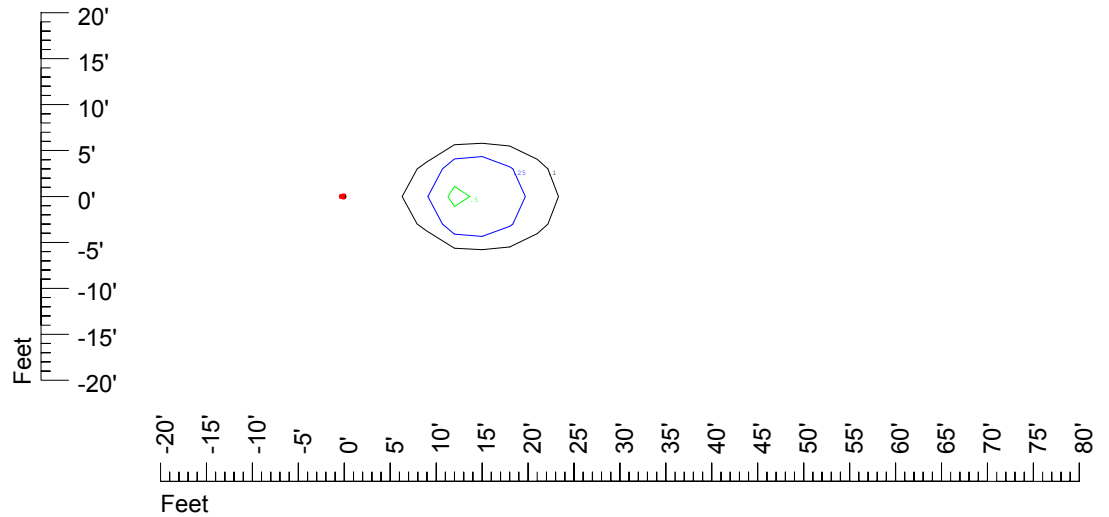

Mounting height 11' Tilt 30°

Mounting height 11' Tilt 15°

Mounting height 11' Tilt 45°

IES Photometric files C9220

Isoline template at 15' mounting height

Isoline values — 0.1 fc — 0.25 fc — 0.5 fc — 1.0 fc — 2.0 fc

Mounting height 15' Tilt 0°

Mounting height 15' Tilt 30°

Mounting height 15' Tilt 15°

Mounting height 15' Tilt 45°

IES Photometric files C9220

Isoline template at 20' mounting height

Isoline values — 0.1 fc — 0.25 fc — 0.5 fc — 1.0 fc — 2.0 fc

Mounting height 20' Tilt 0°

Mounting height 20' Tilt 30°

Mounting height 20' Tilt 15°

Mounting height 20' Tilt 45°

IES File: C9220

Lighting level in fc / Distance in feet

Vertical plan 0° to 180°
Horizontal plan 0°