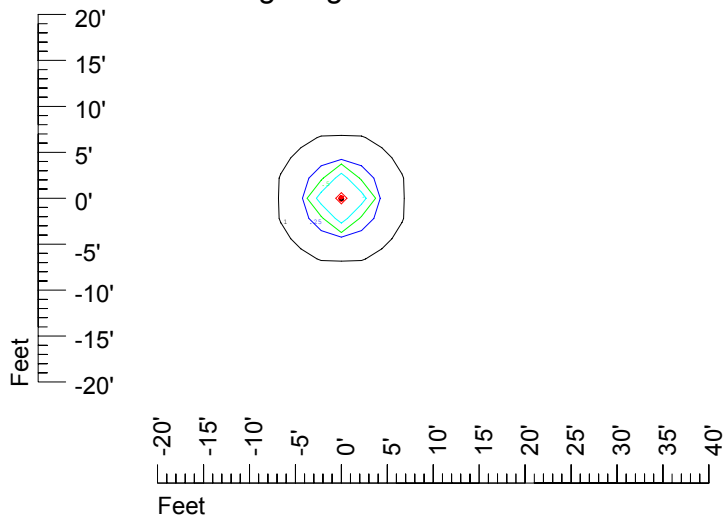

IES Photometric files C9220

Isoline template at 7' mounting height

Isoline values — 0.1 fc — 0.25 fc — 0.5 fc — 1.0 fc — 2.0 fc

Mounting height 7' Tilt 0°

Mounting height 7' Tilt 30°

Mounting height 7' Tilt 15°

Mounting height 7' Tilt 45°

IES Photometric files C9220

Isoline template at 9' mounting height

Isoline values — 0.1 fc — 0.25 fc — 0.5 fc — 1.0 fc — 2.0 fc

Mounting height 9' Tilt 0°

Mounting height 9' Tilt 30°

Mounting height 9' Tilt 15°

Mounting height 9' Tilt 45°

IES Photometric files C9220

Isoline template at 11' mounting height

Isoline values — 0.1 fc — 0.25 fc — 0.5 fc — 1.0 fc — 2.0 fc

Mounting height 11' Tilt 0°

Mounting height 11' Tilt 30°

Mounting height 11' Tilt 15°

Mounting height 11' Tilt 45°

IES Photometric files C9220

Isoline template at 15' mounting height

Isoline values — 0.1 fc — 0.25 fc — 0.5 fc — 1.0 fc — 2.0 fc