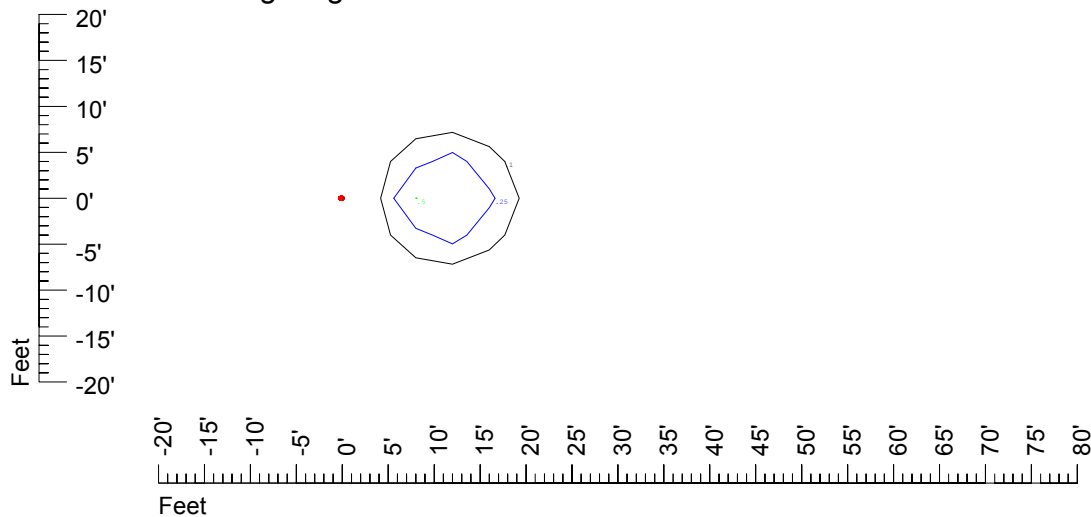

Mounting height 11' Tilt 30°

Mounting height 11' Tilt 15°

Mounting height 11' Tilt 45°

IES Photometric files C9220

Isoline template at 15' mounting height

Isoline values — 0.1 fc — 0.25 fc — 0.5 fc — 1.0 fc — 2.0 fc

Mounting height 15' Tilt 0°

Mounting height 15' Tilt 30°

Mounting height 15' Tilt 15°

Mounting height 15' Tilt 45°

IES Photometric files C9220

Isoline template at 20' mounting height

Isoline values — 0.1 fc — 0.25 fc — 0.5 fc — 1.0 fc — 2.0 fc

Mounting height 20' Tilt 0°

Mounting height 20' Tilt 30°

Mounting height 20' Tilt 15°

Mounting height 20' Tilt 45°

IES File: C9220

Lighting level in fc / Distance in feet

Vertical plan 0° to 180°
Horizontal plan 0°