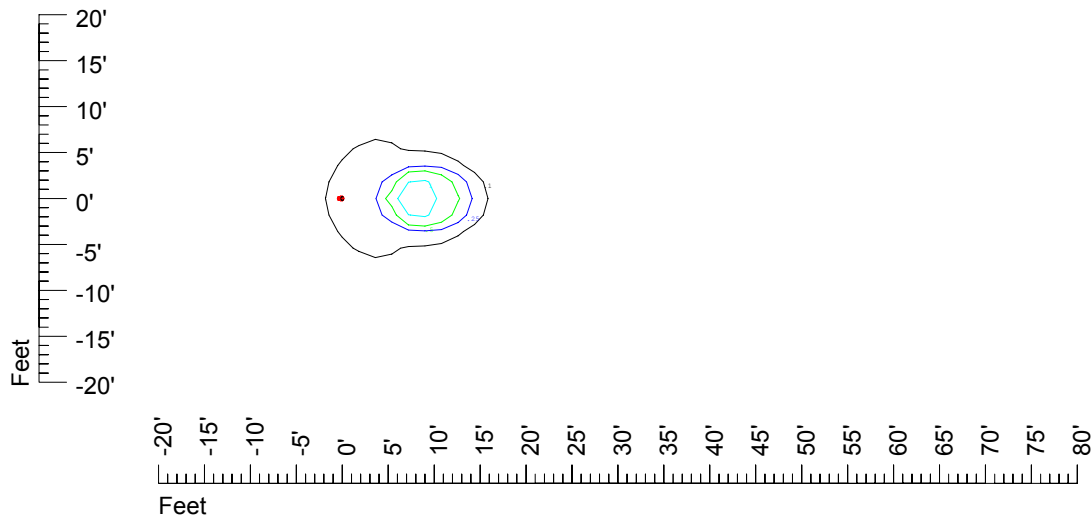

IES Photometric files C9220

Isoline template at 7' mounting height

Isoline values — 0.1 fc — 0.25 fc — 0.5 fc — 1.0 fc — 2.0 fc

Mounting height 7' Tilt 0°

Mounting height 7' Tilt 30°

Mounting height 7' Tilt 15°

Mounting height 7' Tilt 45°

IES Photometric files C9220

Isoline template at 9' mounting height

Isoline values — 0.1 fc — 0.25 fc — 0.5 fc — 1.0 fc — 2.0 fc

Mounting height 9' Tilt 0°

Mounting height 9' Tilt 30°

Mounting height 9' Tilt 15°

Mounting height 9' Tilt 45°

IES Photometric files C9220

Isoline template at 11' mounting height

Isoline values — 0.1 fc — 0.25 fc — 0.5 fc — 1.0 fc — 2.0 fc

Mounting height 11' Tilt 0°

Mounting height 20' Tilt 0°

Mounting height 20' Tilt 30°

Mounting height 20' Tilt 15°

Mounting height 20' Tilt 45°

IES File: C9220

Lighting level in fc / Distance in feet

Vertical plan 0° to 180°
Horizontal plan 0°