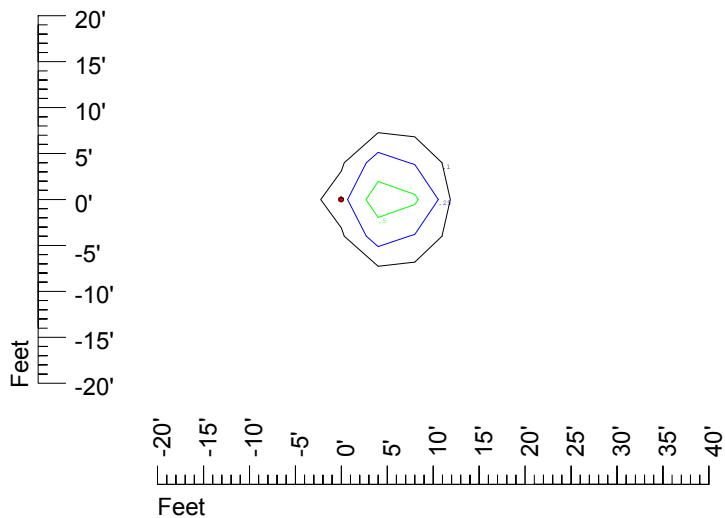

IES Photometric files C9220

Isoline template at 7' mounting height

Isoline values — 0.1 fc — 0.25 fc — 0.5 fc — 1.0 fc — 2.0 fc

Mounting height 7' Tilt 0°

Mounting height 7' Tilt 30°

Mounting height 7' Tilt 15°

Mounting height 11' Tilt 30°

Mounting height 11' Tilt 15°

Mounting height 11' Tilt 45°

IES Photometric files C9220

Isoline template at 15' mounting height

Isoline values — 0.1 fc — 0.25 fc — 0.5 fc — 1.0 fc — 2.0 fc

Mounting height 15' Tilt 0°

Mounting height 15' Tilt 30°

Mounting height 15' Tilt 15°

Mounting height 15' Tilt 45°

IES Photometric files C9220

Isoline template at 20' mounting height

Isoline values — 0.1 fc — 0.25 fc — 0.5 fc — 1.0 fc — 2.0 fc

Mounting height 20' Tilt 0°

Mounting height 20' Tilt 30°

Mounting height 20' Tilt 15°

Mounting height 20' Tilt 45°

IES File: C9220

Lighting level in fc / Distance in feet

Vertical plan 0° to 180°
Horizontal plan 0°