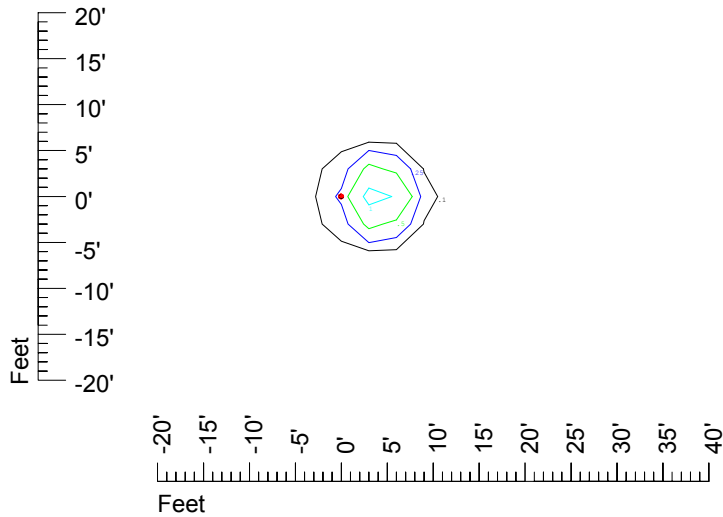

IES Photometric files C9220

Isoline template at 7' mounting height

Isoline values — 0.1 fc — 0.25 fc — 0.5 fc — 1.0 fc — 2.0 fc

Mounting height 7' Tilt 0°

Mounting height 7' Tilt 30°

Mounting height 7' Tilt 15°

Mounting height 9' Tilt 15°

Mounting height 9' Tilt 45°

IES Photometric files C9220

Isoline template at 11' mounting height

Isoline values — 0.1 fc — 0.25 fc — 0.5 fc — 1.0 fc — 2.0 fc

Mounting height 11' Tilt 0°

Mounting height 11' Tilt 30°

Mounting height 11' Tilt 15°

Mounting height 11' Tilt 45°

IES Photometric files C9220

Isoline template at 15' mounting height

Isoline values — 0.1 fc — 0.25 fc — 0.5 fc — 1.0 fc — 2.0 fc

Mounting height 15' Tilt 0°

Mounting height 15' Tilt 30°

Mounting height 15' Tilt 15°

Mounting height 15' Tilt 45°

IES Photometric files C9220

Isoline template at 20' mounting height

Isoline values — 0.1 fc — 0.25 fc — 0.5 fc — 1.0 fc — 2.0 fc