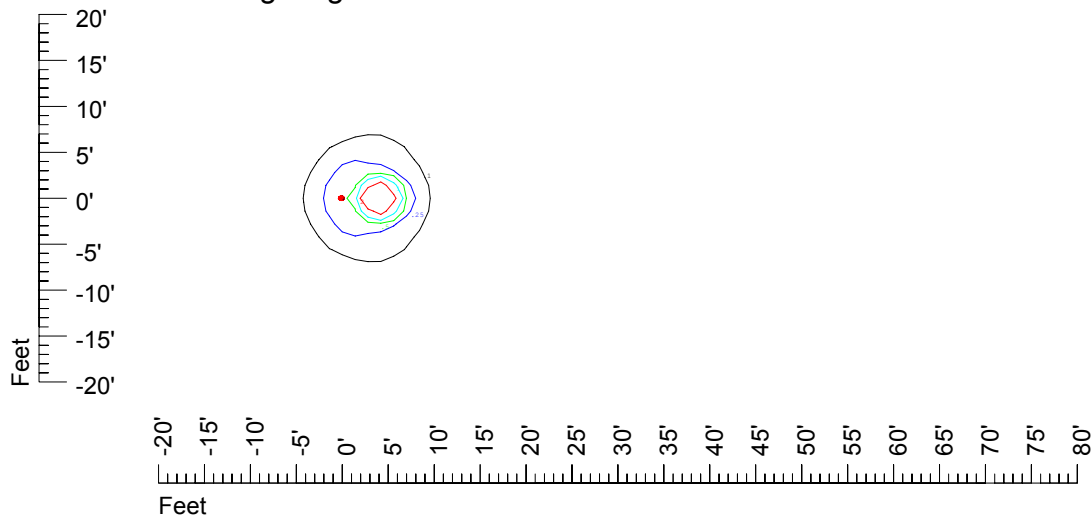

IES Photometric files C9220

Isoline template at 7' mounting height

Isoline values — 0.1 fc — 0.25 fc — 0.5 fc — 1.0 fc — 2.0 fc

Mounting height 7' Tilt 0°

Mounting height 7' Tilt 30°

Mounting height 7' Tilt 15°

Mounting height 7' Tilt 45°

IES Photometric files C9220

Isoline template at 9' mounting height

Isoline values — 0.1 fc — 0.25 fc — 0.5 fc — 1.0 fc — 2.0 fc

Mounting height 9' Tilt 0°

Mounting height 9' Tilt 30°

Mounting height 9' Tilt 15°

Mounting height 9' Tilt 45°

IES Photometric files C9220

Isoline template at 11' mounting height

Isoline values — 0.1 fc — 0.25 fc — 0.5 fc — 1.0 fc — 2.0 fc

Mounting height 11' Tilt 0°

Mounting height 20' Tilt 0°

Mounting height 20' Tilt 30°

Mounting height 20' Tilt 15°

Mounting height 20' Tilt 45°

IES File: C9220

Lighting level in fc / Distance in feet

Vertical plan 0° to 180°
Horizontal plan 0°