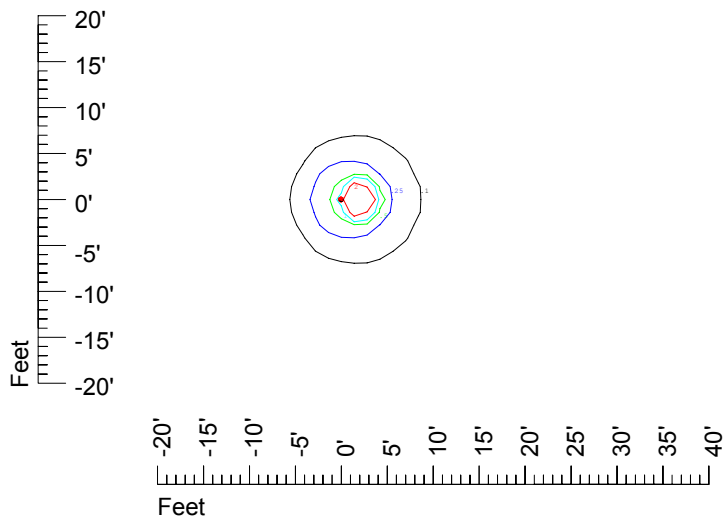

IES Photometric files C9220

Isoline template at 7' mounting height

Isoline values — 0.1 fc — 0.25 fc — 0.5 fc — 1.0 fc — 2.0 fc

Mounting height 7' Tilt 0°

Mounting height 7' Tilt 30°

Mounting height 7' Tilt 15°

Mounting height 7' Tilt 45°

IES Photometric files C9220

Isoline template at 9' mounting height

Isoline values — 0.1 fc — 0.25 fc — 0.5 fc — 1.0 fc — 2.0 fc

Mounting height 9' Tilt 0°

Mounting height 9' Tilt 30°

Mounting height 9' Tilt 15°

Mounting height 9' Tilt 45°

IES Photometric files C9220

Isoline template at 11' mounting height

Isoline values — 0.1 fc — 0.25 fc — 0.5 fc — 1.0 fc — 2.0 fc

Mounting height 11' Tilt 0°

Mounting height 20' Tilt 0°

Mounting height 20' Tilt 30°

Mounting height 20' Tilt 15°

Mounting height 20' Tilt 45°

IES File: C9220

Lighting level in fc / Distance in feet

Vertical plan 0° to 180°
Horizontal plan 0°