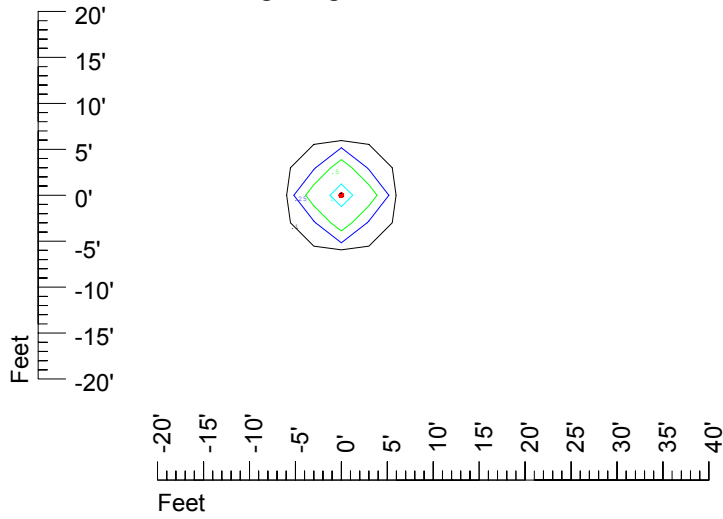

IES Photometric files C9220

Isoline template at 7' mounting height

Isoline values — 0.1 fc — 0.25 fc — 0.5 fc — 1.0 fc — 2.0 fc

Mounting height 7' Tilt 0°

Mounting height 7' Tilt 30°

Mounting height 7' Tilt 15°

Mounting height 9' Tilt 15°

Mounting height 9' Tilt 45°

IES Photometric files C9220

Isoline template at 11' mounting height

Isoline values — 0.1 fc — 0.25 fc — 0.5 fc — 1.0 fc — 2.0 fc

Mounting height 11' Tilt 0°

Mounting height 11' Tilt 30°

Mounting height 11' Tilt 15°

Mounting height 11' Tilt 45°

IES Photometric files C9220

Isoline template at 15' mounting height

Isoline values — 0.1 fc — 0.25 fc — 0.5 fc — 1.0 fc — 2.0 fc

Mounting height 15' Tilt 0°

Mounting height 15' Tilt 30°

Mounting height 15' Tilt 15°

Mounting height 15' Tilt 45°

IES Photometric files C9220

Isoline template at 20' mounting height

Isoline values — 0.1 fc — 0.25 fc — 0.5 fc — 1.0 fc — 2.0 fc