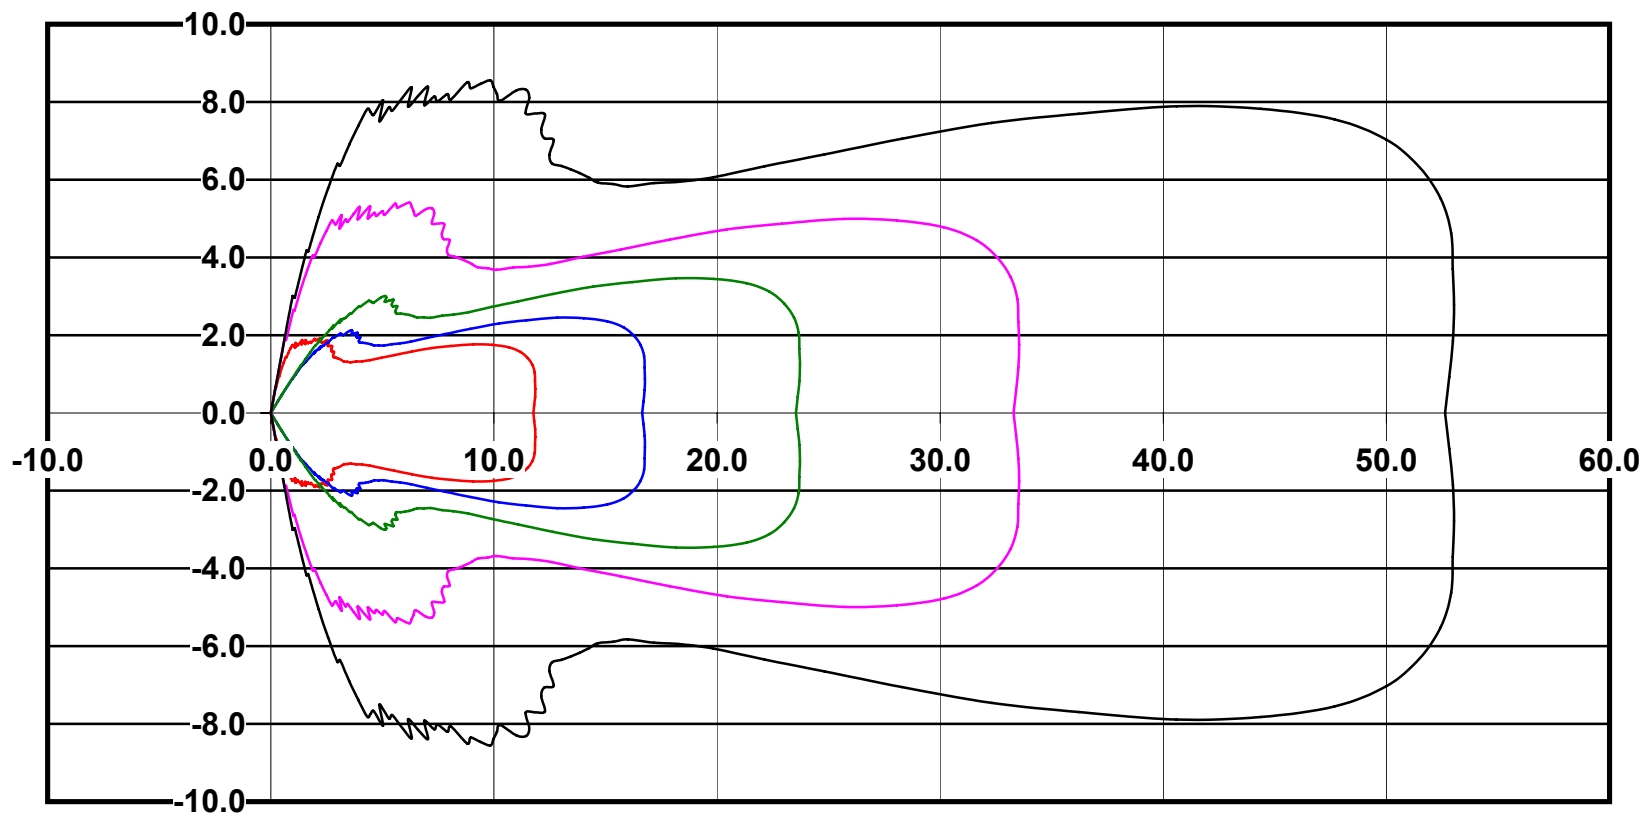

Mounting height 15' Tilt 0°

Mounting height 15' Tilt 30°

Mounting height 15' Tilt 15°

Mounting height 15' Tilt 45°

IES Photometric files C9220

Isoline template at 20' mounting height

Isoline values — 0.1 fc — 0.25 fc — 0.5 fc — 1.0 fc — 2.0 fc

Mounting height 20' Tilt 0°

Mounting height 20' Tilt 30°

Mounting height 20' Tilt 15°

Mounting height 20' Tilt 45°

IES File: C9220

Lighting level in fc / Distance in feet

Vertical plan 0° to 180°
Horizontal plan 0°

— 2 fc — 1 fc — 0.5 fc — 0.25 fc — 0.1 fc