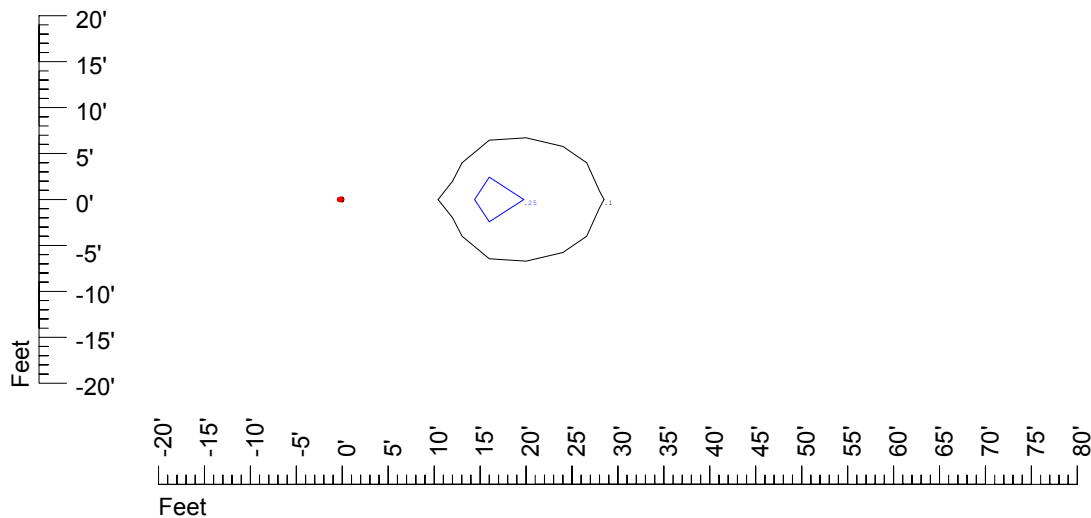

Mounting height 11' Tilt 30°

Mounting height 11' Tilt 15°

Mounting height 11' Tilt 45°

IES Photometric files C9220

Isoline template at 15' mounting height

Isoline values — 0.1 fc — 0.25 fc — 0.5 fc — 1.0 fc — 2.0 fc

Mounting height 15' Tilt 0°

Mounting height 15' Tilt 30°

Mounting height 15' Tilt 15°

Mounting height 15' Tilt 45°

IES Photometric files C9220

Isoline template at 20' mounting height

Isoline values — 0.1 fc — 0.25 fc — 0.5 fc — 1.0 fc — 2.0 fc

Mounting height 20' Tilt 0°

Mounting height 20' Tilt 30°

Mounting height 20' Tilt 15°

Mounting height 20' Tilt 45°

IES File: C9220

Lighting level in fc / Distance in feet

Vertical plan 0° to 180°
Horizontal plan 0°