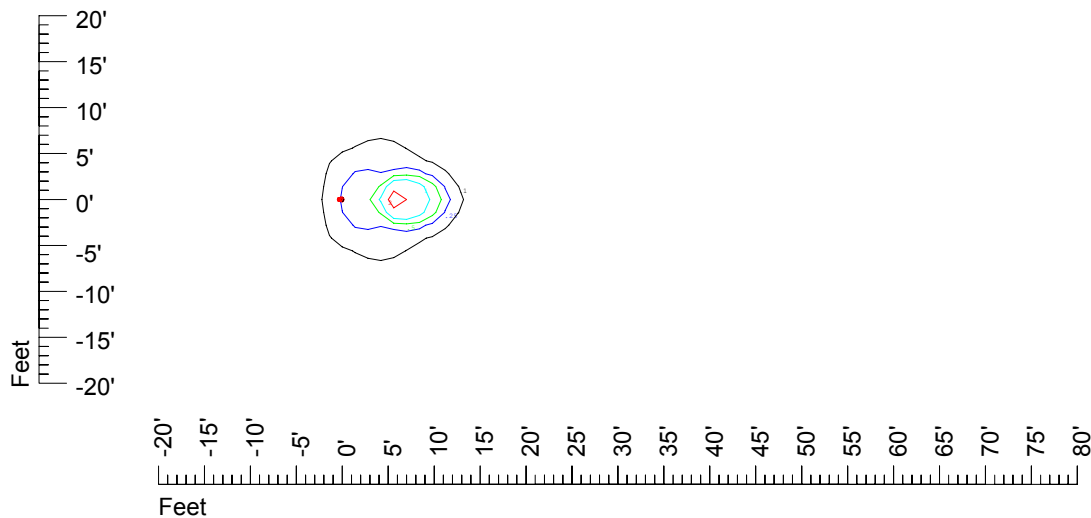

IES Photometric files C9220

Isoline template at 7' mounting height

Isoline values — 0.1 fc — 0.25 fc — 0.5 fc — 1.0 fc — 2.0 fc

Mounting height 7' Tilt 0°

Mounting height 7' Tilt 30°

Mounting height 7' Tilt 15°

Mounting height 7' Tilt 45°

IES Photometric files C9220

Isoline template at 9' mounting height

Isoline values — 0.1 fc — 0.25 fc — 0.5 fc — 1.0 fc — 2.0 fc

Mounting height 9' Tilt 0°

Mounting height 9' Tilt 30°

Mounting height 9' Tilt 15°

Mounting height 9' Tilt 45°

IES Photometric files C9220

Isoline template at 11' mounting height

Isoline values — 0.1 fc — 0.25 fc — 0.5 fc — 1.0 fc — 2.0 fc

Mounting height 11' Tilt 0°

Mounting height 20' Tilt 0°

Mounting height 20' Tilt 30°

Mounting height 20' Tilt 15°

Mounting height 20' Tilt 45°

IES File: C9220

Lighting level in fc / Distance in feet

Vertical plan 0° to 180°
Horizontal plan 0°