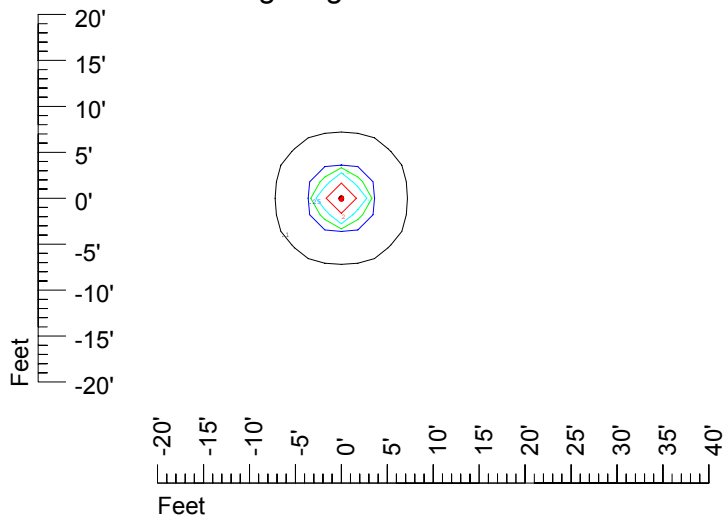

IES Photometric files C9220

Isoline template at 7' mounting height

Isoline values — 0.1 fc — 0.25 fc — 0.5 fc — 1.0 fc — 2.0 fc

Mounting height 7' Tilt 0°

Mounting height 7' Tilt 30°

Mounting height 7' Tilt 15°

Mounting height 7' Tilt 45°

IES Photometric files C9220

Isoline template at 9' mounting height

Isoline values — 0.1 fc — 0.25 fc — 0.5 fc — 1.0 fc — 2.0 fc

Mounting height 9' Tilt 0°

Mounting height 9' Tilt 30°

Mounting height 9' Tilt 15°

Mounting height 9' Tilt 45°

IES Photometric files C9220

Isoline template at 11' mounting height

Isoline values — 0.1 fc — 0.25 fc — 0.5 fc — 1.0 fc — 2.0 fc

Mounting height 11' Tilt 0°

Mounting height 20' Tilt 0°

Mounting height 20' Tilt 30°

Mounting height 20' Tilt 15°

Mounting height 20' Tilt 45°

IES File: C9220

Lighting level in fc / Distance in feet

Vertical plan 0° to 180°
Horizontal plan 0°