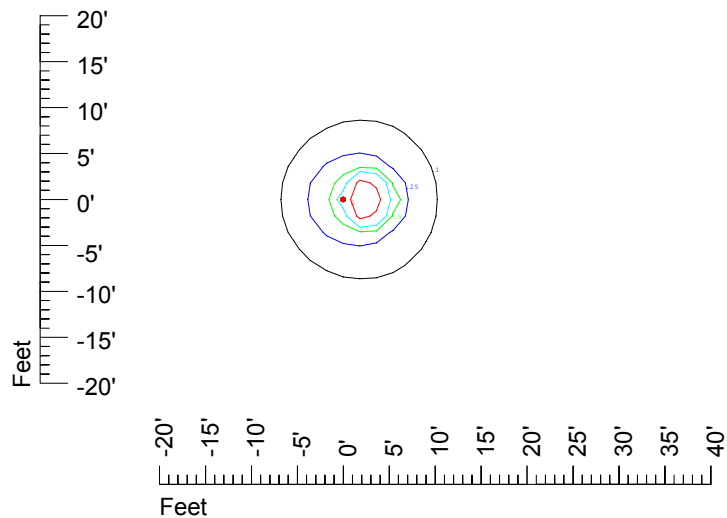

IES Photometric files C9221

Isoline template at 7' mounting height

Isoline values — 0.1 fc — 0.25 fc — 0.5 fc — 1.0 fc — 2.0 fc

Mounting height 7' Tilt 0°

Mounting height 7' Tilt 30°

Mounting height 7' Tilt 15°

Mounting height 7' Tilt 45°

IES Photometric files C9221

Isoline template at 9' mounting height

Isoline values — 0.1 fc — 0.25 fc — 0.5 fc — 1.0 fc — 2.0 fc

Mounting height 9' Tilt 0°

Mounting height 9' Tilt 30°

Mounting height 9' Tilt 15°

Mounting height 9' Tilt 45°

IES Photometric files C9221

Isoline template at 11' mounting height

Isoline values — 0.1 fc — 0.25 fc — 0.5 fc — 1.0 fc — 2.0 fc

Mounting height 11' Tilt 0°

Mounting height 11' Tilt 30°

Mounting height 11' Tilt 15°

Mounting height 11' Tilt 45°

IES Photometric files C9221

Isoline template at 15' mounting height

Isoline values — 0.1 fc — 0.25 fc — 0.5 fc — 1.0 fc — 2.0 fc