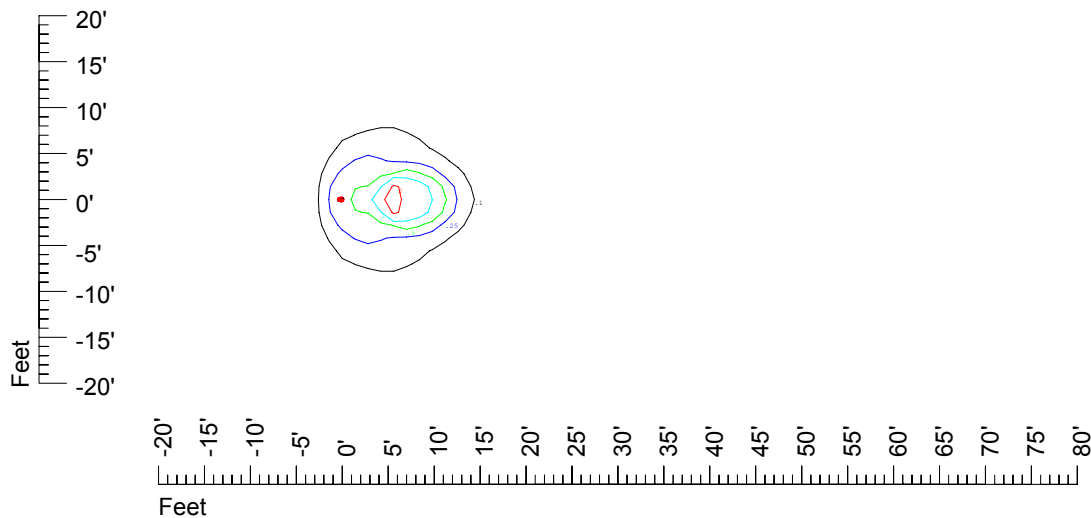

IES Photometric files C9221

Isoline template at 7' mounting height

Isoline values — 0.1 fc — 0.25 fc — 0.5 fc — 1.0 fc — 2.0 fc

Mounting height 7' Tilt 0°

Mounting height 7' Tilt 30°

Mounting height 7' Tilt 15°

Mounting height 7' Tilt 45°

IES Photometric files C9221

Isoline template at 9' mounting height

Isoline values — 0.1 fc — 0.25 fc — 0.5 fc — 1.0 fc — 2.0 fc

Mounting height 9' Tilt 0°

Mounting height 9' Tilt 30°

Mounting height 9' Tilt 15°

Mounting height 9' Tilt 45°

IES Photometric files C9221

Isoline template at 11' mounting height

Isoline values — 0.1 fc — 0.25 fc — 0.5 fc — 1.0 fc — 2.0 fc

Mounting height 11' Tilt 0°

Mounting height 20' Tilt 0°

Mounting height 20' Tilt 30°

Mounting height 20' Tilt 15°

Mounting height 20' Tilt 45°

IES File: C9221

Lighting level in fc / Distance in feet

Vertical plan 0° to 180°
Horizontal plan 0°