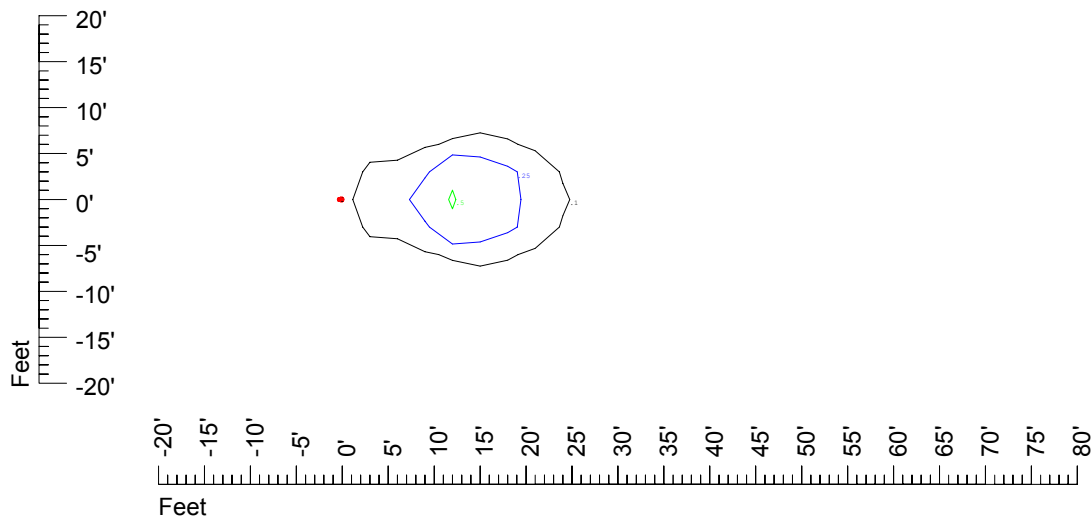

Mounting height 11' Tilt 30°

Mounting height 11' Tilt 15°

Mounting height 11' Tilt 45°

IES Photometric files C9221

Isoline template at 15' mounting height

Isoline values — 0.1 fc — 0.25 fc — 0.5 fc — 1.0 fc — 2.0 fc

Mounting height 15' Tilt 0°

Mounting height 15' Tilt 30°

Mounting height 15' Tilt 15°

Mounting height 15' Tilt 45°

IES Photometric files C9221

Isoline template at 20' mounting height

Isoline values — 0.1 fc — 0.25 fc — 0.5 fc — 1.0 fc — 2.0 fc

Mounting height 20' Tilt 0°

Mounting height 20' Tilt 30°

Mounting height 20' Tilt 15°

Mounting height 20' Tilt 45°

IES File: C9221

Lighting level in fc / Distance in feet

Vertical plan 0° to 180°
Horizontal plan 0°