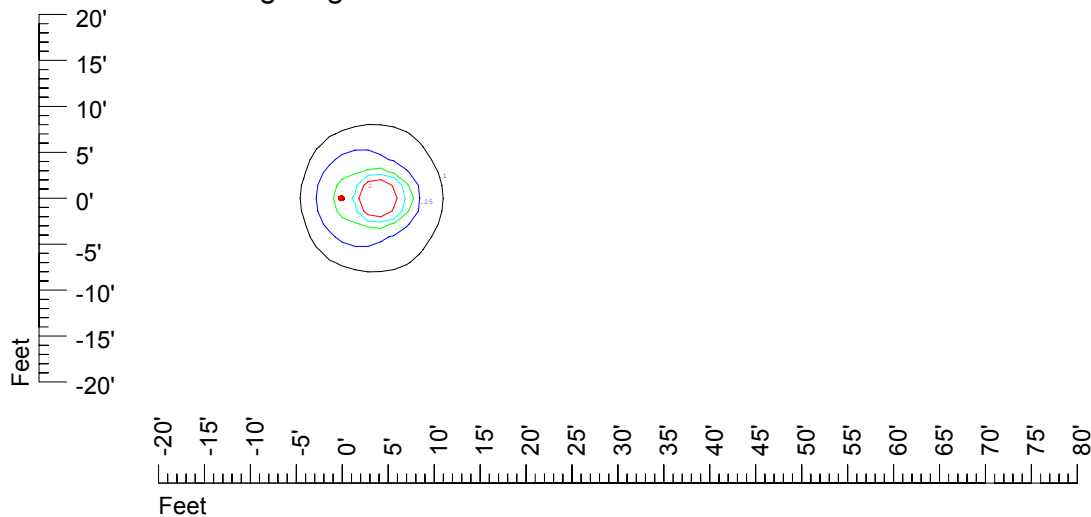

IES Photometric files C9221

Isoline template at 7' mounting height

Isoline values — 0.1 fc — 0.25 fc — 0.5 fc — 1.0 fc — 2.0 fc

Mounting height 7' Tilt 0°

Mounting height 7' Tilt 30°

Mounting height 7' Tilt 15°

Mounting height 7' Tilt 45°

IES Photometric files C9221

Isoline template at 9' mounting height

Isoline values — 0.1 fc — 0.25 fc — 0.5 fc — 1.0 fc — 2.0 fc

Mounting height 9' Tilt 0°

Mounting height 9' Tilt 30°

Mounting height 9' Tilt 15°

Mounting height 9' Tilt 45°

IES Photometric files C9221

Isoline template at 11' mounting height

Isoline values — 0.1 fc — 0.25 fc — 0.5 fc — 1.0 fc — 2.0 fc

Mounting height 11' Tilt 0°

Mounting height 20' Tilt 0°

Mounting height 20' Tilt 30°

Mounting height 20' Tilt 15°

Mounting height 20' Tilt 45°

IES File: C9221

Lighting level in fc / Distance in feet

Vertical plan 0° to 180°
Horizontal plan 0°