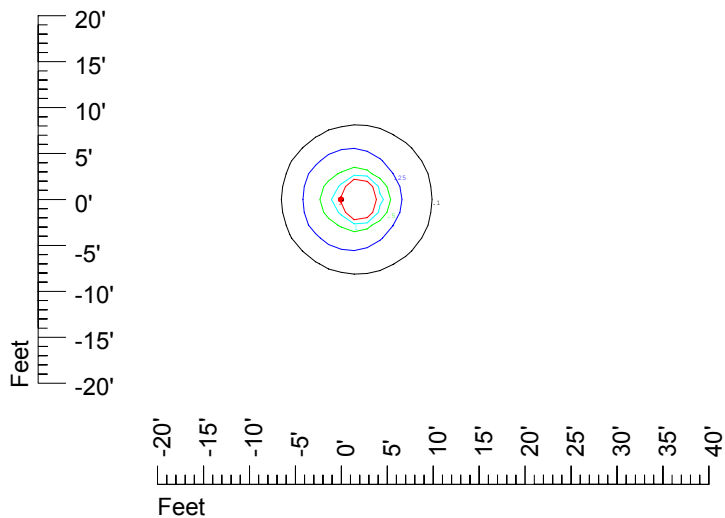

IES Photometric files C9221

Isoline template at 7' mounting height

Isoline values — 0.1 fc — 0.25 fc — 0.5 fc — 1.0 fc — 2.0 fc

Mounting height 7' Tilt 0°

Mounting height 7' Tilt 30°

Mounting height 7' Tilt 15°

Mounting height 7' Tilt 45°

IES Photometric files C9221

Isoline template at 9' mounting height

Isoline values — 0.1 fc — 0.25 fc — 0.5 fc — 1.0 fc — 2.0 fc

Mounting height 9' Tilt 0°

Mounting height 9' Tilt 30°

Mounting height 9' Tilt 15°

Mounting height 9' Tilt 45°

IES Photometric files C9221

Isoline template at 11' mounting height

Isoline values — 0.1 fc — 0.25 fc — 0.5 fc — 1.0 fc — 2.0 fc

Mounting height 11' Tilt 0°

Mounting height 20' Tilt 0°

Mounting height 20' Tilt 30°

Mounting height 20' Tilt 15°

Mounting height 20' Tilt 45°

IES File: C9221

Lighting level in fc / Distance in feet

Vertical plan 0° to 180°
Horizontal plan 0°