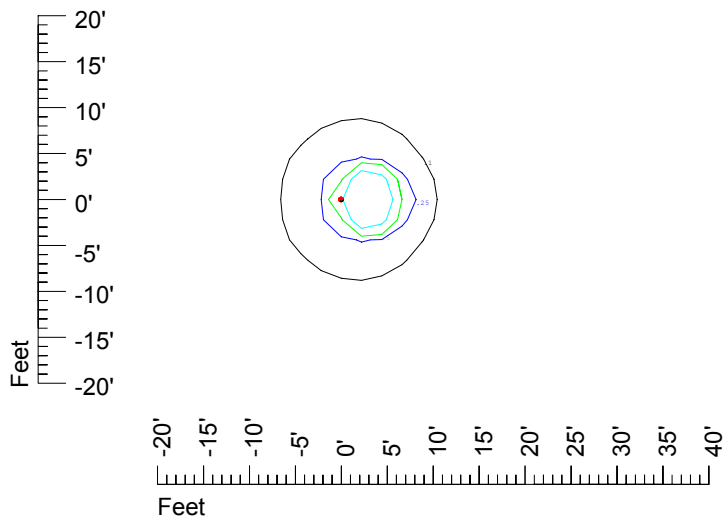

IES Photometric files C9221

Isoline template at 7' mounting height

Isoline values — 0.1 fc — 0.25 fc — 0.5 fc — 1.0 fc — 2.0 fc

Mounting height 7' Tilt 0°

Mounting height 7' Tilt 30°

Mounting height 7' Tilt 15°

Mounting height 7' Tilt 45°

IES Photometric files C9221

Isoline template at 9' mounting height

Isoline values — 0.1 fc — 0.25 fc — 0.5 fc — 1.0 fc — 2.0 fc

Mounting height 9' Tilt 0°

Mounting height 9' Tilt 30°

Mounting height 9' Tilt 15°

Mounting height 9' Tilt 45°

IES Photometric files C9221

Isoline template at 11' mounting height

Isoline values — 0.1 fc — 0.25 fc — 0.5 fc — 1.0 fc — 2.0 fc

Mounting height 11' Tilt 0°

Mounting height 11' Tilt 30°

Mounting height 11' Tilt 15°

Mounting height 11' Tilt 45°

IES Photometric files C9221

Isoline template at 15' mounting height

Isoline values — 0.1 fc — 0.25 fc — 0.5 fc — 1.0 fc — 2.0 fc