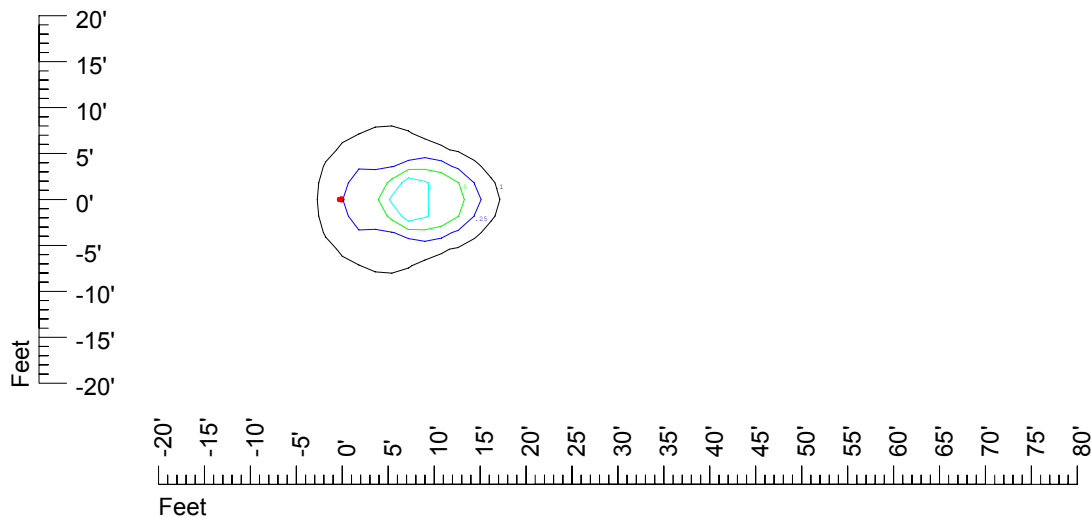

IES Photometric files C9221

Isoline template at 7' mounting height

Isoline values — 0.1 fc — 0.25 fc — 0.5 fc — 1.0 fc — 2.0 fc

Mounting height 7' Tilt 0°

Mounting height 7' Tilt 30°

Mounting height 7' Tilt 15°

Mounting height 7' Tilt 45°

IES Photometric files C9221

Isoline template at 9' mounting height

Isoline values — 0.1 fc — 0.25 fc — 0.5 fc — 1.0 fc — 2.0 fc

Mounting height 9' Tilt 0°

Mounting height 9' Tilt 30°

Mounting height 9' Tilt 15°

Mounting height 9' Tilt 45°

IES Photometric files C9221

Isoline template at 11' mounting height

Isoline values — 0.1 fc — 0.25 fc — 0.5 fc — 1.0 fc — 2.0 fc

Mounting height 11' Tilt 0°

Mounting height 20' Tilt 0°

Mounting height 20' Tilt 30°

Mounting height 20' Tilt 15°

Mounting height 20' Tilt 45°

IES File: C9221

Lighting level in fc / Distance in feet

Vertical plan 0° to 180°
Horizontal plan 0°