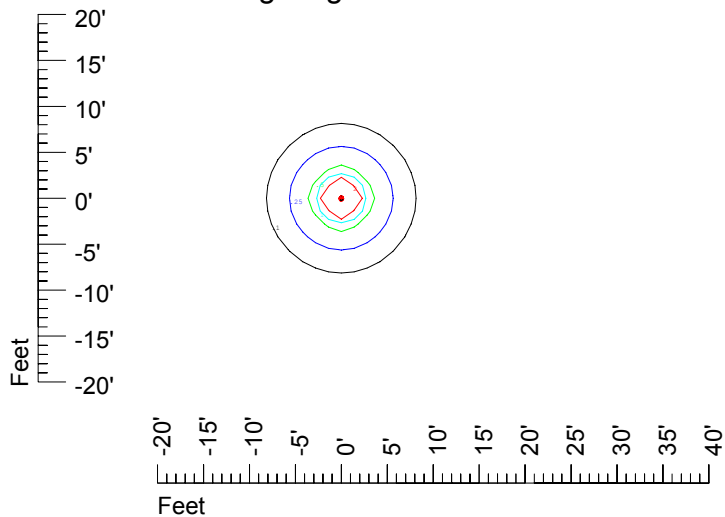

IES Photometric files C9221

Isoline template at 7' mounting height

Isoline values — 0.1 fc — 0.25 fc — 0.5 fc — 1.0 fc — 2.0 fc

Mounting height 7' Tilt 0°

Mounting height 7' Tilt 30°

Mounting height 7' Tilt 15°

Mounting height 7' Tilt 45°

IES Photometric files C9221

Isoline template at 9' mounting height

Isoline values — 0.1 fc — 0.25 fc — 0.5 fc — 1.0 fc — 2.0 fc

Mounting height 9' Tilt 0°

Mounting height 9' Tilt 30°

Mounting height 9' Tilt 15°

Mounting height 9' Tilt 45°

IES Photometric files C9221

Isoline template at 11' mounting height

Isoline values — 0.1 fc — 0.25 fc — 0.5 fc — 1.0 fc — 2.0 fc

Mounting height 11' Tilt 0°

Mounting height 20' Tilt 0°

Mounting height 20' Tilt 30°

Mounting height 20' Tilt 15°

Mounting height 20' Tilt 45°

IES File: C9221

Lighting level in fc / Distance in feet

Vertical plan 0° to 180°
Horizontal plan 0°