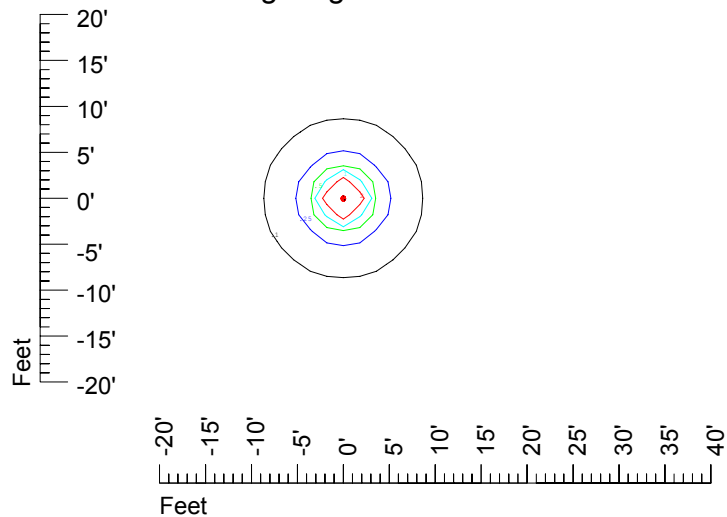

IES Photometric files C9221

Isoline template at 7' mounting height

Isoline values — 0.1 fc — 0.25 fc — 0.5 fc — 1.0 fc — 2.0 fc

Mounting height 7' Tilt 0°

Mounting height 7' Tilt 30°

Mounting height 7' Tilt 15°

Mounting height 7' Tilt 45°

IES Photometric files C9221

Isoline template at 9' mounting height

Isoline values — 0.1 fc — 0.25 fc — 0.5 fc — 1.0 fc — 2.0 fc

Mounting height 9' Tilt 0°

Mounting height 9' Tilt 30°

Mounting height 9' Tilt 15°

Mounting height 9' Tilt 45°

IES Photometric files C9221

Isoline template at 11' mounting height

Isoline values — 0.1 fc — 0.25 fc — 0.5 fc — 1.0 fc — 2.0 fc

Mounting height 11' Tilt 0°

Mounting height 11' Tilt 30°

Mounting height 11' Tilt 15°

Mounting height 11' Tilt 45°

IES Photometric files C9221

Isoline template at 15' mounting height

Isoline values — 0.1 fc — 0.25 fc — 0.5 fc — 1.0 fc — 2.0 fc