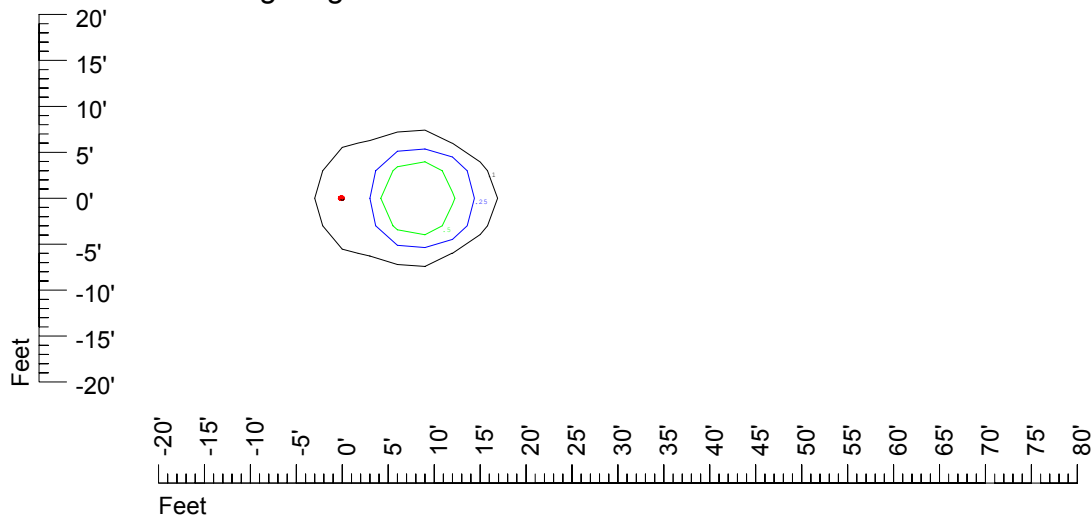

Mounting height 9' Tilt 15°

Mounting height 9' Tilt 45°

IES Photometric files C9221

Isoline template at 11' mounting height

Isoline values — 0.1 fc — 0.25 fc — 0.5 fc — 1.0 fc — 2.0 fc

Mounting height 11' Tilt 0°

Mounting height 11' Tilt 30°

Mounting height 11' Tilt 15°

Mounting height 11' Tilt 45°

IES Photometric files C9221

Isoline template at 15' mounting height

Isoline values — 0.1 fc — 0.25 fc — 0.5 fc — 1.0 fc — 2.0 fc

Mounting height 15' Tilt 0°

Mounting height 15' Tilt 30°

Mounting height 15' Tilt 15°

Mounting height 15' Tilt 45°

IES Photometric files C9221

Isoline template at 20' mounting height

Isoline values — 0.1 fc — 0.25 fc — 0.5 fc — 1.0 fc — 2.0 fc

Mounting height 20' Tilt 0°

Mounting height 20' Tilt 30°

Mounting height 20' Tilt 15°

Mounting height 20' Tilt 45°

IES File: C9221

Lighting level in fc / Distance in feet

Vertical plan 0° to 180°
Horizontal plan 0°