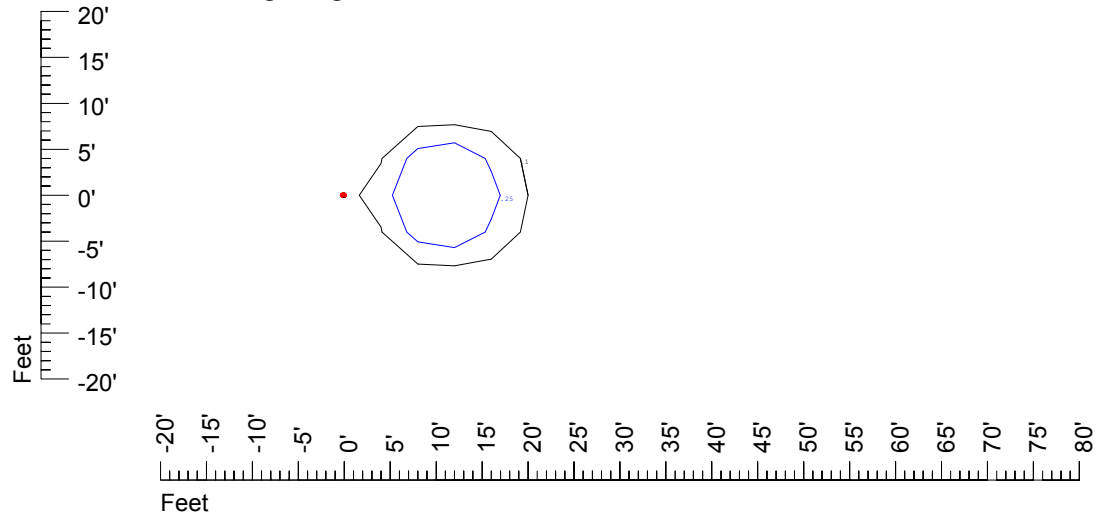

Mounting height 11' Tilt 30°

Mounting height 11' Tilt 15°

Mounting height 11' Tilt 45°

IES Photometric files C9221

Isoline template at 15' mounting height

Isoline values — 0.1 fc — 0.25 fc — 0.5 fc — 1.0 fc — 2.0 fc

Mounting height 15' Tilt 0°

Mounting height 15' Tilt 30°

Mounting height 15' Tilt 15°

Mounting height 15' Tilt 45°

IES Photometric files C9221

Isoline template at 20' mounting height

Isoline values — 0.1 fc — 0.25 fc — 0.5 fc — 1.0 fc — 2.0 fc

Mounting height 20' Tilt 0°

Mounting height 20' Tilt 30°

Mounting height 20' Tilt 15°

Mounting height 20' Tilt 45°

IES File: C9221

Lighting level in fc / Distance in feet

Vertical plan 0° to 180°
Horizontal plan 0°