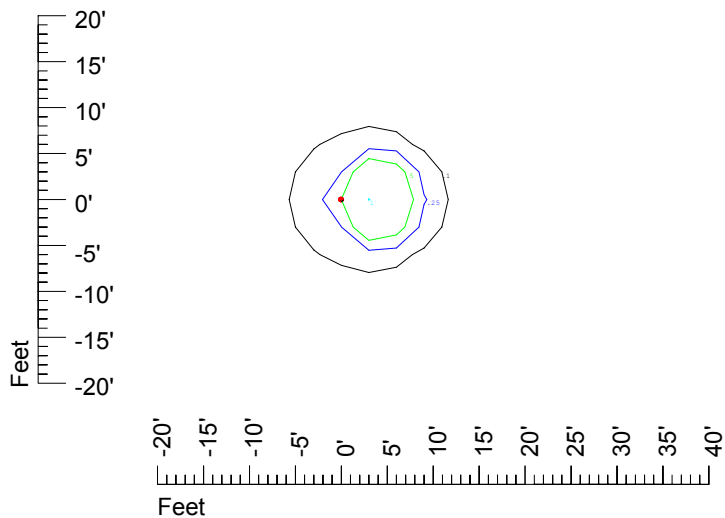

IES Photometric files C9221

Isoline template at 7' mounting height

Isoline values — 0.1 fc — 0.25 fc — 0.5 fc — 1.0 fc — 2.0 fc

Mounting height 7' Tilt 0°

Mounting height 7' Tilt 30°

Mounting height 7' Tilt 15°

Mounting height 9' Tilt 15°

Mounting height 9' Tilt 45°

IES Photometric files C9221

Isoline template at 11' mounting height

Isoline values — 0.1 fc — 0.25 fc — 0.5 fc — 1.0 fc — 2.0 fc

Mounting height 11' Tilt 0°

Mounting height 11' Tilt 30°

Mounting height 11' Tilt 15°

Mounting height 11' Tilt 45°

IES Photometric files C9221

Isoline template at 15' mounting height

Isoline values — 0.1 fc — 0.25 fc — 0.5 fc — 1.0 fc — 2.0 fc

Mounting height 15' Tilt 0°

Mounting height 15' Tilt 30°

Mounting height 15' Tilt 15°

Mounting height 15' Tilt 45°

IES Photometric files C9221

Isoline template at 20' mounting height

Isoline values — 0.1 fc — 0.25 fc — 0.5 fc — 1.0 fc — 2.0 fc