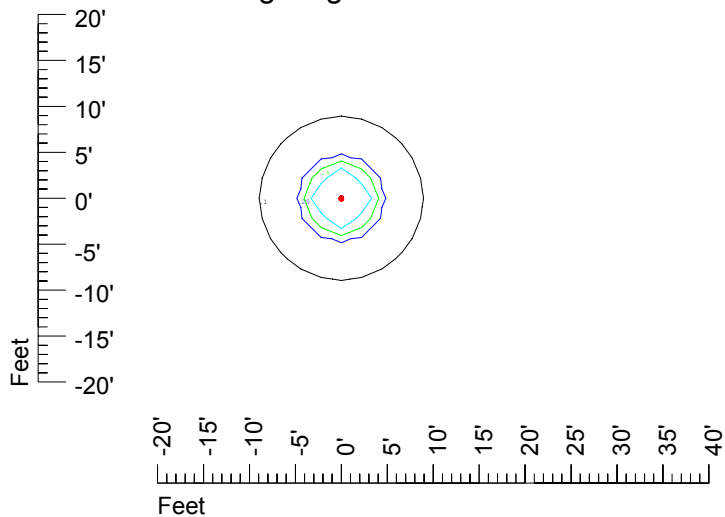

IES Photometric files C9221

Isoline template at 7' mounting height

Isoline values — 0.1 fc — 0.25 fc — 0.5 fc — 1.0 fc — 2.0 fc

Mounting height 7' Tilt 0°

Mounting height 7' Tilt 30°

Mounting height 7' Tilt 15°

Mounting height 7' Tilt 45°

IES Photometric files C9221

Isoline template at 9' mounting height

Isoline values — 0.1 fc — 0.25 fc — 0.5 fc — 1.0 fc — 2.0 fc

Mounting height 9' Tilt 0°

Mounting height 9' Tilt 30°

Mounting height 9' Tilt 15°

Mounting height 9' Tilt 45°

IES Photometric files C9221

Isoline template at 11' mounting height

Isoline values — 0.1 fc — 0.25 fc — 0.5 fc — 1.0 fc — 2.0 fc

Mounting height 11' Tilt 0°

Mounting height 11' Tilt 30°

Mounting height 11' Tilt 15°

Mounting height 11' Tilt 45°

IES Photometric files C9221

Isoline template at 15' mounting height

Isoline values — 0.1 fc — 0.25 fc — 0.5 fc — 1.0 fc — 2.0 fc