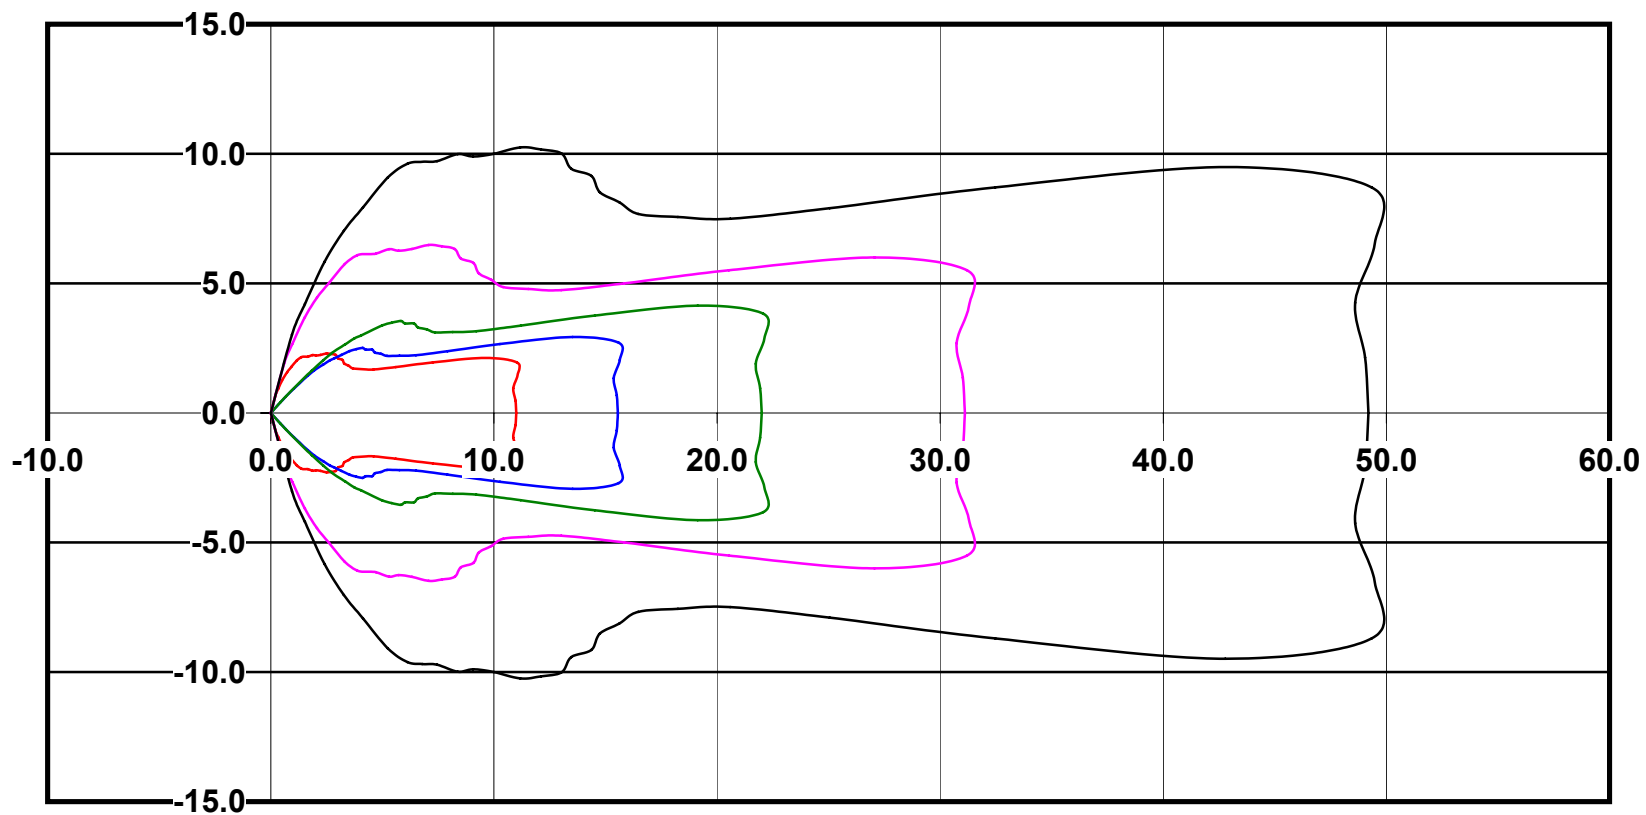

Mounting height 15' Tilt 0°

Mounting height 15' Tilt 30°

Mounting height 15' Tilt 15°

Mounting height 15' Tilt 45°

IES Photometric files C9221

Isoline template at 20' mounting height

Isoline values — 0.1 fc — 0.25 fc — 0.5 fc — 1.0 fc — 2.0 fc

Mounting height 20' Tilt 0°

Mounting height 20' Tilt 30°

Mounting height 20' Tilt 15°

Mounting height 20' Tilt 45°

IES File: C9221

Lighting level in fc / Distance in feet

Vertical plan 0° to 180°
Horizontal plan 0°

— 2 fc — 1 fc — 0.5 fc — 0.25 fc — 0.1 fc