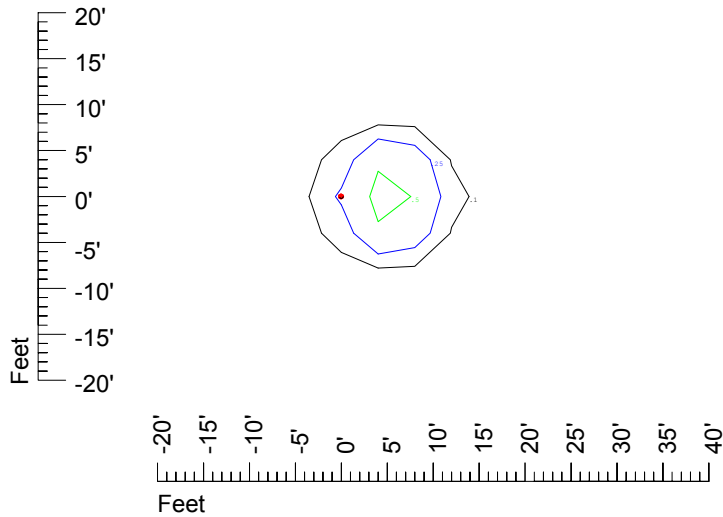

IES Photometric files C9221

Isoline template at 7' mounting height

Isoline values — 0.1 fc — 0.25 fc — 0.5 fc — 1.0 fc — 2.0 fc

Mounting height 7' Tilt 0°

Mounting height 7' Tilt 30°

Mounting height 7' Tilt 15°

Mounting height 11' Tilt 30°

Mounting height 11' Tilt 15°

Mounting height 11' Tilt 45°

IES Photometric files C9221

Isoline template at 15' mounting height

Isoline values — 0.1 fc — 0.25 fc — 0.5 fc — 1.0 fc — 2.0 fc

Mounting height 15' Tilt 0°

Mounting height 15' Tilt 30°

Mounting height 15' Tilt 15°

Mounting height 15' Tilt 45°

IES Photometric files C9221

Isoline template at 20' mounting height

Isoline values — 0.1 fc — 0.25 fc — 0.5 fc — 1.0 fc — 2.0 fc

Mounting height 20' Tilt 0°

Mounting height 20' Tilt 30°

Mounting height 20' Tilt 15°

Mounting height 20' Tilt 45°

IES File: C9221

Lighting level in fc / Distance in feet

Vertical plan 0° to 180°
Horizontal plan 0°