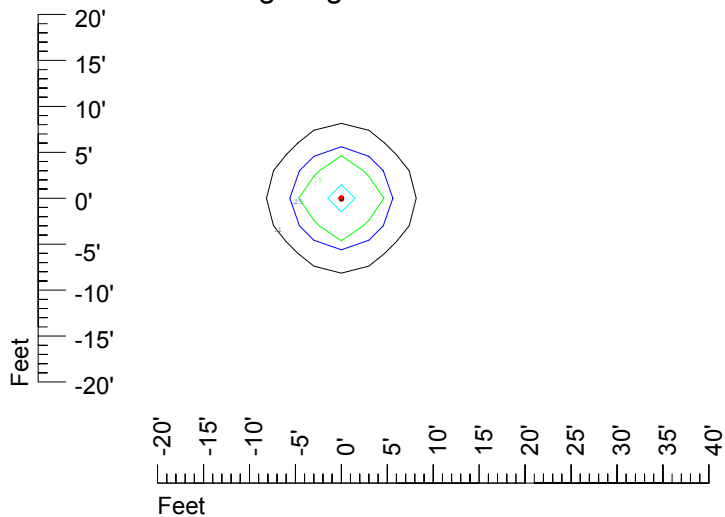

IES Photometric files C9221

Isoline template at 7' mounting height

Isoline values — 0.1 fc — 0.25 fc — 0.5 fc — 1.0 fc — 2.0 fc

Mounting height 7' Tilt 0°

Mounting height 7' Tilt 30°

Mounting height 7' Tilt 15°

Mounting height 9' Tilt 15°

Mounting height 9' Tilt 45°

IES Photometric files C9221

Isoline template at 11' mounting height

Isoline values — 0.1 fc — 0.25 fc — 0.5 fc — 1.0 fc — 2.0 fc

Mounting height 11' Tilt 0°

Mounting height 11' Tilt 30°

Mounting height 11' Tilt 15°

Mounting height 11' Tilt 45°

IES Photometric files C9221

Isoline template at 15' mounting height

Isoline values — 0.1 fc — 0.25 fc — 0.5 fc — 1.0 fc — 2.0 fc

Mounting height 15' Tilt 0°

Mounting height 15' Tilt 30°

Mounting height 15' Tilt 15°

Mounting height 15' Tilt 45°

IES Photometric files C9221

Isoline template at 20' mounting height

Isoline values — 0.1 fc — 0.25 fc — 0.5 fc — 1.0 fc — 2.0 fc