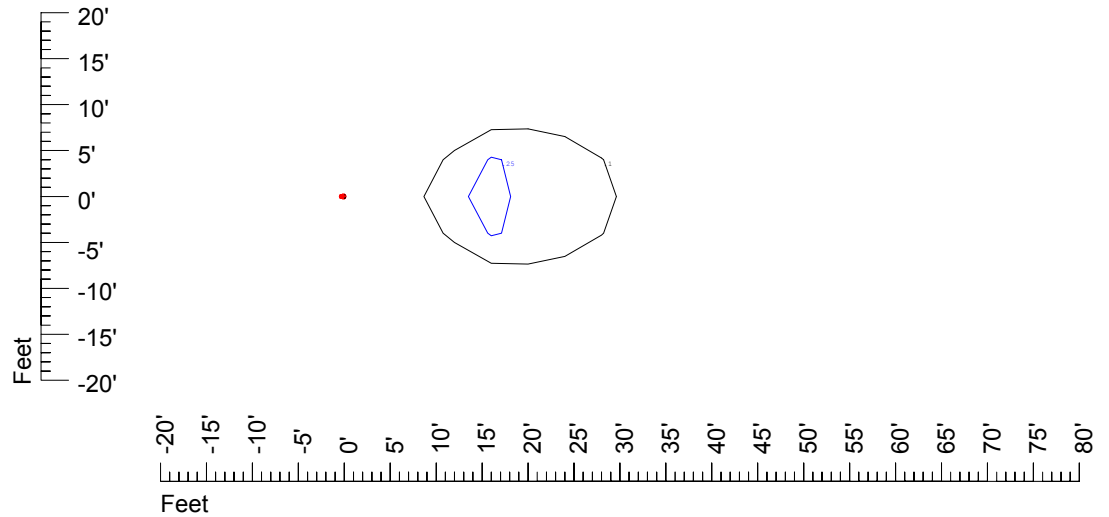

IES Photometric files C9221

Isoline template at 7' mounting height

Isoline values — 0.1 fc — 0.25 fc — 0.5 fc — 1.0 fc — 2.0 fc

Mounting height 7' Tilt 0°

Mounting height 7' Tilt 30°

Mounting height 7' Tilt 15°

Mounting height 11' Tilt 30°

Mounting height 11' Tilt 15°

Mounting height 11' Tilt 45°

IES Photometric files C9221

Isoline template at 15' mounting height

Isoline values — 0.1 fc — 0.25 fc — 0.5 fc — 1.0 fc — 2.0 fc

Mounting height 15' Tilt 0°

Mounting height 15' Tilt 30°

Mounting height 15' Tilt 15°

Mounting height 15' Tilt 45°

IES Photometric files C9221

Isoline template at 20' mounting height

Isoline values — 0.1 fc — 0.25 fc — 0.5 fc — 1.0 fc — 2.0 fc

Mounting height 20' Tilt 0°

Mounting height 20' Tilt 30°

Mounting height 20' Tilt 15°

Mounting height 20' Tilt 45°

IES File: C9221

Lighting level in fc / Distance in feet

Vertical plan 0° to 180°
Horizontal plan 0°