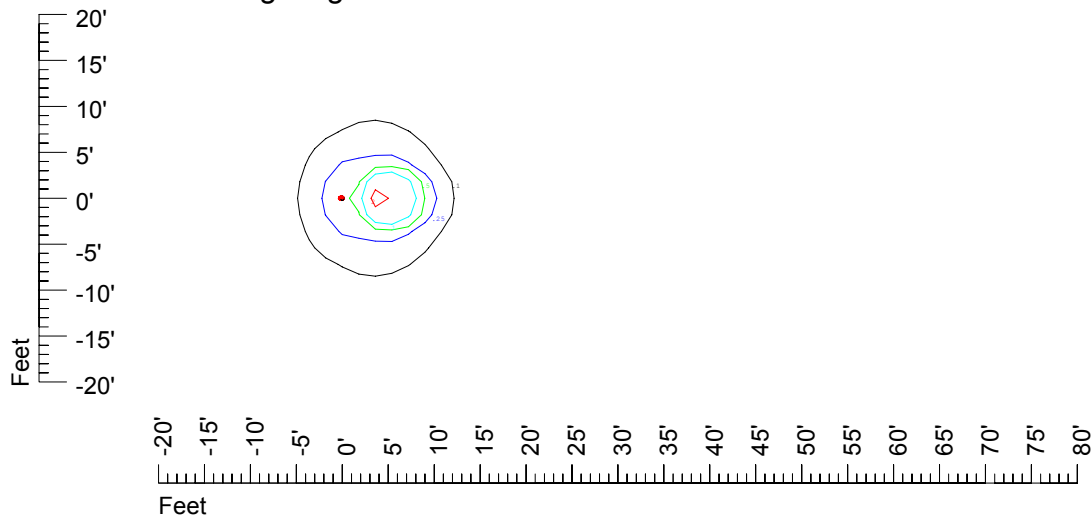

IES Photometric files C9221

Isoline template at 7' mounting height

Isoline values — 0.1 fc — 0.25 fc — 0.5 fc — 1.0 fc — 2.0 fc

Mounting height 7' Tilt 0°

Mounting height 7' Tilt 30°

Mounting height 7' Tilt 15°

Mounting height 7' Tilt 45°

IES Photometric files C9221

Isoline template at 9' mounting height

Isoline values — 0.1 fc — 0.25 fc — 0.5 fc — 1.0 fc — 2.0 fc

Mounting height 9' Tilt 0°

Mounting height 9' Tilt 30°

Mounting height 9' Tilt 15°

Mounting height 9' Tilt 45°

IES Photometric files C9221

Isoline template at 11' mounting height

Isoline values — 0.1 fc — 0.25 fc — 0.5 fc — 1.0 fc — 2.0 fc

Mounting height 11' Tilt 0°

Mounting height 20' Tilt 0°

Mounting height 20' Tilt 30°

Mounting height 20' Tilt 15°

Mounting height 20' Tilt 45°

IES File: C9221

Lighting level in fc / Distance in feet

Vertical plan 0° to 180°
Horizontal plan 0°