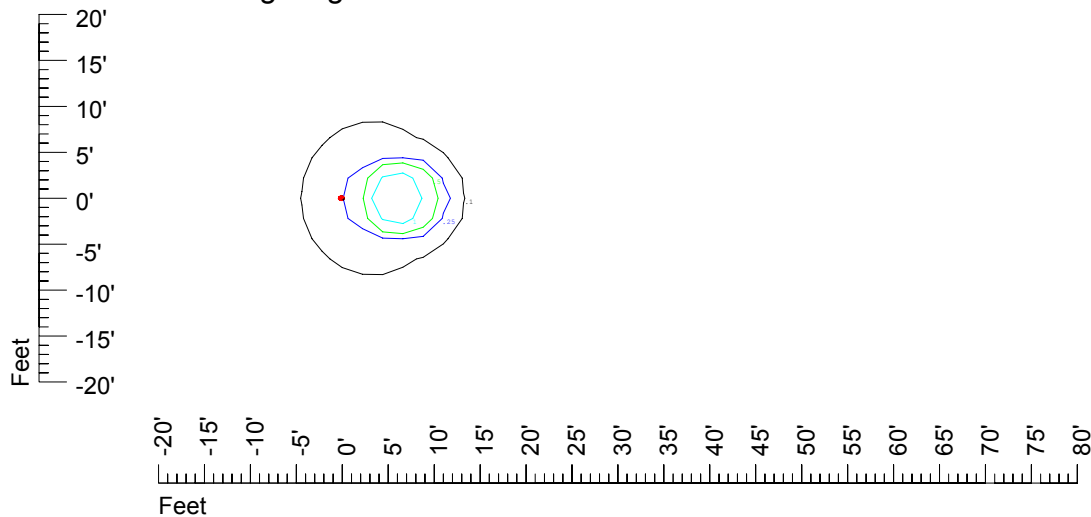

Mounting height 7' Tilt 45°

IES Photometric files C9221

Isoline template at 9' mounting height

Isoline values — 0.1 fc — 0.25 fc — 0.5 fc — 1.0 fc — 2.0 fc

Mounting height 9' Tilt 0°

Mounting height 9' Tilt 30°

Mounting height 9' Tilt 15°

Mounting height 9' Tilt 45°

IES Photometric files C9221

Isoline template at 11' mounting height

Isoline values — 0.1 fc — 0.25 fc — 0.5 fc — 1.0 fc — 2.0 fc

Mounting height 11' Tilt 0°

Mounting height 11' Tilt 30°

Mounting height 11' Tilt 15°

Mounting height 11' Tilt 45°

IES Photometric files C9221

Isoline template at 15' mounting height

Isoline values — 0.1 fc — 0.25 fc — 0.5 fc — 1.0 fc — 2.0 fc

Mounting height 20' Tilt 0°

Mounting height 20' Tilt 30°

Mounting height 20' Tilt 15°

Mounting height 20' Tilt 45°

IES File: C9221

Lighting level in fc / Distance in feet

Vertical plan 0° to 180°
Horizontal plan 0°