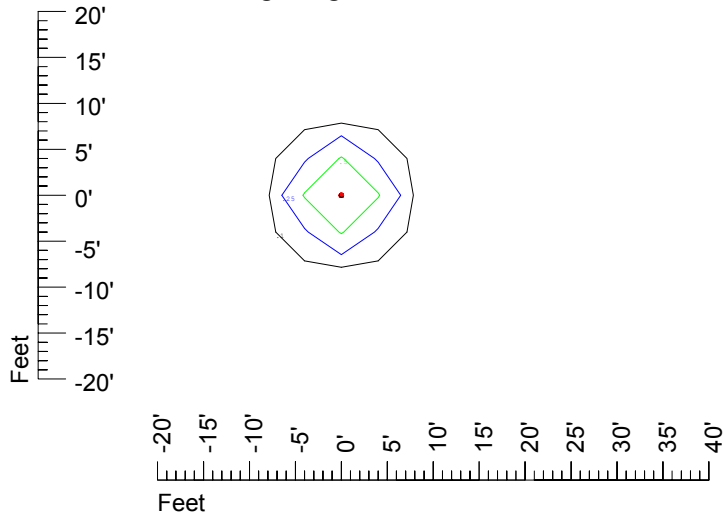

IES Photometric files C9221

Isoline template at 7' mounting height

Isoline values — 0.1 fc — 0.25 fc — 0.5 fc — 1.0 fc — 2.0 fc

Mounting height 7' Tilt 0°

Mounting height 7' Tilt 30°

Mounting height 7' Tilt 15°

Mounting height 11' Tilt 30°

Mounting height 11' Tilt 15°

Mounting height 11' Tilt 45°

IES Photometric files C9221

Isoline template at 15' mounting height

Isoline values — 0.1 fc — 0.25 fc — 0.5 fc — 1.0 fc — 2.0 fc

Mounting height 15' Tilt 0°

Mounting height 15' Tilt 30°

Mounting height 15' Tilt 15°

Mounting height 15' Tilt 45°

IES Photometric files C9221

Isoline template at 20' mounting height

Isoline values — 0.1 fc — 0.25 fc — 0.5 fc — 1.0 fc — 2.0 fc

Mounting height 20' Tilt 0°

Mounting height 20' Tilt 30°

Mounting height 20' Tilt 15°

Mounting height 20' Tilt 45°

IES File: C9221

Lighting level in fc / Distance in feet

Vertical plan 0° to 180°
Horizontal plan 0°