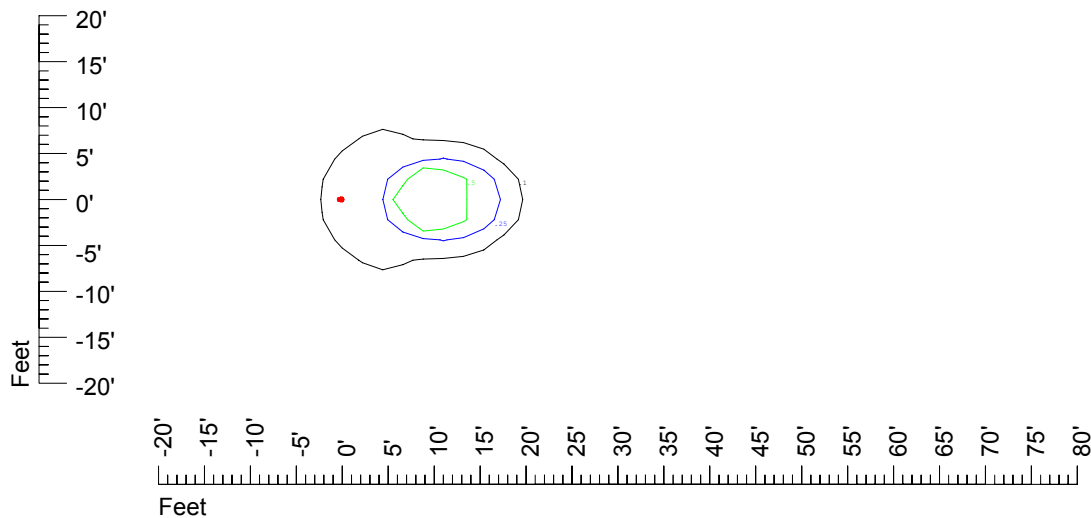

Mounting height 7' Tilt 45°

IES Photometric files C9221

Isoline template at 9' mounting height

Isoline values — 0.1 fc — 0.25 fc — 0.5 fc — 1.0 fc — 2.0 fc

Mounting height 9' Tilt 0°

Mounting height 9' Tilt 30°

Mounting height 9' Tilt 15°

Mounting height 9' Tilt 45°

IES Photometric files C9221

Isoline template at 11' mounting height

Isoline values — 0.1 fc — 0.25 fc — 0.5 fc — 1.0 fc — 2.0 fc

Mounting height 11' Tilt 0°

Mounting height 11' Tilt 30°

Mounting height 11' Tilt 15°

Mounting height 11' Tilt 45°

IES Photometric files C9221

Isoline template at 15' mounting height

Isoline values — 0.1 fc — 0.25 fc — 0.5 fc — 1.0 fc — 2.0 fc

Mounting height 20' Tilt 0°

Mounting height 20' Tilt 30°

Mounting height 20' Tilt 15°

Mounting height 20' Tilt 45°

IES File: C9221

Lighting level in fc / Distance in feet

Vertical plan 0° to 180°
Horizontal plan 0°