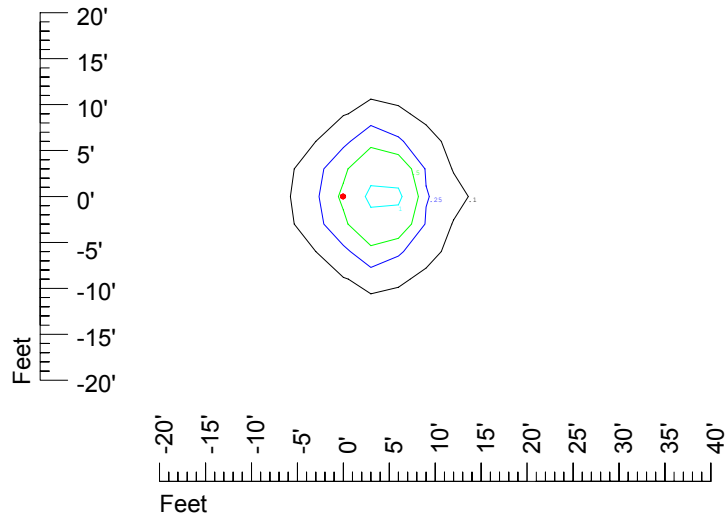

IES Photometric files C9225

Isoline template at 7' mounting height

Isoline values — 0.1 fc — 0.25 fc — 0.5 fc — 1.0 fc — 2.0 fc

Mounting height 7' Tilt 0°

Mounting height 7' Tilt 30°

Mounting height 7' Tilt 15°

Mounting height 9' Tilt 15°

Mounting height 9' Tilt 45°

IES Photometric files C9225

Isoline template at 11' mounting height

Isoline values — 0.1 fc — 0.25 fc — 0.5 fc — 1.0 fc — 2.0 fc

Mounting height 11' Tilt 0°

Mounting height 11' Tilt 30°

Mounting height 11' Tilt 15°

Mounting height 11' Tilt 45°

IES Photometric files C9225

Isoline template at 15' mounting height

Isoline values — 0.1 fc — 0.25 fc — 0.5 fc — 1.0 fc — 2.0 fc

Mounting height 15' Tilt 0°

Mounting height 15' Tilt 30°

Mounting height 15' Tilt 15°

Mounting height 15' Tilt 45°

IES Photometric files C9225

Isoline template at 20' mounting height

Isoline values — 0.1 fc — 0.25 fc — 0.5 fc — 1.0 fc — 2.0 fc