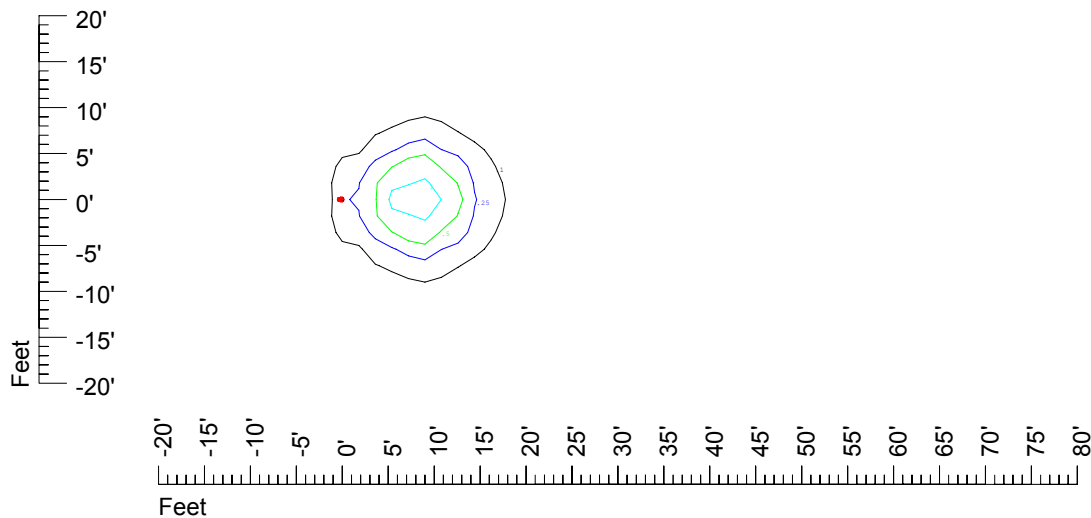

IES Photometric files C9225

Isoline template at 7' mounting height

Isoline values — 0.1 fc — 0.25 fc — 0.5 fc — 1.0 fc — 2.0 fc

Mounting height 7' Tilt 0°

Mounting height 7' Tilt 30°

Mounting height 7' Tilt 15°

Mounting height 7' Tilt 45°

IES Photometric files C9225

Isoline template at 9' mounting height

Isoline values — 0.1 fc — 0.25 fc — 0.5 fc — 1.0 fc — 2.0 fc

Mounting height 9' Tilt 0°

Mounting height 9' Tilt 30°

Mounting height 9' Tilt 15°

Mounting height 9' Tilt 45°

IES Photometric files C9225

Isoline template at 11' mounting height

Isoline values — 0.1 fc — 0.25 fc — 0.5 fc — 1.0 fc — 2.0 fc

Mounting height 11' Tilt 0°