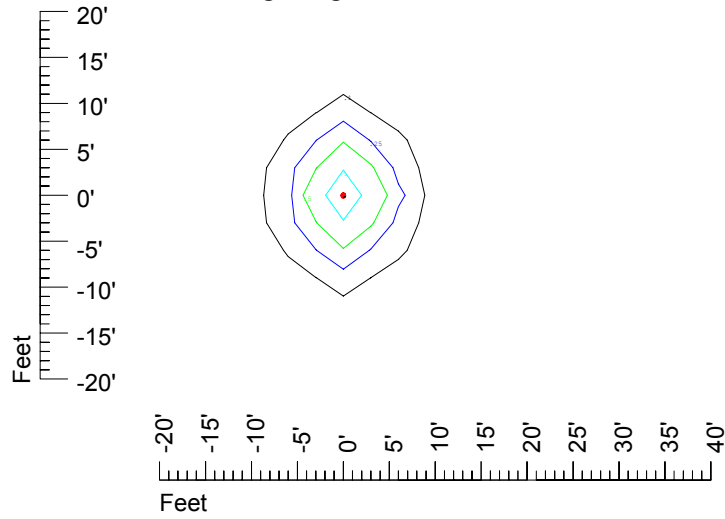

IES Photometric files C9225

Isoline template at 7' mounting height

Isoline values — 0.1 fc — 0.25 fc — 0.5 fc — 1.0 fc — 2.0 fc

Mounting height 7' Tilt 0°

Mounting height 7' Tilt 30°

Mounting height 7' Tilt 15°

Mounting height 9' Tilt 15°

Mounting height 9' Tilt 45°

IES Photometric files C9225

Isoline template at 11' mounting height

Isoline values — 0.1 fc — 0.25 fc — 0.5 fc — 1.0 fc — 2.0 fc

Mounting height 11' Tilt 0°

Mounting height 11' Tilt 30°

Mounting height 11' Tilt 15°

Mounting height 11' Tilt 45°

IES Photometric files C9225

Isoline template at 15' mounting height

Isoline values — 0.1 fc — 0.25 fc — 0.5 fc — 1.0 fc — 2.0 fc

Mounting height 15' Tilt 0°

Mounting height 15' Tilt 30°

Mounting height 15' Tilt 15°

Mounting height 15' Tilt 45°

IES Photometric files C9225

Isoline template at 20' mounting height

Isoline values — 0.1 fc — 0.25 fc — 0.5 fc — 1.0 fc — 2.0 fc