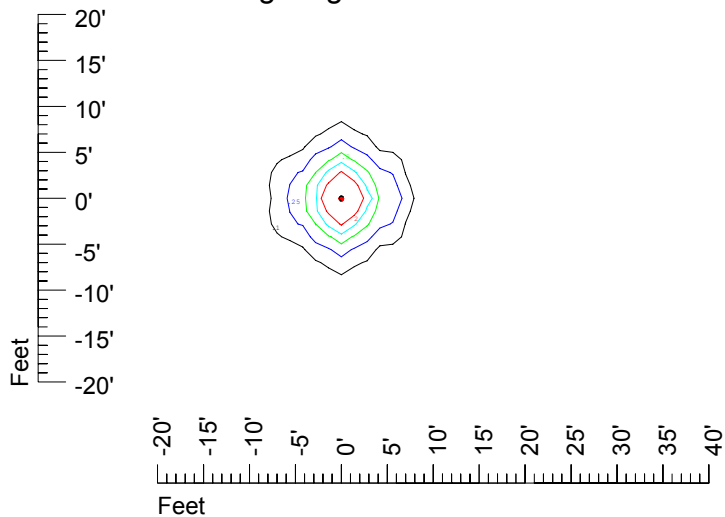

IES Photometric files C9225

Isoline template at 7' mounting height

Isoline values — 0.1 fc — 0.25 fc — 0.5 fc — 1.0 fc — 2.0 fc

Mounting height 7' Tilt 0°

Mounting height 7' Tilt 30°

Mounting height 7' Tilt 15°

Mounting height 7' Tilt 45°

IES Photometric files C9225

Isoline template at 9' mounting height

Isoline values — 0.1 fc — 0.25 fc — 0.5 fc — 1.0 fc — 2.0 fc

Mounting height 9' Tilt 0°

Mounting height 9' Tilt 30°

Mounting height 9' Tilt 15°

Mounting height 9' Tilt 45°

IES Photometric files C9225

Isoline template at 11' mounting height

Isoline values — 0.1 fc — 0.25 fc — 0.5 fc — 1.0 fc — 2.0 fc

Mounting height 11' Tilt 0°

Mounting height 20' Tilt 0°

Mounting height 20' Tilt 30°

Mounting height 20' Tilt 15°

Mounting height 20' Tilt 45°

IES File: C9225

Lighting level in fc / Distance in feet

Vertical plan 0° to 180°
Horizontal plan 0°