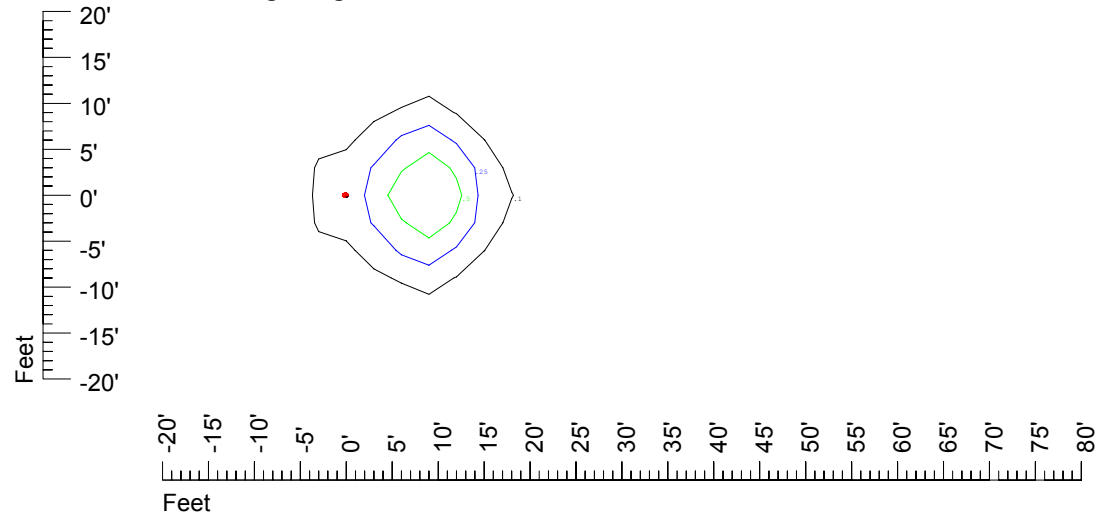

Mounting height 15' Tilt 30°