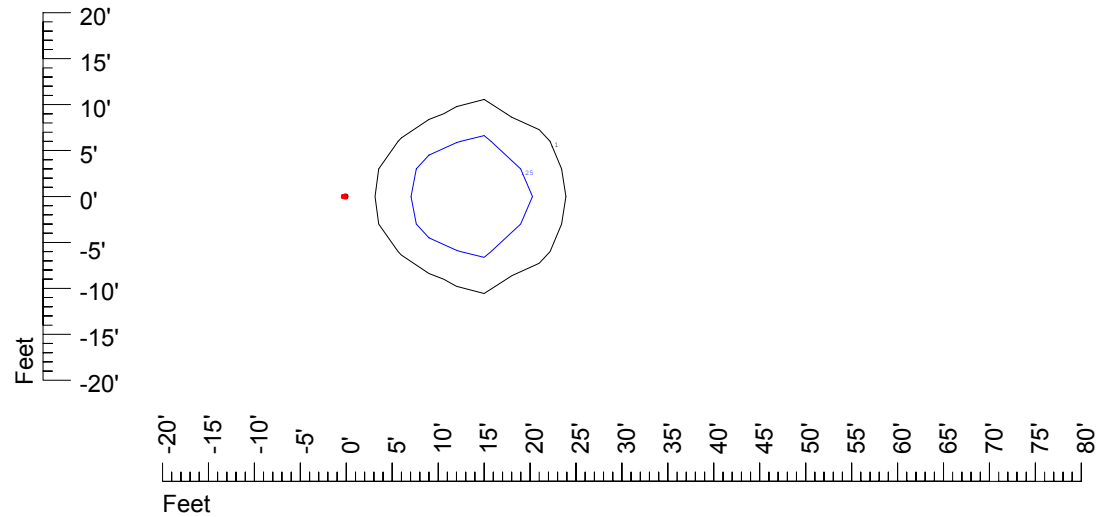

Mounting height 11' Tilt 30°

Mounting height 11' Tilt 15°

Mounting height 11' Tilt 45°

IES Photometric files C9225

Isoline template at 15' mounting height

Isoline values — 0.1 fc — 0.25 fc — 0.5 fc — 1.0 fc — 2.0 fc

Mounting height 15' Tilt 0°

Mounting height 15' Tilt 30°

Mounting height 15' Tilt 15°

Mounting height 15' Tilt 45°

IES Photometric files C9225

Isoline template at 20' mounting height

Isoline values — 0.1 fc — 0.25 fc — 0.5 fc — 1.0 fc — 2.0 fc

Mounting height 20' Tilt 0°

Mounting height 20' Tilt 30°

Mounting height 20' Tilt 15°

Mounting height 20' Tilt 45°

IES File: C9225

Lighting level in fc / Distance in feet

Vertical plan 0° to 180°
Horizontal plan 0°