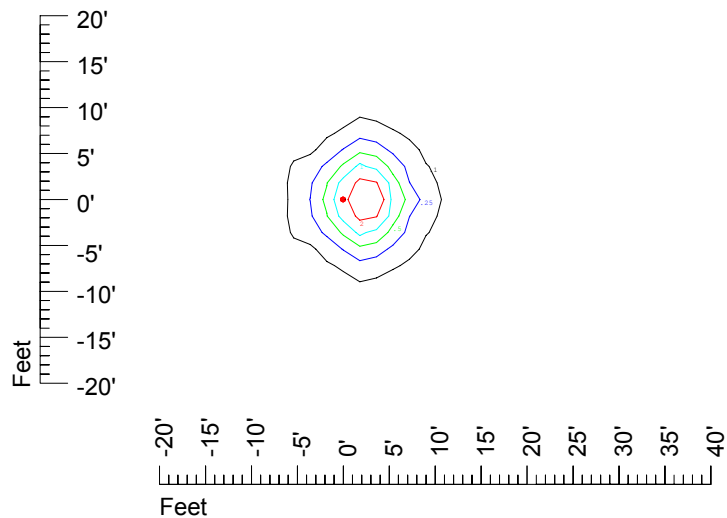

IES Photometric files C9225

Isoline template at 7' mounting height

Isoline values — 0.1 fc — 0.25 fc — 0.5 fc — 1.0 fc — 2.0 fc

Mounting height 7' Tilt 0°

Mounting height 7' Tilt 30°

Mounting height 7' Tilt 15°

Mounting height 7' Tilt 45°

IES Photometric files C9225

Isoline template at 9' mounting height

Isoline values — 0.1 fc — 0.25 fc — 0.5 fc — 1.0 fc — 2.0 fc

Mounting height 9' Tilt 0°

Mounting height 9' Tilt 30°

Mounting height 9' Tilt 15°

Mounting height 9' Tilt 45°

IES Photometric files C9225

Isoline template at 11' mounting height

Isoline values — 0.1 fc — 0.25 fc — 0.5 fc — 1.0 fc — 2.0 fc

Mounting height 11' Tilt 0°

Mounting height 11' Tilt 30°

Mounting height 11' Tilt 15°

Mounting height 11' Tilt 45°

IES Photometric files C9225

Isoline template at 15' mounting height

Isoline values — 0.1 fc — 0.25 fc — 0.5 fc — 1.0 fc — 2.0 fc