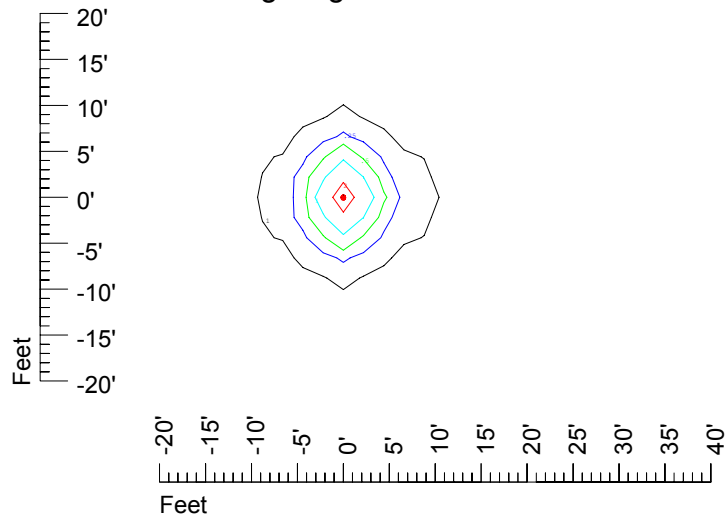

IES Photometric files C9225

Isoline template at 7' mounting height

Isoline values — 0.1 fc — 0.25 fc — 0.5 fc — 1.0 fc — 2.0 fc

Mounting height 7' Tilt 0°

Mounting height 7' Tilt 30°

Mounting height 7' Tilt 15°

Mounting height 7' Tilt 45°

IES Photometric files C9225

Isoline template at 9' mounting height

Isoline values — 0.1 fc — 0.25 fc — 0.5 fc — 1.0 fc — 2.0 fc

Mounting height 9' Tilt 0°

Mounting height 9' Tilt 30°

Mounting height 9' Tilt 15°

Mounting height 9' Tilt 45°

IES Photometric files C9225

Isoline template at 11' mounting height

Isoline values — 0.1 fc — 0.25 fc — 0.5 fc — 1.0 fc — 2.0 fc

Mounting height 11' Tilt 0°

Mounting height 11' Tilt 30°

Mounting height 11' Tilt 15°

Mounting height 11' Tilt 45°

IES Photometric files C9225

Isoline template at 15' mounting height

Isoline values — 0.1 fc — 0.25 fc — 0.5 fc — 1.0 fc — 2.0 fc