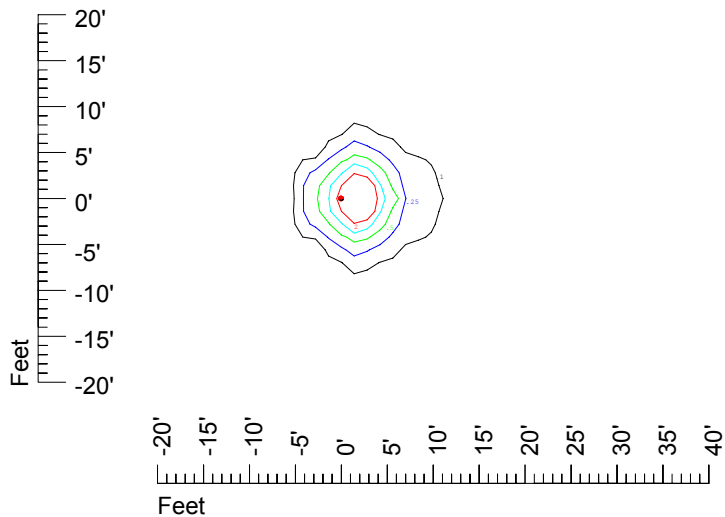

IES Photometric files C9225

Isoline template at 7' mounting height

Isoline values — 0.1 fc — 0.25 fc — 0.5 fc — 1.0 fc — 2.0 fc

Mounting height 7' Tilt 0°

Mounting height 7' Tilt 30°

Mounting height 7' Tilt 15°

Mounting height 7' Tilt 45°

IES Photometric files C9225

Isoline template at 9' mounting height

Isoline values — 0.1 fc — 0.25 fc — 0.5 fc — 1.0 fc — 2.0 fc

Mounting height 9' Tilt 0°

Mounting height 9' Tilt 30°

Mounting height 9' Tilt 15°

Mounting height 9' Tilt 45°

IES Photometric files C9225

Isoline template at 11' mounting height

Isoline values — 0.1 fc — 0.25 fc — 0.5 fc — 1.0 fc — 2.0 fc

Mounting height 11' Tilt 0°

Mounting height 20' Tilt 0°

Mounting height 20' Tilt 30°

Mounting height 20' Tilt 15°

Mounting height 20' Tilt 45°

IES File: C9225

Lighting level in fc / Distance in feet

Vertical plan 0° to 180°
Horizontal plan 0°