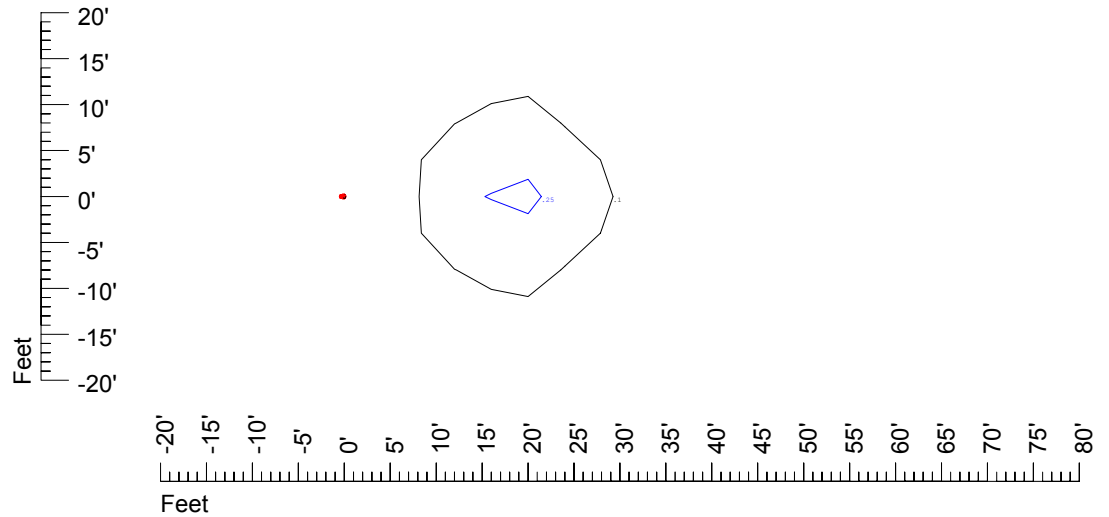

Mounting height 11' Tilt 30°

Mounting height 11' Tilt 15°

Mounting height 11' Tilt 45°

IES Photometric files C9225

Isoline template at 15' mounting height

Isoline values — 0.1 fc — 0.25 fc — 0.5 fc — 1.0 fc — 2.0 fc

Mounting height 15' Tilt 0°

Mounting height 15' Tilt 30°

Mounting height 15' Tilt 15°

Mounting height 15' Tilt 45°

IES Photometric files C9225

Isoline template at 20' mounting height

Isoline values — 0.1 fc — 0.25 fc — 0.5 fc — 1.0 fc — 2.0 fc

Mounting height 20' Tilt 0°

Mounting height 20' Tilt 30°

Mounting height 20' Tilt 15°

Mounting height 20' Tilt 45°

IES File: C9225

Lighting level in fc / Distance in feet

Vertical plan 0° to 180°
Horizontal plan 0°