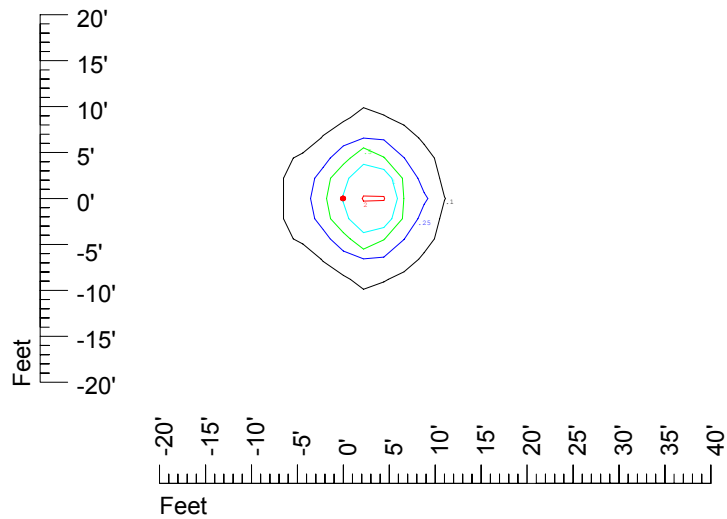

IES Photometric files C9225

Isoline template at 7' mounting height

Isoline values — 0.1 fc — 0.25 fc — 0.5 fc — 1.0 fc — 2.0 fc

Mounting height 7' Tilt 0°

Mounting height 7' Tilt 30°

Mounting height 7' Tilt 15°

Mounting height 7' Tilt 45°

IES Photometric files C9225

Isoline template at 9' mounting height

Isoline values — 0.1 fc — 0.25 fc — 0.5 fc — 1.0 fc — 2.0 fc

Mounting height 9' Tilt 0°

Mounting height 9' Tilt 30°

Mounting height 9' Tilt 15°

Mounting height 9' Tilt 45°

IES Photometric files C9225

Isoline template at 11' mounting height

Isoline values — 0.1 fc — 0.25 fc — 0.5 fc — 1.0 fc — 2.0 fc

Mounting height 11' Tilt 0°

Mounting height 11' Tilt 30°

Mounting height 11' Tilt 15°

Mounting height 11' Tilt 45°

IES Photometric files C9225

Isoline template at 15' mounting height

Isoline values — 0.1 fc — 0.25 fc — 0.5 fc — 1.0 fc — 2.0 fc