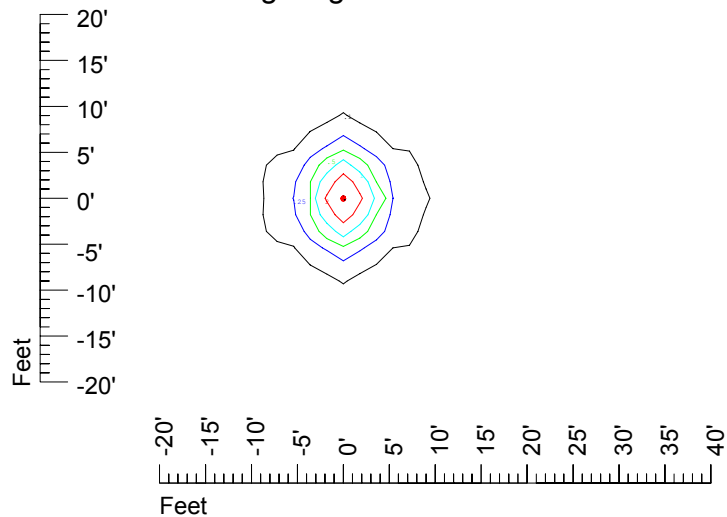

IES Photometric files C9225

Isoline template at 7' mounting height

Isoline values — 0.1 fc — 0.25 fc — 0.5 fc — 1.0 fc — 2.0 fc

Mounting height 7' Tilt 0°

Mounting height 7' Tilt 30°

Mounting height 7' Tilt 15°

Mounting height 7' Tilt 45°

IES Photometric files C9225

Isoline template at 9' mounting height

Isoline values — 0.1 fc — 0.25 fc — 0.5 fc — 1.0 fc — 2.0 fc

Mounting height 9' Tilt 0°

Mounting height 9' Tilt 30°

Mounting height 9' Tilt 15°

Mounting height 9' Tilt 45°

IES Photometric files C9225

Isoline template at 11' mounting height

Isoline values — 0.1 fc — 0.25 fc — 0.5 fc — 1.0 fc — 2.0 fc

Mounting height 11' Tilt 0°

Mounting height 11' Tilt 30°

Mounting height 11' Tilt 15°

Mounting height 11' Tilt 45°

IES Photometric files C9225

Isoline template at 15' mounting height

Isoline values — 0.1 fc — 0.25 fc — 0.5 fc — 1.0 fc — 2.0 fc