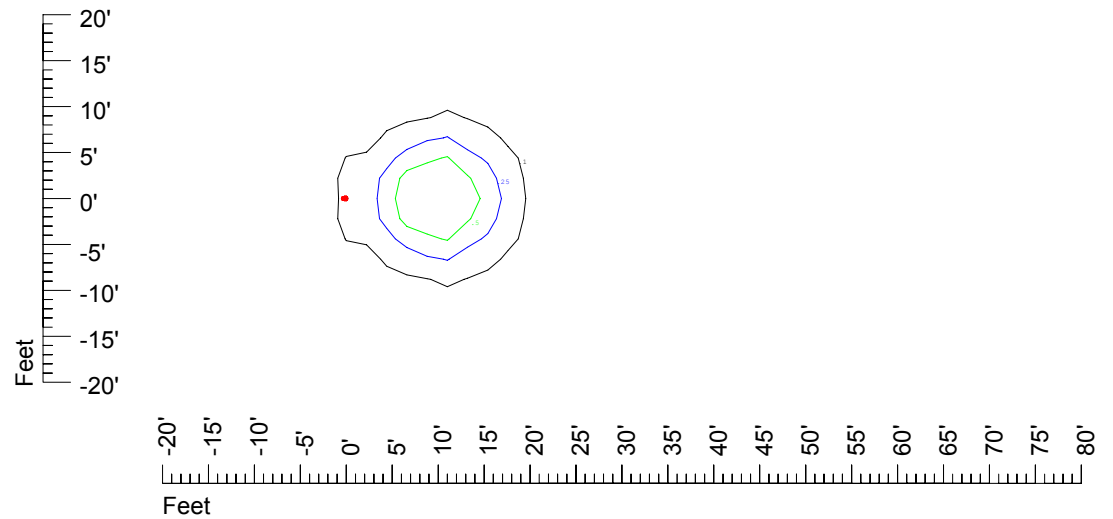

Mounting height 9' Tilt 15°

Mounting height 9' Tilt 45°

IES Photometric files C9225

Isoline template at 11' mounting height

Isoline values — 0.1 fc — 0.25 fc — 0.5 fc — 1.0 fc — 2.0 fc

Mounting height 11' Tilt 0°

Mounting height 11' Tilt 30°

Mounting height 11' Tilt 15°

Mounting height 11' Tilt 45°

IES Photometric files C9225

Isoline template at 15' mounting height

Isoline values — 0.1 fc — 0.25 fc — 0.5 fc — 1.0 fc — 2.0 fc