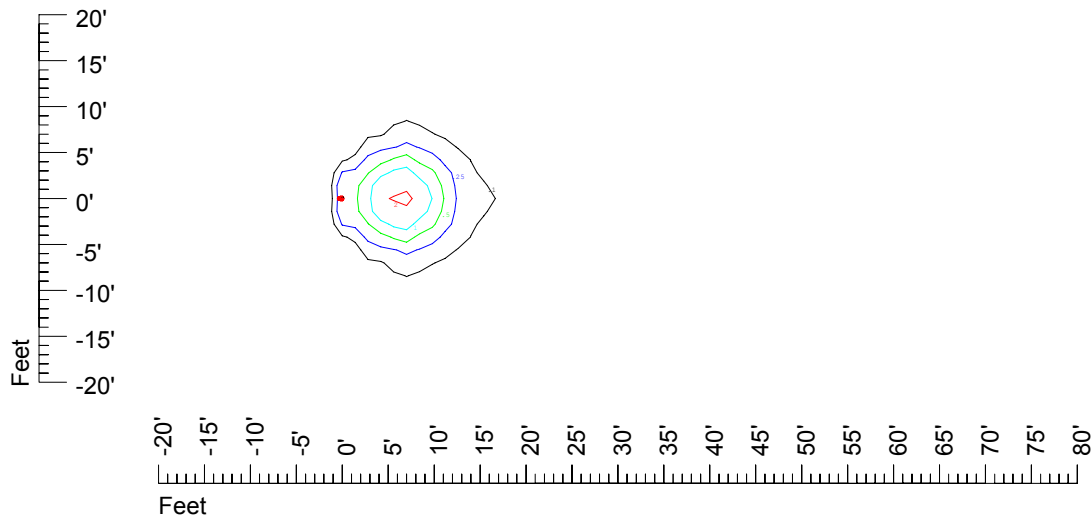

IES Photometric files C9225

Isoline template at 7' mounting height

Isoline values — 0.1 fc — 0.25 fc — 0.5 fc — 1.0 fc — 2.0 fc

Mounting height 7' Tilt 0°

Mounting height 7' Tilt 30°

Mounting height 7' Tilt 15°

Mounting height 7' Tilt 45°

IES Photometric files C9225

Isoline template at 9' mounting height

Isoline values — 0.1 fc — 0.25 fc — 0.5 fc — 1.0 fc — 2.0 fc

Mounting height 9' Tilt 0°

Mounting height 9' Tilt 30°

Mounting height 20' Tilt 0°

Mounting height 20' Tilt 30°

Mounting height 20' Tilt 15°

Mounting height 20' Tilt 45°

IES File: C9225

Lighting level in fc / Distance in feet

Vertical plan 0° to 180°
Horizontal plan 0°