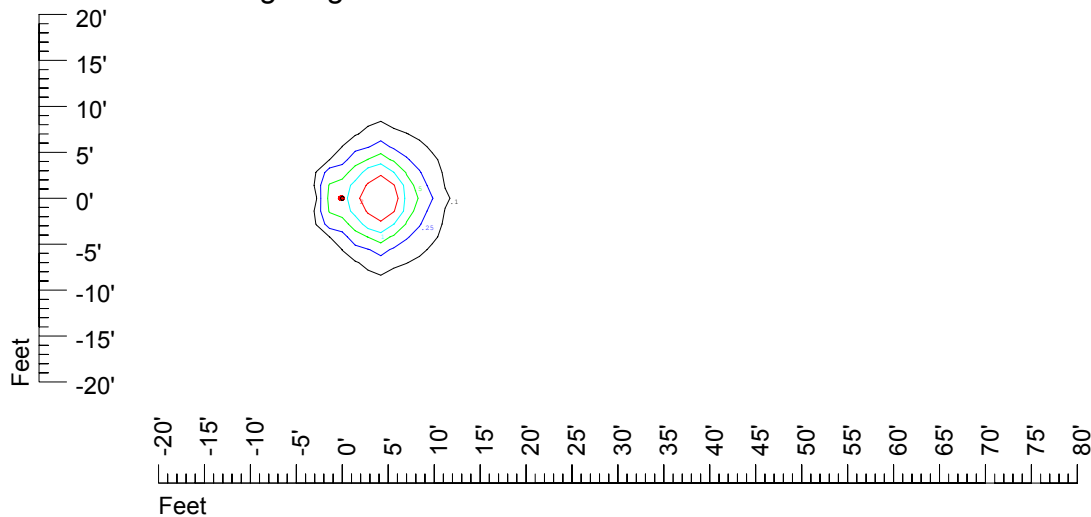

IES Photometric files C9225

Isoline template at 7' mounting height

Isoline values — 0.1 fc — 0.25 fc — 0.5 fc — 1.0 fc — 2.0 fc

Mounting height 7' Tilt 0°

Mounting height 7' Tilt 30°

Mounting height 7' Tilt 15°

Mounting height 7' Tilt 45°

IES Photometric files C9225

Isoline template at 9' mounting height

Isoline values — 0.1 fc — 0.25 fc — 0.5 fc — 1.0 fc — 2.0 fc

Mounting height 9' Tilt 0°

Mounting height 9' Tilt 30°

Mounting height 9' Tilt 15°

Mounting height 9' Tilt 45°

IES Photometric files C9225

Isoline template at 11' mounting height

Isoline values — 0.1 fc — 0.25 fc — 0.5 fc — 1.0 fc — 2.0 fc

Mounting height 11' Tilt 0°

Mounting height 20' Tilt 0°

Mounting height 20' Tilt 30°

Mounting height 20' Tilt 15°

Mounting height 20' Tilt 45°

IES File: C9225

Lighting level in fc / Distance in feet

Vertical plan 0° to 180°
Horizontal plan 0°