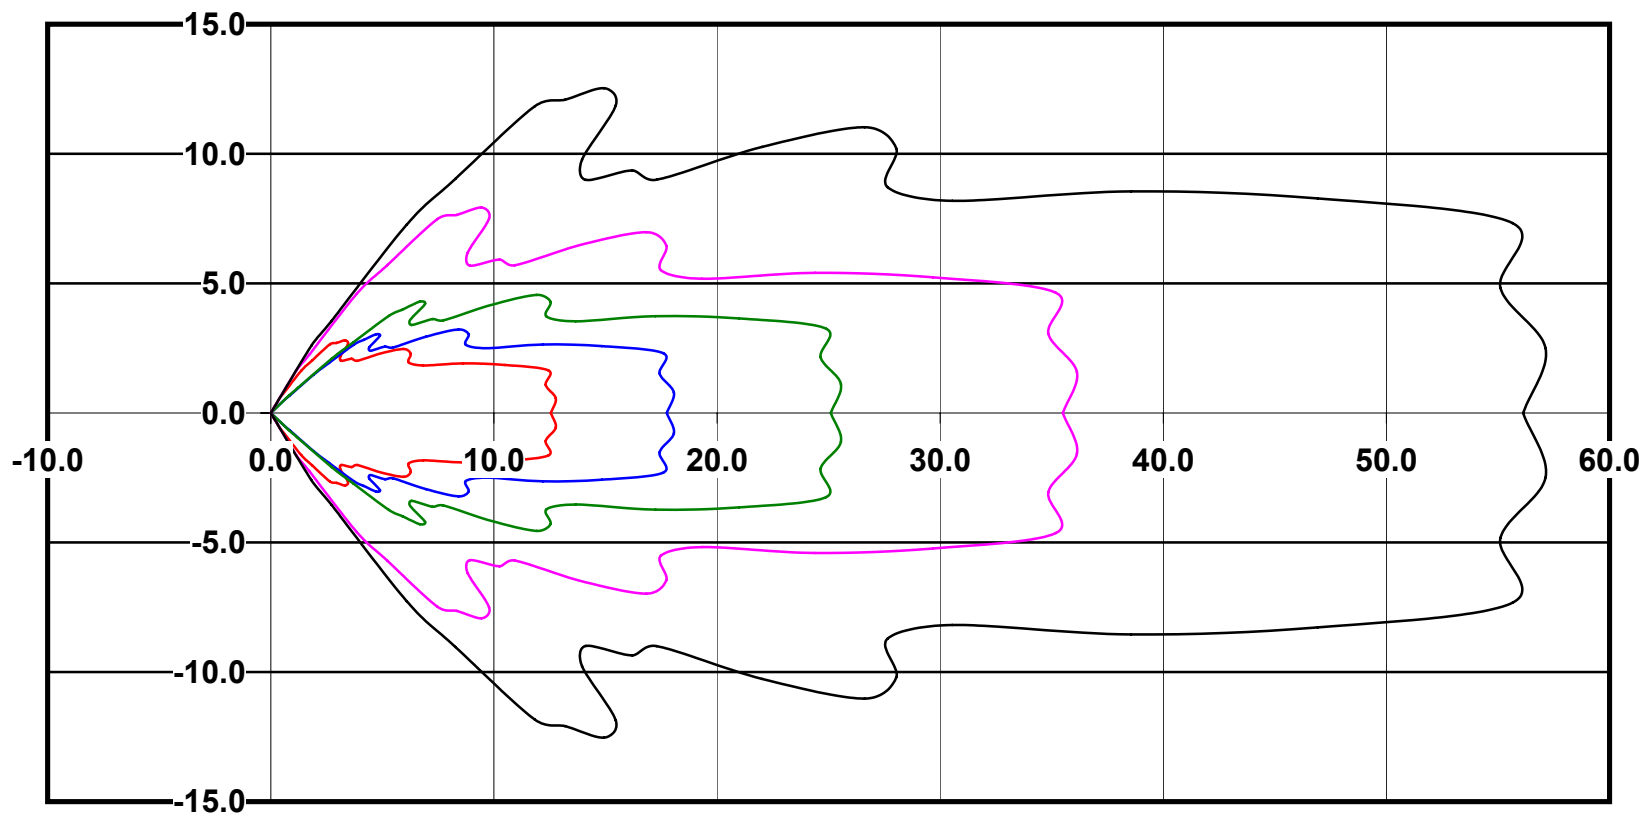

Mounting height 15' Tilt 0°

Mounting height 15' Tilt 30°

Mounting height 15' Tilt 15°

Mounting height 15' Tilt 45°

IES Photometric files C9225

Isoline template at 20' mounting height

Isoline values — 0.1 fc — 0.25 fc — 0.5 fc — 1.0 fc — 2.0 fc

Mounting height 20' Tilt 0°

Mounting height 20' Tilt 30°

Mounting height 20' Tilt 15°

Mounting height 20' Tilt 45°

IES File: C9225

Lighting level in fc / Distance in feet

Vertical plan 0° to 180°
Horizontal plan 0°

— 2 fc — 1 fc — 0.5 fc — 0.25 fc — 0.1 fc