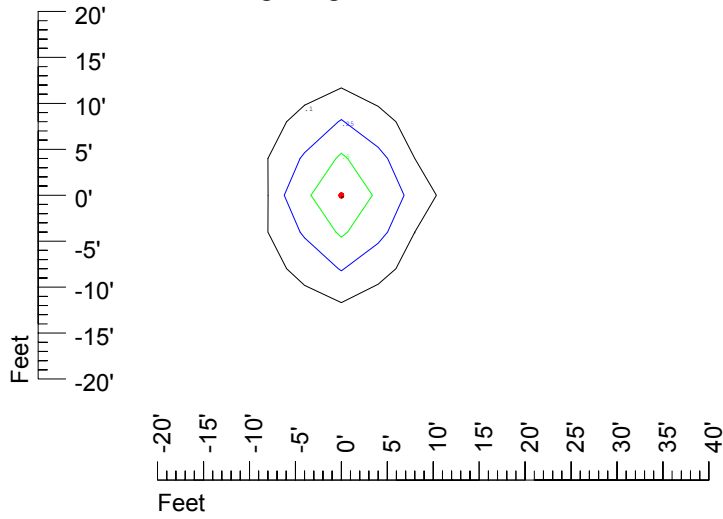

IES Photometric files C9225

Isoline template at 7' mounting height

Isoline values — 0.1 fc — 0.25 fc — 0.5 fc — 1.0 fc — 2.0 fc

Mounting height 7' Tilt 0°

Mounting height 7' Tilt 30°

Mounting height 7' Tilt 15°

Mounting height 11' Tilt 30°

Mounting height 11' Tilt 15°

Mounting height 11' Tilt 45°

IES Photometric files C9225

Isoline template at 15' mounting height

Isoline values — 0.1 fc — 0.25 fc — 0.5 fc — 1.0 fc — 2.0 fc

Mounting height 15' Tilt 0°

Mounting height 15' Tilt 30°

Mounting height 15' Tilt 15°

Mounting height 15' Tilt 45°

IES Photometric files C9225

Isoline template at 20' mounting height

Isoline values — 0.1 fc — 0.25 fc — 0.5 fc — 1.0 fc — 2.0 fc

Mounting height 20' Tilt 0°

Mounting height 20' Tilt 30°

Mounting height 20' Tilt 15°

Mounting height 20' Tilt 45°

IES File: C9225

Lighting level in fc / Distance in feet

Vertical plan 0° to 180°
Horizontal plan 0°