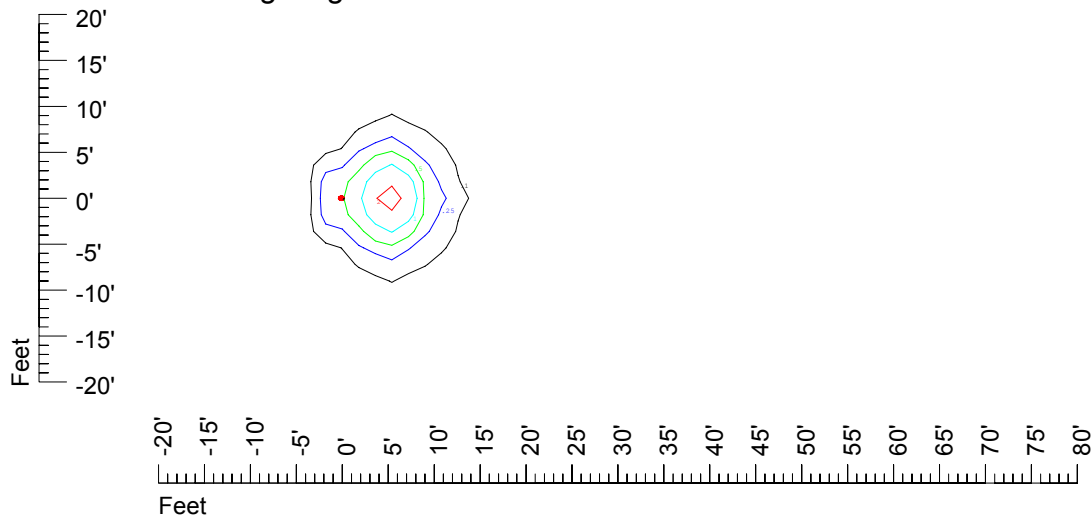

IES Photometric files C9225

Isoline template at 7' mounting height

Isoline values — 0.1 fc — 0.25 fc — 0.5 fc — 1.0 fc — 2.0 fc

Mounting height 7' Tilt 0°

Mounting height 7' Tilt 30°

Mounting height 7' Tilt 15°

Mounting height 7' Tilt 45°

IES Photometric files C9225

Isoline template at 9' mounting height

Isoline values — 0.1 fc — 0.25 fc — 0.5 fc — 1.0 fc — 2.0 fc

Mounting height 9' Tilt 0°

Mounting height 9' Tilt 30°

Mounting height 9' Tilt 15°

Mounting height 9' Tilt 45°

IES Photometric files C9225

Isoline template at 11' mounting height

Isoline values — 0.1 fc — 0.25 fc — 0.5 fc — 1.0 fc — 2.0 fc

Mounting height 11' Tilt 0°