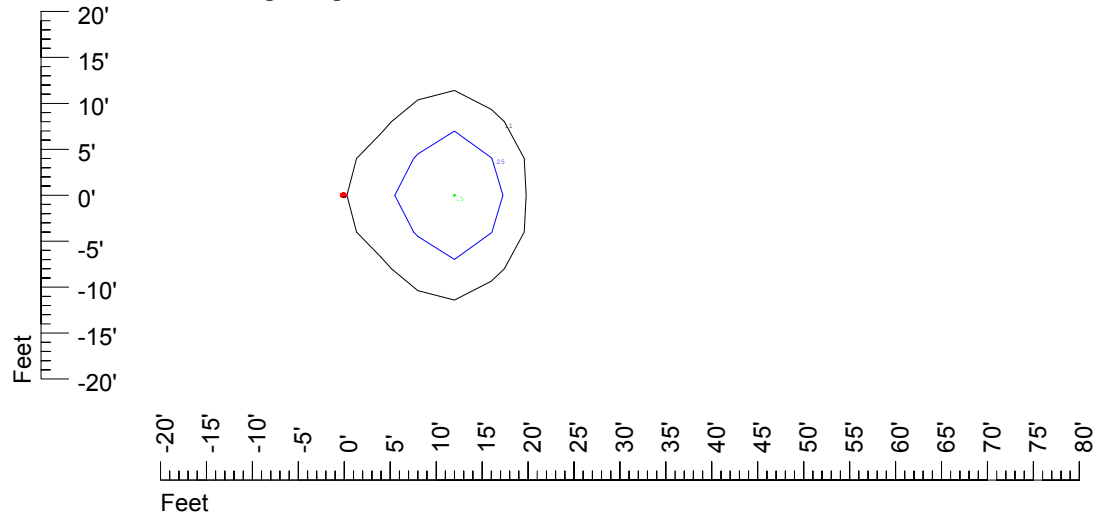

Mounting height 11' Tilt 30°

Mounting height 11' Tilt 15°

Mounting height 11' Tilt 45°

IES Photometric files C9225

Isoline template at 15' mounting height

Isoline values — 0.1 fc — 0.25 fc — 0.5 fc — 1.0 fc — 2.0 fc

Mounting height 15' Tilt 0°

Mounting height 15' Tilt 30°

Mounting height 15' Tilt 15°

Mounting height 15' Tilt 45°

IES Photometric files C9225

Isoline template at 20' mounting height

Isoline values — 0.1 fc — 0.25 fc — 0.5 fc — 1.0 fc — 2.0 fc

Mounting height 20' Tilt 0°

Mounting height 20' Tilt 30°

Mounting height 20' Tilt 15°

Mounting height 20' Tilt 45°

IES File: C9225

Lighting level in fc / Distance in feet

Vertical plan 0° to 180°
Horizontal plan 0°