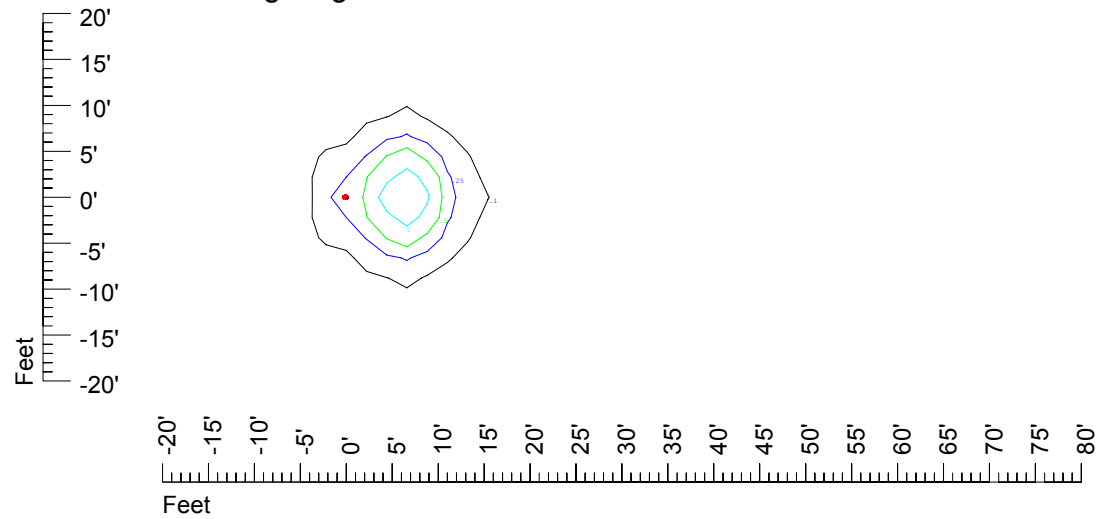

Mounting height 7' Tilt 45°

IES Photometric files C9225

Isoline template at 9' mounting height

Isoline values — 0.1 fc — 0.25 fc — 0.5 fc — 1.0 fc — 2.0 fc

Mounting height 9' Tilt 0°

Mounting height 9' Tilt 30°

Mounting height 9' Tilt 15°

Mounting height 9' Tilt 45°

IES Photometric files C9225

Isoline template at 11' mounting height

Isoline values — 0.1 fc — 0.25 fc — 0.5 fc — 1.0 fc — 2.0 fc

Mounting height 11' Tilt 0°

Mounting height 11' Tilt 30°

Mounting height 11' Tilt 15°

Mounting height 11' Tilt 45°

IES Photometric files C9225

Isoline template at 15' mounting height

Isoline values — 0.1 fc — 0.25 fc — 0.5 fc — 1.0 fc — 2.0 fc