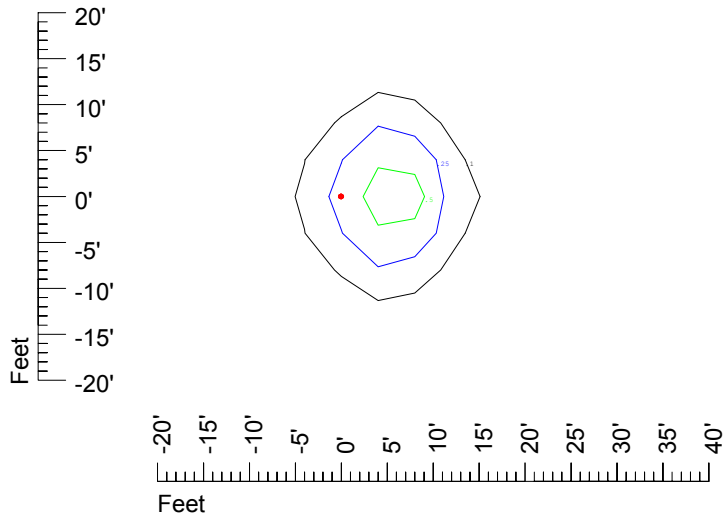

IES Photometric files C9225

Isoline template at 7' mounting height

Isoline values — 0.1 fc — 0.25 fc — 0.5 fc — 1.0 fc — 2.0 fc

Mounting height 7' Tilt 0°

Mounting height 7' Tilt 30°

Mounting height 7' Tilt 15°

Mounting height 11' Tilt 30°

Mounting height 11' Tilt 15°

Mounting height 11' Tilt 45°

IES Photometric files C9225

Isoline template at 15' mounting height

Isoline values — 0.1 fc — 0.25 fc — 0.5 fc — 1.0 fc — 2.0 fc

Mounting height 15' Tilt 0°

Mounting height 15' Tilt 30°

Mounting height 15' Tilt 15°

Mounting height 15' Tilt 45°

IES Photometric files C9225

Isoline template at 20' mounting height

Isoline values — 0.1 fc — 0.25 fc — 0.5 fc — 1.0 fc — 2.0 fc

Mounting height 20' Tilt 0°

Mounting height 20' Tilt 30°

Mounting height 20' Tilt 15°

Mounting height 20' Tilt 45°

IES File: C9225

Lighting level in fc / Distance in feet

Vertical plan 0° to 180°
Horizontal plan 0°