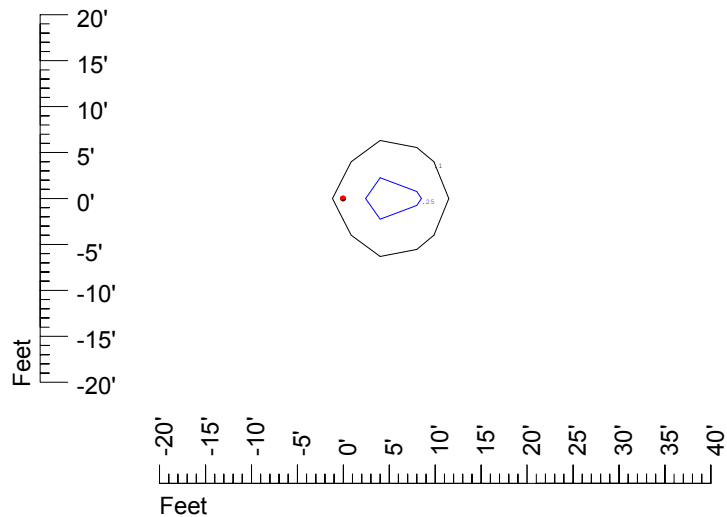

IES Photometric files C9719

Isoline template 7' mounting height

Isoline values — 0.1 fc — 0.25 fc — 0.5 fc — 1.0 fc — 2.0 fc

Mounting height 7' Tilt 0°

Mounting height 7' Tilt 30°

Mounting height 7' Tilt 15°

Mounting height 11' Tilt 30°

Mounting height 11' Tilt 15°

Mounting height 11' Tilt 45°

IES Photometric files C9719

Isoline template 15' mounting height

Isoline values — 0.1 fc — 0.25 fc — 0.5 fc — 1.0 fc — 2.0 fc

Mounting height 15' Tilt 0°

Mounting height 15' Tilt 30°

Mounting height 15' Tilt 15°

Mounting height 15' Tilt 45°

IES Photometric files C9719

Isoline template 20' mounting height

Isoline values — 0.1 fc — 0.25 fc — 0.5 fc — 1.0 fc — 2.0 fc

Mounting height 20' Tilt 0°

Mounting height 20' Tilt 30°

Mounting height 20' Tilt 15°

Mounting height 20' Tilt 45°