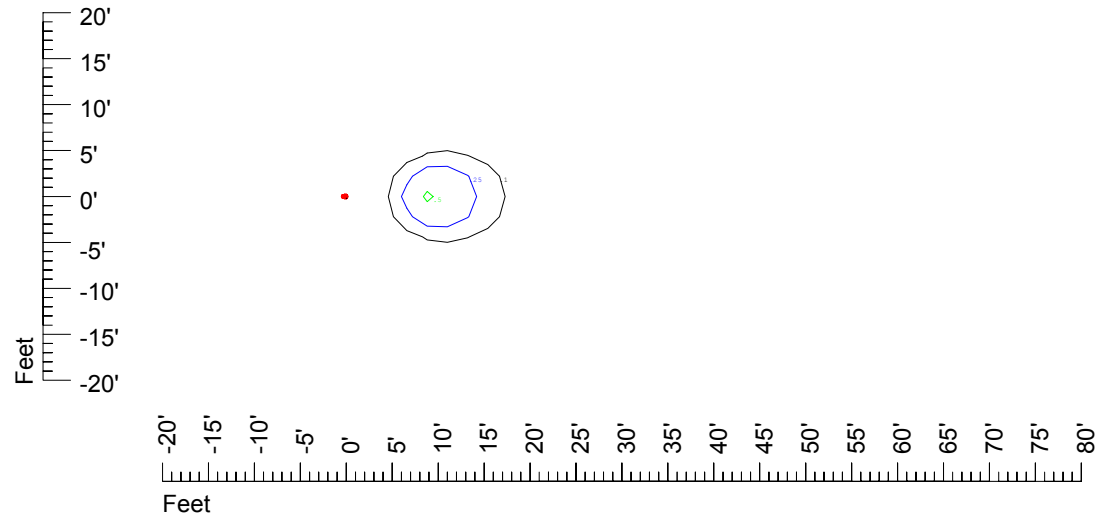

Mounting height 9' Tilt 15°

Mounting height 9' Tilt 45°

IES Photometric files C9719

Isoline template 11' mounting height

Isoline values — 0.1 fc — 0.25 fc — 0.5 fc — 1.0 fc — 2.0 fc

Mounting height 11' Tilt 0°

Mounting height 11' Tilt 30°

Mounting height 11' Tilt 15°

Mounting height 11' Tilt 45°

IES Photometric files C9719

Isoline template 15' mounting height

Isoline values — 0.1 fc — 0.25 fc — 0.5 fc — 1.0 fc — 2.0 fc