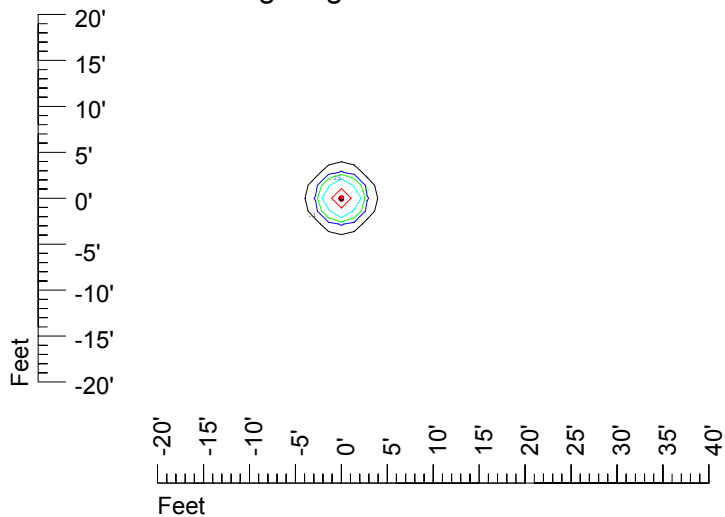

IES Photometric files C9719

Isoline template 7' mounting height

Isoline values — 0.1 fc — 0.25 fc — 0.5 fc — 1.0 fc — 2.0 fc

Mounting height 7' Tilt 0°

Mounting height 7' Tilt 30°

Mounting height 7' Tilt 15°

Mounting height 7' Tilt 45°

IES Photometric files C9719

Isoline template 9' mounting height

Isoline values — 0.1 fc — 0.25 fc — 0.5 fc — 1.0 fc — 2.0 fc

Mounting height 9' Tilt 0°

Mounting height 9' Tilt 30°

Mounting height 9' Tilt 15°

Mounting height 9' Tilt 45°

IES Photometric files C9719

Isoline template 11' mounting height

Isoline values — 0.1 fc — 0.25 fc — 0.5 fc — 1.0 fc — 2.0 fc

Mounting height 11' Tilt 0°

Mounting height 20' Tilt 0°

Mounting height 20' Tilt 30°

Mounting height 20' Tilt 15°

Mounting height 20' Tilt 45°