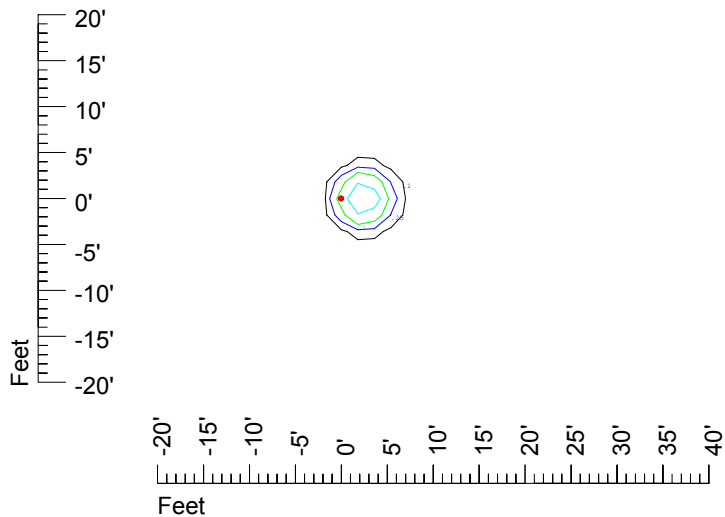

IES Photometric files C9719

Isoline template 7' mounting height

Isoline values — 0.1 fc — 0.25 fc — 0.5 fc — 1.0 fc — 2.0 fc

Mounting height 7' Tilt 0°

Mounting height 7' Tilt 30°

Mounting height 7' Tilt 15°

Mounting height 7' Tilt 45°

IES Photometric files C9719

Isoline template 9' mounting height

Isoline values — 0.1 fc — 0.25 fc — 0.5 fc — 1.0 fc — 2.0 fc

Mounting height 9' Tilt 0°

Mounting height 9' Tilt 30°

Mounting height 9' Tilt 15°

Mounting height 9' Tilt 45°

IES Photometric files C9719

Isoline template 11' mounting height

Isoline values — 0.1 fc — 0.25 fc — 0.5 fc — 1.0 fc — 2.0 fc

Mounting height 11' Tilt 0°

Mounting height 20' Tilt 0°

Mounting height 20' Tilt 30°

Mounting height 20' Tilt 15°

Mounting height 20' Tilt 45°