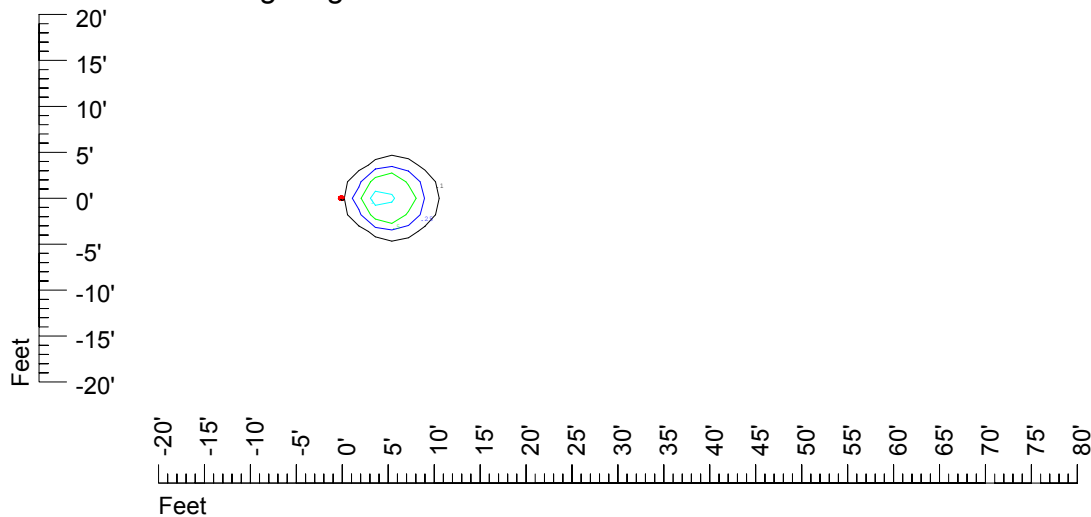

IES Photometric files C9719

Isoline template 7' mounting height

Isoline values — 0.1 fc — 0.25 fc — 0.5 fc — 1.0 fc — 2.0 fc

Mounting height 7' Tilt 0°

Mounting height 7' Tilt 30°

Mounting height 7' Tilt 15°

Mounting height 7' Tilt 45°

IES Photometric files C9719

Isoline template 9' mounting height

Isoline values — 0.1 fc — 0.25 fc — 0.5 fc — 1.0 fc — 2.0 fc

Mounting height 9' Tilt 0°

Mounting height 9' Tilt 30°

Mounting height 9' Tilt 15°

Mounting height 9' Tilt 45°

IES Photometric files C9719

Isoline template 11' mounting height

Isoline values — 0.1 fc — 0.25 fc — 0.5 fc — 1.0 fc — 2.0 fc

Mounting height 11' Tilt 0°

Mounting height 20' Tilt 0°

Mounting height 20' Tilt 30°

Mounting height 20' Tilt 15°

Mounting height 20' Tilt 45°