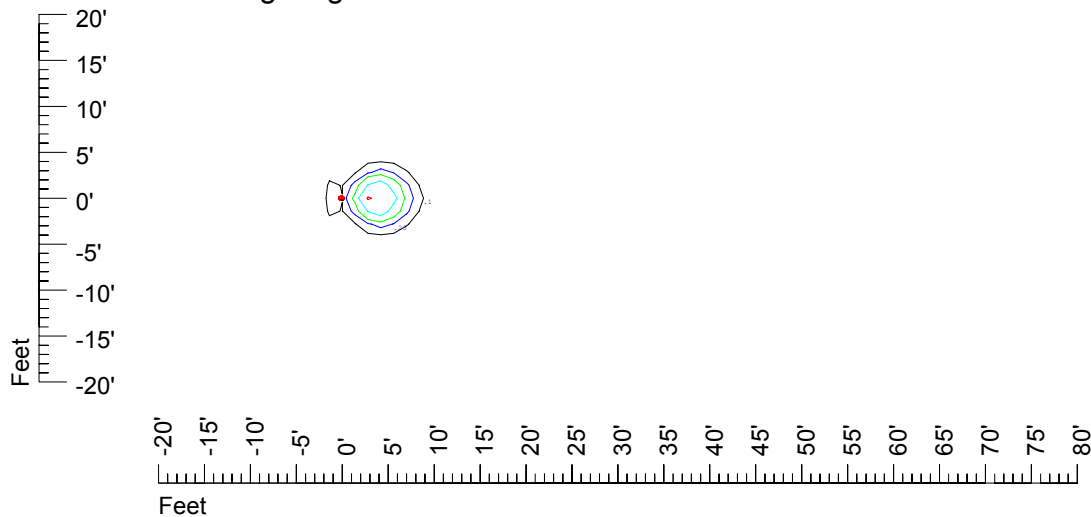

IES Photometric files C9719

Isoline template 7' mounting height

Isoline values — 0.1 fc — 0.25 fc — 0.5 fc — 1.0 fc — 2.0 fc

Mounting height 7' Tilt 0°

Mounting height 7' Tilt 30°

Mounting height 7' Tilt 15°

Mounting height 7' Tilt 45°

IES Photometric files C9719

Isoline template 9' mounting height

Isoline values — 0.1 fc — 0.25 fc — 0.5 fc — 1.0 fc — 2.0 fc

Mounting height 9' Tilt 0°

Mounting height 9' Tilt 30°

Mounting height 9' Tilt 15°

Mounting height 9' Tilt 45°

IES Photometric files C9719

Isoline template 11' mounting height

Isoline values — 0.1 fc — 0.25 fc — 0.5 fc — 1.0 fc — 2.0 fc

Mounting height 11' Tilt 0°

Mounting height 20' Tilt 0°

Mounting height 20' Tilt 30°

Mounting height 20' Tilt 15°

Mounting height 20' Tilt 45°