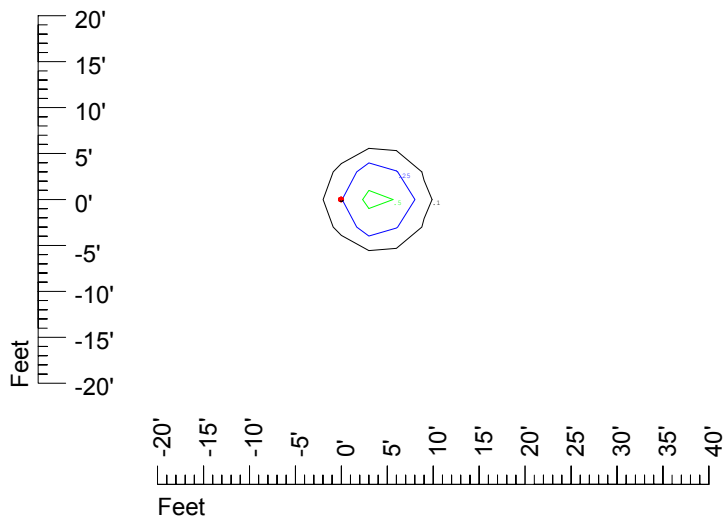

IES Photometric files C9719

Isoline template 7' mounting height

Isoline values — 0.1 fc — 0.25 fc — 0.5 fc — 1.0 fc — 2.0 fc

Mounting height 7' Tilt 0°

Mounting height 7' Tilt 30°

Mounting height 7' Tilt 15°

Mounting height 9' Tilt 15°

Mounting height 9' Tilt 45°

IES Photometric files C9719

Isoline template 11' mounting height

Isoline values — 0.1 fc — 0.25 fc — 0.5 fc — 1.0 fc — 2.0 fc

Mounting height 11' Tilt 0°

Mounting height 11' Tilt 30°

Mounting height 11' Tilt 15°

Mounting height 11' Tilt 45°

IES Photometric files C9719

Isoline template 15' mounting height

Isoline values — 0.1 fc — 0.25 fc — 0.5 fc — 1.0 fc — 2.0 fc

Mounting height 15' Tilt 0°

Mounting height 15' Tilt 30°

Mounting height 15' Tilt 15°

Mounting height 15' Tilt 45°

IES Photometric files C9719

Isoline template 20' mounting height

Isoline values — 0.1 fc — 0.25 fc — 0.5 fc — 1.0 fc — 2.0 fc