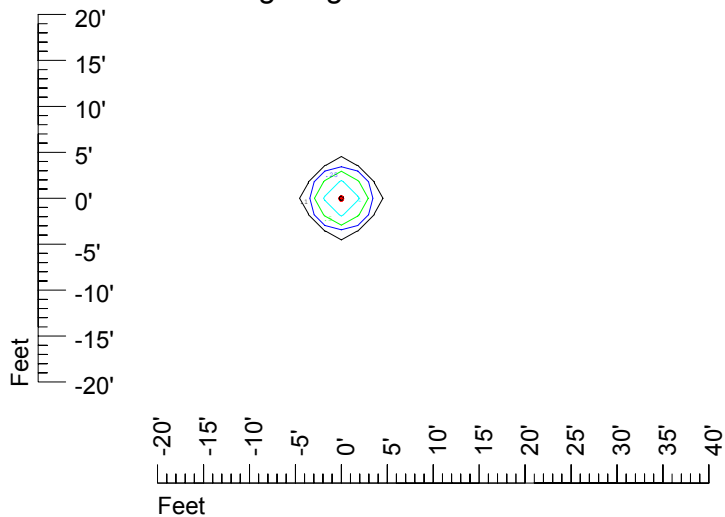

IES Photometric files C9719

Isoline template 7' mounting height

Isoline values — 0.1 fc — 0.25 fc — 0.5 fc — 1.0 fc — 2.0 fc

Mounting height 7' Tilt 0°

Mounting height 7' Tilt 30°

Mounting height 7' Tilt 15°

Mounting height 7' Tilt 45°

IES Photometric files C9719

Isoline template 9' mounting height

Isoline values — 0.1 fc — 0.25 fc — 0.5 fc — 1.0 fc — 2.0 fc

Mounting height 9' Tilt 0°

Mounting height 9' Tilt 30°

Mounting height 9' Tilt 15°

Mounting height 9' Tilt 45°

IES Photometric files C9719

Isoline template 11' mounting height

Isoline values — 0.1 fc — 0.25 fc — 0.5 fc — 1.0 fc — 2.0 fc

Mounting height 11' Tilt 0°

Mounting height 20' Tilt 0°

Mounting height 20' Tilt 30°

Mounting height 20' Tilt 15°

Mounting height 20' Tilt 45°