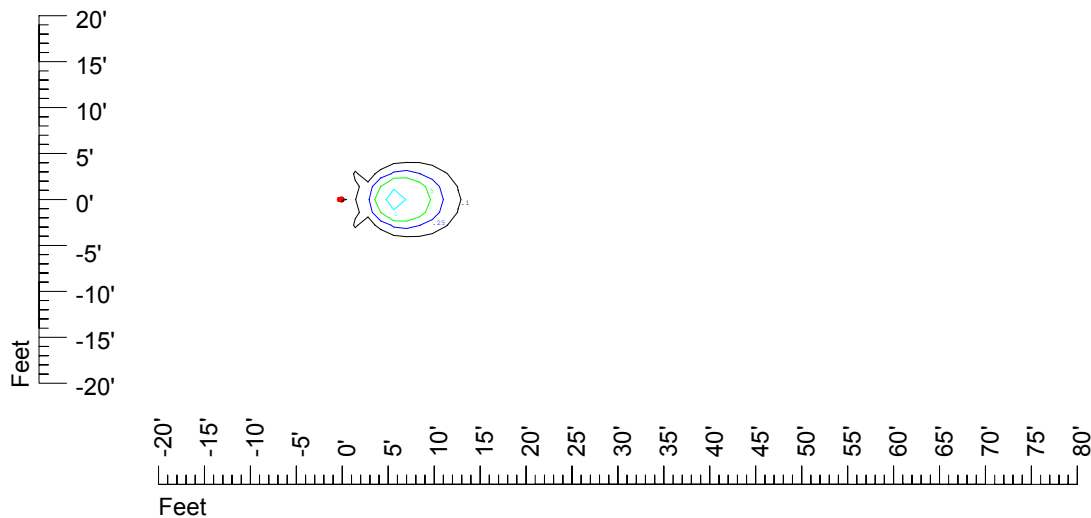

IES Photometric files C9719

Isoline template 7' mounting height

Isoline values — 0.1 fc — 0.25 fc — 0.5 fc — 1.0 fc — 2.0 fc

Mounting height 7' Tilt 0°

Mounting height 7' Tilt 30°

Mounting height 7' Tilt 15°

Mounting height 7' Tilt 45°

IES Photometric files C9719

Isoline template 9' mounting height

Isoline values — 0.1 fc — 0.25 fc — 0.5 fc — 1.0 fc — 2.0 fc

Mounting height 9' Tilt 0°

Mounting height 9' Tilt 30°

Mounting height 20' Tilt 0°

Mounting height 20' Tilt 30°

Mounting height 20' Tilt 15°

Mounting height 20' Tilt 45°