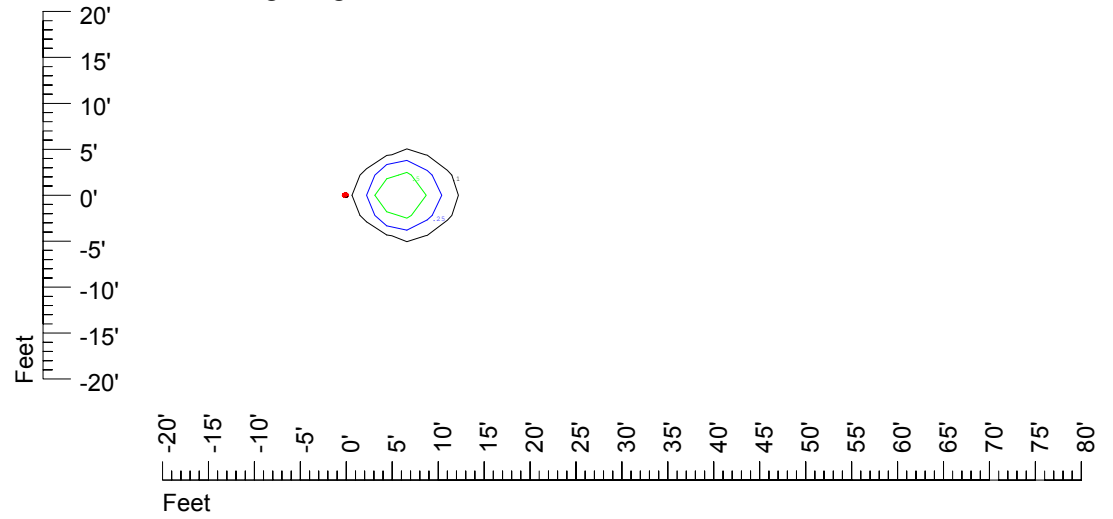

Mounting height 7' Tilt 45°

IES Photometric files C9719

Isoline template 9' mounting height

Isoline values — 0.1 fc — 0.25 fc — 0.5 fc — 1.0 fc — 2.0 fc

Mounting height 9' Tilt 0°

Mounting height 9' Tilt 30°

Mounting height 9' Tilt 15°

Mounting height 9' Tilt 45°

IES Photometric files C9719

Isoline template 11' mounting height

Isoline values — 0.1 fc — 0.25 fc — 0.5 fc — 1.0 fc — 2.0 fc

Mounting height 11' Tilt 0°

Mounting height 11' Tilt 30°

Mounting height 11' Tilt 15°

Mounting height 11' Tilt 45°

IES Photometric files C9719

Isoline template 15' mounting height

Isoline values — 0.1 fc — 0.25 fc — 0.5 fc — 1.0 fc — 2.0 fc