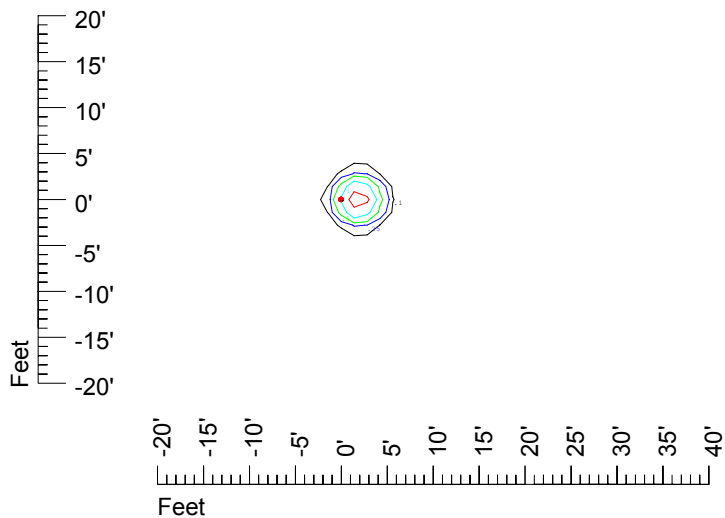

IES Photometric files C9719

Isoline template 7' mounting height

Isoline values — 0.1 fc — 0.25 fc — 0.5 fc — 1.0 fc — 2.0 fc

Mounting height 7' Tilt 0°

Mounting height 7' Tilt 30°

Mounting height 7' Tilt 15°

Mounting height 7' Tilt 45°

IES Photometric files C9719

Isoline template 9' mounting height

Isoline values — 0.1 fc — 0.25 fc — 0.5 fc — 1.0 fc — 2.0 fc

Mounting height 9' Tilt 0°

Mounting height 9' Tilt 30°

Mounting height 9' Tilt 15°

Mounting height 9' Tilt 45°

IES Photometric files C9719

Isoline template 11' mounting height

Isoline values — 0.1 fc — 0.25 fc — 0.5 fc — 1.0 fc — 2.0 fc

Mounting height 11' Tilt 0°

Mounting height 20' Tilt 0°

Mounting height 20' Tilt 30°

Mounting height 20' Tilt 15°

Mounting height 20' Tilt 45°