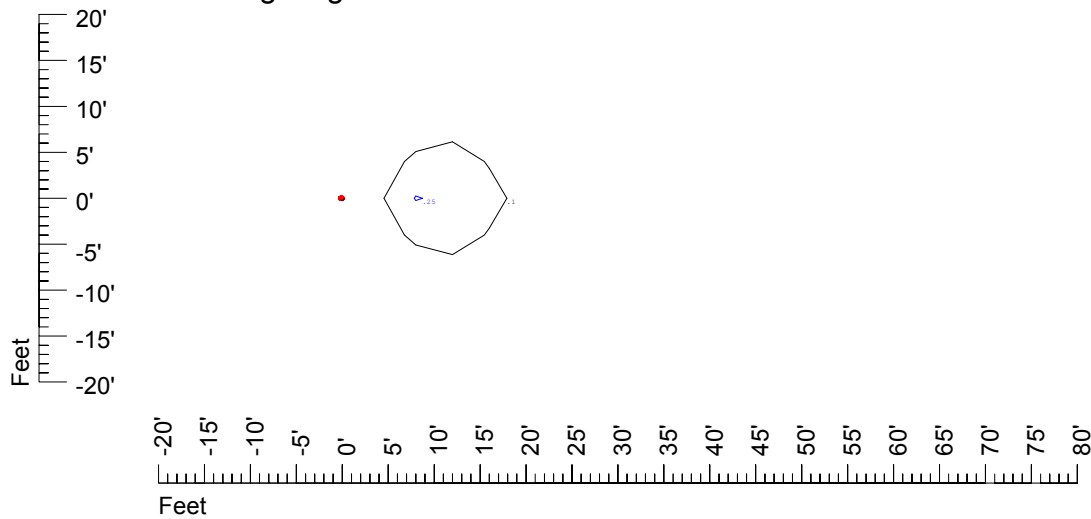

Mounting height 11' Tilt 30°

Mounting height 11' Tilt 15°

Mounting height 11' Tilt 45°

IES Photometric files C9719

Isoline template 15' mounting height

Isoline values — 0.1 fc — 0.25 fc — 0.5 fc — 1.0 fc — 2.0 fc

Mounting height 15' Tilt 0°

Mounting height 15' Tilt 30°

Mounting height 15' Tilt 15°

Mounting height 15' Tilt 45°

IES Photometric files C9719

Isoline template 20' mounting height

Isoline values — 0.1 fc — 0.25 fc — 0.5 fc — 1.0 fc — 2.0 fc

Mounting height 20' Tilt 0°

Mounting height 20' Tilt 30°

Mounting height 20' Tilt 15°

Mounting height 20' Tilt 45°