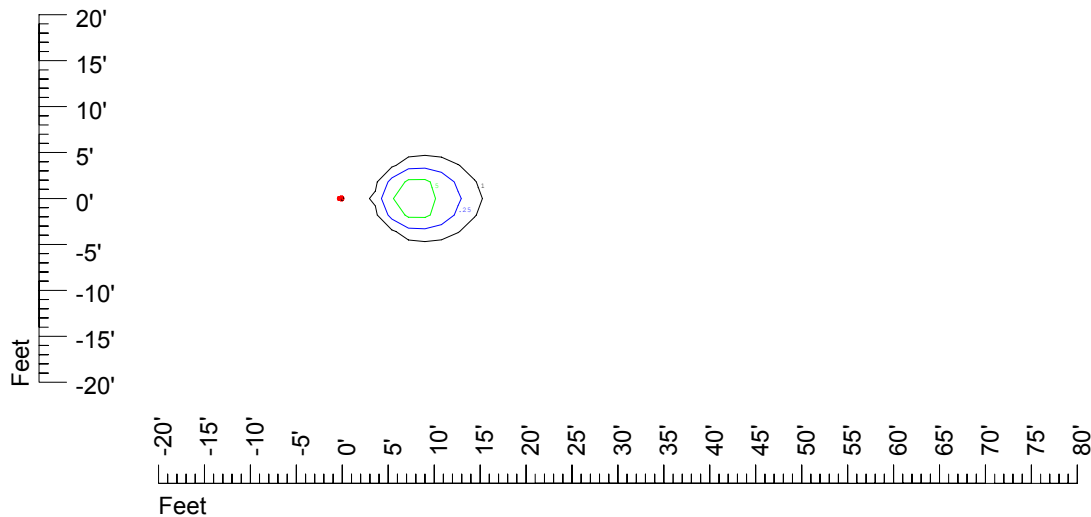

IES Photometric files C9719

Isoline template 7' mounting height

Isoline values — 0.1 fc — 0.25 fc — 0.5 fc — 1.0 fc — 2.0 fc

Mounting height 7' Tilt 0°

Mounting height 7' Tilt 30°

Mounting height 7' Tilt 15°

Mounting height 7' Tilt 45°

IES Photometric files C9719

Isoline template 9' mounting height

Isoline values — 0.1 fc — 0.25 fc — 0.5 fc — 1.0 fc — 2.0 fc

Mounting height 9' Tilt 0°

Mounting height 9' Tilt 30°

Mounting height 9' Tilt 15°

Mounting height 9' Tilt 45°

IES Photometric files C9719

Isoline template 11' mounting height

Isoline values — 0.1 fc — 0.25 fc — 0.5 fc — 1.0 fc — 2.0 fc

Mounting height 11' Tilt 0°