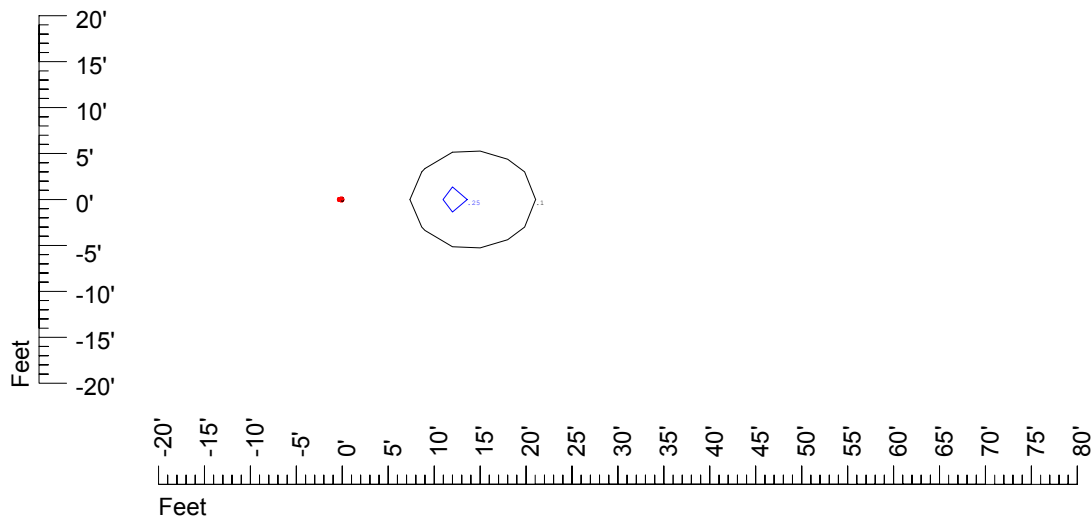

Mounting height 11' Tilt 30°

Mounting height 11' Tilt 15°

Mounting height 11' Tilt 45°

IES Photometric files C9719

Isoline template 15' mounting height

Isoline values — 0.1 fc — 0.25 fc — 0.5 fc — 1.0 fc — 2.0 fc

Mounting height 15' Tilt 0°

Mounting height 15' Tilt 30°

Mounting height 15' Tilt 15°

Mounting height 15' Tilt 45°

IES Photometric files C9719

Isoline template 20' mounting height

Isoline values — 0.1 fc — 0.25 fc — 0.5 fc — 1.0 fc — 2.0 fc

Mounting height 20' Tilt 0°

Mounting height 20' Tilt 30°

Mounting height 20' Tilt 15°

Mounting height 20' Tilt 45°