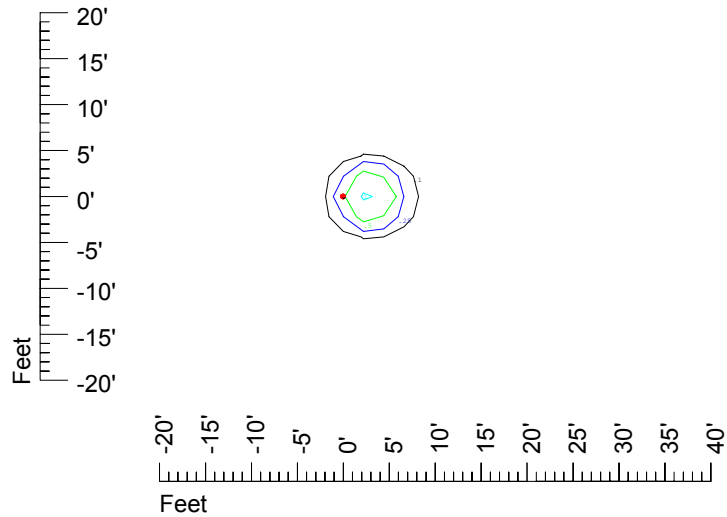

IES Photometric files C9719

Isoline template 7' mounting height

Isoline values — 0.1 fc — 0.25 fc — 0.5 fc — 1.0 fc — 2.0 fc

Mounting height 7' Tilt 0°

Mounting height 7' Tilt 30°

Mounting height 7' Tilt 15°

Mounting height 7' Tilt 45°

IES Photometric files C9719

Isoline template 9' mounting height

Isoline values — 0.1 fc — 0.25 fc — 0.5 fc — 1.0 fc — 2.0 fc

Mounting height 9' Tilt 0°

Mounting height 9' Tilt 30°

Mounting height 9' Tilt 15°

Mounting height 9' Tilt 45°

IES Photometric files C9719

Isoline template 11' mounting height

Isoline values — 0.1 fc — 0.25 fc — 0.5 fc — 1.0 fc — 2.0 fc

Mounting height 11' Tilt 0°

Mounting height 11' Tilt 30°

Mounting height 11' Tilt 15°

Mounting height 11' Tilt 45°

IES Photometric files C9719

Isoline template 15' mounting height

Isoline values — 0.1 fc — 0.25 fc — 0.5 fc — 1.0 fc — 2.0 fc