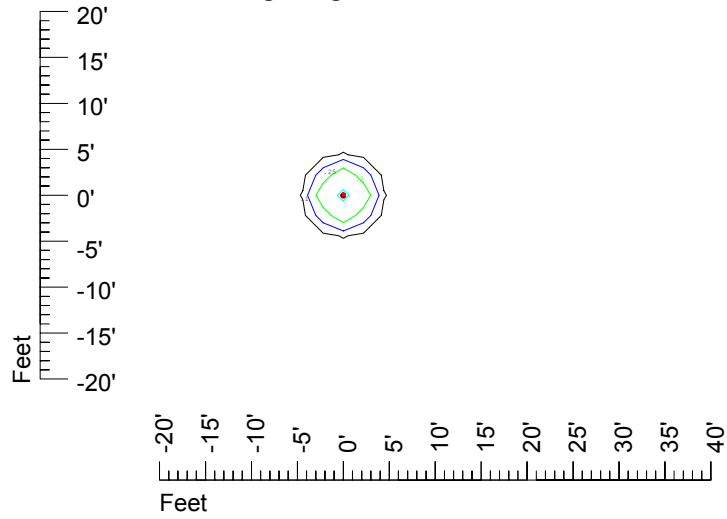

IES Photometric files C9719

Isoline template 7' mounting height

Isoline values — 0.1 fc — 0.25 fc — 0.5 fc — 1.0 fc — 2.0 fc

Mounting height 7' Tilt 0°

Mounting height 7' Tilt 30°

Mounting height 7' Tilt 15°

Mounting height 7' Tilt 45°

IES Photometric files C9719

Isoline template 9' mounting height

Isoline values — 0.1 fc — 0.25 fc — 0.5 fc — 1.0 fc — 2.0 fc

Mounting height 9' Tilt 0°

Mounting height 9' Tilt 30°

Mounting height 9' Tilt 15°

Mounting height 9' Tilt 45°

IES Photometric files C9719

Isoline template 11' mounting height

Isoline values — 0.1 fc — 0.25 fc — 0.5 fc — 1.0 fc — 2.0 fc

Mounting height 11' Tilt 0°

Mounting height 11' Tilt 30°

Mounting height 11' Tilt 15°

Mounting height 11' Tilt 45°

IES Photometric files C9719

Isoline template 15' mounting height

Isoline values — 0.1 fc — 0.25 fc — 0.5 fc — 1.0 fc — 2.0 fc