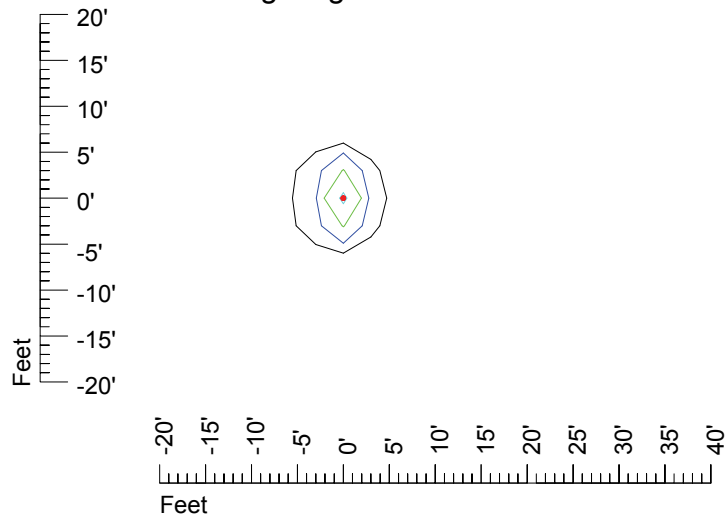

IES Photometric files E287

Isoline template 15' mounting height

Isoline values — 0.1 fc — 0.25 fc — 0.5 fc — 1.0 fc — 2.0 fc

Mounting height 15' Tilt 0°