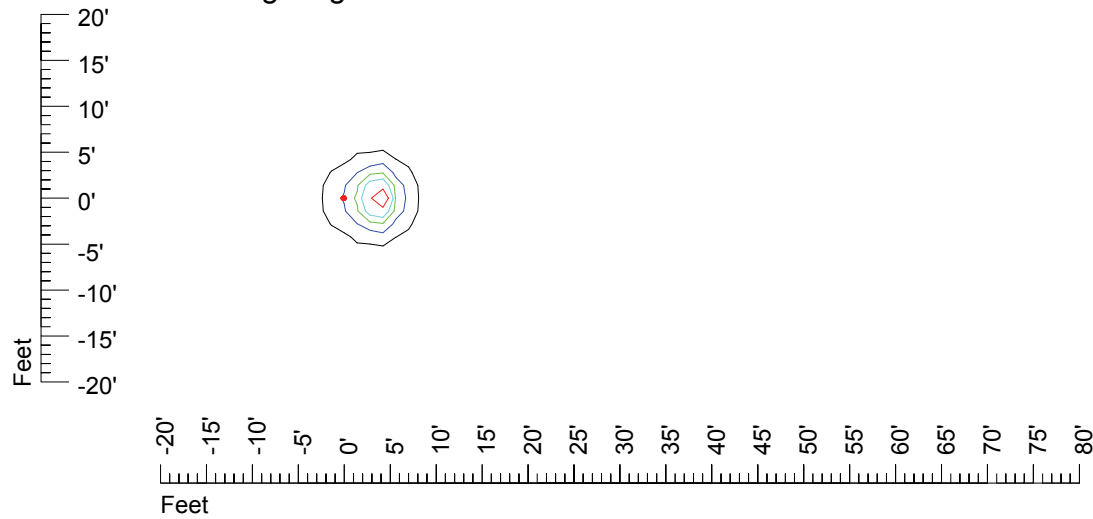

IES Photometric files E287

Isoline template 7' mounting height

Isoline values — 0.1 fc — 0.25 fc — 0.5 fc — 1.0 fc — 2.0 fc

Mounting height 7' Tilt 0°

Mounting height 7' Tilt 30°

Mounting height 7' Tilt 15°

Mounting height 7' Tilt 45°

IES Photometric files E287

Isoline template 9' mounting height

Isoline values — 0.1 fc — 0.25 fc — 0.5 fc — 1.0 fc — 2.0 fc

Mounting height 9' Tilt 0°

Mounting height 9' Tilt 30°

Mounting height 9' Tilt 15°

Mounting height 9' Tilt 45°

IES Photometric files E287

Isoline template 11' mounting height

Isoline values — 0.1 fc — 0.25 fc — 0.5 fc — 1.0 fc — 2.0 fc

Mounting height 11' Tilt 0°

Mounting height 11' Tilt 30°

Mounting height 11' Tilt 15°

Mounting height 11' Tilt 45°

IES Photometric files E287

Isoline template 15' mounting height

Isoline values — 0.1 fc — 0.25 fc — 0.5 fc — 1.0 fc — 2.0 fc