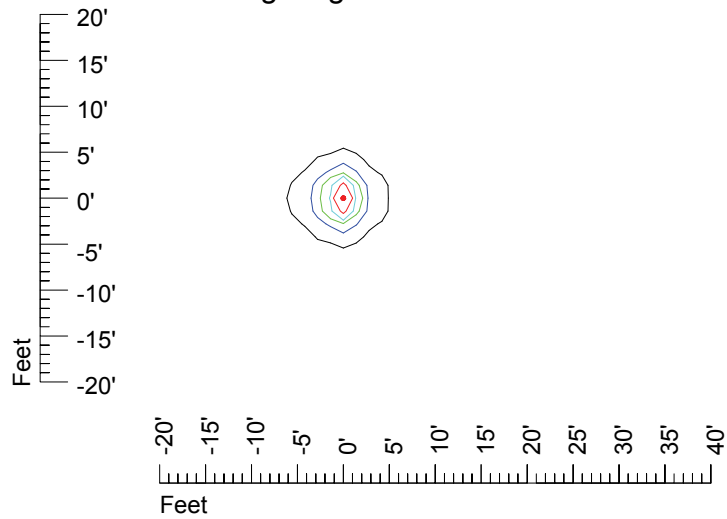

IES Photometric files E287

Isoline template 7' mounting height

Isoline values — 0.1 fc — 0.25 fc — 0.5 fc — 1.0 fc — 2.0 fc

Mounting height 7' Tilt 0°

Mounting height 7' Tilt 30°

Mounting height 7' Tilt 15°

Mounting height 7' Tilt 45°

IES Photometric files E287

Isoline template 9' mounting height

Isoline values — 0.1 fc — 0.25 fc — 0.5 fc — 1.0 fc — 2.0 fc

Mounting height 9' Tilt 0°

Mounting height 9' Tilt 30°

Mounting height 9' Tilt 15°

Mounting height 9' Tilt 45°

IES Photometric files E287

Isoline template 11' mounting height

Isoline values — 0.1 fc — 0.25 fc — 0.5 fc — 1.0 fc — 2.0 fc

Mounting height 11' Tilt 0°

Mounting height 11' Tilt 30°

Mounting height 11' Tilt 15°

Mounting height 11' Tilt 45°

IES Photometric files E287

Isoline template 15' mounting height

Isoline values — 0.1 fc — 0.25 fc — 0.5 fc — 1.0 fc — 2.0 fc