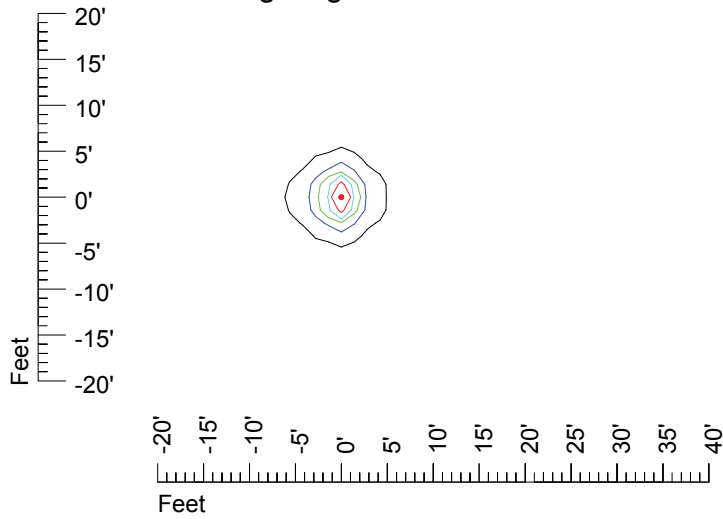

IES Photometric files E287

Isoline template 7' mounting height

Isoline values — 0.1 fc — 0.25 fc — 0.5 fc — 1.0 fc — 2.0 fc

Mounting height 7' Tilt 0°

Mounting height 7' Tilt 30°

Mounting height 7' Tilt 15°

Mounting height 7' Tilt 45°

IES Photometric files E287

Isoline template 9' mounting height

Isoline values — 0.1 fc — 0.25 fc — 0.5 fc — 1.0 fc — 2.0 fc

Mounting height 9' Tilt 0°

Mounting height 9' Tilt 30°

Mounting height 9' Tilt 15°

Mounting height 9' Tilt 45°

IES Photometric files E287

Isoline template 11' mounting height

Isoline values — 0.1 fc — 0.25 fc — 0.5 fc — 1.0 fc — 2.0 fc

Mounting height 11' Tilt 0°

Mounting height 20' Tilt 0°

Mounting height 20' Tilt 30°

Mounting height 20' Tilt 15°

Mounting height 20' Tilt 45°