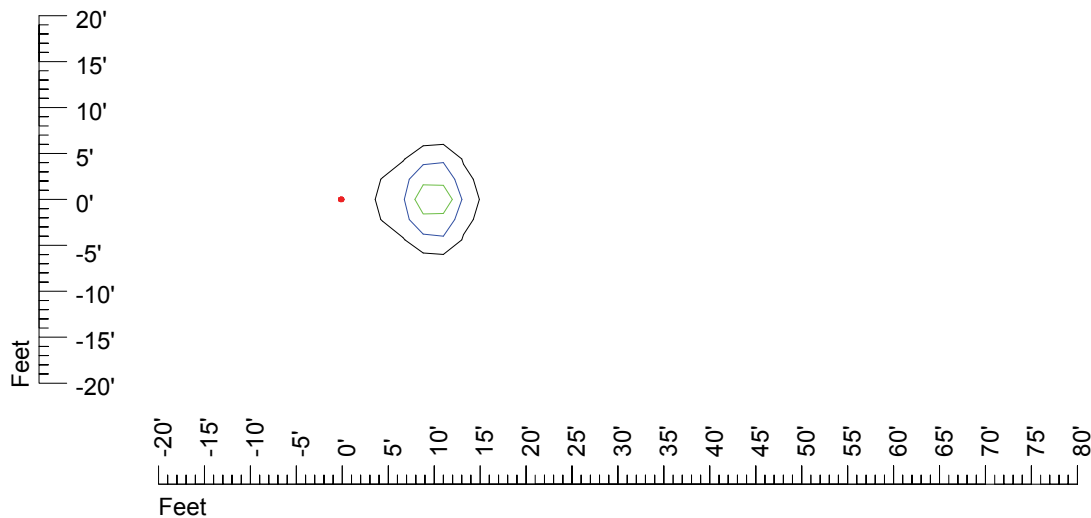

IES Photometric files E287

Isoline template 7' mounting height

Isoline values — 0.1 fc — 0.25 fc — 0.5 fc — 1.0 fc — 2.0 fc

Mounting height 7' Tilt 0°

Mounting height 7' Tilt 30°

Mounting height 7' Tilt 15°

Mounting height 7' Tilt 45°

IES Photometric files E287

Isoline template 9' mounting height

Isoline values — 0.1 fc — 0.25 fc — 0.5 fc — 1.0 fc — 2.0 fc

Mounting height 9' Tilt 0°

Mounting height 9' Tilt 30°

Mounting height 9' Tilt 15°

Mounting height 9' Tilt 45°

IES Photometric files E287

Isoline template 11' mounting height

Isoline values — 0.1 fc — 0.25 fc — 0.5 fc — 1.0 fc — 2.0 fc

Mounting height 11' Tilt 0°

Mounting height 11' Tilt 30°

Mounting height 11' Tilt 15°

Mounting height 11' Tilt 45°

IES Photometric files E287

Isoline template 15' mounting height

Isoline values — 0.1 fc — 0.25 fc — 0.5 fc — 1.0 fc — 2.0 fc