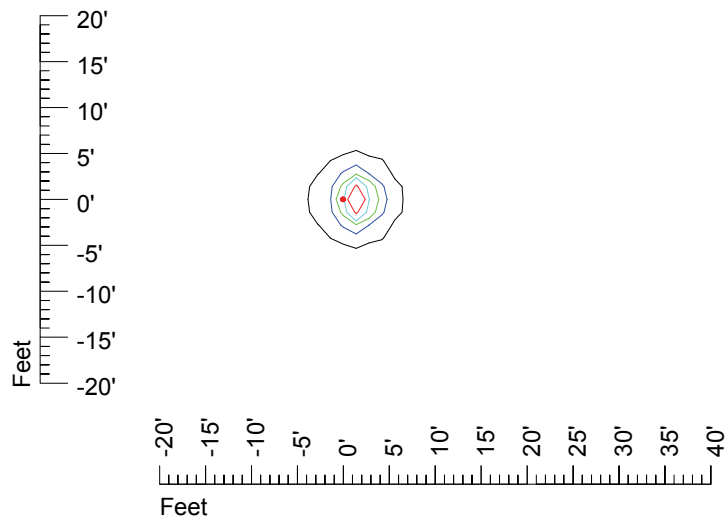

IES Photometric files E287

Isoline template 7' mounting height

Isoline values — 0.1 fc — 0.25 fc — 0.5 fc — 1.0 fc — 2.0 fc

Mounting height 7' Tilt 0°

Mounting height 7' Tilt 30°

Mounting height 7' Tilt 15°

Mounting height 7' Tilt 45°

IES Photometric files E287

Isoline template 9' mounting height

Isoline values — 0.1 fc — 0.25 fc — 0.5 fc — 1.0 fc — 2.0 fc

Mounting height 9' Tilt 0°

Mounting height 9' Tilt 30°

Mounting height 9' Tilt 15°

Mounting height 9' Tilt 45°

IES Photometric files E287

Isoline template 11' mounting height

Isoline values — 0.1 fc — 0.25 fc — 0.5 fc — 1.0 fc — 2.0 fc

Mounting height 11' Tilt 0°

Mounting height 11' Tilt 30°

Mounting height 11' Tilt 15°

Mounting height 11' Tilt 45°

IES Photometric files E287

Isoline template 15' mounting height

Isoline values — 0.1 fc — 0.25 fc — 0.5 fc — 1.0 fc — 2.0 fc