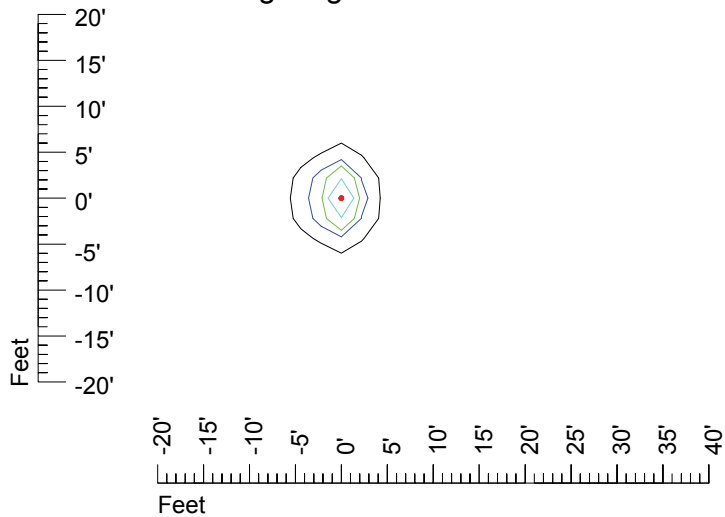

IES Photometric files E287

Isoline template 7' mounting height

Isoline values — 0.1 fc — 0.25 fc — 0.5 fc — 1.0 fc — 2.0 fc

Mounting height 7' Tilt 0°

Mounting height 7' Tilt 30°

Mounting height 7' Tilt 15°

Mounting height 7' Tilt 45°

IES Photometric files E287

Isoline template 9' mounting height

Isoline values — 0.1 fc — 0.25 fc — 0.5 fc — 1.0 fc — 2.0 fc

Mounting height 9' Tilt 0°

Mounting height 9' Tilt 30°

Mounting height 9' Tilt 15°

Mounting height 9' Tilt 45°

IES Photometric files E287

Isoline template 11' mounting height

Isoline values — 0.1 fc — 0.25 fc — 0.5 fc — 1.0 fc — 2.0 fc

Mounting height 11' Tilt 0°

Mounting height 11' Tilt 30°

Mounting height 11' Tilt 15°

Mounting height 11' Tilt 45°

IES Photometric files E287

Isoline template 15' mounting height

Isoline values — 0.1 fc — 0.25 fc — 0.5 fc — 1.0 fc — 2.0 fc