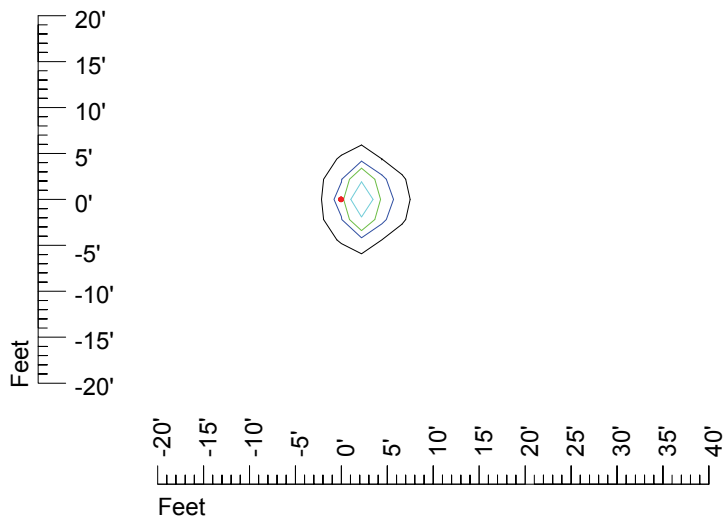

IES Photometric files E287

Isoline template 7' mounting height

Isoline values — 0.1 fc — 0.25 fc — 0.5 fc — 1.0 fc — 2.0 fc

Mounting height 7' Tilt 0°

Mounting height 7' Tilt 30°

Mounting height 7' Tilt 15°

Mounting height 7' Tilt 45°

IES Photometric files E287

Isoline template 9' mounting height

Isoline values — 0.1 fc — 0.25 fc — 0.5 fc — 1.0 fc — 2.0 fc

Mounting height 9' Tilt 0°

Mounting height 9' Tilt 30°

Mounting height 9' Tilt 15°

Mounting height 9' Tilt 45°

IES Photometric files E287

Isoline template 11' mounting height

Isoline values — 0.1 fc — 0.25 fc — 0.5 fc — 1.0 fc — 2.0 fc

Mounting height 11' Tilt 0°

Mounting height 11' Tilt 30°

Mounting height 11' Tilt 15°

Mounting height 11' Tilt 45°

IES Photometric files E287

Isoline template 15' mounting height

Isoline values — 0.1 fc — 0.25 fc — 0.5 fc — 1.0 fc — 2.0 fc