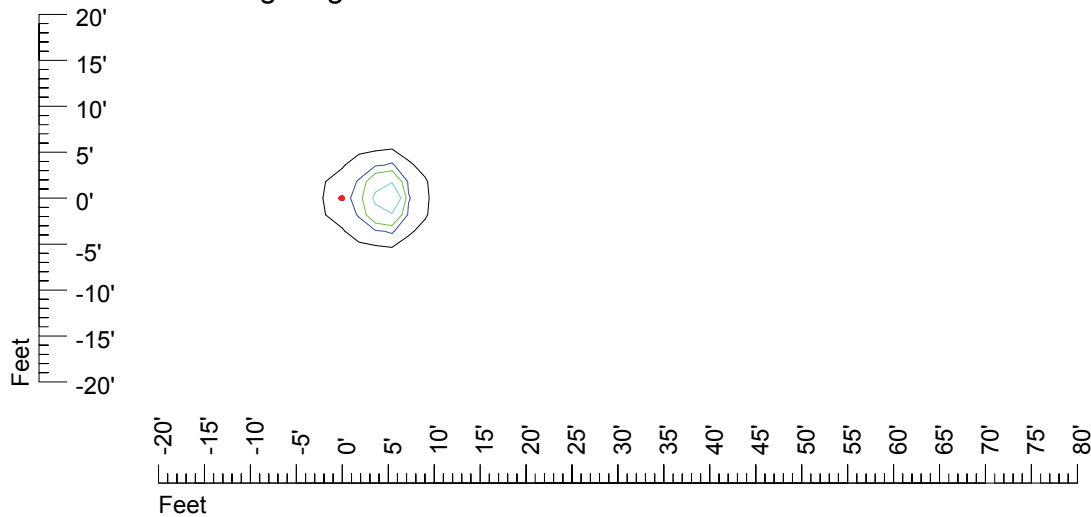

IES Photometric files E287

Isoline template 7' mounting height

Isoline values — 0.1 fc — 0.25 fc — 0.5 fc — 1.0 fc — 2.0 fc

Mounting height 7' Tilt 0°

Mounting height 7' Tilt 30°

Mounting height 7' Tilt 15°

Mounting height 7' Tilt 45°

IES Photometric files E287

Isoline template 9' mounting height

Isoline values — 0.1 fc — 0.25 fc — 0.5 fc — 1.0 fc — 2.0 fc

Mounting height 9' Tilt 0°

Mounting height 9' Tilt 30°

Mounting height 9' Tilt 15°

Mounting height 9' Tilt 45°

IES Photometric files E287

Isoline template 11' mounting height

Isoline values — 0.1 fc — 0.25 fc — 0.5 fc — 1.0 fc — 2.0 fc

Mounting height 11' Tilt 0°