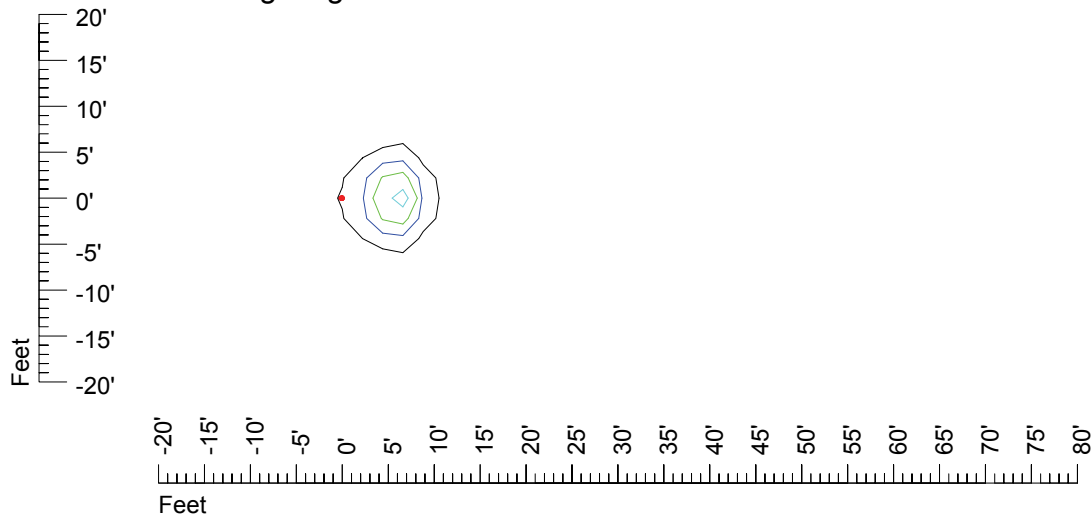

IES Photometric files E287

Isoline template 7' mounting height

Isoline values — 0.1 fc — 0.25 fc — 0.5 fc — 1.0 fc — 2.0 fc

Mounting height 7' Tilt 0°

Mounting height 7' Tilt 30°

Mounting height 7' Tilt 15°

Mounting height 7' Tilt 45°

IES Photometric files E287

Isoline template 9' mounting height

Isoline values — 0.1 fc — 0.25 fc — 0.5 fc — 1.0 fc — 2.0 fc

Mounting height 9' Tilt 0°

Mounting height 9' Tilt 30°

Mounting height 9' Tilt 15°

Mounting height 9' Tilt 45°

IES Photometric files E287

Isoline template 11' mounting height

Isoline values — 0.1 fc — 0.25 fc — 0.5 fc — 1.0 fc — 2.0 fc

Mounting height 11' Tilt 0°

Mounting height 11' Tilt 30°

Mounting height 11' Tilt 15°

Mounting height 11' Tilt 45°

IES Photometric files E287

Isoline template 15' mounting height

Isoline values — 0.1 fc — 0.25 fc — 0.5 fc — 1.0 fc — 2.0 fc