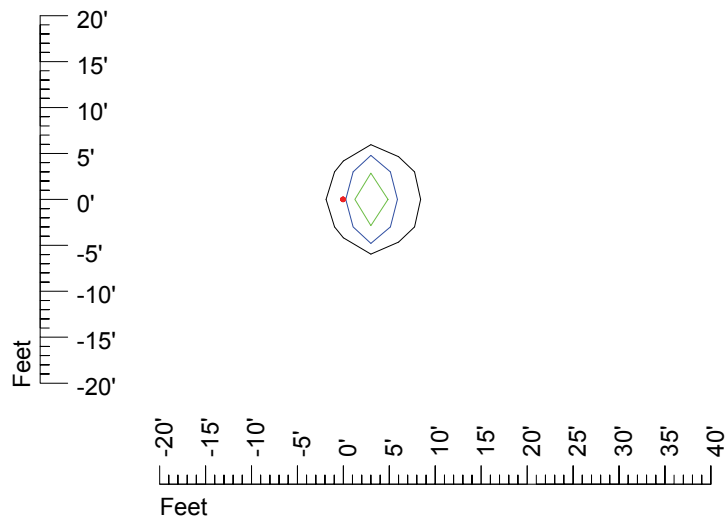

Mounting height 15' Tilt 15°