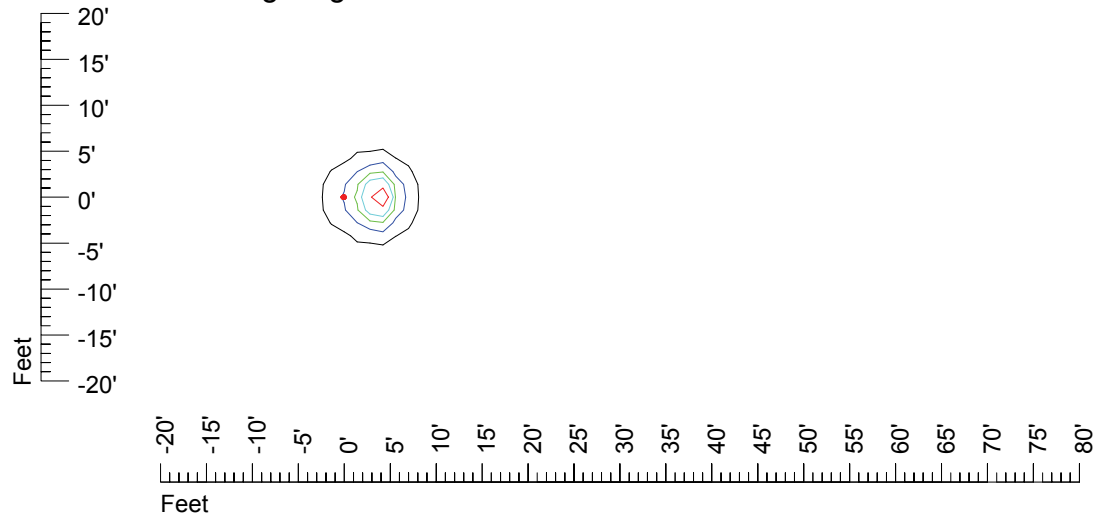

IES Photometric files E287

Isoline template 7' mounting height

Isoline values — 0.1 fc — 0.25 fc — 0.5 fc — 1.0 fc — 2.0 fc

Mounting height 7' Tilt 0°

Mounting height 7' Tilt 30°

Mounting height 7' Tilt 15°

Mounting height 7' Tilt 45°

IES Photometric files E287

Isoline template 9' mounting height

Isoline values — 0.1 fc — 0.25 fc — 0.5 fc — 1.0 fc — 2.0 fc

Mounting height 9' Tilt 0°

Mounting height 9' Tilt 30°

Mounting height 9' Tilt 15°

Mounting height 9' Tilt 45°

IES Photometric files E287

Isoline template 11' mounting height

Isoline values — 0.1 fc — 0.25 fc — 0.5 fc — 1.0 fc — 2.0 fc

Mounting height 11' Tilt 0°

Mounting height 20' Tilt 0°

Mounting height 20' Tilt 30°

Mounting height 20' Tilt 15°

Mounting height 20' Tilt 45°