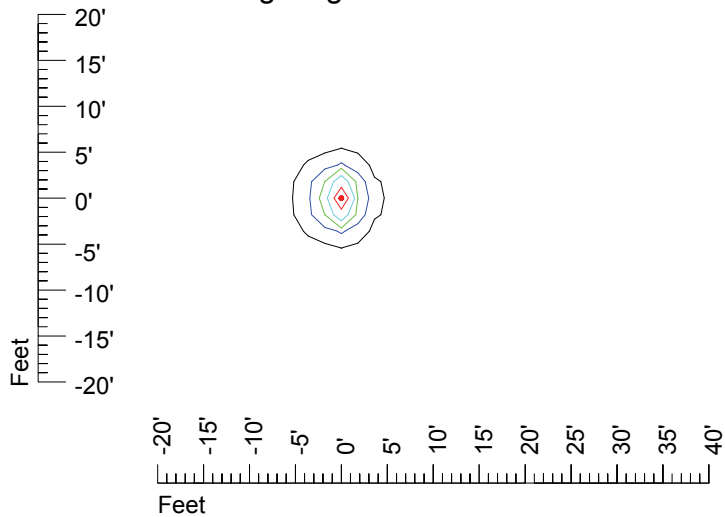

IES Photometric files E287

Isoline template 7' mounting height

Isoline values — 0.1 fc — 0.25 fc — 0.5 fc — 1.0 fc — 2.0 fc

Mounting height 7' Tilt 0°

Mounting height 7' Tilt 30°

Mounting height 7' Tilt 15°

Mounting height 7' Tilt 45°

IES Photometric files E287

Isoline template 9' mounting height

Isoline values — 0.1 fc — 0.25 fc — 0.5 fc — 1.0 fc — 2.0 fc

Mounting height 9' Tilt 0°

Mounting height 9' Tilt 30°

Mounting height 9' Tilt 15°

Mounting height 9' Tilt 45°

IES Photometric files E287

Isoline template 11' mounting height

Isoline values — 0.1 fc — 0.25 fc — 0.5 fc — 1.0 fc — 2.0 fc

Mounting height 11' Tilt 0°

Mounting height 11' Tilt 30°

Mounting height 11' Tilt 15°

Mounting height 11' Tilt 45°

IES Photometric files E287

Isoline template 15' mounting height

Isoline values — 0.1 fc — 0.25 fc — 0.5 fc — 1.0 fc — 2.0 fc