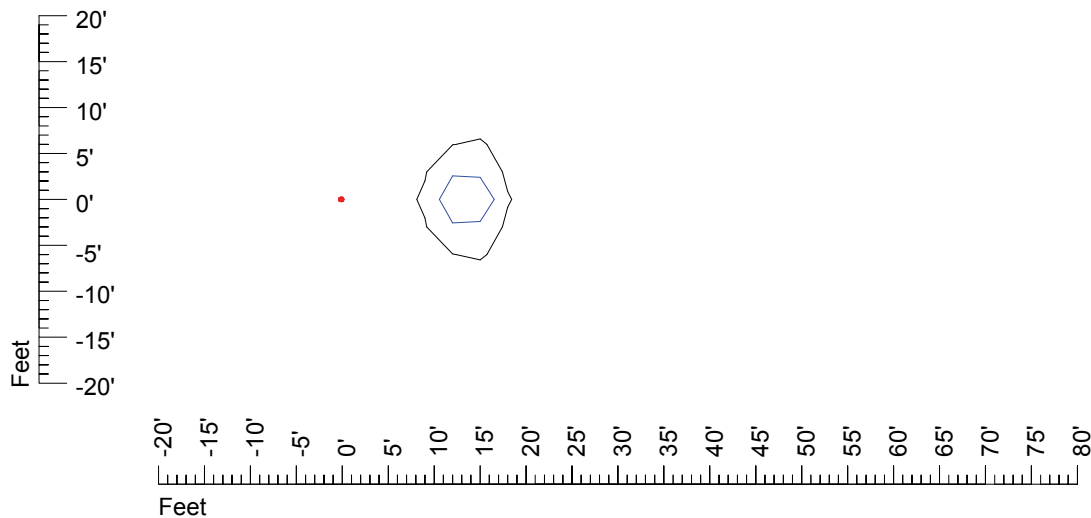

IES Photometric files E287

Isoline template 7' mounting height

Isoline values — 0.1 fc — 0.25 fc — 0.5 fc — 1.0 fc — 2.0 fc

Mounting height 7' Tilt 0°

Mounting height 7' Tilt 30°

Mounting height 7' Tilt 15°

Mounting height 11' Tilt 30°

Mounting height 11' Tilt 15°

Mounting height 11' Tilt 45°

IES Photometric files E287

Isoline template 15' mounting height

Isoline values — 0.1 fc — 0.25 fc — 0.5 fc — 1.0 fc — 2.0 fc

Mounting height 15' Tilt 0°

Mounting height 15' Tilt 30°

Mounting height 15' Tilt 15°

Mounting height 15' Tilt 45°

IES Photometric files E287

Isoline template 20' mounting height

Isoline values — 0.1 fc — 0.25 fc — 0.5 fc — 1.0 fc — 2.0 fc