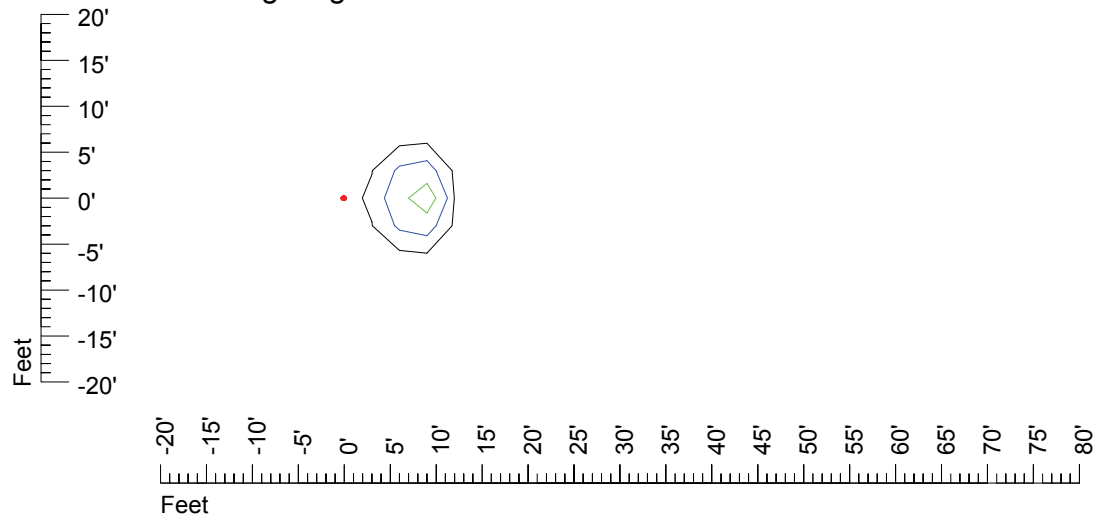

Mounting height 15' Tilt 30°