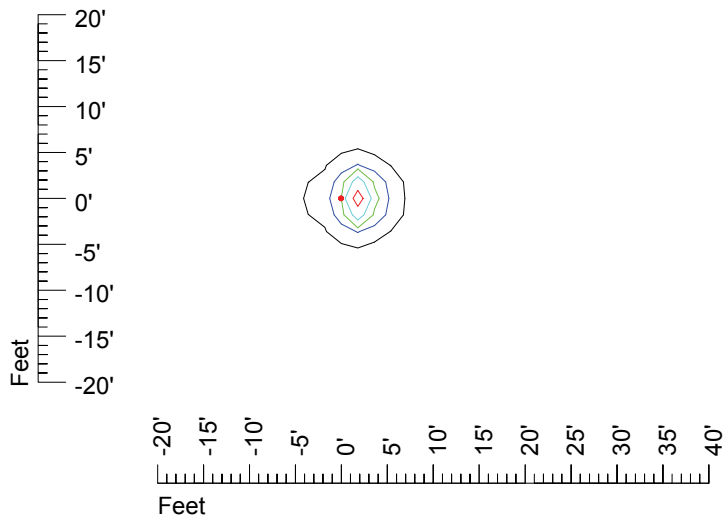

IES Photometric files E287

Isoline template 7' mounting height

Isoline values — 0.1 fc — 0.25 fc — 0.5 fc — 1.0 fc — 2.0 fc

Mounting height 7' Tilt 0°

Mounting height 7' Tilt 30°

Mounting height 7' Tilt 15°

Mounting height 7' Tilt 45°

IES Photometric files E287

Isoline template 9' mounting height

Isoline values — 0.1 fc — 0.25 fc — 0.5 fc — 1.0 fc — 2.0 fc

Mounting height 9' Tilt 0°

Mounting height 9' Tilt 30°

Mounting height 9' Tilt 15°

Mounting height 9' Tilt 45°

IES Photometric files E287

Isoline template 11' mounting height

Isoline values — 0.1 fc — 0.25 fc — 0.5 fc — 1.0 fc — 2.0 fc

Mounting height 11' Tilt 0°

Mounting height 11' Tilt 30°

Mounting height 11' Tilt 15°

Mounting height 11' Tilt 45°

IES Photometric files E287

Isoline template 15' mounting height

Isoline values — 0.1 fc — 0.25 fc — 0.5 fc — 1.0 fc — 2.0 fc