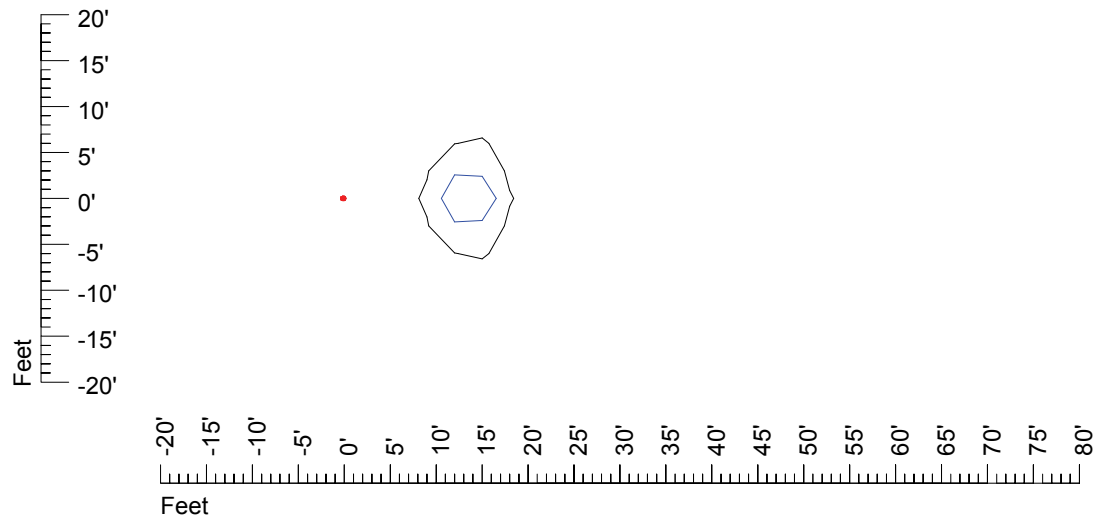

Mounting height 11' Tilt 30°

Mounting height 11' Tilt 15°

Mounting height 11' Tilt 45°

IES Photometric files E287

Isoline template 15' mounting height

Isoline values — 0.1 fc — 0.25 fc — 0.5 fc — 1.0 fc — 2.0 fc

Mounting height 15' Tilt 0°

Mounting height 15' Tilt 30°

Mounting height 15' Tilt 15°

Mounting height 15' Tilt 45°

IES Photometric files E287

Isoline template 20' mounting height

Isoline values — 0.1 fc — 0.25 fc — 0.5 fc — 1.0 fc — 2.0 fc

Mounting height 20' Tilt 0°

Mounting height 20' Tilt 30°

Mounting height 20' Tilt 15°

Mounting height 20' Tilt 45°