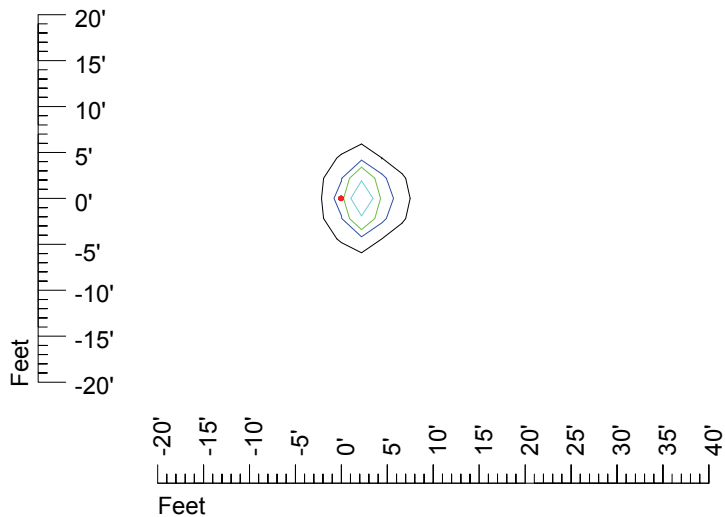

IES Photometric files E287

Isoline template 7' mounting height

Isoline values — 0.1 fc — 0.25 fc — 0.5 fc — 1.0 fc — 2.0 fc

Mounting height 7' Tilt 0°

Mounting height 7' Tilt 30°

Mounting height 7' Tilt 15°

Mounting height 7' Tilt 45°

IES Photometric files E287

Isoline template 9' mounting height

Isoline values — 0.1 fc — 0.25 fc — 0.5 fc — 1.0 fc — 2.0 fc

Mounting height 9' Tilt 0°

Mounting height 9' Tilt 30°

Mounting height 9' Tilt 15°

Mounting height 9' Tilt 45°

IES Photometric files E287

Isoline template 11' mounting height

Isoline values — 0.1 fc — 0.25 fc — 0.5 fc — 1.0 fc — 2.0 fc

Mounting height 11' Tilt 0°

Mounting height 11' Tilt 30°

Mounting height 11' Tilt 15°

Mounting height 11' Tilt 45°

IES Photometric files E287

Isoline template 15' mounting height

Isoline values — 0.1 fc — 0.25 fc — 0.5 fc — 1.0 fc — 2.0 fc