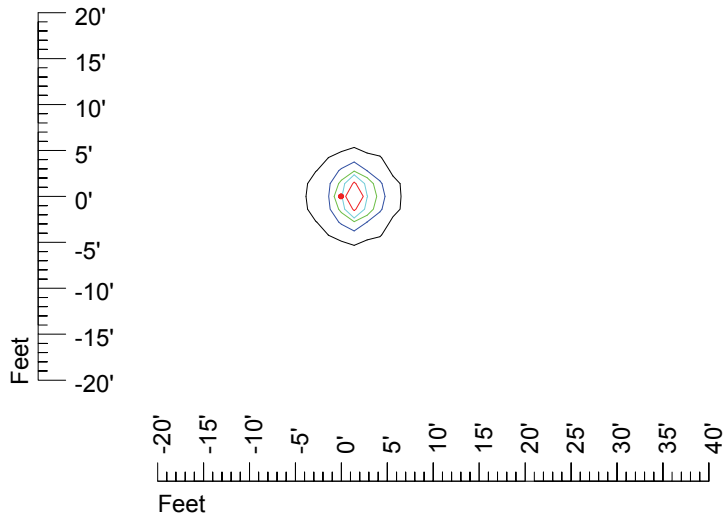

IES Photometric files E287

Isoline template 7' mounting height

Isoline values — 0.1 fc — 0.25 fc — 0.5 fc — 1.0 fc — 2.0 fc

Mounting height 7' Tilt 0°

Mounting height 7' Tilt 30°

Mounting height 7' Tilt 15°

Mounting height 7' Tilt 45°

IES Photometric files E287

Isoline template 9' mounting height

Isoline values — 0.1 fc — 0.25 fc — 0.5 fc — 1.0 fc — 2.0 fc

Mounting height 9' Tilt 0°

Mounting height 9' Tilt 30°

Mounting height 9' Tilt 15°

Mounting height 9' Tilt 45°

IES Photometric files E287

Isoline template 11' mounting height

Isoline values — 0.1 fc — 0.25 fc — 0.5 fc — 1.0 fc — 2.0 fc

Mounting height 11' Tilt 0°

Mounting height 20' Tilt 0°

Mounting height 20' Tilt 30°

Mounting height 20' Tilt 15°

Mounting height 20' Tilt 45°