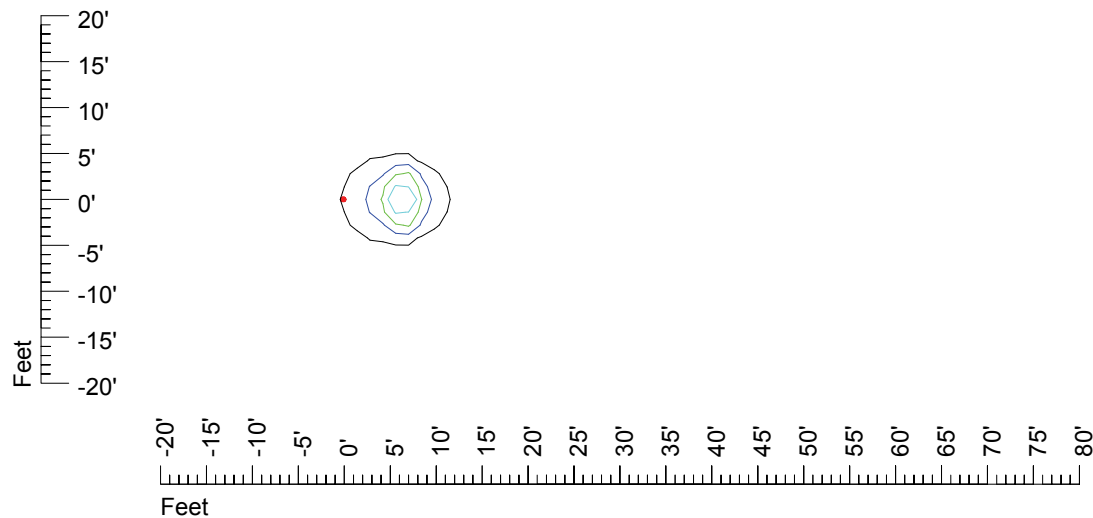

IES Photometric files E287

Isoline template 7' mounting height

Isoline values — 0.1 fc — 0.25 fc — 0.5 fc — 1.0 fc — 2.0 fc

Mounting height 7' Tilt 0°

Mounting height 7' Tilt 30°

Mounting height 7' Tilt 15°

Mounting height 7' Tilt 45°

IES Photometric files E287

Isoline template 9' mounting height

Isoline values — 0.1 fc — 0.25 fc — 0.5 fc — 1.0 fc — 2.0 fc

Mounting height 9' Tilt 0°

Mounting height 9' Tilt 30°

Mounting height 9' Tilt 15°

Mounting height 9' Tilt 45°

IES Photometric files E287

Isoline template 11' mounting height

Isoline values — 0.1 fc — 0.25 fc — 0.5 fc — 1.0 fc — 2.0 fc

Mounting height 11' Tilt 0°

Mounting height 11' Tilt 30°

Mounting height 11' Tilt 15°

Mounting height 11' Tilt 45°

IES Photometric files E287

Isoline template 15' mounting height

Isoline values — 0.1 fc — 0.25 fc — 0.5 fc — 1.0 fc — 2.0 fc