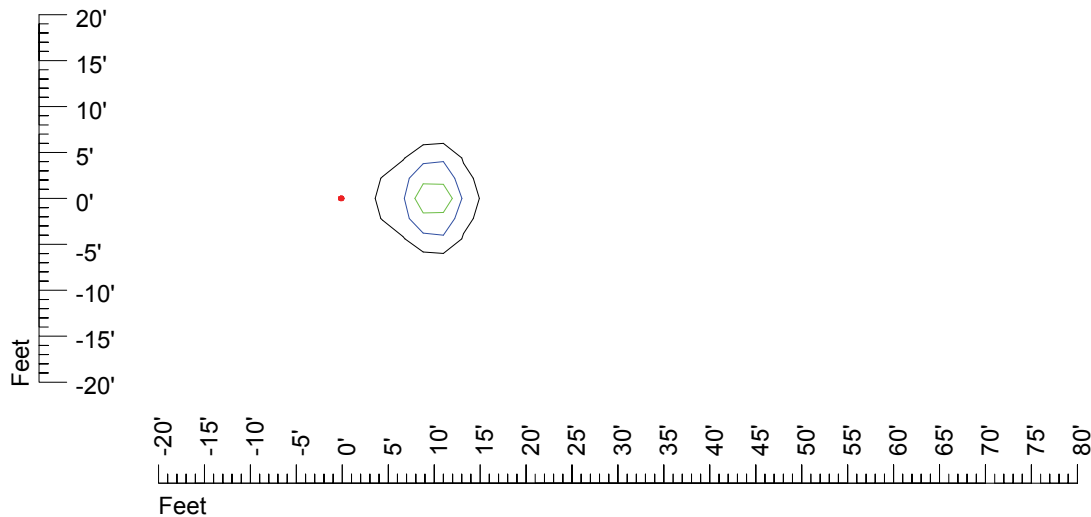

IES Photometric files E287

Isoline template 7' mounting height

Isoline values — 0.1 fc — 0.25 fc — 0.5 fc — 1.0 fc — 2.0 fc

Mounting height 7' Tilt 0°

Mounting height 7' Tilt 30°

Mounting height 7' Tilt 15°

Mounting height 7' Tilt 45°

IES Photometric files E287

Isoline template 9' mounting height

Isoline values — 0.1 fc — 0.25 fc — 0.5 fc — 1.0 fc — 2.0 fc

Mounting height 9' Tilt 0°

Mounting height 9' Tilt 30°

Mounting height 9' Tilt 15°

Mounting height 9' Tilt 45°

IES Photometric files E287

Isoline template 11' mounting height

Isoline values — 0.1 fc — 0.25 fc — 0.5 fc — 1.0 fc — 2.0 fc

Mounting height 11' Tilt 0°

Mounting height 11' Tilt 30°

Mounting height 11' Tilt 15°

Mounting height 11' Tilt 45°

IES Photometric files E287

Isoline template 15' mounting height

Isoline values — 0.1 fc — 0.25 fc — 0.5 fc — 1.0 fc — 2.0 fc