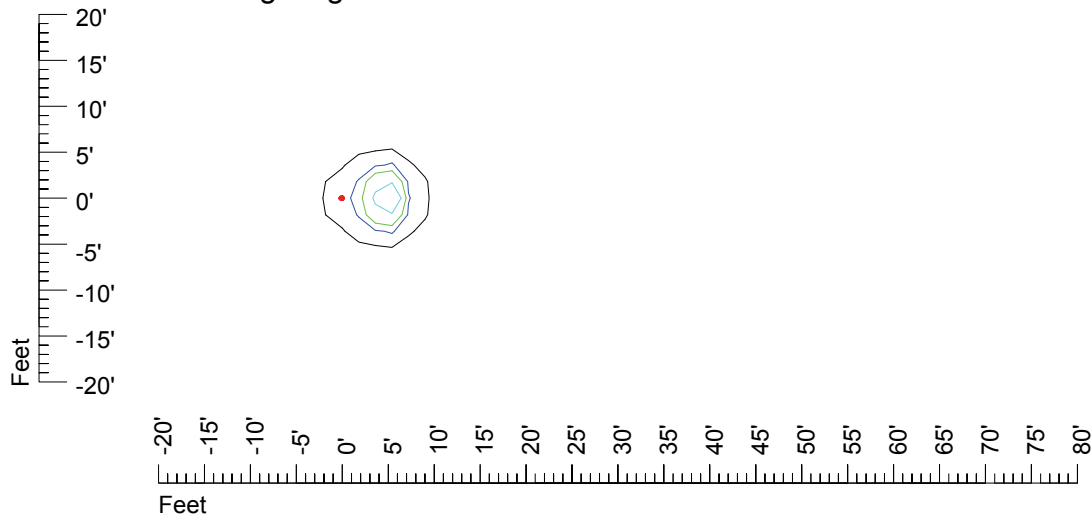

IES Photometric files E287

Isoline template 7' mounting height

Isoline values — 0.1 fc — 0.25 fc — 0.5 fc — 1.0 fc — 2.0 fc

Mounting height 7' Tilt 0°

Mounting height 7' Tilt 30°

Mounting height 7' Tilt 15°

Mounting height 7' Tilt 45°

IES Photometric files E287

Isoline template 9' mounting height

Isoline values — 0.1 fc — 0.25 fc — 0.5 fc — 1.0 fc — 2.0 fc

Mounting height 9' Tilt 0°

Mounting height 9' Tilt 30°

Mounting height 9' Tilt 15°

Mounting height 9' Tilt 45°

IES Photometric files E287

Isoline template 11' mounting height

Isoline values — 0.1 fc — 0.25 fc — 0.5 fc — 1.0 fc — 2.0 fc

Mounting height 11' Tilt 0°

Mounting height 20' Tilt 0°

Mounting height 20' Tilt 30°

Mounting height 20' Tilt 15°

Mounting height 20' Tilt 45°