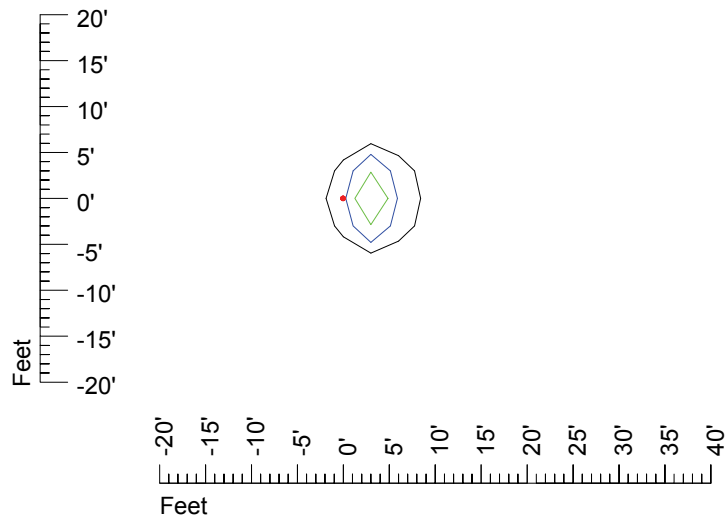

IES Photometric files E287

Isoline template 7' mounting height

Isoline values — 0.1 fc — 0.25 fc — 0.5 fc — 1.0 fc — 2.0 fc

Mounting height 7' Tilt 0°

Mounting height 7' Tilt 30°

Mounting height 7' Tilt 15°

Mounting height 9' Tilt 15°

Mounting height 9' Tilt 45°

IES Photometric files E287

Isoline template 11' mounting height

Isoline values — 0.1 fc — 0.25 fc — 0.5 fc — 1.0 fc — 2.0 fc

Mounting height 11' Tilt 0°

Mounting height 11' Tilt 30°

Mounting height 11' Tilt 15°

Mounting height 11' Tilt 45°

IES Photometric files E287

Isoline template 15' mounting height

Isoline values — 0.1 fc — 0.25 fc — 0.5 fc — 1.0 fc — 2.0 fc

Mounting height 15' Tilt 0°

Mounting height 15' Tilt 30°

Mounting height 15' Tilt 15°

Mounting height 15' Tilt 45°

IES Photometric files E287

Isoline template 20' mounting height

Isoline values — 0.1 fc — 0.25 fc — 0.5 fc — 1.0 fc — 2.0 fc