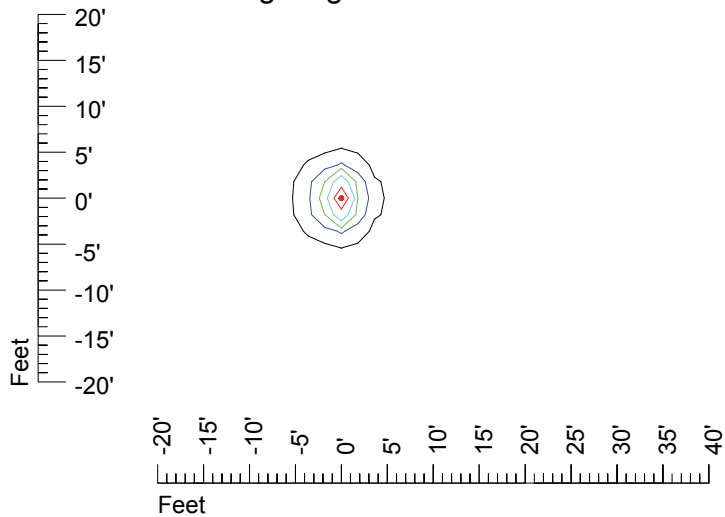

IES Photometric files E287

Isoline template 7' mounting height

Isoline values — 0.1 fc — 0.25 fc — 0.5 fc — 1.0 fc — 2.0 fc

Mounting height 7' Tilt 0°

Mounting height 7' Tilt 30°

Mounting height 7' Tilt 15°

Mounting height 7' Tilt 45°

IES Photometric files E287

Isoline template 9' mounting height

Isoline values — 0.1 fc — 0.25 fc — 0.5 fc — 1.0 fc — 2.0 fc

Mounting height 9' Tilt 0°

Mounting height 9' Tilt 30°

Mounting height 9' Tilt 15°

Mounting height 9' Tilt 45°

IES Photometric files E287

Isoline template 11' mounting height

Isoline values — 0.1 fc — 0.25 fc — 0.5 fc — 1.0 fc — 2.0 fc

Mounting height 11' Tilt 0°

Mounting height 20' Tilt 0°

Mounting height 20' Tilt 30°

Mounting height 20' Tilt 15°

Mounting height 20' Tilt 45°