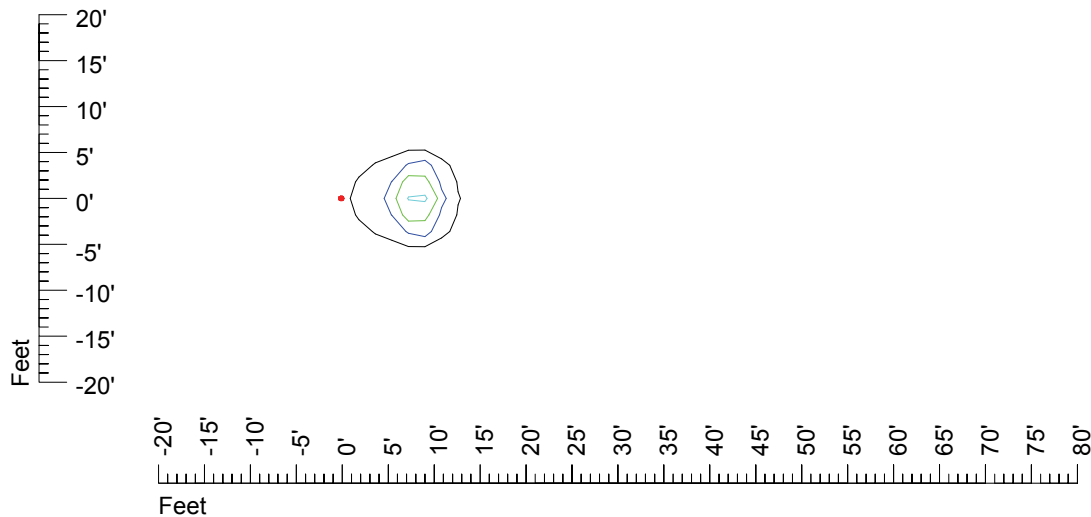

IES Photometric files E287

Isoline template 7' mounting height

Isoline values — 0.1 fc — 0.25 fc — 0.5 fc — 1.0 fc — 2.0 fc

Mounting height 7' Tilt 0°

Mounting height 7' Tilt 30°

Mounting height 7' Tilt 15°

Mounting height 7' Tilt 45°

IES Photometric files E287

Isoline template 9' mounting height

Isoline values — 0.1 fc — 0.25 fc — 0.5 fc — 1.0 fc — 2.0 fc

Mounting height 9' Tilt 0°

Mounting height 9' Tilt 30°

Mounting height 9' Tilt 15°

Mounting height 9' Tilt 45°

IES Photometric files E287

Isoline template 11' mounting height

Isoline values — 0.1 fc — 0.25 fc — 0.5 fc — 1.0 fc — 2.0 fc

Mounting height 11' Tilt 0°

Mounting height 20' Tilt 0°

Mounting height 20' Tilt 30°

Mounting height 20' Tilt 15°

Mounting height 20' Tilt 45°