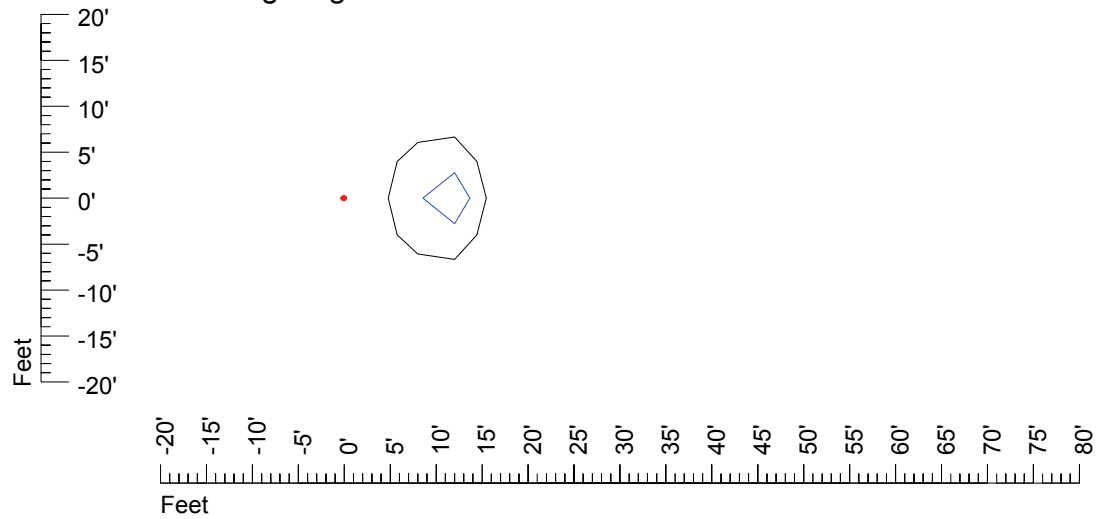

Mounting height 11' Tilt 30°

Mounting height 11' Tilt 15°

Mounting height 11' Tilt 45°

IES Photometric files E287

Isoline template 15' mounting height

Isoline values — 0.1 fc — 0.25 fc — 0.5 fc — 1.0 fc — 2.0 fc

Mounting height 15' Tilt 0°

Mounting height 15' Tilt 30°

Mounting height 15' Tilt 15°

Mounting height 15' Tilt 45°

IES Photometric files E287

Isoline template 20' mounting height

Isoline values — 0.1 fc — 0.25 fc — 0.5 fc — 1.0 fc — 2.0 fc

Mounting height 20' Tilt 0°

Mounting height 20' Tilt 30°

Mounting height 20' Tilt 15°

Mounting height 20' Tilt 45°