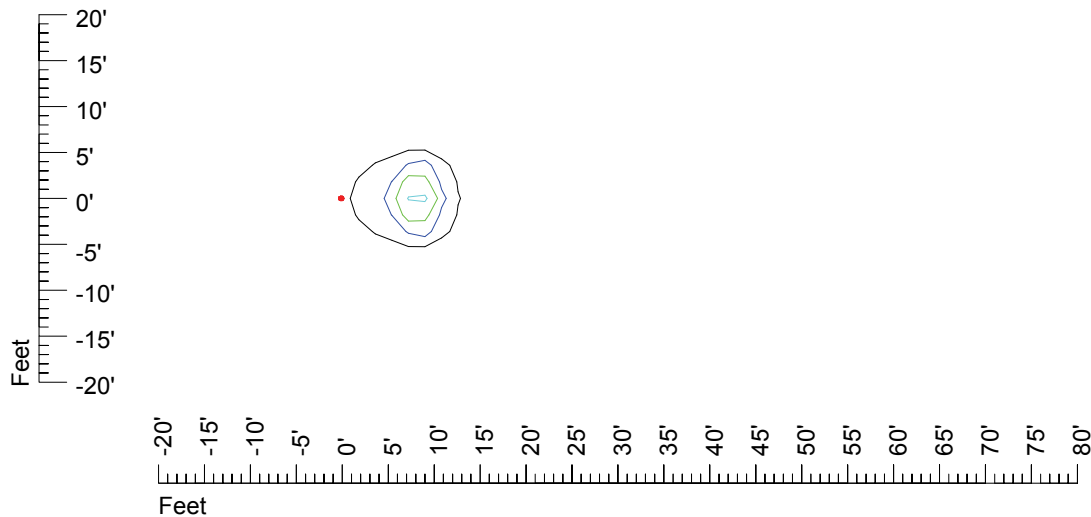

IES Photometric files E287

Isoline template 7' mounting height

Isoline values — 0.1 fc — 0.25 fc — 0.5 fc — 1.0 fc — 2.0 fc

Mounting height 7' Tilt 0°

Mounting height 7' Tilt 30°

Mounting height 7' Tilt 15°

Mounting height 7' Tilt 45°

IES Photometric files E287

Isoline template 9' mounting height

Isoline values — 0.1 fc — 0.25 fc — 0.5 fc — 1.0 fc — 2.0 fc

Mounting height 9' Tilt 0°

Mounting height 9' Tilt 30°

Mounting height 9' Tilt 15°

Mounting height 9' Tilt 45°

IES Photometric files E287

Isoline template 11' mounting height

Isoline values — 0.1 fc — 0.25 fc — 0.5 fc — 1.0 fc — 2.0 fc

Mounting height 11' Tilt 0°