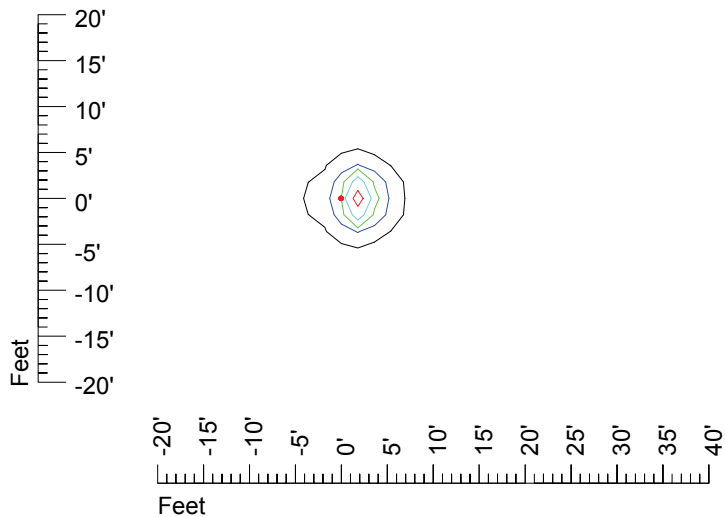

IES Photometric files E287

Isoline template 7' mounting height

Isoline values — 0.1 fc — 0.25 fc — 0.5 fc — 1.0 fc — 2.0 fc

Mounting height 7' Tilt 0°

Mounting height 7' Tilt 30°

Mounting height 7' Tilt 15°

Mounting height 7' Tilt 45°

IES Photometric files E287

Isoline template 9' mounting height

Isoline values — 0.1 fc — 0.25 fc — 0.5 fc — 1.0 fc — 2.0 fc

Mounting height 9' Tilt 0°

Mounting height 9' Tilt 30°

Mounting height 9' Tilt 15°

Mounting height 9' Tilt 45°

IES Photometric files E287

Isoline template 11' mounting height

Isoline values — 0.1 fc — 0.25 fc — 0.5 fc — 1.0 fc — 2.0 fc

Mounting height 11' Tilt 0°

Mounting height 20' Tilt 0°

Mounting height 20' Tilt 30°

Mounting height 20' Tilt 15°

Mounting height 20' Tilt 45°