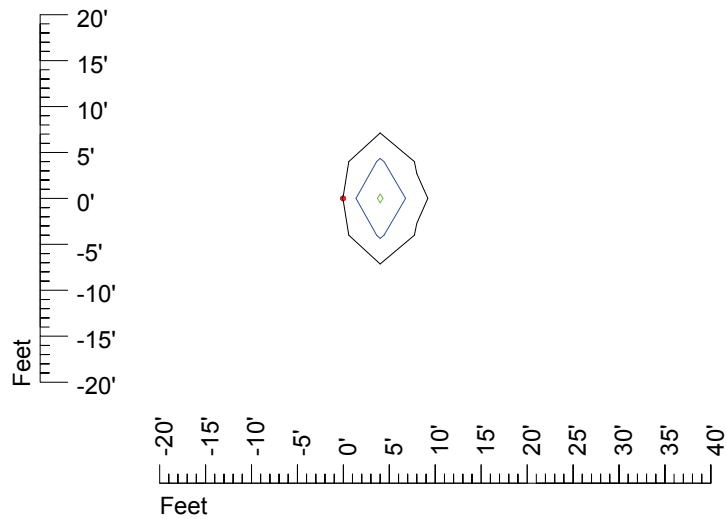

IES Photometric files E287

Isoline template 7' mounting height

Isoline values — 0.1 fc — 0.25 fc — 0.5 fc — 1.0 fc — 2.0 fc

Mounting height 7' Tilt 0°

Mounting height 7' Tilt 30°

Mounting height 7' Tilt 15°

Mounting height 11' Tilt 30°

Mounting height 11' Tilt 15°

Mounting height 11' Tilt 45°

IES Photometric files E287

Isoline template 15' mounting height

Isoline values — 0.1 fc — 0.25 fc — 0.5 fc — 1.0 fc — 2.0 fc

Mounting height 15' Tilt 0°

Mounting height 15' Tilt 30°

Mounting height 15' Tilt 15°

Mounting height 15' Tilt 45°

IES Photometric files E287

Isoline template 20' mounting height

Isoline values — 0.1 fc — 0.25 fc — 0.5 fc — 1.0 fc — 2.0 fc

Mounting height 20' Tilt 0°

Mounting height 20' Tilt 30°

Mounting height 20' Tilt 15°

Mounting height 20' Tilt 45°