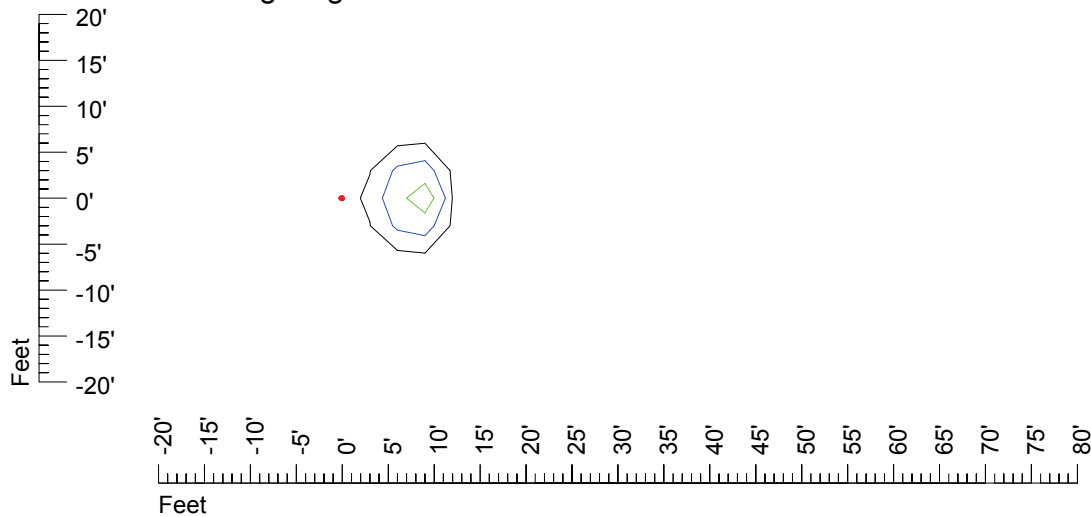

Mounting height 15' Tilt 30°