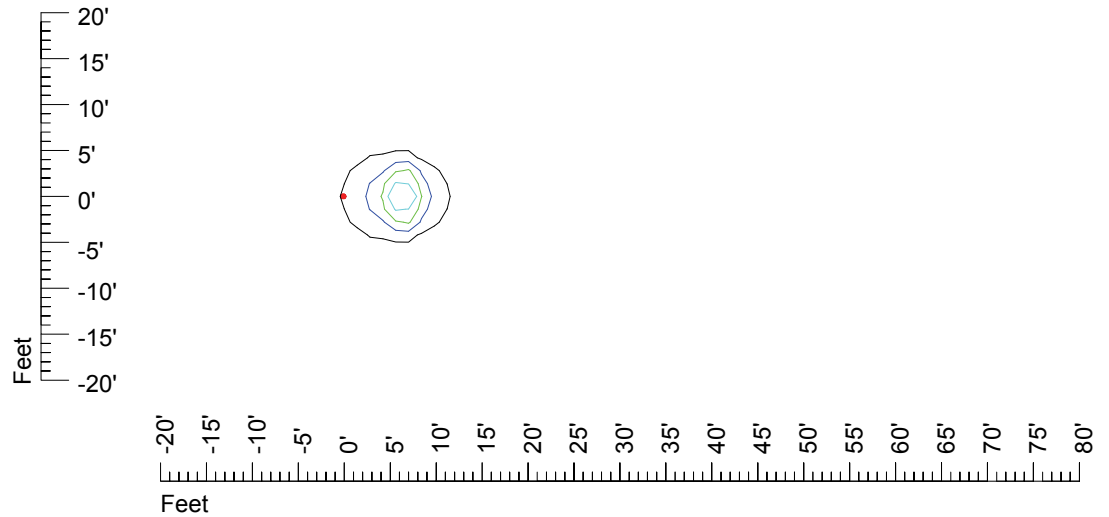

IES Photometric files E287

Isoline template 7' mounting height

Isoline values — 0.1 fc — 0.25 fc — 0.5 fc — 1.0 fc — 2.0 fc

Mounting height 7' Tilt 0°

Mounting height 7' Tilt 30°

Mounting height 7' Tilt 15°

Mounting height 7' Tilt 45°

IES Photometric files E287

Isoline template 9' mounting height

Isoline values — 0.1 fc — 0.25 fc — 0.5 fc — 1.0 fc — 2.0 fc

Mounting height 9' Tilt 0°

Mounting height 9' Tilt 30°

Mounting height 9' Tilt 15°

Mounting height 9' Tilt 45°

IES Photometric files E287

Isoline template 11' mounting height

Isoline values — 0.1 fc — 0.25 fc — 0.5 fc — 1.0 fc — 2.0 fc

Mounting height 11' Tilt 0°

Mounting height 20' Tilt 0°

Mounting height 20' Tilt 30°

Mounting height 20' Tilt 15°

Mounting height 20' Tilt 45°