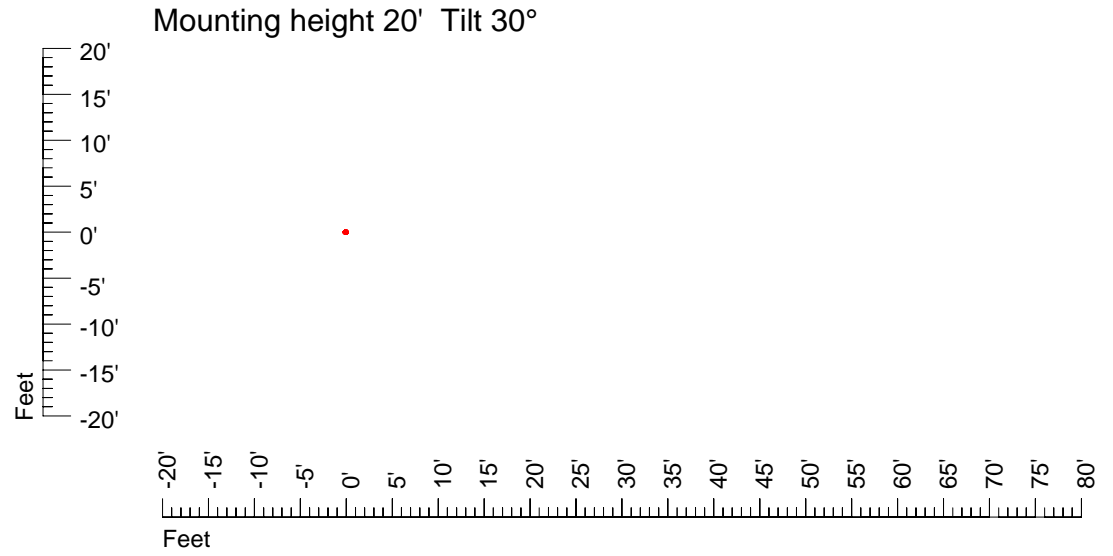

Mounting height 11' Tilt 30°

Mounting height 11' Tilt 15°

Mounting height 11' Tilt 45°

IES Photometric files E292

Isoline template 15' mounting height

Isoline values — 0.1 fc — 0.25 fc — 0.5 fc — 1.0 fc — 2.0 fc

Mounting height 15' Tilt 0°

Mounting height 15' Tilt 30°

Mounting height 15' Tilt 15°

Mounting height 15' Tilt 45°

IES Photometric files E292

Isoline template 20' mounting height

Isoline values — 0.1 fc — 0.25 fc — 0.5 fc — 1.0 fc — 2.0 fc