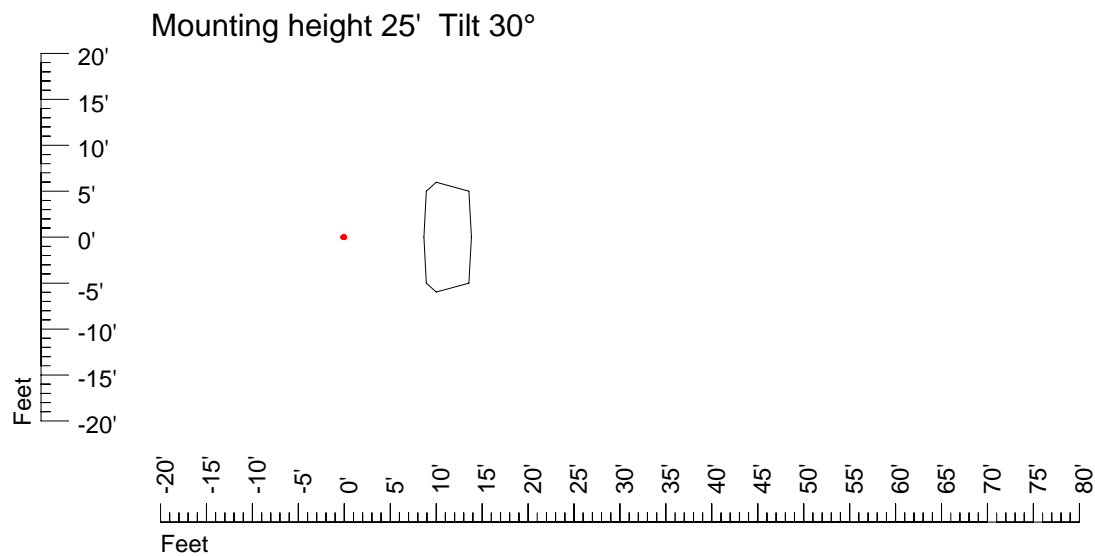

IES Photometric files E292

Isoline template 25' mounting height

Isoline values — 0.1 fc — 0.25 fc — 0.5 fc — 1.0 fc — 2.0 fc