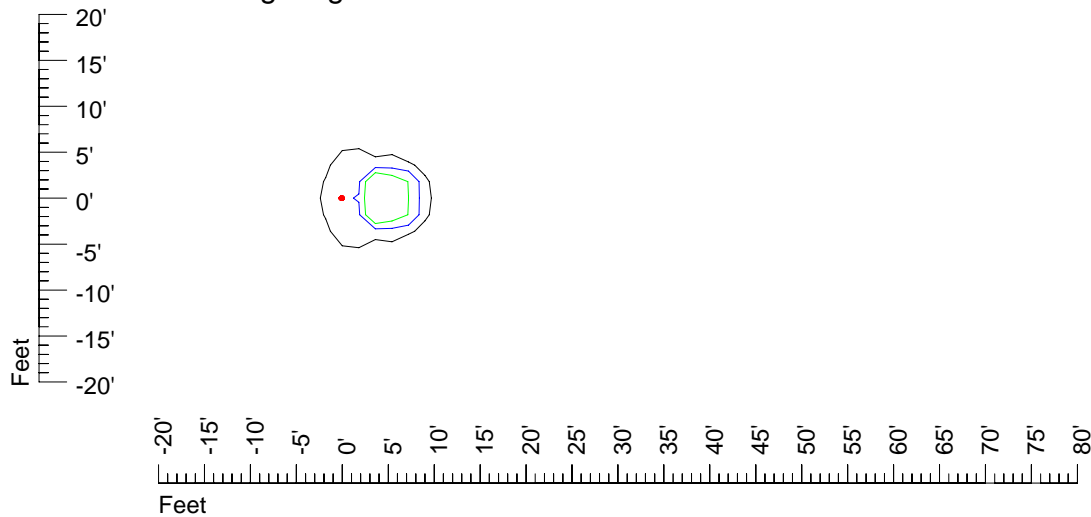

IES Photometric files E292

Isoline template 7' mounting height

Isoline values — 0.1 fc — 0.25 fc — 0.5 fc — 1.0 fc — 2.0 fc

Mounting height 7' Tilt 0°

Mounting height 7' Tilt 30°

Mounting height 7' Tilt 15°

Mounting height 7' Tilt 45°

IES Photometric files E292

Isoline template 9' mounting height

Isoline values — 0.1 fc — 0.25 fc — 0.5 fc — 1.0 fc — 2.0 fc

Mounting height 9' Tilt 0°

Mounting height 9' Tilt 30°

Mounting height 9' Tilt 15°

Mounting height 9' Tilt 45°

IES Photometric files E292

Isoline template 11' mounting height

Isoline values — 0.1 fc — 0.25 fc — 0.5 fc — 1.0 fc — 2.0 fc

Mounting height 11' Tilt 0°