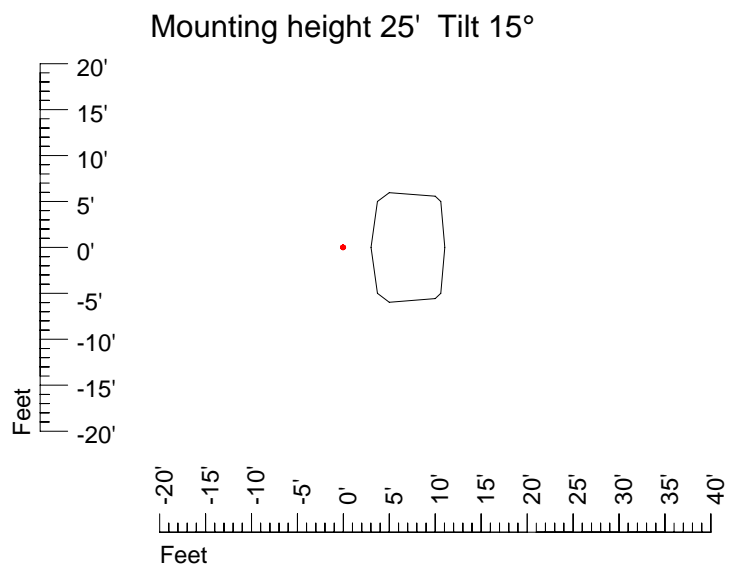

IES Photometric files E292

Isoline template 25' mounting height

Isoline values — 0.1 fc — 0.25 fc — 0.5 fc — 1.0 fc — 2.0 fc