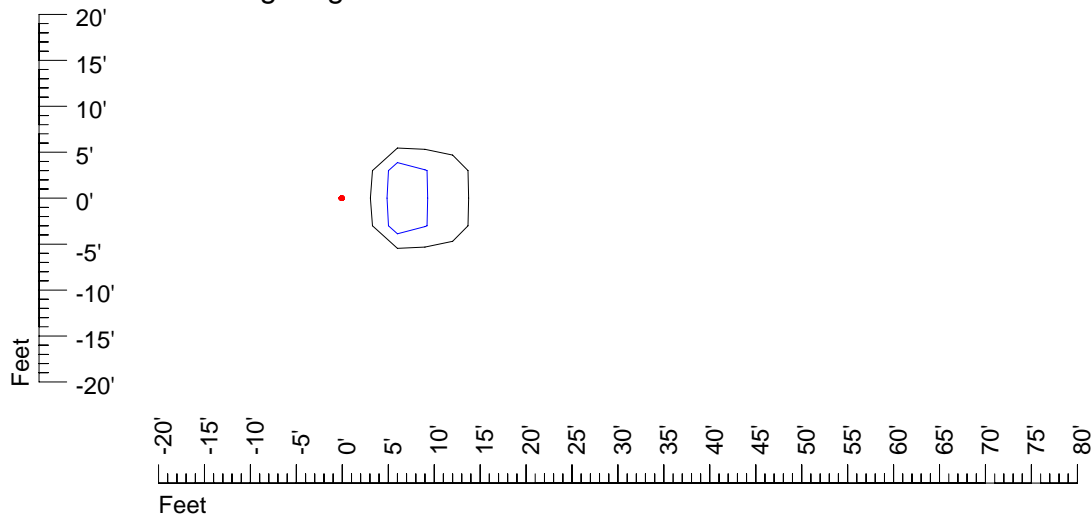

Mounting height 15' Tilt 30°