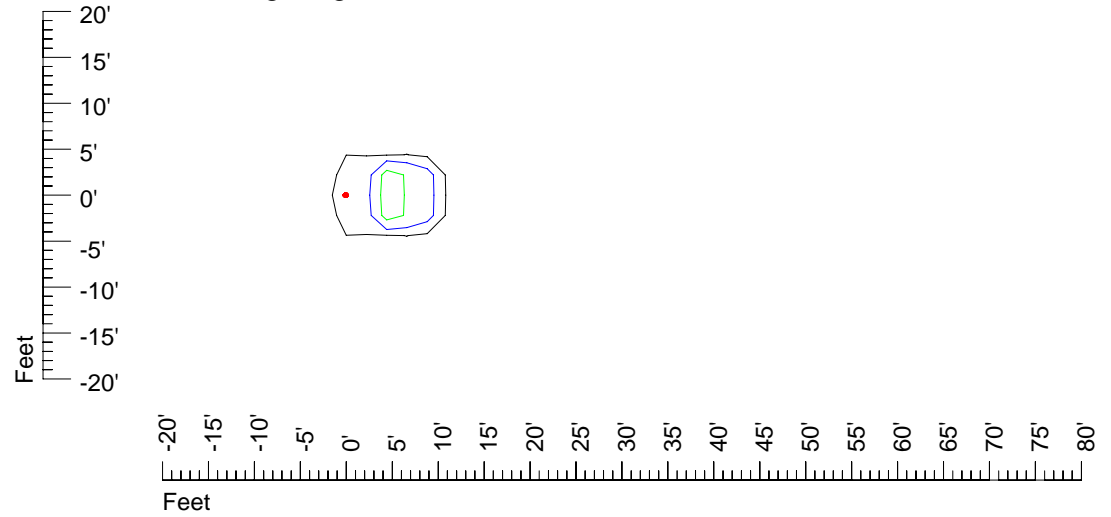

IES Photometric files E292

Isoline template 7' mounting height

Isoline values — 0.1 fc — 0.25 fc — 0.5 fc — 1.0 fc — 2.0 fc

Mounting height 7' Tilt 0°

Mounting height 7' Tilt 30°

Mounting height 7' Tilt 15°

Mounting height 7' Tilt 45°

IES Photometric files E292

Isoline template 9' mounting height

Isoline values — 0.1 fc — 0.25 fc — 0.5 fc — 1.0 fc — 2.0 fc

Mounting height 9' Tilt 0°

Mounting height 9' Tilt 30°

Mounting height 9' Tilt 15°

Mounting height 9' Tilt 45°

IES Photometric files E292

Isoline template 11' mounting height

Isoline values — 0.1 fc — 0.25 fc — 0.5 fc — 1.0 fc — 2.0 fc

Mounting height 11' Tilt 0°

Mounting height 11' Tilt 30°

Mounting height 11' Tilt 15°

Mounting height 11' Tilt 45°

IES Photometric files E292

Isoline template 15' mounting height

Isoline values — 0.1 fc — 0.25 fc — 0.5 fc — 1.0 fc — 2.0 fc