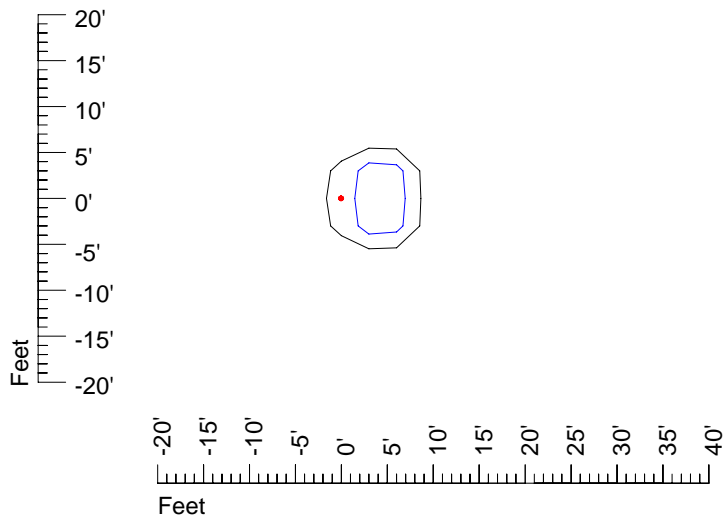

Mounting height 15' Tilt 15°