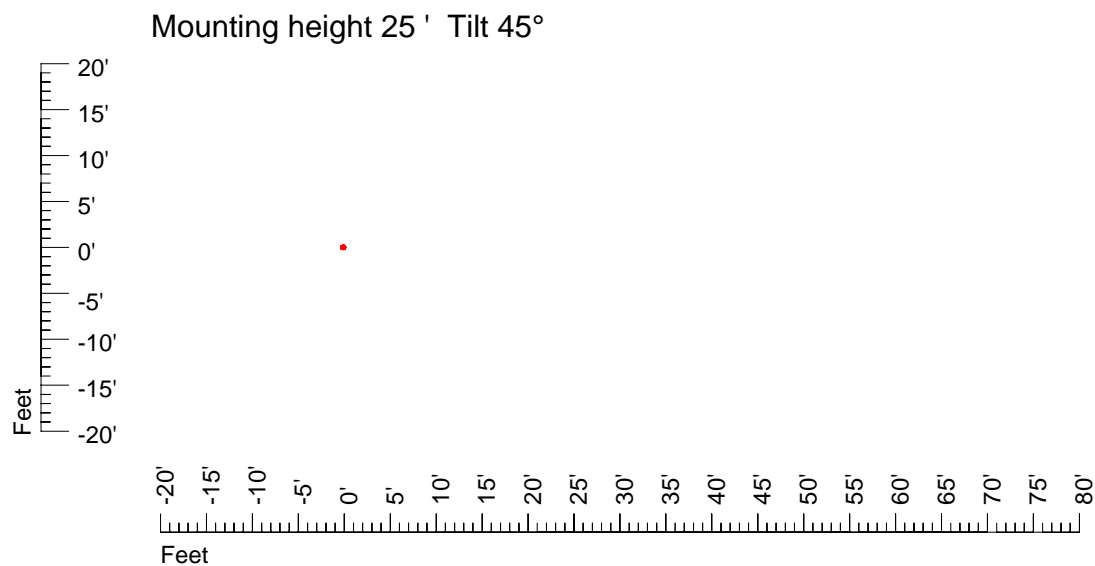

IES Photometric files E292

Isoline template 25' mounting height

Isoline values — 0.1 fc — 0.25 fc — 0.5 fc — 1.0 fc — 2.0 fc