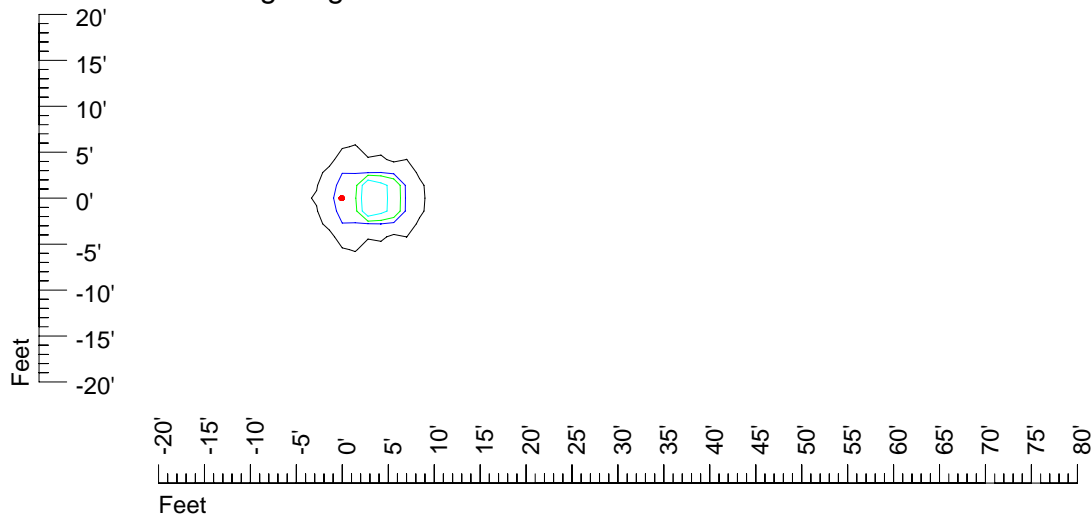

IES Photometric files E292

Isoline template 7' mounting height

Isoline values — 0.1 fc — 0.25 fc — 0.5 fc — 1.0 fc — 2.0 fc

Mounting height 7' Tilt 0°

Mounting height 7' Tilt 30°

Mounting height 7' Tilt 15°

Mounting height 7' Tilt 45°

IES Photometric files E292

Isoline template 9' mounting height

Isoline values — 0.1 fc — 0.25 fc — 0.5 fc — 1.0 fc — 2.0 fc

Mounting height 9' Tilt 0°

Mounting height 9' Tilt 30°

Mounting height 9' Tilt 15°

Mounting height 9' Tilt 45°

IES Photometric files E292

Isoline template 11' mounting height

Isoline values — 0.1 fc — 0.25 fc — 0.5 fc — 1.0 fc — 2.0 fc

Mounting height 11' Tilt 0°

Mounting height 11' Tilt 30°

Mounting height 11' Tilt 15°

Mounting height 11' Tilt 45°

IES Photometric files E292

Isoline template 15' mounting height

Isoline values — 0.1 fc — 0.25 fc — 0.5 fc — 1.0 fc — 2.0 fc