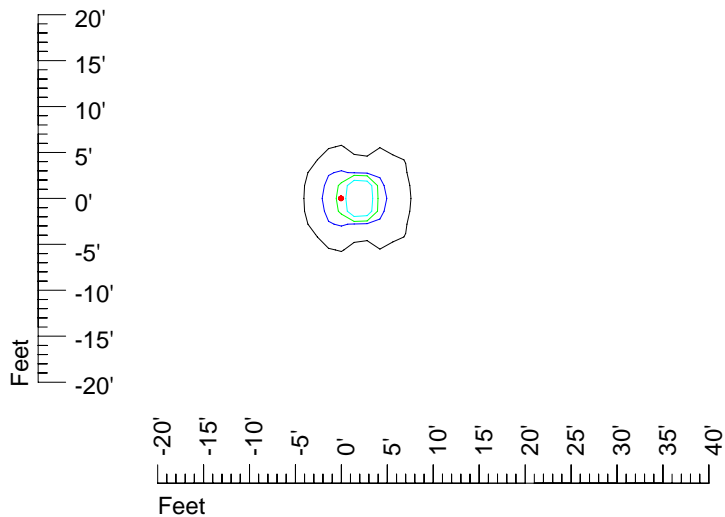

IES Photometric files E292

Isoline template 7' mounting height

Isoline values — 0.1 fc — 0.25 fc — 0.5 fc — 1.0 fc — 2.0 fc

Mounting height 7' Tilt 0°

Mounting height 7' Tilt 30°

Mounting height 7' Tilt 15°

Mounting height 7' Tilt 45°

IES Photometric files E292

Isoline template 9' mounting height

Isoline values — 0.1 fc — 0.25 fc — 0.5 fc — 1.0 fc — 2.0 fc

Mounting height 9' Tilt 0°

Mounting height 9' Tilt 30°

Mounting height 9' Tilt 15°

Mounting height 9' Tilt 45°

IES Photometric files E292

Isoline template 11' mounting height

Isoline values — 0.1 fc — 0.25 fc — 0.5 fc — 1.0 fc — 2.0 fc

Mounting height 11' Tilt 0°

Mounting height 11' Tilt 30°

Mounting height 11' Tilt 15°

Mounting height 11' Tilt 45°

IES Photometric files E292

Isoline template 15' mounting height

Isoline values — 0.1 fc — 0.25 fc — 0.5 fc — 1.0 fc — 2.0 fc