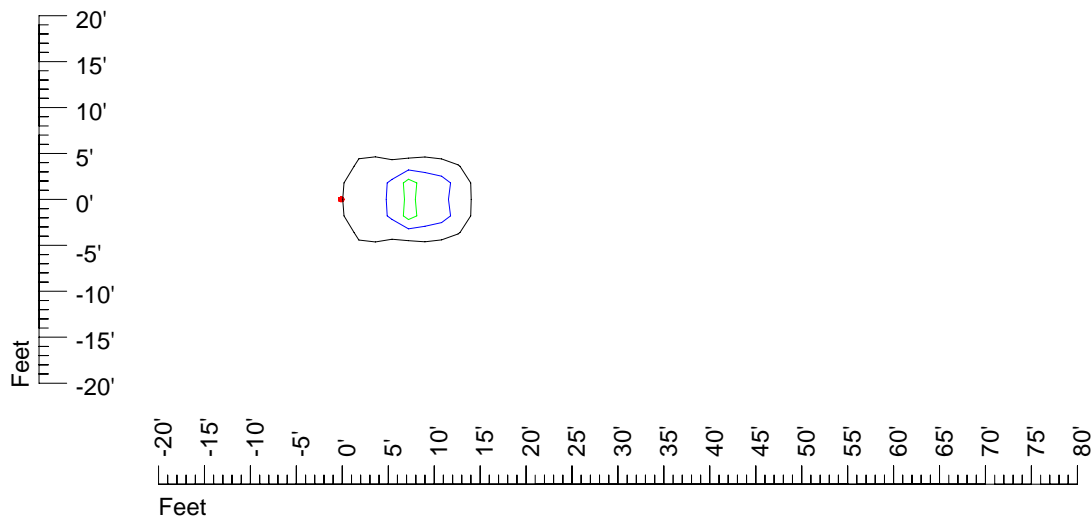

IES Photometric files E292

Isoline template 7' mounting height

Isoline values — 0.1 fc — 0.25 fc — 0.5 fc — 1.0 fc — 2.0 fc

Mounting height 7' Tilt 0°

Mounting height 7' Tilt 30°

Mounting height 7' Tilt 15°

Mounting height 7' Tilt 45°

IES Photometric files E292

Isoline template 9' mounting height

Isoline values — 0.1 fc — 0.25 fc — 0.5 fc — 1.0 fc — 2.0 fc

Mounting height 9' Tilt 0°

Mounting height 9' Tilt 30°

Mounting height 9' Tilt 15°

Mounting height 9' Tilt 45°

IES Photometric files E292

Isoline template 11' mounting height

Isoline values — 0.1 fc — 0.25 fc — 0.5 fc — 1.0 fc — 2.0 fc

Mounting height 11' Tilt 0°