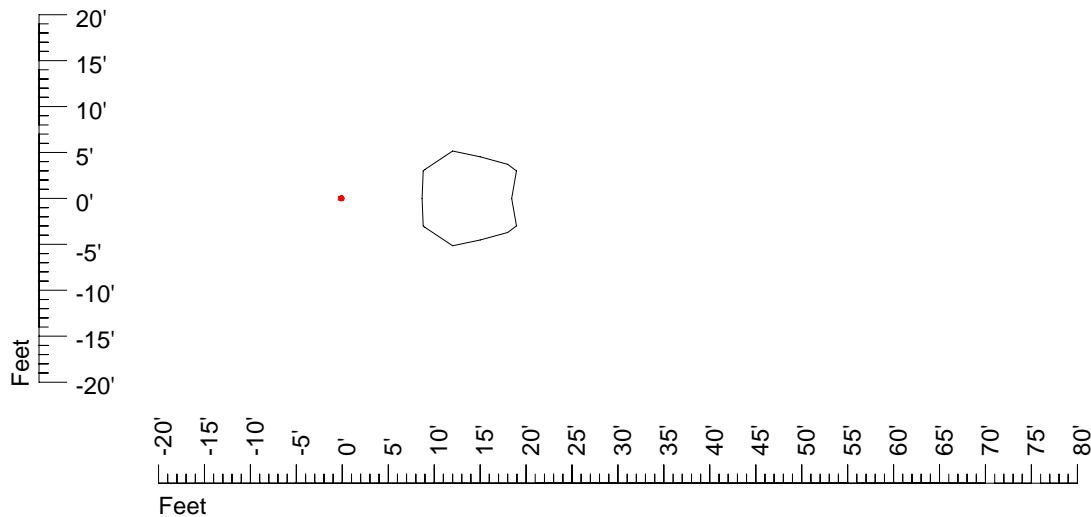

Mounting height 11' Tilt 30°

Mounting height 11' Tilt 15°

Mounting height 11' Tilt 45°

IES Photometric files E292

Isoline template 15' mounting height

Isoline values — 0.1 fc — 0.25 fc — 0.5 fc — 1.0 fc — 2.0 fc

Mounting height 15' Tilt 0°

Mounting height 15' Tilt 30°

Mounting height 15' Tilt 15°

Mounting height 15' Tilt 45°

IES Photometric files E292

Isoline template 20' mounting height

Isoline values — 0.1 fc — 0.25 fc — 0.5 fc — 1.0 fc — 2.0 fc