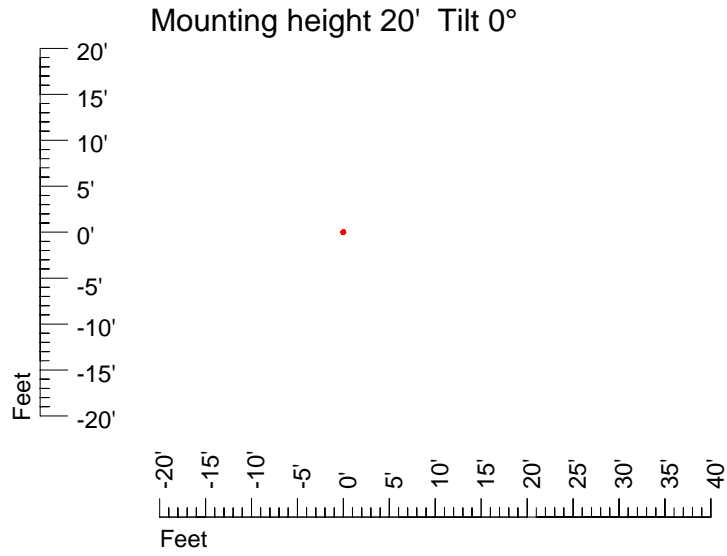

IES Photometric files E292

Isoline template 7' mounting height

Isoline values — 0.1 fc — 0.25 fc — 0.5 fc — 1.0 fc — 2.0 fc

Mounting height 7' Tilt 0°

Mounting height 7' Tilt 30°

Mounting height 7' Tilt 15°

Mounting height 7' Tilt 45°

IES Photometric files E292

Isoline template 9' mounting height

Isoline values — 0.1 fc — 0.25 fc — 0.5 fc — 1.0 fc — 2.0 fc

Mounting height 9' Tilt 0°

Mounting height 9' Tilt 30°

Mounting height 11' Tilt 30°

Mounting height 11' Tilt 15°

Mounting height 11' Tilt 45°

IES Photometric files E292

Isoline template 15' mounting height

Isoline values — 0.1 fc — 0.25 fc — 0.5 fc — 1.0 fc — 2.0 fc

Mounting height 15' Tilt 0°

Mounting height 15' Tilt 30°

Mounting height 15' Tilt 15°

Mounting height 15' Tilt 45°

IES Photometric files E292

Isoline template 20' mounting height

Isoline values — 0.1 fc — 0.25 fc — 0.5 fc — 1.0 fc — 2.0 fc