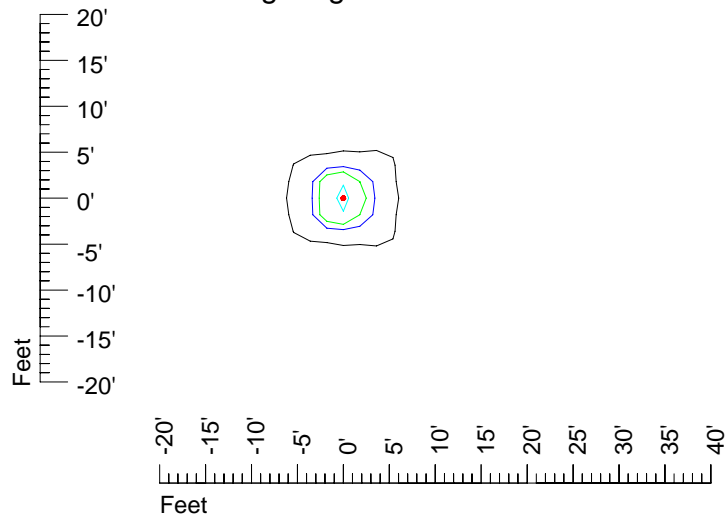

IES Photometric files E292

Isoline template 7' mounting height

Isoline values — 0.1 fc — 0.25 fc — 0.5 fc — 1.0 fc — 2.0 fc

Mounting height 7' Tilt 0°

Mounting height 7' Tilt 30°

Mounting height 7' Tilt 15°

Mounting height 7' Tilt 45°

IES Photometric files E292

Isoline template 9' mounting height

Isoline values — 0.1 fc — 0.25 fc — 0.5 fc — 1.0 fc — 2.0 fc

Mounting height 9' Tilt 0°

Mounting height 9' Tilt 30°

Mounting height 9' Tilt 15°

Mounting height 9' Tilt 45°

IES Photometric files E292

Isoline template 11' mounting height

Isoline values — 0.1 fc — 0.25 fc — 0.5 fc — 1.0 fc — 2.0 fc

Mounting height 11' Tilt 0°

Mounting height 11' Tilt 30°

Mounting height 11' Tilt 15°

Mounting height 11' Tilt 45°

IES Photometric files E292

Isoline template 15' mounting height

Isoline values — 0.1 fc — 0.25 fc — 0.5 fc — 1.0 fc — 2.0 fc