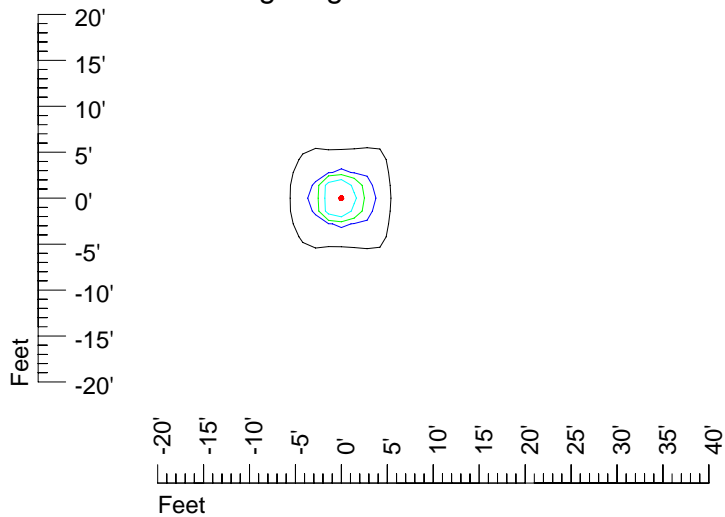

IES Photometric files E292

Isoline template 7' mounting height

Isoline values — 0.1 fc — 0.25 fc — 0.5 fc — 1.0 fc — 2.0 fc

Mounting height 7' Tilt 0°

Mounting height 7' Tilt 30°

Mounting height 7' Tilt 15°

Mounting height 7' Tilt 45°

IES Photometric files E292

Isoline template 9' mounting height

Isoline values — 0.1 fc — 0.25 fc — 0.5 fc — 1.0 fc — 2.0 fc

Mounting height 9' Tilt 0°

Mounting height 9' Tilt 30°

Mounting height 9' Tilt 15°

Mounting height 9' Tilt 45°

IES Photometric files E292

Isoline template 11' mounting height

Isoline values — 0.1 fc — 0.25 fc — 0.5 fc — 1.0 fc — 2.0 fc

Mounting height 11' Tilt 0°

Mounting height 11' Tilt 30°

Mounting height 11' Tilt 15°

Mounting height 11' Tilt 45°

IES Photometric files E292

Isoline template 15' mounting height

Isoline values — 0.1 fc — 0.25 fc — 0.5 fc — 1.0 fc — 2.0 fc