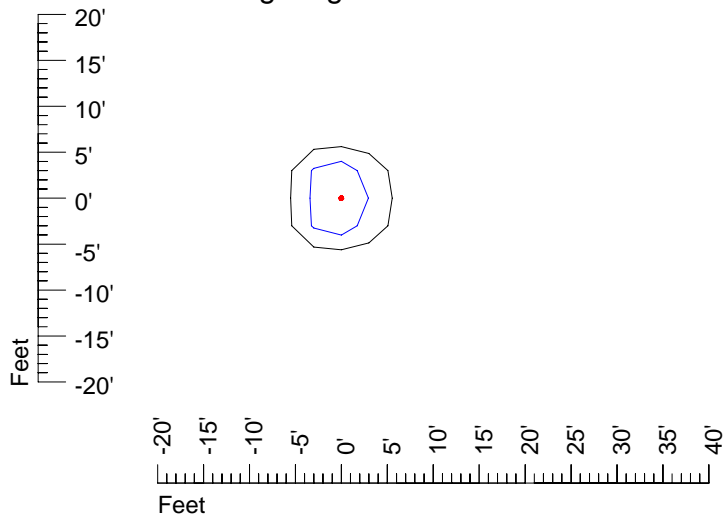

IES Photometric files E292

Isoline template 7' mounting height

Isoline values — 0.1 fc — 0.25 fc — 0.5 fc — 1.0 fc — 2.0 fc

Mounting height 7' Tilt 0°

Mounting height 7' Tilt 30°

Mounting height 7' Tilt 15°

Mounting height 9' Tilt 15°

Mounting height 9' Tilt 45°

IES Photometric files E292

Isoline template 11' mounting height

Isoline values — 0.1 fc — 0.25 fc — 0.5 fc — 1.0 fc — 2.0 fc

Mounting height 11' Tilt 0°

Mounting height 11' Tilt 30°

Mounting height 11' Tilt 15°

Mounting height 11' Tilt 45°

IES Photometric files E292

Isoline template 15' mounting height

Isoline values — 0.1 fc — 0.25 fc — 0.5 fc — 1.0 fc — 2.0 fc

Mounting height 15' Tilt 0°

Mounting height 15' Tilt 30°

Mounting height 15' Tilt 15°

Mounting height 15' Tilt 45°

IES Photometric files E292

Isoline template 20' mounting height

Isoline values — 0.1 fc — 0.25 fc — 0.5 fc — 1.0 fc — 2.0 fc