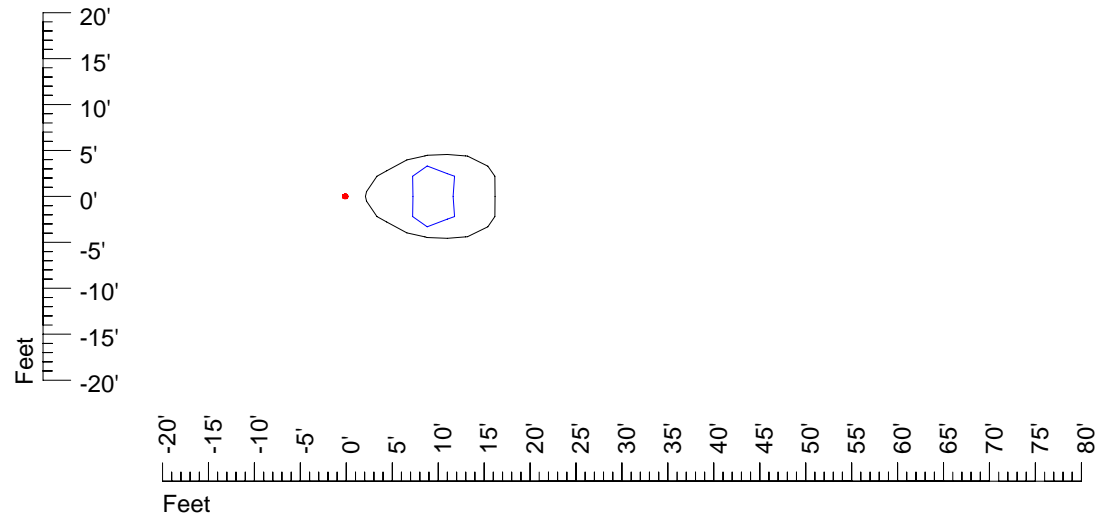

IES Photometric files E292

Isoline template 7' mounting height

Isoline values — 0.1 fc — 0.25 fc — 0.5 fc — 1.0 fc — 2.0 fc

Mounting height 7' Tilt 0°

Mounting height 7' Tilt 30°

Mounting height 7' Tilt 15°

Mounting height 7' Tilt 45°

IES Photometric files E292

Isoline template 9' mounting height

Isoline values — 0.1 fc — 0.25 fc — 0.5 fc — 1.0 fc — 2.0 fc

Mounting height 9' Tilt 0°

Mounting height 9' Tilt 30°

Mounting height 9' Tilt 15°

Mounting height 9' Tilt 45°

IES Photometric files E292

Isoline template 11' mounting height

Isoline values — 0.1 fc — 0.25 fc — 0.5 fc — 1.0 fc — 2.0 fc

Mounting height 11' Tilt 0°

Mounting height 11' Tilt 30°

Mounting height 11' Tilt 15°

Mounting height 11' Tilt 45°

IES Photometric files E292

Isoline template 15' mounting height

Isoline values — 0.1 fc — 0.25 fc — 0.5 fc — 1.0 fc — 2.0 fc