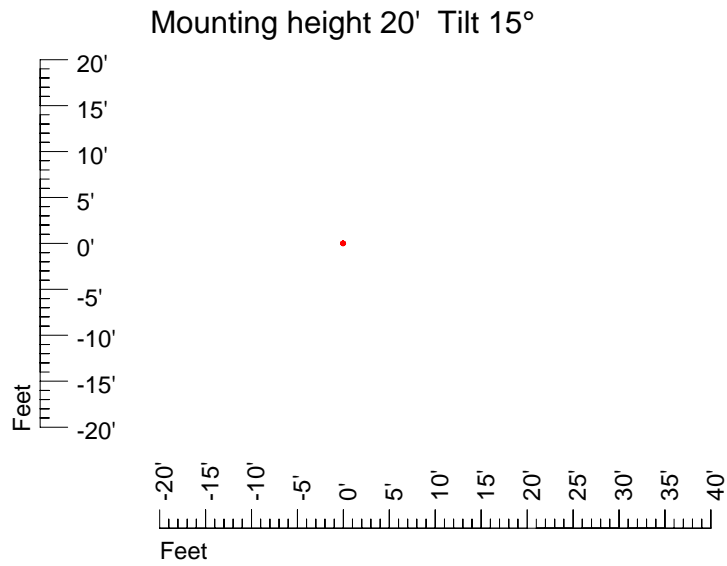

IES Photometric files E292

Isoline template 7' mounting height

Isoline values — 0.1 fc — 0.25 fc — 0.5 fc — 1.0 fc — 2.0 fc

Mounting height 7' Tilt 0°

Mounting height 7' Tilt 30°

Mounting height 7' Tilt 15°

Mounting height 7' Tilt 45°

IES Photometric files E292

Isoline template 9' mounting height

Isoline values — 0.1 fc — 0.25 fc — 0.5 fc — 1.0 fc — 2.0 fc

Mounting height 9' Tilt 0°

Mounting height 9' Tilt 30°

Mounting height 11' Tilt 30°

Mounting height 11' Tilt 15°

Mounting height 11' Tilt 45°

IES Photometric files E292

Isoline template 15' mounting height

Isoline values — 0.1 fc — 0.25 fc — 0.5 fc — 1.0 fc — 2.0 fc

Mounting height 15' Tilt 0°

Mounting height 15' Tilt 30°

Mounting height 15' Tilt 15°

Mounting height 15' Tilt 45°

IES Photometric files E292

Isoline template 20' mounting height

Isoline values — 0.1 fc — 0.25 fc — 0.5 fc — 1.0 fc — 2.0 fc