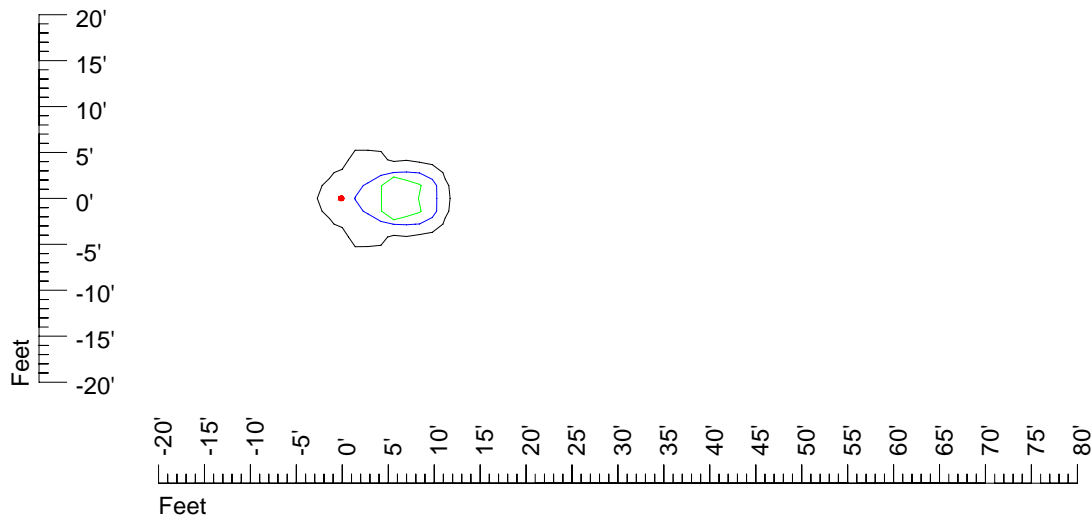

IES Photometric files E292

Isoline template 7' mounting height

Isoline values — 0.1 fc — 0.25 fc — 0.5 fc — 1.0 fc — 2.0 fc

Mounting height 7' Tilt 0°

Mounting height 7' Tilt 30°

Mounting height 7' Tilt 15°

Mounting height 7' Tilt 45°

IES Photometric files E292

Isoline template 9' mounting height

Isoline values — 0.1 fc — 0.25 fc — 0.5 fc — 1.0 fc — 2.0 fc

Mounting height 9' Tilt 0°

Mounting height 9' Tilt 30°

Mounting height 9' Tilt 15°

Mounting height 9' Tilt 45°

IES Photometric files E292

Isoline template 11' mounting height

Isoline values — 0.1 fc — 0.25 fc — 0.5 fc — 1.0 fc — 2.0 fc

Mounting height 11' Tilt 0°