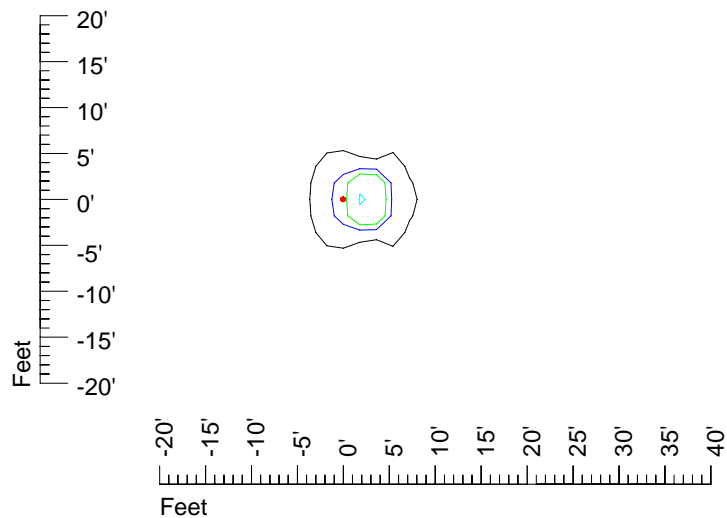

IES Photometric files E292

Isoline template 7' mounting height

Isoline values — 0.1 fc — 0.25 fc — 0.5 fc — 1.0 fc — 2.0 fc

Mounting height 7' Tilt 0°

Mounting height 7' Tilt 30°

Mounting height 7' Tilt 15°

Mounting height 7' Tilt 45°

IES Photometric files E292

Isoline template 9' mounting height

Isoline values — 0.1 fc — 0.25 fc — 0.5 fc — 1.0 fc — 2.0 fc

Mounting height 9' Tilt 0°

Mounting height 9' Tilt 30°

Mounting height 9' Tilt 15°

Mounting height 9' Tilt 45°

IES Photometric files E292

Isoline template 11' mounting height

Isoline values — 0.1 fc — 0.25 fc — 0.5 fc — 1.0 fc — 2.0 fc

Mounting height 11' Tilt 0°

Mounting height 11' Tilt 30°

Mounting height 11' Tilt 15°

Mounting height 11' Tilt 45°

IES Photometric files E292

Isoline template 15' mounting height

Isoline values — 0.1 fc — 0.25 fc — 0.5 fc — 1.0 fc — 2.0 fc