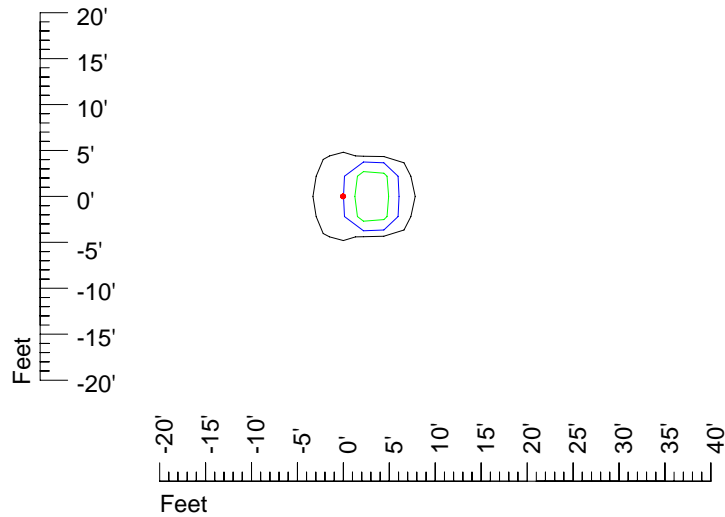

IES Photometric files E292

Isoline template 7' mounting height

Isoline values — 0.1 fc — 0.25 fc — 0.5 fc — 1.0 fc — 2.0 fc

Mounting height 7' Tilt 0°

Mounting height 7' Tilt 30°

Mounting height 7' Tilt 15°

Mounting height 7' Tilt 45°

IES Photometric files E292

Isoline template 9' mounting height

Isoline values — 0.1 fc — 0.25 fc — 0.5 fc — 1.0 fc — 2.0 fc

Mounting height 9' Tilt 0°

Mounting height 9' Tilt 30°

Mounting height 9' Tilt 15°

Mounting height 9' Tilt 45°

IES Photometric files E292

Isoline template 11' mounting height

Isoline values — 0.1 fc — 0.25 fc — 0.5 fc — 1.0 fc — 2.0 fc

Mounting height 11' Tilt 0°

Mounting height 11' Tilt 30°

Mounting height 11' Tilt 15°

Mounting height 11' Tilt 45°

IES Photometric files E292

Isoline template 15' mounting height

Isoline values — 0.1 fc — 0.25 fc — 0.5 fc — 1.0 fc — 2.0 fc