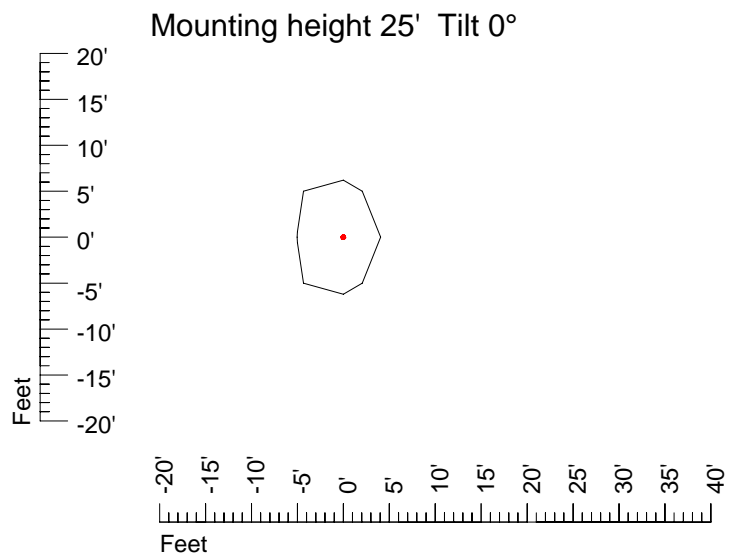

IES Photometric files E292

Isoline template 25' mounting height

Isoline values — 0.1 fc — 0.25 fc — 0.5 fc — 1.0 fc — 2.0 fc