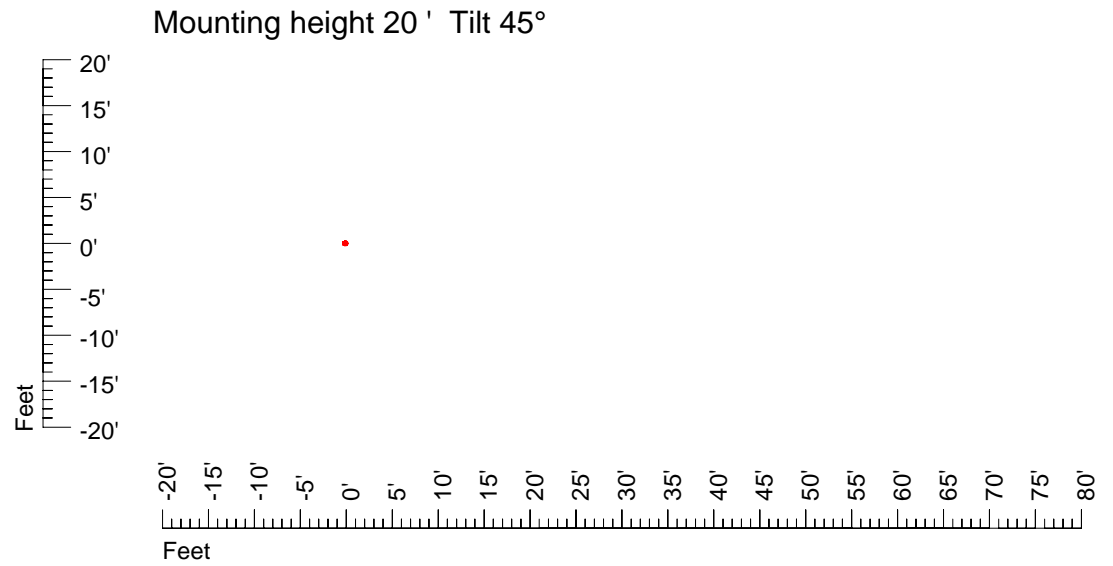

Mounting height 11' Tilt 30°

Mounting height 11' Tilt 15°

Mounting height 11' Tilt 45°

IES Photometric files E292

Isoline template 15' mounting height

Isoline values — 0.1 fc — 0.25 fc — 0.5 fc — 1.0 fc — 2.0 fc

Mounting height 15' Tilt 0°

Mounting height 15' Tilt 30°

Mounting height 15' Tilt 15°

Mounting height 15' Tilt 45°

IES Photometric files E292

Isoline template 20' mounting height

Isoline values — 0.1 fc — 0.25 fc — 0.5 fc — 1.0 fc — 2.0 fc