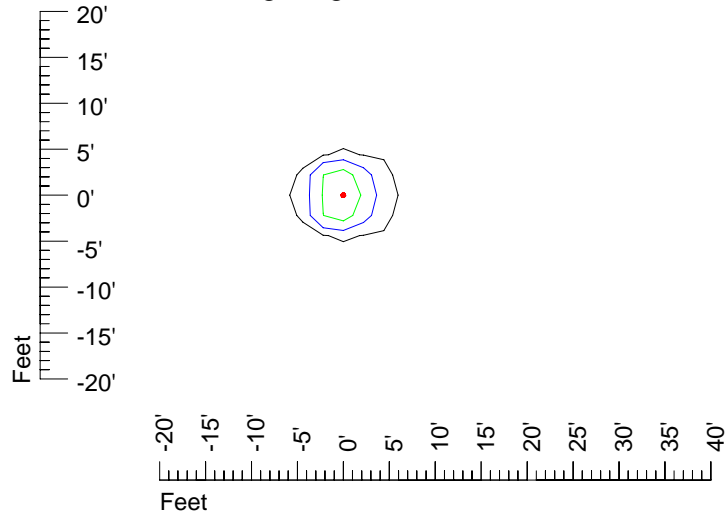

IES Photometric files E292

Isoline template 7' mounting height

Isoline values — 0.1 fc — 0.25 fc — 0.5 fc — 1.0 fc — 2.0 fc

Mounting height 7' Tilt 0°

Mounting height 7' Tilt 30°

Mounting height 7' Tilt 15°

Mounting height 7' Tilt 45°

IES Photometric files E292

Isoline template 9' mounting height

Isoline values — 0.1 fc — 0.25 fc — 0.5 fc — 1.0 fc — 2.0 fc

Mounting height 9' Tilt 0°

Mounting height 9' Tilt 30°

Mounting height 9' Tilt 15°

Mounting height 9' Tilt 45°

IES Photometric files E292

Isoline template 11' mounting height

Isoline values — 0.1 fc — 0.25 fc — 0.5 fc — 1.0 fc — 2.0 fc

Mounting height 11' Tilt 0°

Mounting height 11' Tilt 30°

Mounting height 11' Tilt 15°

Mounting height 11' Tilt 45°

IES Photometric files E292

Isoline template 15' mounting height

Isoline values — 0.1 fc — 0.25 fc — 0.5 fc — 1.0 fc — 2.0 fc