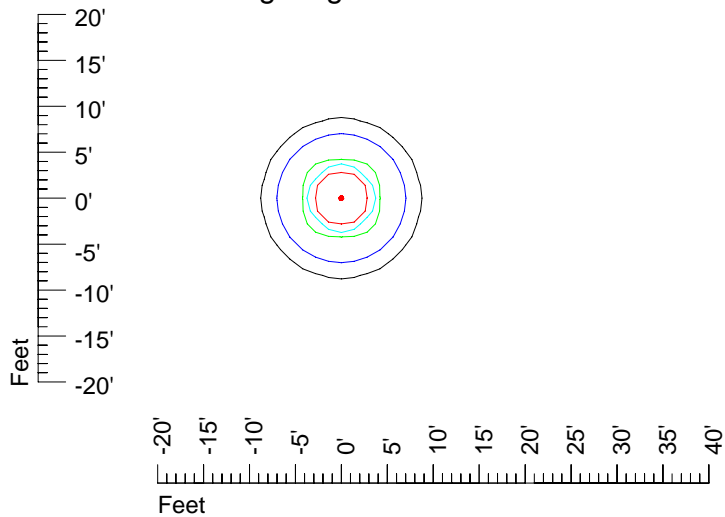

## Isoline template 7' mounting height

Isoline values — 0.1 fc — 0.25 fc — 0.5 fc — 1.0 fc — 2.0 fc

Mounting height 7' Tilt 0°

Mounting height 7' Tilt 30°

Mounting height 7' Tilt 15°

Mounting height 7' Tilt 45°

## Isoline template 20' mounting height

Isoline values — 0.1 fc — 0.25 fc — 0.5 fc — 1.0 fc — 2.0 fc

Mounting height 20' Tilt 0°

Mounting height 20' Tilt 30°

Mounting height 20' Tilt 15°

Mounting height 20' Tilt 45°