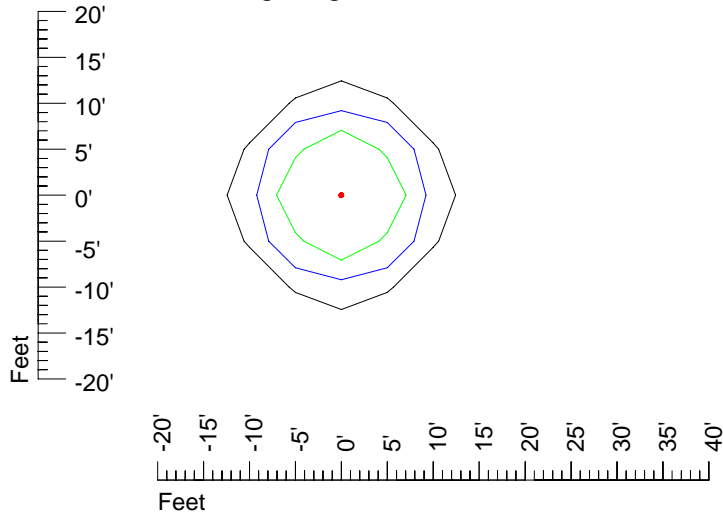

IES Photometric files E313

Isoline template 25' mounting height

Isoline values — 0.1 fc — 0.25 fc — 0.5 fc — 1.0 fc — 2.0 fc

Mounting height 25' Tilt 0°