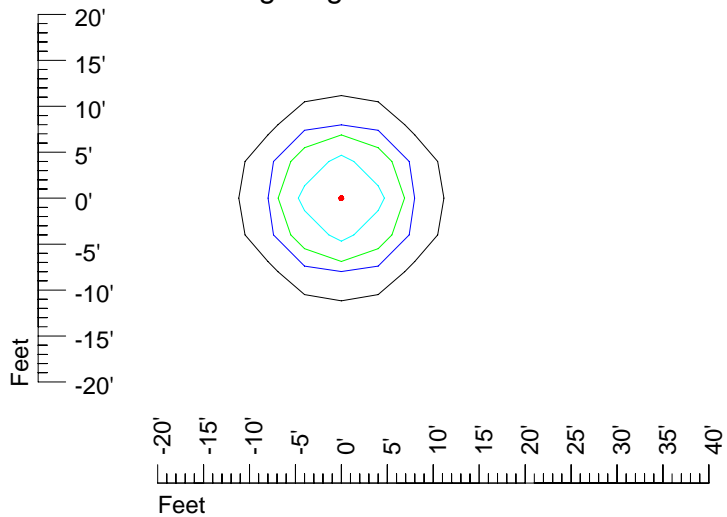

IES Photometric files E313

Isoline template 20' mounting height

Isoline values — 0.1 fc — 0.25 fc — 0.5 fc — 1.0 fc — 2.0 fc

Mounting height 20' Tilt 0°