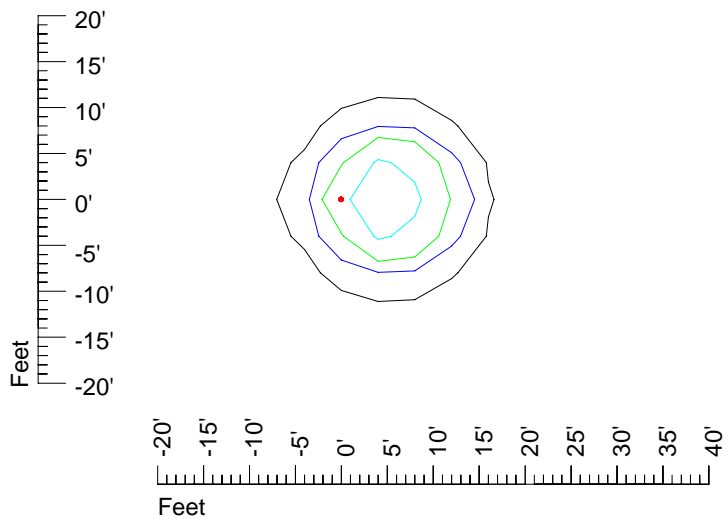

## Isoline template 20' mounting height

Isoline values — 0.1 fc — 0.25 fc — 0.5 fc — 1.0 fc — 2.0 fc

Mounting height 20' Tilt 0°

Mounting height 20' Tilt 30°

Mounting height 20' Tilt 15°

Mounting height 20' Tilt 45°