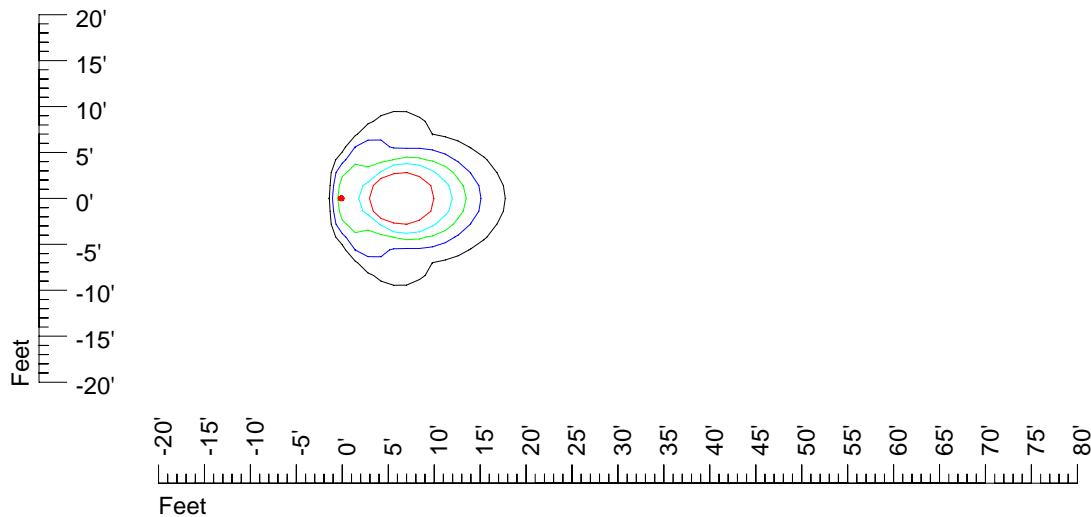

## Isoline template 7' mounting height

Isoline values — 0.1 fc — 0.25 fc — 0.5 fc — 1.0 fc — 2.0 fc

Mounting height 7' Tilt 0°

Mounting height 7' Tilt 30°

Mounting height 7' Tilt 15°

Mounting height 7' Tilt 45°