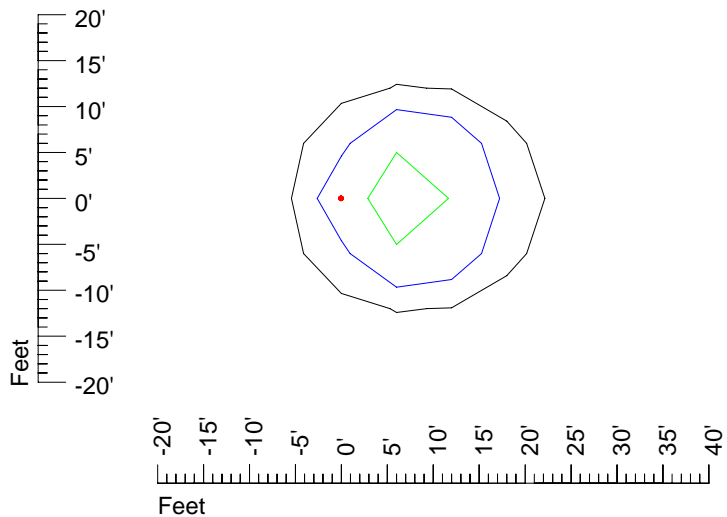

## Isoline template 30' mounting height

Isoline values — 0.1 fc — 0.25 fc — 0.5 fc — 1.0 fc — 2.0 fc

Mounting height 30' Tilt 0°

Mounting height 30' Tilt 30°

Mounting height 30' Tilt 15°

Mounting height 30' Tilt 45°