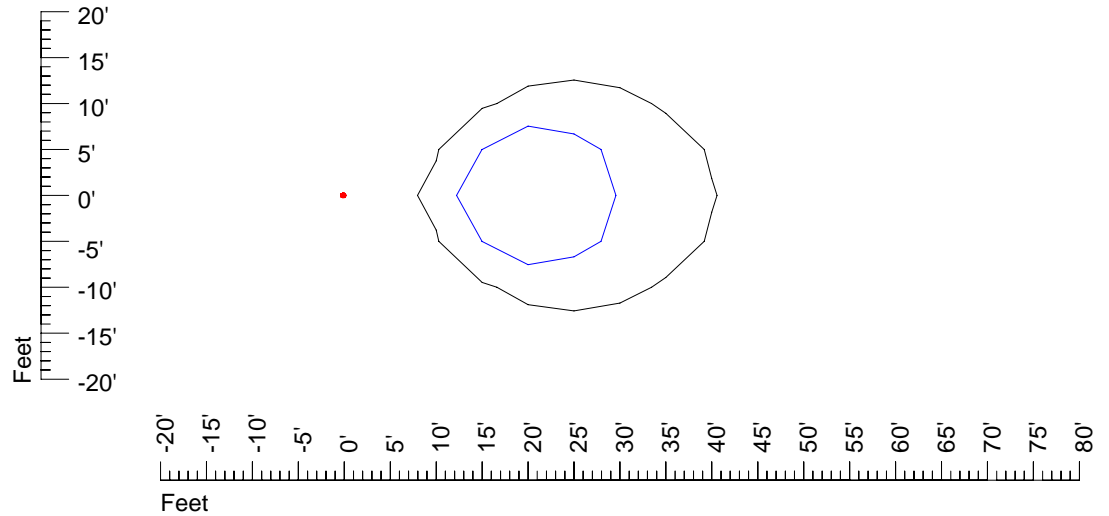

## Isoline template 25' mounting height

Isoline values — 0.1 fc — 0.25 fc — 0.5 fc — 1.0 fc — 2.0 fc

Mounting height 25' Tilt 0°

Mounting height 25' Tilt 30°

Mounting height 25' Tilt 15°

Mounting height 25' Tilt 45°