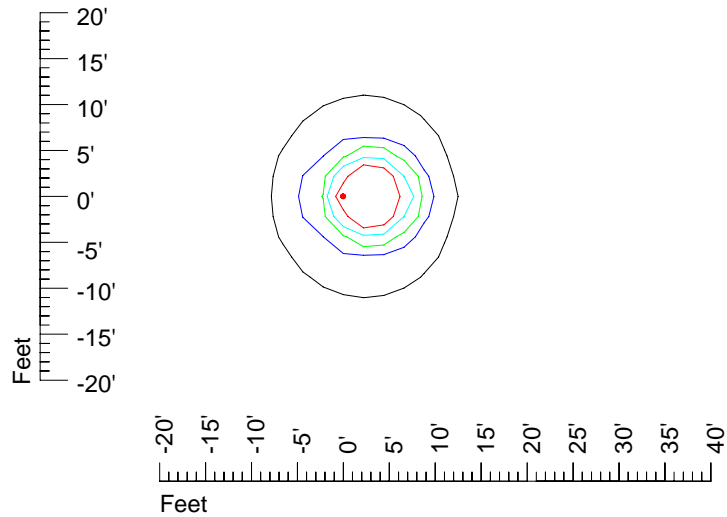

## Isoline template 11' mounting height

Isoline values — 0.1 fc — 0.25 fc — 0.5 fc — 1.0 fc — 2.0 fc

Mounting height 11' Tilt 0°

Mounting height 11' Tilt 30°

Mounting height 11' Tilt 15°

Mounting height 11' Tilt 45°