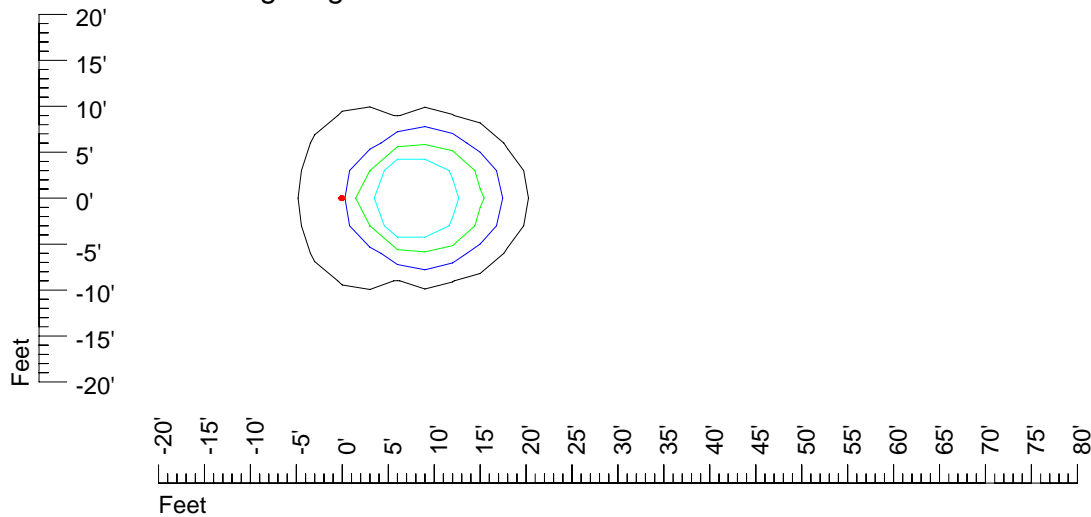

Mounting height 15' Tilt 30°