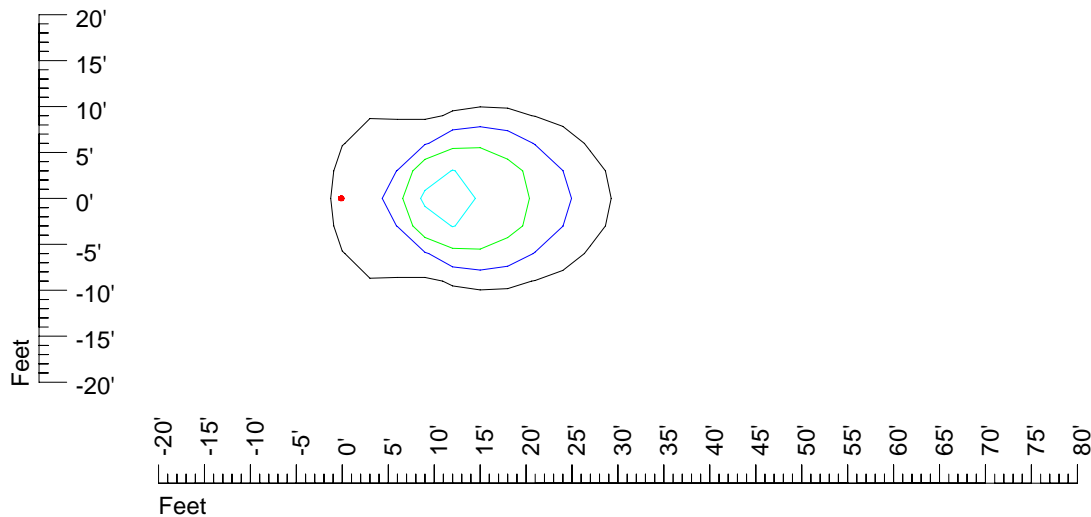

## Isoline template 15' mounting height

Isoline values — 0.1 fc — 0.25 fc — 0.5 fc — 1.0 fc — 2.0 fc

Mounting height 15' Tilt 0°

Mounting height 15' Tilt 30°

Mounting height 15' Tilt 15°

Mounting height 15' Tilt 45°