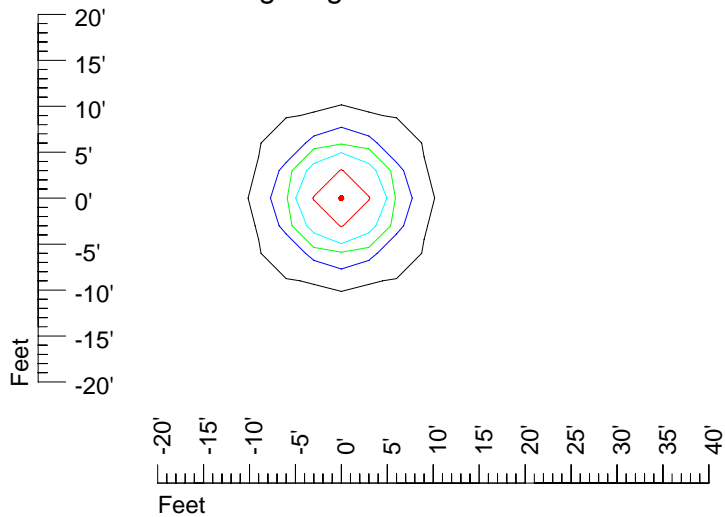

IES Photometric files E313

Isoline template 15' mounting height

Isoline values — 0.1 fc — 0.25 fc — 0.5 fc — 1.0 fc — 2.0 fc

Mounting height 15' Tilt 0°