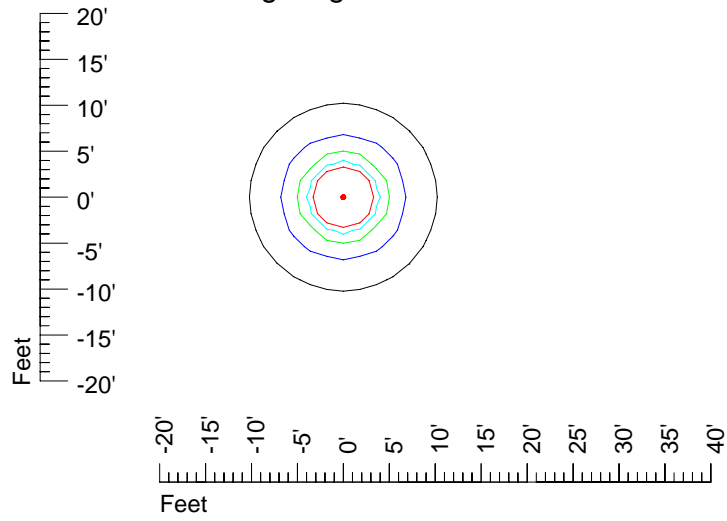

IES Photometric files E313

Isoline template 9' mounting height

Isoline values — 0.1 fc — 0.25 fc — 0.5 fc — 1.0 fc — 2.0 fc

Mounting height 9' Tilt 0°