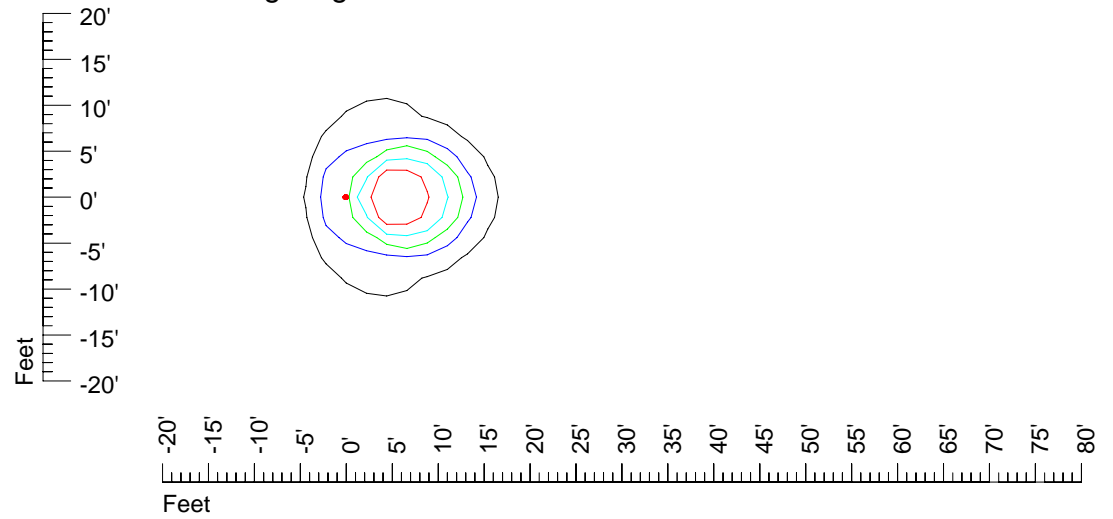

## Isoline template 11' mounting height

Isoline values — 0.1 fc — 0.25 fc — 0.5 fc — 1.0 fc — 2.0 fc

Mounting height 11' Tilt 0°

Mounting height 11' Tilt 30°

Mounting height 11' Tilt 15°

Mounting height 11' Tilt 45°