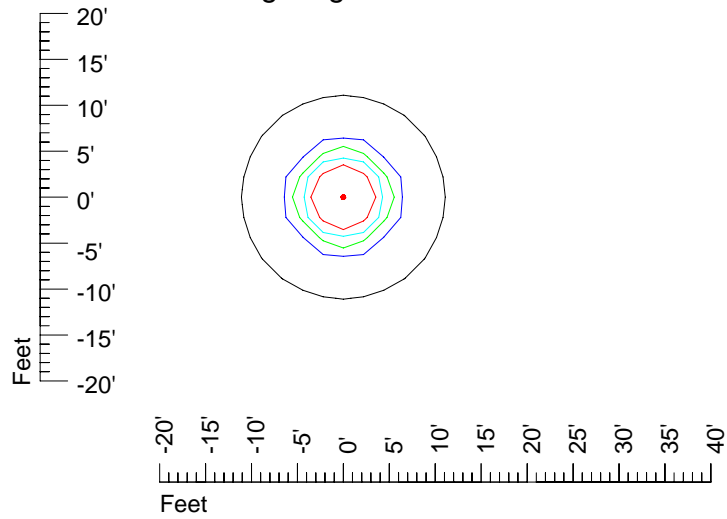

IES Photometric files E313

Isoline template 11' mounting height

Isoline values — 0.1 fc — 0.25 fc — 0.5 fc — 1.0 fc — 2.0 fc

Mounting height 11' Tilt 0°