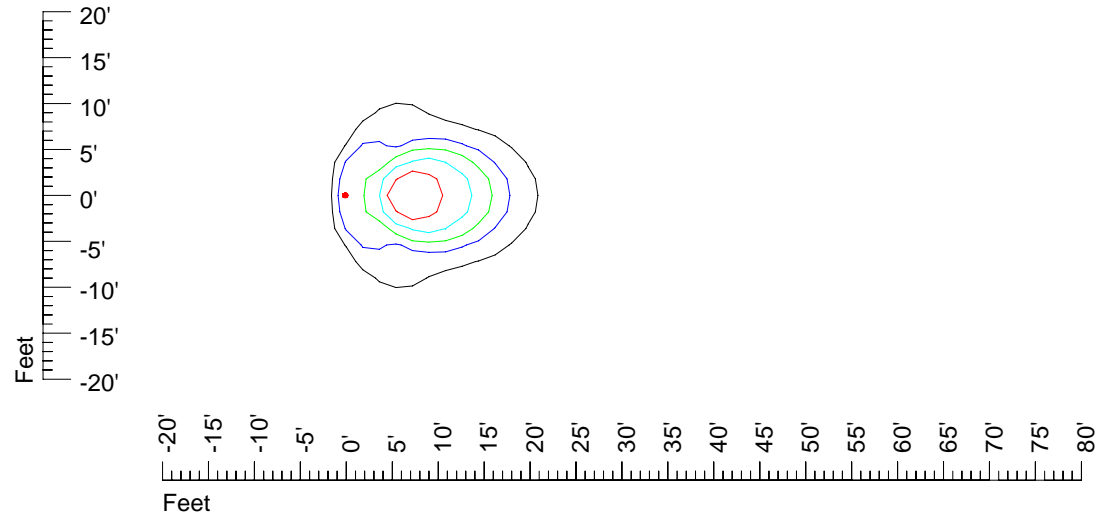

## Isoline template 9' mounting height

Isoline values — 0.1 fc — 0.25 fc — 0.5 fc — 1.0 fc — 2.0 fc

Mounting height 9' Tilt 0°

Mounting height 9' Tilt 30°

Mounting height 9' Tilt 15°

Mounting height 9' Tilt 45°