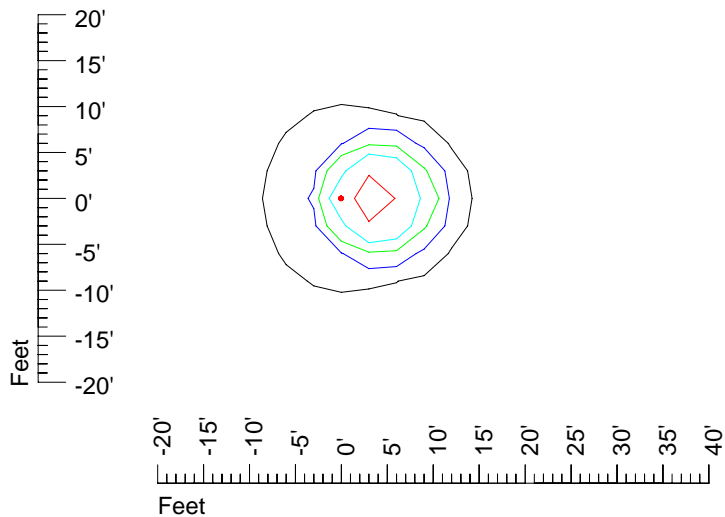

## Isoline template 15' mounting height

Isoline values — 0.1 fc — 0.25 fc — 0.5 fc — 1.0 fc — 2.0 fc

Mounting height 15' Tilt 0°

Mounting height 15' Tilt 30°

Mounting height 15' Tilt 15°

Mounting height 15' Tilt 45°