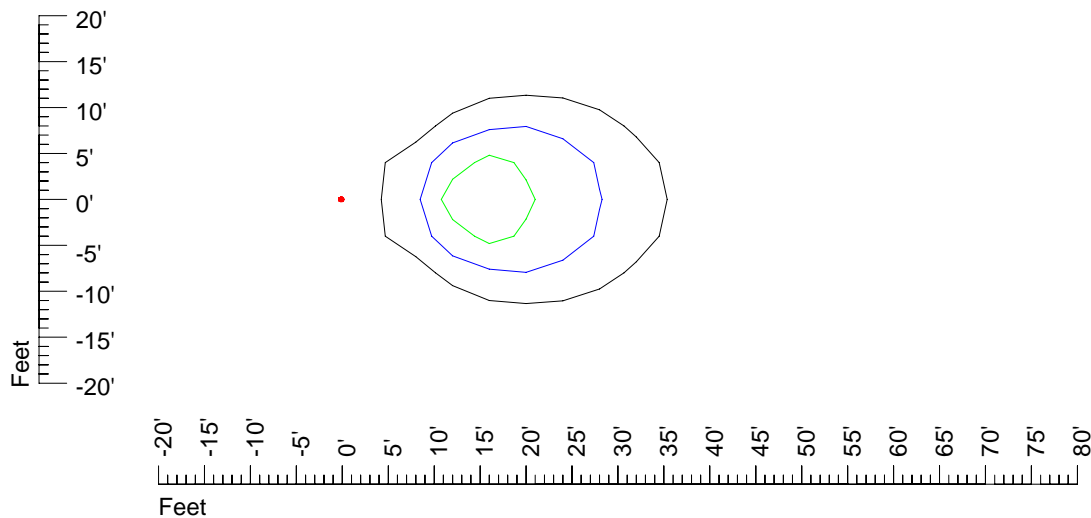

## Isoline template 20' mounting height

Isoline values — 0.1 fc — 0.25 fc — 0.5 fc — 1.0 fc — 2.0 fc

Mounting height 20' Tilt 0°

Mounting height 20' Tilt 30°

Mounting height 20' Tilt 15°

Mounting height 20' Tilt 45°