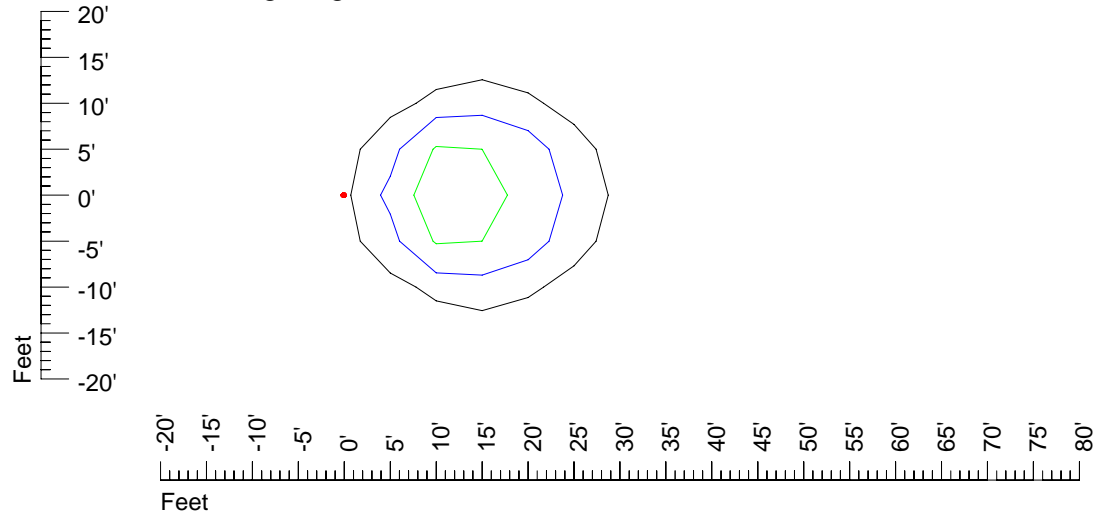

## Isoline template 20' mounting height

Isoline values — 0.1 fc — 0.25 fc — 0.5 fc — 1.0 fc — 2.0 fc

Mounting height 20' Tilt 0°

Mounting height 20' Tilt 30°

Mounting height 20' Tilt 15°

Mounting height 20' Tilt 45°

## Isoline template 25' mounting height

Isoline values — 0.1 fc — 0.25 fc — 0.5 fc — 1.0 fc — 2.0 fc

Mounting height 25' Tilt 0°

Mounting height 25' Tilt 30°

Mounting height 25' Tilt 15°

Mounting height 25' Tilt 45°