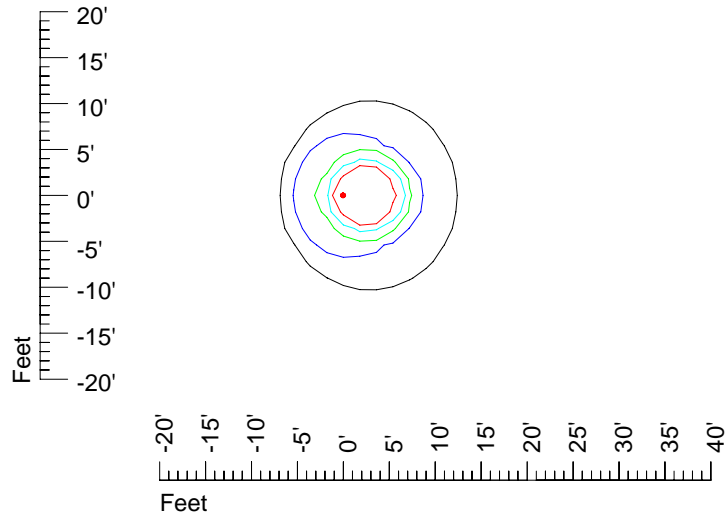

## Isoline template 7' mounting height

Isoline values — 0.1 fc — 0.25 fc — 0.5 fc — 1.0 fc — 2.0 fc

Mounting height 7' Tilt 0°

Mounting height 7' Tilt 30°

Mounting height 7' Tilt 15°

Mounting height 7' Tilt 45°

## Isoline template 9' mounting height

Isoline values — 0.1 fc — 0.25 fc — 0.5 fc — 1.0 fc — 2.0 fc

Mounting height 9' Tilt 0°

Mounting height 9' Tilt 30°

Mounting height 9' Tilt 15°

Mounting height 9' Tilt 45°