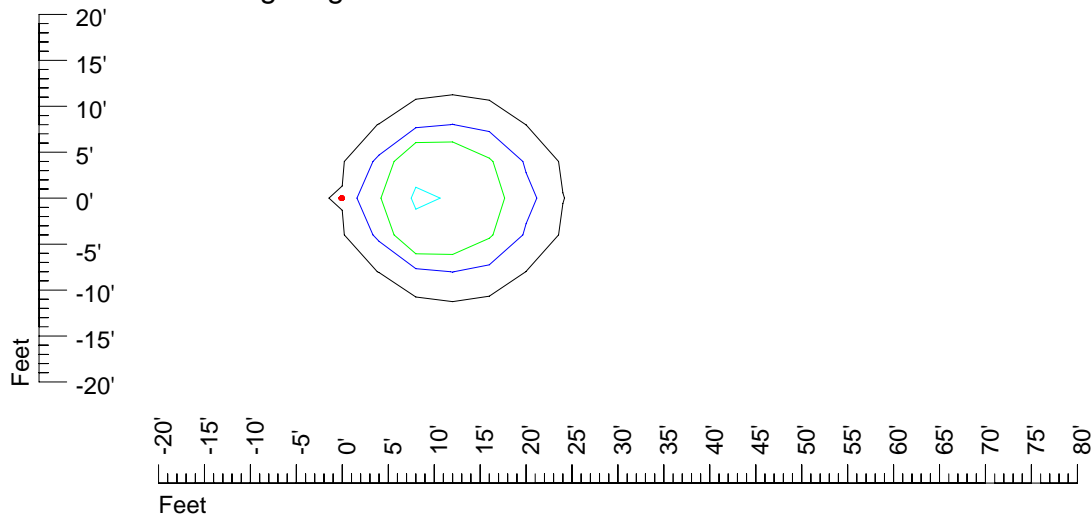

## Isoline template 20' mounting height

Isoline values — 0.1 fc — 0.25 fc — 0.5 fc — 1.0 fc — 2.0 fc

Mounting height 20' Tilt 0°

Mounting height 20' Tilt 30°

Mounting height 20' Tilt 15°

Mounting height 20' Tilt 45°