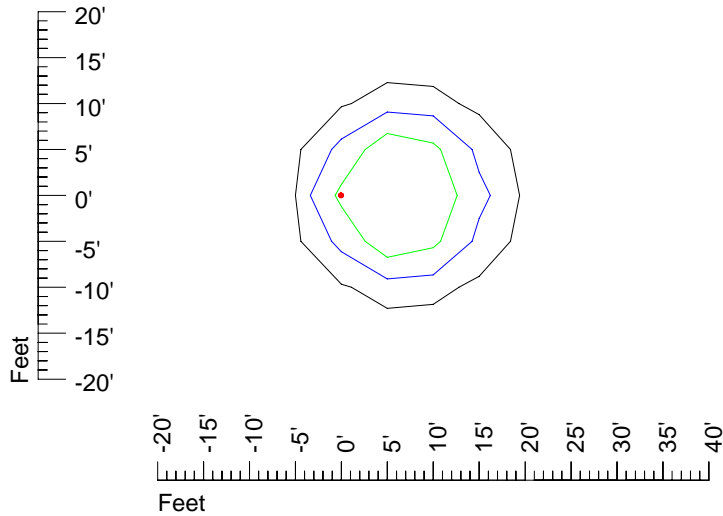

## Isoline template 20' mounting height

Isoline values — 0.1 fc — 0.25 fc — 0.5 fc — 1.0 fc — 2.0 fc

Mounting height 20' Tilt 0°

Mounting height 20' Tilt 30°

Mounting height 20' Tilt 15°

Mounting height 20' Tilt 45°

## Isoline template 25' mounting height

Isoline values — 0.1 fc — 0.25 fc — 0.5 fc — 1.0 fc — 2.0 fc

Mounting height 25' Tilt 0°

Mounting height 25' Tilt 30°

Mounting height 25' Tilt 15°

Mounting height 25' Tilt 45°