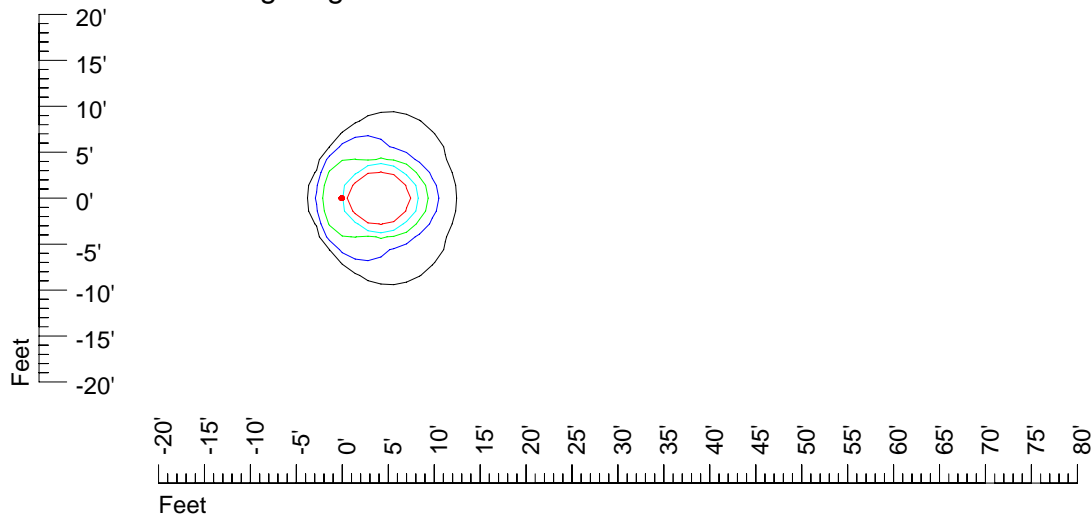

## Isoline template 7' mounting height

Isoline values — 0.1 fc — 0.25 fc — 0.5 fc — 1.0 fc — 2.0 fc

Mounting height 7' Tilt 0°

Mounting height 7' Tilt 30°

Mounting height 7' Tilt 15°

Mounting height 7' Tilt 45°