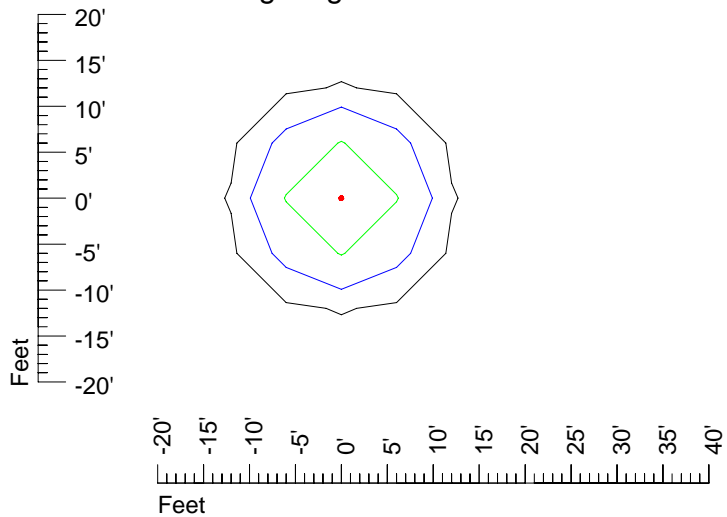

IES Photometric files E313

Isoline template 30' mounting height

Isoline values — 0.1 fc — 0.25 fc — 0.5 fc — 1.0 fc — 2.0 fc

Mounting height 30' Tilt 0°