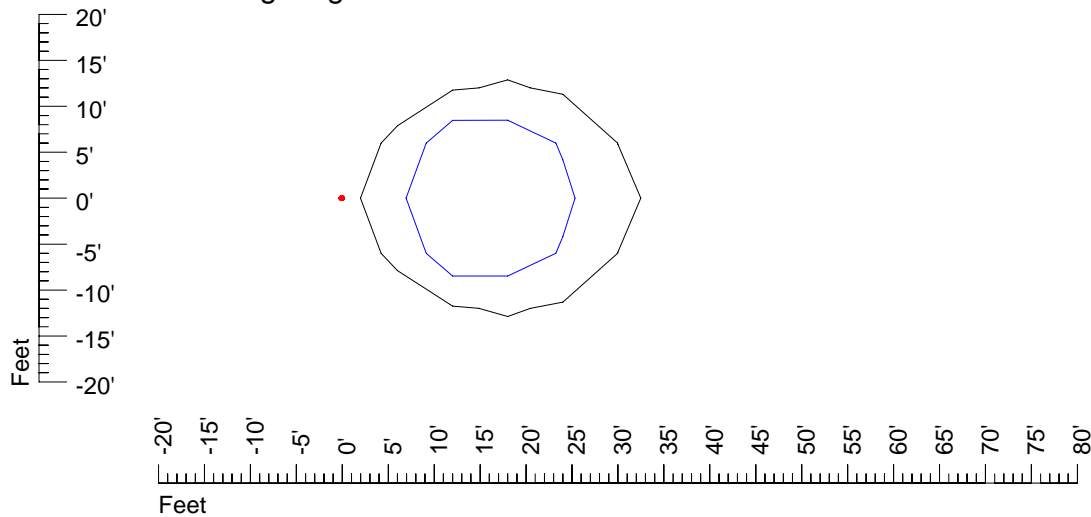

## Isoline template 25' mounting height

Isoline values — 0.1 fc — 0.25 fc — 0.5 fc — 1.0 fc — 2.0 fc

Mounting height 25' Tilt 0°

Mounting height 25' Tilt 30°

Mounting height 25' Tilt 15°

Mounting height 25' Tilt 45°

## Isoline template 30' mounting height

Isoline values — 0.1 fc — 0.25 fc — 0.5 fc — 1.0 fc — 2.0 fc

Mounting height 30' Tilt 0°

Mounting height 30' Tilt 30°

Mounting height 30' Tilt 15°

Mounting height 30' Tilt 45°