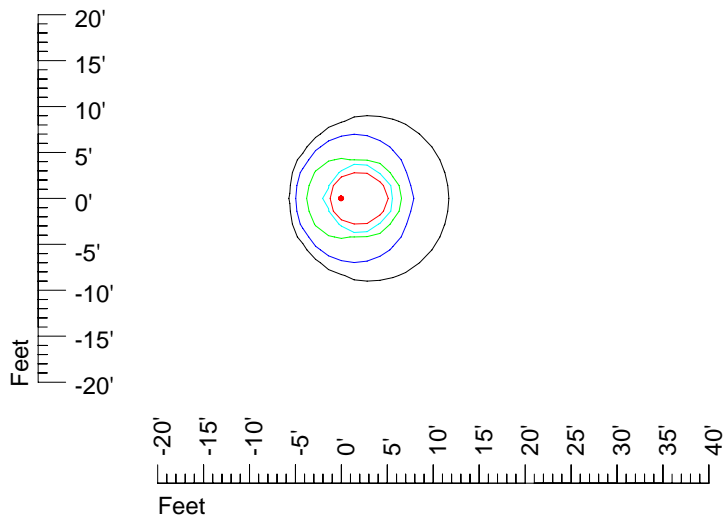

## Isoline template 7' mounting height

Isoline values — 0.1 fc — 0.25 fc — 0.5 fc — 1.0 fc — 2.0 fc

Mounting height 7' Tilt 0°

Mounting height 7' Tilt 30°

Mounting height 7' Tilt 15°

Mounting height 7' Tilt 45°