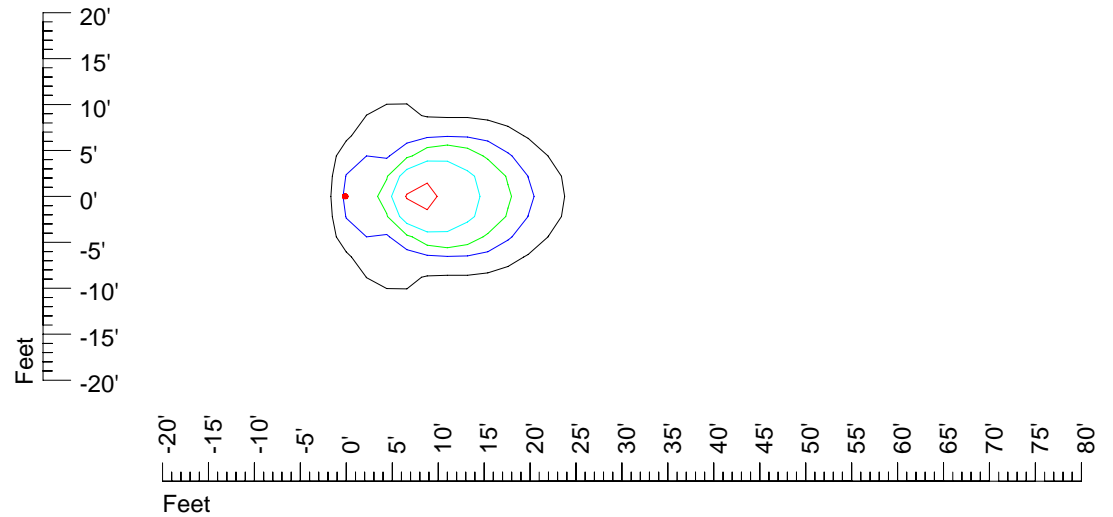

## Isoline template 11' mounting height

Isoline values — 0.1 fc — 0.25 fc — 0.5 fc — 1.0 fc — 2.0 fc

Mounting height 11' Tilt 0°

Mounting height 11' Tilt 30°

Mounting height 11' Tilt 15°

Mounting height 11' Tilt 45°