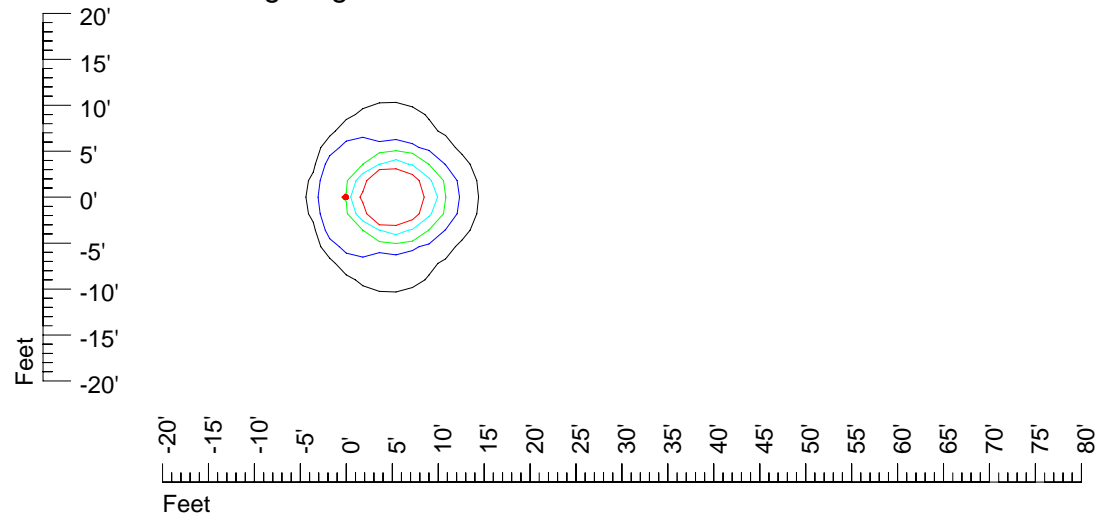

Mounting height 9' Tilt 30°