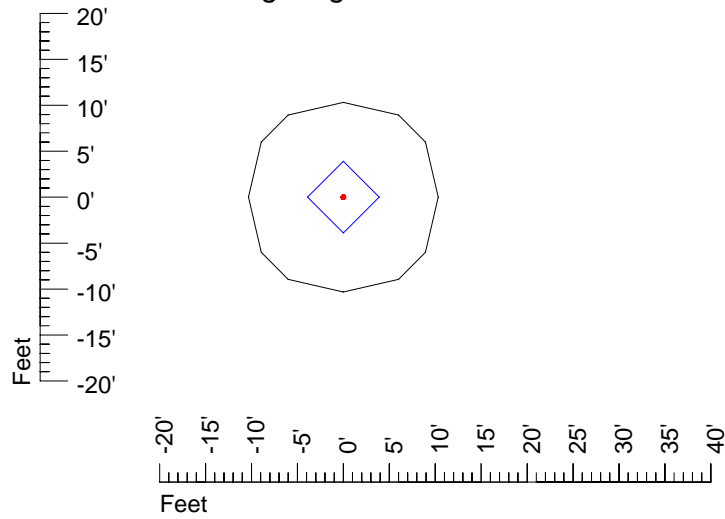

IES Photometric files E314-10

Isoline template 30' mounting height

Isoline values — 0.1 fc — 0.25 fc — 0.5 fc — 1.0 fc — 2.0 fc

Mounting height 30' Tilt 0°