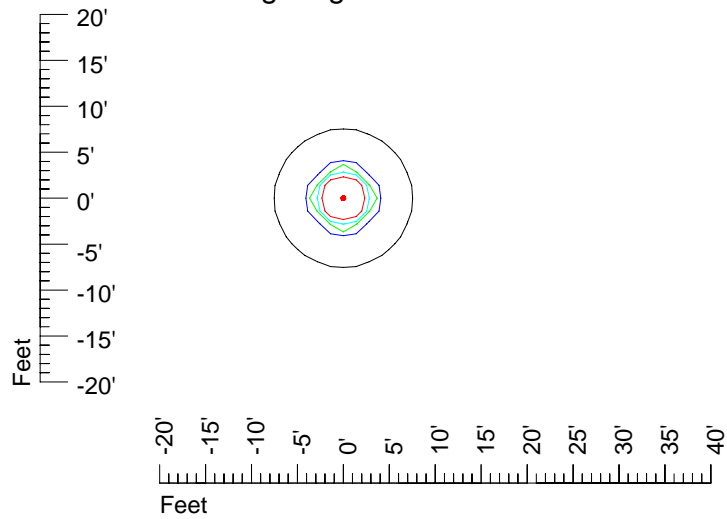

IES Photometric files E314-10

Isoline template 7' mounting height

Isoline values — 0.1 fc — 0.25 fc — 0.5 fc — 1.0 fc — 2.0 fc

Mounting height 7' Tilt 0°

Mounting height 7' Tilt 30°

Mounting height 7' Tilt 15°

Mounting height 7' Tilt 45°

IES Photometric files E314-10

Isoline template 9' mounting height

Isoline values — 0.1 fc — 0.25 fc — 0.5 fc — 1.0 fc — 2.0 fc

Mounting height 9' Tilt 0°

Mounting height 9' Tilt 30°

Mounting height 9' Tilt 15°

Mounting height 9' Tilt 45°

IES Photometric files E314-10

Isoline template 11' mounting height

Isoline values — 0.1 fc — 0.25 fc — 0.5 fc — 1.0 fc — 2.0 fc

Mounting height 11' Tilt 0°

Mounting height 20' Tilt 0°

Mounting height 20' Tilt 30°

Mounting height 20' Tilt 15°

Mounting height 20' Tilt 45°

IES Photometric files E314-10

Isoline template 25' mounting height

Isoline values — 0.1 fc — 0.25 fc — 0.5 fc — 1.0 fc — 2.0 fc