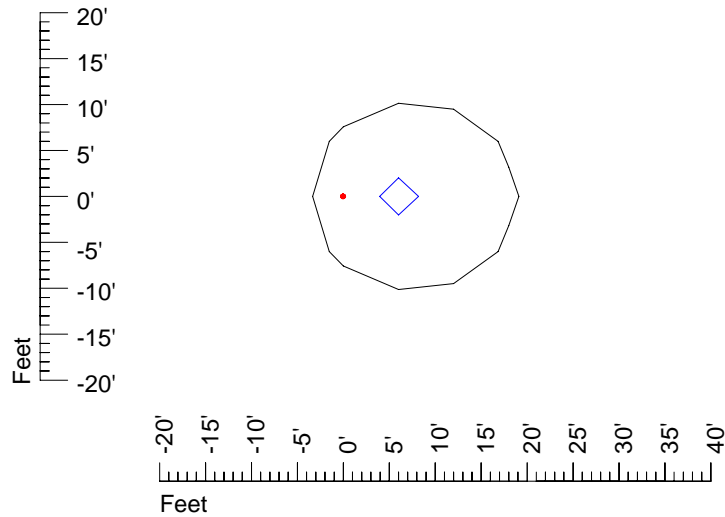

Mounting height 30' Tilt 15°