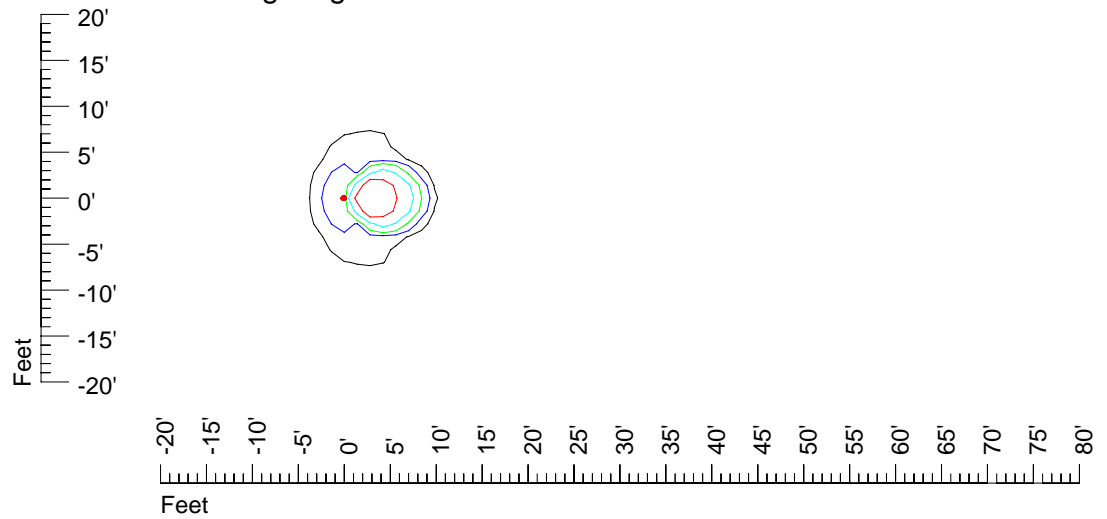

IES Photometric files E314-10

Isoline template 7' mounting height

Isoline values — 0.1 fc — 0.25 fc — 0.5 fc — 1.0 fc — 2.0 fc

Mounting height 7' Tilt 0°

Mounting height 7' Tilt 30°

Mounting height 7' Tilt 15°

Mounting height 7' Tilt 45°

IES Photometric files E314-10

Isoline template 9' mounting height

Isoline values — 0.1 fc — 0.25 fc — 0.5 fc — 1.0 fc — 2.0 fc

Mounting height 9' Tilt 0°

Mounting height 9' Tilt 30°