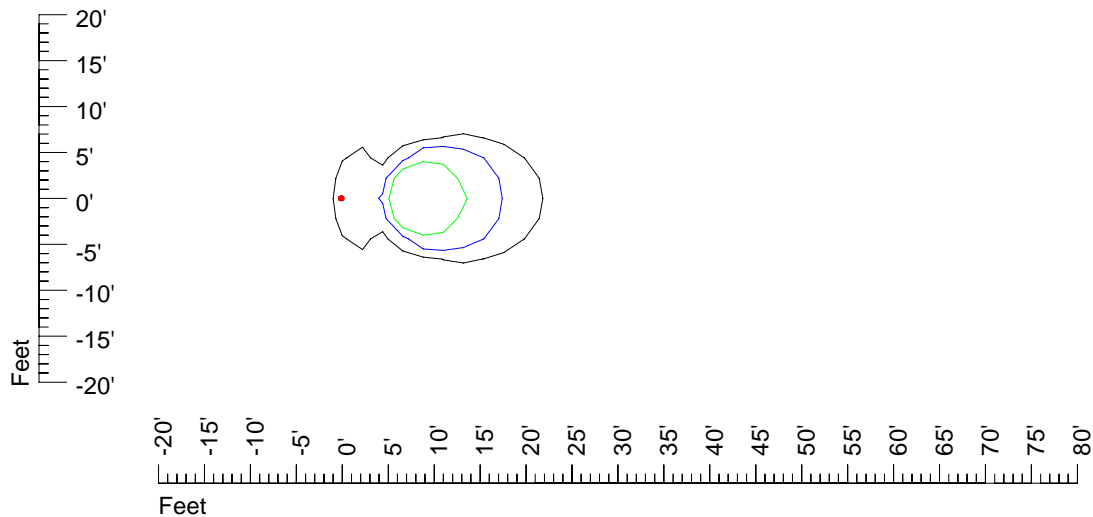

Mounting height 11' Tilt 45°