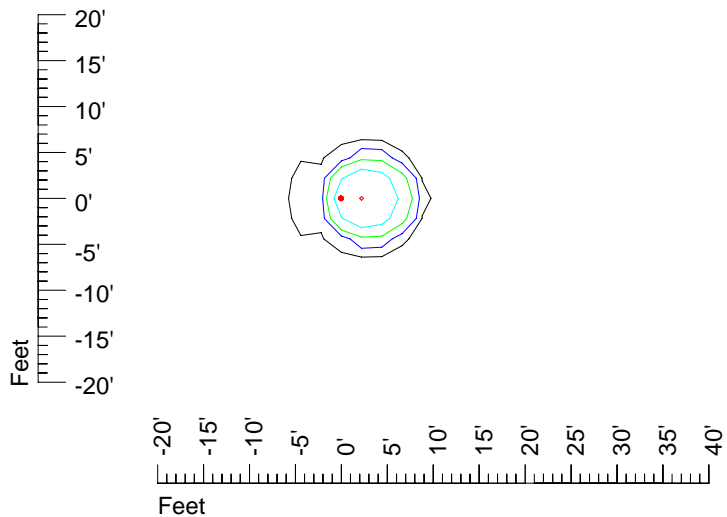

IES Photometric files E314-10

Isoline template 7' mounting height

Isoline values — 0.1 fc — 0.25 fc — 0.5 fc — 1.0 fc — 2.0 fc

Mounting height 7' Tilt 0°

Mounting height 7' Tilt 30°

Mounting height 7' Tilt 15°

Mounting height 7' Tilt 45°

IES Photometric files E314-10

Isoline template 9' mounting height

Isoline values — 0.1 fc — 0.25 fc — 0.5 fc — 1.0 fc — 2.0 fc

Mounting height 9' Tilt 0°

Mounting height 9' Tilt 30°

Mounting height 9' Tilt 15°

Mounting height 9' Tilt 45°

IES Photometric files E314-10

Isoline template 11' mounting height

Isoline values — 0.1 fc — 0.25 fc — 0.5 fc — 1.0 fc — 2.0 fc

Mounting height 11' Tilt 0°

Mounting height 11' Tilt 30°

Mounting height 11' Tilt 15°

Mounting height 11' Tilt 45°

IES Photometric files E314-10

Isoline template 15' mounting height

Isoline values — 0.1 fc — 0.25 fc — 0.5 fc — 1.0 fc — 2.0 fc