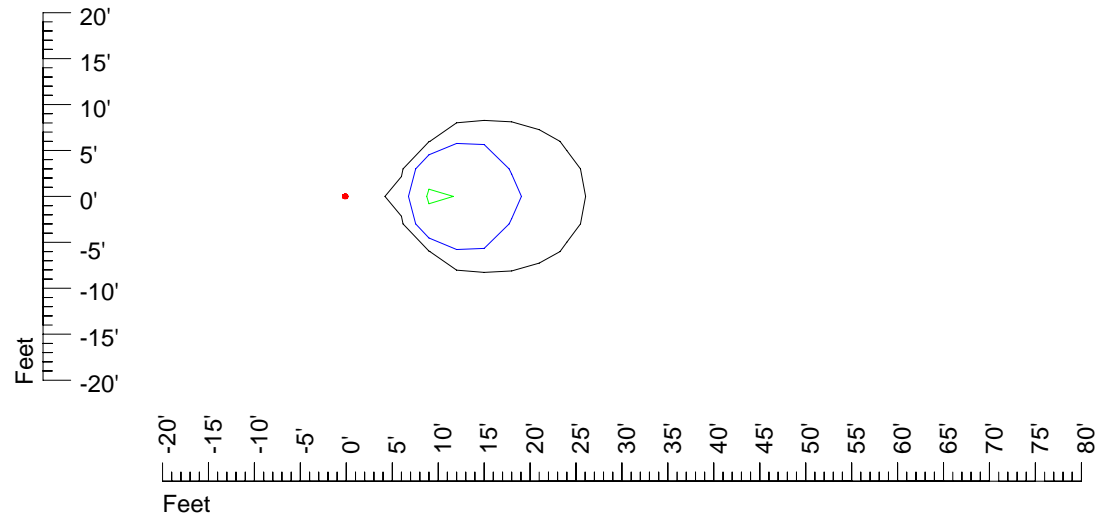

Mounting height 15' Tilt 0°

Mounting height 15' Tilt 30°

Mounting height 15' Tilt 15°

Mounting height 15' Tilt 45°

IES Photometric files E314-10

Isoline template 20' mounting height

Isoline values — 0.1 fc — 0.25 fc — 0.5 fc — 1.0 fc — 2.0 fc