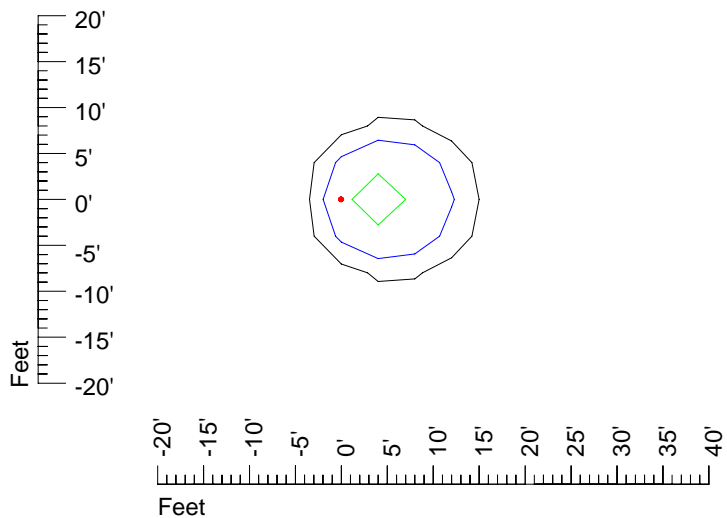

IES Photometric files E314-10

Isoline template 7' mounting height

Isoline values — 0.1 fc — 0.25 fc — 0.5 fc — 1.0 fc — 2.0 fc

Mounting height 7' Tilt 0°

Mounting height 7' Tilt 30°

Mounting height 7' Tilt 15°

Mounting height 11' Tilt 30°

Mounting height 11' Tilt 15°

Mounting height 11' Tilt 45°

IES Photometric files E314-10

Isoline template 15' mounting height

Isoline values — 0.1 fc — 0.25 fc — 0.5 fc — 1.0 fc — 2.0 fc

Mounting height 15' Tilt 0°

Mounting height 15' Tilt 30°

Mounting height 15' Tilt 15°

Mounting height 15' Tilt 45°

IES Photometric files E314-10

Isoline template 20' mounting height

Isoline values — 0.1 fc — 0.25 fc — 0.5 fc — 1.0 fc — 2.0 fc

Mounting height 20' Tilt 0°

Mounting height 20' Tilt 30°

Mounting height 20' Tilt 15°

Mounting height 20' Tilt 45°

IES Photometric files E314-10

Isoline template 25' mounting height

Isoline values — 0.1 fc — 0.25 fc — 0.5 fc — 1.0 fc — 2.0 fc