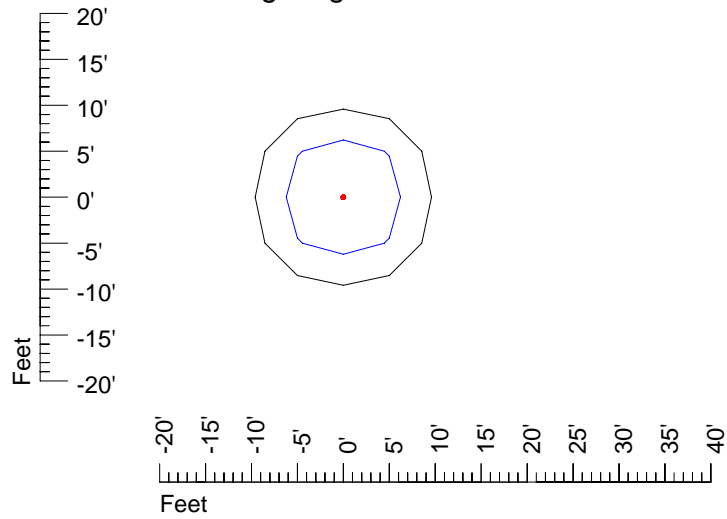

IES Photometric files E314-10

Isoline template 7' mounting height

Isoline values — 0.1 fc — 0.25 fc — 0.5 fc — 1.0 fc — 2.0 fc

Mounting height 7' Tilt 0°

Mounting height 7' Tilt 30°

Mounting height 7' Tilt 15°

Mounting height 15' Tilt 0°

Mounting height 15' Tilt 30°

Mounting height 15' Tilt 15°

Mounting height 15' Tilt 45°

IES Photometric files E314-10

Isoline template 20' mounting height

Isoline values — 0.1 fc — 0.25 fc — 0.5 fc — 1.0 fc — 2.0 fc

Mounting height 20' Tilt 0°

Mounting height 20' Tilt 30°

Mounting height 20' Tilt 15°

Mounting height 20' Tilt 45°

IES Photometric files E314-10

Isoline template 25' mounting height

Isoline values — 0.1 fc — 0.25 fc — 0.5 fc — 1.0 fc — 2.0 fc

Mounting height 25' Tilt 0°

Mounting height 25' Tilt 30°

Mounting height 25' Tilt 15°

Mounting height 25' Tilt 45°

IES Photometric files E314-10

Isoline template 30' mounting height

Isoline values — 0.1 fc — 0.25 fc — 0.5 fc — 1.0 fc — 2.0 fc