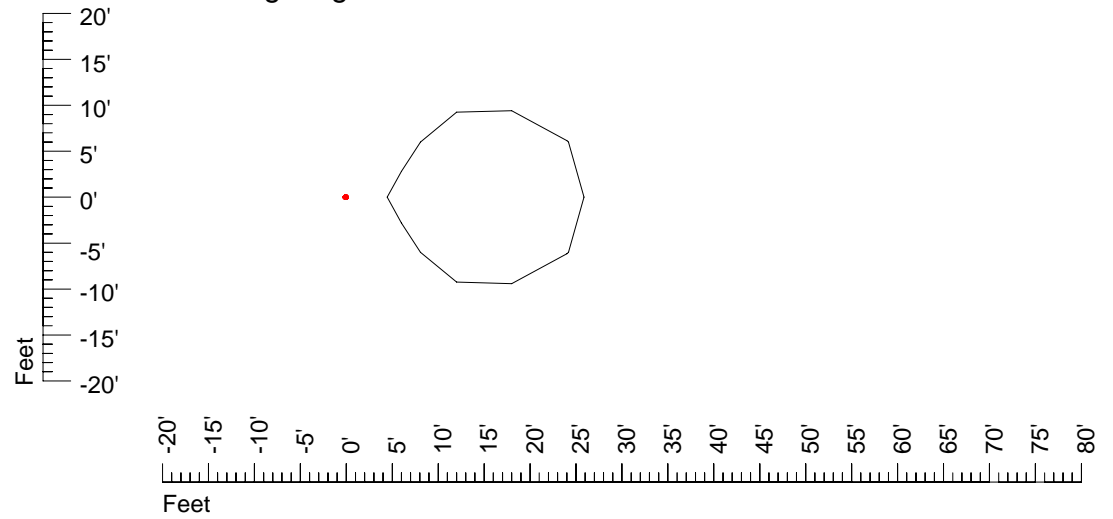

Mounting height 30' Tilt 30°