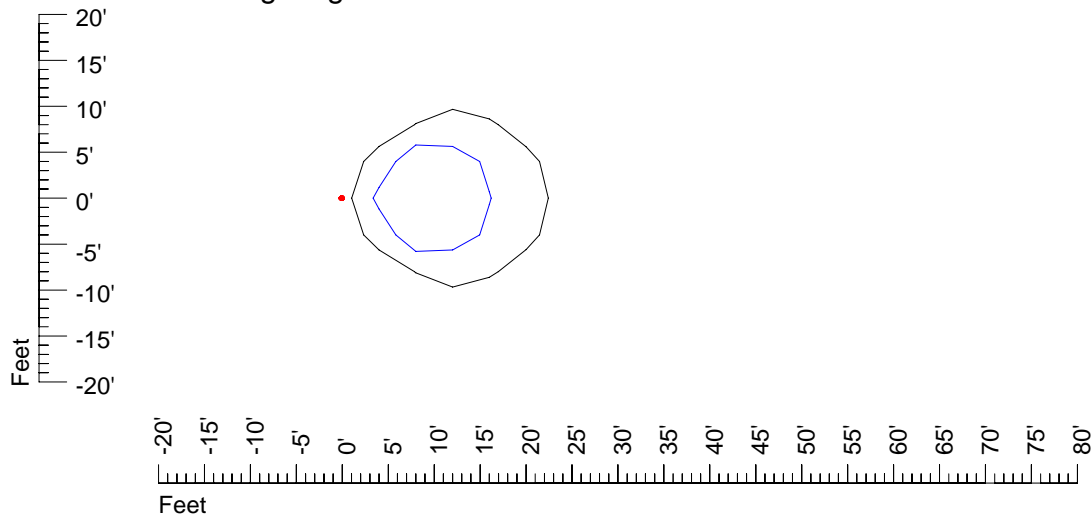

Mounting height 20' Tilt 30°