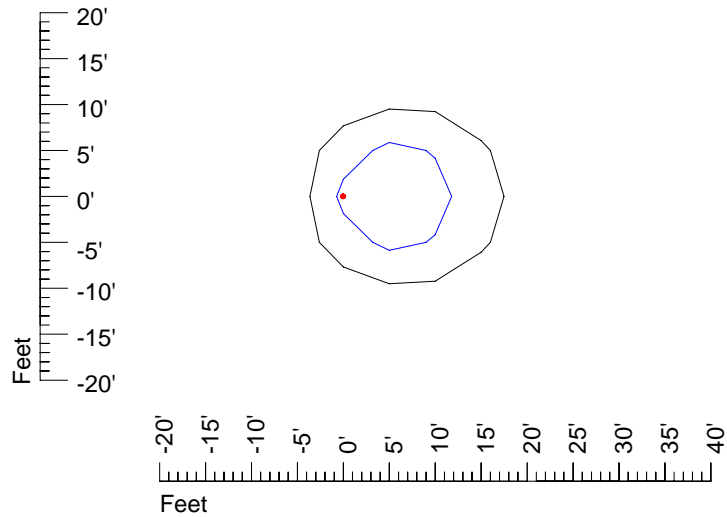

IES Photometric files E314-10

Isoline template 7' mounting height

Isoline values — 0.1 fc — 0.25 fc — 0.5 fc — 1.0 fc — 2.0 fc

Mounting height 7' Tilt 0°

Mounting height 7' Tilt 30°

Mounting height 7' Tilt 15°

Mounting height 15' Tilt 0°

Mounting height 15' Tilt 30°

Mounting height 15' Tilt 15°

Mounting height 15' Tilt 45°

IES Photometric files E314-10

Isoline template 20' mounting height

Isoline values — 0.1 fc — 0.25 fc — 0.5 fc — 1.0 fc — 2.0 fc

Mounting height 20' Tilt 0°

Mounting height 20' Tilt 30°

Mounting height 20' Tilt 15°

Mounting height 20' Tilt 45°

IES Photometric files E314-10

Isoline template 25' mounting height

Isoline values — 0.1 fc — 0.25 fc — 0.5 fc — 1.0 fc — 2.0 fc

Mounting height 25' Tilt 0°

Mounting height 25' Tilt 30°

Mounting height 25' Tilt 15°

Mounting height 25' Tilt 45°

IES Photometric files E314-10

Isoline template 30' mounting height

Isoline values — 0.1 fc — 0.25 fc — 0.5 fc — 1.0 fc — 2.0 fc