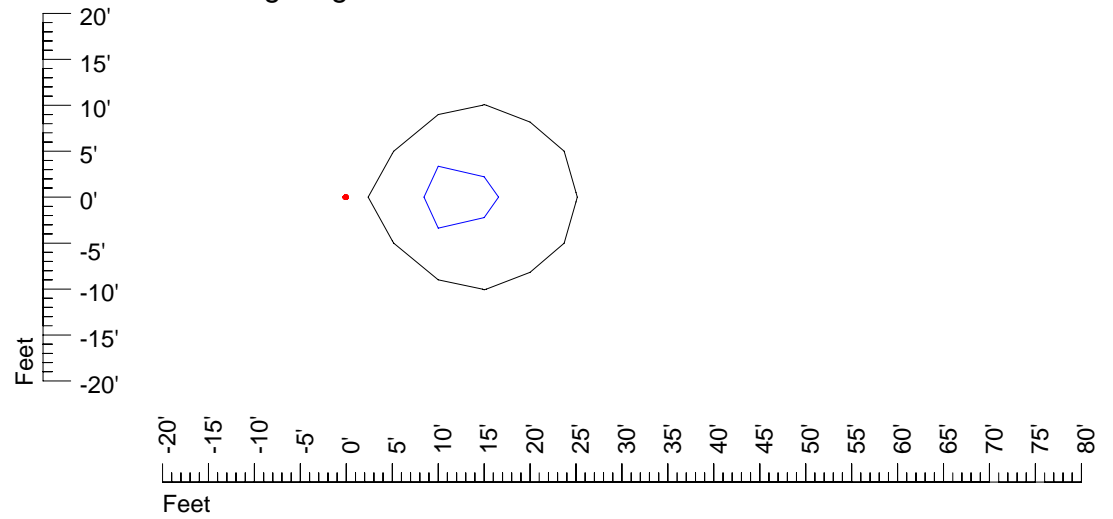

Mounting height 25' Tilt 30°