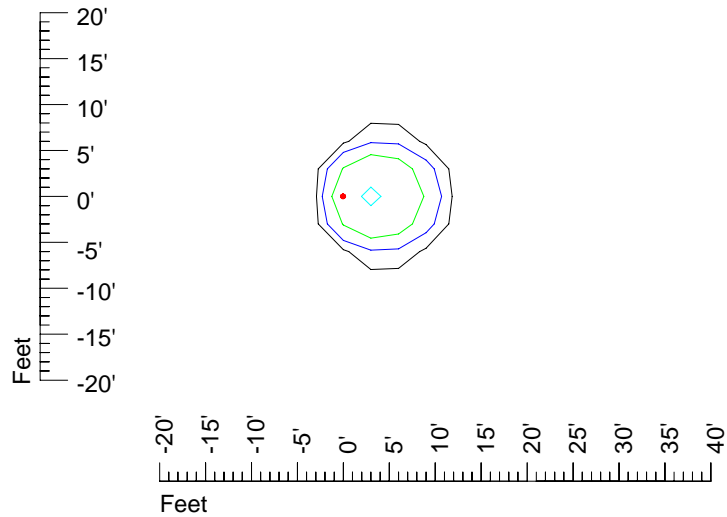

IES Photometric files E314-10

Isoline template 7' mounting height

Isoline values — 0.1 fc — 0.25 fc — 0.5 fc — 1.0 fc — 2.0 fc

Mounting height 7' Tilt 0°

Mounting height 7' Tilt 30°

Mounting height 7' Tilt 15°

Mounting height 9' Tilt 15°

Mounting height 9' Tilt 45°

IES Photometric files E314-10

Isoline template 11' mounting height

Isoline values — 0.1 fc — 0.25 fc — 0.5 fc — 1.0 fc — 2.0 fc

Mounting height 11' Tilt 0°

Mounting height 11' Tilt 30°

Mounting height 11' Tilt 15°

Mounting height 11' Tilt 45°

IES Photometric files E314-10

Isoline template 15' mounting height

Isoline values — 0.1 fc — 0.25 fc — 0.5 fc — 1.0 fc — 2.0 fc

Mounting height 15' Tilt 0°

Mounting height 15' Tilt 30°

Mounting height 15' Tilt 15°

Mounting height 15' Tilt 45°

IES Photometric files E314-10

Isoline template 20' mounting height

Isoline values — 0.1 fc — 0.25 fc — 0.5 fc — 1.0 fc — 2.0 fc