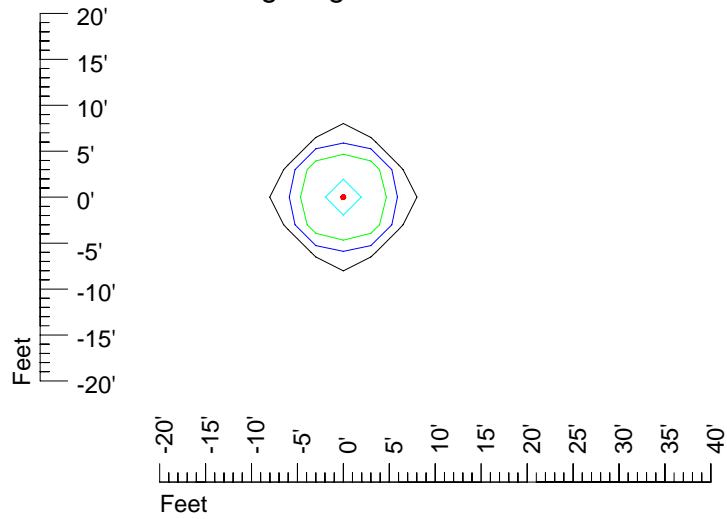

IES Photometric files E314-10

Isoline template 7' mounting height

Isoline values — 0.1 fc — 0.25 fc — 0.5 fc — 1.0 fc — 2.0 fc

Mounting height 7' Tilt 0°

Mounting height 7' Tilt 30°

Mounting height 7' Tilt 15°

Mounting height 9' Tilt 15°

Mounting height 9' Tilt 45°

IES Photometric files E314-10

Isoline template 11' mounting height

Isoline values — 0.1 fc — 0.25 fc — 0.5 fc — 1.0 fc — 2.0 fc

Mounting height 11' Tilt 0°

Mounting height 11' Tilt 30°

Mounting height 11' Tilt 15°

Mounting height 11' Tilt 45°

IES Photometric files E314-10

Isoline template 15' mounting height

Isoline values — 0.1 fc — 0.25 fc — 0.5 fc — 1.0 fc — 2.0 fc

Mounting height 15' Tilt 0°

Mounting height 15' Tilt 30°

Mounting height 15' Tilt 15°

Mounting height 15' Tilt 45°

IES Photometric files E314-10

Isoline template 20' mounting height

Isoline values — 0.1 fc — 0.25 fc — 0.5 fc — 1.0 fc — 2.0 fc