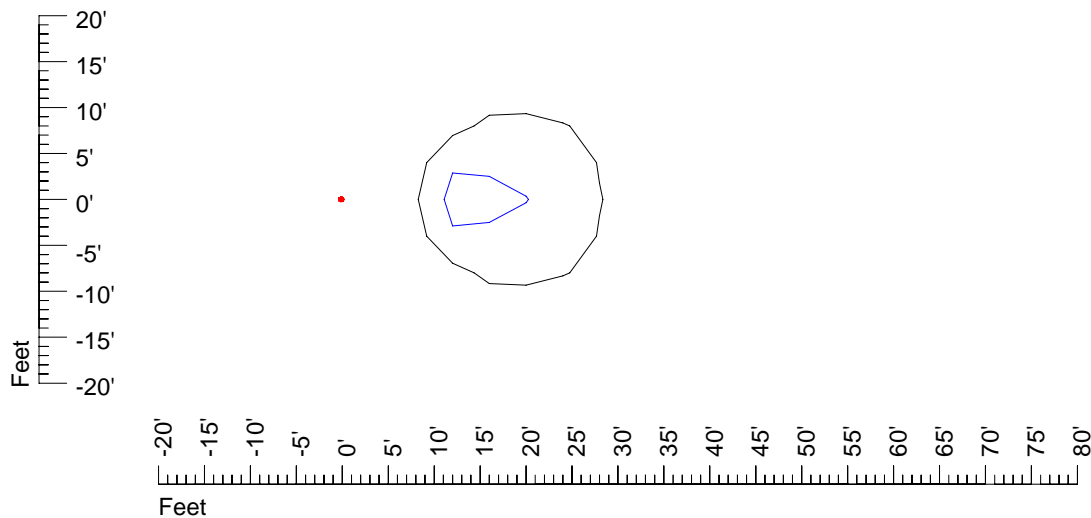

Mounting height 15' Tilt 0°

Mounting height 15' Tilt 30°

Mounting height 15' Tilt 15°

Mounting height 15' Tilt 45°

IES Photometric files E314-10

Isoline template 20' mounting height

Isoline values — 0.1 fc — 0.25 fc — 0.5 fc — 1.0 fc — 2.0 fc

Mounting height 20' Tilt 0°

Mounting height 20' Tilt 30°

Mounting height 20' Tilt 15°

Mounting height 20' Tilt 45°

IES Photometric files E314-10

Isoline template 25' mounting height

Isoline values — 0.1 fc — 0.25 fc — 0.5 fc — 1.0 fc — 2.0 fc