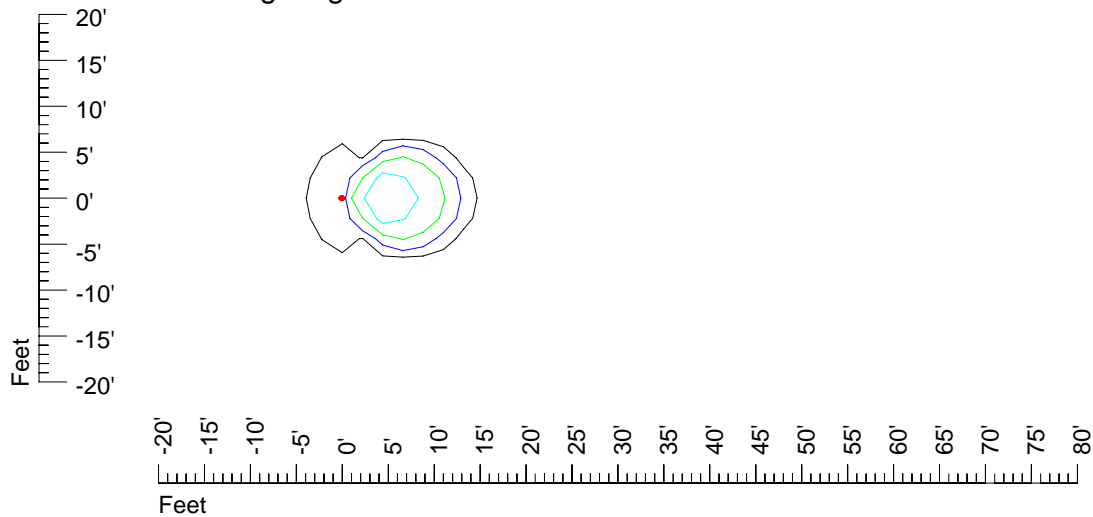

IES Photometric files E314-10

Isoline template 7' mounting height

Isoline values — 0.1 fc — 0.25 fc — 0.5 fc — 1.0 fc — 2.0 fc

Mounting height 7' Tilt 0°

Mounting height 7' Tilt 30°

Mounting height 7' Tilt 15°

Mounting height 9' Tilt 15°

Mounting height 9' Tilt 45°

IES Photometric files E314-10

Isoline template 11' mounting height

Isoline values — 0.1 fc — 0.25 fc — 0.5 fc — 1.0 fc — 2.0 fc

Mounting height 11' Tilt 0°

Mounting height 11' Tilt 30°

Mounting height 11' Tilt 15°

Mounting height 11' Tilt 45°

IES Photometric files E314-10

Isoline template 15' mounting height

Isoline values — 0.1 fc — 0.25 fc — 0.5 fc — 1.0 fc — 2.0 fc