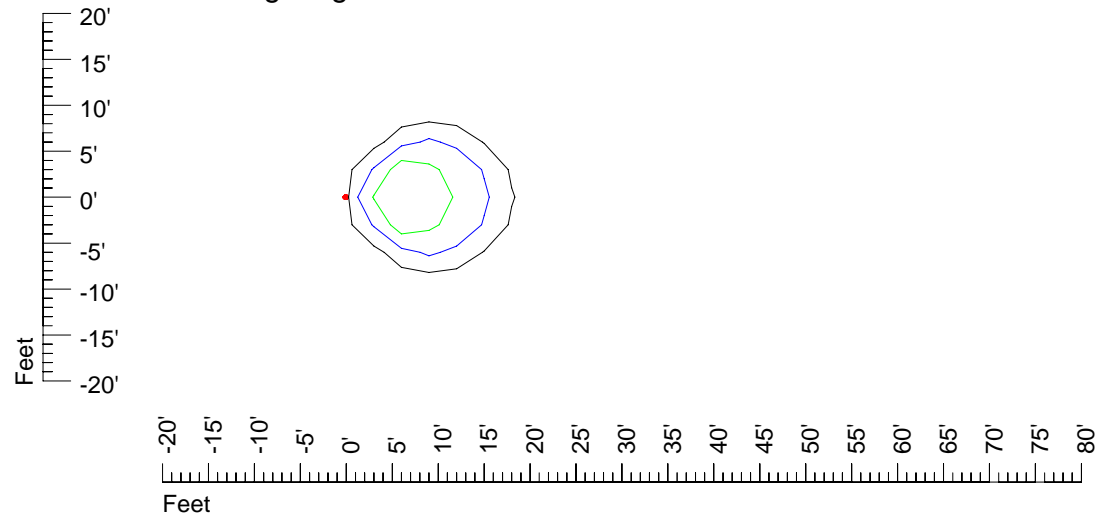

Mounting height 15' Tilt 30°