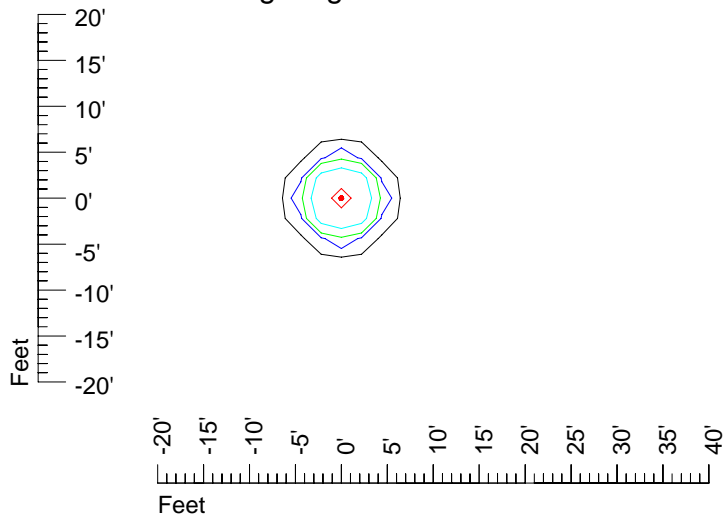

IES Photometric files E314-10

Isoline template 7' mounting height

Isoline values — 0.1 fc — 0.25 fc — 0.5 fc — 1.0 fc — 2.0 fc

Mounting height 7' Tilt 0°

Mounting height 7' Tilt 30°

Mounting height 7' Tilt 15°

Mounting height 7' Tilt 45°

IES Photometric files E314-10

Isoline template 9' mounting height

Isoline values — 0.1 fc — 0.25 fc — 0.5 fc — 1.0 fc — 2.0 fc

Mounting height 9' Tilt 0°

Mounting height 9' Tilt 30°

Mounting height 9' Tilt 15°

Mounting height 9' Tilt 45°

IES Photometric files E314-10

Isoline template 11' mounting height

Isoline values — 0.1 fc — 0.25 fc — 0.5 fc — 1.0 fc — 2.0 fc

Mounting height 11' Tilt 0°

Mounting height 11' Tilt 30°

Mounting height 11' Tilt 15°

Mounting height 11' Tilt 45°

IES Photometric files E314-10

Isoline template 15' mounting height

Isoline values — 0.1 fc — 0.25 fc — 0.5 fc — 1.0 fc — 2.0 fc