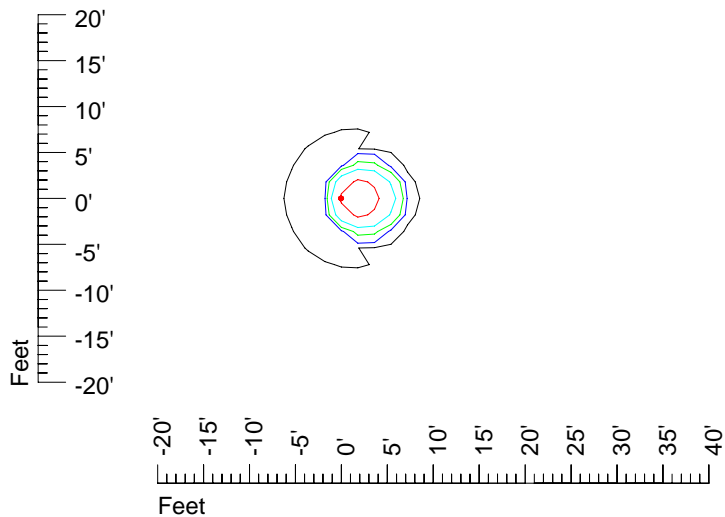

IES Photometric files E314-10

Isoline template 7' mounting height

Isoline values — 0.1 fc — 0.25 fc — 0.5 fc — 1.0 fc — 2.0 fc

Mounting height 7' Tilt 0°

Mounting height 7' Tilt 30°

Mounting height 7' Tilt 15°

Mounting height 7' Tilt 45°

IES Photometric files E314-10

Isoline template 9' mounting height

Isoline values — 0.1 fc — 0.25 fc — 0.5 fc — 1.0 fc — 2.0 fc

Mounting height 9' Tilt 0°

Mounting height 9' Tilt 30°

Mounting height 9' Tilt 15°

Mounting height 9' Tilt 45°

IES Photometric files E314-10

Isoline template 11' mounting height

Isoline values — 0.1 fc — 0.25 fc — 0.5 fc — 1.0 fc — 2.0 fc

Mounting height 11' Tilt 0°

Mounting height 11' Tilt 30°

Mounting height 11' Tilt 15°

Mounting height 11' Tilt 45°

IES Photometric files E314-10

Isoline template 15' mounting height

Isoline values — 0.1 fc — 0.25 fc — 0.5 fc — 1.0 fc — 2.0 fc