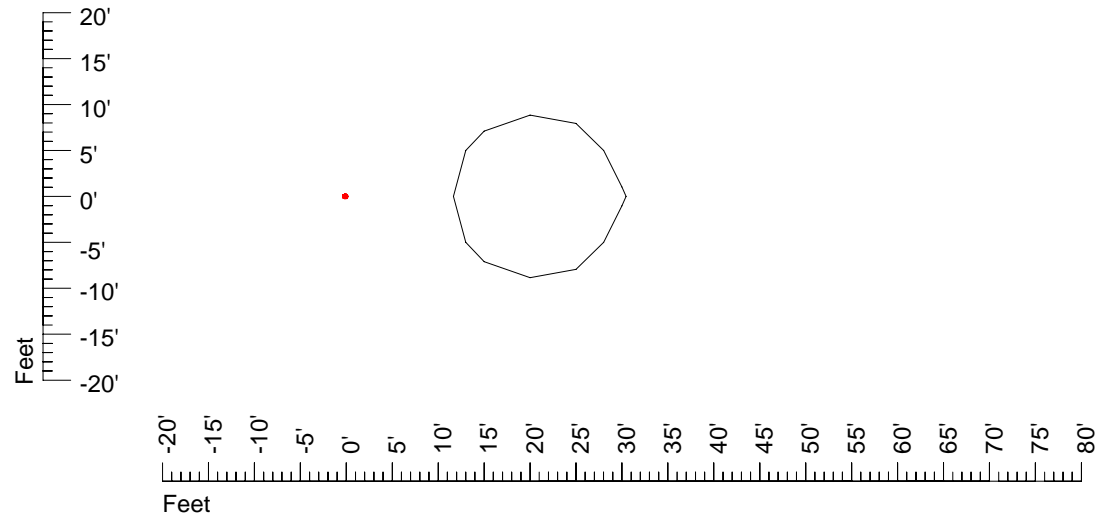

Mounting height 20' Tilt 0°

Mounting height 20' Tilt 30°

Mounting height 20' Tilt 15°

Mounting height 20' Tilt 45°

IES Photometric files E314-10

Isoline template 25' mounting height

Isoline values — 0.1 fc — 0.25 fc — 0.5 fc — 1.0 fc — 2.0 fc

Mounting height 25' Tilt 0°

Mounting height 25' Tilt 30°

Mounting height 25' Tilt 15°

Mounting height 25' Tilt 45°

IES Photometric files E314-10

Isoline template 30' mounting height

Isoline values — 0.1 fc — 0.25 fc — 0.5 fc — 1.0 fc — 2.0 fc

Mounting height 30' Tilt 0°

Mounting height 30' Tilt 30°

Mounting height 30' Tilt 15°

Mounting height 30' Tilt 45°