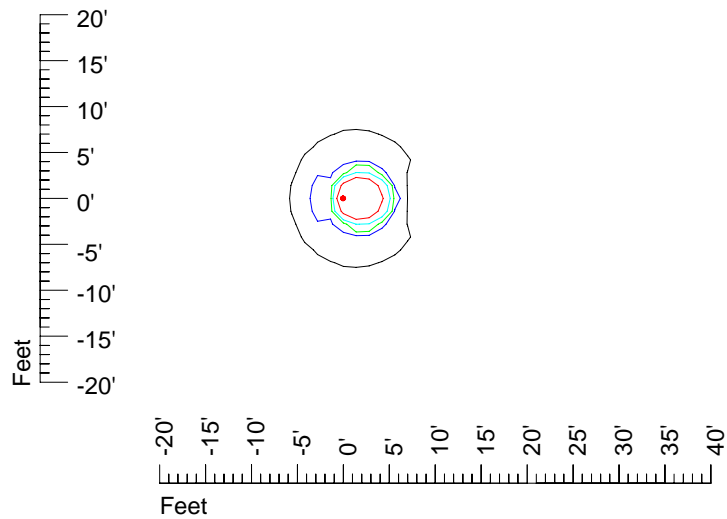

IES Photometric files E314-10

Isoline template 7' mounting height

Isoline values — 0.1 fc — 0.25 fc — 0.5 fc — 1.0 fc — 2.0 fc

Mounting height 7' Tilt 0°

Mounting height 7' Tilt 30°

Mounting height 7' Tilt 15°

Mounting height 7' Tilt 45°

IES Photometric files E314-10

Isoline template 9' mounting height

Isoline values — 0.1 fc — 0.25 fc — 0.5 fc — 1.0 fc — 2.0 fc

Mounting height 9' Tilt 0°

Mounting height 9' Tilt 30°

Mounting height 9' Tilt 15°

Mounting height 9' Tilt 45°

IES Photometric files E314-10

Isoline template 11' mounting height

Isoline values — 0.1 fc — 0.25 fc — 0.5 fc — 1.0 fc — 2.0 fc

Mounting height 11' Tilt 0°

Mounting height 20' Tilt 0°

Mounting height 20' Tilt 30°

Mounting height 20' Tilt 15°

Mounting height 20' Tilt 45°

IES Photometric files E314-10

Isoline template 25' mounting height

Isoline values — 0.1 fc — 0.25 fc — 0.5 fc — 1.0 fc — 2.0 fc