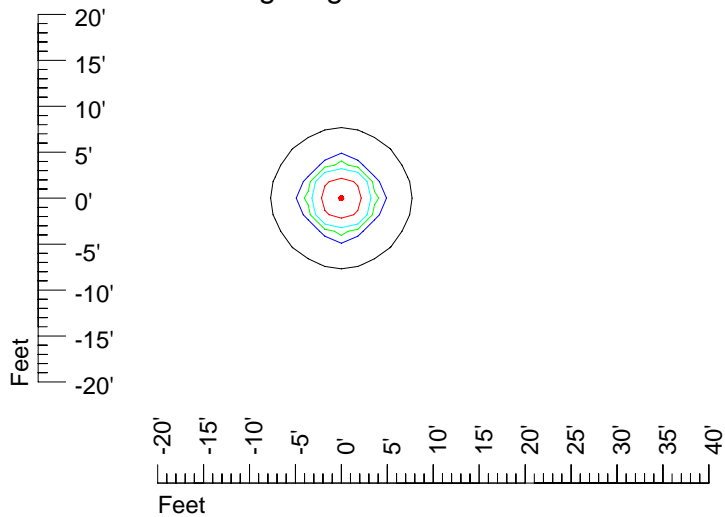

IES Photometric files E314-10

Isoline template 7' mounting height

Isoline values — 0.1 fc — 0.25 fc — 0.5 fc — 1.0 fc — 2.0 fc

Mounting height 7' Tilt 0°

Mounting height 7' Tilt 30°

Mounting height 7' Tilt 15°

Mounting height 7' Tilt 45°

IES Photometric files E314-10

Isoline template 9' mounting height

Isoline values — 0.1 fc — 0.25 fc — 0.5 fc — 1.0 fc — 2.0 fc

Mounting height 9' Tilt 0°

Mounting height 9' Tilt 30°

Mounting height 9' Tilt 15°

Mounting height 9' Tilt 45°

IES Photometric files E314-10

Isoline template 11' mounting height

Isoline values — 0.1 fc — 0.25 fc — 0.5 fc — 1.0 fc — 2.0 fc

Mounting height 11' Tilt 0°