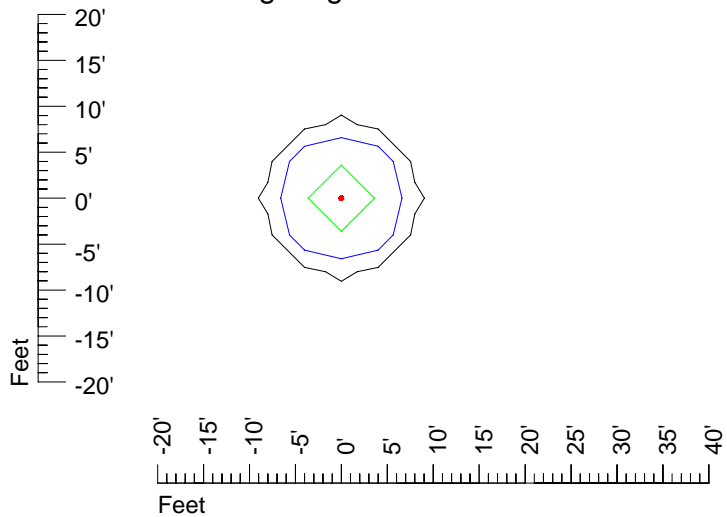

IES Photometric files E314-10

Isoline template 7' mounting height

Isoline values — 0.1 fc — 0.25 fc — 0.5 fc — 1.0 fc — 2.0 fc

Mounting height 7' Tilt 0°

Mounting height 7' Tilt 30°

Mounting height 7' Tilt 15°

Mounting height 11' Tilt 30°

Mounting height 11' Tilt 15°

Mounting height 11' Tilt 45°

IES Photometric files E314-10

Isoline template 15' mounting height

Isoline values — 0.1 fc — 0.25 fc — 0.5 fc — 1.0 fc — 2.0 fc

Mounting height 15' Tilt 0°

Mounting height 15' Tilt 30°

Mounting height 15' Tilt 15°

Mounting height 15' Tilt 45°

IES Photometric files E314-10

Isoline template 20' mounting height

Isoline values — 0.1 fc — 0.25 fc — 0.5 fc — 1.0 fc — 2.0 fc

Mounting height 20' Tilt 0°

Mounting height 20' Tilt 30°

Mounting height 20' Tilt 15°

Mounting height 20' Tilt 45°

IES Photometric files E314-10

Isoline template 25' mounting height

Isoline values — 0.1 fc — 0.25 fc — 0.5 fc — 1.0 fc — 2.0 fc