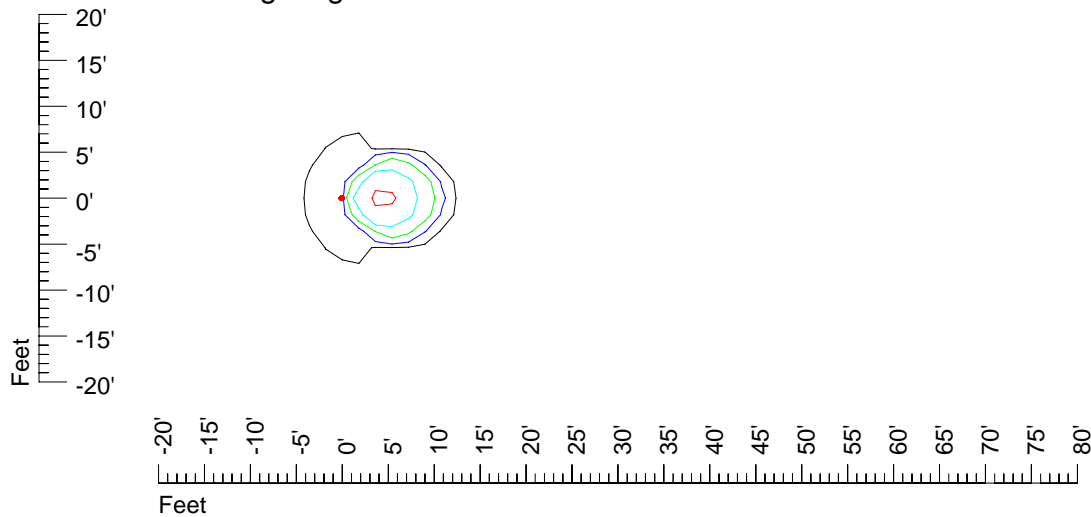

IES Photometric files E314-10

Isoline template 7' mounting height

Isoline values — 0.1 fc — 0.25 fc — 0.5 fc — 1.0 fc — 2.0 fc

Mounting height 7' Tilt 0°

Mounting height 7' Tilt 30°

Mounting height 7' Tilt 15°

Mounting height 7' Tilt 45°

IES Photometric files E314-10

Isoline template 9' mounting height

Isoline values — 0.1 fc — 0.25 fc — 0.5 fc — 1.0 fc — 2.0 fc

Mounting height 9' Tilt 0°

Mounting height 9' Tilt 30°

Mounting height 9' Tilt 15°

Mounting height 9' Tilt 45°

IES Photometric files E314-10

Isoline template 11' mounting height

Isoline values — 0.1 fc — 0.25 fc — 0.5 fc — 1.0 fc — 2.0 fc

Mounting height 11' Tilt 0°