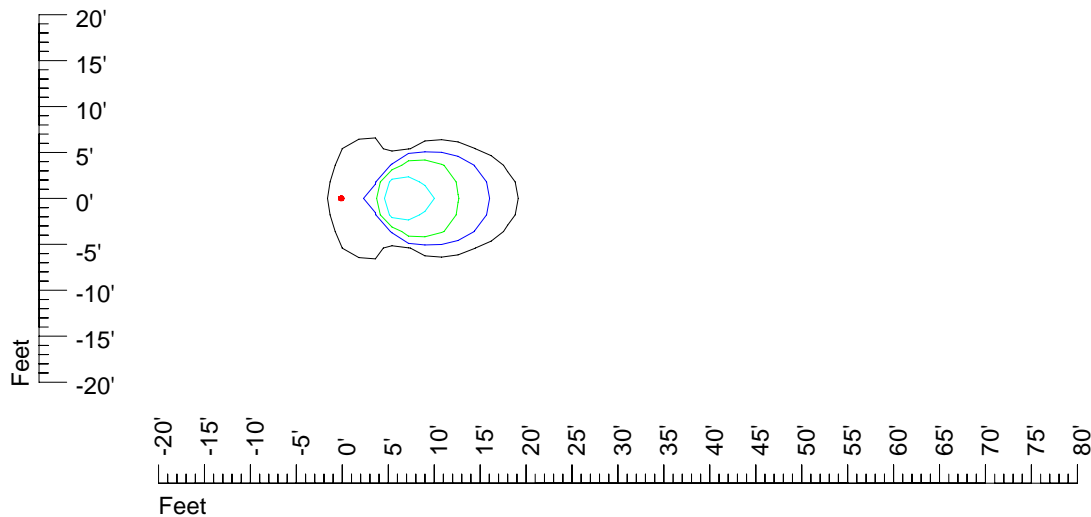

Mounting height 9' Tilt 45°