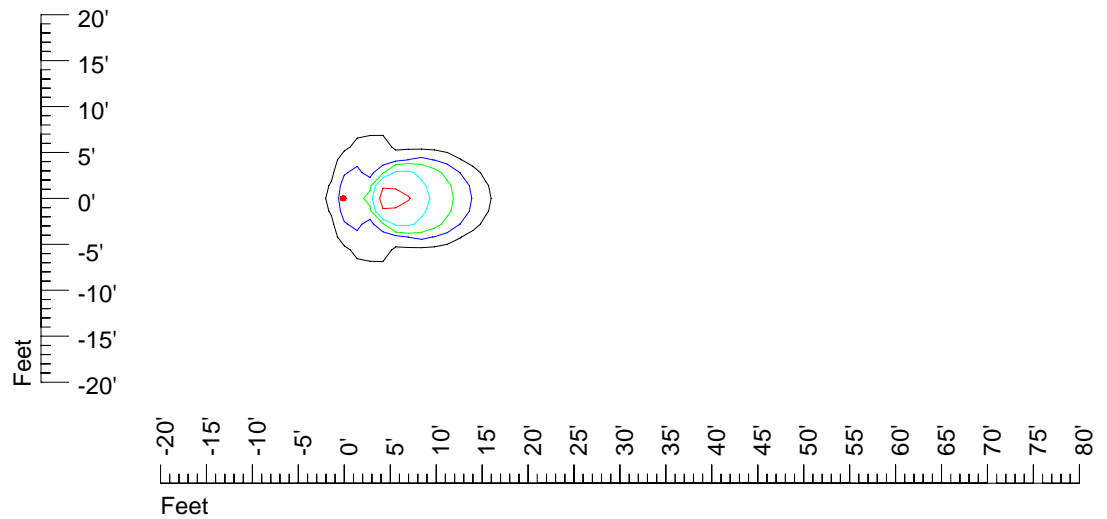

IES Photometric files E314-10

Isoline template 7' mounting height

Isoline values — 0.1 fc — 0.25 fc — 0.5 fc — 1.0 fc — 2.0 fc

Mounting height 7' Tilt 0°

Mounting height 7' Tilt 30°

Mounting height 7' Tilt 15°

Mounting height 7' Tilt 45°

IES Photometric files E314-10

Isoline template 9' mounting height

Isoline values — 0.1 fc — 0.25 fc — 0.5 fc — 1.0 fc — 2.0 fc

Mounting height 9' Tilt 0°

Mounting height 9' Tilt 30°