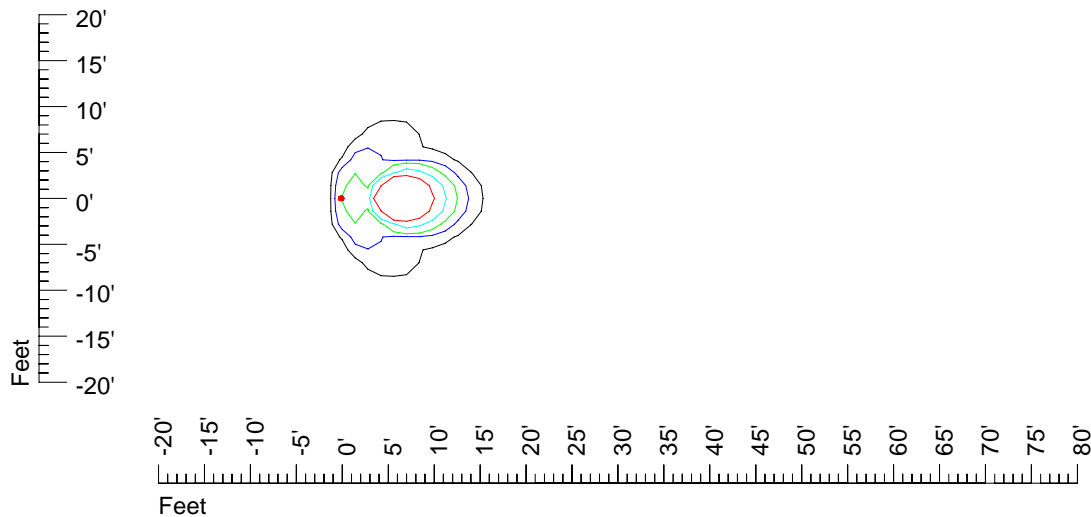

IES Photometric files E316

Isoline template 7' mounting height

Isoline values — 0.1 fc — 0.25 fc — 0.5 fc — 1.0 fc — 2.0 fc

Mounting height 7' Tilt 0°

Mounting height 7' Tilt 30°

Mounting height 7' Tilt 15°

Mounting height 7' Tilt 45°

IES Photometric files E316

Isoline template 9' mounting height

Isoline values — 0.1 fc — 0.25 fc — 0.5 fc — 1.0 fc — 2.0 fc

Mounting height 9' Tilt 0°

Mounting height 9' Tilt 30°