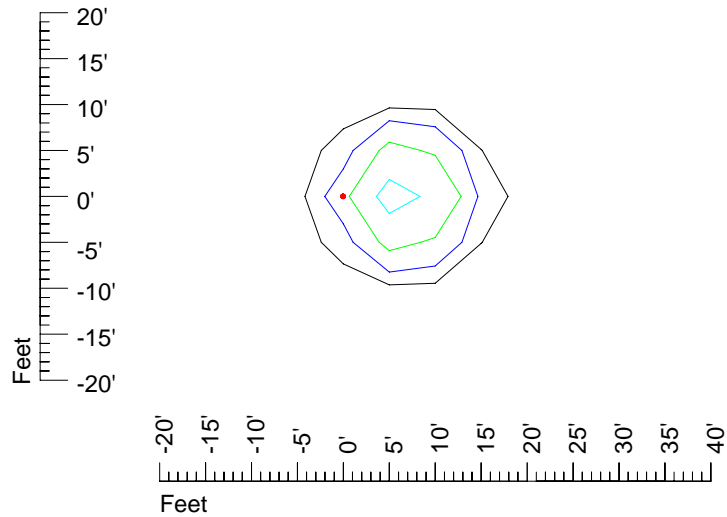

Mounting height 11' Tilt 30°

Mounting height 11' Tilt 15°

Mounting height 11' Tilt 45°

IES Photometric files E316

Isoline template 15' mounting height

Isoline values — 0.1 fc — 0.25 fc — 0.5 fc — 1.0 fc — 2.0 fc

Mounting height 15' Tilt 0°

Mounting height 15' Tilt 30°

Mounting height 15' Tilt 15°

Mounting height 15' Tilt 45°

IES Photometric files E316

Isoline template 20' mounting height

Isoline values — 0.1 fc — 0.25 fc — 0.5 fc — 1.0 fc — 2.0 fc

Mounting height 20' Tilt 0°

Mounting height 20' Tilt 30°

Mounting height 20' Tilt 15°

Mounting height 20' Tilt 45°

IES Photometric files E316

Isoline template 25' mounting height

Isoline values — 0.1 fc — 0.25 fc — 0.5 fc — 1.0 fc — 2.0 fc

Mounting height 25' Tilt 0°

Mounting height 25' Tilt 30°

Mounting height 25' Tilt 15°

Mounting height 25' Tilt 45°

IES Photometric files E316

Isoline template 30' mounting height

Isoline values — 0.1 fc — 0.25 fc — 0.5 fc — 1.0 fc — 2.0 fc