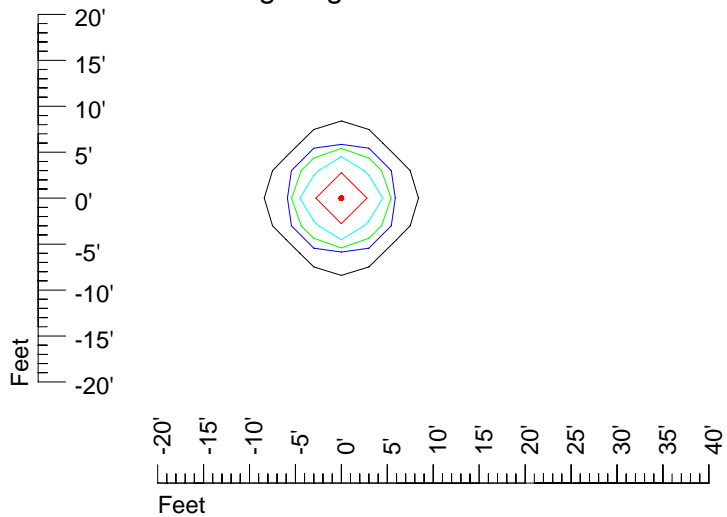

IES Photometric files E316

Isoline template 15' mounting height

Isoline values — 0.1 fc — 0.25 fc — 0.5 fc — 1.0 fc — 2.0 fc

Mounting height 15' Tilt 0°