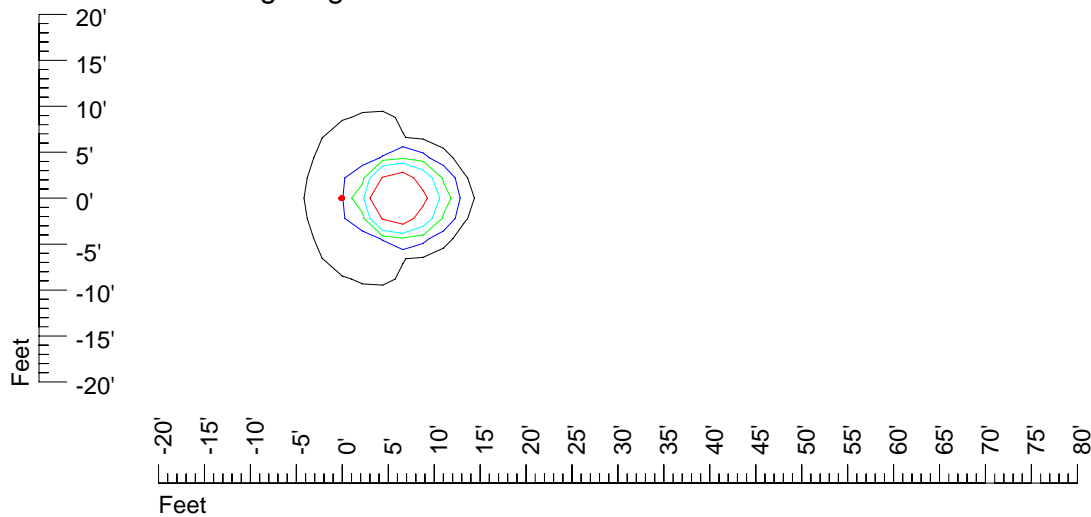

Mounting height 11' Tilt 30°