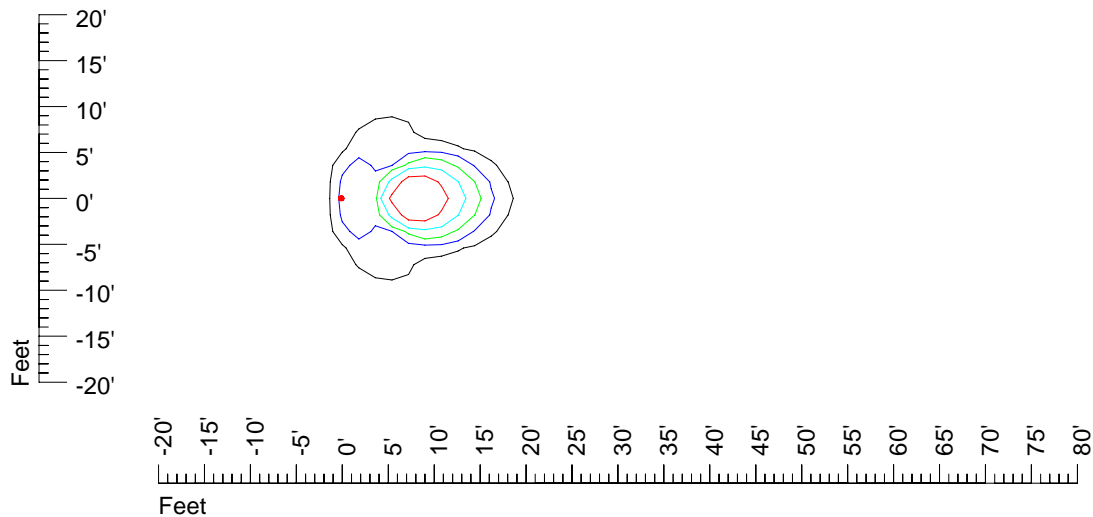

Mounting height 9' Tilt 45°