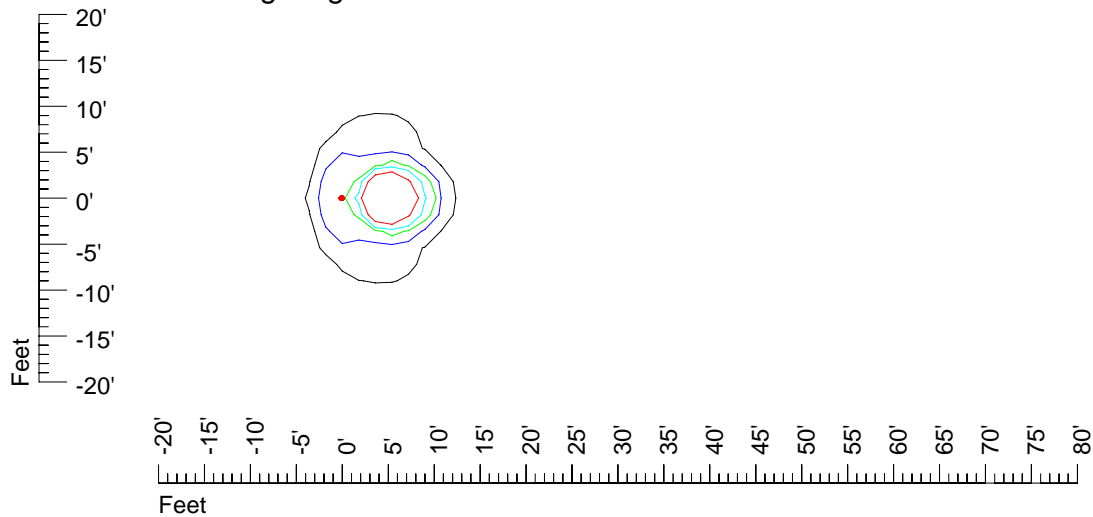

IES Photometric files E316

Isoline template 7' mounting height

Isoline values — 0.1 fc — 0.25 fc — 0.5 fc — 1.0 fc — 2.0 fc

Mounting height 7' Tilt 0°

Mounting height 7' Tilt 30°

Mounting height 7' Tilt 15°

Mounting height 7' Tilt 45°

IES Photometric files E316

Isoline template 9' mounting height

Isoline values — 0.1 fc — 0.25 fc — 0.5 fc — 1.0 fc — 2.0 fc

Mounting height 9' Tilt 0°

Mounting height 9' Tilt 30°