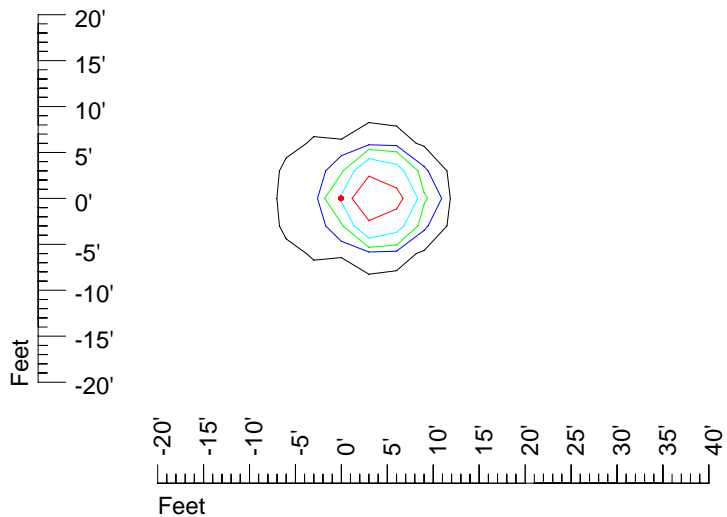

IES Photometric files E316

Isoline template 7' mounting height

Isoline values — 0.1 fc — 0.25 fc — 0.5 fc — 1.0 fc — 2.0 fc

Mounting height 7' Tilt 0°

Mounting height 7' Tilt 30°

Mounting height 7' Tilt 15°

Mounting height 9' Tilt 15°

Mounting height 9' Tilt 45°

IES Photometric files E316

Isoline template 11' mounting height

Isoline values — 0.1 fc — 0.25 fc — 0.5 fc — 1.0 fc — 2.0 fc

Mounting height 11' Tilt 0°

Mounting height 11' Tilt 30°

Mounting height 11' Tilt 15°

Mounting height 11' Tilt 45°

IES Photometric files E316

Isoline template 15' mounting height

Isoline values — 0.1 fc — 0.25 fc — 0.5 fc — 1.0 fc — 2.0 fc

Mounting height 15' Tilt 0°

Mounting height 15' Tilt 30°

Mounting height 15' Tilt 15°

Mounting height 15' Tilt 45°

IES Photometric files E316

Isoline template 20' mounting height

Isoline values — 0.1 fc — 0.25 fc — 0.5 fc — 1.0 fc — 2.0 fc