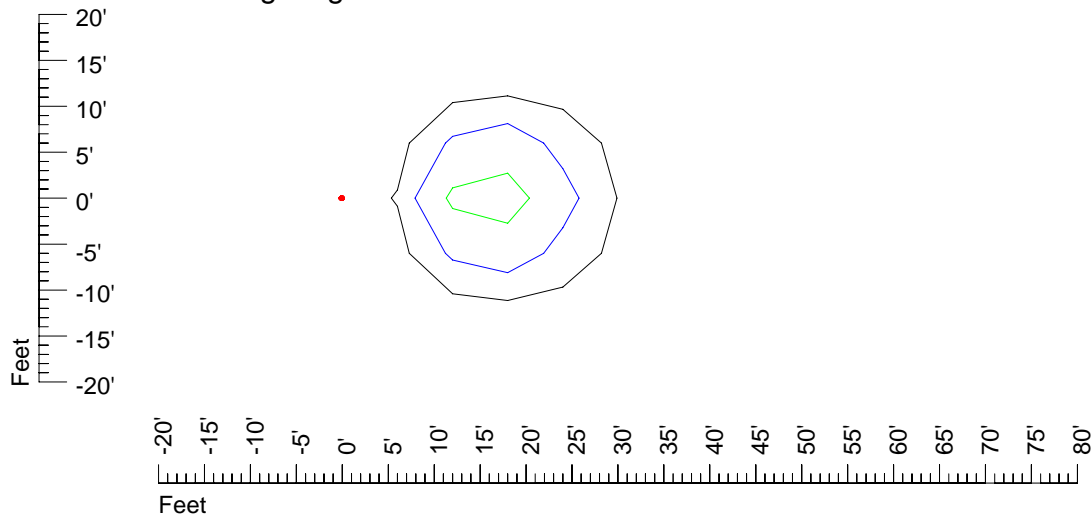

Mounting height 20' Tilt 0°

Mounting height 20' Tilt 30°

Mounting height 20' Tilt 15°

Mounting height 20' Tilt 45°

IES Photometric files E316

Isoline template 25' mounting height

Isoline values — 0.1 fc — 0.25 fc — 0.5 fc — 1.0 fc — 2.0 fc

Mounting height 25' Tilt 0°

Mounting height 25' Tilt 30°

Mounting height 25' Tilt 15°

Mounting height 25' Tilt 45°

IES Photometric files E316

Isoline template 30' mounting height

Isoline values — 0.1 fc — 0.25 fc — 0.5 fc — 1.0 fc — 2.0 fc

Mounting height 30' Tilt 0°

Mounting height 30' Tilt 30°

Mounting height 30' Tilt 15°

Mounting height 30' Tilt 45°