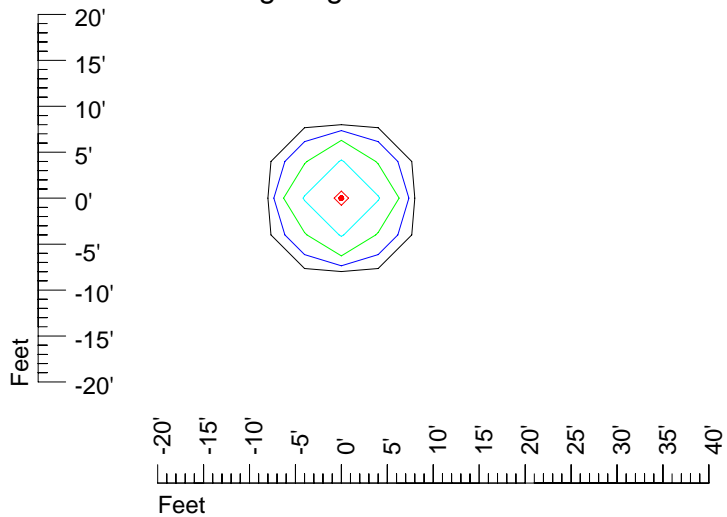

Mounting height 11' Tilt 30°

Mounting height 11' Tilt 15°

Mounting height 11' Tilt 45°

IES Photometric files E316

Isoline template 15' mounting height

Isoline values — 0.1 fc — 0.25 fc — 0.5 fc — 1.0 fc — 2.0 fc

Mounting height 15' Tilt 0°

Mounting height 15' Tilt 30°

Mounting height 15' Tilt 15°

Mounting height 15' Tilt 45°

IES Photometric files E316

Isoline template 20' mounting height

Isoline values — 0.1 fc — 0.25 fc — 0.5 fc — 1.0 fc — 2.0 fc

Mounting height 20' Tilt 0°

Mounting height 20' Tilt 30°

Mounting height 20' Tilt 15°

Mounting height 20' Tilt 45°

IES Photometric files E316

Isoline template 25' mounting height

Isoline values — 0.1 fc — 0.25 fc — 0.5 fc — 1.0 fc — 2.0 fc