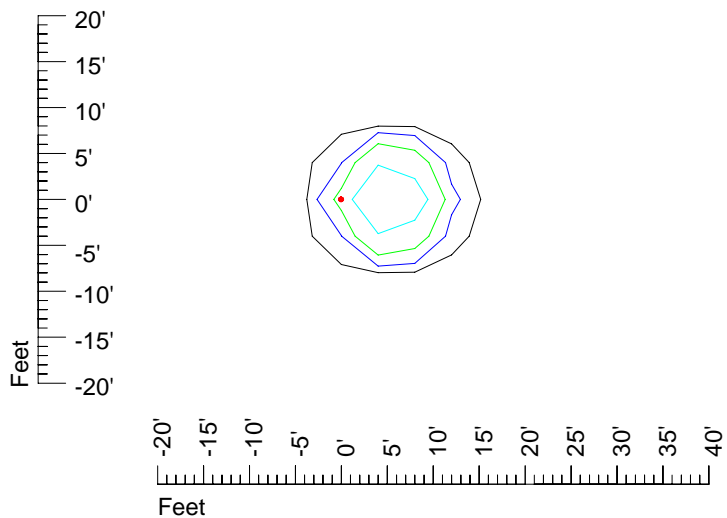

IES Photometric files E316

Isoline template 7' mounting height

Isoline values — 0.1 fc — 0.25 fc — 0.5 fc — 1.0 fc — 2.0 fc

Mounting height 7' Tilt 0°

Mounting height 7' Tilt 30°

Mounting height 7' Tilt 15°

Mounting height 11' Tilt 30°

Mounting height 11' Tilt 15°

Mounting height 11' Tilt 45°

IES Photometric files E316

Isoline template 15' mounting height

Isoline values — 0.1 fc — 0.25 fc — 0.5 fc — 1.0 fc — 2.0 fc

Mounting height 15' Tilt 0°

Mounting height 15' Tilt 30°

Mounting height 15' Tilt 15°

Mounting height 15' Tilt 45°

IES Photometric files E316

Isoline template 20' mounting height

Isoline values — 0.1 fc — 0.25 fc — 0.5 fc — 1.0 fc — 2.0 fc

Mounting height 20' Tilt 0°

Mounting height 20' Tilt 30°

Mounting height 20' Tilt 15°

Mounting height 20' Tilt 45°

IES Photometric files E316

Isoline template 25' mounting height

Isoline values — 0.1 fc — 0.25 fc — 0.5 fc — 1.0 fc — 2.0 fc