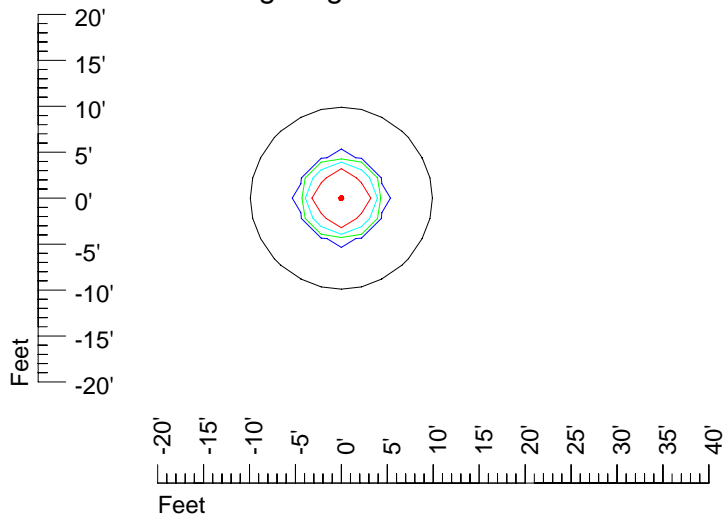

IES Photometric files E316

Isoline template 7' mounting height

Isoline values — 0.1 fc — 0.25 fc — 0.5 fc — 1.0 fc — 2.0 fc

Mounting height 7' Tilt 0°

Mounting height 7' Tilt 30°

Mounting height 7' Tilt 15°

Mounting height 7' Tilt 45°

IES Photometric files E316

Isoline template 9' mounting height

Isoline values — 0.1 fc — 0.25 fc — 0.5 fc — 1.0 fc — 2.0 fc

Mounting height 9' Tilt 0°

Mounting height 9' Tilt 30°

Mounting height 9' Tilt 15°

Mounting height 9' Tilt 45°

IES Photometric files E316

Isoline template 11' mounting height

Isoline values — 0.1 fc — 0.25 fc — 0.5 fc — 1.0 fc — 2.0 fc

Mounting height 11' Tilt 0°

Mounting height 11' Tilt 30°

Mounting height 11' Tilt 15°

Mounting height 11' Tilt 45°

IES Photometric files E316

Isoline template 15' mounting height

Isoline values — 0.1 fc — 0.25 fc — 0.5 fc — 1.0 fc — 2.0 fc