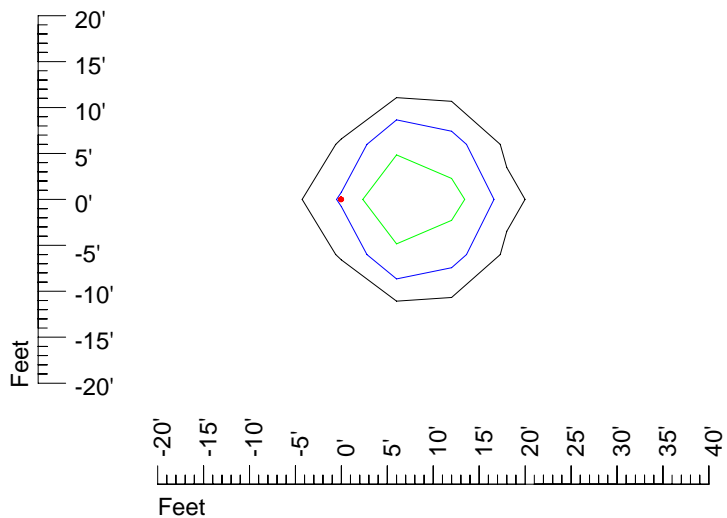

Mounting height 15' Tilt 0°

Mounting height 15' Tilt 30°

Mounting height 15' Tilt 15°

Mounting height 15' Tilt 45°

IES Photometric files E316

Isoline template 20' mounting height

Isoline values — 0.1 fc — 0.25 fc — 0.5 fc — 1.0 fc — 2.0 fc

Mounting height 20' Tilt 0°

Mounting height 20' Tilt 30°

Mounting height 20' Tilt 15°

Mounting height 20' Tilt 45°

IES Photometric files E316

Isoline template 25' mounting height

Isoline values — 0.1 fc — 0.25 fc — 0.5 fc — 1.0 fc — 2.0 fc

Mounting height 25' Tilt 0°

Mounting height 25' Tilt 30°

Mounting height 25' Tilt 15°

Mounting height 25' Tilt 45°

IES Photometric files E316

Isoline template 30' mounting height

Isoline values — 0.1 fc — 0.25 fc — 0.5 fc — 1.0 fc — 2.0 fc

Mounting height 30' Tilt 0°

Mounting height 30' Tilt 30°

Mounting height 30' Tilt 15°

Mounting height 30' Tilt 45°