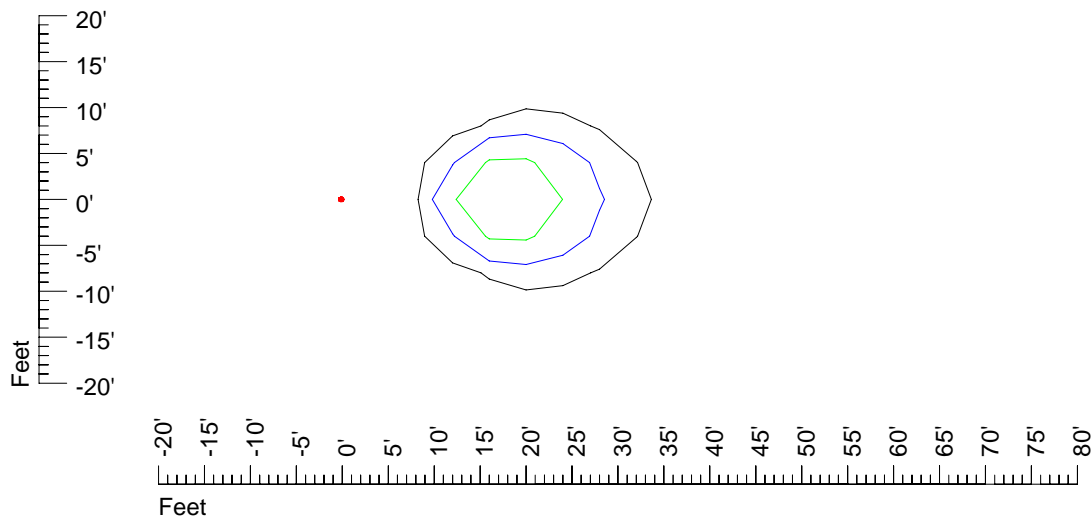

Mounting height 15' Tilt 0°

Mounting height 15' Tilt 30°

Mounting height 15' Tilt 15°

Mounting height 15' Tilt 45°

IES Photometric files E316

Isoline template 20' mounting height

Isoline values — 0.1 fc — 0.25 fc — 0.5 fc — 1.0 fc — 2.0 fc

Mounting height 20' Tilt 0°

Mounting height 20' Tilt 30°

Mounting height 20' Tilt 15°

Mounting height 20' Tilt 45°

IES Photometric files E316

Isoline template 25' mounting height

Isoline values — 0.1 fc — 0.25 fc — 0.5 fc — 1.0 fc — 2.0 fc

Mounting height 25' Tilt 0°

Mounting height 25' Tilt 30°

Mounting height 25' Tilt 15°

Mounting height 25' Tilt 45°

IES Photometric files E316

Isoline template 30' mounting height

Isoline values — 0.1 fc — 0.25 fc — 0.5 fc — 1.0 fc — 2.0 fc