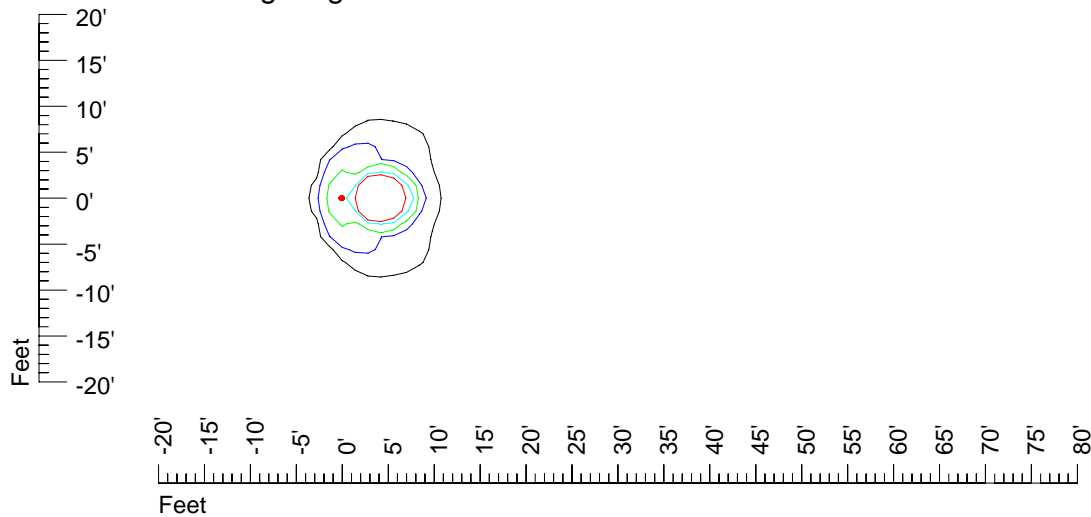

IES Photometric files E316

Isoline template 7' mounting height

Isoline values — 0.1 fc — 0.25 fc — 0.5 fc — 1.0 fc — 2.0 fc

Mounting height 7' Tilt 0°

Mounting height 7' Tilt 30°

Mounting height 7' Tilt 15°

Mounting height 7' Tilt 45°

IES Photometric files E316

Isoline template 9' mounting height

Isoline values — 0.1 fc — 0.25 fc — 0.5 fc — 1.0 fc — 2.0 fc

Mounting height 9' Tilt 0°

Mounting height 9' Tilt 30°