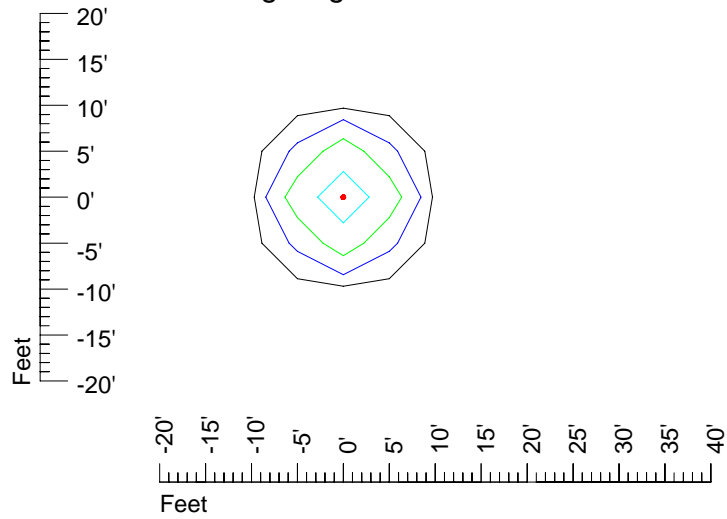

Mounting height 15' Tilt 0°

Mounting height 15' Tilt 30°

Mounting height 15' Tilt 15°

Mounting height 15' Tilt 45°

IES Photometric files E316

Isoline template 20' mounting height

Isoline values — 0.1 fc — 0.25 fc — 0.5 fc — 1.0 fc — 2.0 fc

Mounting height 20' Tilt 0°

Mounting height 20' Tilt 30°

Mounting height 20' Tilt 15°

Mounting height 20' Tilt 45°

IES Photometric files E316

Isoline template 25' mounting height

Isoline values — 0.1 fc — 0.25 fc — 0.5 fc — 1.0 fc — 2.0 fc

Mounting height 25' Tilt 0°

Mounting height 25' Tilt 30°

Mounting height 25' Tilt 15°

Mounting height 25' Tilt 45°

IES Photometric files E316

Isoline template 30' mounting height

Isoline values — 0.1 fc — 0.25 fc — 0.5 fc — 1.0 fc — 2.0 fc