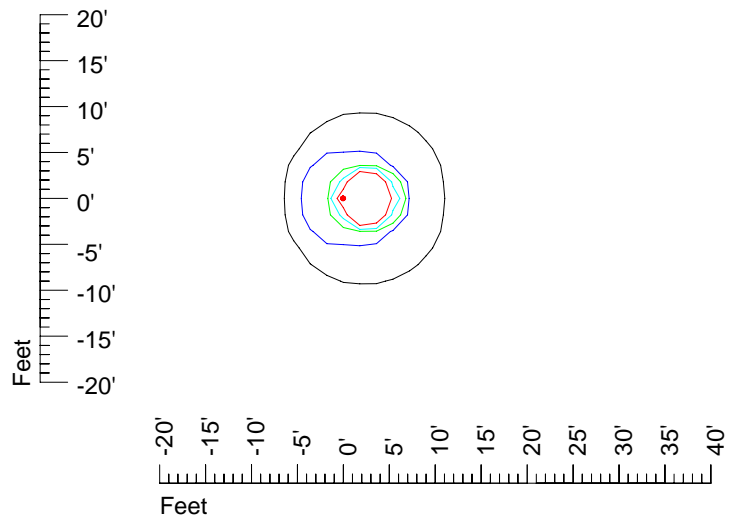

IES Photometric files E316

Isoline template 7' mounting height

Isoline values — 0.1 fc — 0.25 fc — 0.5 fc — 1.0 fc — 2.0 fc

Mounting height 7' Tilt 0°

Mounting height 7' Tilt 30°

Mounting height 7' Tilt 15°

Mounting height 7' Tilt 45°

IES Photometric files E316

Isoline template 9' mounting height

Isoline values — 0.1 fc — 0.25 fc — 0.5 fc — 1.0 fc — 2.0 fc

Mounting height 9' Tilt 0°

Mounting height 9' Tilt 30°

Mounting height 9' Tilt 15°

Mounting height 9' Tilt 45°

IES Photometric files E316

Isoline template 11' mounting height

Isoline values — 0.1 fc — 0.25 fc — 0.5 fc — 1.0 fc — 2.0 fc

Mounting height 11' Tilt 0°