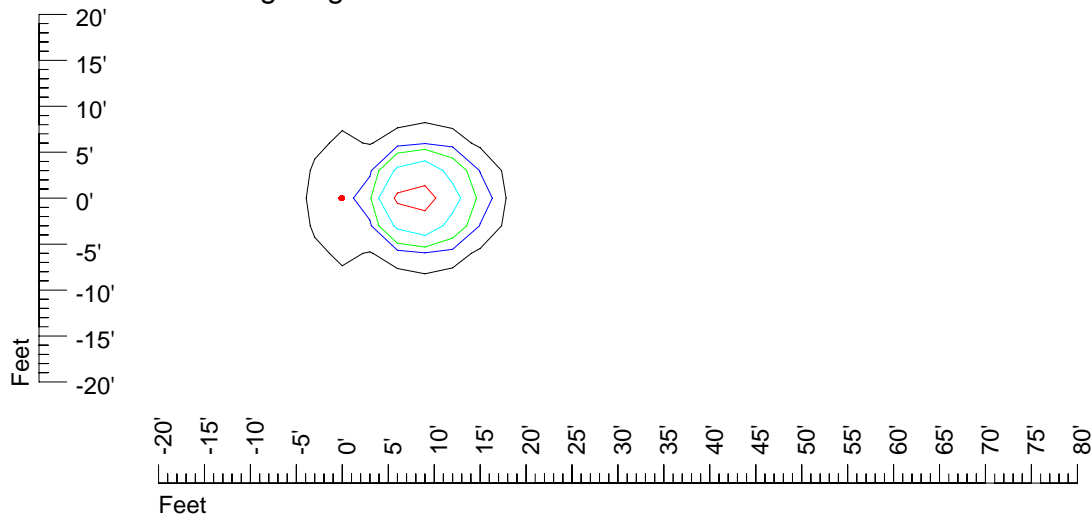

Mounting height 15' Tilt 30°