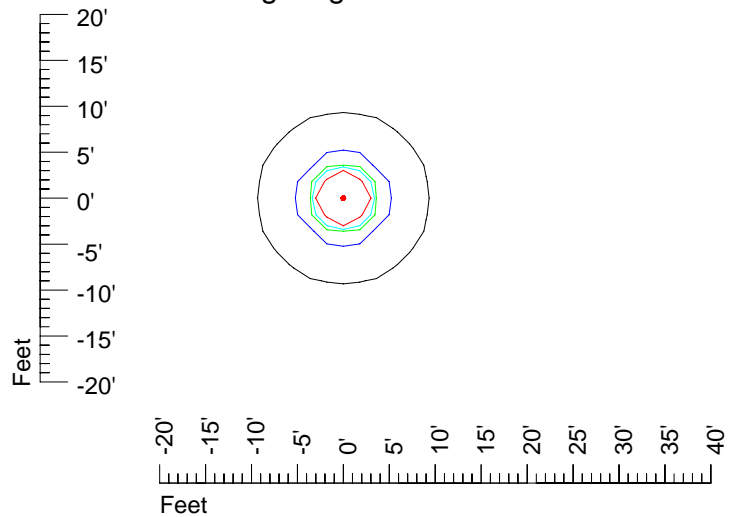

IES Photometric files E316

Isoline template 7' mounting height

Isoline values — 0.1 fc — 0.25 fc — 0.5 fc — 1.0 fc — 2.0 fc

Mounting height 7' Tilt 0°

Mounting height 7' Tilt 30°

Mounting height 7' Tilt 15°

Mounting height 7' Tilt 45°

IES Photometric files E316

Isoline template 9' mounting height

Isoline values — 0.1 fc — 0.25 fc — 0.5 fc — 1.0 fc — 2.0 fc

Mounting height 9' Tilt 0°

Mounting height 9' Tilt 30°

Mounting height 9' Tilt 15°

Mounting height 9' Tilt 45°

IES Photometric files E316

Isoline template 11' mounting height

Isoline values — 0.1 fc — 0.25 fc — 0.5 fc — 1.0 fc — 2.0 fc

Mounting height 11' Tilt 0°