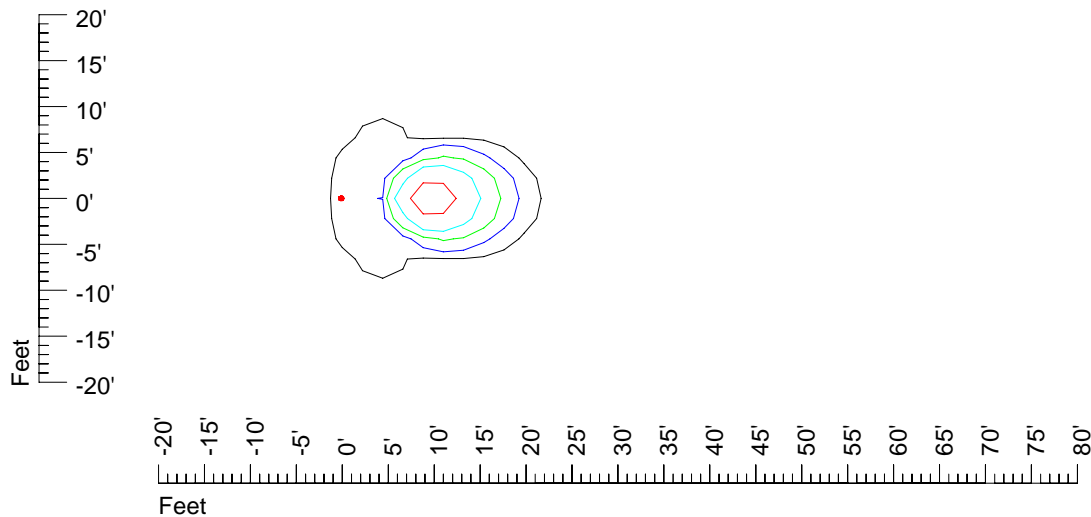

Mounting height 11' Tilt 45°