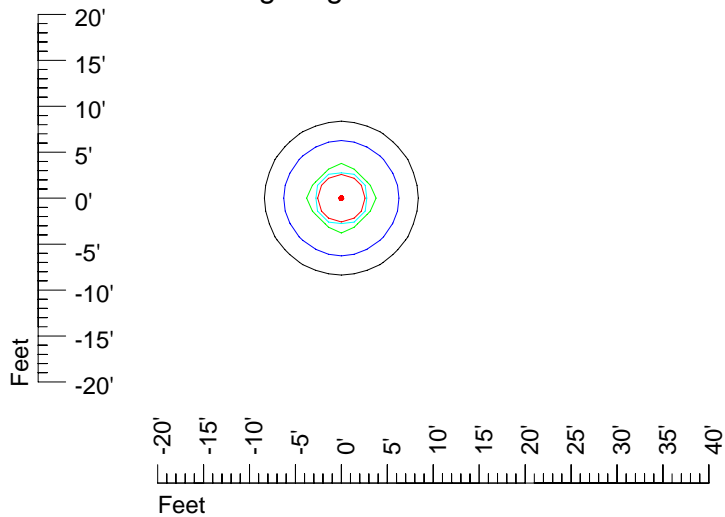

IES Photometric files E316

Isoline template 7' mounting height

Isoline values — 0.1 fc — 0.25 fc — 0.5 fc — 1.0 fc — 2.0 fc

Mounting height 7' Tilt 0°

Mounting height 7' Tilt 30°

Mounting height 7' Tilt 15°

Mounting height 7' Tilt 45°

IES Photometric files E316

Isoline template 9' mounting height

Isoline values — 0.1 fc — 0.25 fc — 0.5 fc — 1.0 fc — 2.0 fc

Mounting height 9' Tilt 0°

Mounting height 9' Tilt 30°