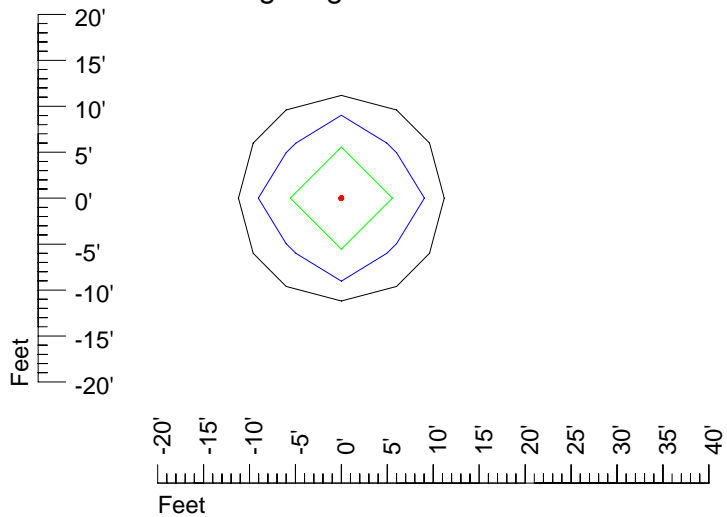

IES Photometric files E316

Isoline template 30' mounting height

Isoline values — 0.1 fc — 0.25 fc — 0.5 fc — 1.0 fc — 2.0 fc

Mounting height 30' Tilt 0°