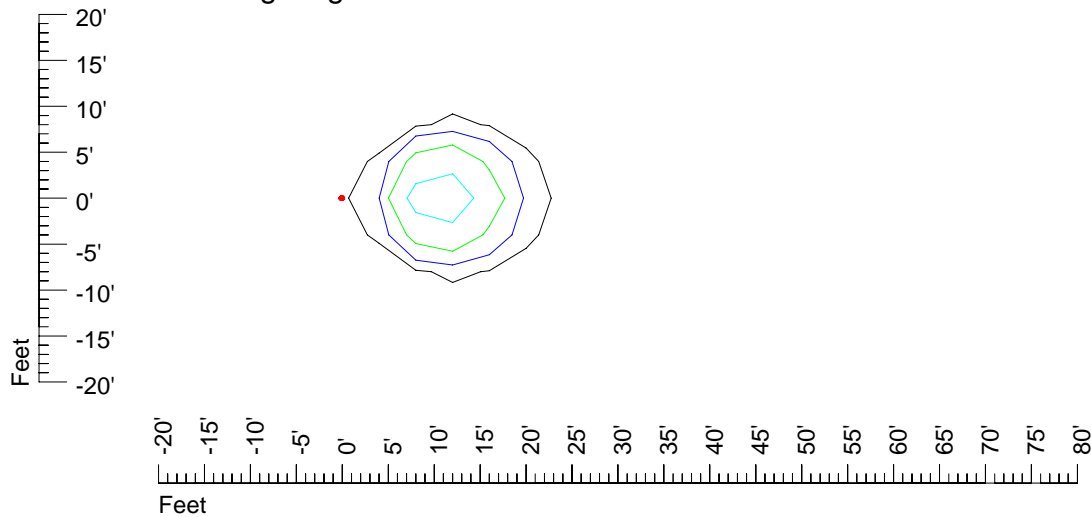

Mounting height 20' Tilt 30°