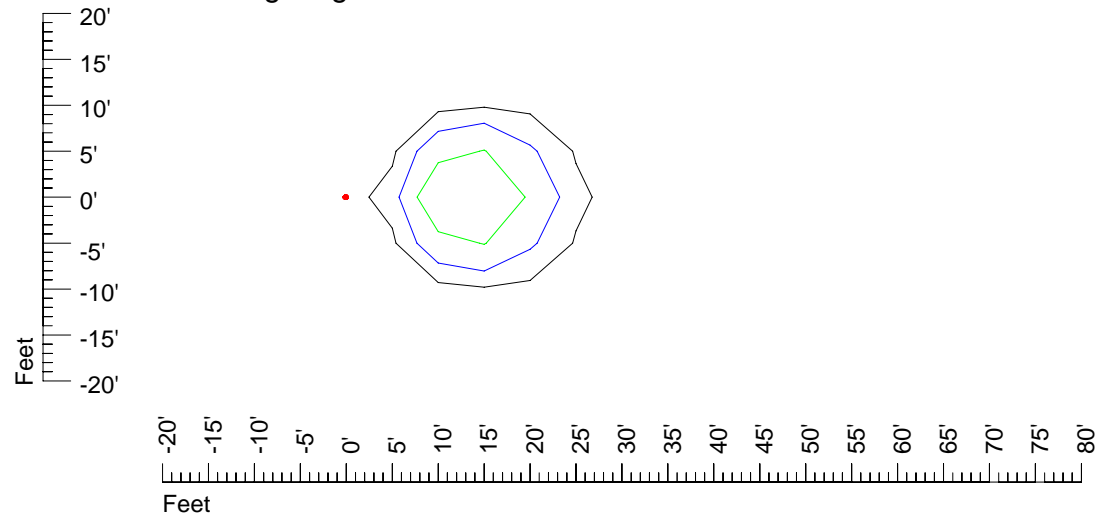

Mounting height 25' Tilt 30°