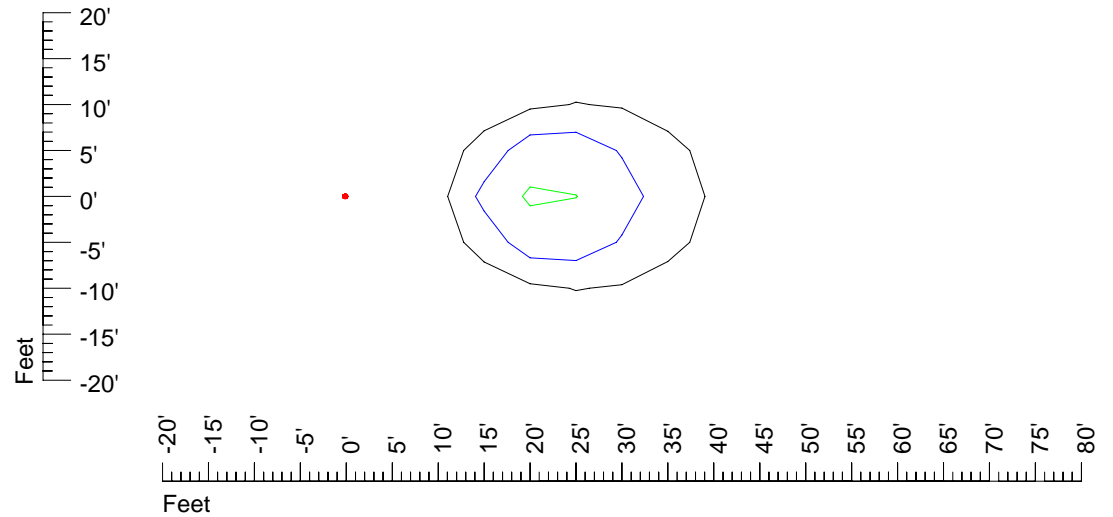

Mounting height 20' Tilt 0°

Mounting height 20' Tilt 30°

Mounting height 20' Tilt 15°

Mounting height 20' Tilt 45°

IES Photometric files E316

Isoline template 25' mounting height

Isoline values — 0.1 fc — 0.25 fc — 0.5 fc — 1.0 fc — 2.0 fc

Mounting height 25' Tilt 0°

Mounting height 25' Tilt 30°

Mounting height 25' Tilt 15°

Mounting height 25' Tilt 45°

IES Photometric files E316

Isoline template 30' mounting height

Isoline values — 0.1 fc — 0.25 fc — 0.5 fc — 1.0 fc — 2.0 fc

Mounting height 30' Tilt 0°

Mounting height 30' Tilt 30°

Mounting height 30' Tilt 15°

Mounting height 30' Tilt 45°