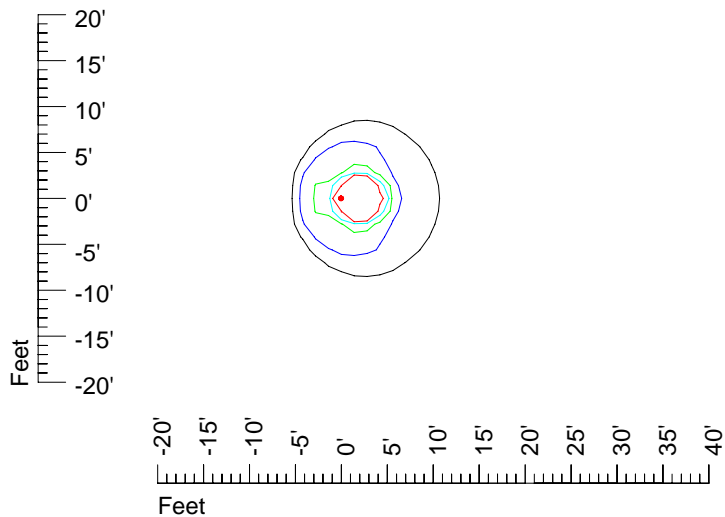

IES Photometric files E316

Isoline template 7' mounting height

Isoline values — 0.1 fc — 0.25 fc — 0.5 fc — 1.0 fc — 2.0 fc

Mounting height 7' Tilt 0°

Mounting height 7' Tilt 30°

Mounting height 7' Tilt 15°

Mounting height 7' Tilt 45°

IES Photometric files E316

Isoline template 9' mounting height

Isoline values — 0.1 fc — 0.25 fc — 0.5 fc — 1.0 fc — 2.0 fc

Mounting height 9' Tilt 0°

Mounting height 9' Tilt 30°

Mounting height 9' Tilt 15°

Mounting height 9' Tilt 45°

IES Photometric files E316

Isoline template 11' mounting height

Isoline values — 0.1 fc — 0.25 fc — 0.5 fc — 1.0 fc — 2.0 fc

Mounting height 11' Tilt 0°

Mounting height 11' Tilt 30°

Mounting height 11' Tilt 15°

Mounting height 11' Tilt 45°

IES Photometric files E316

Isoline template 15' mounting height

Isoline values — 0.1 fc — 0.25 fc — 0.5 fc — 1.0 fc — 2.0 fc