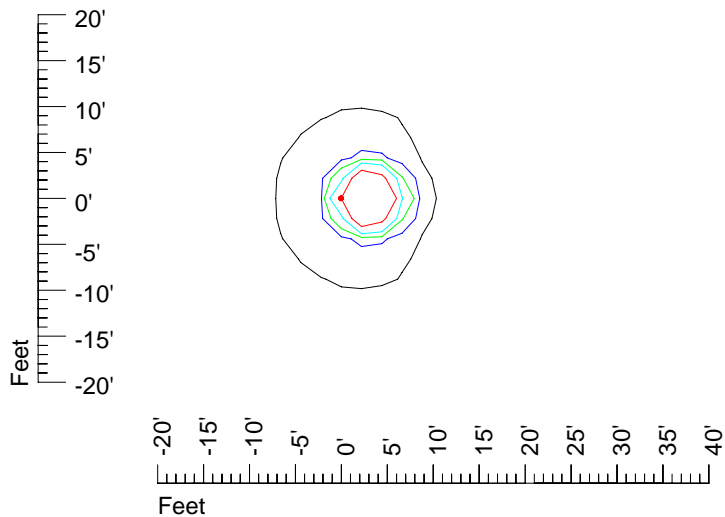

IES Photometric files E316

Isoline template 7' mounting height

Isoline values — 0.1 fc — 0.25 fc — 0.5 fc — 1.0 fc — 2.0 fc

Mounting height 7' Tilt 0°

Mounting height 7' Tilt 30°

Mounting height 7' Tilt 15°

Mounting height 7' Tilt 45°

IES Photometric files E316

Isoline template 9' mounting height

Isoline values — 0.1 fc — 0.25 fc — 0.5 fc — 1.0 fc — 2.0 fc

Mounting height 9' Tilt 0°

Mounting height 9' Tilt 30°

Mounting height 9' Tilt 15°

Mounting height 9' Tilt 45°

IES Photometric files E316

Isoline template 11' mounting height

Isoline values — 0.1 fc — 0.25 fc — 0.5 fc — 1.0 fc — 2.0 fc

Mounting height 11' Tilt 0°

Mounting height 11' Tilt 30°

Mounting height 11' Tilt 15°

Mounting height 11' Tilt 45°

IES Photometric files E316

Isoline template 15' mounting height

Isoline values — 0.1 fc — 0.25 fc — 0.5 fc — 1.0 fc — 2.0 fc