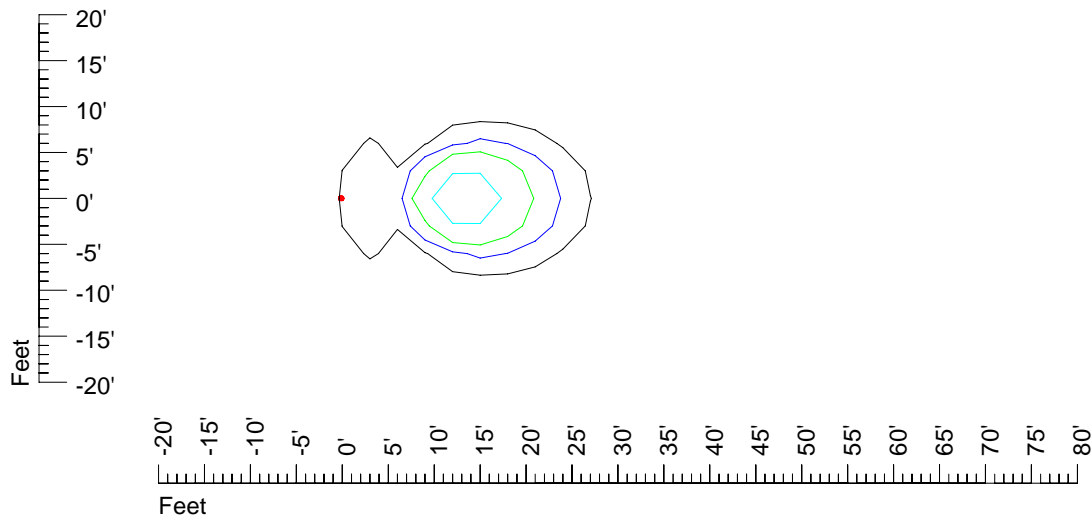

Mounting height 11' Tilt 30°

Mounting height 11' Tilt 15°

Mounting height 11' Tilt 45°

IES Photometric files E316

Isoline template 15' mounting height

Isoline values — 0.1 fc — 0.25 fc — 0.5 fc — 1.0 fc — 2.0 fc

Mounting height 15' Tilt 0°

Mounting height 15' Tilt 30°

Mounting height 15' Tilt 15°

Mounting height 15' Tilt 45°

IES Photometric files E316

Isoline template 20' mounting height

Isoline values — 0.1 fc — 0.25 fc — 0.5 fc — 1.0 fc — 2.0 fc

Mounting height 20' Tilt 0°

Mounting height 20' Tilt 30°

Mounting height 20' Tilt 15°

Mounting height 20' Tilt 45°

IES Photometric files E316

Isoline template 25' mounting height

Isoline values — 0.1 fc — 0.25 fc — 0.5 fc — 1.0 fc — 2.0 fc