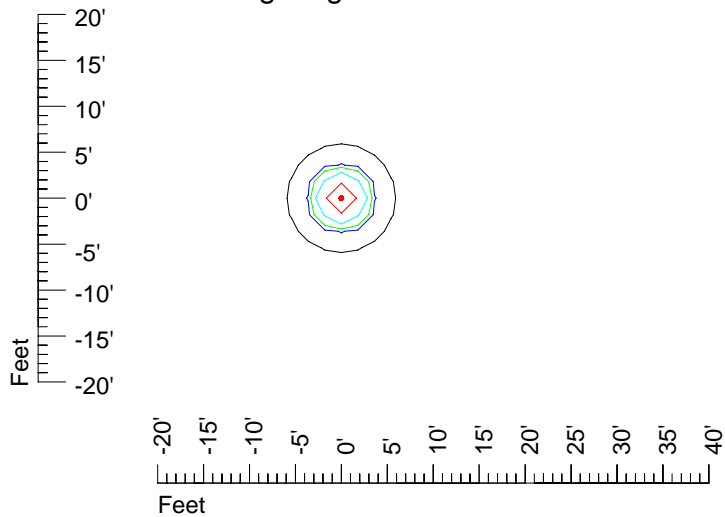

IES Photometric files E317

Isoline template 9' mounting height

Isoline values — 0.1 fc — 0.25 fc — 0.5 fc — 1.0 fc — 2.0 fc

Mounting height 9' Tilt 0°