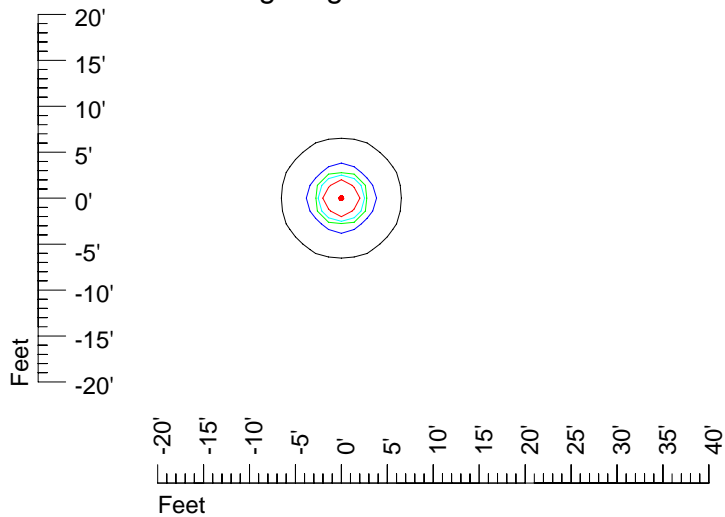

## Isoline template 7' mounting height

Isoline values — 0.1 fc — 0.25 fc — 0.5 fc — 1.0 fc — 2.0 fc

Mounting height 7' Tilt 0°

Mounting height 7' Tilt 30°

Mounting height 7' Tilt 15°

Mounting height 7' Tilt 45°

## Isoline template 20' mounting height

Isoline values — 0.1 fc — 0.25 fc — 0.5 fc — 1.0 fc — 2.0 fc

Mounting height 20' Tilt 0°

Mounting height 20' Tilt 30°

Mounting height 20' Tilt 15°

Mounting height 20' Tilt 45°