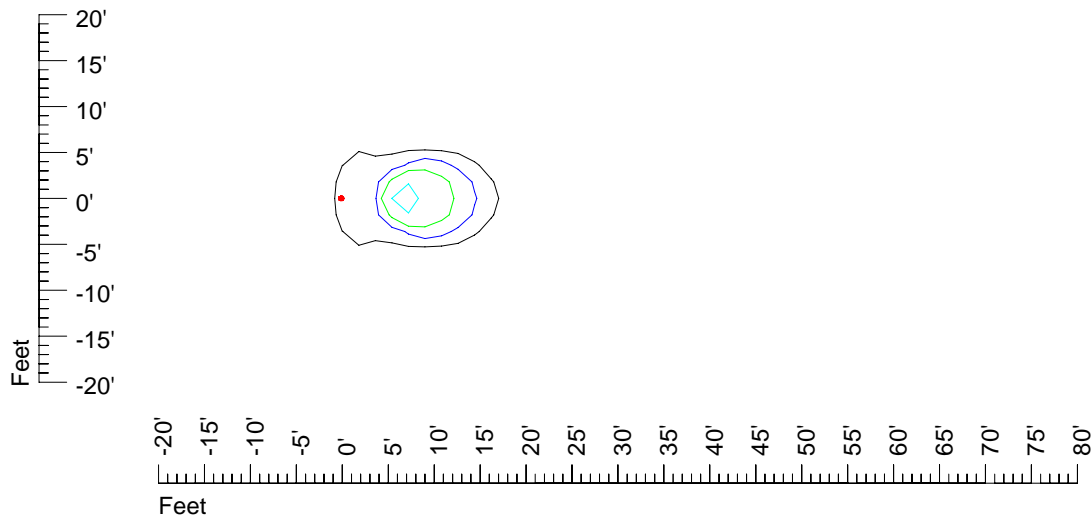

## Isoline template 9' mounting height

Isoline values — 0.1 fc — 0.25 fc — 0.5 fc — 1.0 fc — 2.0 fc

Mounting height 9' Tilt 0°

Mounting height 9' Tilt 30°

Mounting height 9' Tilt 15°

Mounting height 9' Tilt 45°