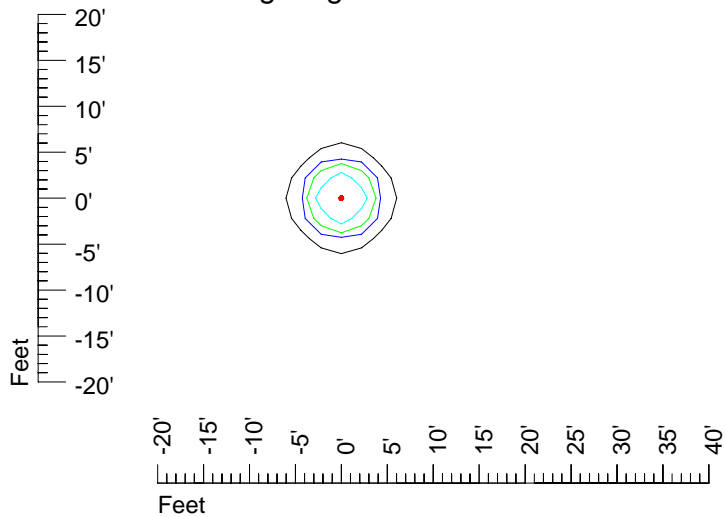

IES Photometric files E317

Isoline template 11' mounting height

Isoline values — 0.1 fc — 0.25 fc — 0.5 fc — 1.0 fc — 2.0 fc

Mounting height 11' Tilt 0°