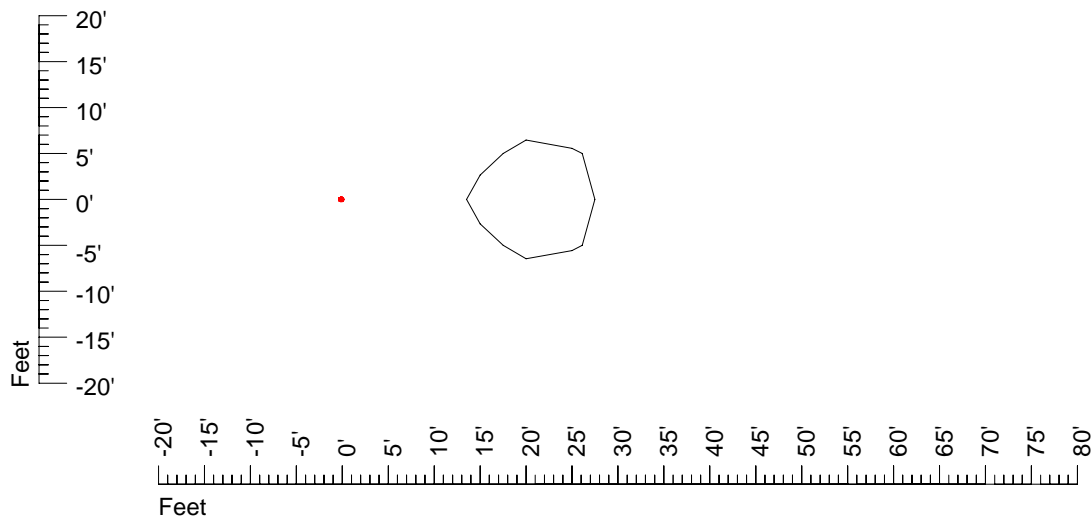

## Isoline template 25' mounting height

Isoline values — 0.1 fc — 0.25 fc — 0.5 fc — 1.0 fc — 2.0 fc

Mounting height 25' Tilt 0°

Mounting height 25' Tilt 30°

Mounting height 25' Tilt 15°

Mounting height 25' Tilt 45°