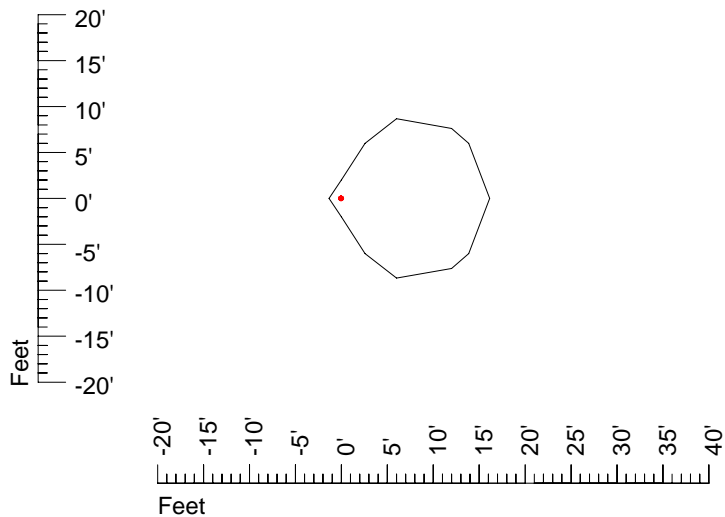

## Isoline template 25' mounting height

Isoline values — 0.1 fc — 0.25 fc — 0.5 fc — 1.0 fc — 2.0 fc

Mounting height 25' Tilt 0°

Mounting height 25' Tilt 30°

Mounting height 25' Tilt 15°

Mounting height 25' Tilt 45°

## Isoline template 30' mounting height

Isoline values — 0.1 fc — 0.25 fc — 0.5 fc — 1.0 fc — 2.0 fc

Mounting height 30' Tilt 0°

Mounting height 30' Tilt 30°

Mounting height 30' Tilt 15°

Mounting height 30' Tilt 45°