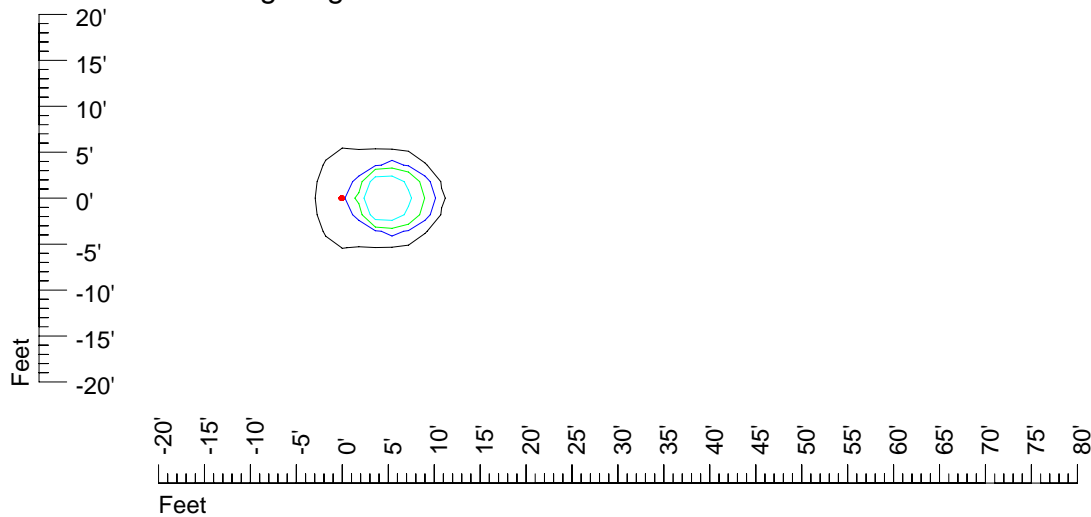

Mounting height 9' Tilt 30°