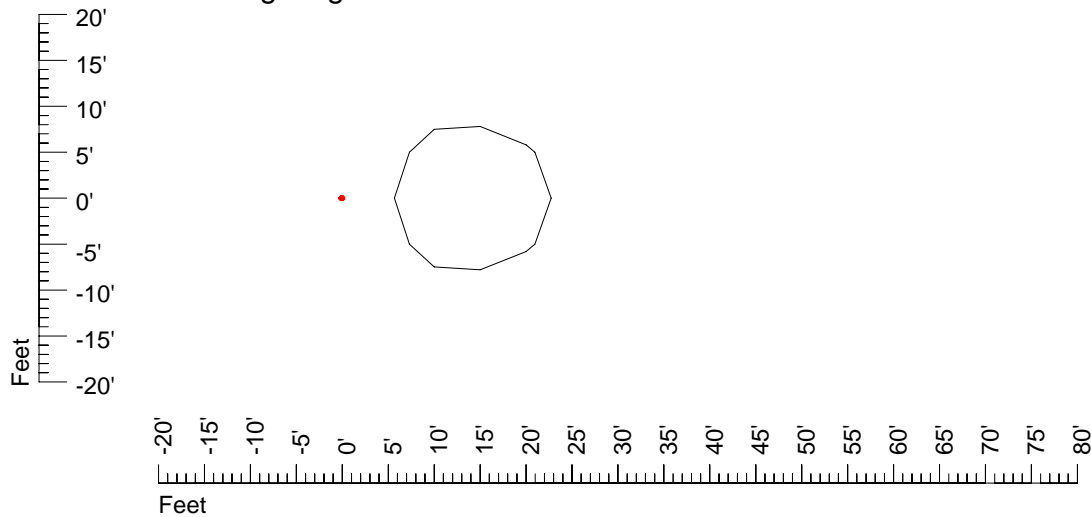

Mounting height 25' Tilt 30°