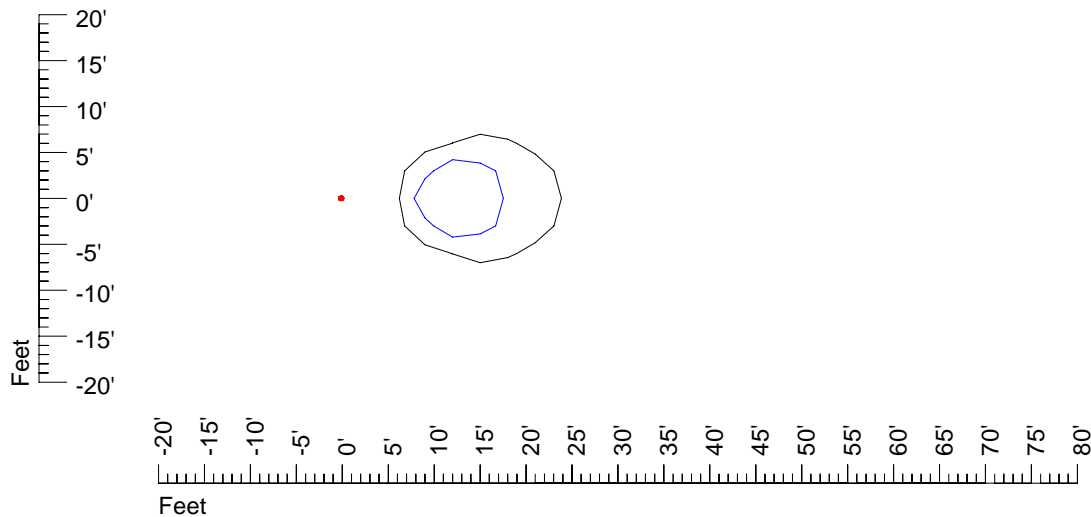

## Isoline template 15' mounting height

Isoline values — 0.1 fc — 0.25 fc — 0.5 fc — 1.0 fc — 2.0 fc

Mounting height 15' Tilt 0°

Mounting height 15' Tilt 30°

Mounting height 15' Tilt 15°

Mounting height 15' Tilt 45°