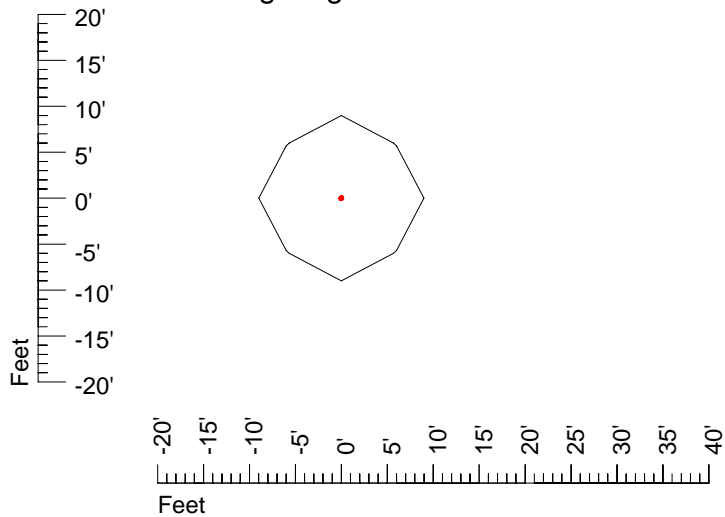

IES Photometric files E317

Isoline template 30' mounting height

Isoline values — 0.1 fc — 0.25 fc — 0.5 fc — 1.0 fc — 2.0 fc

Mounting height 30' Tilt 0°