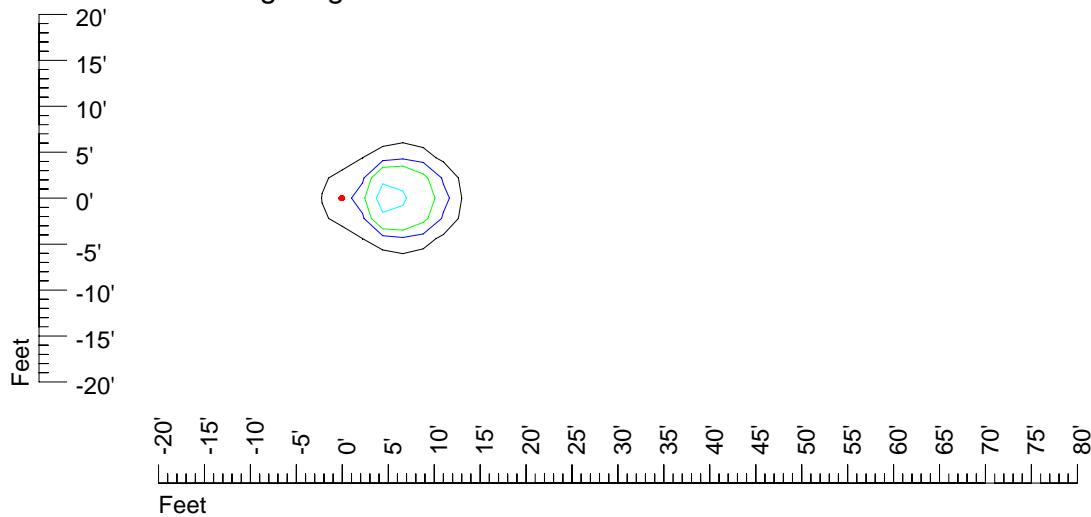

## Isoline template 11' mounting height

Isoline values — 0.1 fc — 0.25 fc — 0.5 fc — 1.0 fc — 2.0 fc

Mounting height 11' Tilt 0°

Mounting height 11' Tilt 30°

Mounting height 11' Tilt 15°

Mounting height 11' Tilt 45°