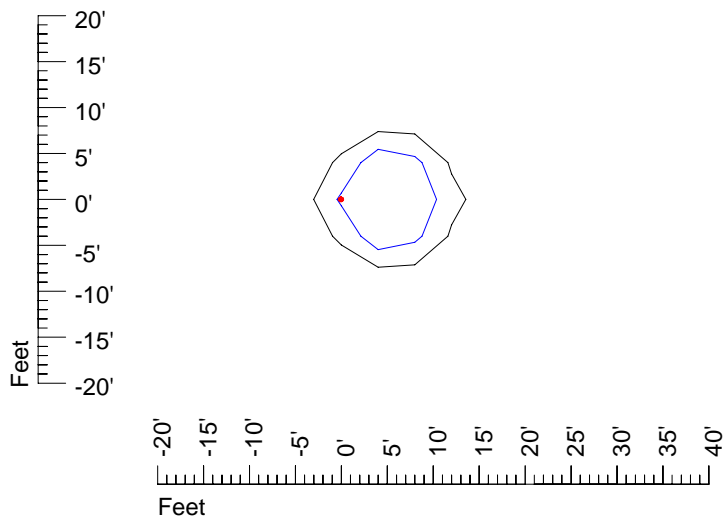

## Isoline template 20' mounting height

Isoline values — 0.1 fc — 0.25 fc — 0.5 fc — 1.0 fc — 2.0 fc

Mounting height 20' Tilt 0°

Mounting height 20' Tilt 30°

Mounting height 20' Tilt 15°

Mounting height 20' Tilt 45°