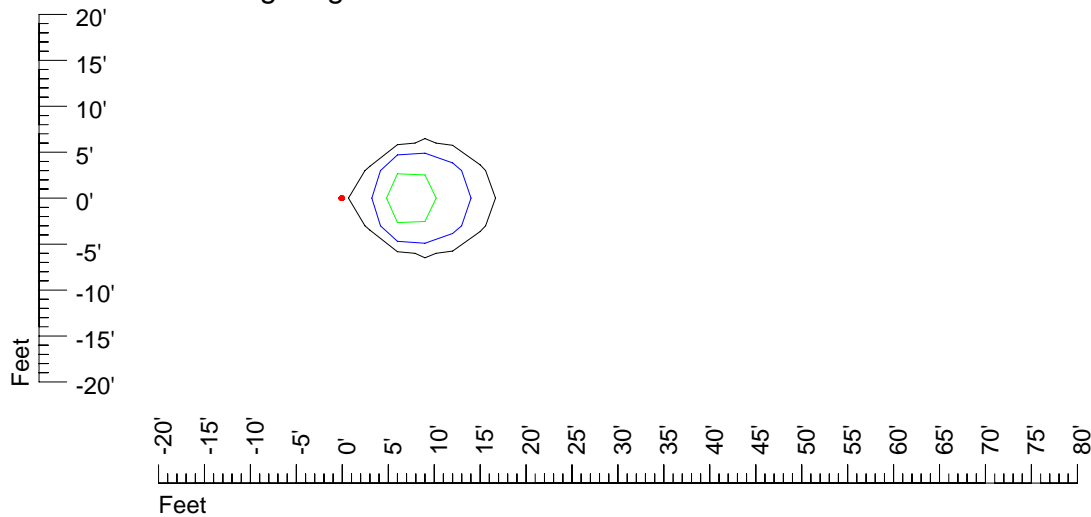

Mounting height 15' Tilt 30°