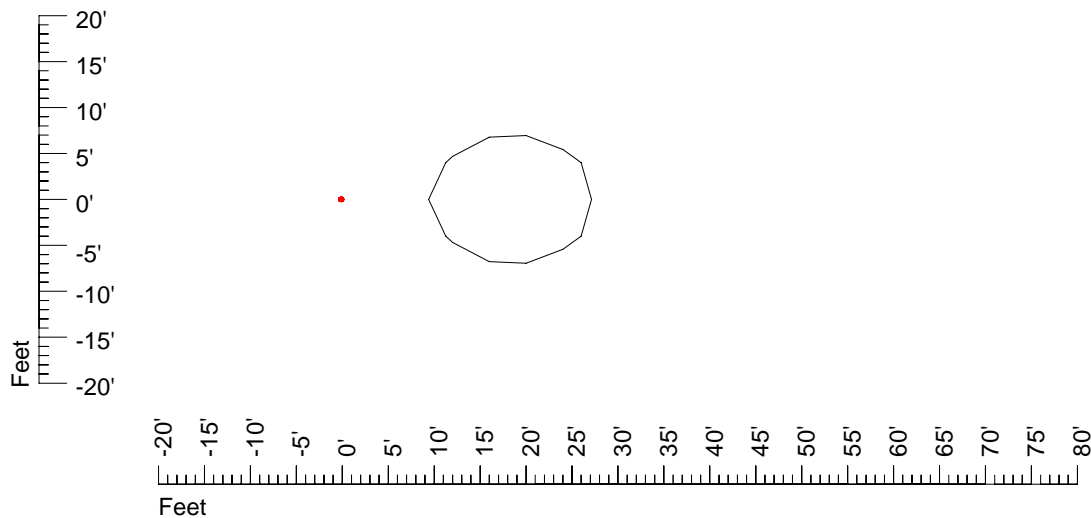

## Isoline template 20' mounting height

Isoline values — 0.1 fc — 0.25 fc — 0.5 fc — 1.0 fc — 2.0 fc

Mounting height 20' Tilt 0°

Mounting height 20' Tilt 30°

Mounting height 20' Tilt 15°

Mounting height 20' Tilt 45°