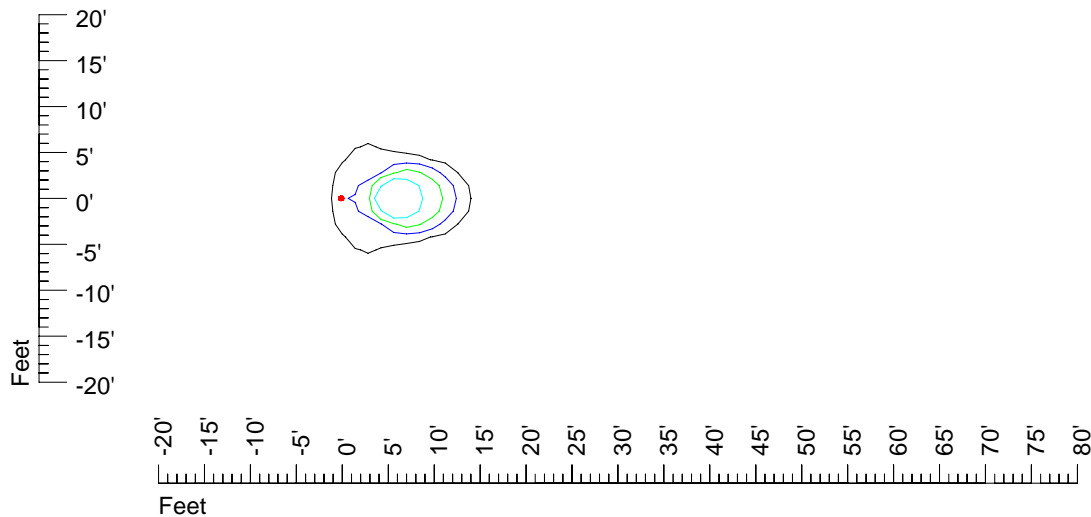

## Isoline template 7' mounting height

Isoline values — 0.1 fc — 0.25 fc — 0.5 fc — 1.0 fc — 2.0 fc

Mounting height 7' Tilt 0°

Mounting height 7' Tilt 30°

Mounting height 7' Tilt 15°

Mounting height 7' Tilt 45°