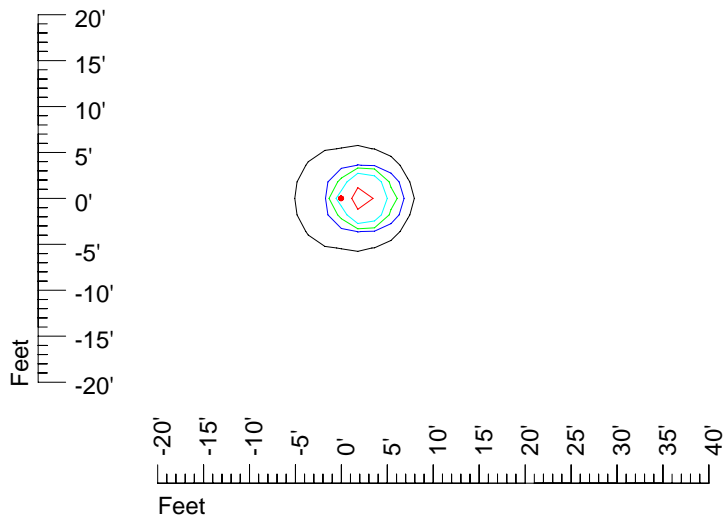

## Isoline template 7' mounting height

Isoline values — 0.1 fc — 0.25 fc — 0.5 fc — 1.0 fc — 2.0 fc

Mounting height 7' Tilt 0°

Mounting height 7' Tilt 30°

Mounting height 7' Tilt 15°

Mounting height 7' Tilt 45°

## Isoline template 9' mounting height

Isoline values — 0.1 fc — 0.25 fc — 0.5 fc — 1.0 fc — 2.0 fc

Mounting height 9' Tilt 0°

Mounting height 9' Tilt 30°

Mounting height 9' Tilt 15°

Mounting height 9' Tilt 45°