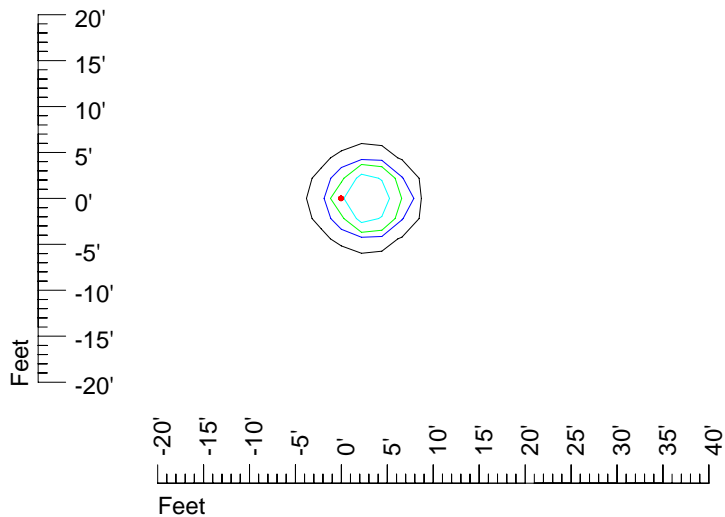

## Isoline template 11' mounting height

Isoline values — 0.1 fc — 0.25 fc — 0.5 fc — 1.0 fc — 2.0 fc

Mounting height 11' Tilt 0°

Mounting height 11' Tilt 30°

Mounting height 11' Tilt 15°

Mounting height 11' Tilt 45°