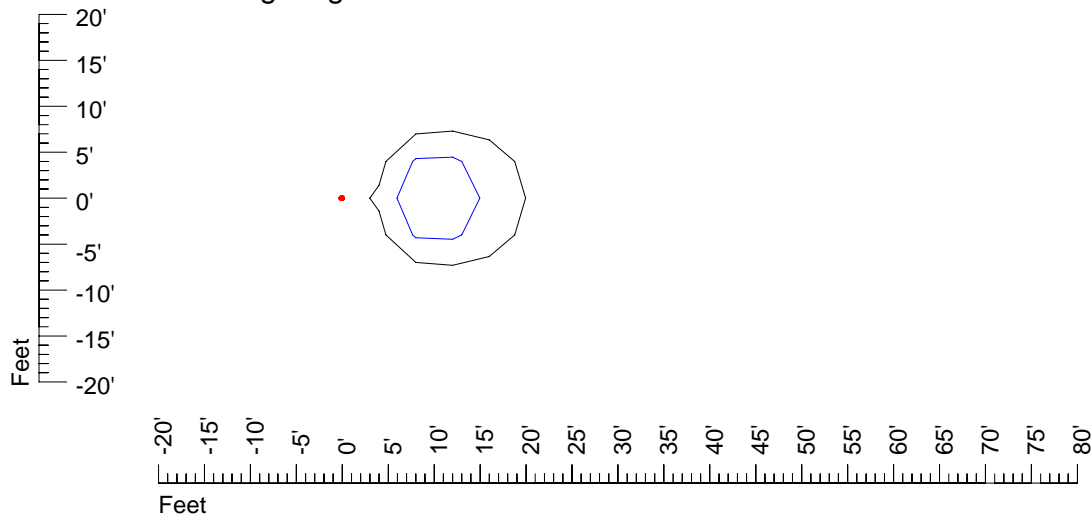

## Isoline template 20' mounting height

Isoline values — 0.1 fc — 0.25 fc — 0.5 fc — 1.0 fc — 2.0 fc

Mounting height 20' Tilt 0°

Mounting height 20' Tilt 30°

Mounting height 20' Tilt 15°

Mounting height 20' Tilt 45°