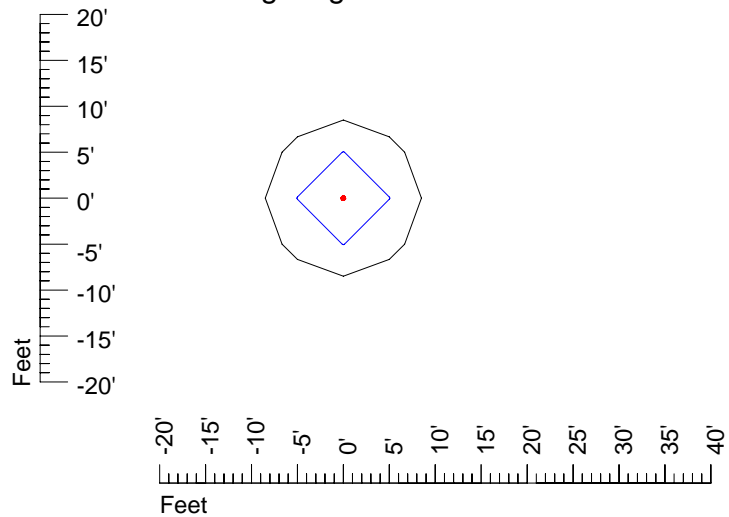

IES Photometric files E317

Isoline template 25' mounting height

Isoline values — 0.1 fc — 0.25 fc — 0.5 fc — 1.0 fc — 2.0 fc

Mounting height 25' Tilt 0°