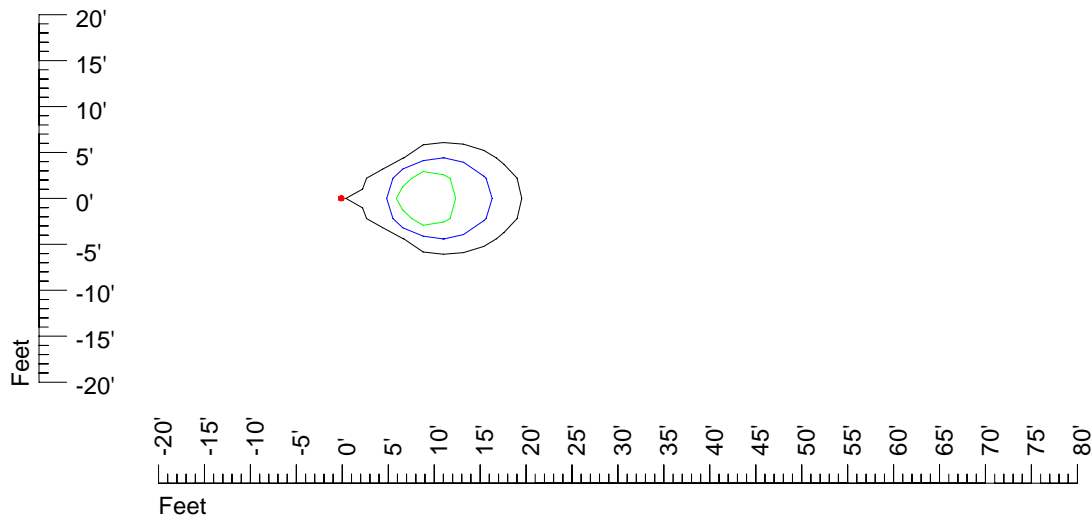

## Isoline template 11' mounting height

Isoline values — 0.1 fc — 0.25 fc — 0.5 fc — 1.0 fc — 2.0 fc

Mounting height 11' Tilt 0°

Mounting height 11' Tilt 30°

Mounting height 11' Tilt 15°

Mounting height 11' Tilt 45°