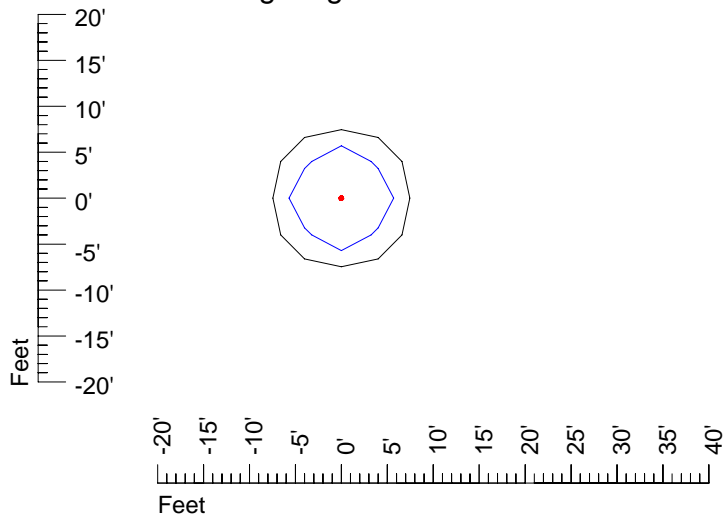

IES Photometric files E317

Isoline template 20' mounting height

Isoline values — 0.1 fc — 0.25 fc — 0.5 fc — 1.0 fc — 2.0 fc

Mounting height 20' Tilt 0°