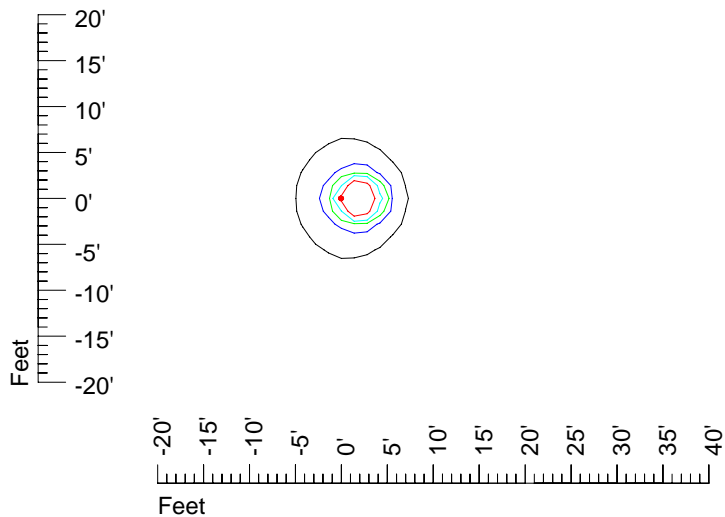

## Isoline template 7' mounting height

Isoline values — 0.1 fc — 0.25 fc — 0.5 fc — 1.0 fc — 2.0 fc

Mounting height 7' Tilt 0°

Mounting height 7' Tilt 30°

Mounting height 7' Tilt 15°

Mounting height 7' Tilt 45°