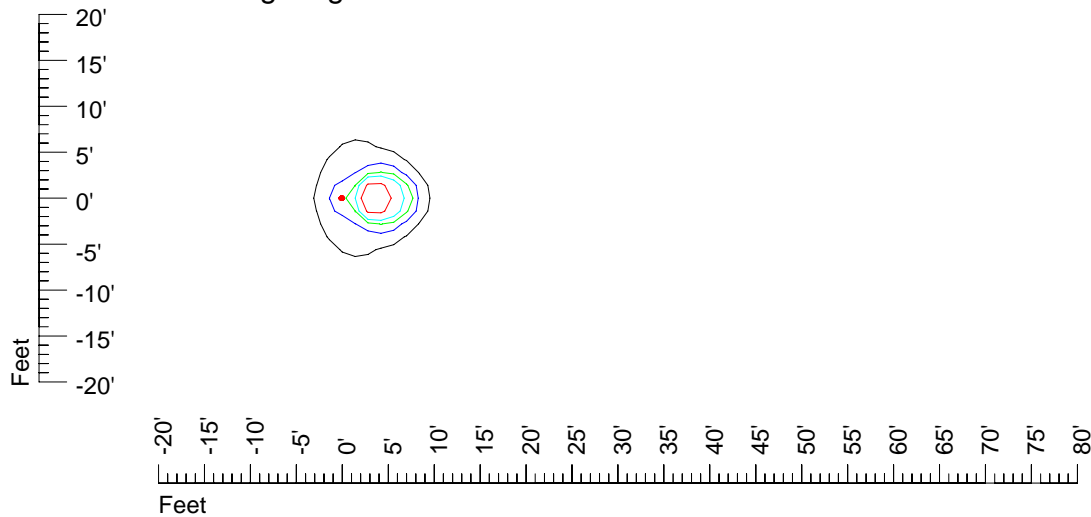

## Isoline template 7' mounting height

Isoline values — 0.1 fc — 0.25 fc — 0.5 fc — 1.0 fc — 2.0 fc

Mounting height 7' Tilt 0°

Mounting height 7' Tilt 30°

Mounting height 7' Tilt 15°

Mounting height 7' Tilt 45°