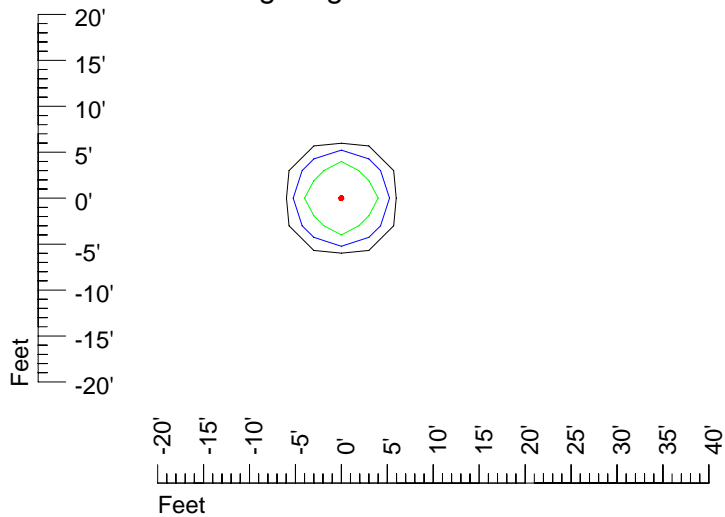

IES Photometric files E317

Isoline template 15' mounting height

Isoline values — 0.1 fc — 0.25 fc — 0.5 fc — 1.0 fc — 2.0 fc

Mounting height 15' Tilt 0°