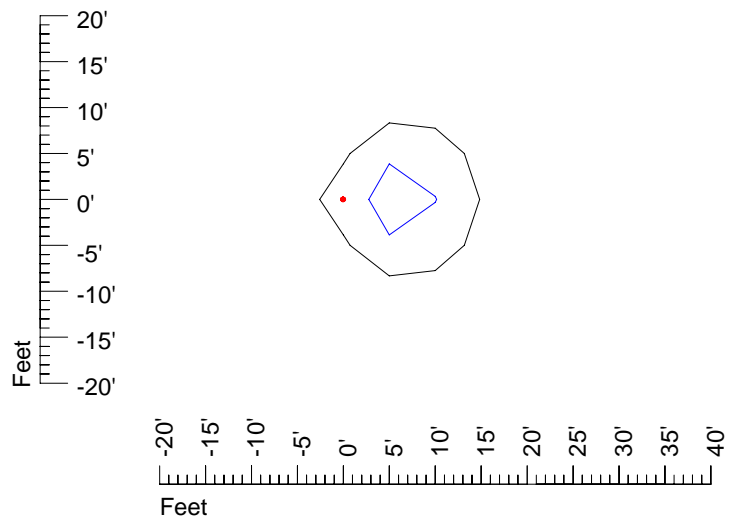

## Isoline template 25' mounting height

Isoline values — 0.1 fc — 0.25 fc — 0.5 fc — 1.0 fc — 2.0 fc

Mounting height 25' Tilt 0°

Mounting height 25' Tilt 30°

Mounting height 25' Tilt 15°

Mounting height 25' Tilt 45°