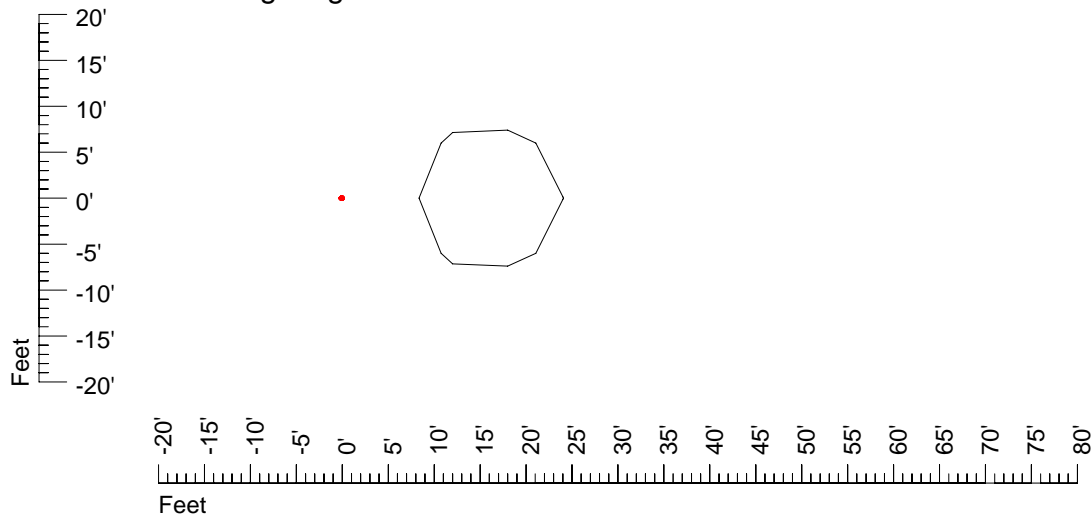

Mounting height 30' Tilt 30°