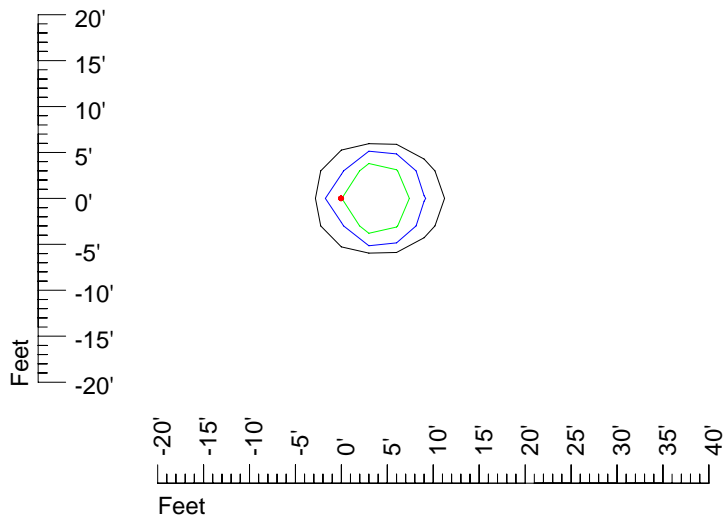

## Isoline template 15' mounting height

Isoline values — 0.1 fc — 0.25 fc — 0.5 fc — 1.0 fc — 2.0 fc

Mounting height 15' Tilt 0°

Mounting height 15' Tilt 30°

Mounting height 15' Tilt 15°

Mounting height 15' Tilt 45°