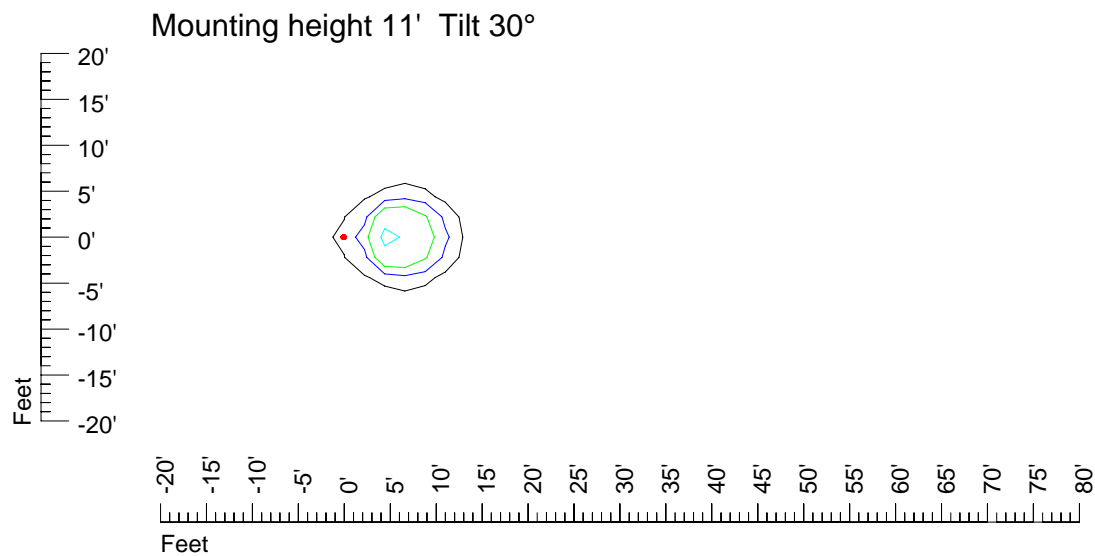

IES Photometric files E317-10

Isoline template 11' mounting height

Isoline values — 0.1 fc — 0.25 fc — 0.5 fc — 1.0 fc — 2.0 fc