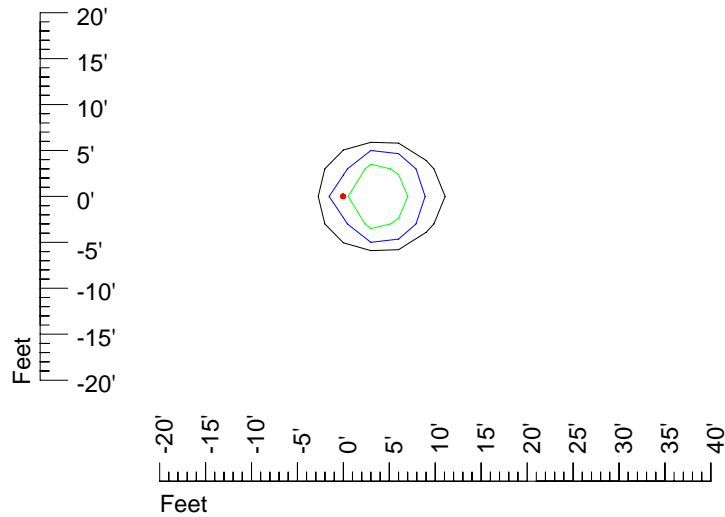

## Isoline template 15' mounting height

Isoline values — 0.1 fc — 0.25 fc — 0.5 fc — 1.0 fc — 2.0 fc

Mounting height 15' Tilt 0°

Mounting height 15' Tilt 30°

Mounting height 15' Tilt 15°

Mounting height 15' Tilt 45°