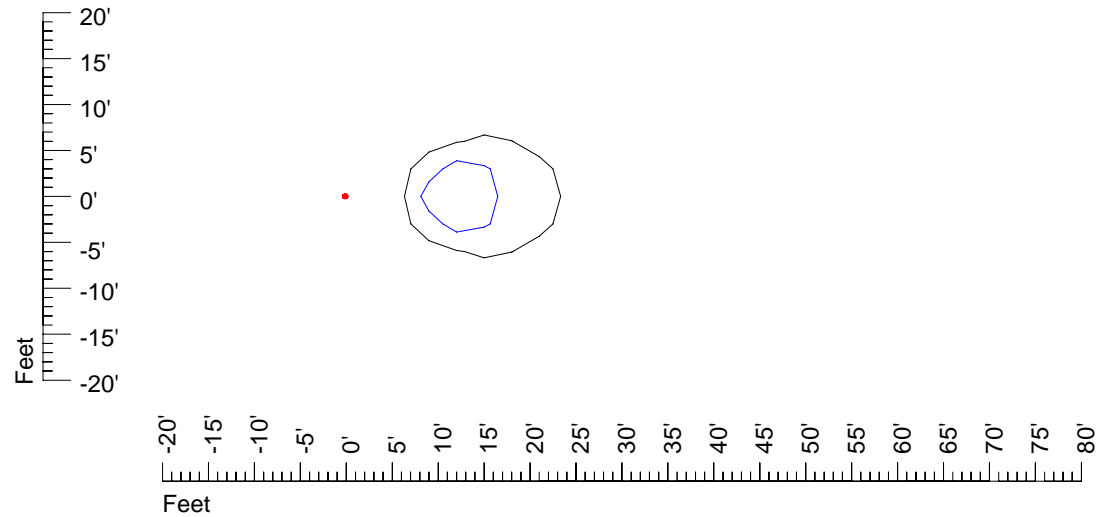

## Isoline template 15' mounting height

Isoline values — 0.1 fc — 0.25 fc — 0.5 fc — 1.0 fc — 2.0 fc

Mounting height 15' Tilt 0°

Mounting height 15' Tilt 30°

Mounting height 15' Tilt 15°

Mounting height 15' Tilt 45°