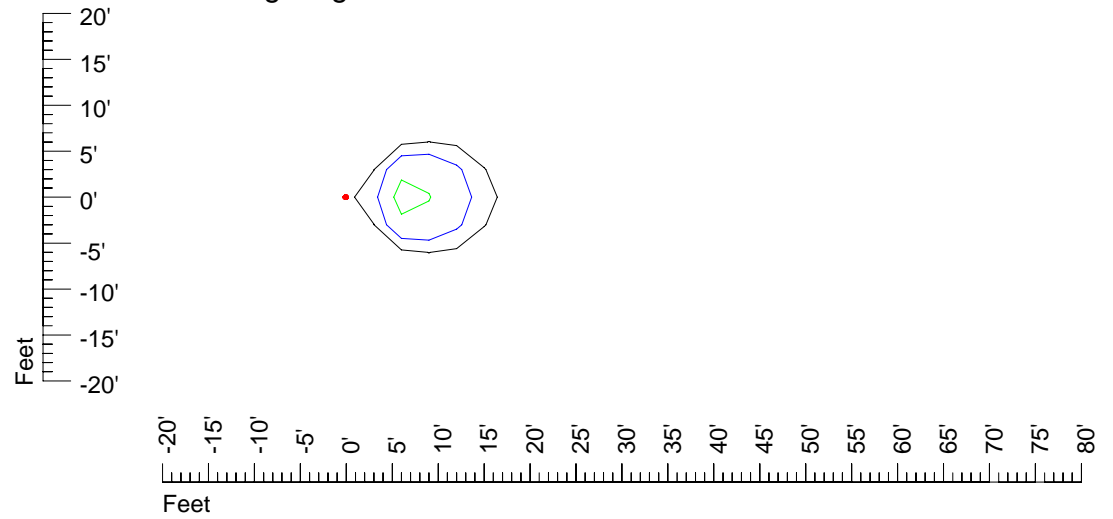

## Isoline template 15' mounting height

Isoline values — 0.1 fc — 0.25 fc — 0.5 fc — 1.0 fc — 2.0 fc

Mounting height 15' Tilt 0°

Mounting height 15' Tilt 30°

Mounting height 15' Tilt 15°

Mounting height 15' Tilt 45°