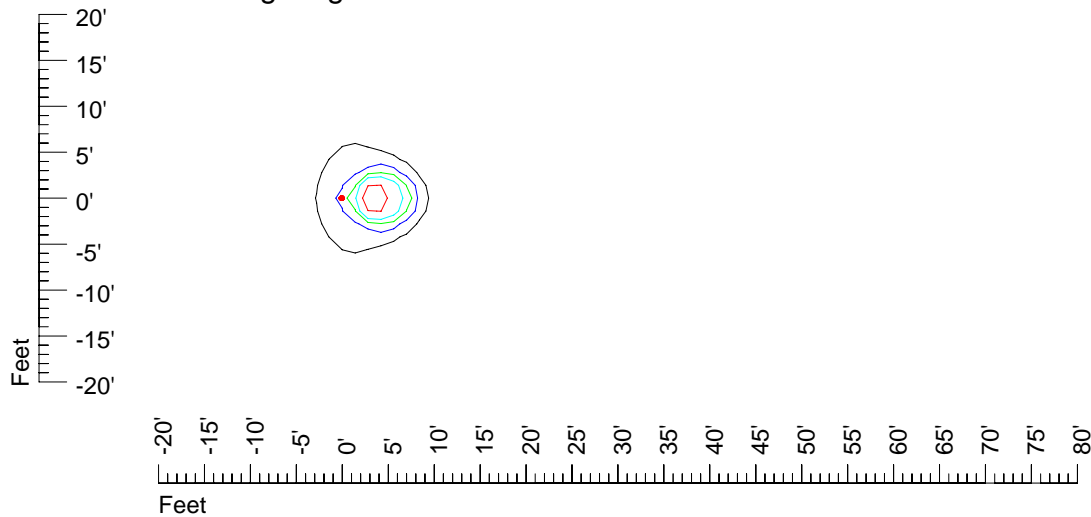

## Isoline template 7' mounting height

Isoline values — 0.1 fc — 0.25 fc — 0.5 fc — 1.0 fc — 2.0 fc

Mounting height 7' Tilt 0°

Mounting height 7' Tilt 30°

Mounting height 7' Tilt 15°

Mounting height 7' Tilt 45°