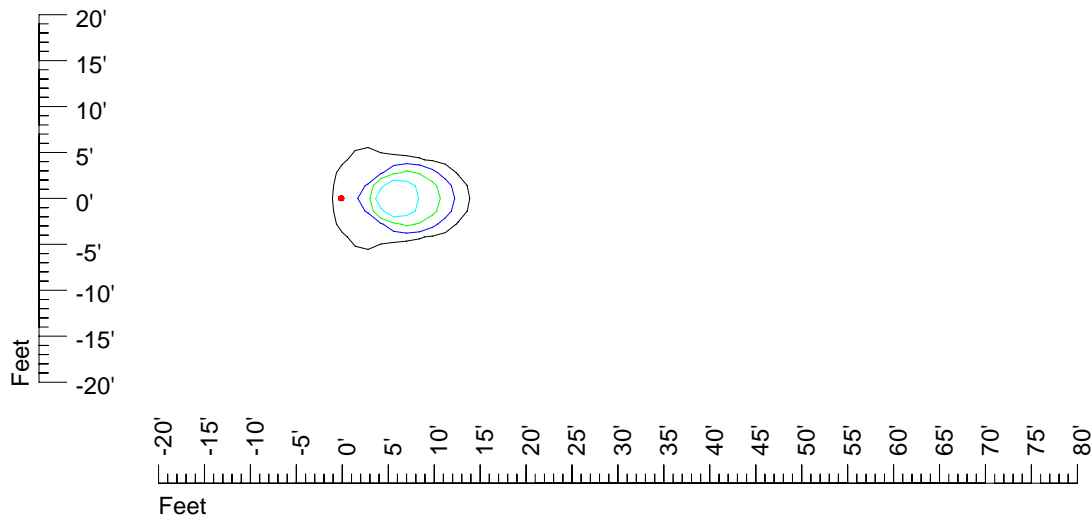

## Isoline template 7' mounting height

Isoline values — 0.1 fc — 0.25 fc — 0.5 fc — 1.0 fc — 2.0 fc

Mounting height 7' Tilt 0°

Mounting height 7' Tilt 30°

Mounting height 7' Tilt 15°

Mounting height 7' Tilt 45°