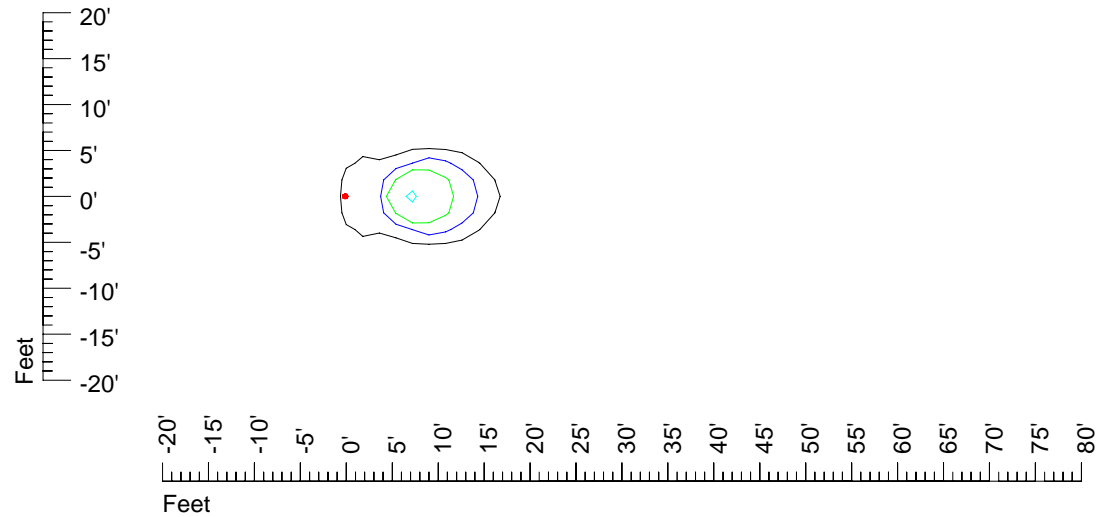

## Isoline template 9' mounting height

Isoline values — 0.1 fc — 0.25 fc — 0.5 fc — 1.0 fc — 2.0 fc

Mounting height 9' Tilt 0°

Mounting height 9' Tilt 30°

Mounting height 9' Tilt 15°

Mounting height 9' Tilt 45°