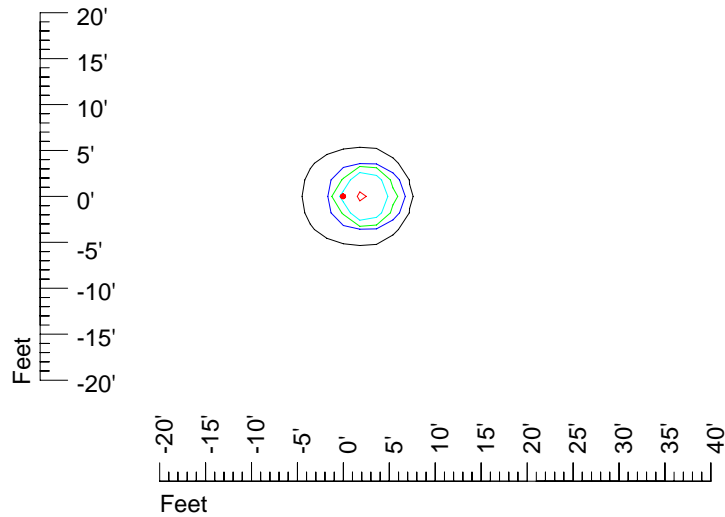

## Isoline template 7' mounting height

Isoline values — 0.1 fc — 0.25 fc — 0.5 fc — 1.0 fc — 2.0 fc

Mounting height 7' Tilt 0°

Mounting height 7' Tilt 30°

Mounting height 7' Tilt 15°

Mounting height 7' Tilt 45°

## Isoline template 9' mounting height

Isoline values — 0.1 fc — 0.25 fc — 0.5 fc — 1.0 fc — 2.0 fc

Mounting height 9' Tilt 0°

Mounting height 9' Tilt 30°

Mounting height 9' Tilt 15°

Mounting height 9' Tilt 45°