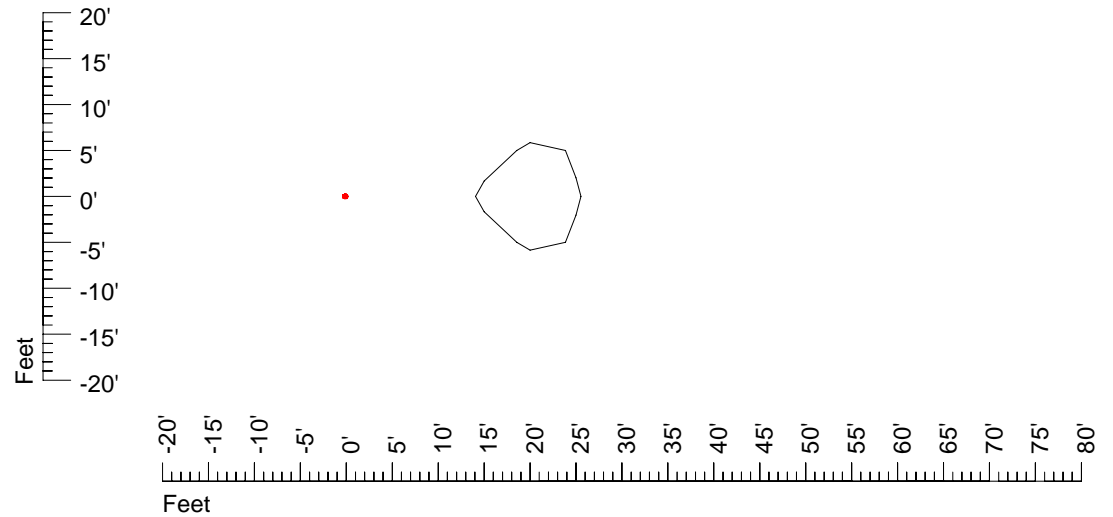

## Isoline template 25' mounting height

Isoline values — 0.1 fc — 0.25 fc — 0.5 fc — 1.0 fc — 2.0 fc

Mounting height 25' Tilt 0°

Mounting height 25' Tilt 30°

Mounting height 25' Tilt 15°

Mounting height 25' Tilt 45°