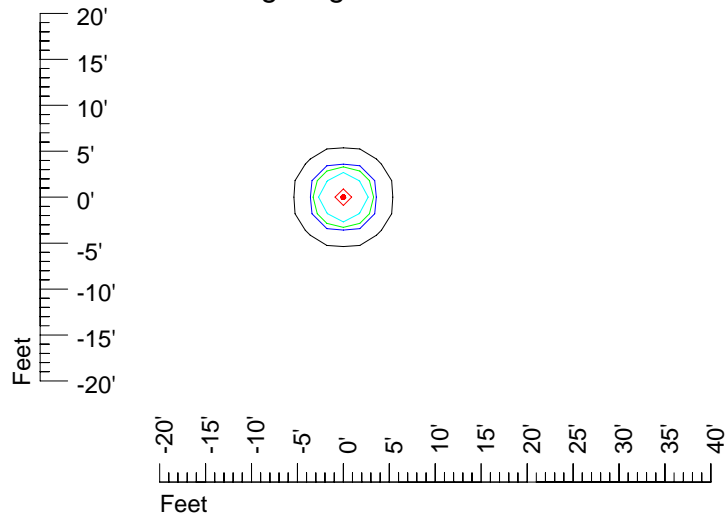

IES Photometric files E317-10

Isoline template 9' mounting height

Isoline values — 0.1 fc — 0.25 fc — 0.5 fc — 1.0 fc — 2.0 fc

Mounting height 9' Tilt 0°