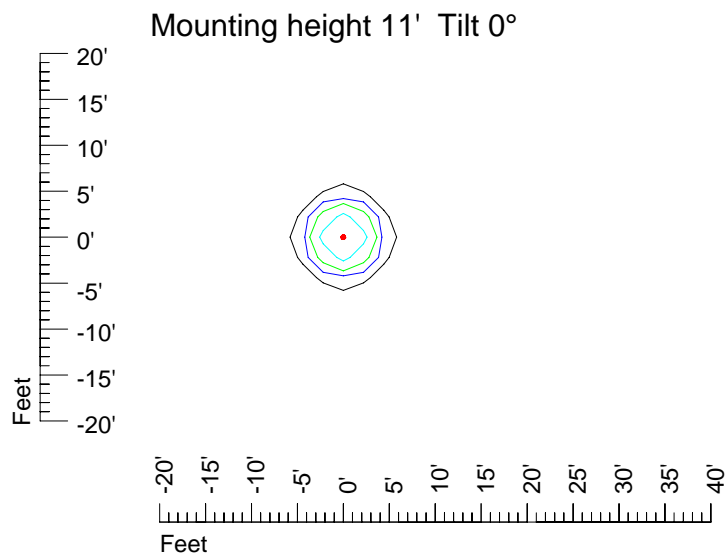

IES Photometric files E317-10

Isoline template 11' mounting height

Isoline values — 0.1 fc — 0.25 fc — 0.5 fc — 1.0 fc — 2.0 fc