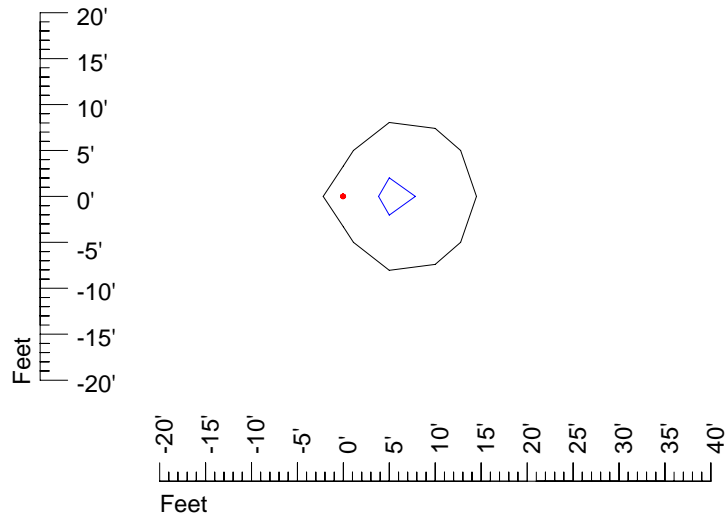

## Isoline template 25' mounting height

Isoline values — 0.1 fc — 0.25 fc — 0.5 fc — 1.0 fc — 2.0 fc

Mounting height 25' Tilt 0°

Mounting height 25' Tilt 30°

Mounting height 25' Tilt 15°

Mounting height 25' Tilt 45°