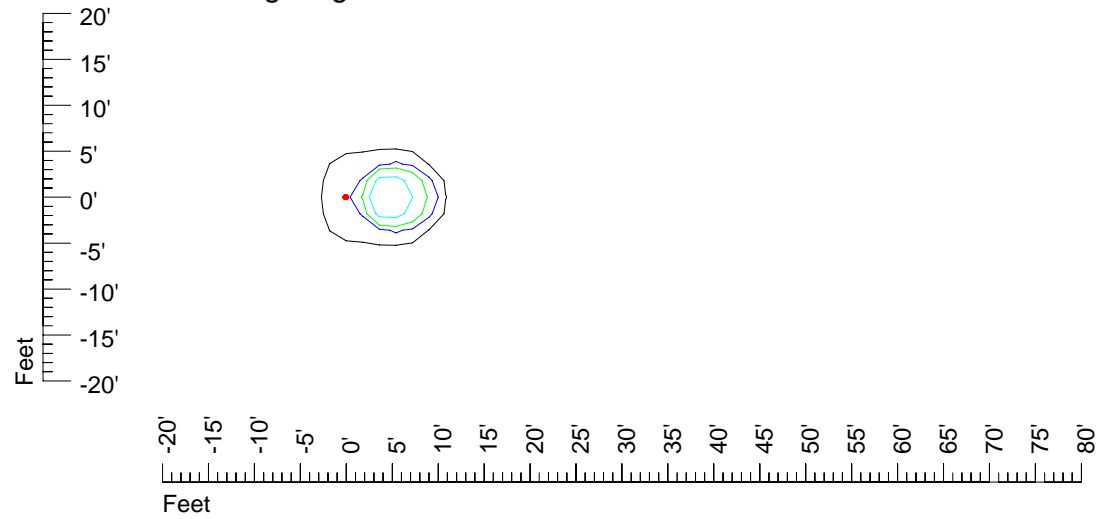

Mounting height 9' Tilt 30°