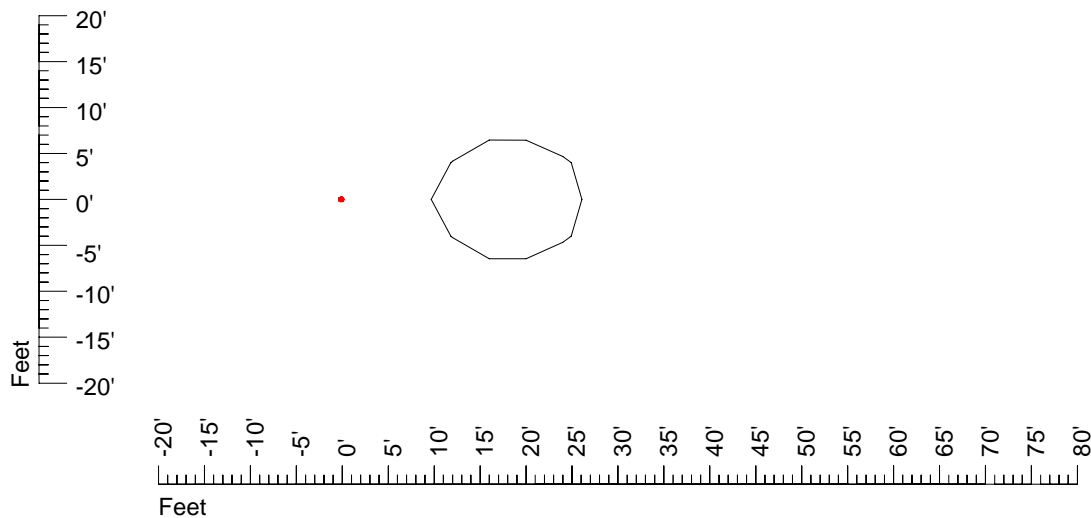

## Isoline template 20' mounting height

Isoline values — 0.1 fc — 0.25 fc — 0.5 fc — 1.0 fc — 2.0 fc

Mounting height 20' Tilt 0°

Mounting height 20' Tilt 30°

Mounting height 20' Tilt 15°

Mounting height 20' Tilt 45°