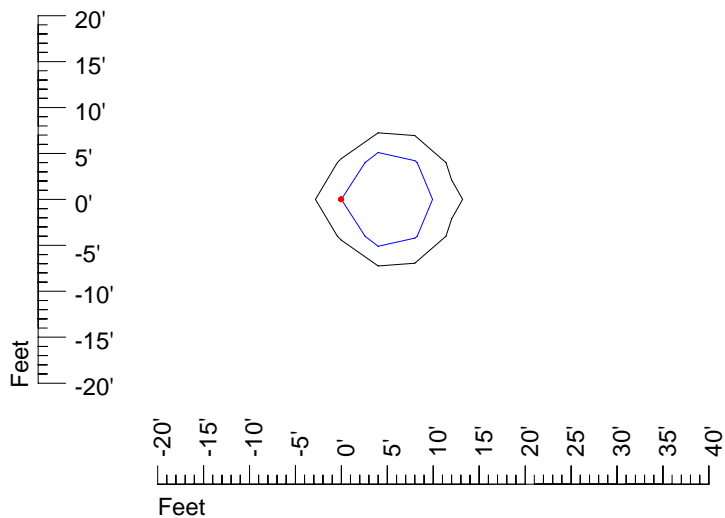

## Isoline template 20' mounting height

Isoline values — 0.1 fc — 0.25 fc — 0.5 fc — 1.0 fc — 2.0 fc

Mounting height 20' Tilt 0°

Mounting height 20' Tilt 30°

Mounting height 20' Tilt 15°

Mounting height 20' Tilt 45°