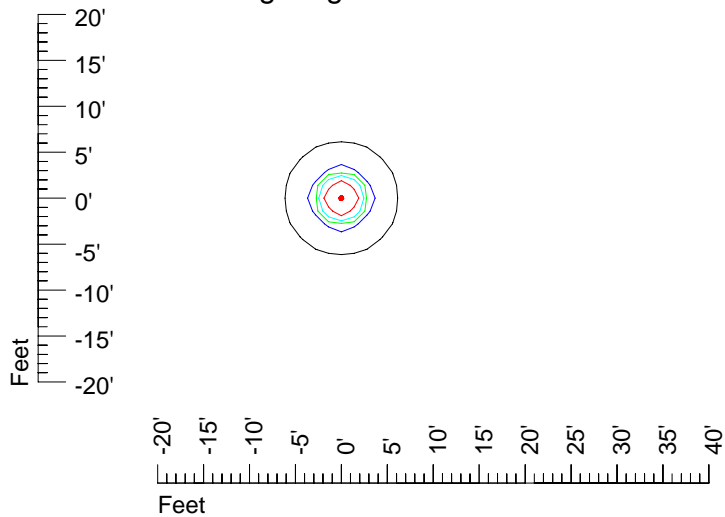

## Isoline template 7' mounting height

Isoline values — 0.1 fc — 0.25 fc — 0.5 fc — 1.0 fc — 2.0 fc

Mounting height 7' Tilt 0°

Mounting height 7' Tilt 30°

Mounting height 7' Tilt 15°

Mounting height 7' Tilt 45°

## Isoline template 20' mounting height

Isoline values — 0.1 fc — 0.25 fc — 0.5 fc — 1.0 fc — 2.0 fc

Mounting height 20' Tilt 0°

Mounting height 20' Tilt 30°

Mounting height 20' Tilt 15°

Mounting height 20' Tilt 45°