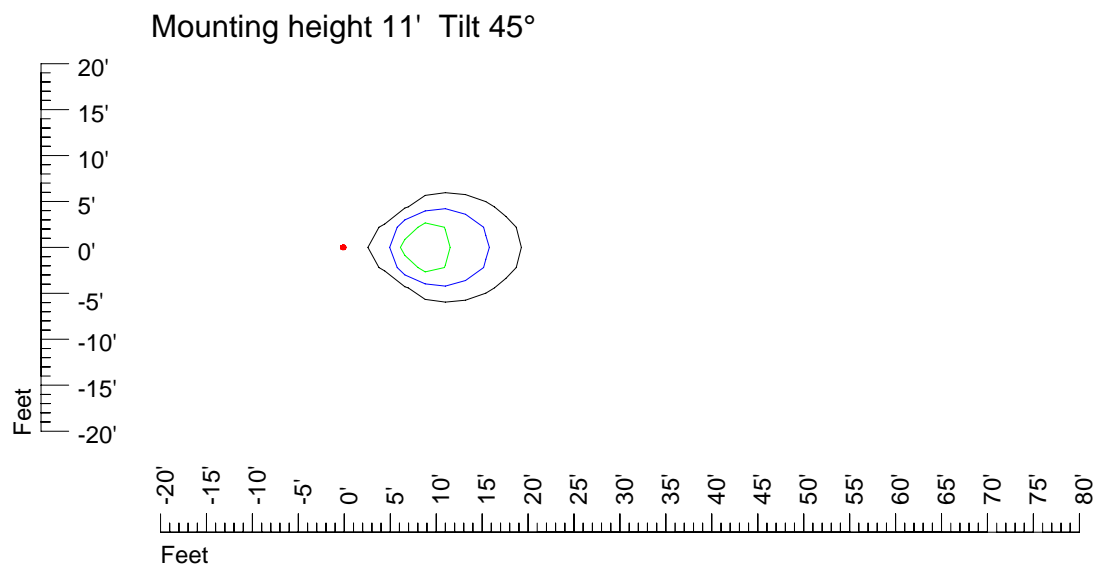

IES Photometric files E317-10

Isoline template 11' mounting height

Isoline values — 0.1 fc — 0.25 fc — 0.5 fc — 1.0 fc — 2.0 fc