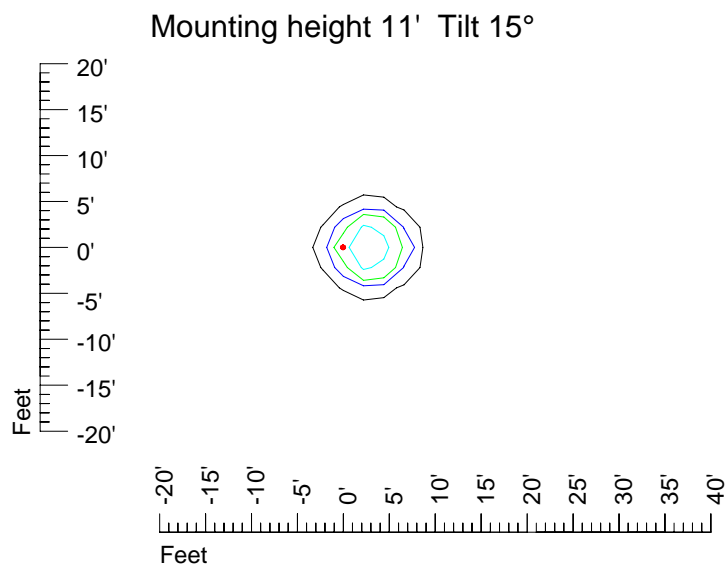

IES Photometric files E317-10

Isoline template 11' mounting height

Isoline values — 0.1 fc — 0.25 fc — 0.5 fc — 1.0 fc — 2.0 fc