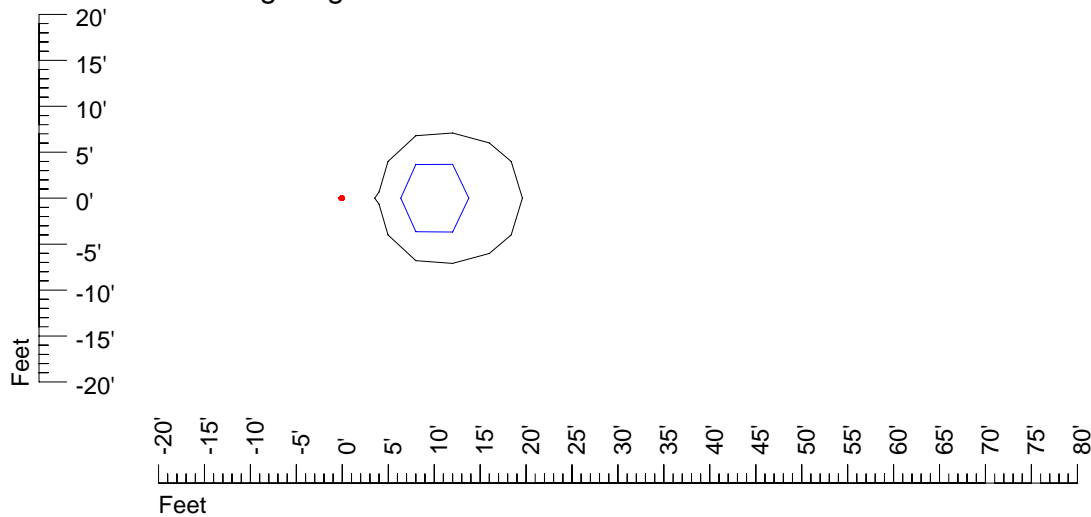

## Isoline template 20' mounting height

Isoline values — 0.1 fc — 0.25 fc — 0.5 fc — 1.0 fc — 2.0 fc

Mounting height 20' Tilt 0°

Mounting height 20' Tilt 30°

Mounting height 20' Tilt 15°

Mounting height 20' Tilt 45°