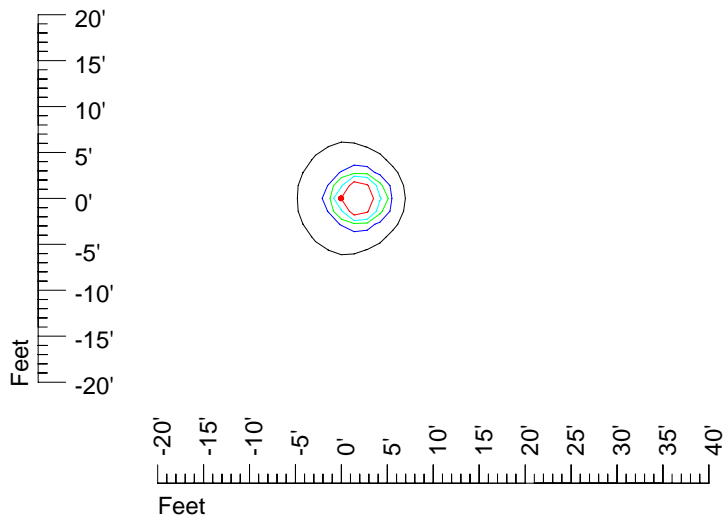

## Isoline template 7' mounting height

Isoline values — 0.1 fc — 0.25 fc — 0.5 fc — 1.0 fc — 2.0 fc

Mounting height 7' Tilt 0°

Mounting height 7' Tilt 30°

Mounting height 7' Tilt 15°

Mounting height 7' Tilt 45°