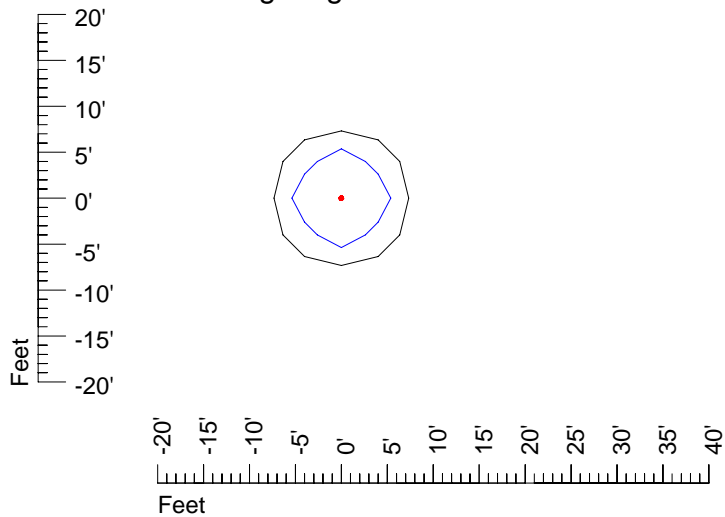

IES Photometric files E317-10

Isoline template 20' mounting height

Isoline values — 0.1 fc — 0.25 fc — 0.5 fc — 1.0 fc — 2.0 fc

Mounting height 20' Tilt 0°