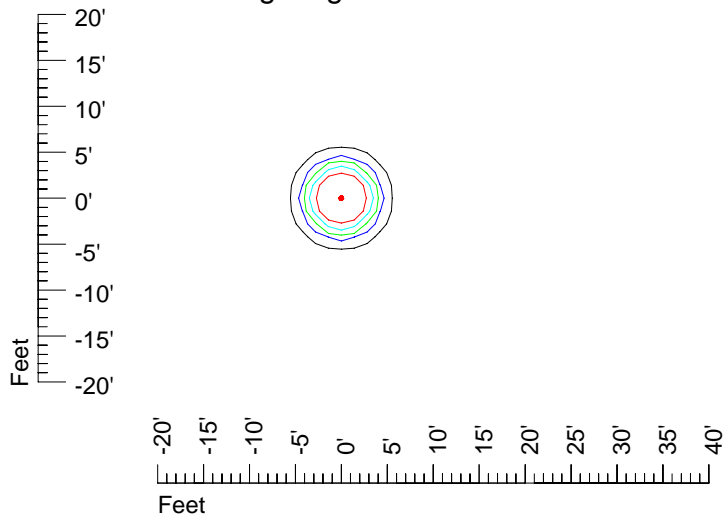

IES Photometric files E318-10

Isoline template 7' mounting height

Isoline values — 0.1 fc — 0.25 fc — 0.5 fc — 1.0 fc — 2.0 fc

Mounting height 7' Tilt 0°

Mounting height 7' Tilt 30°

Mounting height 7' Tilt 15°

Mounting height 7' Tilt 45°

IES Photometric files E318-10

Isoline template 9' mounting height

Isoline values — 0.1 fc — 0.25 fc — 0.5 fc — 1.0 fc — 2.0 fc

Mounting height 9' Tilt 0°

Mounting height 9' Tilt 30°

Mounting height 9' Tilt 15°

Mounting height 9' Tilt 45°

IES Photometric files E318-10

Isoline template 11' mounting height

Isoline values — 0.1 fc — 0.25 fc — 0.5 fc — 1.0 fc — 2.0 fc

Mounting height 11' Tilt 0°

Mounting height 11' Tilt 30°

Mounting height 11' Tilt 15°

Mounting height 11' Tilt 45°

IES Photometric files E318-10

Isoline template 15 mounting height

Isoline values — 0.1 fc — 0.25 fc — 0.5 fc — 1.0 fc — 2.0 fc