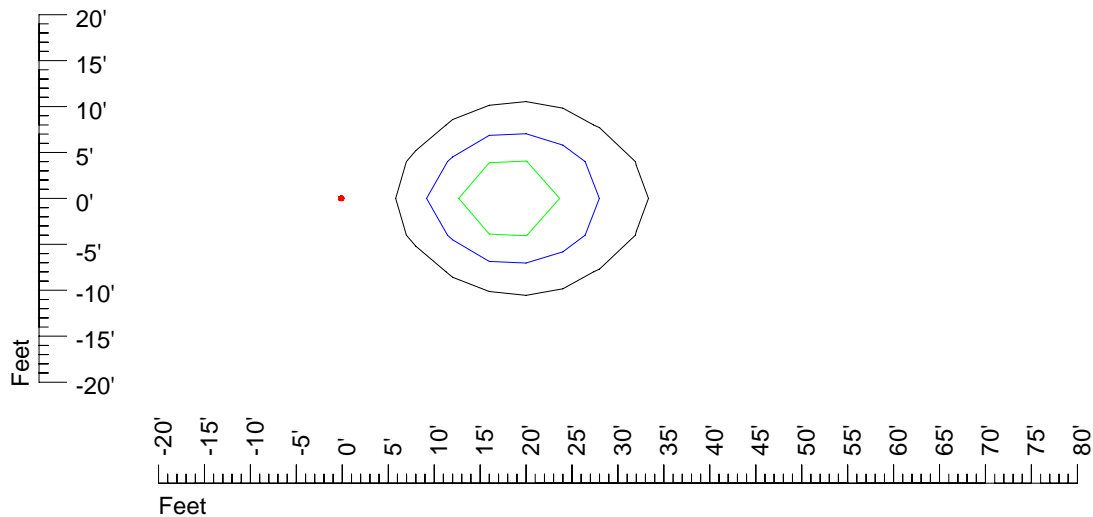

Mounting height 15' Tilt 0°

Mounting height 15' Tilt 30°

Mounting height 15' Tilt 15°

Mounting height 15' Tilt 45°

IES Photometric files E318-10

Isoline template 20 mounting height

Isoline values — 0.1 fc — 0.25 fc — 0.5 fc — 1.0 fc — 2.0 fc

Mounting height 20' Tilt 0°

Mounting height 20' Tilt 30°

Mounting height 20' Tilt 15°

Mounting height 20' Tilt 45°

IES Photometric files E318-10

Isoline template 25 mounting height

Isoline values — 0.1 fc — 0.25 fc — 0.5 fc — 1.0 fc — 2.0 fc

Mounting height 25' Tilt 0°

Mounting height 25' Tilt 30°

Mounting height 25' Tilt 15°

Mounting height 25' Tilt 45°

IES Photometric files E318-10

Isoline template 30' mounting height

Isoline values — 0.1 fc — 0.25 fc — 0.5 fc — 1.0 fc — 2.0 fc