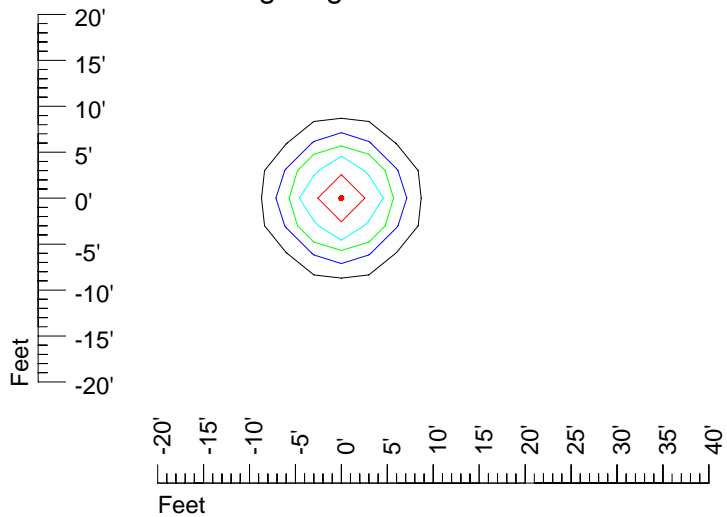

IES Photometric files E318-10

Isoline template 7' mounting height

Isoline values — 0.1 fc — 0.25 fc — 0.5 fc — 1.0 fc — 2.0 fc

Mounting height 7' Tilt 0°

Mounting height 7' Tilt 30°

Mounting height 7' Tilt 15°

Mounting height 9' Tilt 15°

Mounting height 9' Tilt 45°

IES Photometric files E318-10

Isoline template 11' mounting height

Isoline values — 0.1 fc — 0.25 fc — 0.5 fc — 1.0 fc — 2.0 fc

Mounting height 11' Tilt 0°

Mounting height 11' Tilt 30°

Mounting height 11' Tilt 15°

Mounting height 11' Tilt 45°

IES Photometric files E318-10

Isoline template 15 mounting height

Isoline values — 0.1 fc — 0.25 fc — 0.5 fc — 1.0 fc — 2.0 fc

Mounting height 15' Tilt 0°

Mounting height 15' Tilt 30°

Mounting height 15' Tilt 15°

Mounting height 15' Tilt 45°

IES Photometric files E318-10

Isoline template 20 mounting height

Isoline values — 0.1 fc — 0.25 fc — 0.5 fc — 1.0 fc — 2.0 fc