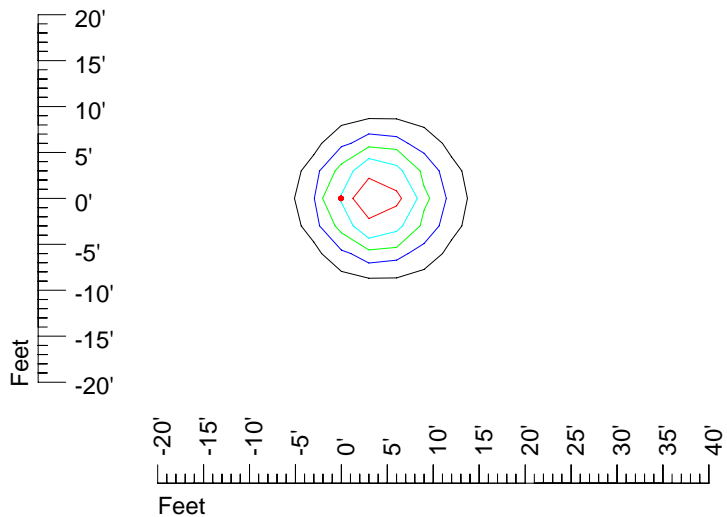

IES Photometric files E318-10

Isoline template 7' mounting height

Isoline values — 0.1 fc — 0.25 fc — 0.5 fc — 1.0 fc — 2.0 fc

Mounting height 7' Tilt 0°

Mounting height 7' Tilt 30°

Mounting height 7' Tilt 15°

Mounting height 9' Tilt 15°

Mounting height 9' Tilt 45°

IES Photometric files E318-10

Isoline template 11' mounting height

Isoline values — 0.1 fc — 0.25 fc — 0.5 fc — 1.0 fc — 2.0 fc

Mounting height 11' Tilt 0°

Mounting height 11' Tilt 30°

Mounting height 11' Tilt 15°

Mounting height 11' Tilt 45°

IES Photometric files E318-10

Isoline template 15 mounting height

Isoline values — 0.1 fc — 0.25 fc — 0.5 fc — 1.0 fc — 2.0 fc

Mounting height 15' Tilt 0°

Mounting height 15' Tilt 30°

Mounting height 15' Tilt 15°

Mounting height 15' Tilt 45°

IES Photometric files E318-10

Isoline template 20 mounting height

Isoline values — 0.1 fc — 0.25 fc — 0.5 fc — 1.0 fc — 2.0 fc