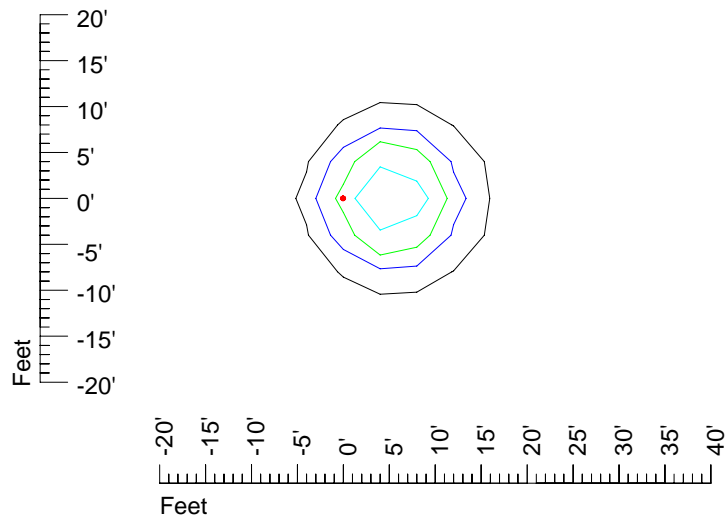

IES Photometric files E318-10

Isoline template 7' mounting height

Isoline values — 0.1 fc — 0.25 fc — 0.5 fc — 1.0 fc — 2.0 fc

Mounting height 7' Tilt 0°

Mounting height 7' Tilt 30°

Mounting height 7' Tilt 15°

Mounting height 11' Tilt 30°

Mounting height 11' Tilt 15°

Mounting height 11' Tilt 45°

IES Photometric files E318-10

Isoline template 15 mounting height

Isoline values — 0.1 fc — 0.25 fc — 0.5 fc — 1.0 fc — 2.0 fc

Mounting height 15' Tilt 0°

Mounting height 15' Tilt 30°

Mounting height 15' Tilt 15°

Mounting height 15' Tilt 45°

IES Photometric files E318-10

Isoline template 20 mounting height

Isoline values — 0.1 fc — 0.25 fc — 0.5 fc — 1.0 fc — 2.0 fc

Mounting height 20' Tilt 0°

Mounting height 20' Tilt 30°

Mounting height 20' Tilt 15°

Mounting height 20' Tilt 45°

IES Photometric files E318-10

Isoline template 25 mounting height

Isoline values — 0.1 fc — 0.25 fc — 0.5 fc — 1.0 fc — 2.0 fc