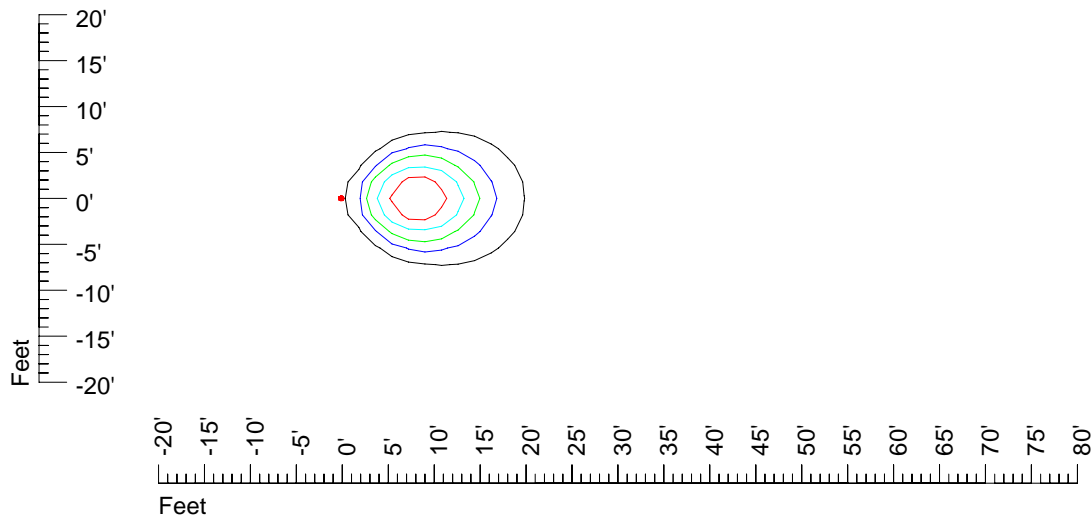

IES Photometric files E318-10

Isoline template 7' mounting height

Isoline values — 0.1 fc — 0.25 fc — 0.5 fc — 1.0 fc — 2.0 fc

Mounting height 7' Tilt 0°

Mounting height 7' Tilt 30°

Mounting height 7' Tilt 15°

Mounting height 7' Tilt 45°

IES Photometric files E318-10

Isoline template 9' mounting height

Isoline values — 0.1 fc — 0.25 fc — 0.5 fc — 1.0 fc — 2.0 fc

Mounting height 9' Tilt 0°

Mounting height 9' Tilt 30°

Mounting height 9' Tilt 15°

Mounting height 9' Tilt 45°

IES Photometric files E318-10

Isoline template 11' mounting height

Isoline values — 0.1 fc — 0.25 fc — 0.5 fc — 1.0 fc — 2.0 fc

Mounting height 11' Tilt 0°