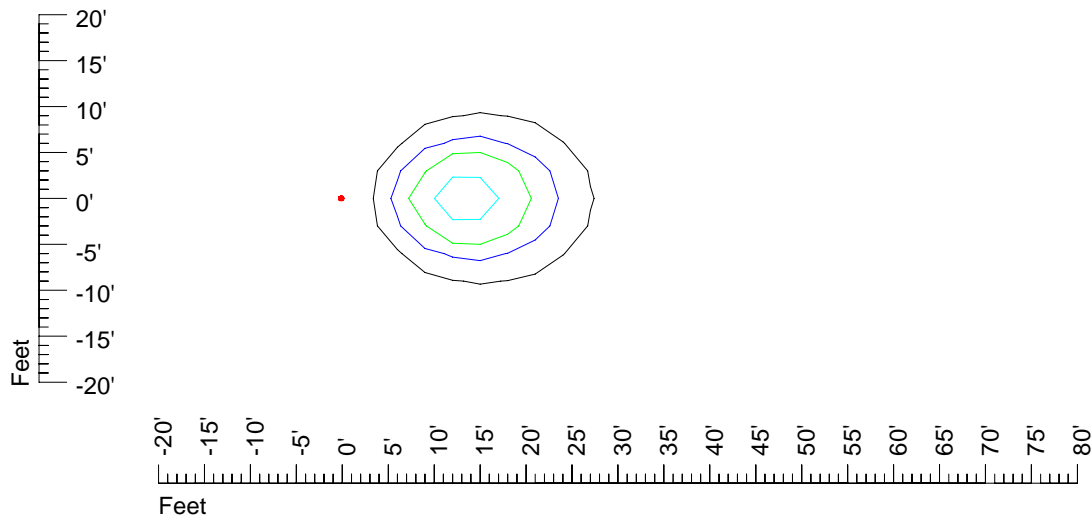

Mounting height 11' Tilt 30°

Mounting height 11' Tilt 15°

Mounting height 11' Tilt 45°

IES Photometric files E318-10

Isoline template 15 mounting height

Isoline values — 0.1 fc — 0.25 fc — 0.5 fc — 1.0 fc — 2.0 fc

Mounting height 15' Tilt 0°

Mounting height 15' Tilt 30°

Mounting height 15' Tilt 15°

Mounting height 15' Tilt 45°

IES Photometric files E318-10

Isoline template 20 mounting height

Isoline values — 0.1 fc — 0.25 fc — 0.5 fc — 1.0 fc — 2.0 fc

Mounting height 20' Tilt 0°

Mounting height 20' Tilt 30°

Mounting height 20' Tilt 15°

Mounting height 20' Tilt 45°

IES Photometric files E318-10

Isoline template 25 mounting height

Isoline values — 0.1 fc — 0.25 fc — 0.5 fc — 1.0 fc — 2.0 fc