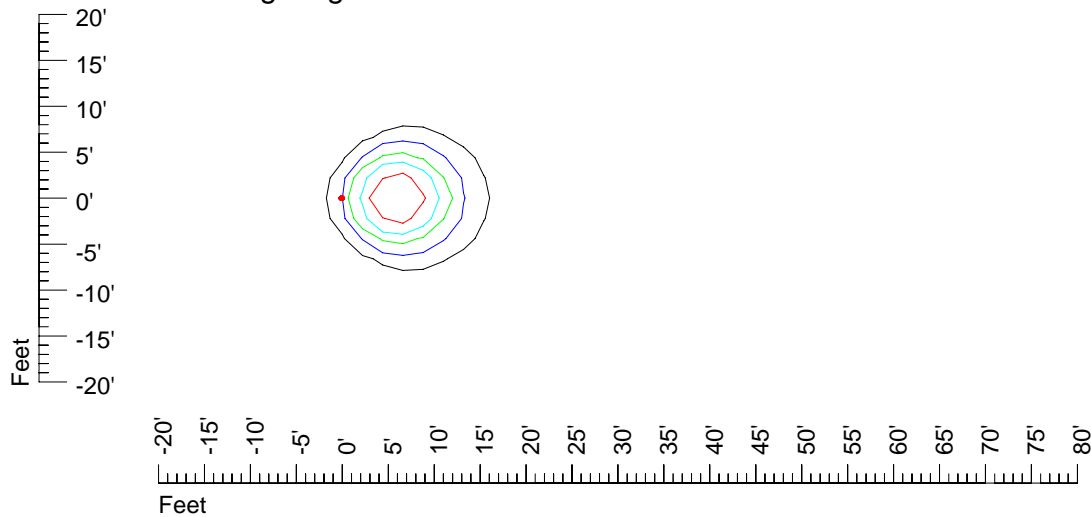

Mounting height 9' Tilt 15°

Mounting height 9' Tilt 45°

IES Photometric files E318-10

Isoline template 11' mounting height

Isoline values — 0.1 fc — 0.25 fc — 0.5 fc — 1.0 fc — 2.0 fc

Mounting height 11' Tilt 0°

Mounting height 11' Tilt 30°

Mounting height 11' Tilt 15°

Mounting height 11' Tilt 45°

IES Photometric files E318-10

Isoline template 15 mounting height

Isoline values — 0.1 fc — 0.25 fc — 0.5 fc — 1.0 fc — 2.0 fc