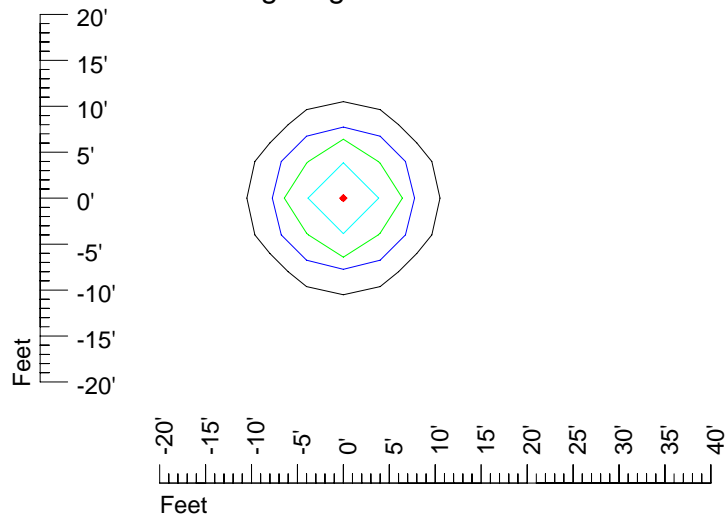

IES Photometric files E318-10

Isoline template 7' mounting height

Isoline values — 0.1 fc — 0.25 fc — 0.5 fc — 1.0 fc — 2.0 fc

Mounting height 7' Tilt 0°

Mounting height 7' Tilt 30°

Mounting height 7' Tilt 15°

Mounting height 11' Tilt 30°

Mounting height 11' Tilt 15°

Mounting height 11' Tilt 45°

IES Photometric files E318-10

Isoline template 15 mounting height

Isoline values — 0.1 fc — 0.25 fc — 0.5 fc — 1.0 fc — 2.0 fc

Mounting height 15' Tilt 0°

Mounting height 15' Tilt 30°

Mounting height 15' Tilt 15°

Mounting height 15' Tilt 45°

IES Photometric files E318-10

Isoline template 20 mounting height

Isoline values — 0.1 fc — 0.25 fc — 0.5 fc — 1.0 fc — 2.0 fc

Mounting height 20' Tilt 0°

Mounting height 20' Tilt 30°

Mounting height 20' Tilt 15°

Mounting height 20' Tilt 45°

IES Photometric files E318-10

Isoline template 25 mounting height

Isoline values — 0.1 fc — 0.25 fc — 0.5 fc — 1.0 fc — 2.0 fc