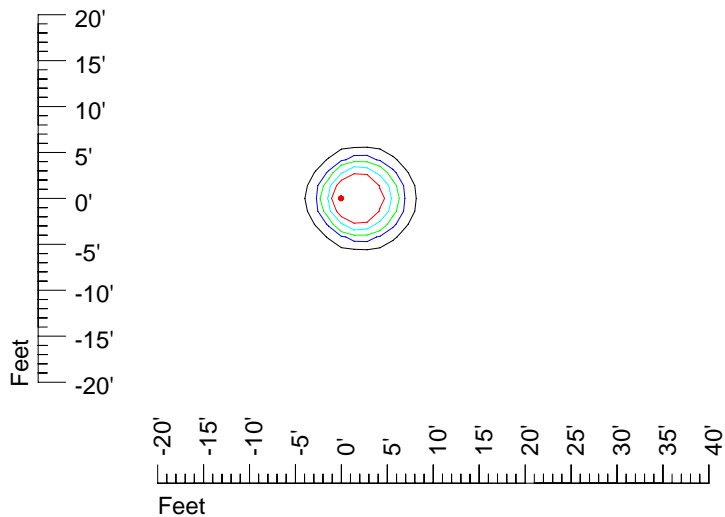

IES Photometric files E318-10

Isoline template 7' mounting height

Isoline values — 0.1 fc — 0.25 fc — 0.5 fc — 1.0 fc — 2.0 fc

Mounting height 7' Tilt 0°

Mounting height 7' Tilt 30°

Mounting height 7' Tilt 15°

Mounting height 7' Tilt 45°

IES Photometric files E318-10

Isoline template 9' mounting height

Isoline values — 0.1 fc — 0.25 fc — 0.5 fc — 1.0 fc — 2.0 fc

Mounting height 9' Tilt 0°

Mounting height 9' Tilt 30°

Mounting height 9' Tilt 15°

Mounting height 9' Tilt 45°

IES Photometric files E318-10

Isoline template 11' mounting height

Isoline values — 0.1 fc — 0.25 fc — 0.5 fc — 1.0 fc — 2.0 fc

Mounting height 11' Tilt 0°

Mounting height 11' Tilt 30°

Mounting height 11' Tilt 15°

Mounting height 11' Tilt 45°

IES Photometric files E318-10

Isoline template 15 mounting height

Isoline values — 0.1 fc — 0.25 fc — 0.5 fc — 1.0 fc — 2.0 fc