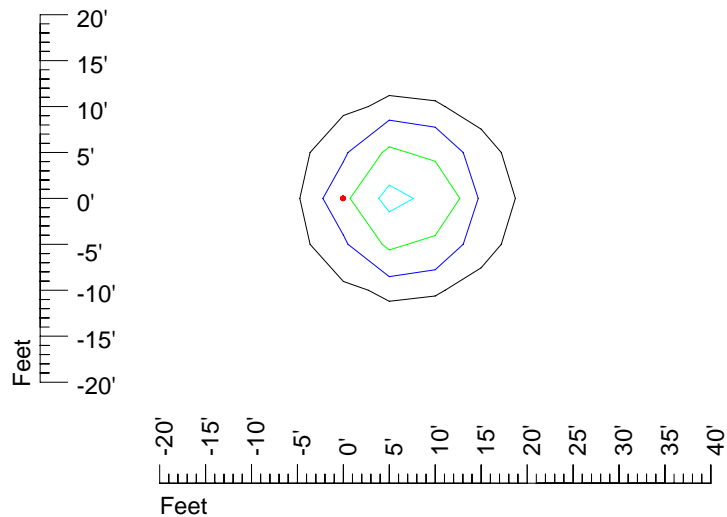

IES Photometric files E318-10

Isoline template 7' mounting height

Isoline values — 0.1 fc — 0.25 fc — 0.5 fc — 1.0 fc — 2.0 fc

Mounting height 7' Tilt 0°

Mounting height 7' Tilt 30°

Mounting height 7' Tilt 15°

Mounting height 15' Tilt 0°

Mounting height 15' Tilt 30°

Mounting height 15' Tilt 15°

Mounting height 15' Tilt 45°

IES Photometric files E318-10

Isoline template 20 mounting height

Isoline values — 0.1 fc — 0.25 fc — 0.5 fc — 1.0 fc — 2.0 fc

Mounting height 20' Tilt 0°

Mounting height 20' Tilt 30°

Mounting height 20' Tilt 15°

Mounting height 20' Tilt 45°

IES Photometric files E318-10

Isoline template 25 mounting height

Isoline values — 0.1 fc — 0.25 fc — 0.5 fc — 1.0 fc — 2.0 fc

Mounting height 25' Tilt 0°

Mounting height 25' Tilt 30°

Mounting height 25' Tilt 15°

Mounting height 25' Tilt 45°

IES Photometric files E318-10

Isoline template 30' mounting height

Isoline values — 0.1 fc — 0.25 fc — 0.5 fc — 1.0 fc — 2.0 fc