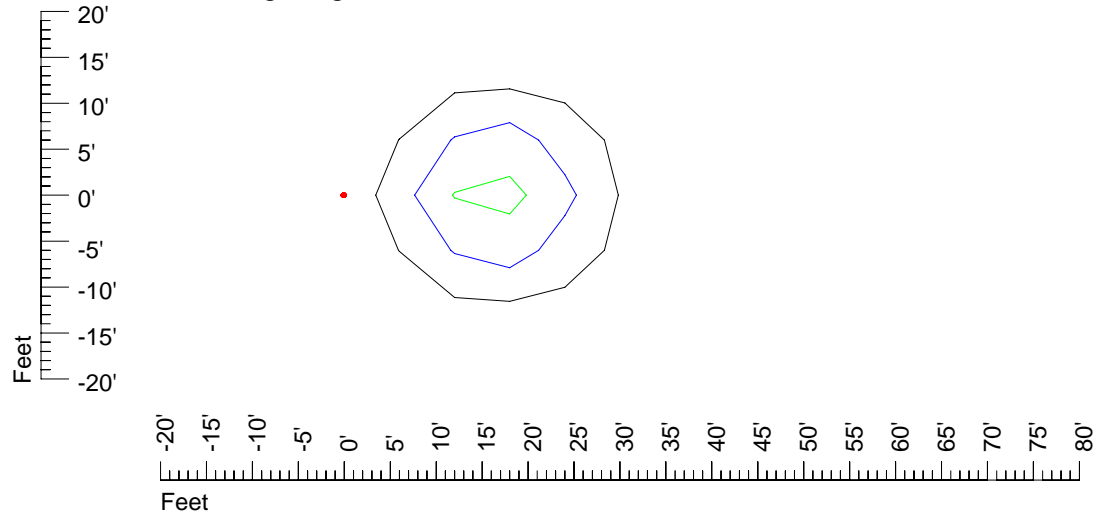

Mounting height 30' Tilt 30°