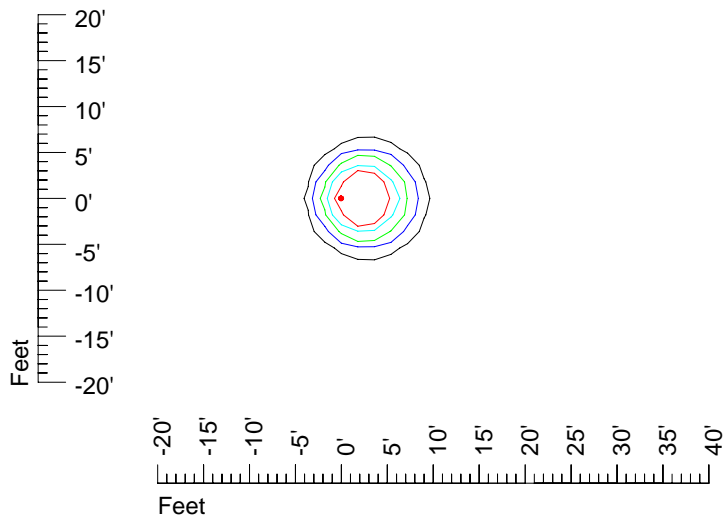

IES Photometric files E318-10

Isoline template 7' mounting height

Isoline values — 0.1 fc — 0.25 fc — 0.5 fc — 1.0 fc — 2.0 fc

Mounting height 7' Tilt 0°

Mounting height 7' Tilt 30°

Mounting height 7' Tilt 15°

Mounting height 7' Tilt 45°

IES Photometric files E318-10

Isoline template 9' mounting height

Isoline values — 0.1 fc — 0.25 fc — 0.5 fc — 1.0 fc — 2.0 fc

Mounting height 9' Tilt 0°

Mounting height 9' Tilt 30°

Mounting height 9' Tilt 15°

Mounting height 9' Tilt 45°

IES Photometric files E318-10

Isoline template 11' mounting height

Isoline values — 0.1 fc — 0.25 fc — 0.5 fc — 1.0 fc — 2.0 fc

Mounting height 11' Tilt 0°

Mounting height 11' Tilt 30°

Mounting height 11' Tilt 15°

Mounting height 11' Tilt 45°

IES Photometric files E318-10

Isoline template 15 mounting height

Isoline values — 0.1 fc — 0.25 fc — 0.5 fc — 1.0 fc — 2.0 fc