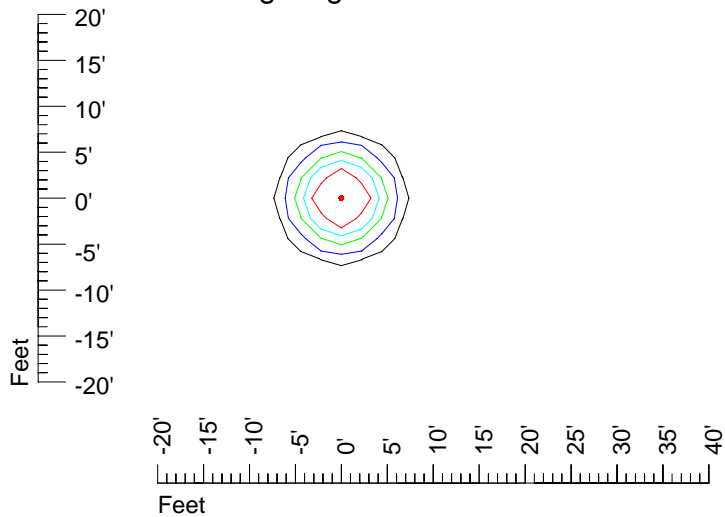

IES Photometric files E318-10

Isoline template 7' mounting height

Isoline values — 0.1 fc — 0.25 fc — 0.5 fc — 1.0 fc — 2.0 fc

Mounting height 7' Tilt 0°

Mounting height 7' Tilt 30°

Mounting height 7' Tilt 15°

Mounting height 7' Tilt 45°

IES Photometric files E318-10

Isoline template 9' mounting height

Isoline values — 0.1 fc — 0.25 fc — 0.5 fc — 1.0 fc — 2.0 fc

Mounting height 9' Tilt 0°

Mounting height 9' Tilt 30°

Mounting height 9' Tilt 15°

Mounting height 9' Tilt 45°

IES Photometric files E318-10

Isoline template 11' mounting height

Isoline values — 0.1 fc — 0.25 fc — 0.5 fc — 1.0 fc — 2.0 fc

Mounting height 11' Tilt 0°

Mounting height 11' Tilt 30°

Mounting height 11' Tilt 15°

Mounting height 11' Tilt 45°

IES Photometric files E318-10

Isoline template 15 mounting height

Isoline values — 0.1 fc — 0.25 fc — 0.5 fc — 1.0 fc — 2.0 fc