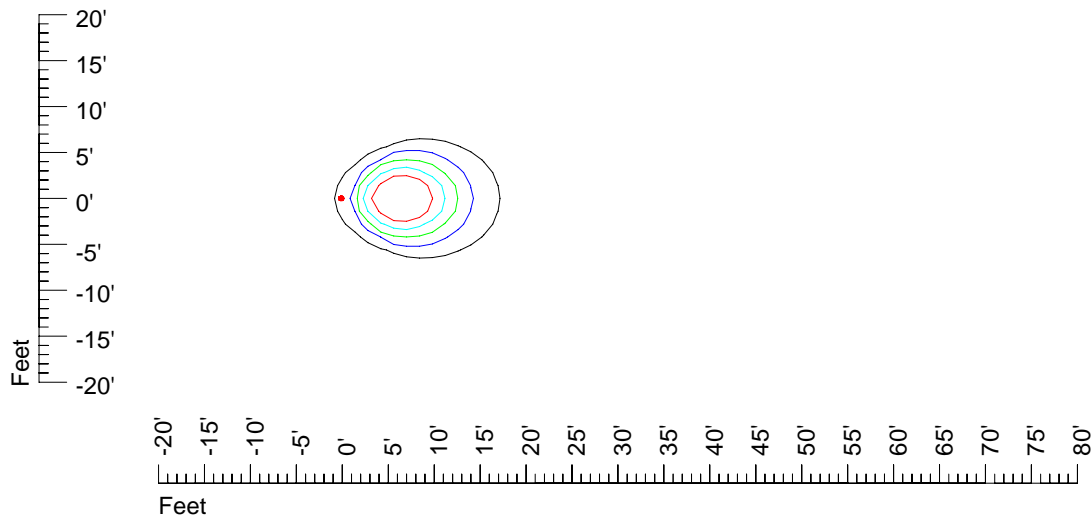

IES Photometric files E318-10

Isoline template 7' mounting height

Isoline values — 0.1 fc — 0.25 fc — 0.5 fc — 1.0 fc — 2.0 fc

Mounting height 7' Tilt 0°

Mounting height 7' Tilt 30°

Mounting height 7' Tilt 15°

Mounting height 7' Tilt 45°

IES Photometric files E318-10

Isoline template 9' mounting height

Isoline values — 0.1 fc — 0.25 fc — 0.5 fc — 1.0 fc — 2.0 fc

Mounting height 9' Tilt 0°

Mounting height 9' Tilt 30°