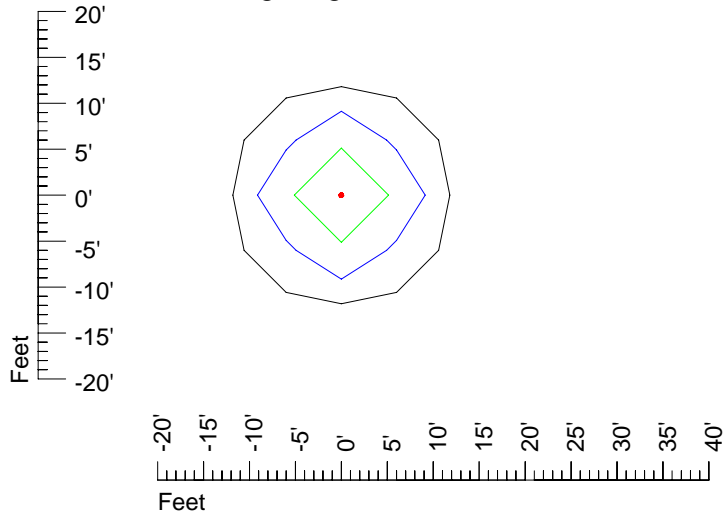

IES Photometric files E318-10

Isoline template 30' mounting height

Isoline values — 0.1 fc — 0.25 fc — 0.5 fc — 1.0 fc — 2.0 fc

Mounting height 30' Tilt 0°