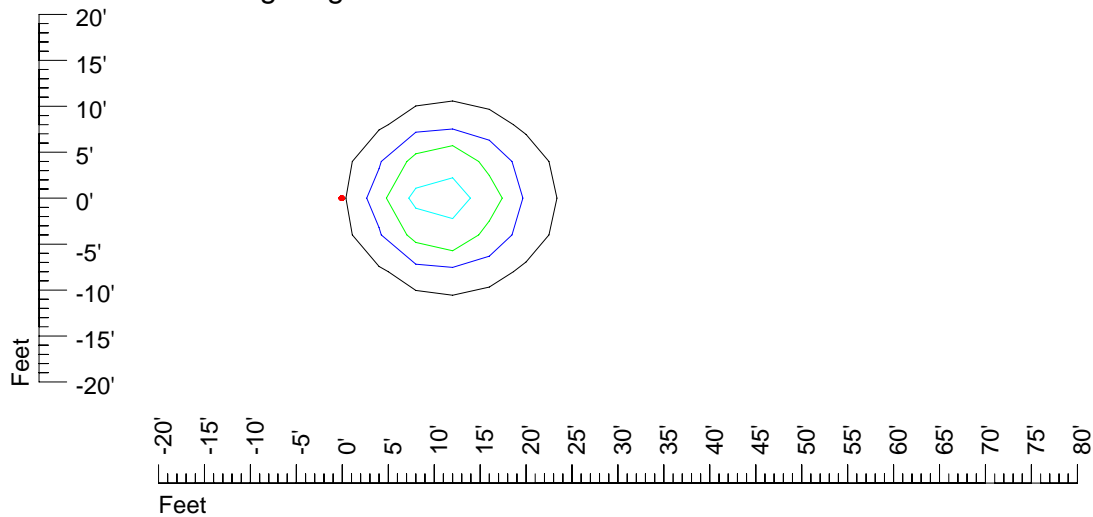

Mounting height 20' Tilt 30°