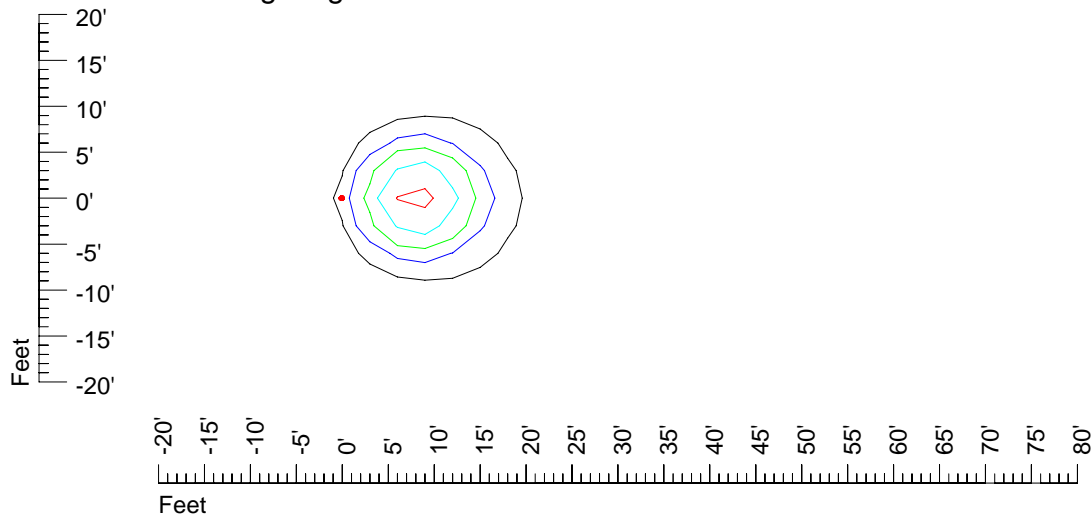

Mounting height 15' Tilt 30°