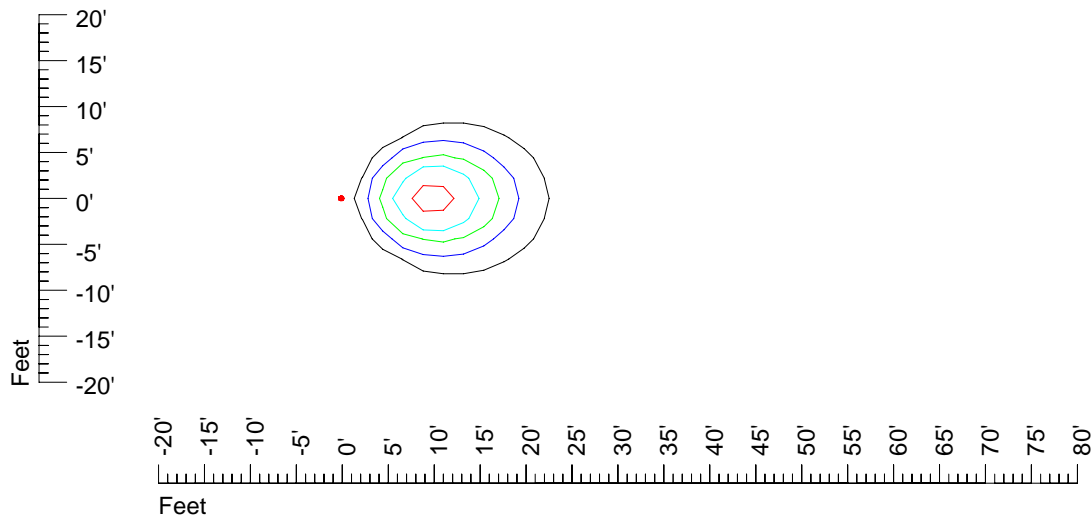

Mounting height 9' Tilt 15°

Mounting height 9' Tilt 45°

IES Photometric files E318-10

Isoline template 11' mounting height

Isoline values — 0.1 fc — 0.25 fc — 0.5 fc — 1.0 fc — 2.0 fc

Mounting height 11' Tilt 0°

Mounting height 11' Tilt 30°

Mounting height 11' Tilt 15°

Mounting height 11' Tilt 45°

IES Photometric files E318-10

Isoline template 15 mounting height

Isoline values — 0.1 fc — 0.25 fc — 0.5 fc — 1.0 fc — 2.0 fc