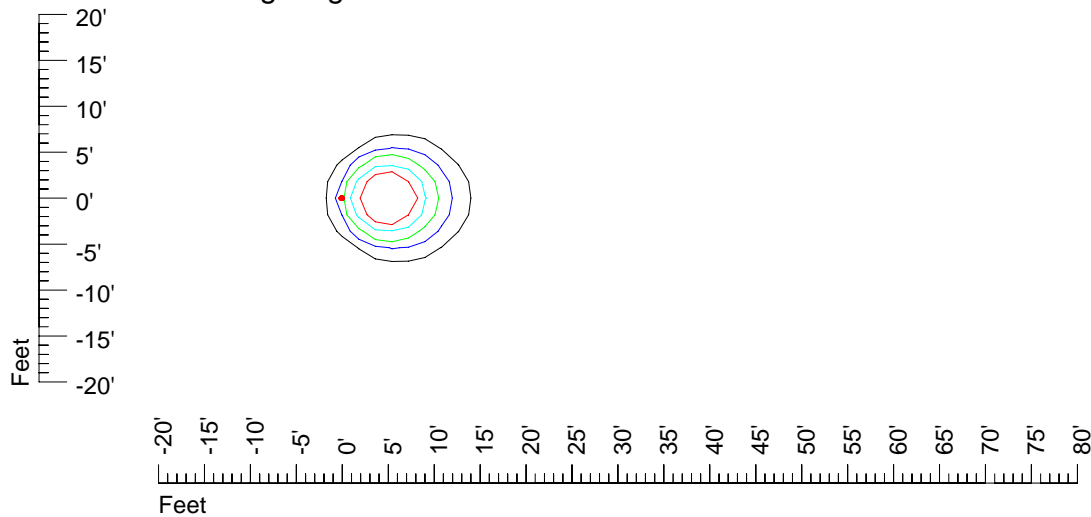

IES Photometric files E318-10

Isoline template 7' mounting height

Isoline values — 0.1 fc — 0.25 fc — 0.5 fc — 1.0 fc — 2.0 fc

Mounting height 7' Tilt 0°

Mounting height 7' Tilt 30°

Mounting height 7' Tilt 15°

Mounting height 7' Tilt 45°

IES Photometric files E318-10

Isoline template 9' mounting height

Isoline values — 0.1 fc — 0.25 fc — 0.5 fc — 1.0 fc — 2.0 fc

Mounting height 9' Tilt 0°

Mounting height 9' Tilt 30°

Mounting height 9' Tilt 15°

Mounting height 9' Tilt 45°

IES Photometric files E318-10

Isoline template 11' mounting height

Isoline values — 0.1 fc — 0.25 fc — 0.5 fc — 1.0 fc — 2.0 fc

Mounting height 11' Tilt 0°