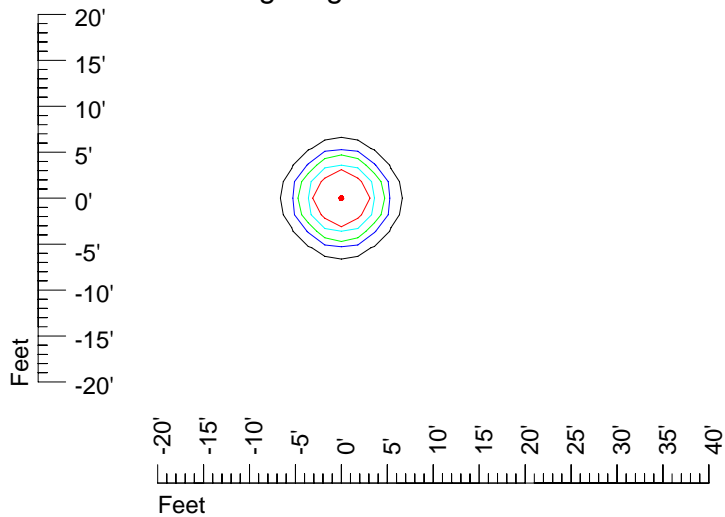

IES Photometric files E318-10

Isoline template 7' mounting height

Isoline values — 0.1 fc — 0.25 fc — 0.5 fc — 1.0 fc — 2.0 fc

Mounting height 7' Tilt 0°

Mounting height 7' Tilt 30°

Mounting height 7' Tilt 15°

Mounting height 7' Tilt 45°

IES Photometric files E318-10

Isoline template 9' mounting height

Isoline values — 0.1 fc — 0.25 fc — 0.5 fc — 1.0 fc — 2.0 fc

Mounting height 9' Tilt 0°

Mounting height 9' Tilt 30°

Mounting height 9' Tilt 15°

Mounting height 9' Tilt 45°

IES Photometric files E318-10

Isoline template 11' mounting height

Isoline values — 0.1 fc — 0.25 fc — 0.5 fc — 1.0 fc — 2.0 fc

Mounting height 11' Tilt 0°

Mounting height 11' Tilt 30°

Mounting height 11' Tilt 15°

Mounting height 11' Tilt 45°

IES Photometric files E318-10

Isoline template 15 mounting height

Isoline values — 0.1 fc — 0.25 fc — 0.5 fc — 1.0 fc — 2.0 fc