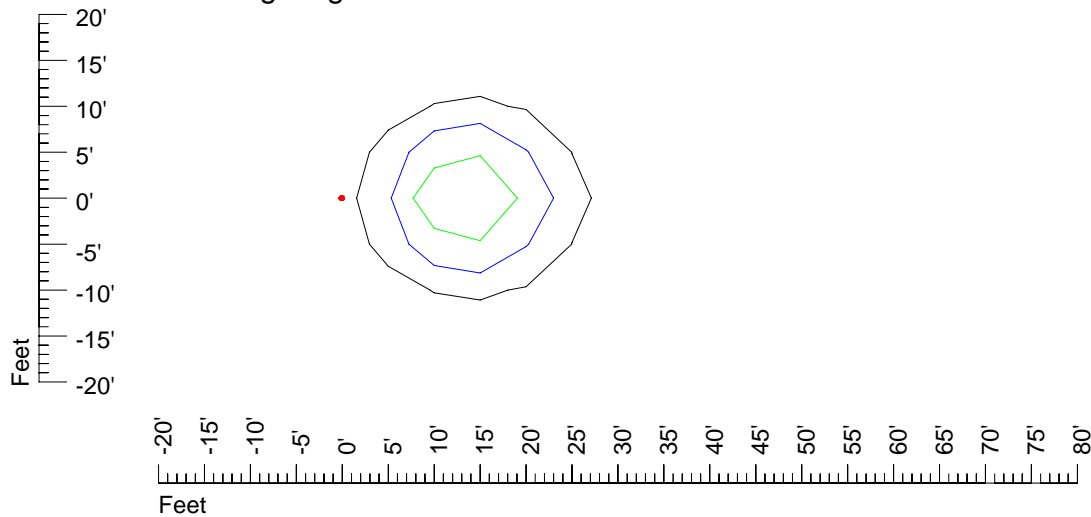

Mounting height 20' Tilt 0°

Mounting height 20' Tilt 30°

Mounting height 20' Tilt 15°

Mounting height 20' Tilt 45°

IES Photometric files E318-10

Isoline template 25 mounting height

Isoline values — 0.1 fc — 0.25 fc — 0.5 fc — 1.0 fc — 2.0 fc

Mounting height 25' Tilt 0°

Mounting height 25' Tilt 30°

Mounting height 25' Tilt 15°

Mounting height 25' Tilt 45°

IES Photometric files E318-10

Isoline template 30' mounting height

Isoline values — 0.1 fc — 0.25 fc — 0.5 fc — 1.0 fc — 2.0 fc