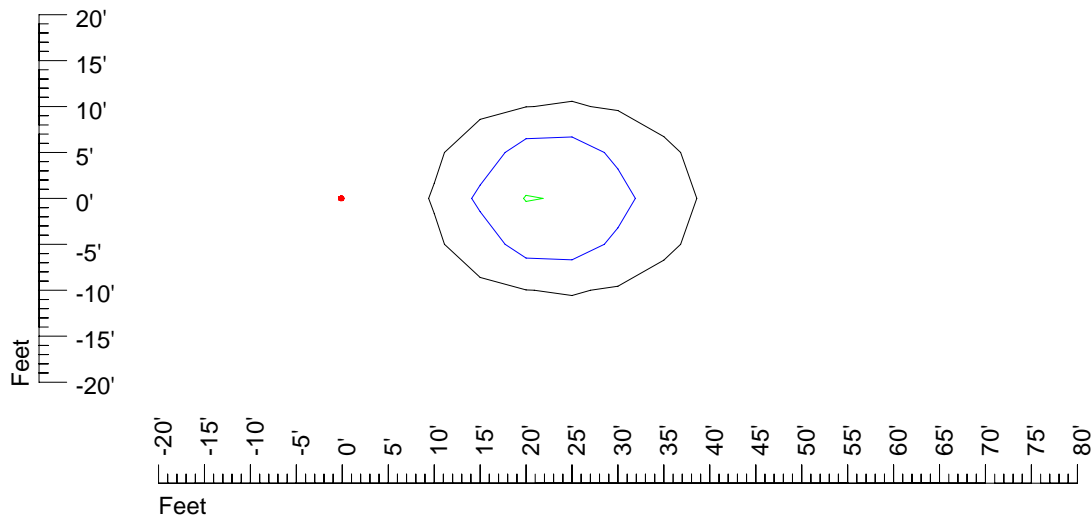

Mounting height 20' Tilt 0°

Mounting height 20' Tilt 30°

Mounting height 20' Tilt 15°

Mounting height 20' Tilt 45°

IES Photometric files E318-10

Isoline template 25 mounting height

Isoline values — 0.1 fc — 0.25 fc — 0.5 fc — 1.0 fc — 2.0 fc

Mounting height 25' Tilt 0°

Mounting height 25' Tilt 30°

Mounting height 25' Tilt 15°

Mounting height 25' Tilt 45°

IES Photometric files E318-10

Isoline template 30' mounting height

Isoline values — 0.1 fc — 0.25 fc — 0.5 fc — 1.0 fc — 2.0 fc

Mounting height 30' Tilt 0°

Mounting height 30' Tilt 30°

Mounting height 30' Tilt 15°

Mounting height 30' Tilt 45°