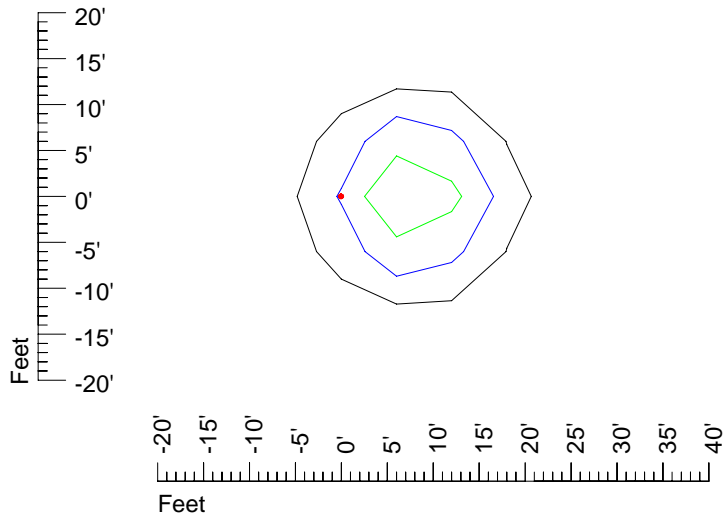

Mounting height 30' Tilt 15°