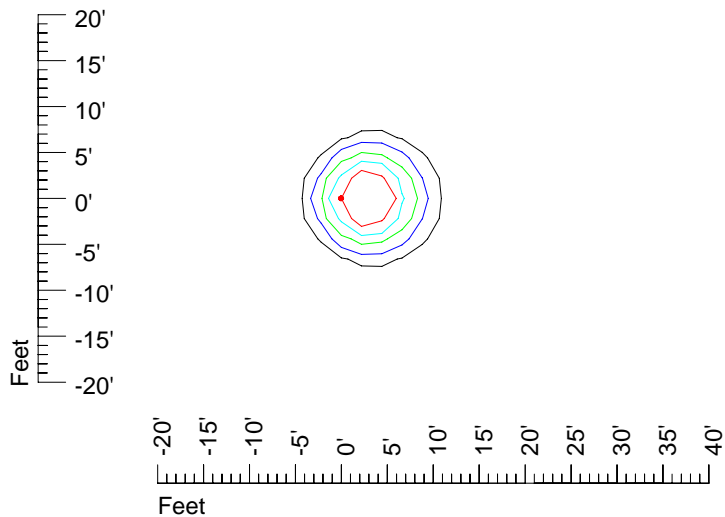

IES Photometric files E318-10

Isoline template 7' mounting height

Isoline values — 0.1 fc — 0.25 fc — 0.5 fc — 1.0 fc — 2.0 fc

Mounting height 7' Tilt 0°

Mounting height 7' Tilt 30°

Mounting height 7' Tilt 15°

Mounting height 7' Tilt 45°

IES Photometric files E318-10

Isoline template 9' mounting height

Isoline values — 0.1 fc — 0.25 fc — 0.5 fc — 1.0 fc — 2.0 fc

Mounting height 9' Tilt 0°

Mounting height 9' Tilt 30°

Mounting height 9' Tilt 15°

Mounting height 9' Tilt 45°

IES Photometric files E318-10

Isoline template 11' mounting height

Isoline values — 0.1 fc — 0.25 fc — 0.5 fc — 1.0 fc — 2.0 fc

Mounting height 11' Tilt 0°

Mounting height 11' Tilt 30°

Mounting height 11' Tilt 15°

Mounting height 11' Tilt 45°

IES Photometric files E318-10

Isoline template 15 mounting height

Isoline values — 0.1 fc — 0.25 fc — 0.5 fc — 1.0 fc — 2.0 fc