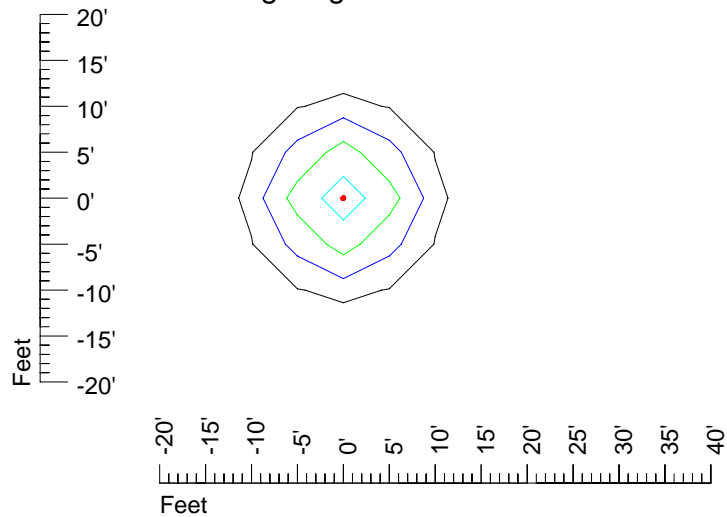

Mounting height 11' Tilt 30°

Mounting height 11' Tilt 15°

Mounting height 11' Tilt 45°

IES Photometric files E318-10

Isoline template 15 mounting height

Isoline values — 0.1 fc — 0.25 fc — 0.5 fc — 1.0 fc — 2.0 fc

Mounting height 15' Tilt 0°

Mounting height 15' Tilt 30°

Mounting height 15' Tilt 15°

Mounting height 15' Tilt 45°

IES Photometric files E318-10

Isoline template 20 mounting height

Isoline values — 0.1 fc — 0.25 fc — 0.5 fc — 1.0 fc — 2.0 fc

Mounting height 20' Tilt 0°

Mounting height 20' Tilt 30°

Mounting height 20' Tilt 15°

Mounting height 20' Tilt 45°

IES Photometric files E318-10

Isoline template 25 mounting height

Isoline values — 0.1 fc — 0.25 fc — 0.5 fc — 1.0 fc — 2.0 fc

Mounting height 25' Tilt 0°

Mounting height 25' Tilt 30°

Mounting height 25' Tilt 15°

Mounting height 25' Tilt 45°

IES Photometric files E318-10

Isoline template 30' mounting height

Isoline values — 0.1 fc — 0.25 fc — 0.5 fc — 1.0 fc — 2.0 fc