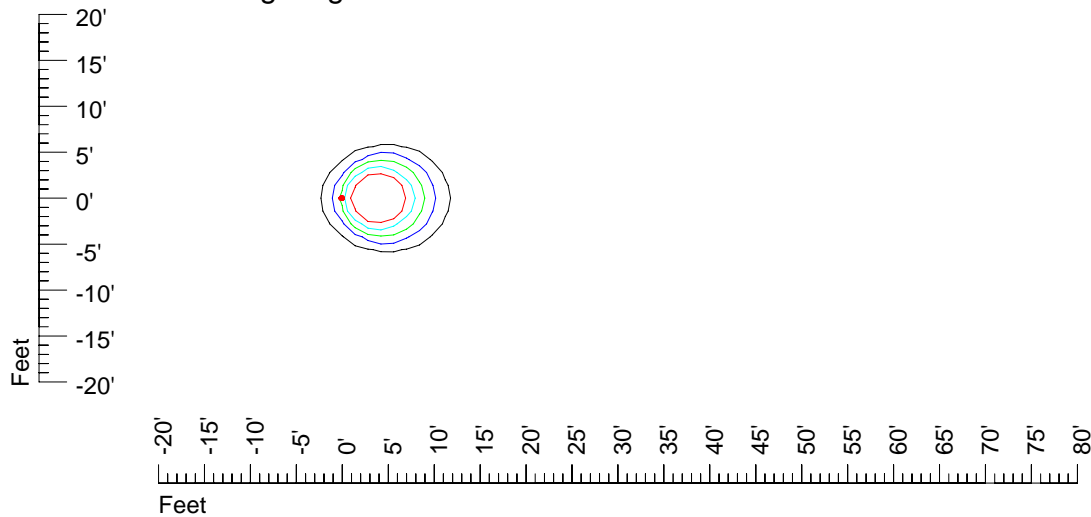

IES Photometric files E318-10

Isoline template 7' mounting height

Isoline values — 0.1 fc — 0.25 fc — 0.5 fc — 1.0 fc — 2.0 fc

Mounting height 7' Tilt 0°

Mounting height 7' Tilt 30°

Mounting height 7' Tilt 15°

Mounting height 7' Tilt 45°

IES Photometric files E318-10

Isoline template 9' mounting height

Isoline values — 0.1 fc — 0.25 fc — 0.5 fc — 1.0 fc — 2.0 fc

Mounting height 9' Tilt 0°

Mounting height 9' Tilt 30°