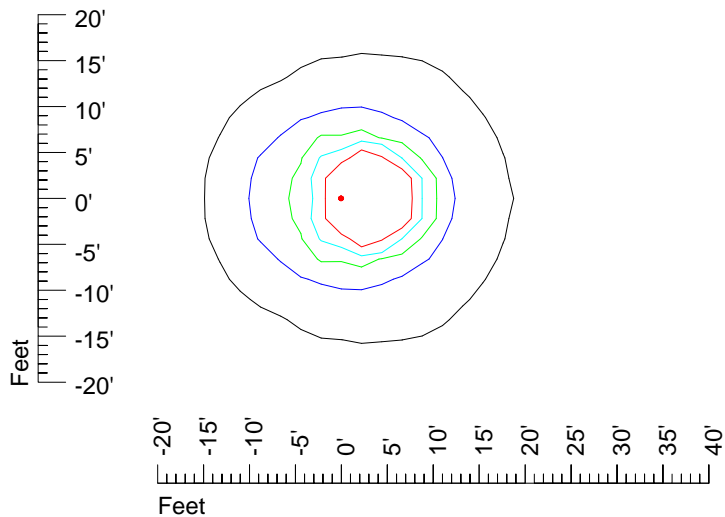

IES Photometric files E425

Isoline template 7' mounting height

Isoline values — 0.1 fc — 0.25 fc — 0.5 fc — 1.0 fc — 2.0 fc

Mounting height 7' Tilt 0°

Mounting height 7' Tilt 30°

Mounting height 7' Tilt 15°

Mounting height 7' Tilt 45°

IES Photometric files E425

Isoline template 9' mounting height

Isoline values — 0.1 fc — 0.25 fc — 0.5 fc — 1.0 fc — 2.0 fc

Mounting height 9' Tilt 0°

Mounting height 9' Tilt 30°

Mounting height 9' Tilt 15°

Mounting height 9' Tilt 45°

IES Photometric files E425

Isoline template 11' mounting height

Isoline values — 0.1 fc — 0.25 fc — 0.5 fc — 1.0 fc — 2.0 fc

Mounting height 11' Tilt 0°

Mounting height 11' Tilt 30°

Mounting height 11' Tilt 15°

Mounting height 11' Tilt 45°

IES Photometric files E425

Isoline template 15' mounting height

Isoline values — 0.1 fc — 0.25 fc — 0.5 fc — 1.0 fc — 2.0 fc