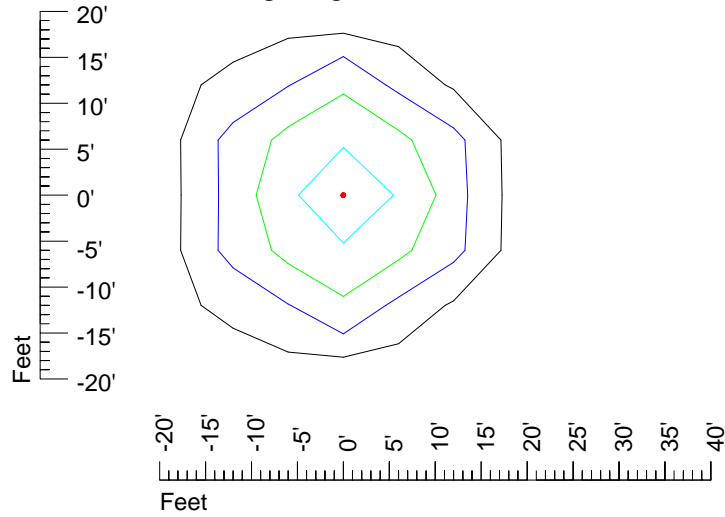

IES Photometric files E425

Isoline template 30' mounting height

Isoline values — 0.1 fc — 0.25 fc — 0.5 fc — 1.0 fc — 2.0 fc

Mounting height 30' Tilt 0°