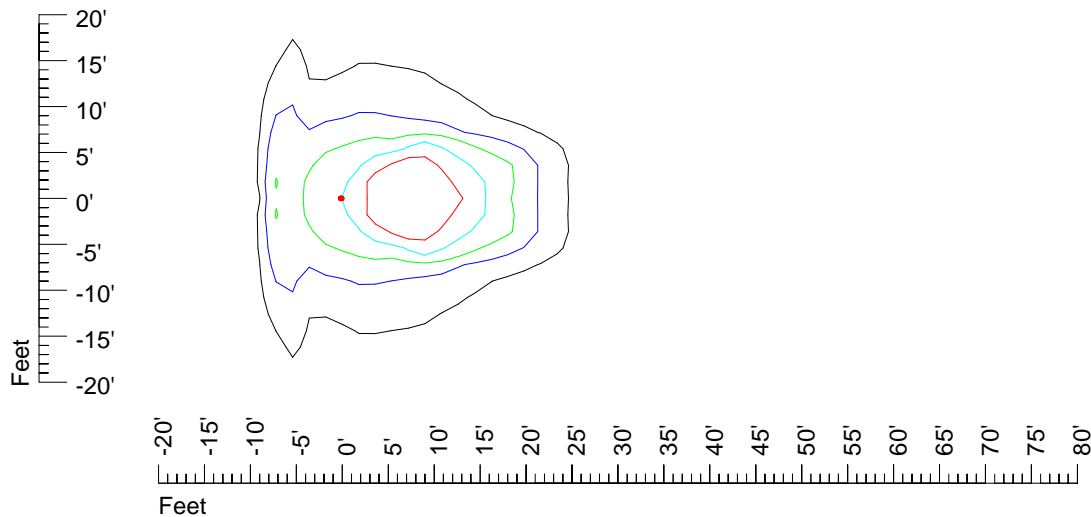

IES Photometric files E425

Isoline template 7' mounting height

Isoline values — 0.1 fc — 0.25 fc — 0.5 fc — 1.0 fc — 2.0 fc

Mounting height 7' Tilt 0°

Mounting height 7' Tilt 30°

Mounting height 7' Tilt 15°

Mounting height 7' Tilt 45°

IES Photometric files E425

Isoline template 9' mounting height

Isoline values — 0.1 fc — 0.25 fc — 0.5 fc — 1.0 fc — 2.0 fc

Mounting height 9' Tilt 0°

Mounting height 9' Tilt 30°

Mounting height 9' Tilt 15°

Mounting height 9' Tilt 45°

IES Photometric files E425

Isoline template 11' mounting height

Isoline values — 0.1 fc — 0.25 fc — 0.5 fc — 1.0 fc — 2.0 fc

Mounting height 11' Tilt 0°