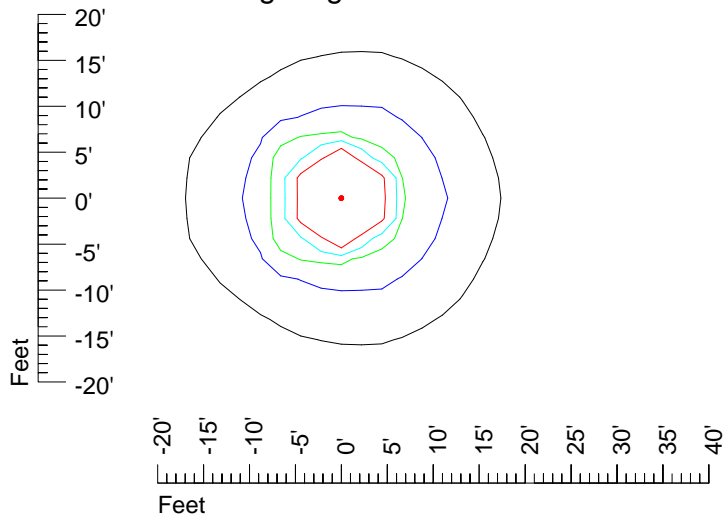

IES Photometric files E425

Isoline template 7' mounting height

Isoline values — 0.1 fc — 0.25 fc — 0.5 fc — 1.0 fc — 2.0 fc

Mounting height 7' Tilt 0°

Mounting height 7' Tilt 30°

Mounting height 7' Tilt 15°

Mounting height 7' Tilt 45°

IES Photometric files E425

Isoline template 9' mounting height

Isoline values — 0.1 fc — 0.25 fc — 0.5 fc — 1.0 fc — 2.0 fc

Mounting height 9' Tilt 0°

Mounting height 9' Tilt 30°

Mounting height 9' Tilt 15°

Mounting height 9' Tilt 45°

IES Photometric files E425

Isoline template 11' mounting height

Isoline values — 0.1 fc — 0.25 fc — 0.5 fc — 1.0 fc — 2.0 fc

Mounting height 11' Tilt 0°

Mounting height 11' Tilt 30°

Mounting height 11' Tilt 15°

Mounting height 11' Tilt 45°

IES Photometric files E425

Isoline template 15' mounting height

Isoline values — 0.1 fc — 0.25 fc — 0.5 fc — 1.0 fc — 2.0 fc