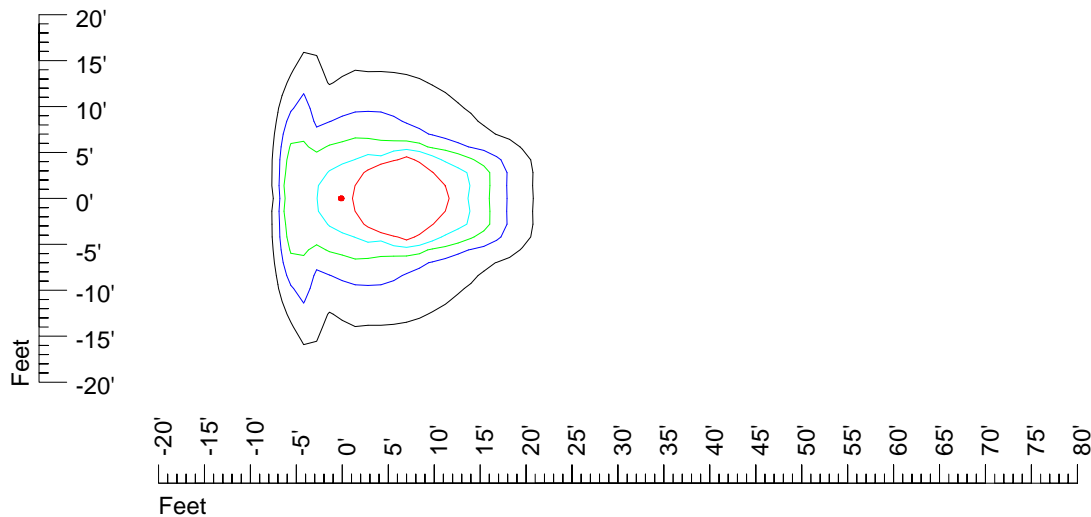

IES Photometric files E425

Isoline template 7' mounting height

Isoline values — 0.1 fc — 0.25 fc — 0.5 fc — 1.0 fc — 2.0 fc

Mounting height 7' Tilt 0°

Mounting height 7' Tilt 30°

Mounting height 7' Tilt 15°

Mounting height 7' Tilt 45°

IES Photometric files E425

Isoline template 9' mounting height

Isoline values — 0.1 fc — 0.25 fc — 0.5 fc — 1.0 fc — 2.0 fc

Mounting height 9' Tilt 0°

Mounting height 9' Tilt 30°