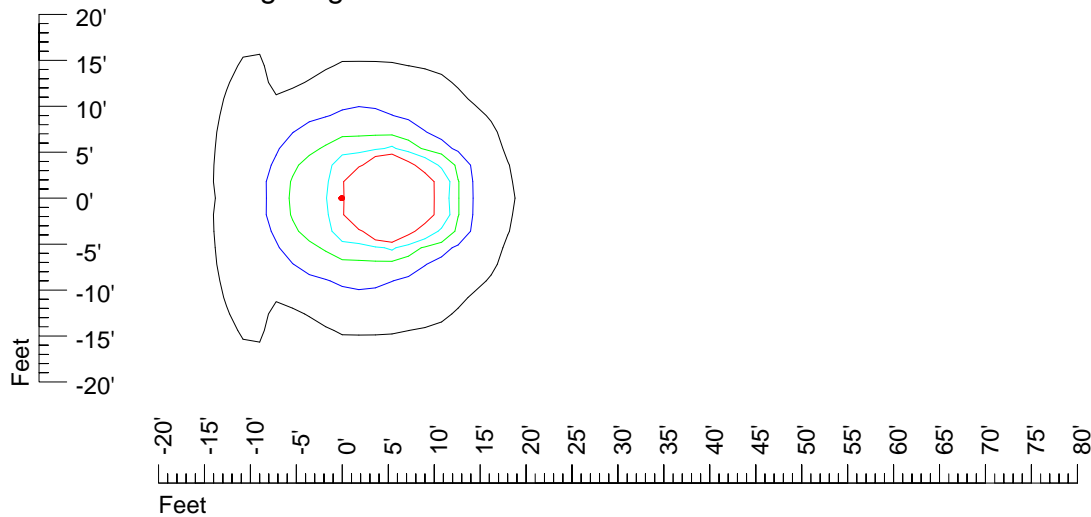

IES Photometric files E425

Isoline template 7' mounting height

Isoline values — 0.1 fc — 0.25 fc — 0.5 fc — 1.0 fc — 2.0 fc

Mounting height 7' Tilt 0°

Mounting height 7' Tilt 30°

Mounting height 7' Tilt 15°

Mounting height 7' Tilt 45°

IES Photometric files E425

Isoline template 9' mounting height

Isoline values — 0.1 fc — 0.25 fc — 0.5 fc — 1.0 fc — 2.0 fc

Mounting height 9' Tilt 0°

Mounting height 9' Tilt 30°

Mounting height 9' Tilt 15°

Mounting height 9' Tilt 45°

IES Photometric files E425

Isoline template 11' mounting height

Isoline values — 0.1 fc — 0.25 fc — 0.5 fc — 1.0 fc — 2.0 fc

Mounting height 11' Tilt 0°