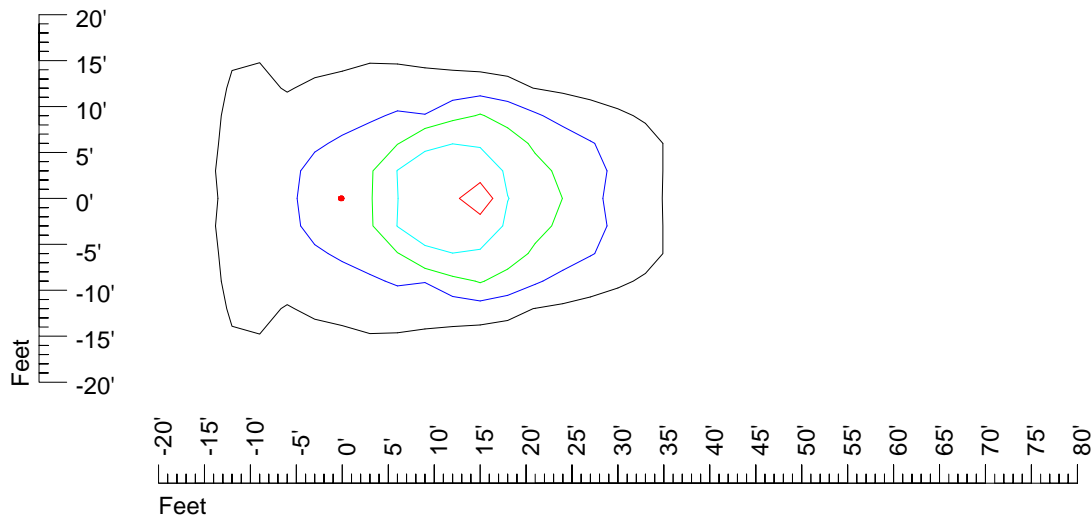

IES Photometric files E425

Isoline template 7' mounting height

Isoline values — 0.1 fc — 0.25 fc — 0.5 fc — 1.0 fc — 2.0 fc

Mounting height 7' Tilt 0°

Mounting height 7' Tilt 30°

Mounting height 7' Tilt 15°

Mounting height 11' Tilt 30°

Mounting height 11' Tilt 15°

Mounting height 11' Tilt 45°

IES Photometric files E425

Isoline template 15' mounting height

Isoline values — 0.1 fc — 0.25 fc — 0.5 fc — 1.0 fc — 2.0 fc

Mounting height 15' Tilt 0°

Mounting height 15' Tilt 30°

Mounting height 15' Tilt 15°

Mounting height 15' Tilt 45°

IES Photometric files E425

Isoline template 20' mounting height

Isoline values — 0.1 fc — 0.25 fc — 0.5 fc — 1.0 fc — 2.0 fc

Mounting height 20' Tilt 0°

Mounting height 20' Tilt 30°

Mounting height 20' Tilt 15°

Mounting height 20' Tilt 45°

IES Photometric files E425

Isoline template 25' mounting height

Isoline values — 0.1 fc — 0.25 fc — 0.5 fc — 1.0 fc — 2.0 fc