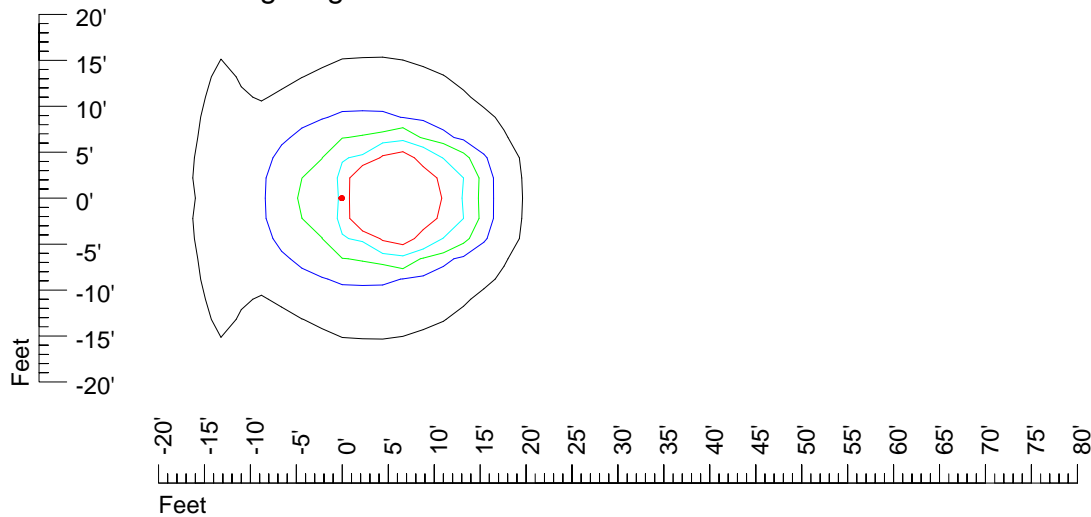

Mounting height 7' Tilt 45°

IES Photometric files E425

Isoline template 9' mounting height

Isoline values — 0.1 fc — 0.25 fc — 0.5 fc — 1.0 fc — 2.0 fc

Mounting height 9' Tilt 0°

Mounting height 9' Tilt 30°

Mounting height 9' Tilt 15°

Mounting height 9' Tilt 45°

IES Photometric files E425

Isoline template 11' mounting height

Isoline values — 0.1 fc — 0.25 fc — 0.5 fc — 1.0 fc — 2.0 fc

Mounting height 11' Tilt 0°

Mounting height 11' Tilt 30°

Mounting height 11' Tilt 15°

Mounting height 11' Tilt 45°

IES Photometric files E425

Isoline template 15' mounting height

Isoline values — 0.1 fc — 0.25 fc — 0.5 fc — 1.0 fc — 2.0 fc