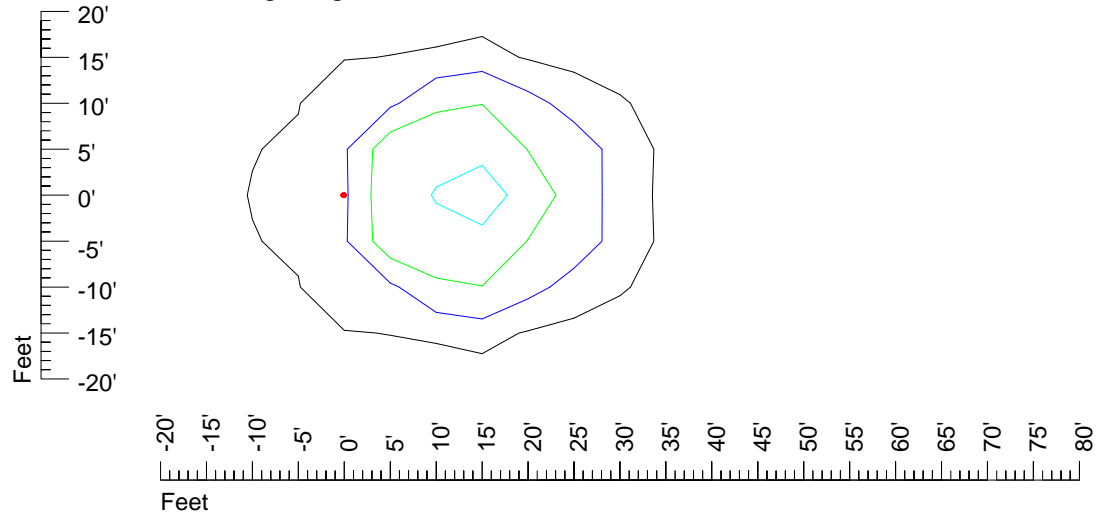

Mounting height 11' Tilt 30°

Mounting height 11' Tilt 15°

Mounting height 11' Tilt 45°

IES Photometric files E425

Isoline template 15' mounting height

Isoline values — 0.1 fc — 0.25 fc — 0.5 fc — 1.0 fc — 2.0 fc

Mounting height 15' Tilt 0°

Mounting height 15' Tilt 30°

Mounting height 15' Tilt 15°

Mounting height 15' Tilt 45°

IES Photometric files E425

Isoline template 20' mounting height

Isoline values — 0.1 fc — 0.25 fc — 0.5 fc — 1.0 fc — 2.0 fc

Mounting height 20' Tilt 0°

Mounting height 20' Tilt 30°

Mounting height 20' Tilt 15°

Mounting height 20' Tilt 45°

IES Photometric files E425

Isoline template 25' mounting height

Isoline values — 0.1 fc — 0.25 fc — 0.5 fc — 1.0 fc — 2.0 fc

Mounting height 25' Tilt 0°

Mounting height 25' Tilt 30°

Mounting height 25' Tilt 15°

Mounting height 25' Tilt 45°

IES Photometric files E425

Isoline template 30' mounting height

Isoline values — 0.1 fc — 0.25 fc — 0.5 fc — 1.0 fc — 2.0 fc