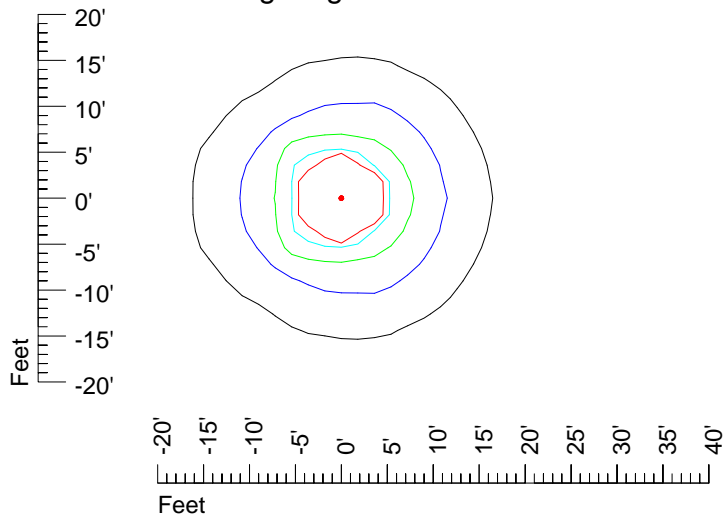

IES Photometric files E425

Isoline template 7' mounting height

Isoline values — 0.1 fc — 0.25 fc — 0.5 fc — 1.0 fc — 2.0 fc

Mounting height 7' Tilt 0°

Mounting height 7' Tilt 30°

Mounting height 7' Tilt 15°

Mounting height 7' Tilt 45°

IES Photometric files E425

Isoline template 9' mounting height

Isoline values — 0.1 fc — 0.25 fc — 0.5 fc — 1.0 fc — 2.0 fc

Mounting height 9' Tilt 0°

Mounting height 9' Tilt 30°

Mounting height 9' Tilt 15°

Mounting height 9' Tilt 45°

IES Photometric files E425

Isoline template 11' mounting height

Isoline values — 0.1 fc — 0.25 fc — 0.5 fc — 1.0 fc — 2.0 fc

Mounting height 11' Tilt 0°

Mounting height 11' Tilt 30°

Mounting height 11' Tilt 15°

Mounting height 11' Tilt 45°

IES Photometric files E425

Isoline template 15' mounting height

Isoline values — 0.1 fc — 0.25 fc — 0.5 fc — 1.0 fc — 2.0 fc