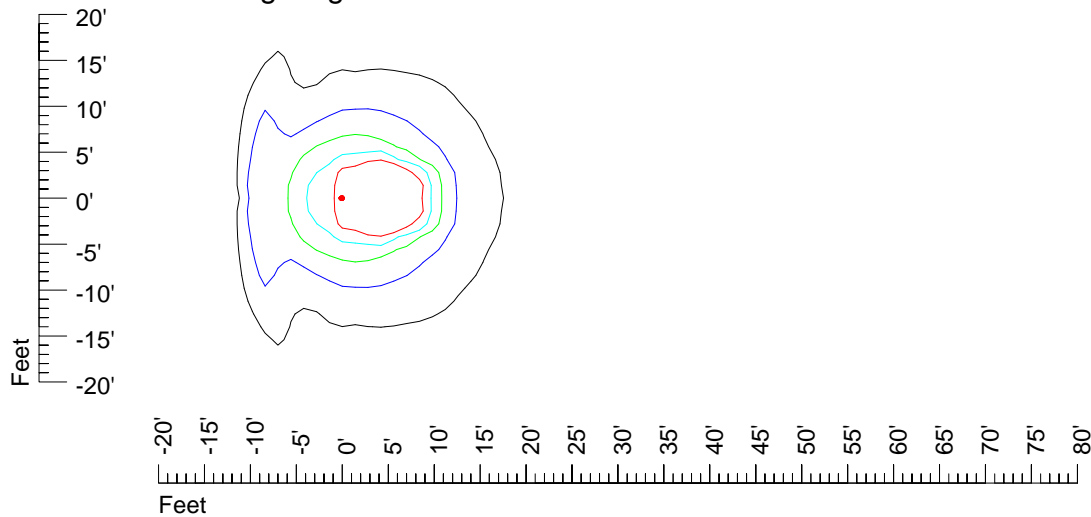

IES Photometric files E425

Isoline template 7' mounting height

Isoline values — 0.1 fc — 0.25 fc — 0.5 fc — 1.0 fc — 2.0 fc

Mounting height 7' Tilt 0°

Mounting height 7' Tilt 30°

Mounting height 7' Tilt 15°

Mounting height 7' Tilt 45°

IES Photometric files E425

Isoline template 9' mounting height

Isoline values — 0.1 fc — 0.25 fc — 0.5 fc — 1.0 fc — 2.0 fc

Mounting height 9' Tilt 0°

Mounting height 9' Tilt 30°

Mounting height 9' Tilt 15°

Mounting height 9' Tilt 45°

IES Photometric files E425

Isoline template 11' mounting height

Isoline values — 0.1 fc — 0.25 fc — 0.5 fc — 1.0 fc — 2.0 fc

Mounting height 11' Tilt 0°