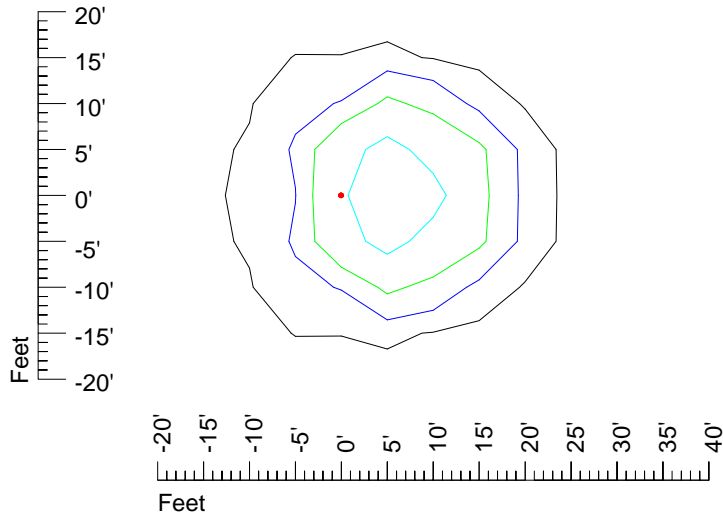

Mounting height 11' Tilt 30°

Mounting height 11' Tilt 15°

Mounting height 11' Tilt 45°

IES Photometric files E425

Isoline template 15' mounting height

Isoline values — 0.1 fc — 0.25 fc — 0.5 fc — 1.0 fc — 2.0 fc

Mounting height 15' Tilt 0°

Mounting height 15' Tilt 30°

Mounting height 15' Tilt 15°

Mounting height 15' Tilt 45°

IES Photometric files E425

Isoline template 20' mounting height

Isoline values — 0.1 fc — 0.25 fc — 0.5 fc — 1.0 fc — 2.0 fc

Mounting height 20' Tilt 0°

Mounting height 20' Tilt 30°

Mounting height 20' Tilt 15°

Mounting height 20' Tilt 45°

IES Photometric files E425

Isoline template 25' mounting height

Isoline values — 0.1 fc — 0.25 fc — 0.5 fc — 1.0 fc — 2.0 fc

Mounting height 25' Tilt 0°

Mounting height 25' Tilt 30°

Mounting height 25' Tilt 15°

Mounting height 25' Tilt 45°

IES Photometric files E425

Isoline template 30' mounting height

Isoline values — 0.1 fc — 0.25 fc — 0.5 fc — 1.0 fc — 2.0 fc