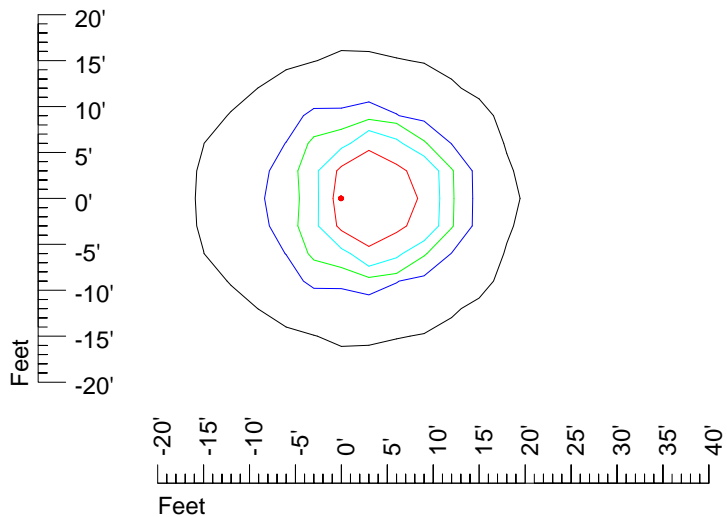

IES Photometric files E425

Isoline template 7' mounting height

Isoline values — 0.1 fc — 0.25 fc — 0.5 fc — 1.0 fc — 2.0 fc

Mounting height 7' Tilt 0°

Mounting height 7' Tilt 30°

Mounting height 7' Tilt 15°

Mounting height 9' Tilt 15°

Mounting height 9' Tilt 45°

IES Photometric files E425

Isoline template 11' mounting height

Isoline values — 0.1 fc — 0.25 fc — 0.5 fc — 1.0 fc — 2.0 fc

Mounting height 11' Tilt 0°

Mounting height 11' Tilt 30°

Mounting height 11' Tilt 15°

Mounting height 11' Tilt 45°

IES Photometric files E425

Isoline template 15' mounting height

Isoline values — 0.1 fc — 0.25 fc — 0.5 fc — 1.0 fc — 2.0 fc

Mounting height 15' Tilt 0°

Mounting height 15' Tilt 30°

Mounting height 15' Tilt 15°

Mounting height 15' Tilt 45°

IES Photometric files E425

Isoline template 20' mounting height

Isoline values — 0.1 fc — 0.25 fc — 0.5 fc — 1.0 fc — 2.0 fc