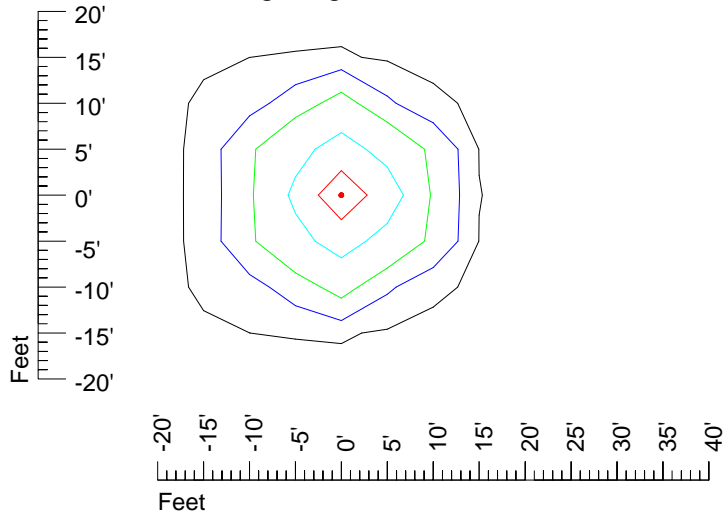

Mounting height 11' Tilt 30°

Mounting height 11' Tilt 15°

Mounting height 11' Tilt 45°

IES Photometric files E425

Isoline template 15' mounting height

Isoline values — 0.1 fc — 0.25 fc — 0.5 fc — 1.0 fc — 2.0 fc

Mounting height 15' Tilt 0°

Mounting height 15' Tilt 30°

Mounting height 15' Tilt 15°

Mounting height 15' Tilt 45°

IES Photometric files E425

Isoline template 20' mounting height

Isoline values — 0.1 fc — 0.25 fc — 0.5 fc — 1.0 fc — 2.0 fc

Mounting height 20' Tilt 0°

Mounting height 20' Tilt 30°

Mounting height 20' Tilt 15°

Mounting height 20' Tilt 45°

IES Photometric files E425

Isoline template 25' mounting height

Isoline values — 0.1 fc — 0.25 fc — 0.5 fc — 1.0 fc — 2.0 fc

Mounting height 25' Tilt 0°

Mounting height 25' Tilt 30°

Mounting height 25' Tilt 15°

Mounting height 25' Tilt 45°

IES Photometric files E425

Isoline template 30' mounting height

Isoline values — 0.1 fc — 0.25 fc — 0.5 fc — 1.0 fc — 2.0 fc