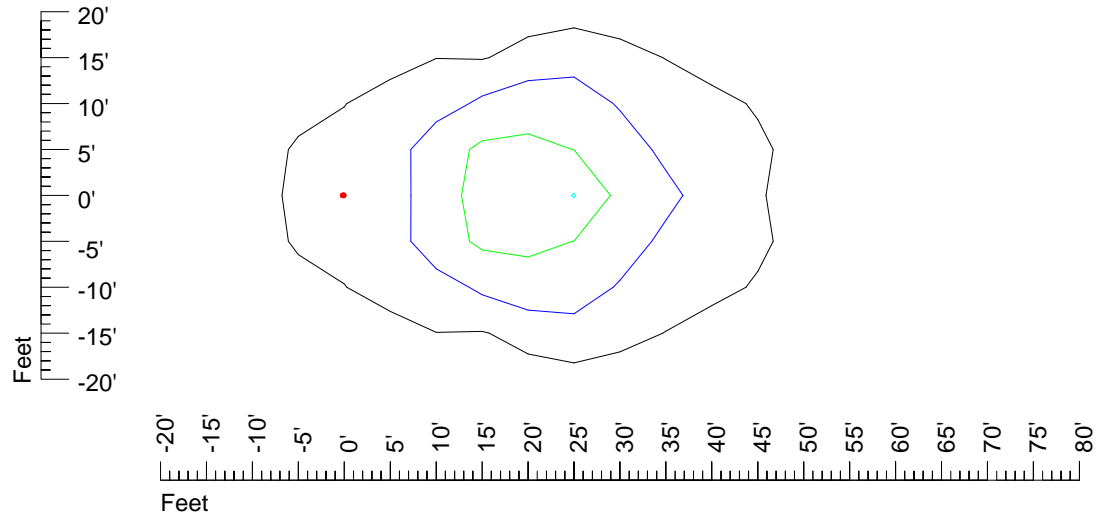

Mounting height 20' Tilt 0°

Mounting height 20' Tilt 30°

Mounting height 20' Tilt 15°

Mounting height 20' Tilt 45°

IES Photometric files E425

Isoline template 25' mounting height

Isoline values — 0.1 fc — 0.25 fc — 0.5 fc — 1.0 fc — 2.0 fc

Mounting height 25' Tilt 0°

Mounting height 25' Tilt 30°

Mounting height 25' Tilt 15°

Mounting height 25' Tilt 45°

IES Photometric files E425

Isoline template 30' mounting height

Isoline values — 0.1 fc — 0.25 fc — 0.5 fc — 1.0 fc — 2.0 fc

Mounting height 30' Tilt 0°

Mounting height 30' Tilt 30°

Mounting height 30' Tilt 15°

Mounting height 30' Tilt 45°