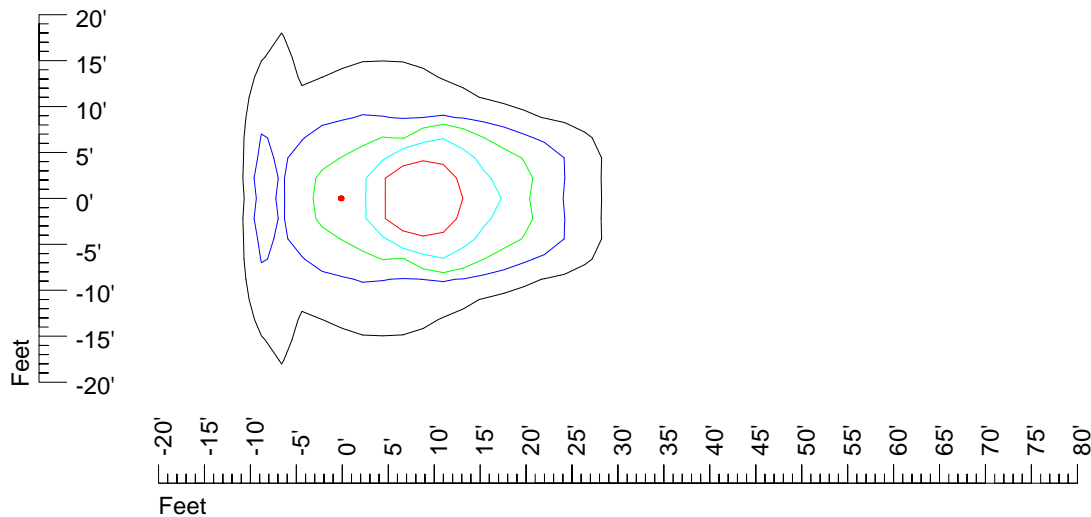

IES Photometric files E425

Isoline template 7' mounting height

Isoline values — 0.1 fc — 0.25 fc — 0.5 fc — 1.0 fc — 2.0 fc

Mounting height 7' Tilt 0°

Mounting height 7' Tilt 30°

Mounting height 7' Tilt 15°

Mounting height 7' Tilt 45°

IES Photometric files E425

Isoline template 9' mounting height

Isoline values — 0.1 fc — 0.25 fc — 0.5 fc — 1.0 fc — 2.0 fc

Mounting height 9' Tilt 0°

Mounting height 9' Tilt 30°

Mounting height 9' Tilt 15°

Mounting height 9' Tilt 45°

IES Photometric files E425

Isoline template 11' mounting height

Isoline values — 0.1 fc — 0.25 fc — 0.5 fc — 1.0 fc — 2.0 fc

Mounting height 11' Tilt 0°

Mounting height 11' Tilt 30°

Mounting height 11' Tilt 15°

Mounting height 11' Tilt 45°

IES Photometric files E425

Isoline template 15' mounting height

Isoline values — 0.1 fc — 0.25 fc — 0.5 fc — 1.0 fc — 2.0 fc