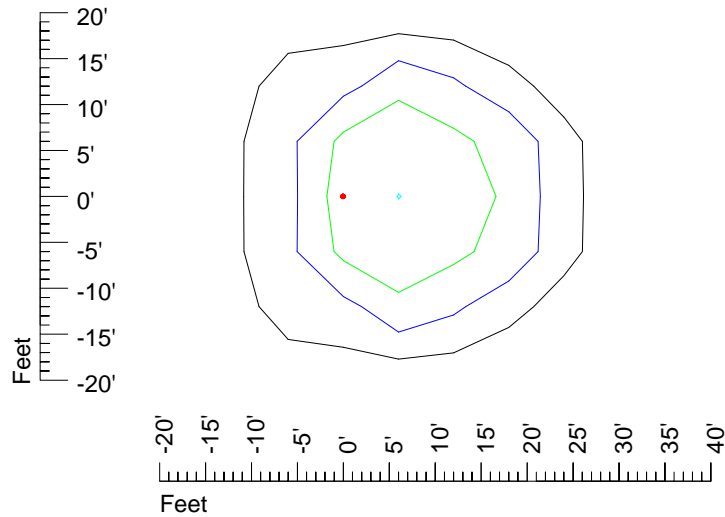

Mounting height 30' Tilt 15°