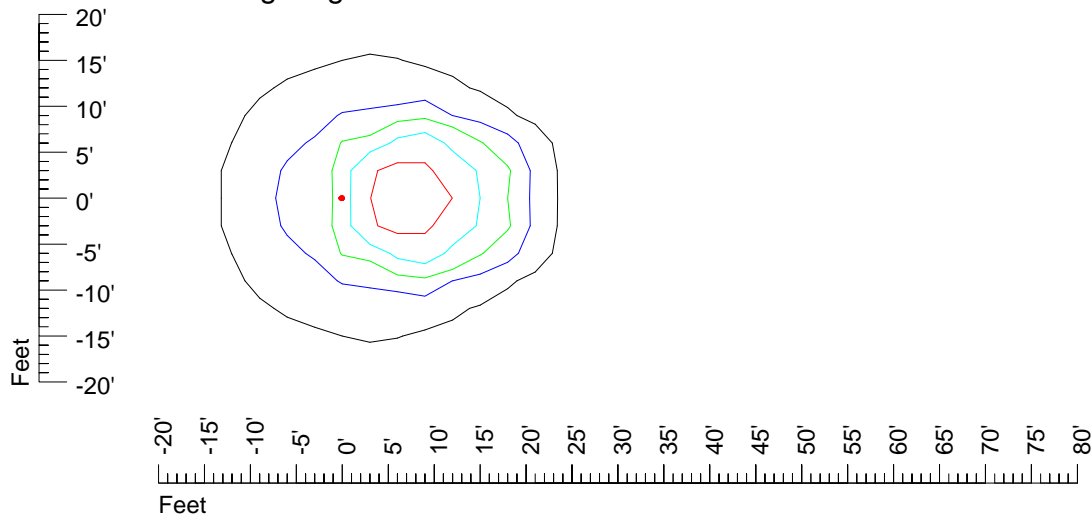

Mounting height 15' Tilt 30°