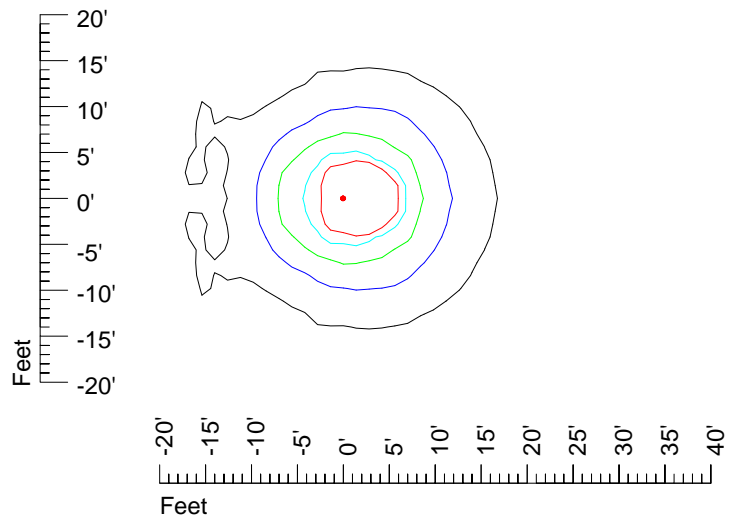

IES Photometric files E425

Isoline template 7' mounting height

Isoline values — 0.1 fc — 0.25 fc — 0.5 fc — 1.0 fc — 2.0 fc

Mounting height 7' Tilt 0°

Mounting height 7' Tilt 30°

Mounting height 7' Tilt 15°

Mounting height 7' Tilt 45°

IES Photometric files E425

Isoline template 9' mounting height

Isoline values — 0.1 fc — 0.25 fc — 0.5 fc — 1.0 fc — 2.0 fc

Mounting height 9' Tilt 0°

Mounting height 9' Tilt 30°

Mounting height 9' Tilt 15°

Mounting height 9' Tilt 45°

IES Photometric files E425

Isoline template 11' mounting height

Isoline values — 0.1 fc — 0.25 fc — 0.5 fc — 1.0 fc — 2.0 fc

Mounting height 11' Tilt 0°

Mounting height 11' Tilt 30°

Mounting height 11' Tilt 15°

Mounting height 11' Tilt 45°

IES Photometric files E425

Isoline template 15' mounting height

Isoline values — 0.1 fc — 0.25 fc — 0.5 fc — 1.0 fc — 2.0 fc