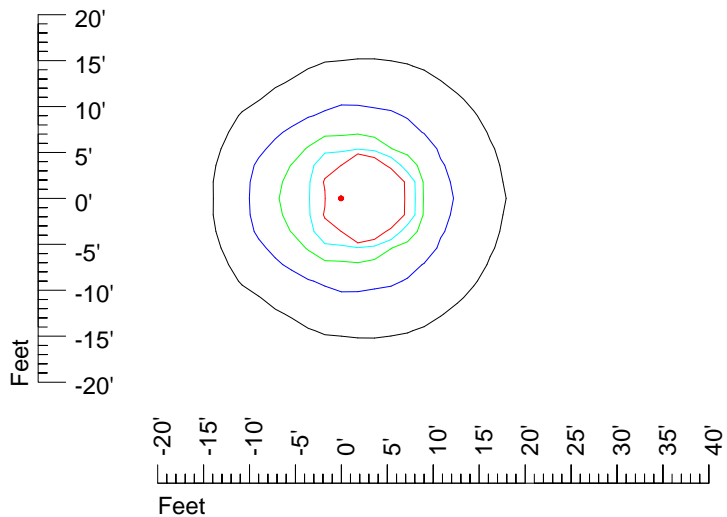

IES Photometric files E425

Isoline template 7' mounting height

Isoline values — 0.1 fc — 0.25 fc — 0.5 fc — 1.0 fc — 2.0 fc

Mounting height 7' Tilt 0°

Mounting height 7' Tilt 30°

Mounting height 7' Tilt 15°

Mounting height 7' Tilt 45°

IES Photometric files E425

Isoline template 9' mounting height

Isoline values — 0.1 fc — 0.25 fc — 0.5 fc — 1.0 fc — 2.0 fc

Mounting height 9' Tilt 0°

Mounting height 9' Tilt 30°

Mounting height 9' Tilt 15°

Mounting height 9' Tilt 45°

IES Photometric files E425

Isoline template 11' mounting height

Isoline values — 0.1 fc — 0.25 fc — 0.5 fc — 1.0 fc — 2.0 fc

Mounting height 11' Tilt 0°

Mounting height 11' Tilt 30°

Mounting height 11' Tilt 15°

Mounting height 11' Tilt 45°

IES Photometric files E425

Isoline template 15' mounting height

Isoline values — 0.1 fc — 0.25 fc — 0.5 fc — 1.0 fc — 2.0 fc