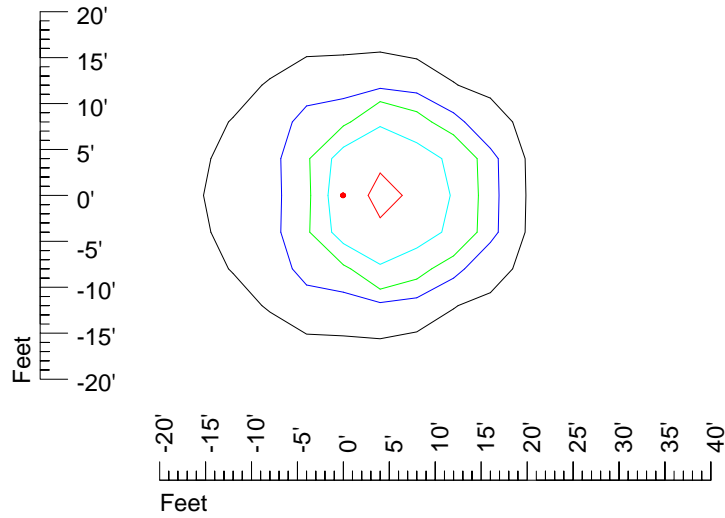

IES Photometric files E425

Isoline template 7' mounting height

Isoline values — 0.1 fc — 0.25 fc — 0.5 fc — 1.0 fc — 2.0 fc

Mounting height 7' Tilt 0°

Mounting height 7' Tilt 30°

Mounting height 7' Tilt 15°

Mounting height 11' Tilt 30°

Mounting height 11' Tilt 15°

Mounting height 11' Tilt 45°

IES Photometric files E425

Isoline template 15' mounting height

Isoline values — 0.1 fc — 0.25 fc — 0.5 fc — 1.0 fc — 2.0 fc

Mounting height 15' Tilt 0°

Mounting height 15' Tilt 30°

Mounting height 15' Tilt 15°

Mounting height 15' Tilt 45°

IES Photometric files E425

Isoline template 20' mounting height

Isoline values — 0.1 fc — 0.25 fc — 0.5 fc — 1.0 fc — 2.0 fc

Mounting height 20' Tilt 0°

Mounting height 20' Tilt 30°

Mounting height 20' Tilt 15°

Mounting height 20' Tilt 45°

IES Photometric files E425

Isoline template 25' mounting height

Isoline values — 0.1 fc — 0.25 fc — 0.5 fc — 1.0 fc — 2.0 fc