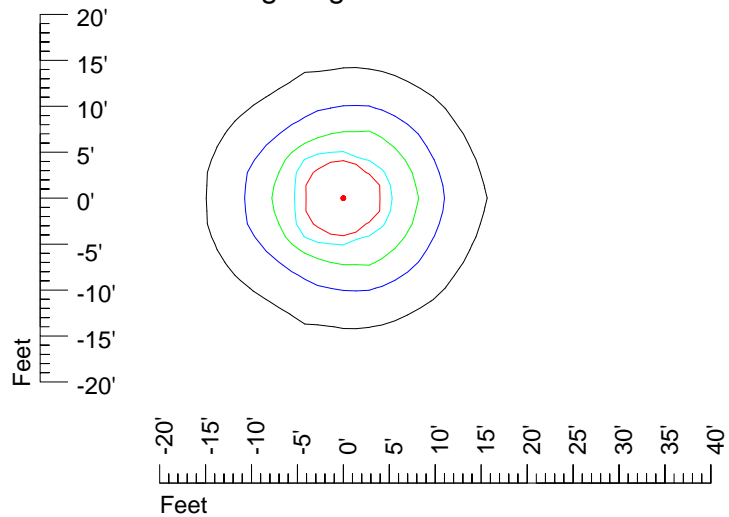

IES Photometric files E425

Isoline template 7' mounting height

Isoline values — 0.1 fc — 0.25 fc — 0.5 fc — 1.0 fc — 2.0 fc

Mounting height 7' Tilt 0°

Mounting height 7' Tilt 30°

Mounting height 7' Tilt 15°

Mounting height 7' Tilt 45°

IES Photometric files E425

Isoline template 9' mounting height

Isoline values — 0.1 fc — 0.25 fc — 0.5 fc — 1.0 fc — 2.0 fc

Mounting height 9' Tilt 0°

Mounting height 9' Tilt 30°

Mounting height 9' Tilt 15°

Mounting height 9' Tilt 45°

IES Photometric files E425

Isoline template 11' mounting height

Isoline values — 0.1 fc — 0.25 fc — 0.5 fc — 1.0 fc — 2.0 fc

Mounting height 11' Tilt 0°

Mounting height 20' Tilt 0°

Mounting height 20' Tilt 30°

Mounting height 20' Tilt 15°

Mounting height 20' Tilt 45°

IES Photometric files E425

Isoline template 25' mounting height

Isoline values — 0.1 fc — 0.25 fc — 0.5 fc — 1.0 fc — 2.0 fc