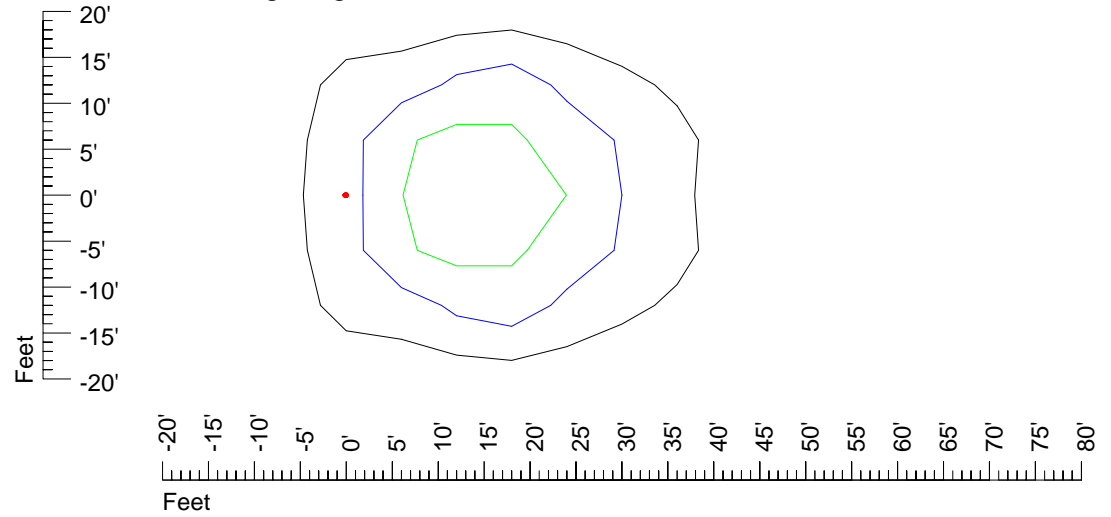

Mounting height 20' Tilt 0°

Mounting height 20' Tilt 30°

Mounting height 20' Tilt 15°

Mounting height 20' Tilt 45°

IES Photometric files E425

Isoline template 25' mounting height

Isoline values — 0.1 fc — 0.25 fc — 0.5 fc — 1.0 fc — 2.0 fc

Mounting height 25' Tilt 0°

Mounting height 25' Tilt 30°

Mounting height 25' Tilt 15°

Mounting height 25' Tilt 45°

IES Photometric files E425

Isoline template 30' mounting height

Isoline values — 0.1 fc — 0.25 fc — 0.5 fc — 1.0 fc — 2.0 fc

Mounting height 30' Tilt 0°

Mounting height 30' Tilt 30°

Mounting height 30' Tilt 15°

Mounting height 30' Tilt 45°