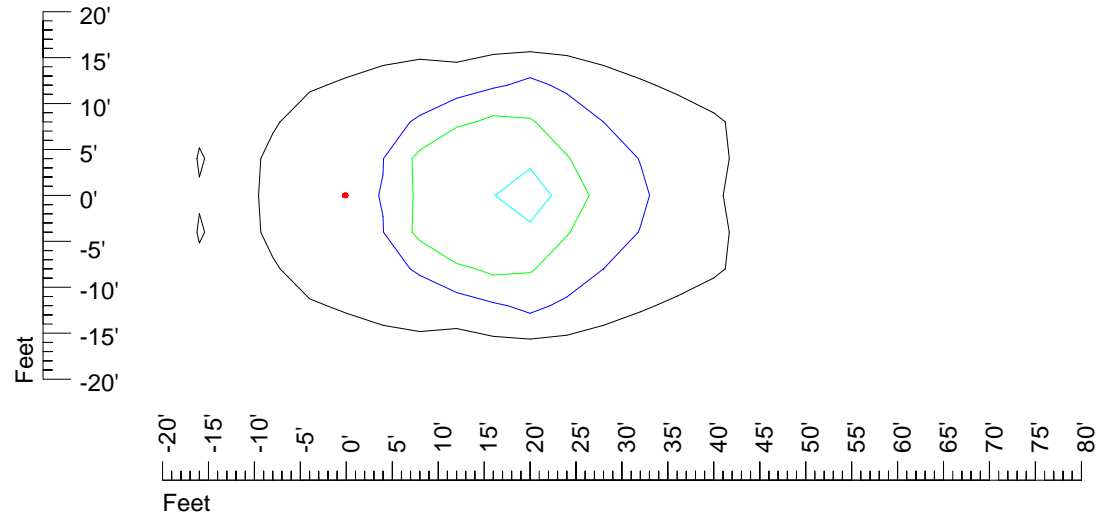

Mounting height 11' Tilt 30°

Mounting height 11' Tilt 15°

Mounting height 11' Tilt 45°

IES Photometric files E425

Isoline template 15' mounting height

Isoline values — 0.1 fc — 0.25 fc — 0.5 fc — 1.0 fc — 2.0 fc

Mounting height 15' Tilt 0°

Mounting height 15' Tilt 30°

Mounting height 15' Tilt 15°

Mounting height 15' Tilt 45°

IES Photometric files E425

Isoline template 20' mounting height

Isoline values — 0.1 fc — 0.25 fc — 0.5 fc — 1.0 fc — 2.0 fc

Mounting height 20' Tilt 0°

Mounting height 20' Tilt 30°

Mounting height 20' Tilt 15°

Mounting height 20' Tilt 45°

IES Photometric files E425

Isoline template 25' mounting height

Isoline values — 0.1 fc — 0.25 fc — 0.5 fc — 1.0 fc — 2.0 fc

Mounting height 25' Tilt 0°

Mounting height 25' Tilt 30°

Mounting height 25' Tilt 15°

Mounting height 25' Tilt 45°

IES Photometric files E425

Isoline template 30' mounting height

Isoline values — 0.1 fc — 0.25 fc — 0.5 fc — 1.0 fc — 2.0 fc