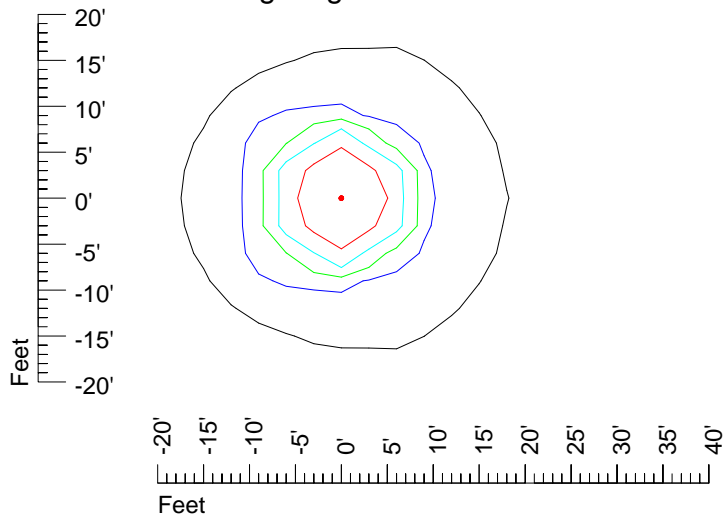

IES Photometric files E425

Isoline template 7' mounting height

Isoline values — 0.1 fc — 0.25 fc — 0.5 fc — 1.0 fc — 2.0 fc

Mounting height 7' Tilt 0°

Mounting height 7' Tilt 30°

Mounting height 7' Tilt 15°

Mounting height 9' Tilt 15°

Mounting height 9' Tilt 45°

IES Photometric files E425

Isoline template 11' mounting height

Isoline values — 0.1 fc — 0.25 fc — 0.5 fc — 1.0 fc — 2.0 fc

Mounting height 11' Tilt 0°

Mounting height 11' Tilt 30°

Mounting height 11' Tilt 15°

Mounting height 11' Tilt 45°

IES Photometric files E425

Isoline template 15' mounting height

Isoline values — 0.1 fc — 0.25 fc — 0.5 fc — 1.0 fc — 2.0 fc

Mounting height 15' Tilt 0°

Mounting height 15' Tilt 30°

Mounting height 15' Tilt 15°

Mounting height 15' Tilt 45°

IES Photometric files E425

Isoline template 20' mounting height

Isoline values — 0.1 fc — 0.25 fc — 0.5 fc — 1.0 fc — 2.0 fc