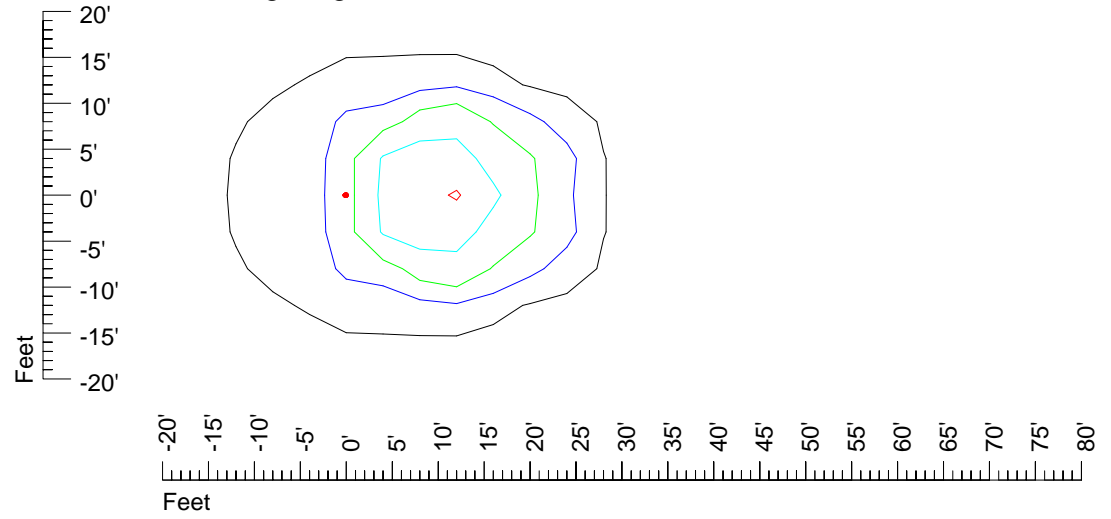

Mounting height 11' Tilt 30°

Mounting height 11' Tilt 15°

Mounting height 11' Tilt 45°

IES Photometric files E425

Isoline template 15' mounting height

Isoline values — 0.1 fc — 0.25 fc — 0.5 fc — 1.0 fc — 2.0 fc

Mounting height 15' Tilt 0°

Mounting height 15' Tilt 30°

Mounting height 15' Tilt 15°

Mounting height 15' Tilt 45°

IES Photometric files E425

Isoline template 20' mounting height

Isoline values — 0.1 fc — 0.25 fc — 0.5 fc — 1.0 fc — 2.0 fc

Mounting height 20' Tilt 0°

Mounting height 20' Tilt 30°

Mounting height 20' Tilt 15°

Mounting height 20' Tilt 45°

IES Photometric files E425

Isoline template 25' mounting height

Isoline values — 0.1 fc — 0.25 fc — 0.5 fc — 1.0 fc — 2.0 fc