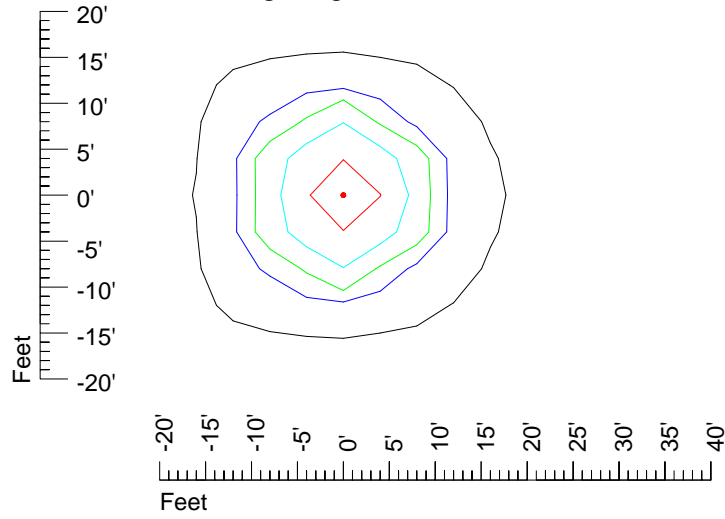

IES Photometric files E425

Isoline template 7' mounting height

Isoline values — 0.1 fc — 0.25 fc — 0.5 fc — 1.0 fc — 2.0 fc

Mounting height 7' Tilt 0°

Mounting height 7' Tilt 30°

Mounting height 7' Tilt 15°

Mounting height 11' Tilt 30°

Mounting height 11' Tilt 15°

Mounting height 11' Tilt 45°

IES Photometric files E425

Isoline template 15' mounting height

Isoline values — 0.1 fc — 0.25 fc — 0.5 fc — 1.0 fc — 2.0 fc

Mounting height 15' Tilt 0°

Mounting height 15' Tilt 30°

Mounting height 15' Tilt 15°

Mounting height 15' Tilt 45°

IES Photometric files E425

Isoline template 20' mounting height

Isoline values — 0.1 fc — 0.25 fc — 0.5 fc — 1.0 fc — 2.0 fc

Mounting height 20' Tilt 0°

Mounting height 20' Tilt 30°

Mounting height 20' Tilt 15°

Mounting height 20' Tilt 45°

IES Photometric files E425

Isoline template 25' mounting height

Isoline values — 0.1 fc — 0.25 fc — 0.5 fc — 1.0 fc — 2.0 fc