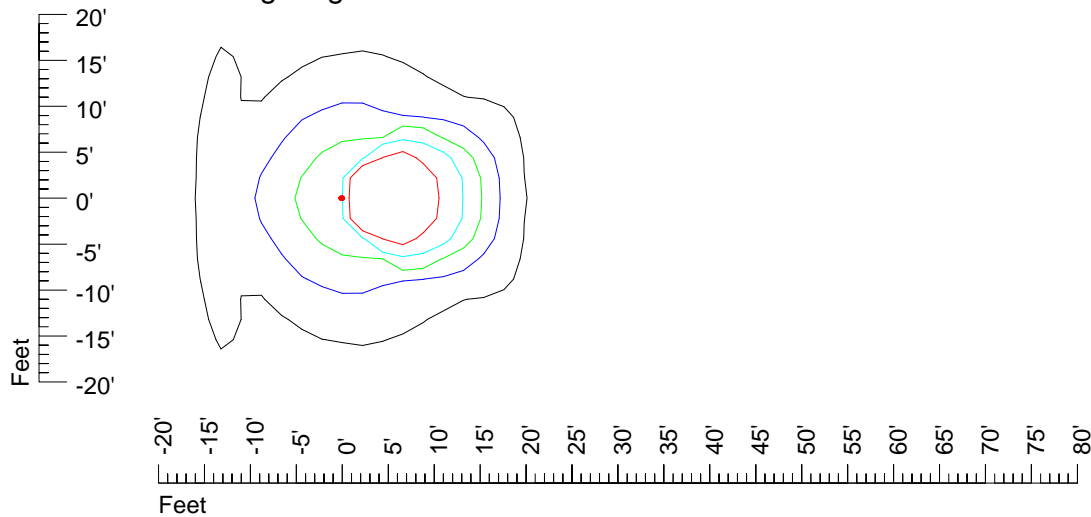

IES Photometric files E426

Isoline template 7' mounting height

Isoline values — 0.1 fc — 0.25 fc — 0.5 fc — 1.0 fc — 2.0 fc

Mounting height 7' Tilt 0°

Mounting height 7' Tilt 30°

Mounting height 7' Tilt 15°

Mounting height 7' Tilt 45°

IES Photometric files E426

Isoline template 9' mounting height

Isoline values — 0.1 fc — 0.25 fc — 0.5 fc — 1.0 fc — 2.0 fc

Mounting height 9' Tilt 0°

Mounting height 9' Tilt 30°

Mounting height 9' Tilt 15°

Mounting height 9' Tilt 45°

IES Photometric files E426

Isoline template 11' mounting height

Isoline values — 0.1 fc — 0.25 fc — 0.5 fc — 1.0 fc — 2.0 fc

Mounting height 11' Tilt 0°

Mounting height 11' Tilt 30°

Mounting height 11' Tilt 15°

Mounting height 11' Tilt 45°

IES Photometric files E426

Isoline template 15' mounting height

Isoline values — 0.1 fc — 0.25 fc — 0.5 fc — 1.0 fc — 2.0 fc