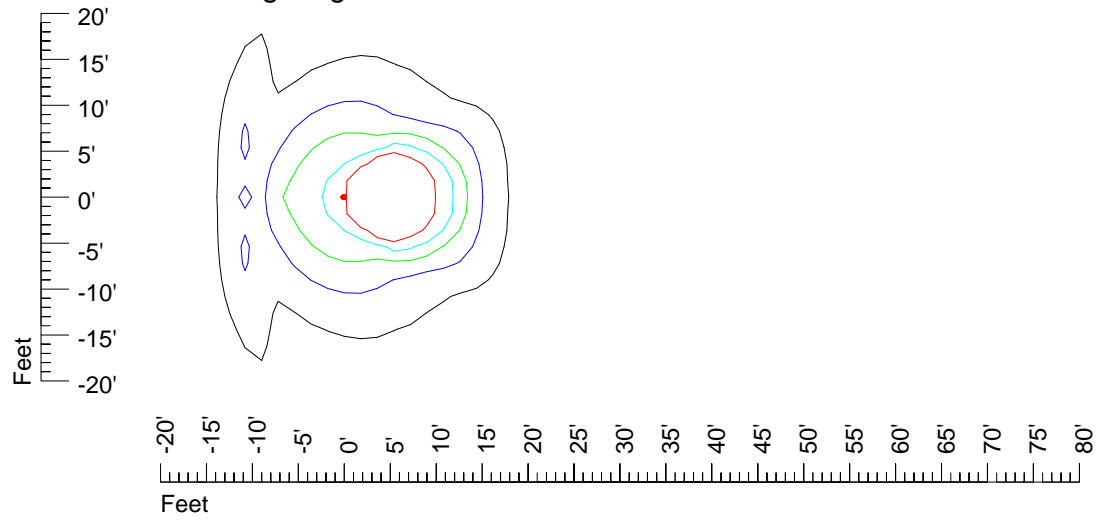

IES Photometric files E426

Isoline template 7' mounting height

Isoline values — 0.1 fc — 0.25 fc — 0.5 fc — 1.0 fc — 2.0 fc

Mounting height 7' Tilt 0°

Mounting height 7' Tilt 30°

Mounting height 7' Tilt 15°

Mounting height 7' Tilt 45°

IES Photometric files E426

Isoline template 9' mounting height

Isoline values — 0.1 fc — 0.25 fc — 0.5 fc — 1.0 fc — 2.0 fc

Mounting height 9' Tilt 0°

Mounting height 9' Tilt 30°

Mounting height 9' Tilt 15°

Mounting height 9' Tilt 45°

IES Photometric files E426

Isoline template 11' mounting height

Isoline values — 0.1 fc — 0.25 fc — 0.5 fc — 1.0 fc — 2.0 fc

Mounting height 11' Tilt 0°