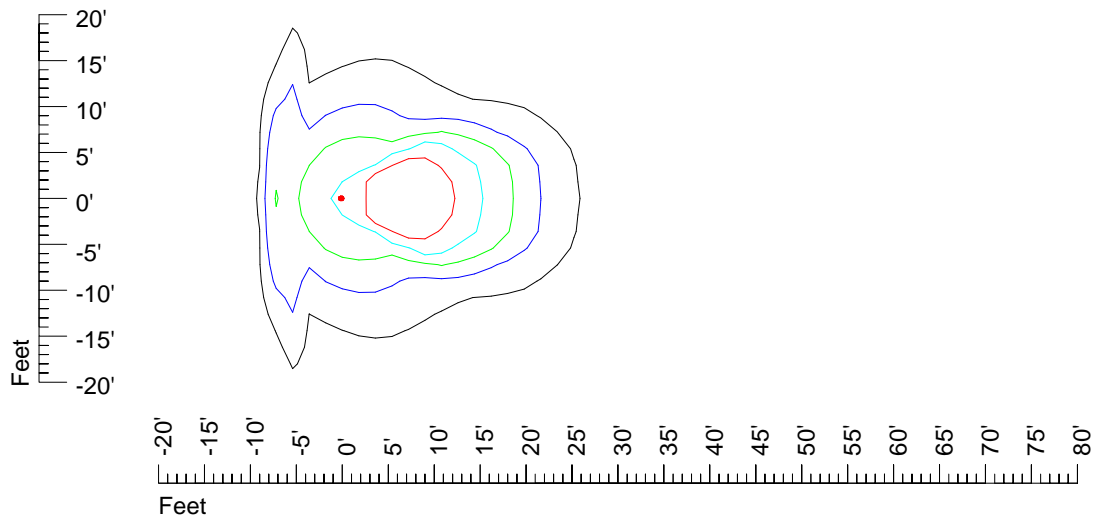

IES Photometric files E426

Isoline template 7' mounting height

Isoline values — 0.1 fc — 0.25 fc — 0.5 fc — 1.0 fc — 2.0 fc

Mounting height 7' Tilt 0°

Mounting height 7' Tilt 30°

Mounting height 7' Tilt 15°

Mounting height 7' Tilt 45°

IES Photometric files E426

Isoline template 9' mounting height

Isoline values — 0.1 fc — 0.25 fc — 0.5 fc — 1.0 fc — 2.0 fc

Mounting height 9' Tilt 0°

Mounting height 9' Tilt 30°

Mounting height 20' Tilt 0°

Mounting height 20' Tilt 30°

Mounting height 20' Tilt 15°

Mounting height 20' Tilt 45°

IES Photometric files E426

Isoline template 25' mounting height

Isoline values — 0.1 fc — 0.25 fc — 0.5 fc — 1.0 fc — 2.0 fc

Mounting height 30' Tilt 0°

Mounting height 30' Tilt 30°

Mounting height 30' Tilt 15°

Mounting height 30' Tilt 45°