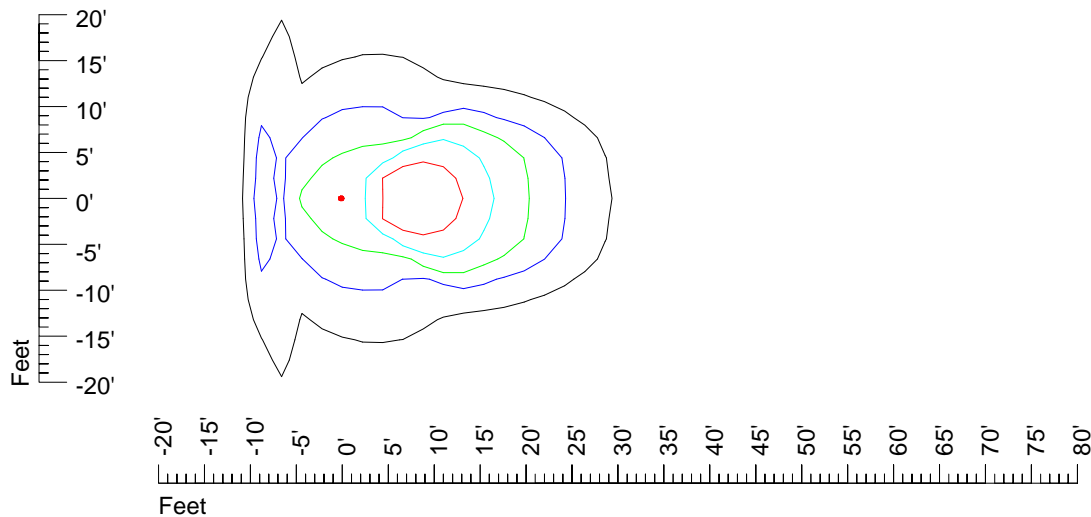

IES Photometric files E426

Isoline template 7' mounting height

Isoline values — 0.1 fc — 0.25 fc — 0.5 fc — 1.0 fc — 2.0 fc

Mounting height 7' Tilt 0°

Mounting height 7' Tilt 30°

Mounting height 7' Tilt 15°

Mounting height 7' Tilt 45°

IES Photometric files E426

Isoline template 9' mounting height

Isoline values — 0.1 fc — 0.25 fc — 0.5 fc — 1.0 fc — 2.0 fc

Mounting height 9' Tilt 0°

Mounting height 9' Tilt 30°

Mounting height 9' Tilt 15°

Mounting height 9' Tilt 45°

IES Photometric files E426

Isoline template 11' mounting height

Isoline values — 0.1 fc — 0.25 fc — 0.5 fc — 1.0 fc — 2.0 fc

Mounting height 11' Tilt 0°

Mounting height 11' Tilt 30°

Mounting height 11' Tilt 15°

Mounting height 11' Tilt 45°

IES Photometric files E426

Isoline template 15' mounting height

Isoline values — 0.1 fc — 0.25 fc — 0.5 fc — 1.0 fc — 2.0 fc