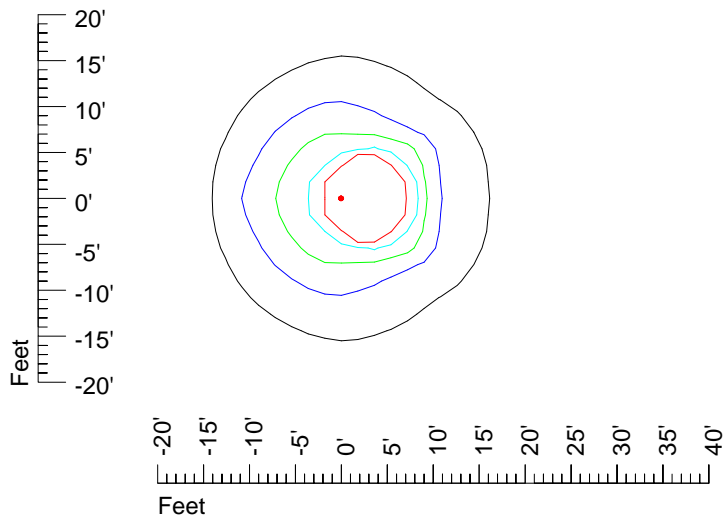

IES Photometric files E426

Isoline template 7' mounting height

Isoline values — 0.1 fc — 0.25 fc — 0.5 fc — 1.0 fc — 2.0 fc

Mounting height 7' Tilt 0°

Mounting height 7' Tilt 30°

Mounting height 7' Tilt 15°

Mounting height 7' Tilt 45°

IES Photometric files E426

Isoline template 9' mounting height

Isoline values — 0.1 fc — 0.25 fc — 0.5 fc — 1.0 fc — 2.0 fc

Mounting height 9' Tilt 0°

Mounting height 9' Tilt 30°

Mounting height 9' Tilt 15°

Mounting height 9' Tilt 45°

IES Photometric files E426

Isoline template 11' mounting height

Isoline values — 0.1 fc — 0.25 fc — 0.5 fc — 1.0 fc — 2.0 fc

Mounting height 11' Tilt 0°

Mounting height 20' Tilt 0°

Mounting height 20' Tilt 30°

Mounting height 20' Tilt 15°

Mounting height 20' Tilt 45°

IES Photometric files E426

Isoline template 25' mounting height

Isoline values — 0.1 fc — 0.25 fc — 0.5 fc — 1.0 fc — 2.0 fc