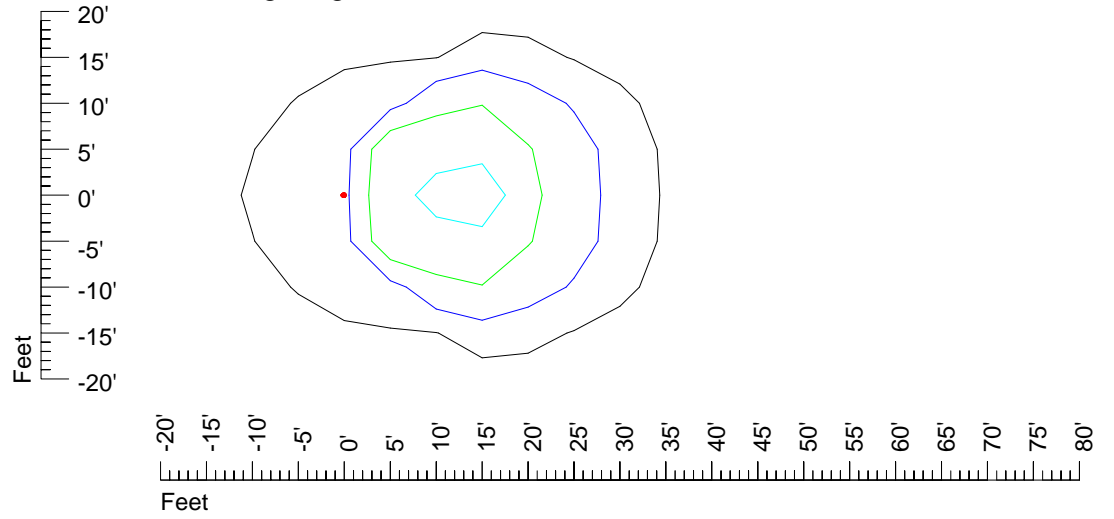

Mounting height 15' Tilt 0°

Mounting height 15' Tilt 30°

Mounting height 15' Tilt 15°

Mounting height 15' Tilt 45°

IES Photometric files E426

Isoline template 20' mounting height

Isoline values — 0.1 fc — 0.25 fc — 0.5 fc — 1.0 fc — 2.0 fc

Mounting height 20' Tilt 0°

Mounting height 20' Tilt 30°

Mounting height 20' Tilt 15°

Mounting height 20' Tilt 45°

IES Photometric files E426

Isoline template 25' mounting height

Isoline values — 0.1 fc — 0.25 fc — 0.5 fc — 1.0 fc — 2.0 fc

Mounting height 25' Tilt 0°

Mounting height 25' Tilt 30°

Mounting height 25' Tilt 15°

Mounting height 25' Tilt 45°

IES Photometric files E426

Isoline template 30' mounting height

Isoline values — 0.1 fc — 0.25 fc — 0.5 fc — 1.0 fc — 2.0 fc