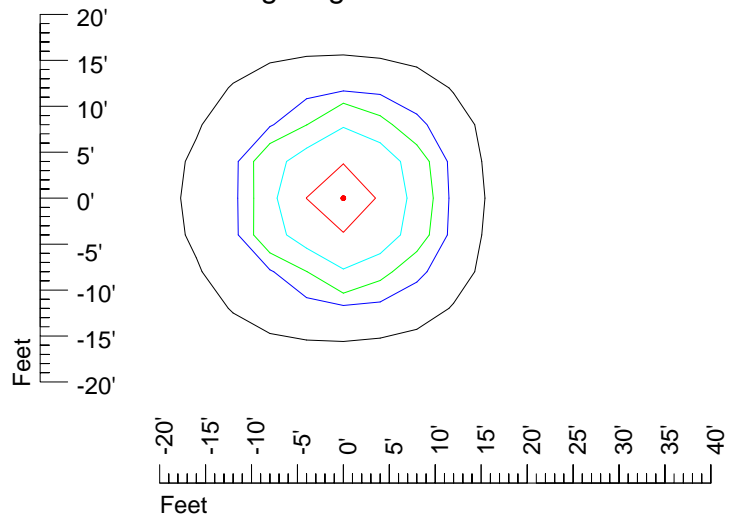

IES Photometric files E426

Isoline template 7' mounting height

Isoline values — 0.1 fc — 0.25 fc — 0.5 fc — 1.0 fc — 2.0 fc

Mounting height 7' Tilt 0°

Mounting height 7' Tilt 30°

Mounting height 7' Tilt 15°

Mounting height 11' Tilt 30°

Mounting height 11' Tilt 15°

Mounting height 11' Tilt 45°

IES Photometric files E426

Isoline template 15' mounting height

Isoline values — 0.1 fc — 0.25 fc — 0.5 fc — 1.0 fc — 2.0 fc

Mounting height 15' Tilt 0°

Mounting height 15' Tilt 30°

Mounting height 15' Tilt 15°

Mounting height 15' Tilt 45°

IES Photometric files E426

Isoline template 20' mounting height

Isoline values — 0.1 fc — 0.25 fc — 0.5 fc — 1.0 fc — 2.0 fc

Mounting height 20' Tilt 0°

Mounting height 20' Tilt 30°

Mounting height 20' Tilt 15°

Mounting height 20' Tilt 45°

IES Photometric files E426

Isoline template 25' mounting height

Isoline values — 0.1 fc — 0.25 fc — 0.5 fc — 1.0 fc — 2.0 fc