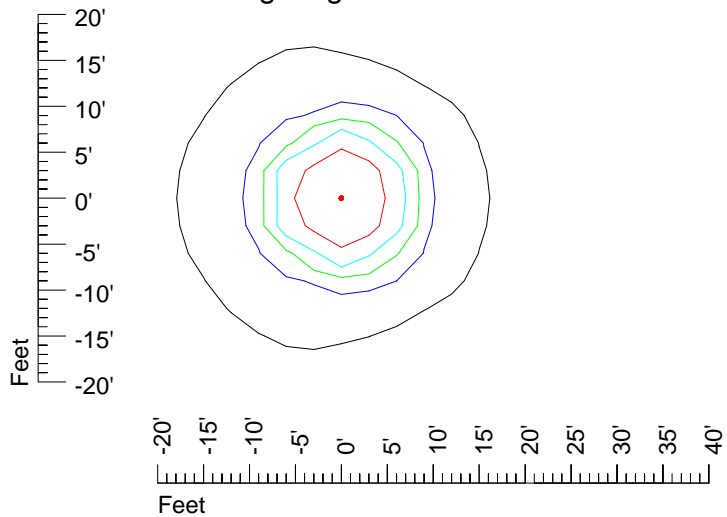

IES Photometric files E426

Isoline template 7' mounting height

Isoline values — 0.1 fc — 0.25 fc — 0.5 fc — 1.0 fc — 2.0 fc

Mounting height 7' Tilt 0°

Mounting height 7' Tilt 30°

Mounting height 7' Tilt 15°

Mounting height 9' Tilt 15°

Mounting height 9' Tilt 45°

IES Photometric files E426

Isoline template 11' mounting height

Isoline values — 0.1 fc — 0.25 fc — 0.5 fc — 1.0 fc — 2.0 fc

Mounting height 11' Tilt 0°

Mounting height 11' Tilt 30°

Mounting height 11' Tilt 15°

Mounting height 11' Tilt 45°

IES Photometric files E426

Isoline template 15' mounting height

Isoline values — 0.1 fc — 0.25 fc — 0.5 fc — 1.0 fc — 2.0 fc

Mounting height 15' Tilt 0°

Mounting height 15' Tilt 30°

Mounting height 15' Tilt 15°

Mounting height 15' Tilt 45°

IES Photometric files E426

Isoline template 20' mounting height

Isoline values — 0.1 fc — 0.25 fc — 0.5 fc — 1.0 fc — 2.0 fc