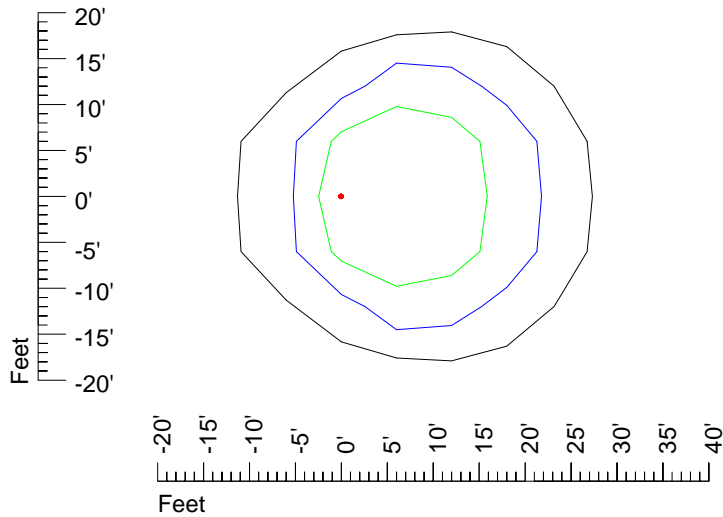

Mounting height 30' Tilt 15°