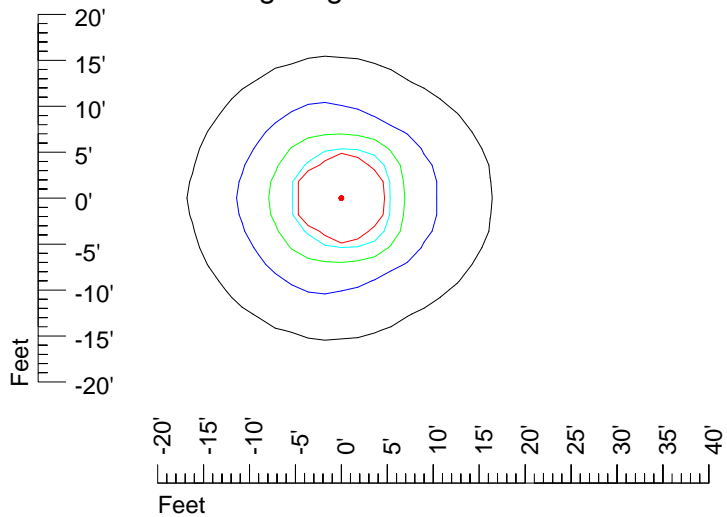

IES Photometric files E426

Isoline template 7' mounting height

Isoline values — 0.1 fc — 0.25 fc — 0.5 fc — 1.0 fc — 2.0 fc

Mounting height 7' Tilt 0°

Mounting height 7' Tilt 30°

Mounting height 7' Tilt 15°

Mounting height 7' Tilt 45°

IES Photometric files E426

Isoline template 9' mounting height

Isoline values — 0.1 fc — 0.25 fc — 0.5 fc — 1.0 fc — 2.0 fc

Mounting height 9' Tilt 0°

Mounting height 9' Tilt 30°

Mounting height 9' Tilt 15°

Mounting height 9' Tilt 45°

IES Photometric files E426

Isoline template 11' mounting height

Isoline values — 0.1 fc — 0.25 fc — 0.5 fc — 1.0 fc — 2.0 fc

Mounting height 11' Tilt 0°

Mounting height 20' Tilt 0°

Mounting height 20' Tilt 30°

Mounting height 20' Tilt 15°

Mounting height 20' Tilt 45°

IES Photometric files E426

Isoline template 25' mounting height

Isoline values — 0.1 fc — 0.25 fc — 0.5 fc — 1.0 fc — 2.0 fc