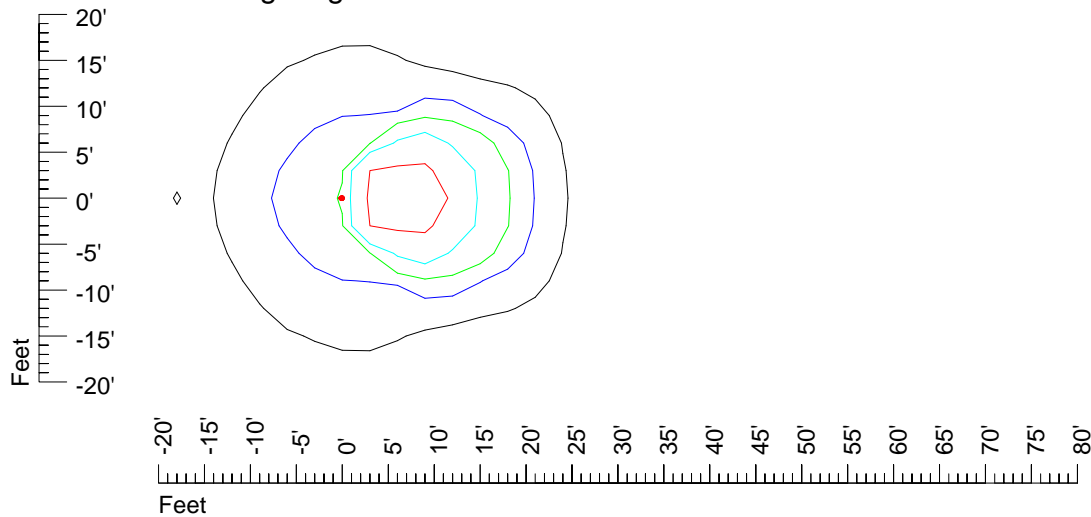

Mounting height 15' Tilt 30°