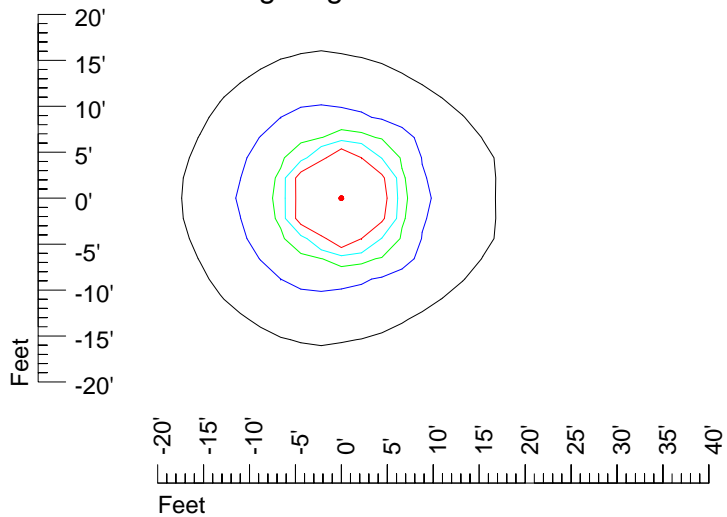

IES Photometric files E426

Isoline template 7' mounting height

Isoline values — 0.1 fc — 0.25 fc — 0.5 fc — 1.0 fc — 2.0 fc

Mounting height 7' Tilt 0°

Mounting height 7' Tilt 30°

Mounting height 7' Tilt 15°

Mounting height 7' Tilt 45°

IES Photometric files E426

Isoline template 9' mounting height

Isoline values — 0.1 fc — 0.25 fc — 0.5 fc — 1.0 fc — 2.0 fc

Mounting height 9' Tilt 0°

Mounting height 9' Tilt 30°

Mounting height 9' Tilt 15°

Mounting height 9' Tilt 45°

IES Photometric files E426

Isoline template 11' mounting height

Isoline values — 0.1 fc — 0.25 fc — 0.5 fc — 1.0 fc — 2.0 fc

Mounting height 11' Tilt 0°

Mounting height 11' Tilt 30°

Mounting height 11' Tilt 15°

Mounting height 11' Tilt 45°

IES Photometric files E426

Isoline template 15' mounting height

Isoline values — 0.1 fc — 0.25 fc — 0.5 fc — 1.0 fc — 2.0 fc