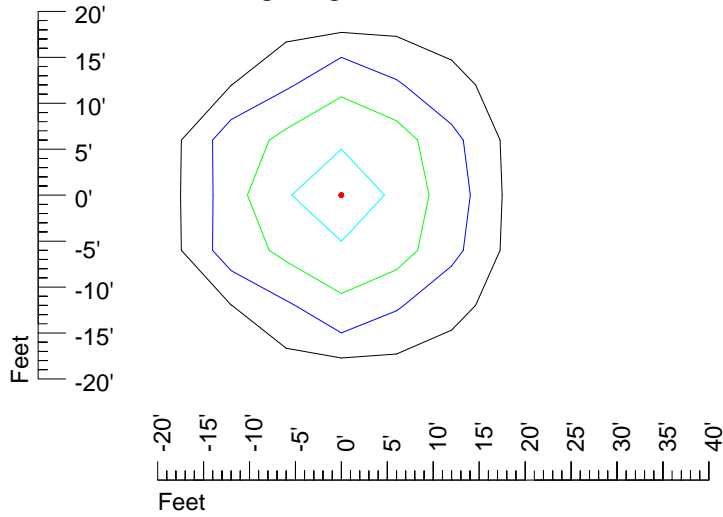

IES Photometric files E426

Isoline template 30' mounting height

Isoline values — 0.1 fc — 0.25 fc — 0.5 fc — 1.0 fc — 2.0 fc

Mounting height 30' Tilt 0°