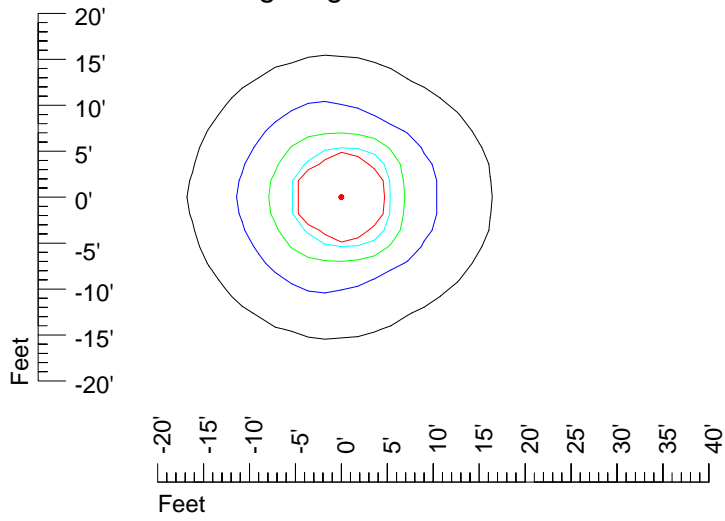

IES Photometric files E426

Isoline template 7' mounting height

Isoline values — 0.1 fc — 0.25 fc — 0.5 fc — 1.0 fc — 2.0 fc

Mounting height 7' Tilt 0°

Mounting height 7' Tilt 30°

Mounting height 7' Tilt 15°

Mounting height 7' Tilt 45°

IES Photometric files E426

Isoline template 9' mounting height

Isoline values — 0.1 fc — 0.25 fc — 0.5 fc — 1.0 fc — 2.0 fc

Mounting height 9' Tilt 0°

Mounting height 9' Tilt 30°

Mounting height 9' Tilt 15°

Mounting height 9' Tilt 45°

IES Photometric files E426

Isoline template 11' mounting height

Isoline values — 0.1 fc — 0.25 fc — 0.5 fc — 1.0 fc — 2.0 fc

Mounting height 11' Tilt 0°

Mounting height 11' Tilt 30°

Mounting height 11' Tilt 15°

Mounting height 11' Tilt 45°

IES Photometric files E426

Isoline template 15' mounting height

Isoline values — 0.1 fc — 0.25 fc — 0.5 fc — 1.0 fc — 2.0 fc