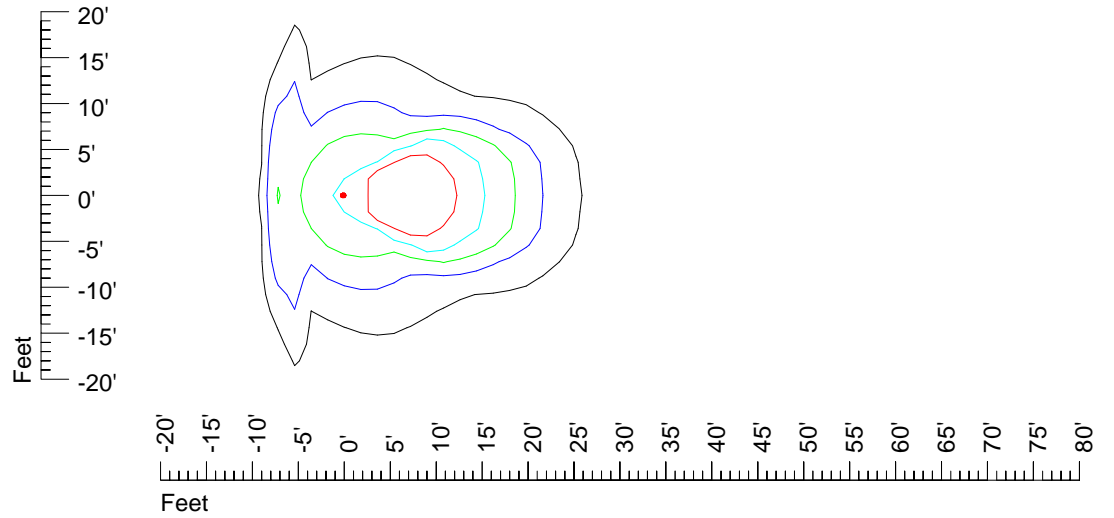

IES Photometric files E426

Isoline template 7' mounting height

Isoline values — 0.1 fc — 0.25 fc — 0.5 fc — 1.0 fc — 2.0 fc

Mounting height 7' Tilt 0°

Mounting height 7' Tilt 30°

Mounting height 7' Tilt 15°

Mounting height 7' Tilt 45°

IES Photometric files E426

Isoline template 9' mounting height

Isoline values — 0.1 fc — 0.25 fc — 0.5 fc — 1.0 fc — 2.0 fc

Mounting height 9' Tilt 0°

Mounting height 9' Tilt 30°

Mounting height 9' Tilt 15°

Mounting height 9' Tilt 45°

IES Photometric files E426

Isoline template 11' mounting height

Isoline values — 0.1 fc — 0.25 fc — 0.5 fc — 1.0 fc — 2.0 fc

Mounting height 11' Tilt 0°