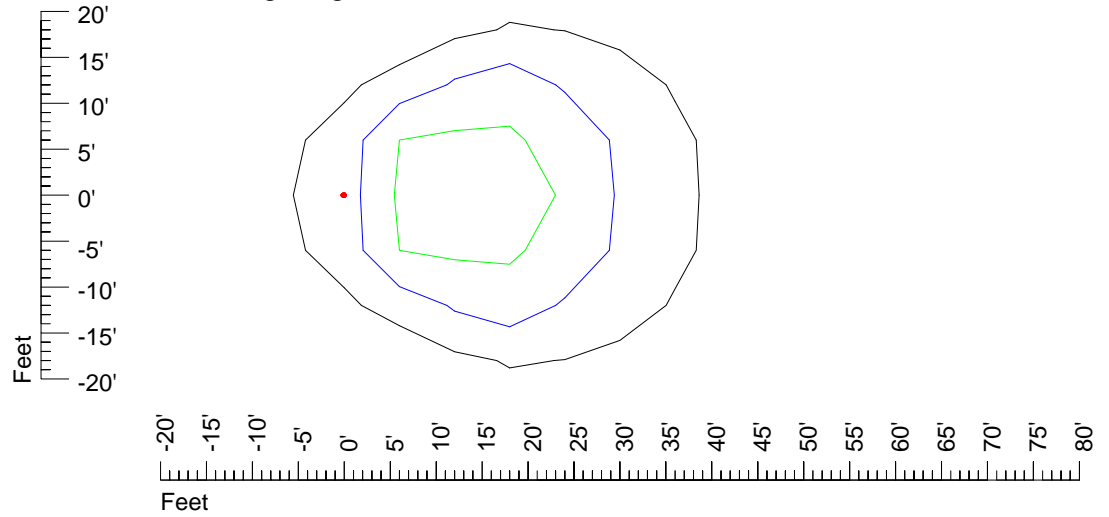

Mounting height 15' Tilt 0°

Mounting height 15' Tilt 30°

Mounting height 15' Tilt 15°

Mounting height 15' Tilt 45°

IES Photometric files E426

Isoline template 20' mounting height

Isoline values — 0.1 fc — 0.25 fc — 0.5 fc — 1.0 fc — 2.0 fc

Mounting height 20' Tilt 0°

Mounting height 20' Tilt 30°

Mounting height 20' Tilt 15°

Mounting height 20' Tilt 45°

IES Photometric files E426

Isoline template 25' mounting height

Isoline values — 0.1 fc — 0.25 fc — 0.5 fc — 1.0 fc — 2.0 fc

Mounting height 25' Tilt 0°

Mounting height 25' Tilt 30°

Mounting height 25' Tilt 15°

Mounting height 25' Tilt 45°

IES Photometric files E426

Isoline template 30' mounting height

Isoline values — 0.1 fc — 0.25 fc — 0.5 fc — 1.0 fc — 2.0 fc

Mounting height 30' Tilt 0°

Mounting height 30' Tilt 30°

Mounting height 30' Tilt 15°

Mounting height 30' Tilt 45°