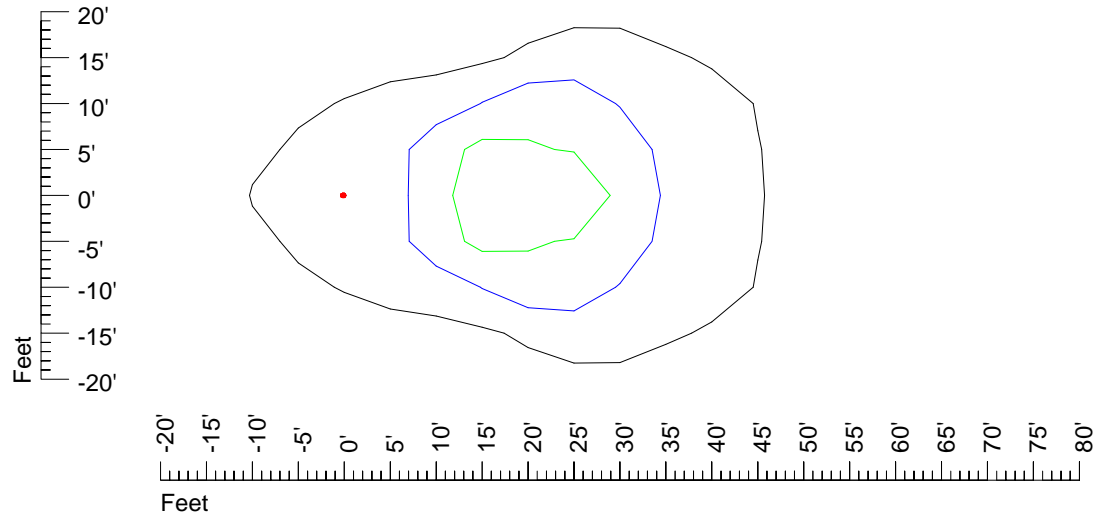

Mounting height 15' Tilt 0°

Mounting height 15' Tilt 30°

Mounting height 15' Tilt 15°

Mounting height 15' Tilt 45°

IES Photometric files E426

Isoline template 20' mounting height

Isoline values — 0.1 fc — 0.25 fc — 0.5 fc — 1.0 fc — 2.0 fc

Mounting height 20' Tilt 0°

Mounting height 20' Tilt 30°

Mounting height 20' Tilt 15°

Mounting height 20' Tilt 45°

IES Photometric files E426

Isoline template 25' mounting height

Isoline values — 0.1 fc — 0.25 fc — 0.5 fc — 1.0 fc — 2.0 fc

Mounting height 25' Tilt 0°

Mounting height 25' Tilt 30°

Mounting height 25' Tilt 15°

Mounting height 25' Tilt 45°

IES Photometric files E426

Isoline template 30' mounting height

Isoline values — 0.1 fc — 0.25 fc — 0.5 fc — 1.0 fc — 2.0 fc

Mounting height 30' Tilt 0°

Mounting height 30' Tilt 30°

Mounting height 30' Tilt 15°

Mounting height 30' Tilt 45°