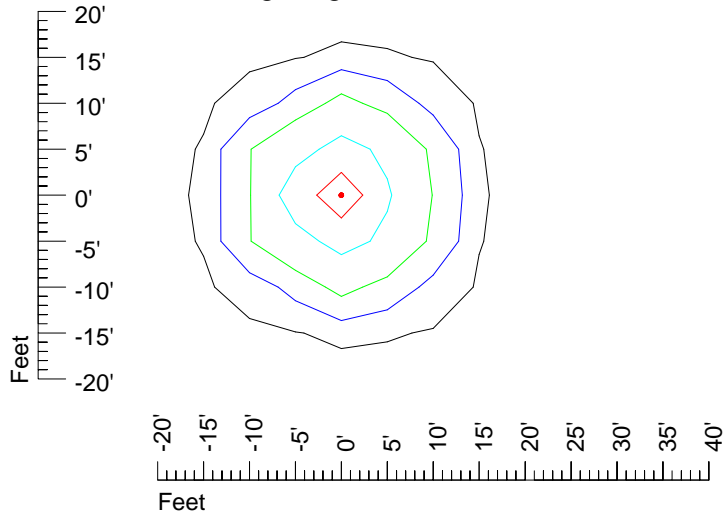

Mounting height 11' Tilt 30°

Mounting height 11' Tilt 15°

Mounting height 11' Tilt 45°

IES Photometric files E426

Isoline template 15' mounting height

Isoline values — 0.1 fc — 0.25 fc — 0.5 fc — 1.0 fc — 2.0 fc

Mounting height 15' Tilt 0°

Mounting height 15' Tilt 30°

Mounting height 15' Tilt 15°

Mounting height 15' Tilt 45°

IES Photometric files E426

Isoline template 20' mounting height

Isoline values — 0.1 fc — 0.25 fc — 0.5 fc — 1.0 fc — 2.0 fc

Mounting height 20' Tilt 0°

Mounting height 20' Tilt 30°

Mounting height 20' Tilt 15°

Mounting height 20' Tilt 45°

IES Photometric files E426

Isoline template 25' mounting height

Isoline values — 0.1 fc — 0.25 fc — 0.5 fc — 1.0 fc — 2.0 fc

Mounting height 25' Tilt 0°

Mounting height 25' Tilt 30°

Mounting height 25' Tilt 15°

Mounting height 25' Tilt 45°

IES Photometric files E426

Isoline template 30' mounting height

Isoline values — 0.1 fc — 0.25 fc — 0.5 fc — 1.0 fc — 2.0 fc