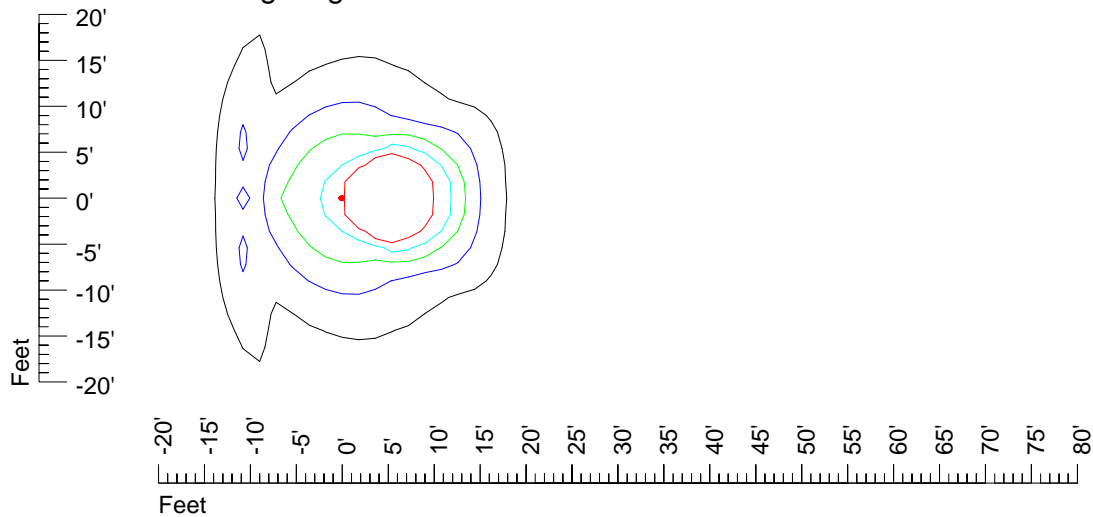

IES Photometric files E426

Isoline template 7' mounting height

Isoline values — 0.1 fc — 0.25 fc — 0.5 fc — 1.0 fc — 2.0 fc

Mounting height 7' Tilt 0°

Mounting height 7' Tilt 30°

Mounting height 7' Tilt 15°

Mounting height 7' Tilt 45°

IES Photometric files E426

Isoline template 9' mounting height

Isoline values — 0.1 fc — 0.25 fc — 0.5 fc — 1.0 fc — 2.0 fc

Mounting height 9' Tilt 0°

Mounting height 9' Tilt 30°

Mounting height 20' Tilt 0°

Mounting height 20' Tilt 30°

Mounting height 20' Tilt 15°

Mounting height 20' Tilt 45°

IES Photometric files E426

Isoline template 25' mounting height

Isoline values — 0.1 fc — 0.25 fc — 0.5 fc — 1.0 fc — 2.0 fc