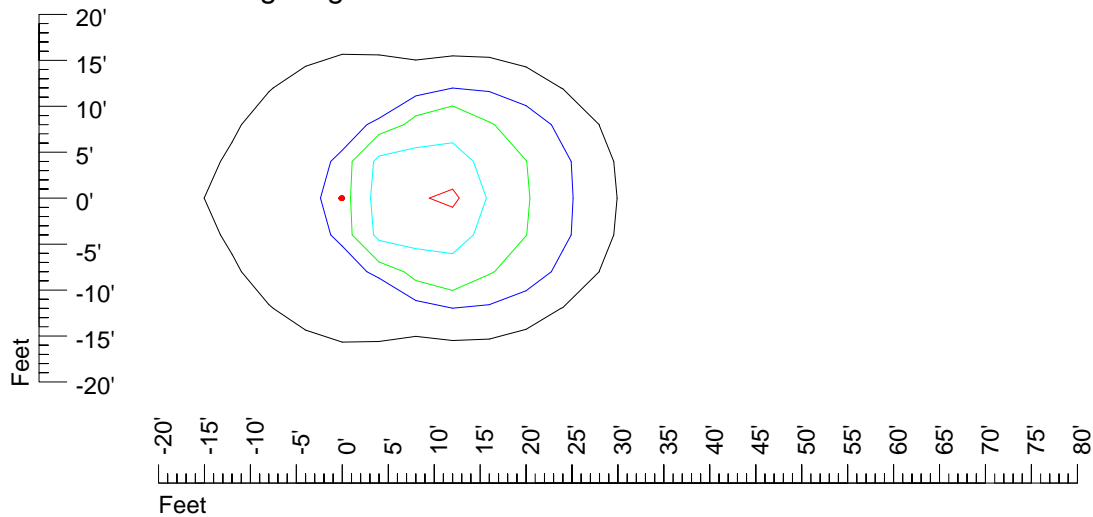

Mounting height 11' Tilt 30°

Mounting height 11' Tilt 15°

Mounting height 11' Tilt 45°

IES Photometric files E426

Isoline template 15' mounting height

Isoline values — 0.1 fc — 0.25 fc — 0.5 fc — 1.0 fc — 2.0 fc

Mounting height 15' Tilt 0°

Mounting height 15' Tilt 30°

Mounting height 15' Tilt 15°

Mounting height 15' Tilt 45°

IES Photometric files E426

Isoline template 20' mounting height

Isoline values — 0.1 fc — 0.25 fc — 0.5 fc — 1.0 fc — 2.0 fc

Mounting height 20' Tilt 0°

Mounting height 20' Tilt 30°

Mounting height 20' Tilt 15°

Mounting height 20' Tilt 45°

IES Photometric files E426

Isoline template 25' mounting height

Isoline values — 0.1 fc — 0.25 fc — 0.5 fc — 1.0 fc — 2.0 fc