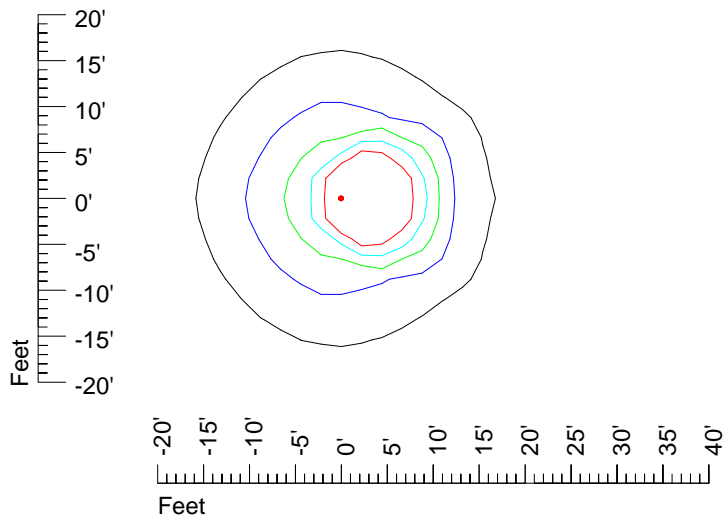

IES Photometric files E426

Isoline template 7' mounting height

Isoline values — 0.1 fc — 0.25 fc — 0.5 fc — 1.0 fc — 2.0 fc

Mounting height 7' Tilt 0°

Mounting height 7' Tilt 30°

Mounting height 7' Tilt 15°

Mounting height 7' Tilt 45°

IES Photometric files E426

Isoline template 9' mounting height

Isoline values — 0.1 fc — 0.25 fc — 0.5 fc — 1.0 fc — 2.0 fc

Mounting height 9' Tilt 0°

Mounting height 9' Tilt 30°

Mounting height 9' Tilt 15°

Mounting height 9' Tilt 45°

IES Photometric files E426

Isoline template 11' mounting height

Isoline values — 0.1 fc — 0.25 fc — 0.5 fc — 1.0 fc — 2.0 fc

Mounting height 11' Tilt 0°

Mounting height 11' Tilt 30°

Mounting height 11' Tilt 15°

Mounting height 11' Tilt 45°

IES Photometric files E426

Isoline template 15' mounting height

Isoline values — 0.1 fc — 0.25 fc — 0.5 fc — 1.0 fc — 2.0 fc