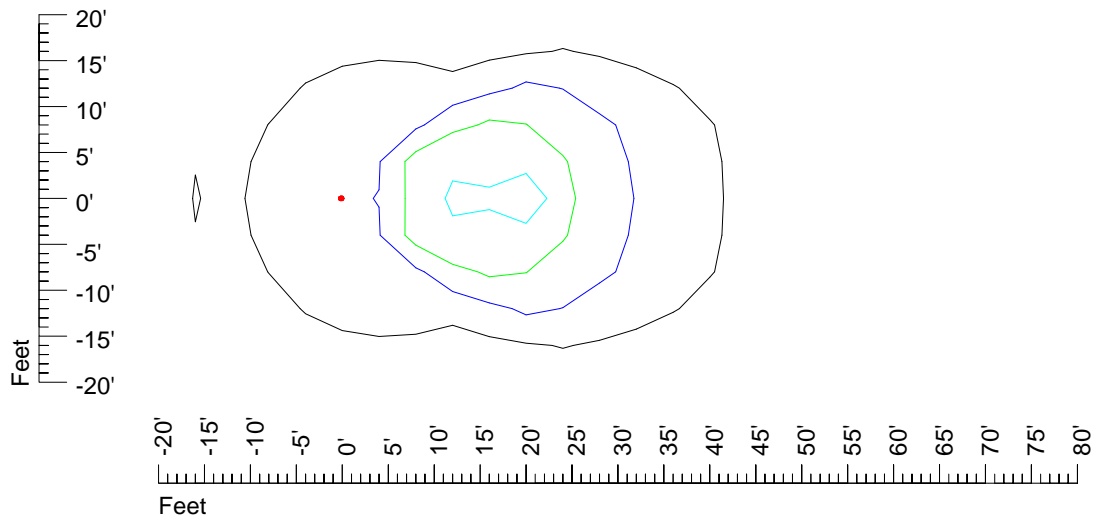

Mounting height 15' Tilt 0°

Mounting height 15' Tilt 30°

Mounting height 15' Tilt 15°

Mounting height 15' Tilt 45°

IES Photometric files E426

Isoline template 20' mounting height

Isoline values — 0.1 fc — 0.25 fc — 0.5 fc — 1.0 fc — 2.0 fc

Mounting height 20' Tilt 0°

Mounting height 20' Tilt 30°

Mounting height 20' Tilt 15°

Mounting height 20' Tilt 45°

IES Photometric files E426

Isoline template 25' mounting height

Isoline values — 0.1 fc — 0.25 fc — 0.5 fc — 1.0 fc — 2.0 fc

Mounting height 25' Tilt 0°

Mounting height 25' Tilt 30°

Mounting height 25' Tilt 15°

Mounting height 25' Tilt 45°

IES Photometric files E426

Isoline template 30' mounting height

Isoline values — 0.1 fc — 0.25 fc — 0.5 fc — 1.0 fc — 2.0 fc