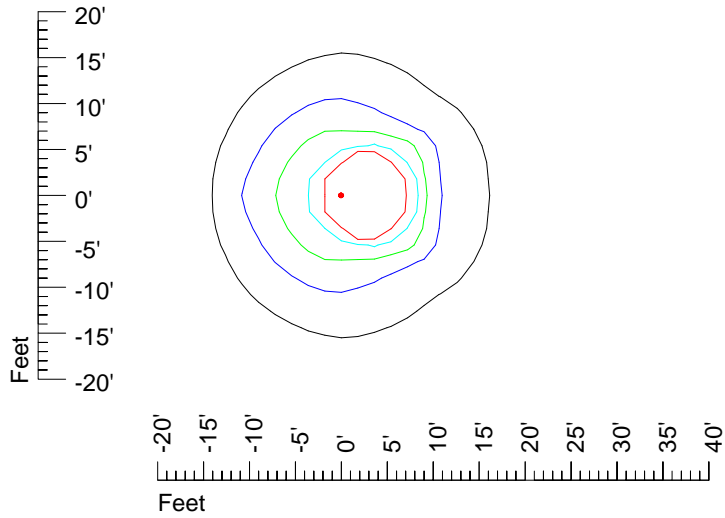

IES Photometric files E426

Isoline template 7' mounting height

Isoline values — 0.1 fc — 0.25 fc — 0.5 fc — 1.0 fc — 2.0 fc

Mounting height 7' Tilt 0°

Mounting height 7' Tilt 30°

Mounting height 7' Tilt 15°

Mounting height 7' Tilt 45°

IES Photometric files E426

Isoline template 9' mounting height

Isoline values — 0.1 fc — 0.25 fc — 0.5 fc — 1.0 fc — 2.0 fc

Mounting height 9' Tilt 0°

Mounting height 9' Tilt 30°

Mounting height 9' Tilt 15°

Mounting height 9' Tilt 45°

IES Photometric files E426

Isoline template 11' mounting height

Isoline values — 0.1 fc — 0.25 fc — 0.5 fc — 1.0 fc — 2.0 fc

Mounting height 11' Tilt 0°

Mounting height 11' Tilt 30°

Mounting height 11' Tilt 15°

Mounting height 11' Tilt 45°

IES Photometric files E426

Isoline template 15' mounting height

Isoline values — 0.1 fc — 0.25 fc — 0.5 fc — 1.0 fc — 2.0 fc