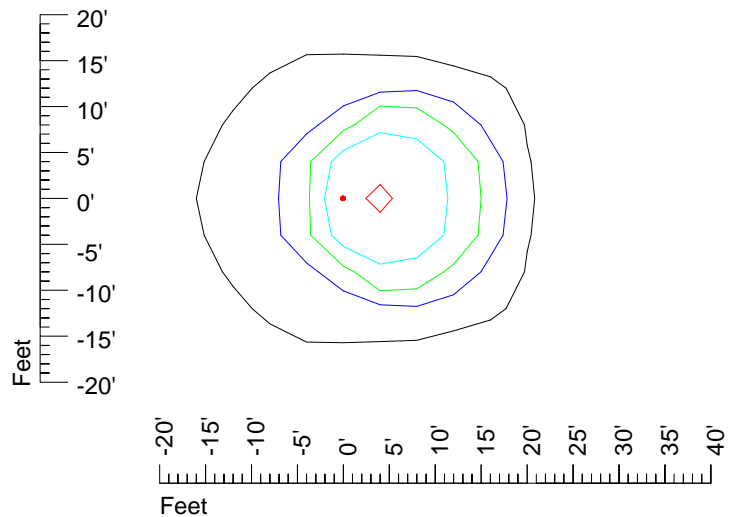

IES Photometric files E426

Isoline template 7' mounting height

Isoline values — 0.1 fc — 0.25 fc — 0.5 fc — 1.0 fc — 2.0 fc

Mounting height 7' Tilt 0°

Mounting height 7' Tilt 30°

Mounting height 7' Tilt 15°

Mounting height 11' Tilt 30°

Mounting height 11' Tilt 15°

Mounting height 11' Tilt 45°

IES Photometric files E426

Isoline template 15' mounting height

Isoline values — 0.1 fc — 0.25 fc — 0.5 fc — 1.0 fc — 2.0 fc

Mounting height 15' Tilt 0°

Mounting height 15' Tilt 30°

Mounting height 15' Tilt 15°

Mounting height 15' Tilt 45°

IES Photometric files E426

Isoline template 20' mounting height

Isoline values — 0.1 fc — 0.25 fc — 0.5 fc — 1.0 fc — 2.0 fc

Mounting height 20' Tilt 0°

Mounting height 20' Tilt 30°

Mounting height 20' Tilt 15°

Mounting height 20' Tilt 45°

IES Photometric files E426

Isoline template 25' mounting height

Isoline values — 0.1 fc — 0.25 fc — 0.5 fc — 1.0 fc — 2.0 fc