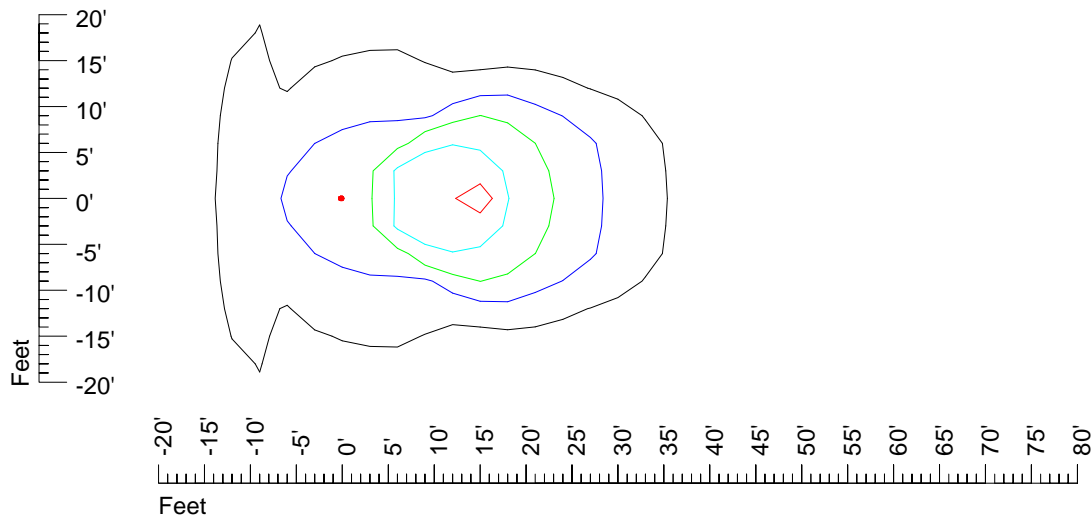

Mounting height 11' Tilt 30°

Mounting height 11' Tilt 15°

Mounting height 11' Tilt 45°

IES Photometric files E426

Isoline template 15' mounting height

Isoline values — 0.1 fc — 0.25 fc — 0.5 fc — 1.0 fc — 2.0 fc

Mounting height 15' Tilt 0°

Mounting height 15' Tilt 30°

Mounting height 15' Tilt 15°

Mounting height 15' Tilt 45°

IES Photometric files E426

Isoline template 20' mounting height

Isoline values — 0.1 fc — 0.25 fc — 0.5 fc — 1.0 fc — 2.0 fc

Mounting height 20' Tilt 0°

Mounting height 20' Tilt 30°

Mounting height 20' Tilt 15°

Mounting height 20' Tilt 45°

IES Photometric files E426

Isoline template 25' mounting height

Isoline values — 0.1 fc — 0.25 fc — 0.5 fc — 1.0 fc — 2.0 fc