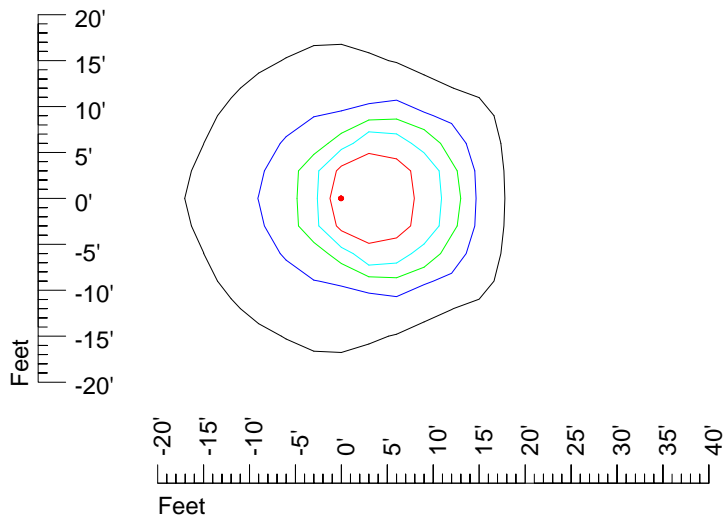

IES Photometric files E426

Isoline template 7' mounting height

Isoline values — 0.1 fc — 0.25 fc — 0.5 fc — 1.0 fc — 2.0 fc

Mounting height 7' Tilt 0°

Mounting height 7' Tilt 30°

Mounting height 7' Tilt 15°

Mounting height 9' Tilt 15°

Mounting height 9' Tilt 45°

IES Photometric files E426

Isoline template 11' mounting height

Isoline values — 0.1 fc — 0.25 fc — 0.5 fc — 1.0 fc — 2.0 fc

Mounting height 11' Tilt 0°

Mounting height 11' Tilt 30°

Mounting height 11' Tilt 15°

Mounting height 11' Tilt 45°

IES Photometric files E426

Isoline template 15' mounting height

Isoline values — 0.1 fc — 0.25 fc — 0.5 fc — 1.0 fc — 2.0 fc

Mounting height 15' Tilt 0°

Mounting height 15' Tilt 30°

Mounting height 15' Tilt 15°

Mounting height 15' Tilt 45°

IES Photometric files E426

Isoline template 20' mounting height

Isoline values — 0.1 fc — 0.25 fc — 0.5 fc — 1.0 fc — 2.0 fc