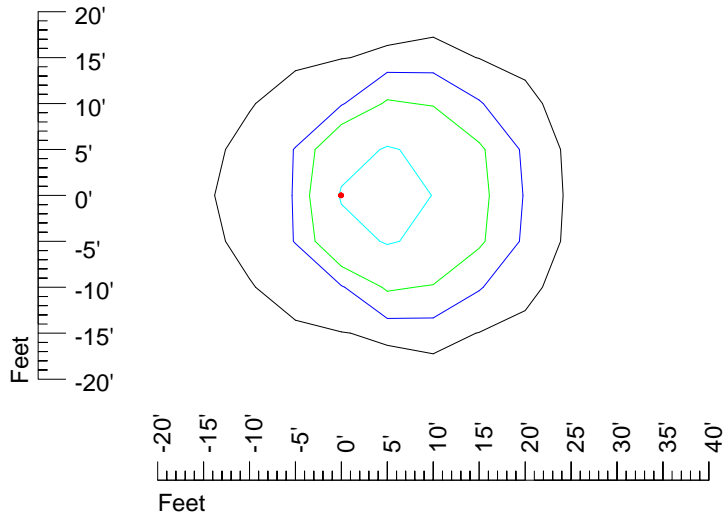

Mounting height 11' Tilt 30°

Mounting height 11' Tilt 15°

Mounting height 11' Tilt 45°

IES Photometric files E426

Isoline template 15' mounting height

Isoline values — 0.1 fc — 0.25 fc — 0.5 fc — 1.0 fc — 2.0 fc

Mounting height 15' Tilt 0°

Mounting height 15' Tilt 30°

Mounting height 15' Tilt 15°

Mounting height 15' Tilt 45°

IES Photometric files E426

Isoline template 20' mounting height

Isoline values — 0.1 fc — 0.25 fc — 0.5 fc — 1.0 fc — 2.0 fc

Mounting height 20' Tilt 0°

Mounting height 20' Tilt 30°

Mounting height 20' Tilt 15°

Mounting height 20' Tilt 45°

IES Photometric files E426

Isoline template 25' mounting height

Isoline values — 0.1 fc — 0.25 fc — 0.5 fc — 1.0 fc — 2.0 fc

Mounting height 25' Tilt 0°

Mounting height 25' Tilt 30°

Mounting height 25' Tilt 15°

Mounting height 25' Tilt 45°

IES Photometric files E426

Isoline template 30' mounting height

Isoline values — 0.1 fc — 0.25 fc — 0.5 fc — 1.0 fc — 2.0 fc