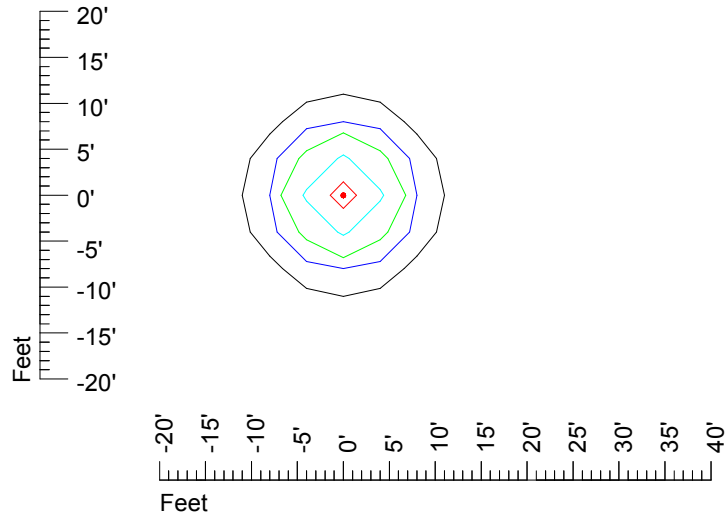

IES Photometric files MR16 LED 12v4w H368C

Isoline template 20' mounting height

Isoline values — 0.1 fc — 0.25 fc — 0.5 fc — 1.0 fc — 2.0 fc

Mounting height 20' Tilt 0°