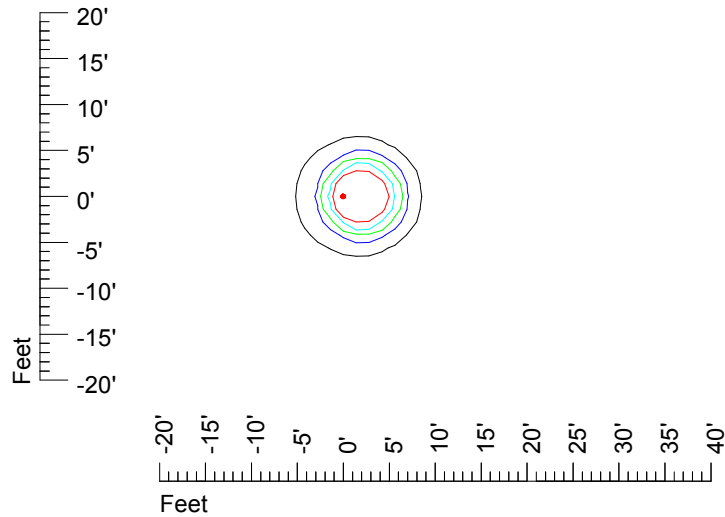

# IES Photometric files MR16 LED 12v4w H368C

Isoline template 7' mounting height

Isoline values — 0.1 fc — 0.25 fc — 0.5 fc — 1.0 fc — 2.0 fc

Mounting height 7' Tilt 0°

Mounting height 7' Tilt 30°

Mounting height 7' Tilt 15°

Mounting height 7' Tilt 45°

## Isoline template 20' mounting height

Isoline values — 0.1 fc — 0.25 fc — 0.5 fc — 1.0 fc — 2.0 fc

Mounting height 20' Tilt 0°

Mounting height 20' Tilt 30°

Mounting height 20' Tilt 15°

Mounting height 20' Tilt 45°