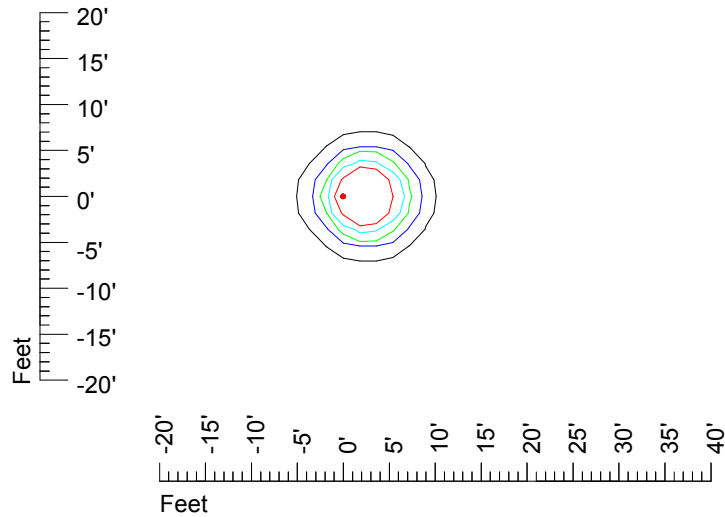

# IES Photometric files MR16 LED 12v4w H368C

Isoline template 7' mounting height

Isoline values — 0.1 fc — 0.25 fc — 0.5 fc — 1.0 fc — 2.0 fc

Mounting height 7' Tilt 0°

Mounting height 7' Tilt 30°

Mounting height 7' Tilt 15°

## Isoline template 9' mounting height

Isoline values — 0.1 fc — 0.25 fc — 0.5 fc — 1.0 fc — 2.0 fc

Mounting height 9' Tilt 0°

Mounting height 9' Tilt 30°

Mounting height 9' Tilt 15°

Mounting height 9' Tilt 45°