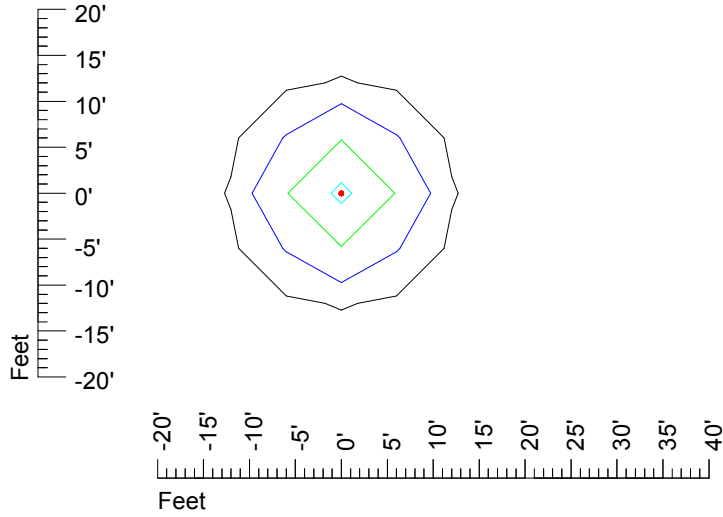

IES Photometric files MR16 LED 12v4w H368C

Isoline template 30' mounting height

Isoline values — 0.1 fc — 0.25 fc — 0.5 fc — 1.0 fc — 2.0 fc

Mounting height 30' Tilt 0°