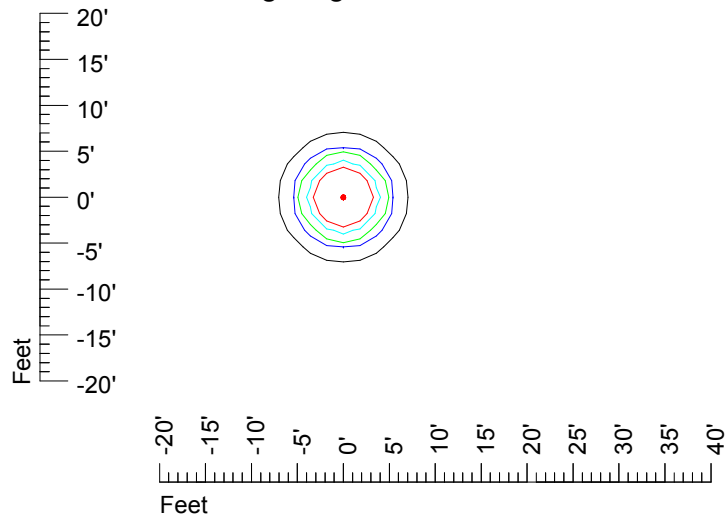

IES Photometric files MR16 LED 12v4w H368C

Isoline template 9' mounting height

Isoline values — 0.1 fc — 0.25 fc — 0.5 fc — 1.0 fc — 2.0 fc

Mounting height 9' Tilt 0°