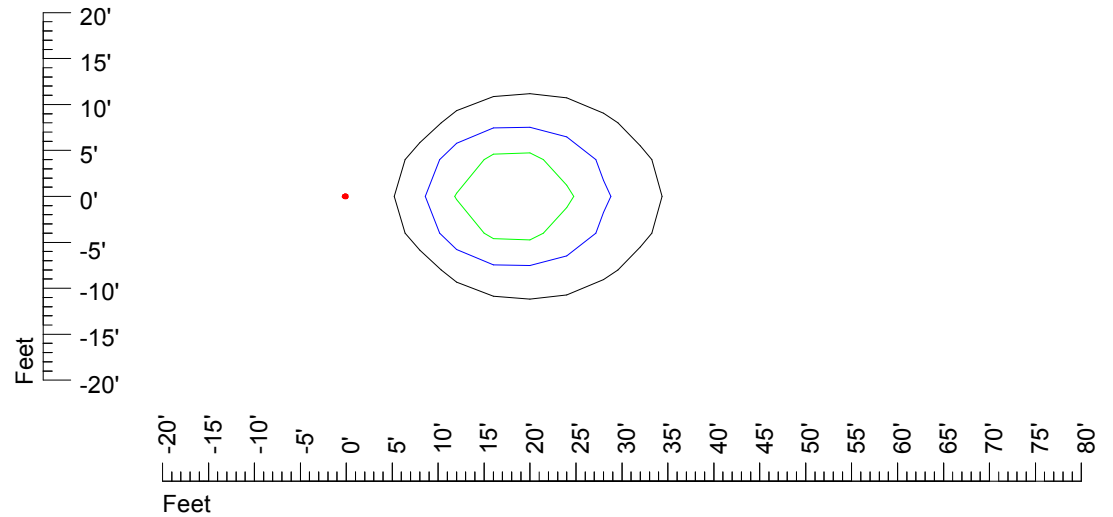

## Isoline template 20' mounting height

Isoline values — 0.1 fc — 0.25 fc — 0.5 fc — 1.0 fc — 2.0 fc

Mounting height 20' Tilt 0°

Mounting height 20' Tilt 30°

Mounting height 20' Tilt 15°

Mounting height 20' Tilt 45°