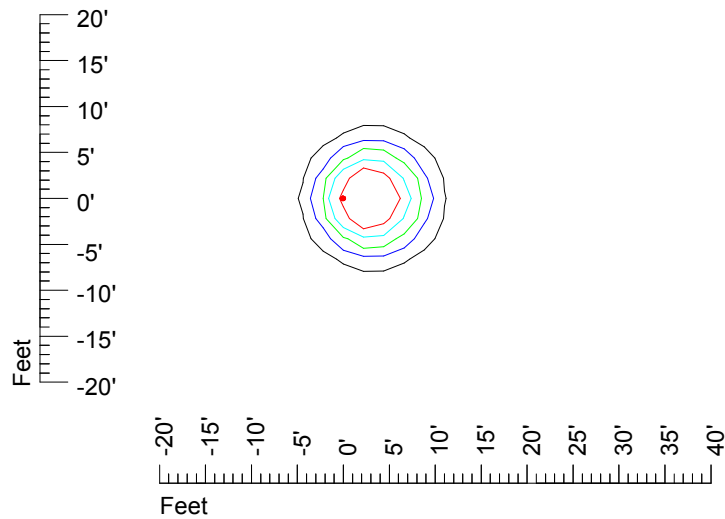

## Isoline template 11' mounting height

Isoline values — 0.1 fc — 0.25 fc — 0.5 fc — 1.0 fc — 2.0 fc

Mounting height 11' Tilt 0°

Mounting height 11' Tilt 30°

Mounting height 11' Tilt 15°

Mounting height 11' Tilt 45°