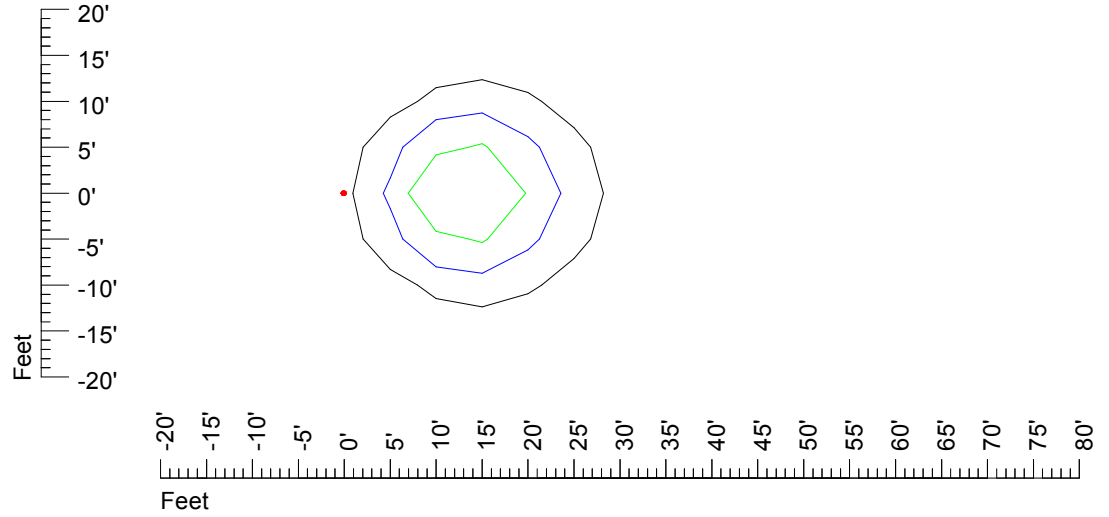

## Isoline template 20' mounting height

Isoline values — 0.1 fc — 0.25 fc — 0.5 fc — 1.0 fc — 2.0 fc

Mounting height 20' Tilt 0°

Mounting height 20' Tilt 30°

Mounting height 20' Tilt 15°

Mounting height 20' Tilt 45°

## Isoline template 25' mounting height

Isoline values — 0.1 fc — 0.25 fc — 0.5 fc — 1.0 fc — 2.0 fc

Mounting height 25' Tilt 0°

Mounting height 25' Tilt 30°

Mounting height 25' Tilt 15°

Mounting height 25' Tilt 45°