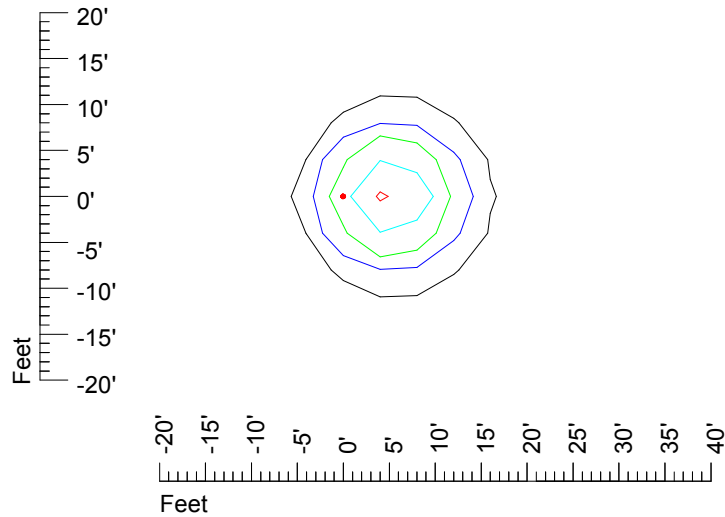

## Isoline template 20' mounting height

Isoline values — 0.1 fc — 0.25 fc — 0.5 fc — 1.0 fc — 2.0 fc

Mounting height 20' Tilt 0°

Mounting height 20' Tilt 30°

Mounting height 20' Tilt 15°

Mounting height 20' Tilt 45°