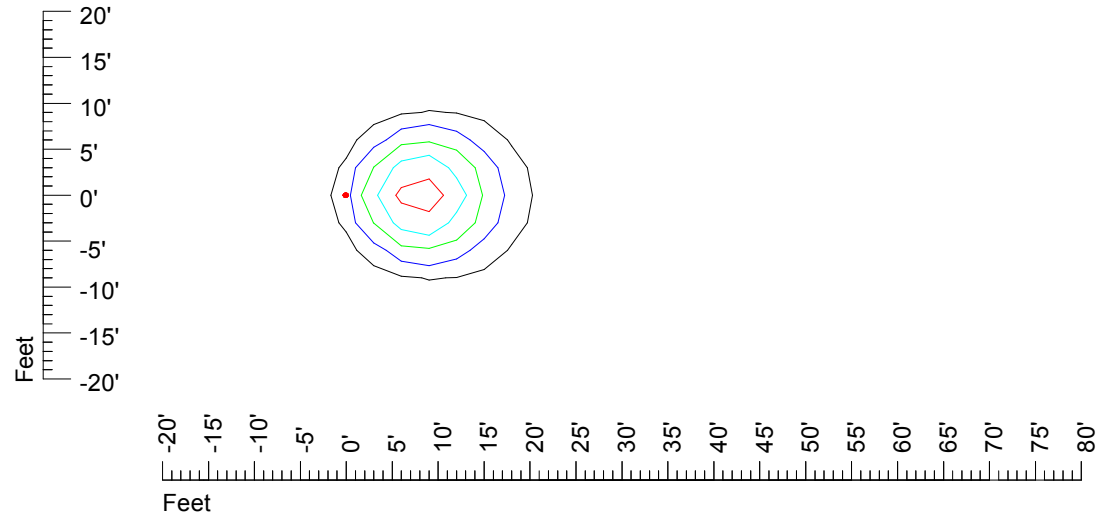

Mounting height 15' Tilt 30°