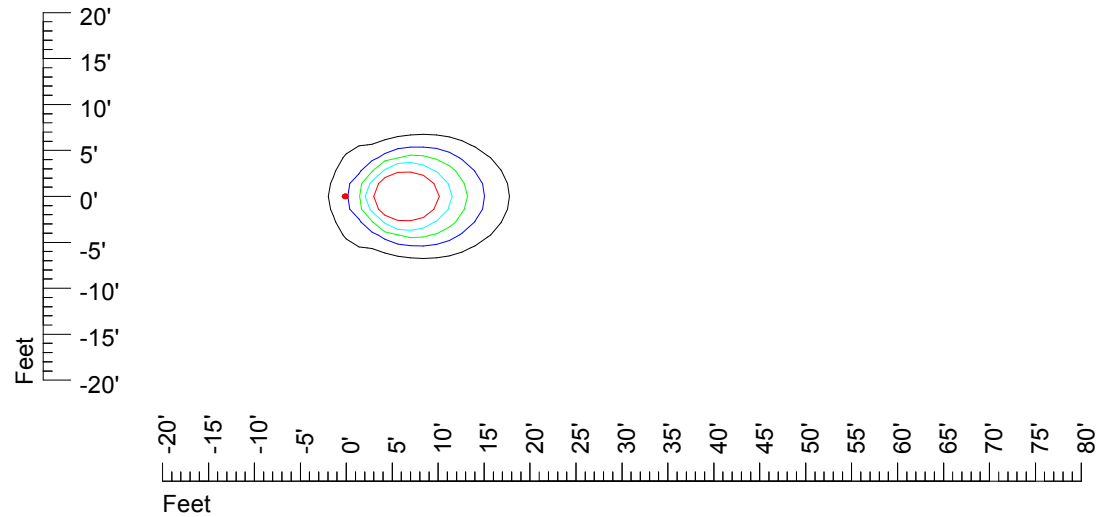

Mounting height 7' Tilt 45°