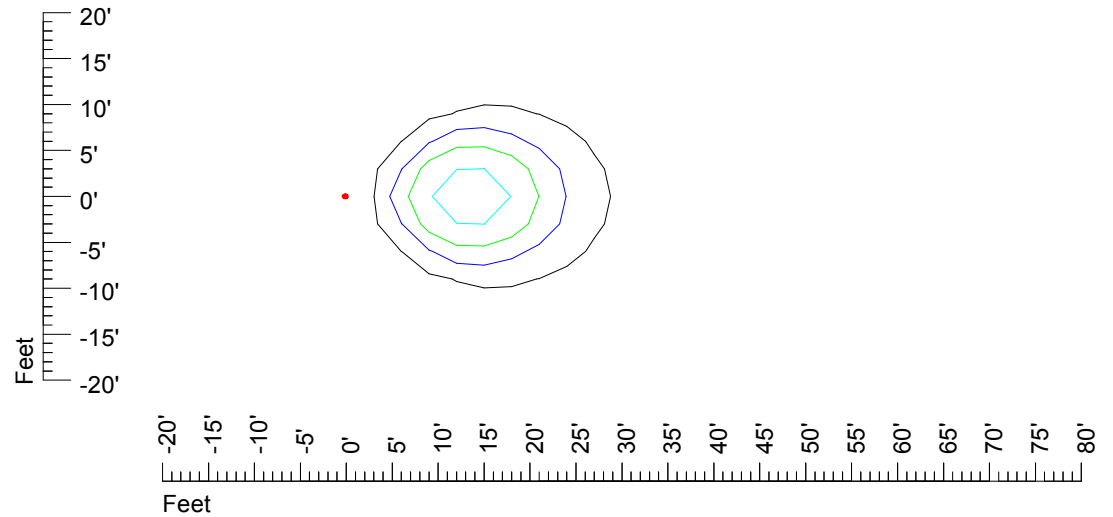

## Isoline template 15' mounting height

Isoline values — 0.1 fc — 0.25 fc — 0.5 fc — 1.0 fc — 2.0 fc

Mounting height 15' Tilt 0°

Mounting height 15' Tilt 30°

Mounting height 15' Tilt 15°

Mounting height 15' Tilt 45°