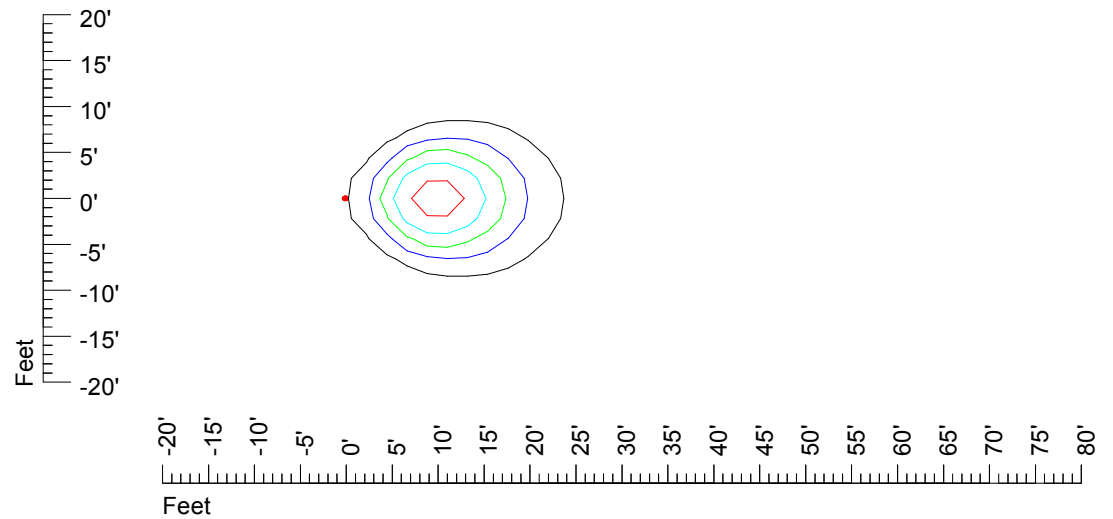

## Isoline template 11' mounting height

Isoline values — 0.1 fc — 0.25 fc — 0.5 fc — 1.0 fc — 2.0 fc

Mounting height 11' Tilt 0°

Mounting height 11' Tilt 30°

Mounting height 11' Tilt 15°

Mounting height 11' Tilt 45°