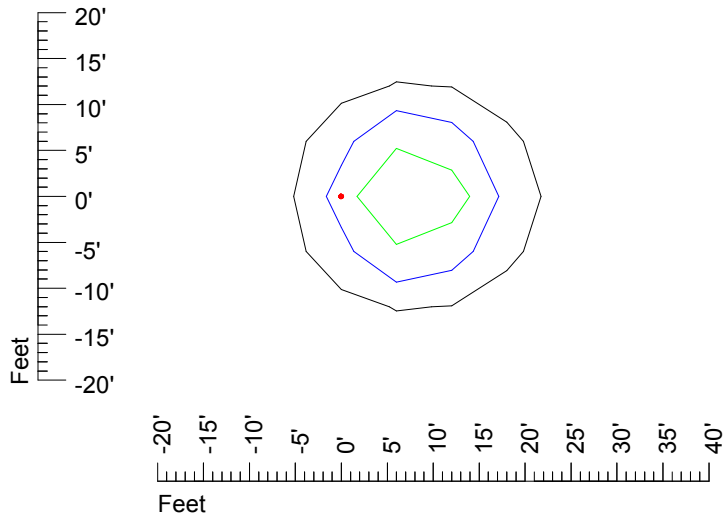

## Isoline template 25' mounting height

Isoline values — 0.1 fc — 0.25 fc — 0.5 fc — 1.0 fc — 2.0 fc

Mounting height 25' Tilt 0°

Mounting height 25' Tilt 30°

Mounting height 25' Tilt 15°

Mounting height 25' Tilt 45°

## Isoline template 30' mounting height

Isoline values — 0.1 fc — 0.25 fc — 0.5 fc — 1.0 fc — 2.0 fc

Mounting height 30' Tilt 0°

Mounting height 30' Tilt 30°

Mounting height 30' Tilt 15°

Mounting height 30' Tilt 45°