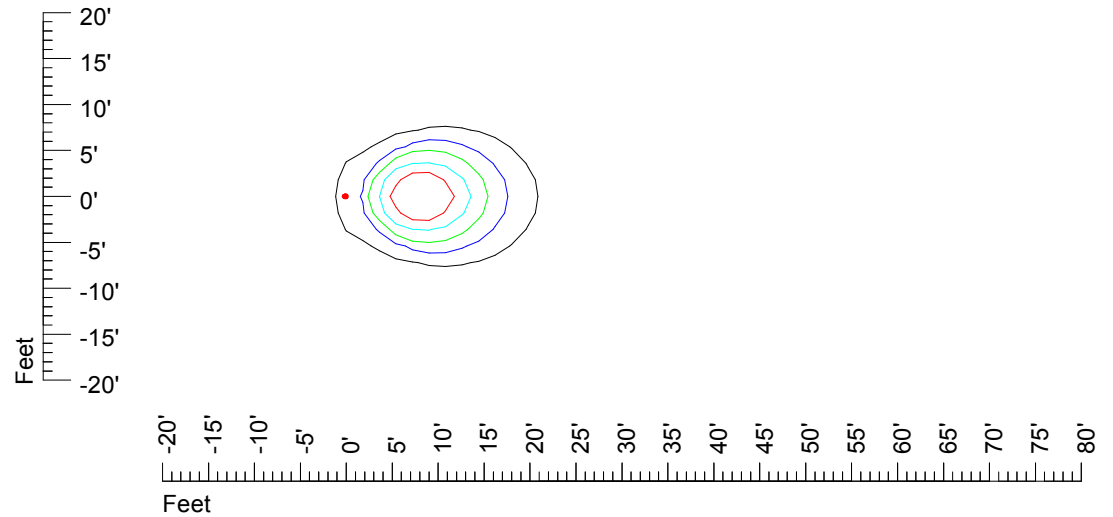

## Isoline template 9' mounting height

Isoline values — 0.1 fc — 0.25 fc — 0.5 fc — 1.0 fc — 2.0 fc

Mounting height 9' Tilt 0°

Mounting height 9' Tilt 30°

Mounting height 9' Tilt 15°

Mounting height 9' Tilt 45°