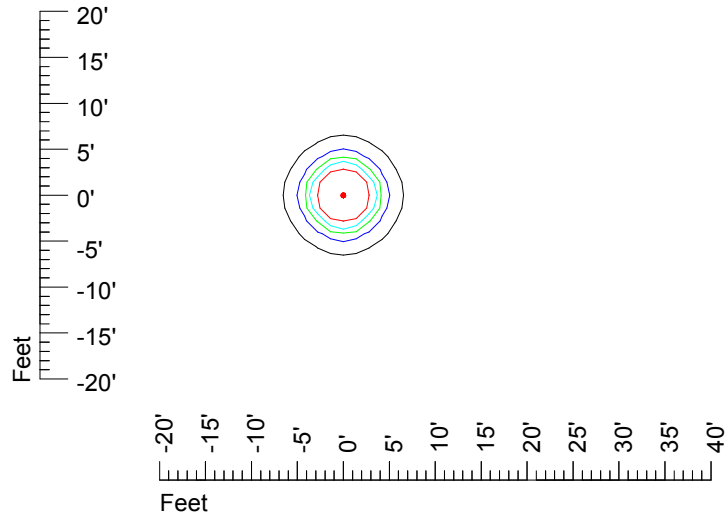

# IES Photometric files MR16 LED 12v4w H368C

Isoline template 7' mounting height

Isoline values — 0.1 fc — 0.25 fc — 0.5 fc — 1.0 fc — 2.0 fc

Mounting height 7' Tilt 0°

Mounting height 7' Tilt 30°

Mounting height 7' Tilt 15°

Mounting height 7' Tilt 45°

## Isoline template 20' mounting height

Isoline values — 0.1 fc — 0.25 fc — 0.5 fc — 1.0 fc — 2.0 fc

Mounting height 20' Tilt 0°

Mounting height 20' Tilt 30°

Mounting height 20' Tilt 15°

Mounting height 20' Tilt 45°