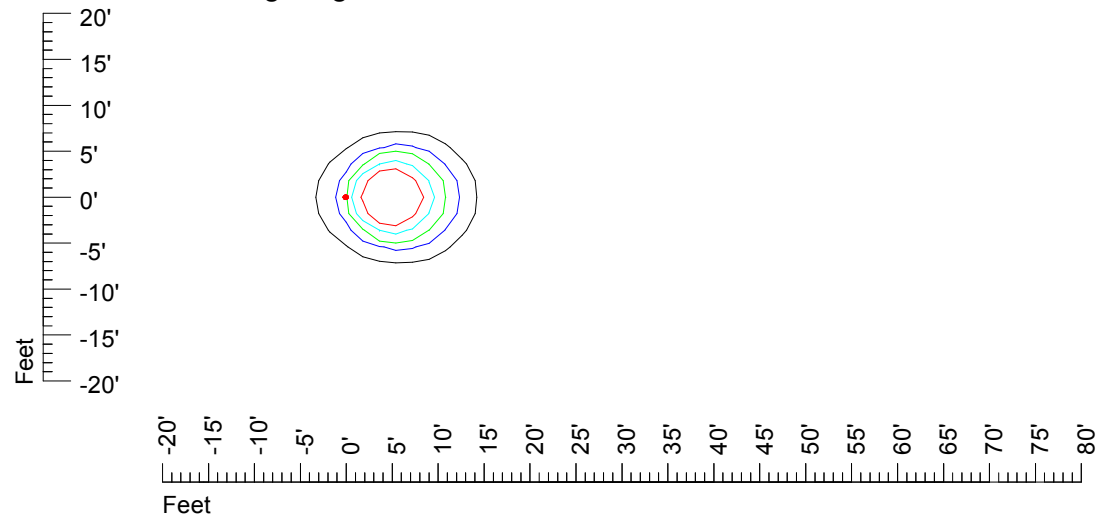

Mounting height 9' Tilt 30°