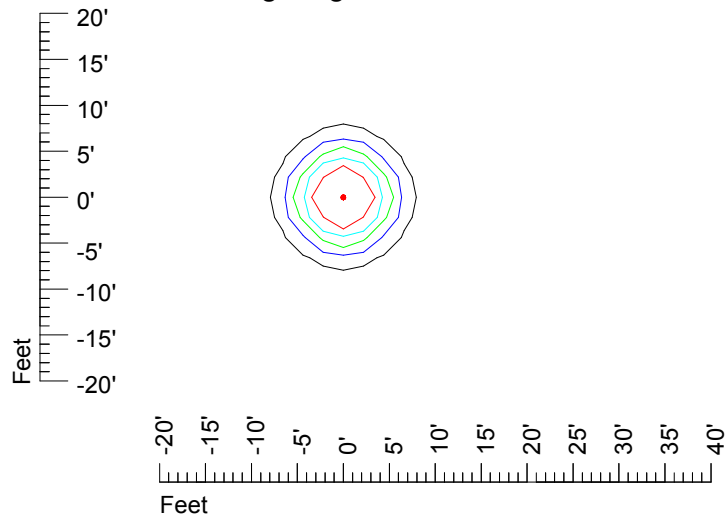

IES Photometric files MR16 LED 12v4w H368C

Isoline template 11' mounting height

Isoline values — 0.1 fc — 0.25 fc — 0.5 fc — 1.0 fc — 2.0 fc

Mounting height 11' Tilt 0°