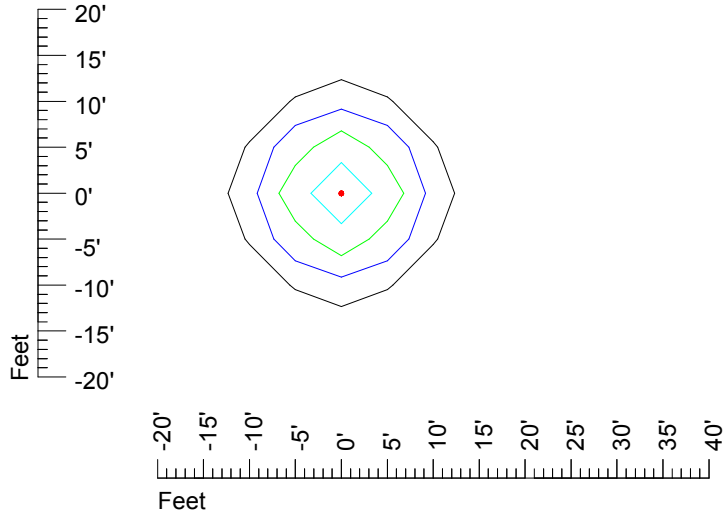

IES Photometric files MR16 LED 12v4w H368C

Isoline template 25' mounting height

Isoline values — 0.1 fc — 0.25 fc — 0.5 fc — 1.0 fc — 2.0 fc

Mounting height 25' Tilt 0°