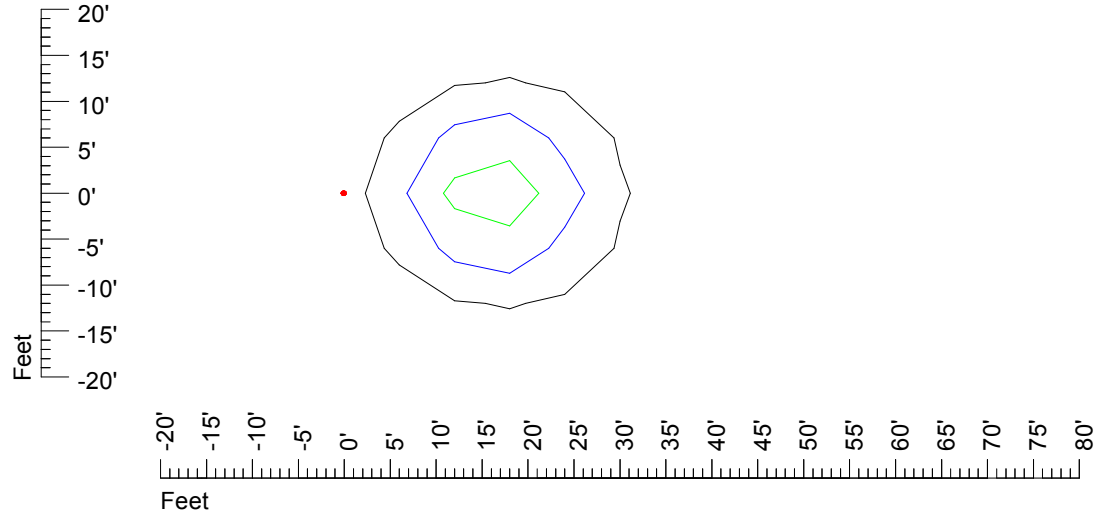

## Isoline template 25' mounting height

Isoline values — 0.1 fc — 0.25 fc — 0.5 fc — 1.0 fc — 2.0 fc

Mounting height 25' Tilt 0°

Mounting height 25' Tilt 30°

Mounting height 25' Tilt 15°

Mounting height 25' Tilt 45°

## Isoline template 30' mounting height

Isoline values — 0.1 fc — 0.25 fc — 0.5 fc — 1.0 fc — 2.0 fc

Mounting height 30' Tilt 0°

Mounting height 30' Tilt 30°

Mounting height 30' Tilt 15°

Mounting height 30' Tilt 45°