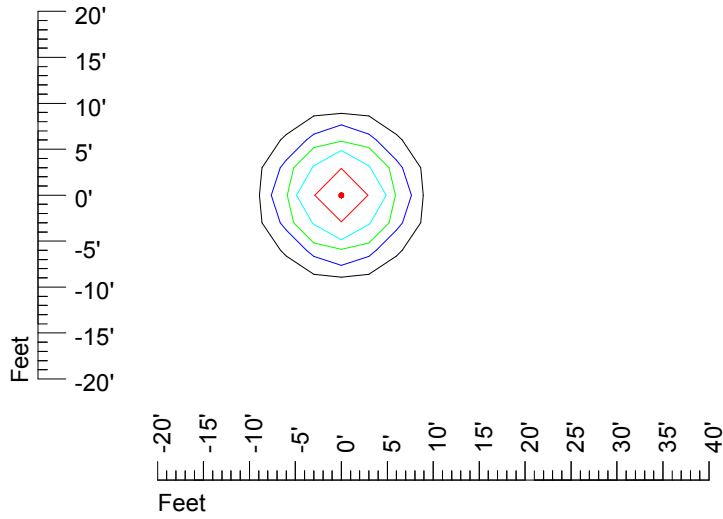

IES Photometric files MR16 LED 12v4w H368C

Isoline template 15' mounting height

Isoline values — 0.1 fc — 0.25 fc — 0.5 fc — 1.0 fc — 2.0 fc

Mounting height 15' Tilt 0°