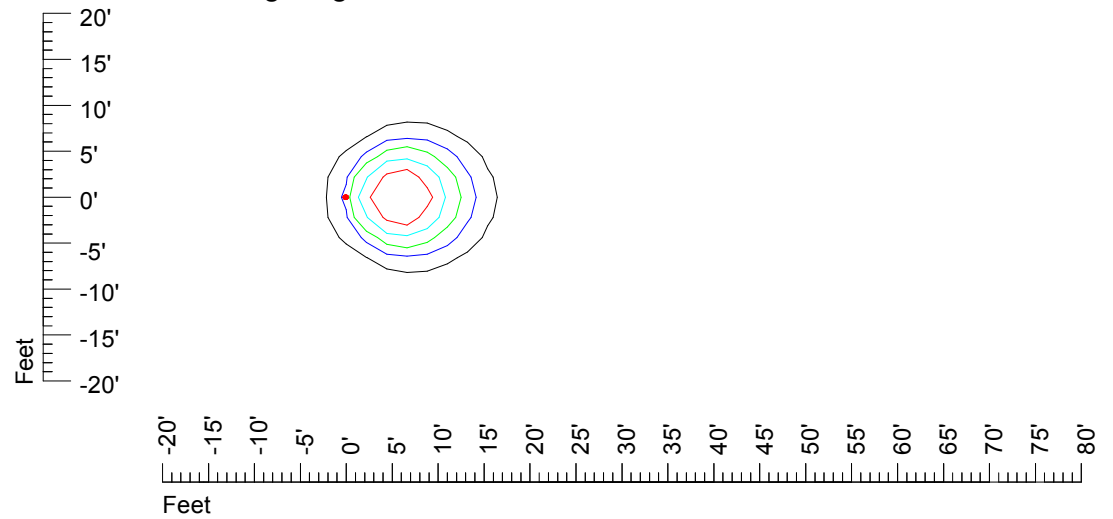

## Isoline template 11' mounting height

Isoline values — 0.1 fc — 0.25 fc — 0.5 fc — 1.0 fc — 2.0 fc

Mounting height 11' Tilt 0°

Mounting height 11' Tilt 30°

Mounting height 11' Tilt 15°

Mounting height 11' Tilt 45°