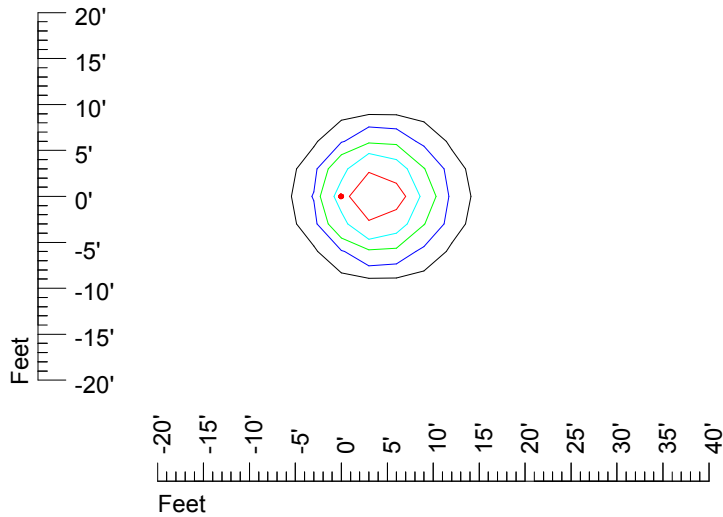

## Isoline template 15' mounting height

Isoline values — 0.1 fc — 0.25 fc — 0.5 fc — 1.0 fc — 2.0 fc

Mounting height 15' Tilt 0°

Mounting height 15' Tilt 30°

Mounting height 15' Tilt 15°

Mounting height 15' Tilt 45°