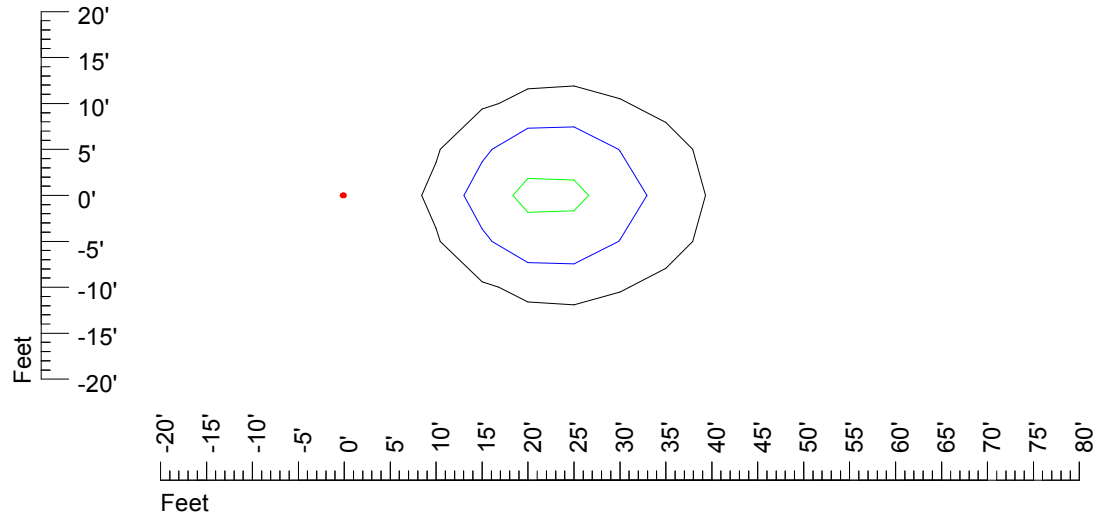

## Isoline template 25' mounting height

Isoline values — 0.1 fc — 0.25 fc — 0.5 fc — 1.0 fc — 2.0 fc

Mounting height 25' Tilt 0°

Mounting height 25' Tilt 30°

Mounting height 25' Tilt 15°

Mounting height 25' Tilt 45°