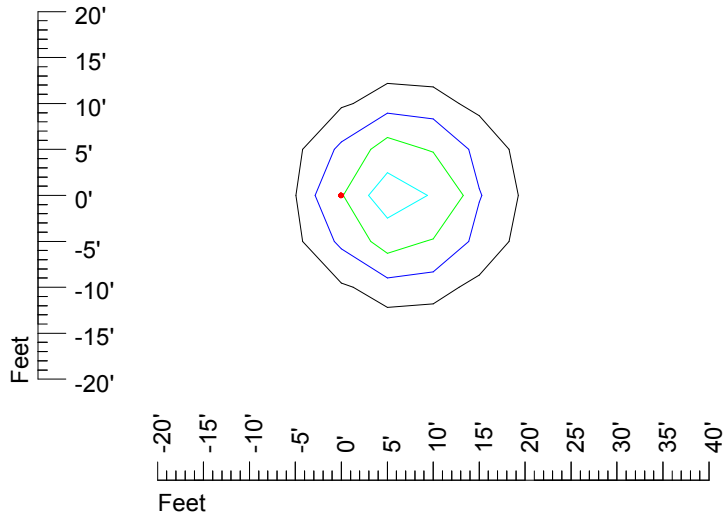

## Isoline template 20' mounting height

Isoline values — 0.1 fc — 0.25 fc — 0.5 fc — 1.0 fc — 2.0 fc

Mounting height 20' Tilt 0°

Mounting height 20' Tilt 30°

Mounting height 20' Tilt 15°

Mounting height 20' Tilt 45°

## Isoline template 25' mounting height

Isoline values — 0.1 fc — 0.25 fc — 0.5 fc — 1.0 fc — 2.0 fc

Mounting height 25' Tilt 0°

Mounting height 25' Tilt 30°

Mounting height 25' Tilt 15°

Mounting height 25' Tilt 45°