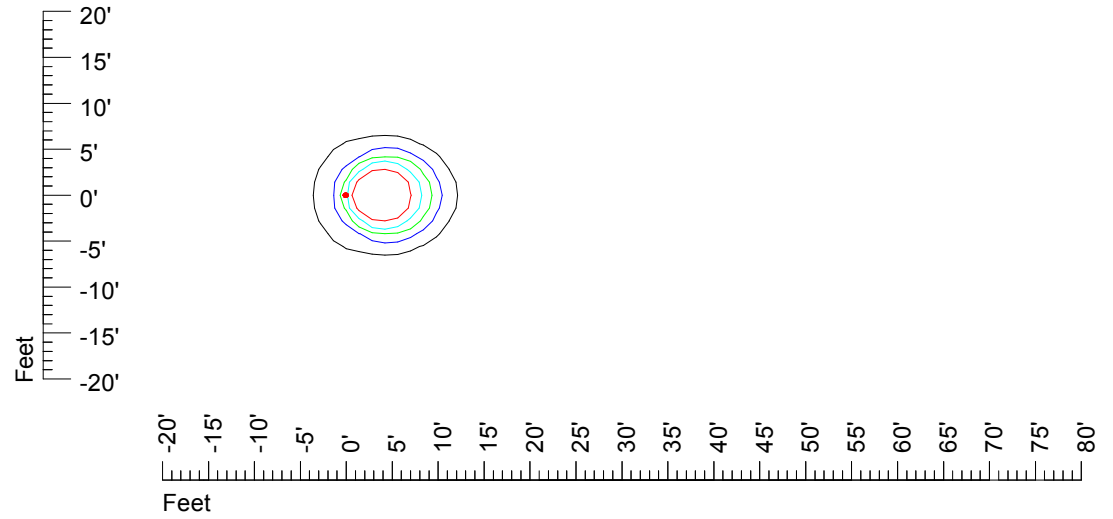

# IES Photometric files MR16 LED 12v4w H368C

Isoline template 7' mounting height

Isoline values — 0.1 fc — 0.25 fc — 0.5 fc — 1.0 fc — 2.0 fc

Mounting height 7' Tilt 0°

Mounting height 7' Tilt 30°

Mounting height 7' Tilt 15°