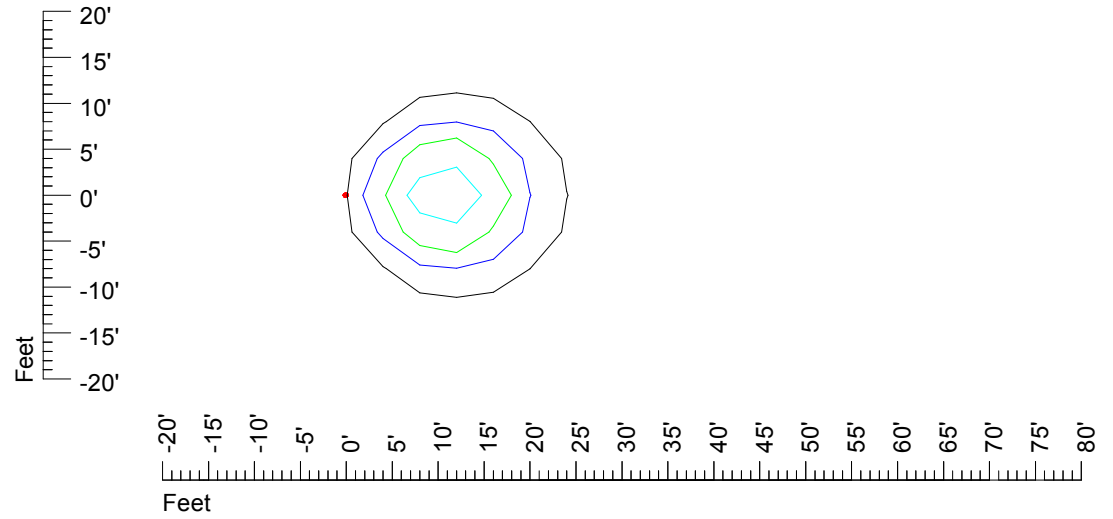

## Isoline template 20' mounting height

Isoline values — 0.1 fc — 0.25 fc — 0.5 fc — 1.0 fc — 2.0 fc

Mounting height 20' Tilt 0°

Mounting height 20' Tilt 30°

Mounting height 20' Tilt 15°

Mounting height 20' Tilt 45°